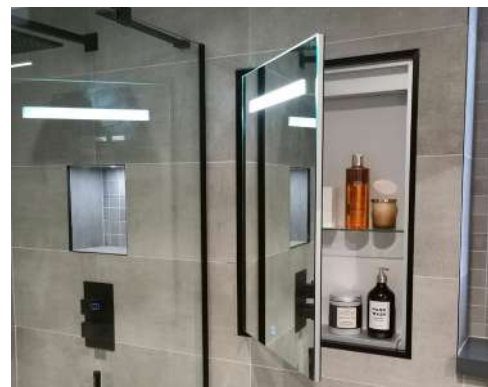

Aluminium Trio Recessed Mirror Cabinet

A contemporary mirrored cupboard and shelving combination designed to be installed in a pre-wall to utilise all available space. Integrated lighting and a shaver socket, makes it the ultimate solution for any modern bathroom.

INSTALLATION FRAME FOR ALL TRIO RECESSED CABINETS

Key Features:

- Suitable for both aluminium and timber Trio Cabinets
- Recommended for easy installation of Trio Recessed Cabinet
- Steel installation frame provides tile guide
- Unit dimensions 498 (w) x 761 (h) mm

EPCA-05-1505

£69.00