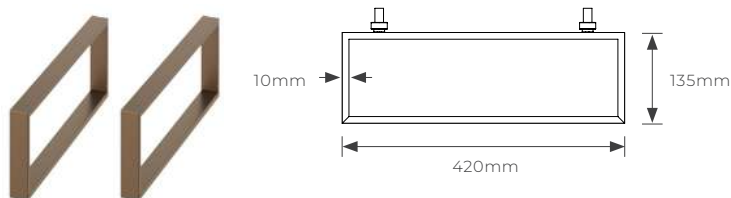

80cm CONCEPT CLOUD BASE UNIT - LEG PACK ONLY

NOTE:

- For use with 80cm base units

Colour Options and Price (Pair)

Polished Stainless Steel	Brushed Bronze	Matt Black	Brushed Stainless Steel	Matt Anthracite
FNAC-62-0242 £238.00	FNAC-62-2842 £298.00	FNAC-62-2042 £258.00	FNAC-62-0742 £298.00	FNAC-62-8642 £298.00