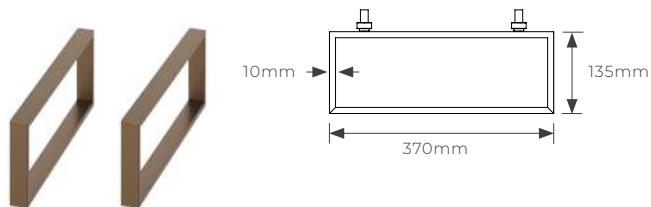

50cm CONCEPT CLOUD BASE UNIT - LEG PACK ONLY

NOTE:

- For use with 50cm base units

Colour Options and Price (Pair)

Polished Stainless Steel	Brushed Bronze	Matt Black	Brushed Stainless Steel	Matt Anthracite
FNAC-62-0237 £198.00	FNAC-62-2837 £258.00	FNAC-62-2037 £218.00	FNAC-62-0737 £258.00	FNAC-62-8637 £258.00