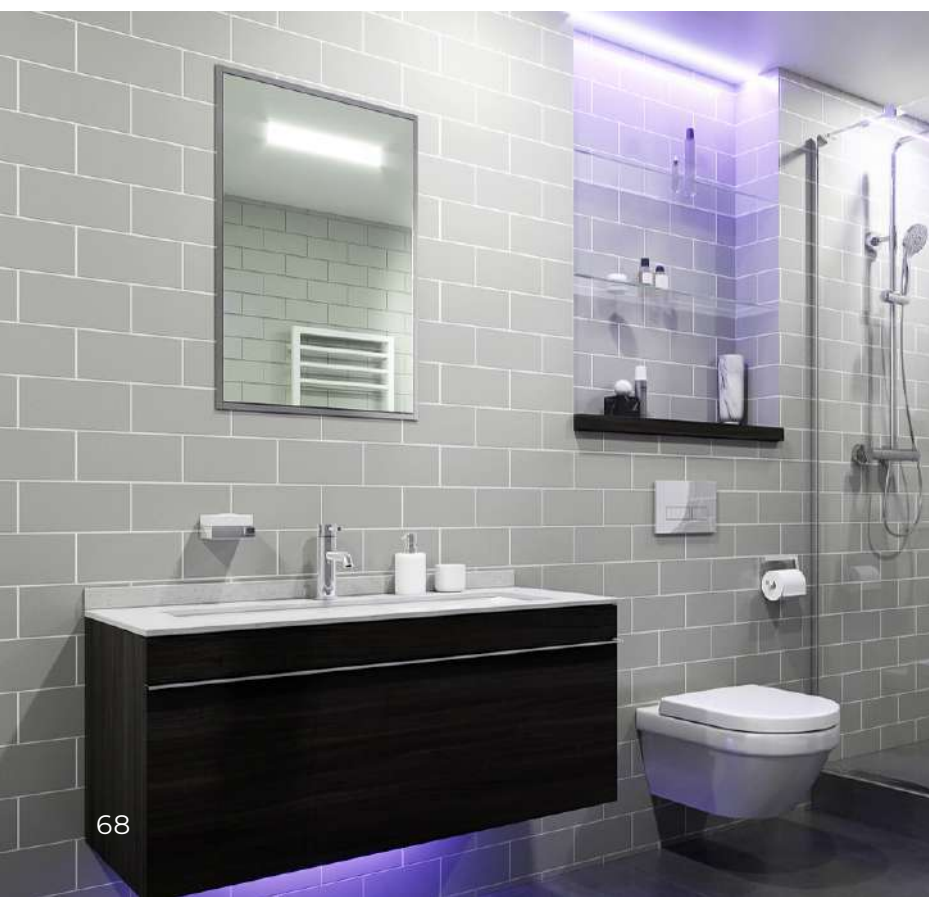

## Key Features:

- 800 x 470 x 140 mm
- No tap hole, without overflow
- Ceramic White Alpin

VBSW-4A-2283

**£980.40**