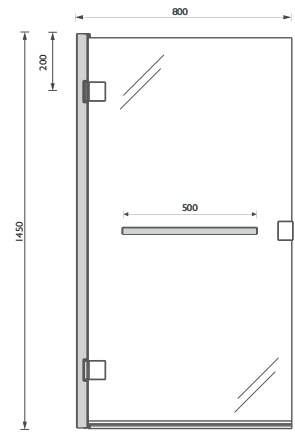

- One-Part Bath Screen  
Dimensions W/H/D (mm)
- 800 x 1450 x 8mm
- Notes:
- Wall adjustment 15mm
  - Chrome wall channel and towel bar
  - Easi-Clean Glass Coating

VEGM-70-1110  
**£449.00**

**MINIMAL TWO-PART BATH SCREEN – WITH TOWEL BAR**  
8mm Toughened Safety Glass