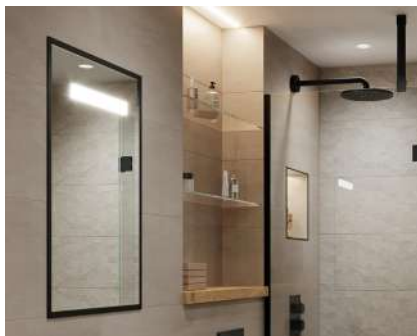

Recessed Cabinet with Matt Black Surround

FNRC-03-2003
£659.00