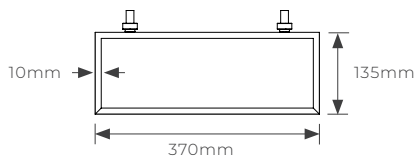

37cm BASIN TOWEL HANGER / FURNITURE LEG