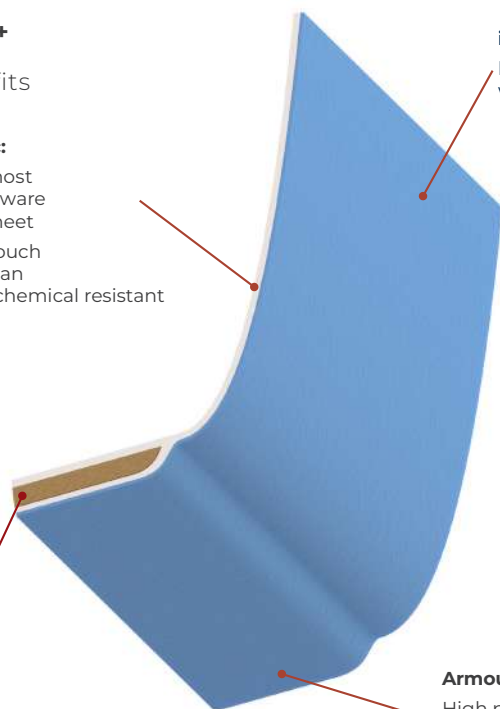

increased insulation

keeps your bath water warmer for longer

totally encapsulated baseboard

Armour +

High performance reinforcement for super strength acrylic baths