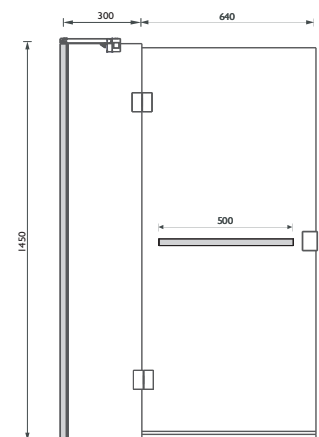

MINIMAL ONE-PART BATH SCREEN – WITH TOWEL BAR
8mm Toughened Safety Glass

1. One-Part Bath Screen
   Dimensions W/H/D (mm)
2. 800 x 1450 x 8mm
3. Notes:
4. Wall adjustment 15mm
   - Chrome wall channel and towel bar
   - Easi-Clean Glass Coating

VEGM-70-1110
£449.00

MINIMAL TWO-PART BATH SCREEN – WITH TOWEL BAR
8mm Toughened Safety Glass

1. Two-Part Bath Screen
   Dimensions W/H/D (mm)
2. 940 x 1450 x 8mm
3. Notes:
4. Wall adjustment 15mm
   - Chrome wall channel and towel bar
   - Easi-Clean Glass Coating

VEGM-70-1120
£599.00