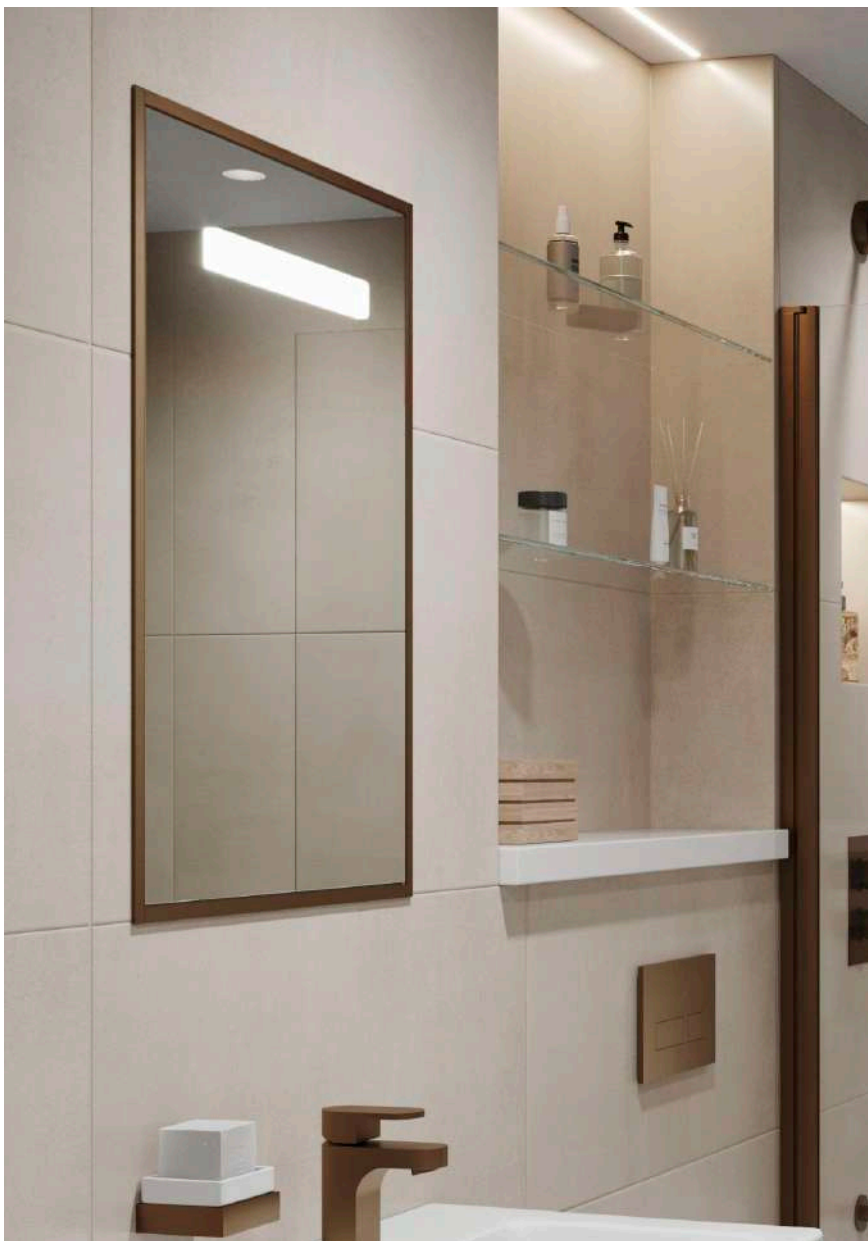

Touch switch

**600 x 400mm** PURE MIRROR 40

FNMR-04-0406  
**£219.00**

**600 x 500mm** PURE MIRROR 50

FNMR-04-0506  
**£289.00**

**600 x 600mm** PURE MIRROR 60

FNMR-04-0606  
**£299.00**

**800 x 600mm** PURE MIRROR 80

FNMR-04-0806  
**£329.00**

**1200 x 600mm** PURE MIRROR 120

FNMR-04-1206  
**£449.00**

**640 x 800mm** D-STYLE MIRROR

(portrait or landscape)

FNMR-02-0806  
**£319.00**

# Aluminium Trio Recessed Mirror Cabinet

A contemporary mirrored cupboard and shelving combination designed to be installed in a pre-wall to utilise all available space. Integrated lighting and a shaver socket, makes it the ultimate solution for any modern bathroom.