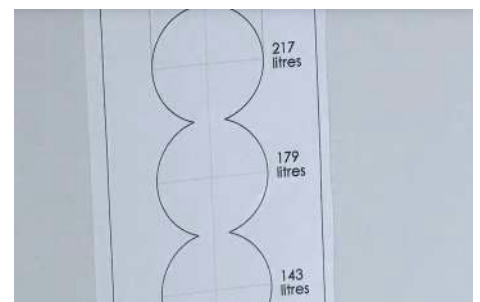

Series 1 single-ended baths can be drilled to give flexible overflow positions.