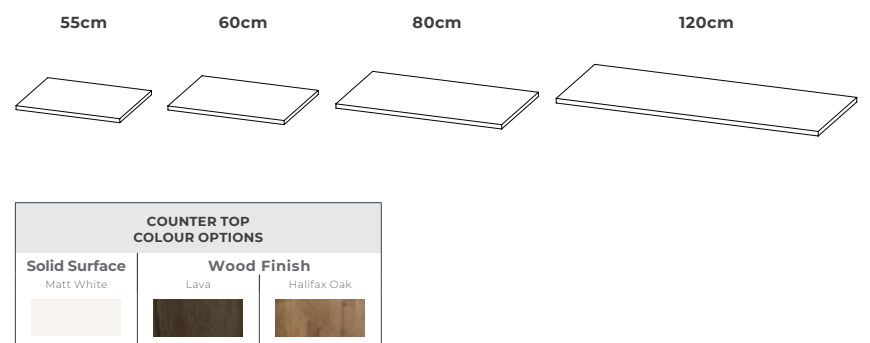

STEP 2

Choose Your Cabinet Countertop

Select the suitable size countertop for your cabinet, either; 55cm, 60cm, 80cm or 120cm. Then select from 3 colour finishes, White solid surface, Lava or Halifax Oak wood finishes.