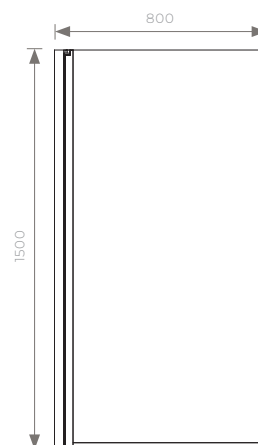

VESSINI SINGLE BATH SCREEN
8mm Toughened Safety Glass

Easi-Clean
glass coating technology

Chrome Vessini Single Bath Screen

VEGE-152-1105
£219.00

Key features:

- Wall channel colour option

Dimensions W/H/D (mm)

- 800 x 1500 x 8mm

Notes:

- Wall adjustment 15mm
- Easi-Clean Glass Coating

Matt Black Vessini Single Bath Screen

VEGE-155-1105
£249.00

Brushed Nickel Vessini Single Bath Screen

VEGE-157-1105
£249.00