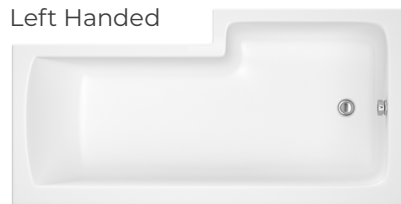

### 1700 x 850mm VESSINI L SHAPED SHOWER BATH LEFT HANDED

Vessini L Shaped Shower Bath LH  
1700 x 850 x 700mm

VEBA-25-177L  
**£399.00**

Left Handed