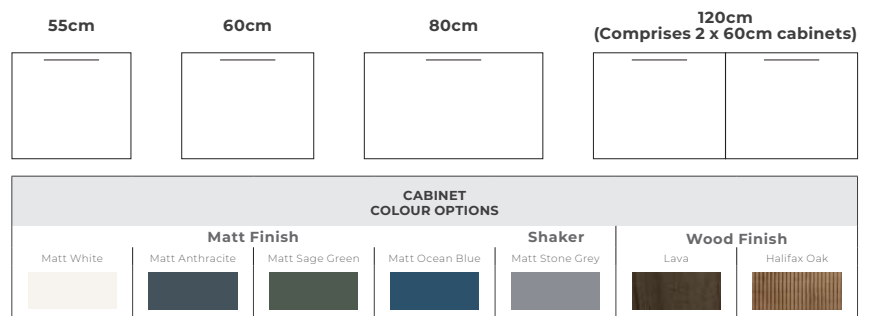

Create your ultimate look with design freedom in 5 easy steps

STEP 1

Choose Your Cabinet Size and Colour

Our furniture cabinets come in 4 size options, 55cm, 60cm, 80cm or 120cm (2 x 60cm cabinets) and 7 colour finishes for you to pick from.