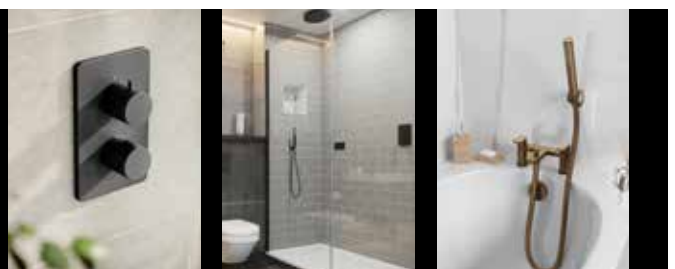

3 OUTLET EZ₂ THERMOSTATIC CONCEALED SHOWER VALVE AND 2 HANDLE FINISHING SET

TSEZ-92-0263

£567.00

min
0.5
bar

Complete Set - 3 Handles

3 Outlet – up to 2 outlets can be controlled simultaneously

3 OUTLET EZ₃ THERMOSTATIC CONCEALED SHOWER VALVE AND 3 HANDLE FINISHING SET

Ki - Shower Accessories - Chrome

ROUND FIXED SHOWER HEAD 250mm

TBTS-412-5025

£156.00

ROUND FIXED WALL ARM 380mm

TBTS-412-6038

£51.00

ROUND FIXED CEILING ARM 250mm