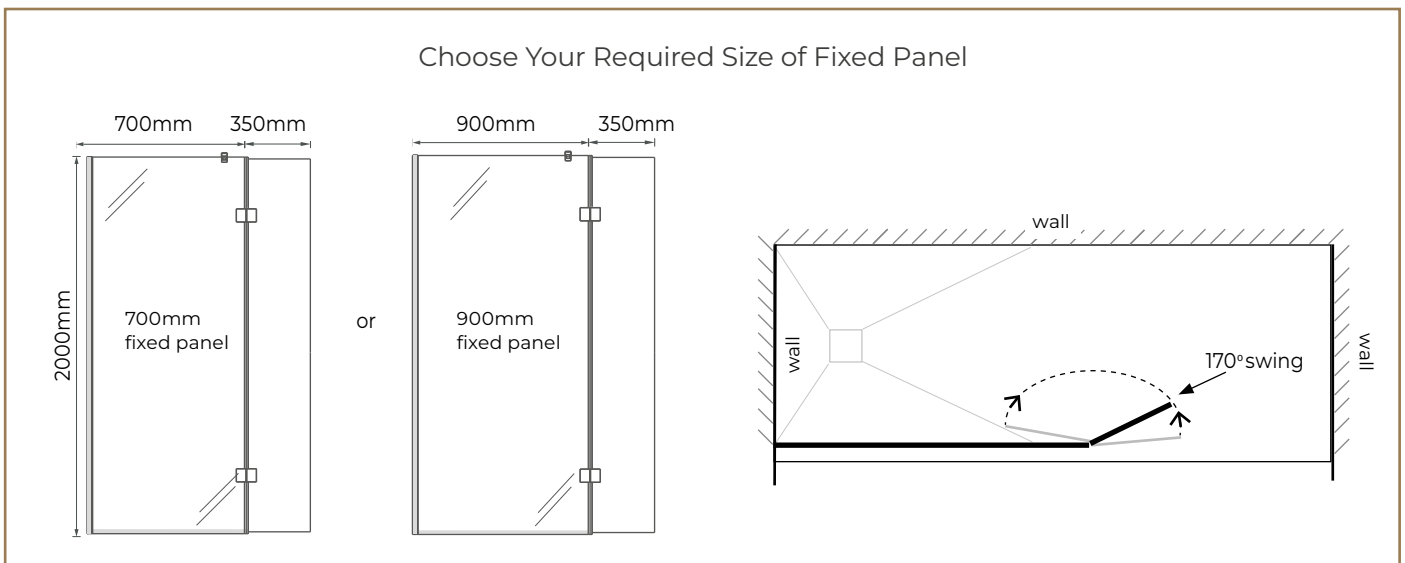

Wetroom glass screens with return pivot panel

Available in two sizes across six colour finishes with two kinds of wall support fixings.

Our Return Panel Wetroom Screens come in two sizes:

- 700mm Fixed Panel + 350mm Splash Panel (8mm thick)
- 900mm Fixed Panel + 350mm Splash Panel (8mm thick)

The channels, hinges and wall support bars are available in six stunning finishes.

All our glass panels have an Easi-Clean coating, keeping your shower looking fresher for longer:

- Keeps glass looking like new
- Reduces water spots caused by limescale and mineral deposits
- Stays cleaner for longer
- Significantly reduces the growth of bacteria