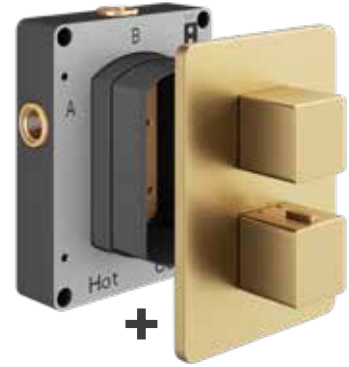

Complete Set - 2 Handles

1 Outlet

1 OUTLET EZ₂ THERMOSTATIC CONCEALED SHOWER VALVE AND 2 HANDLE FINISHING SET

TSEZ-92-8271

£597.00

min
0.5
bar

2 Outlet - each outlet can only be used independently

2 OUTLET EZ₂ THERMOSTATIC CONCEALED SHOWER VALVE AND 2 HANDLE FINISHING SET