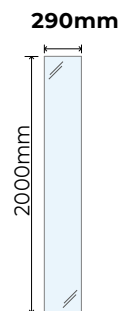

STEP 1 - Choose your glass width and thickness **8mm** or **10mm**

VEGX-00-0805 **8mm £120.00**
VEGX-00-1005 **10mm £135.00**