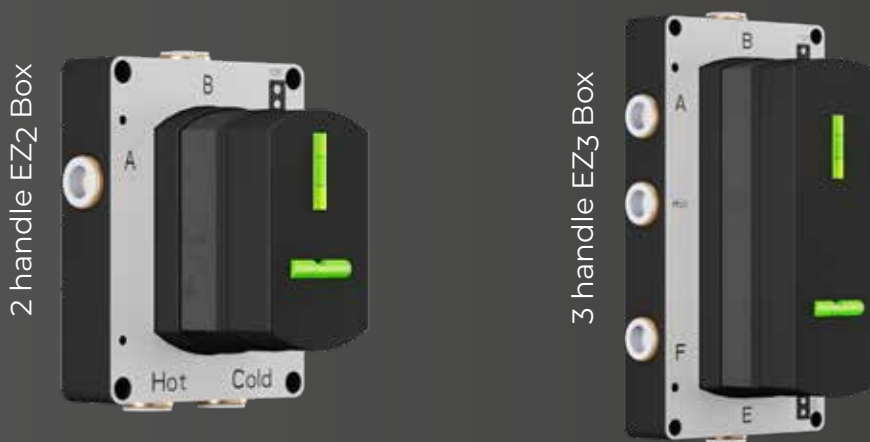

Two choices of 1st fix boxes...

...a wealth of design & colour options

Install one 1st fix box then choose your preferred plate and handle finishes for 2nd fix installation.