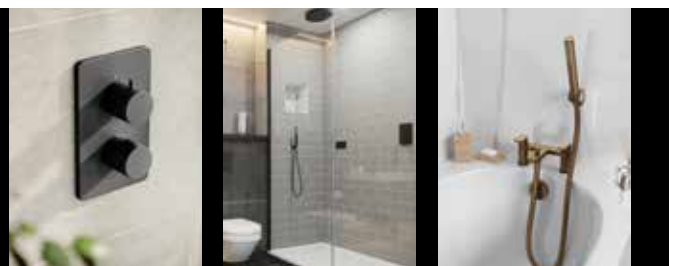

Iso Pro Complete Set - 3 Handles

3 Outlet – up to 2 outlets can be controlled simultaneously

3 OUTLET EZ₃ THERMOSTATIC CONCEALED SHOWER VALVE AND 3 HANDLE FINISHING SET

TSEZ-93-2893

£837.00

min
1
bar

Watch the EZ box video

Shop the range

For individual EZ Box components
and the full colour range see pages 190-193