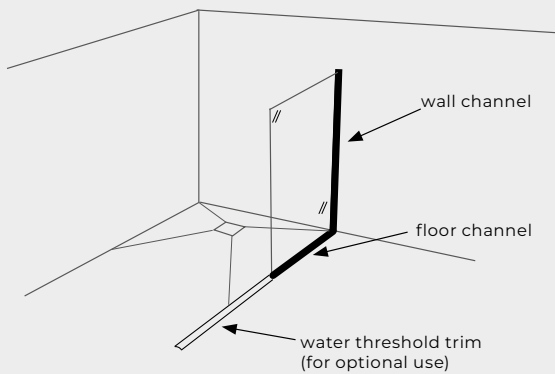

What does a channel pack include?