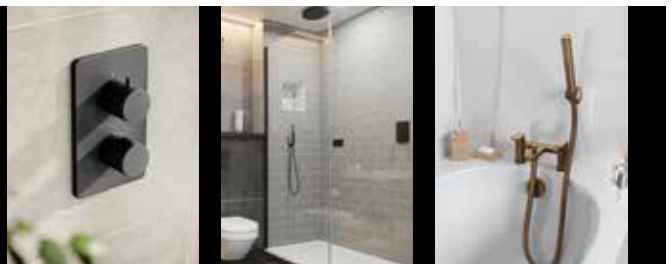

TSEZ-93-0263

£720.00

min
1
bar

Watch the EZ box video

Shop the range

For individual EZ Box components
and the full colour range see pages 190-193

Iso - Shower Accessories - Chrome

ROUND FIXED SHOWER HEAD 250mm

TBTS-412-5025

£156.00

ROUND FIXED WALL ARM 380mm

TBTS-412-6038

£51.00

ROUND FIXED CEILING ARM 250mm

TBTS-412-6220

£51.00