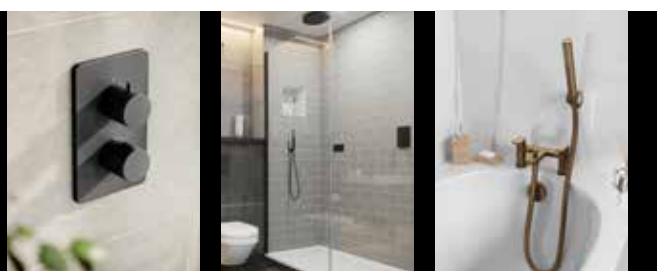

Complete Set - 3 Handles

3 Outlet – up to 2 outlets can be controlled simultaneously

3 OUTLET EZ₃ THERMOSTATIC CONCEALED SHOWER VALVE AND 3 HANDLE FINISHING SET

TSEZ-93-2063

£783.00

min
1
bar

Optional Metal Fixing Plate
(Not suitable for the EZ₃ box)

EPFP-05-3005
£39.00

Watch the EZ box video

Shop the range

For individual EZ Box components
and the full colour range see pages 190-193