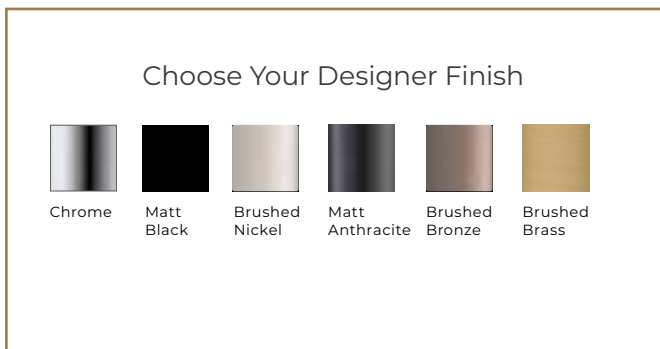

Wetroom glass screens with return pivot panel

Available in two sizes across six colour finishes with two kinds of wall support fixings.

Our Return Panel Wetroom Screens come in two sizes:

- 700mm Fixed Panel + 350mm Splash Panel (8mm thick)
- 900mm Fixed Panel + 350mm Splash Panel (8mm thick)

The channels, hinges and wall support bars are available in six stunning finishes.

All our glass panels have an Easi-Clean coating, keeping your shower looking fresher for longer:

- Keeps glass looking like new
- Reduces water spots caused by limescale and mineral deposits
- Stays cleaner for longer
- Significantly reduces the growth of bacteria