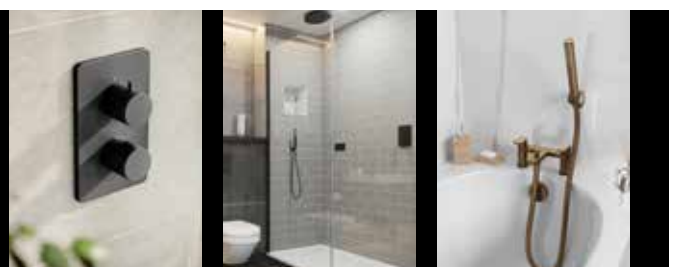

Pro Complete Set - 3 Handles

3 Outlet – up to 2 outlets can be controlled simultaneously

3 OUTLET EZ₃ THERMOSTATIC CONCEALED SHOWER VALVE AND 3 HANDLE FINISHING SET

TSEZ-93-2863

£825.00

min
1
bar

Watch the EZ box video

Shop the range

For individual EZ Box components
and the full colour range see pages 190-193