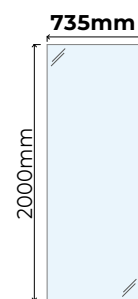

VEGX-00-0830 **8mm £264.00**
VEGX-00-1030 **10mm £297.00**