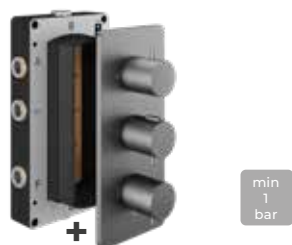

Optional Metal Fixing Plate
(Not suitable for the EZ₃ box)

EPFP-05-3005
£39.00

3 outlets with 3 handle options

(up to 2 outlets can be controlled simultaneously)

Set includes:

1 x EZ₃ Box

1 x Finish Set

3 outlet - 3 Round Handles