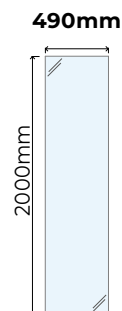

STEP 1 - Choose your glass width and thickness **8mm** or **10mm**

VEGX-00-0805 **8mm £120.00**
 VEGX-00-1005 **10mm £135.00**

VEGX-00-0810 **8mm £153.00**
 VEGX-00-1010 **10mm £165.00**

VEGX-00-0815 **8mm £183.00**
 VEGX-00-1015 **10mm £207.00**