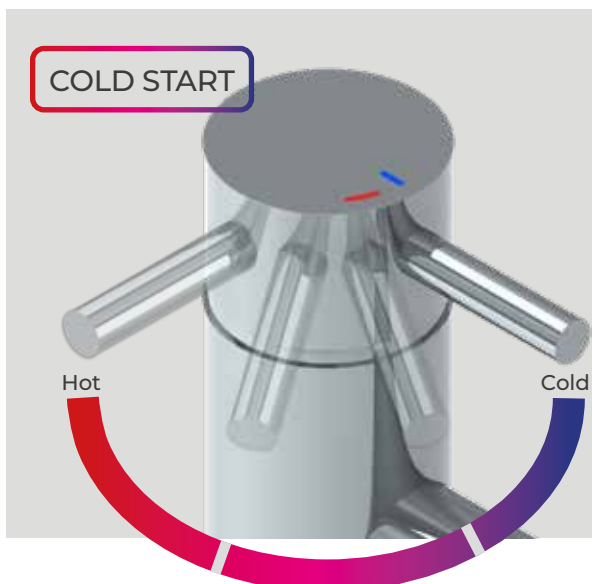

#2 Reduce energy consumption

Designed with energy efficiency in mind, our Iso and Iso Pro range of taps have been engineered using cold start technology. Cold start technology is activated by the internal cartridge inside the tap, which has been configured so that when the handle is positioned in the central "start" position, the water that is delivered runs cold. This saves the unnecessary heating of water for daily rituals like washing hands and cleaning teeth - encouraging responsible management of energy and water.

Our Iso and Iso Pro taps are supported with a 15 year guarantee and certified to WRAS Approved standards.