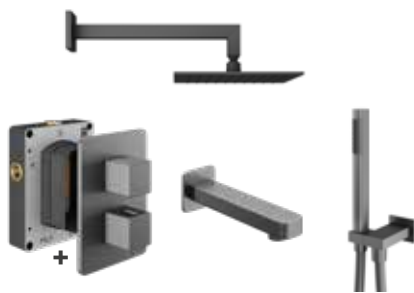

DESCRIPTION	PRODUCT CODE	PRICE
CHROME	TBKT-25-0275	£1,056.00
BRUSHED NICKEL	TBKT-25-0775	£1,239.00
MATT BLACK	TBKT-25-2075	£1,143.00
BRUSHED BRONZE	TBKT-25-2875	£1,239.00
MATT ANTHRACITE	TBKT-25-8675	£1,239.00
BRUSHED BRASS	TBKT-25-8275	£1,239.00

PACK 6 – SQUARE

3 outlet shower valve, fixed square shower head & wall arm, handset, bath filler