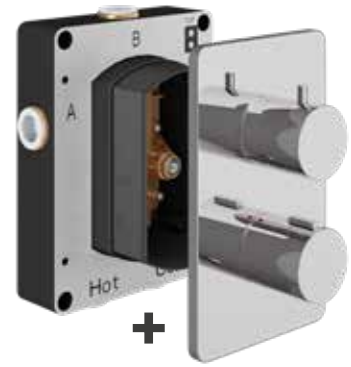

Ki - Shower Valves - Chrome

Complete sets include the EZ box and finishing set

Complete Set - 2 Handles

1 Outlet

1 OUTLET EZ₂ THERMOSTATIC CONCEALED SHOWER VALVE AND 2 HANDLE FINISHING SET

TSEZ-92-0261

£513.00