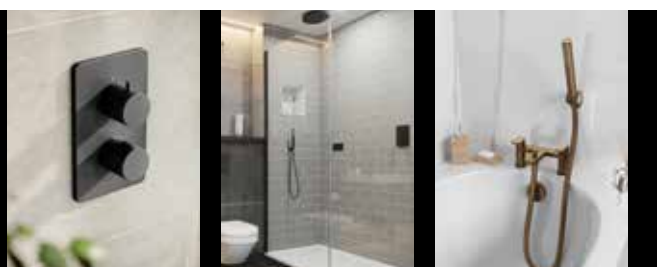

EPFP-05-3005
£39.00

Complete Set - 3 Handles

3 Outlet – up to 2 outlets can be controlled simultaneously

3 OUTLET EZ₃ THERMOSTATIC CONCEALED SHOWER VALVE AND 3 HANDLE FINISHING SET

TSEZ-93-0273

£729.00

min
1
bar

Watch the EZ box video

Shop the range

For individual EZ Box components
and the full colour range see pages 190-193

Plan - Shower Accessories - Chrome

SQUARE FIXED SHOWER HEAD 250mm

TBTS-412-5225

£159.00

SQUARE FIXED WALL ARM 370mm