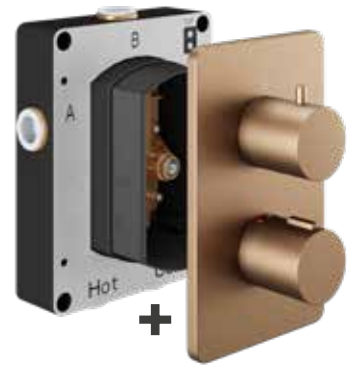

Ki - Shower Valves - Brushed Bronze

Complete sets include the EZ box and finishing set