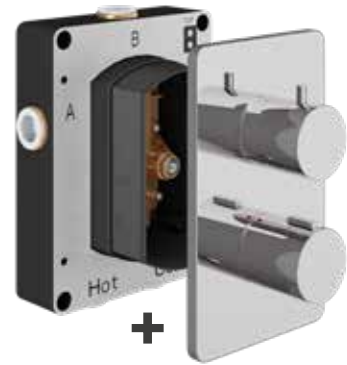

£108.00

min
0.5
bar

including built-in
box technology

BATH SHOWER MIXER
FREESTANDING
(inc. floor box)

TBTS-34-3602

£528.00

min
1
bar

Iso - Shower Valves - Chrome

Complete sets include the EZ box and finishing set

Complete Set - 2 Handles

1 Outlet

1 OUTLET EZ₂ THERMOSTATIC CONCEALED SHOWER VALVE AND 2 HANDLE FINISHING SET

TSEZ-92-0261

£513.00

min
0.5
bar

2 Outlet - each outlet can only be used independently