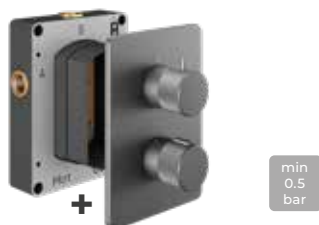

1 outlet - 2 Iso Pro Knurled Handles