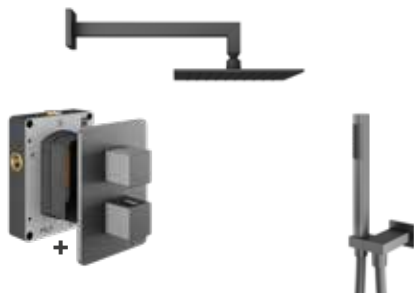

PACK 3 – SQUARE

2 outlet shower valve, fixed square shower head & wall arm, handset

DESCRIPTION	PRODUCT CODE	PRICE
CHROME	TBKT-25-0273	£900.00
BRUSHED NICKEL	TBKT-25-0773	£1,059.00
MATT BLACK	TBKT-25-2073	£954.00
BRUSHED BRONZE	TBKT-25-2873	£1,059.00
MATT ANTHRACITE	TBKT-25-8673	£1,059.00
BRUSHED BRASS	TBKT-25-8273	£1,059.00

PACK 4 – SQUARE

2 outlet shower valve, fixed square head, ceiling arm and handset