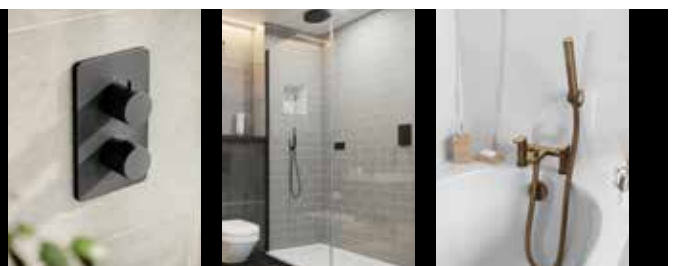

EPFP-05-3005
£39.00

Complete Set - 3 Handles

3 Outlet – up to 2 outlets can be controlled simultaneously

3 OUTLET EZ₃ THERMOSTATIC CONCEALED SHOWER VALVE AND 3 HANDLE FINISHING SET

TSEZ-93-2873

£837.00

min
1
bar

Watch the EZ box video

Shop the range

For individual EZ Box components
and the full colour range see pages 190-193

Plan - Shower Accessories - Brushed Bronze

SQUARE FIXED SHOWER HEAD 250mm

TBTS-418-5225

£210.00