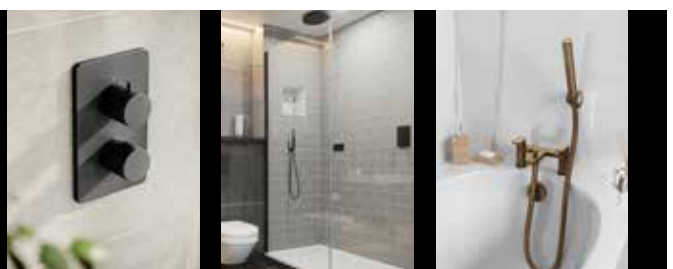

Complete Set - 3 Handles

3 Outlet – up to 2 outlets can be controlled simultaneously

3 OUTLET EZ₃ THERMOSTATIC CONCEALED SHOWER VALVE AND 3 HANDLE FINISHING SET

TSEZ-93-2063

£783.00

min
1
bar

Watch the EZ box video

Shop the range

For individual EZ Box components
and the full colour range see pages 190-193