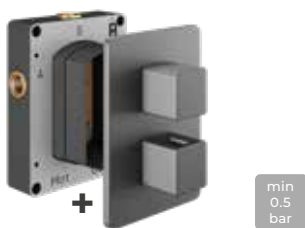

3 outlet - 2 Square Handles