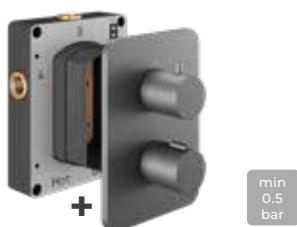

Optional Metal Fixing Plate
(Not suitable for the EZ₃ box)

EPFP-05-3005
£39.00

3 Outlet with 2 handles options (each outlet can only be used independently)

Set includes:
1 x EZ₂ Box
1 x Finish Set

3 outlet - 2 Round Handles