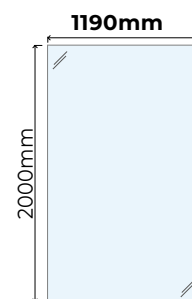

VEGX-00-0860 **8mm £489.00**
VEGX-00-1060 **10mm £546.00**