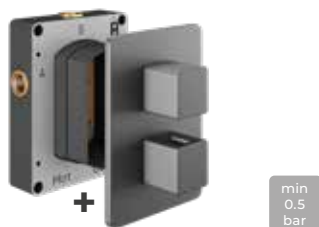

1 outlet - 2 Square Handles