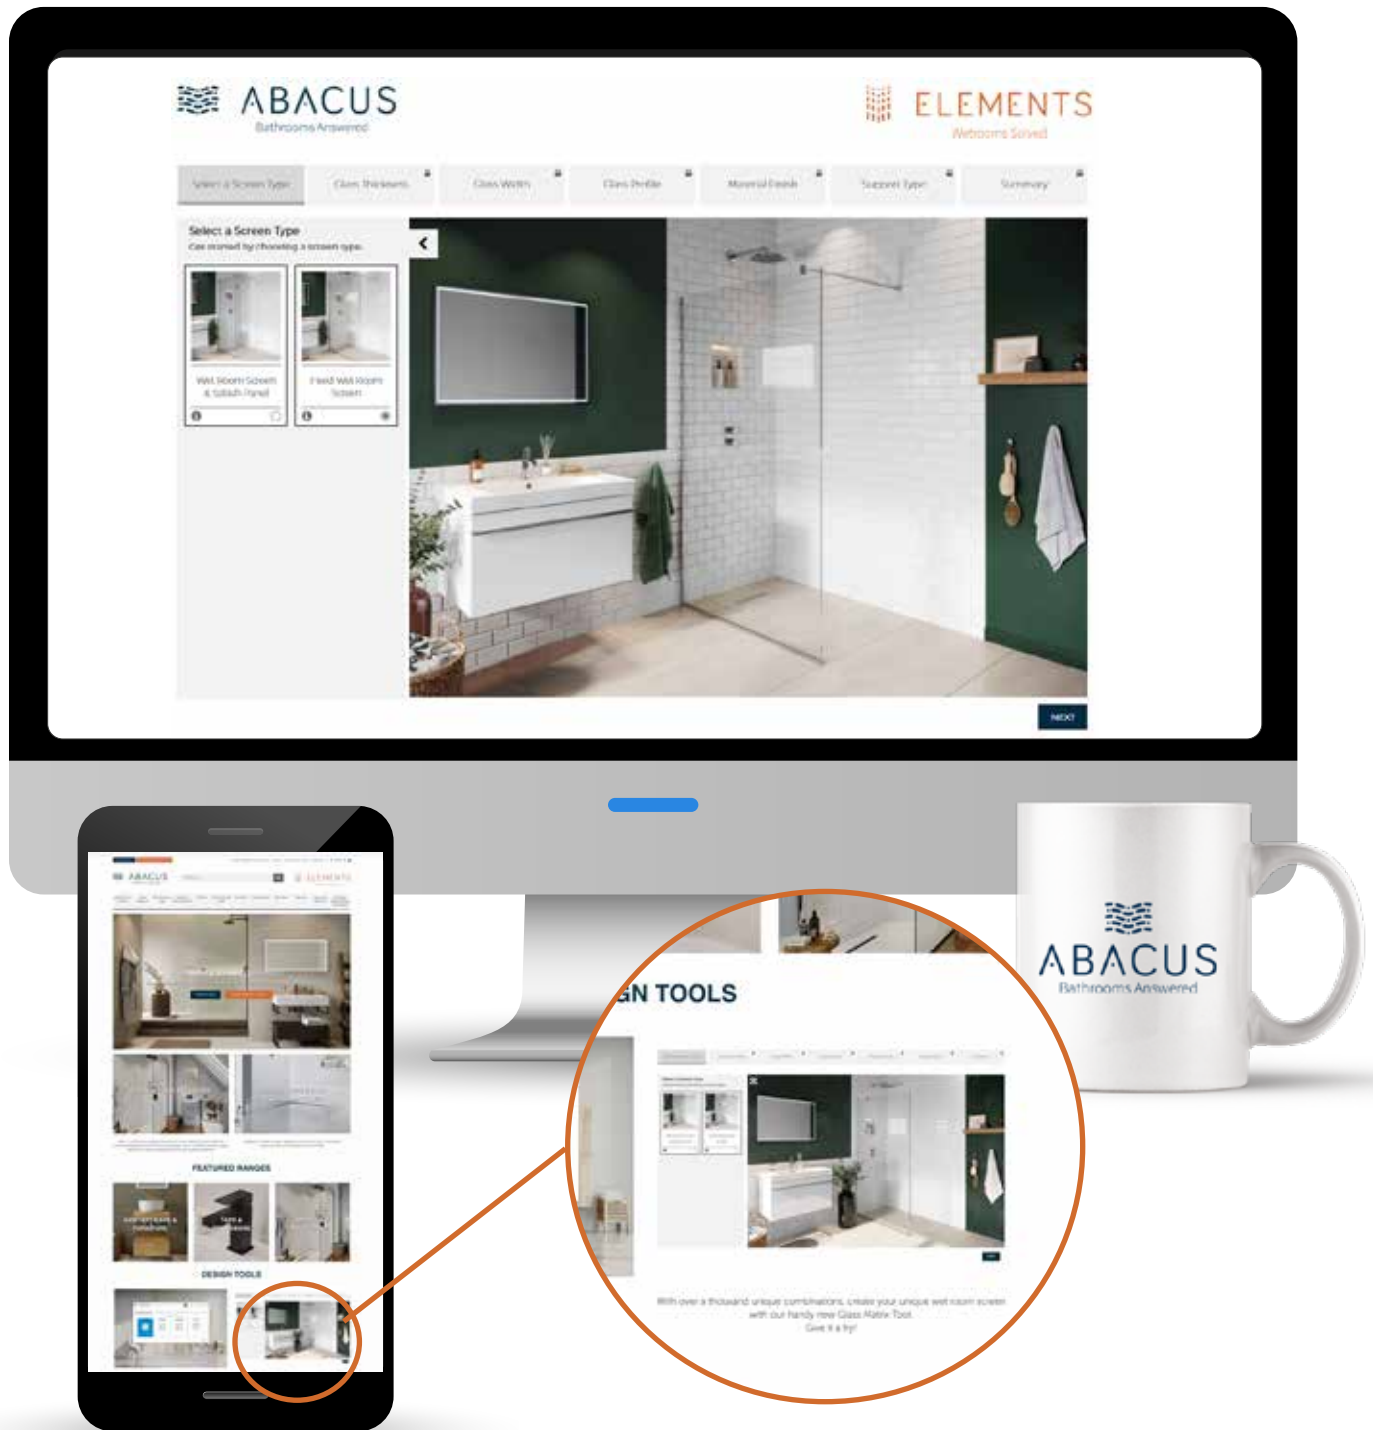

Our easy to use step by step process allows you to configure your ultimate wetroom, by choosing from a range of glass widths, thicknesses, channel and support types. With over 1100 combinations of options, give it a try today at www.abacus-bathrooms.co.uk