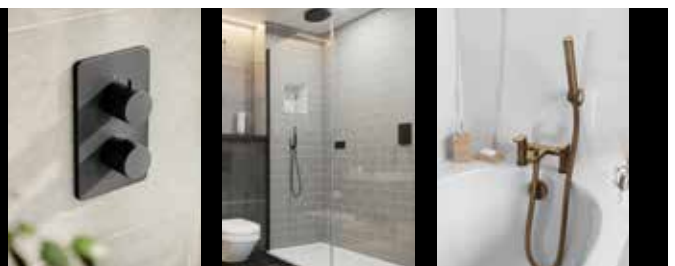

TSEZ-93-0763

£825.00

min
1
bar

Watch the EZ box video

Shop the range

For individual EZ Box components
and the full colour range see pages 190-193

Ki - Shower Accessories - Brushed Nickel

ROUND FIXED SHOWER HEAD 250mm