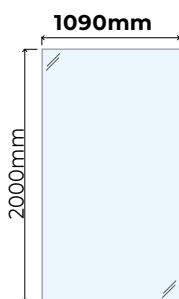

VEGX-00-0855 **8mm £459.00**
VEGX-00-1055 **10mm £516.00**