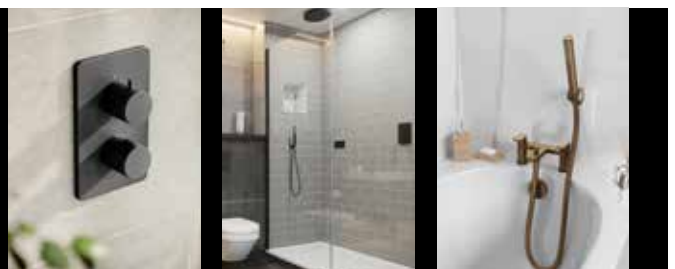

Complete Set - 3 Handles

3 Outlet – up to 2 outlets can be controlled simultaneously

3 OUTLET EZ₃ THERMOSTATIC CONCEALED SHOWER VALVE AND 3 HANDLE FINISHING SET

TSEZ-93-8673

£837.00

min
1
bar

Optional Metal Fixing Plate
(Not suitable for the EZ₃ box)

EPFP-05-3005
£39.00

Watch the EZ box video

Shop the range

For individual EZ Box components
and the full colour range see pages 190-193