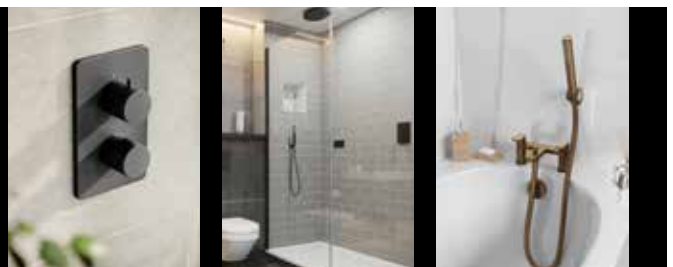

Complete Set - 3 Handles

3 Outlet – up to 2 outlets can be controlled simultaneously

3 OUTLET EZ₃ THERMOSTATIC CONCEALED SHOWER VALVE AND 3 HANDLE FINISHING SET

TSEZ-93-0763

£825.00

min
1
bar

Optional Metal Fixing Plate
(Not suitable for the EZ₃ box)

EPFP-05-3005
£39.00

Watch the EZ box video

Shop the range

For individual EZ Box components
and the full colour range see pages 190-193