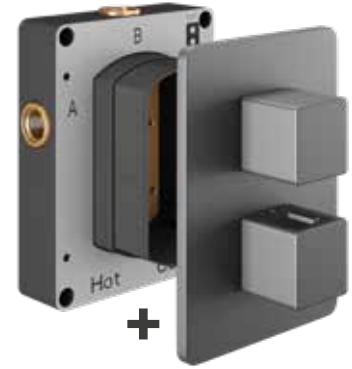

Edge - Shower Valves Packs - Anthracite

Complete sets include the EZ box and finishing set