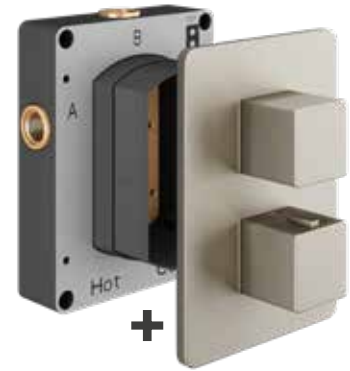

Plan - Shower Valves - Brushed Nickel

Complete sets include the EZ box and finishing set