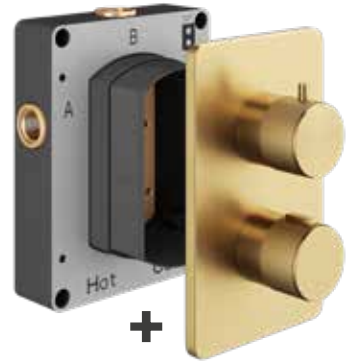

TBTS-444-3222

£636.00

min
2
bar

Iso Pro - Shower Valves Packs - Brushed Brass

Complete sets include the EZ box and finishing set

Iso Pro Complete Set - 2 Handles

1 Outlet

1 OUTLET EZ₂ THERMOSTATIC CONCEALED SHOWER VALVE AND 2 HANDLE FINISHING SET

£636.00

min
0.5
bar

3 Outlet - each outlet can only be used independently

3 OUTLET EZ₂ THERMOSTATIC CONCEALED SHOWER VALVE AND 2 HANDLE FINISHING SET

TSEZ-92-8293

£684.00

min
0.5
bar

Optional Metal Fixing Plate
(Not suitable for the EZ₃ box)