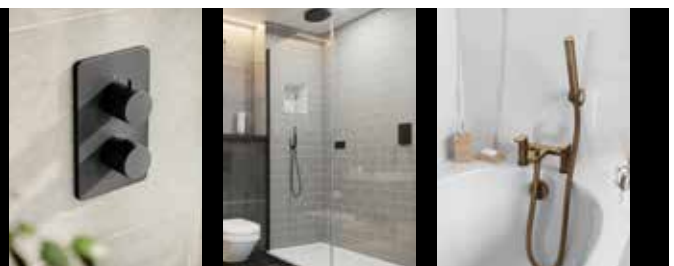

Logic - Shower Accessories - Chrome

SQUARE FIXED SHOWER HEAD 250mm

TBTS-412-5225

£159.00

SQUARE FIXED WALL ARM 370mm

TBTS-412-6138

£72.00

SQUARE FIXED CEILING ARM 250mm