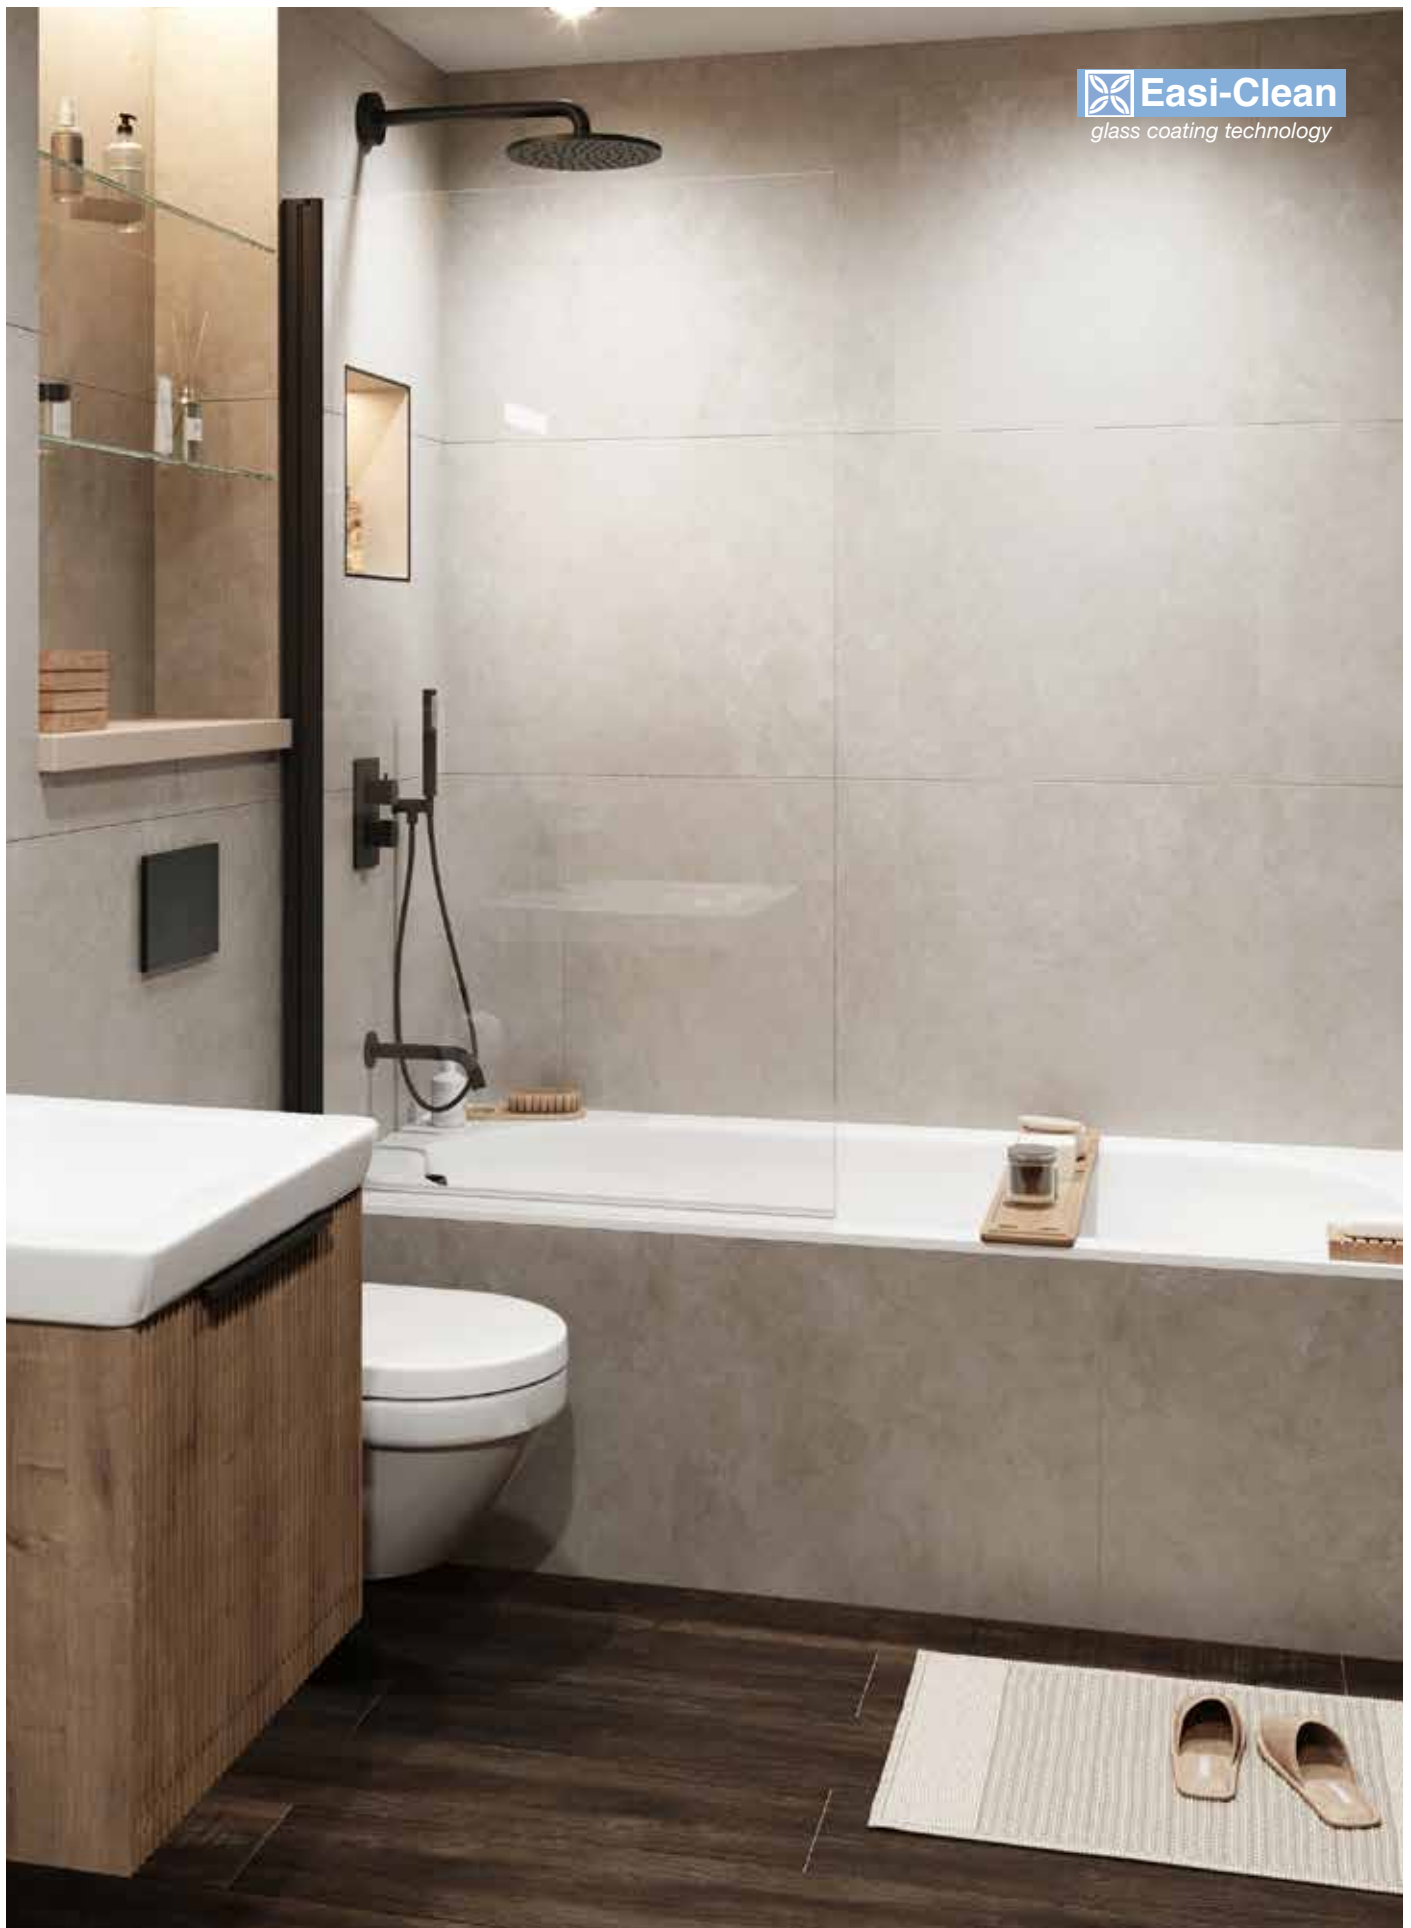

 **Easi-Clean**
glass coating technology

Bath Shower Screens

6mm Toughened Safety Glass

Features & Benefits:

- 1500 x 800mm Bath Shower Screen
- Hinged opening
- 6mm Glass
- Available in 7 trim finishes

Finish options: