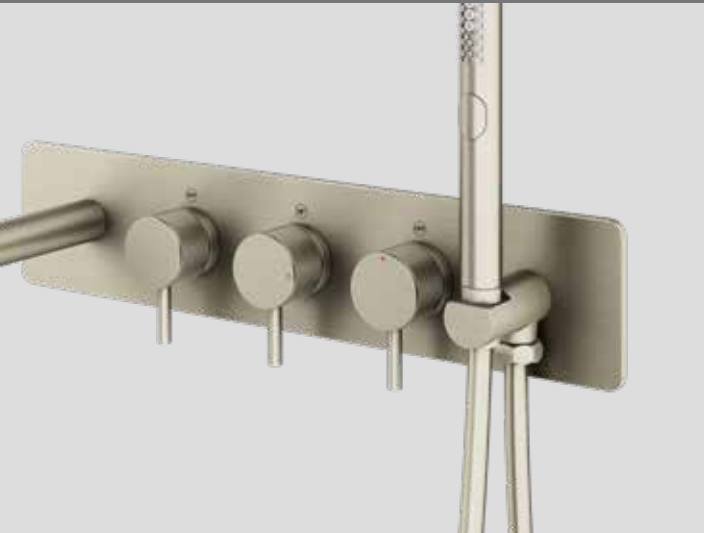

Available Colours:

Brushed Brass

Anthracite

Brushed Nickel

Matt Black

Brushed Bronze