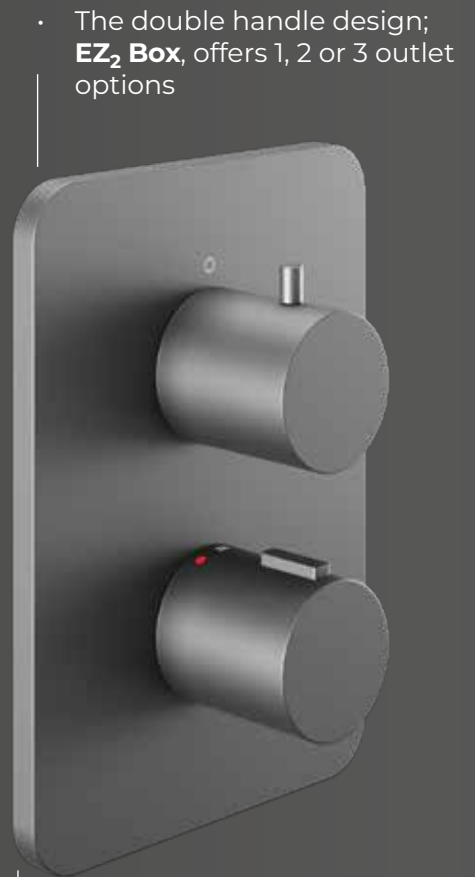

Technology *behind the design*

- Compatible with either the 1, 2 or 3 outlet finishing sets
- 60mm super-slim installation depth

- Compliant with UK Water Fittings Regulations

- Easy in-wall servicing and maintenance
- Anti-scale Thermostatic Cartridge

- The double handle design; **EZ₂ Box**, offers 1, 2 or 3 outlet options
- Triple handle option also available; The **EZ₃ Box**, can control up to 3 outlets, with two outlets being used simultaneously if required.