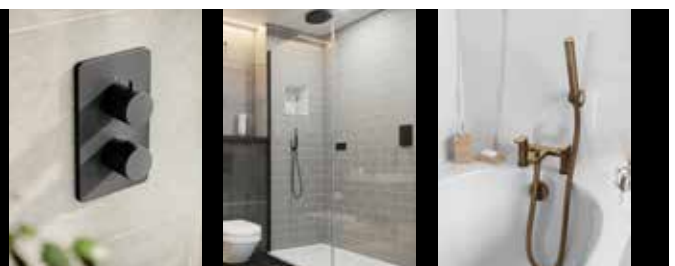

Iso Pro - Shower Valves - Matt Black

Complete sets include the EZ box and finishing set

Iso Pro Complete Set - 2 Handles

1 Outlet

1 OUTLET EZ₂ THERMOSTATIC CONCEALED SHOWER VALVE AND 2 HANDLE FINISHING SET

TSEZ-92-2091

£567.00

min
0.5
bar

2 Outlet - each outlet can only be used independently

2 OUTLET EZ₂ THERMOSTATIC CONCEALED SHOWER VALVE AND 2 HANDLE FINISHING SET

TSEZ-92-2092

£609.00

min
0.5
bar

3 Outlet - each outlet can only be used independently

3 OUTLET EZ₂ THERMOSTATIC CONCEALED SHOWER VALVE AND 2 HANDLE FINISHING SET

TSEZ-92-2093

£642.00

min
0.5
bar

Iso Pro Complete Set - 3 Handles

3 Outlet – up to 2 outlets can be controlled simultaneously

3 OUTLET EZ₃ THERMOSTATIC CONCEALED SHOWER VALVE AND 3 HANDLE FINISHING SET

TSEZ-93-2093

£795.00

min
1
bar

+

Optional Metal Fixing Plate
(Not suitable for the EZ₃ box)

EPFP-05-3005
£39.00

Watch the EZ box video

Shop the range

For individual EZ Box components
and the full colour range see pages 190-193