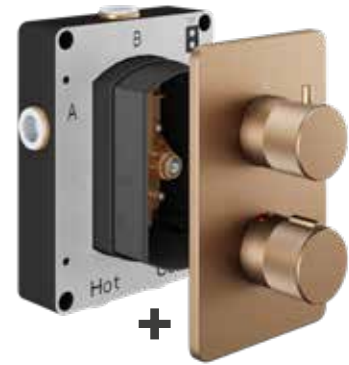

Iso Pro - Shower Valves - Brushed Bronze

Complete sets include the EZ box and finishing set