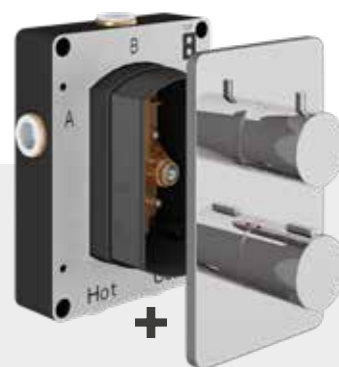

2 Outlet with 2 handles options (each outlet can only be used independently)

Set includes:

- 1 x EZ₂ Box
- 1 x Finish Set

2 outlet - 2 Round Handles

min
0.5
bar

DESCRIPTION	PRODUCT CODE	PRICE
CHROME	TSEZ-92-0262	£555.00
BRUSHED NICKEL	TSEZ-92-0762	£618.00
MATT BLACK	TSEZ-92-2062	£588.00
BRUSHED BRONZE	TSEZ-92-2862	£618.00
MATT ANTHRACITE	TSEZ-92-8662	£618.00
BRUSHED BRASS	TSEZ-92-8262	£618.00

2 outlet - 2 Square Handles

min
0.5
bar

DESCRIPTION	PRODUCT CODE	PRICE
CHROME	TSEZ-92-0272	£567.00
BRUSHED NICKEL	TSEZ-92-0772	£636.00
MATT BLACK	TSEZ-92-2072	£609.00
BRUSHED BRONZE	TSEZ-92-2872	£636.00
MATT ANTHRACITE	TSEZ-92-8672	£636.00
BRUSHED BRASS	TSEZ-92-8272	£636.00

2 outlet - 2 Iso Pro Knurled Handles

min
0.5
bar

DESCRIPTION	PRODUCT CODE	PRICE
BRUSHED NICKEL	TSEZ-92-0792	£636.00
MATT BLACK	TSEZ-92-2092	£609.00
BRUSHED BRONZE	TSEZ-92-2892	£636.00
MATT ANTHRACITE	TSEZ-92-8692	£636.00
BRUSHED BRASS	TSEZ-92-8292	£636.00

Optional Metal Fixing Plate
(Not suitable for the EZ₃ box)

EPFP-05-3005
£39.00