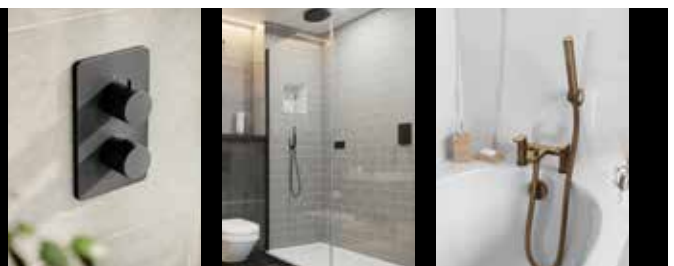

Plan - Shower Accessories - Matt Black

SQUARE FIXED SHOWER HEAD 250mm

TBTS-415-5225

£174.00

SQUARE FIXED WALL ARM 380mm

TBTS-415-6138

£84.00

SQUARE FIXED CEILING ARM 250mm