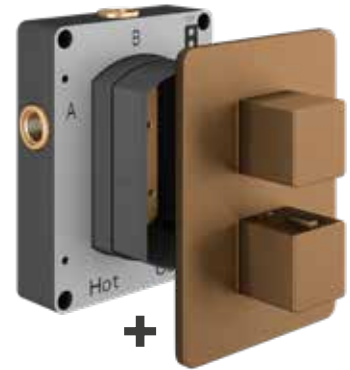

min
0.2
bar

Plan - Shower Valves - Brushed Bronze

Complete sets include the EZ box and finishing set

Complete Set - 2 Handles

1 Outlet

1 OUTLET EZ₂ THERMOSTATIC CONCEALED SHOWER VALVE AND 2 HANDLE FINISHING SET