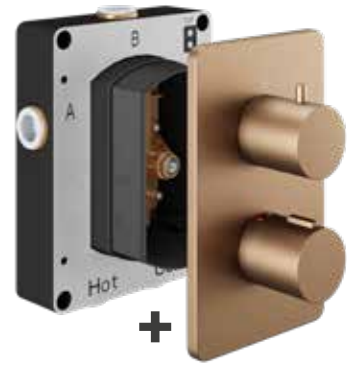

For water-saving technologies see page 215

Iso - Shower Valves - Brushed Bronze

Complete sets include the EZ box and finishing set

Complete Set - 2 Handles

1 Outlet

1 OUTLET EZ₂ THERMOSTATIC CONCEALED SHOWER VALVE AND 2 HANDLE FINISHING SET