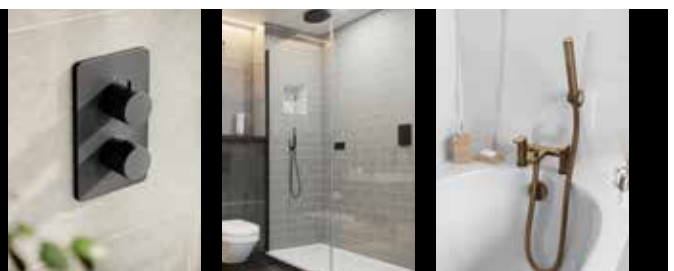

Iso Pro - Shower Valves Packs - Anthracite

Complete sets include the EZ box and finishing set

Iso Pro Complete Set - 2 Handles

1 Outlet

1 OUTLET EZ₂ THERMOSTATIC CONCEALED SHOWER VALVE AND 2 HANDLE FINISHING SET

TSEZ-92-8691

£597.00

min
0.5
bar

2 Outlet - each outlet can only be used independently

2 OUTLET EZ₂ THERMOSTATIC CONCEALED SHOWER VALVE AND 2 HANDLE FINISHING SET

TSEZ-92-8692

£636.00

min
0.5
bar

3 Outlet - each outlet can only be used independently

3 OUTLET EZ₂ THERMOSTATIC CONCEALED SHOWER VALVE AND 2 HANDLE FINISHING SET

TSEZ-92-8693

£684.00

min
0.5
bar

Iso Pro Complete Set - 3 Handles

3 Outlet – up to 2 outlets can be controlled simultaneously

3 OUTLET EZ₃ THERMOSTATIC CONCEALED SHOWER VALVE AND 3 HANDLE FINISHING SET

TSEZ-93-8693

£837.00

min
1
bar

Optional Metal Fixing Plate
(Not suitable for the EZ₃ box)

EPFP-05-3005
£39.00

Watch the EZ box video

Shop the range

For individual EZ Box components and the full colour range see pages 190-193