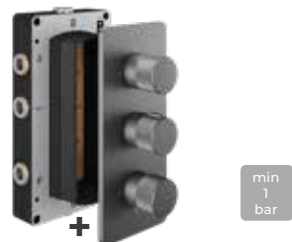

3 outlet - 3 Iso Pro Knurled Handles

DESCRIPTION	PRODUCT CODE	PRICE
BRUSHED NICKEL	TSEZ-93-0793	£837.00
MATT BLACK	TSEZ-93-2093	£795.00
BRUSHED BRONZE	TSEZ-93-2893	£837.00
MATT ANTHRACITE	TSEZ-93-8693	£837.00
BRUSHED BRASS	TSEZ-93-8293	£837.00