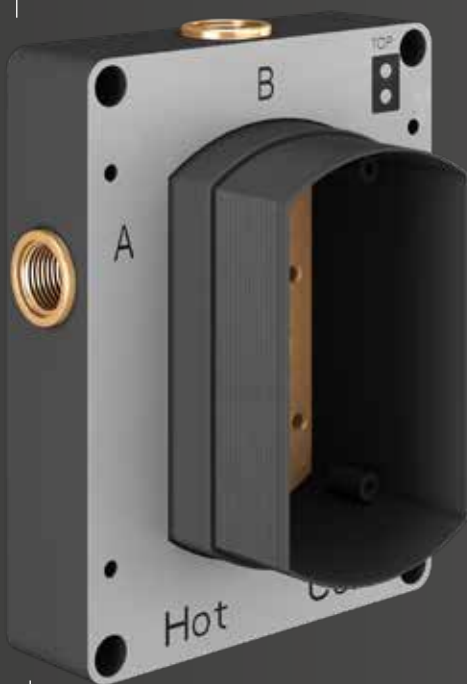

EZ Box Thermostatic Shower Valve

Technology *behind the design*

- Compatible with either the 1, 2 or 3 outlet finishing sets
- 60mm super-slim installation depth

- Compliant with UK Water Fittings Regulations