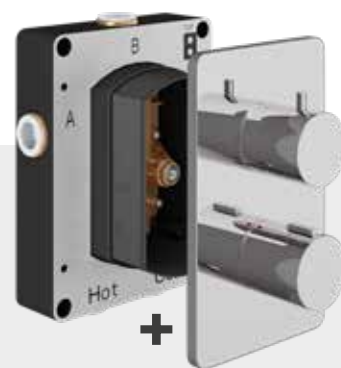

3 Outlet with 2 handles options (each outlet can only be used independently)

Set includes:
1 x EZ₂ Box
1 x Finish Set