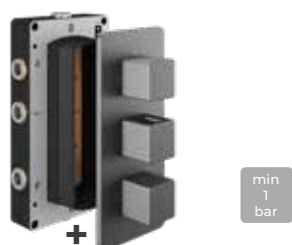

3 outlet - 3 Square Handles

DESCRIPTION	PRODUCT CODE	PRICE
CHROME	TSEZ-93-0273	£729.00
BRUSHED NICKEL	TSEZ-93-0773	£837.00
MATT BLACK	TSEZ-93-2073	£795.00
BRUSHED BRONZE	TSEZ-93-2873	£837.00
MATT ANTHRACITE	TSEZ-93-8673	£837.00
BRUSHED BRASS	TSEZ-93-8273	£837.00