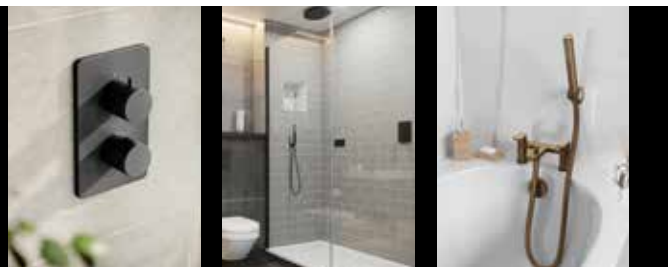

Complete Set - 3 Handles

3 Outlet – up to 2 outlets can be controlled simultaneously

3 OUTLET EZ₃ THERMOSTATIC CONCEALED SHOWER VALVE AND 3 HANDLE FINISHING SET

TSEZ-93-8273

£837.00

min
1
bar

Optional Metal Fixing Plate
(Not suitable for the EZ₃ box)

EPFP-05-3005
£39.00

Watch the EZ box video

Shop the range

For individual EZ Box components
and the full colour range see pages 190-193