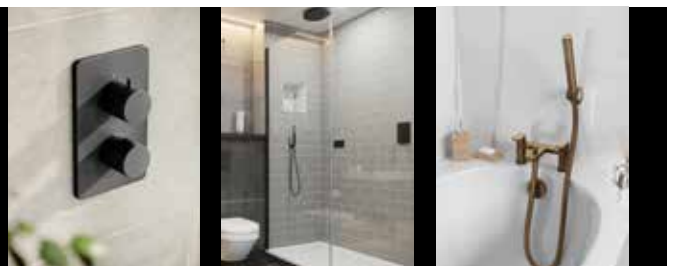

TSEZ-93-0273

£729.00

min
1
bar

Watch the EZ box video

Shop the range

For individual EZ Box components
and the full colour range see pages 190-193

Edge - Shower Accessories - Chrome

SQUARE FIXED SHOWER HEAD 250mm