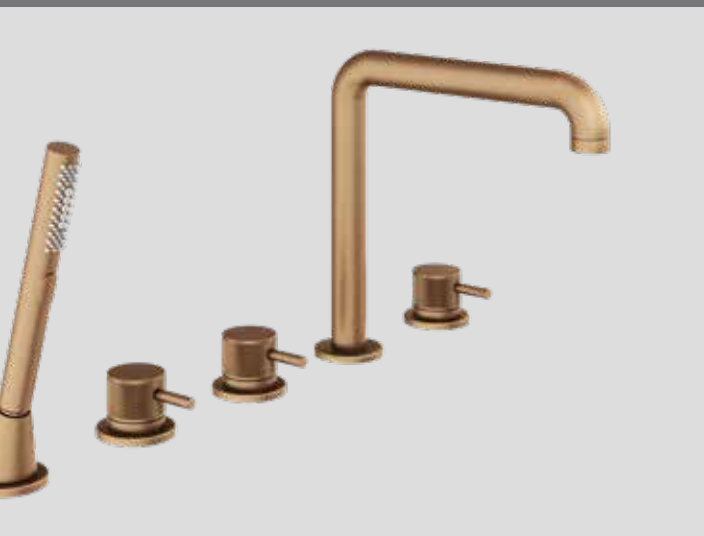

Available Colours:

Brushed Brass

Anthracite

Brushed Nickel

Matt Black

Brushed Bronze

*Conditions apply - see www.abacus-bathrooms.co.uk for details

Iso Pro - Basin Taps - Brushed Brass

MONO BASIN MIXER
SIDE HANDLE

TBTS-444-1404

£276.00

min
1
bar

COLD START

MONO BASIN MIXER

TBTS-444-1202

£228.00