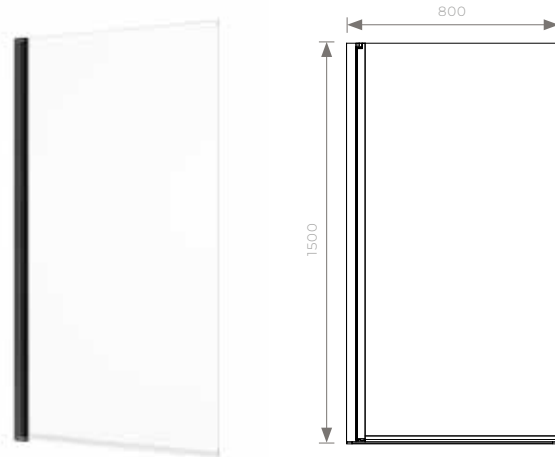

 **Easi-Clean**
glass coating technology

Bath Shower Screens

6mm Toughened Safety Glass

Features & Benefits:

- 1500 x 800mm Bath Shower Screen
- Hinged opening
- 6mm Glass
- Available in 7 trim finishes

Finish options: