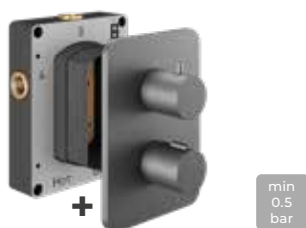

Showering Sets

Shower Valve Complete Box Sets

1 Outlet with 2 handles options

Set includes:

- 1 x EZ₂ Box
- 1 x Finish Set

1 outlet - 2 Round Handles

DESCRIPTION	PRODUCT CODE	PRICE
CHROME	TSEZ-92-0261	£513.00
BRUSHED NICKEL	TSEZ-92-0761	£576.00
MATT BLACK	TSEZ-92-2061	£555.00
BRUSHED BRONZE	TSEZ-92-2861	£576.00
MATT ANTHRACITE	TSEZ-92-8661	£576.00
BRUSHED BRASS	TSEZ-92-8261	£576.00