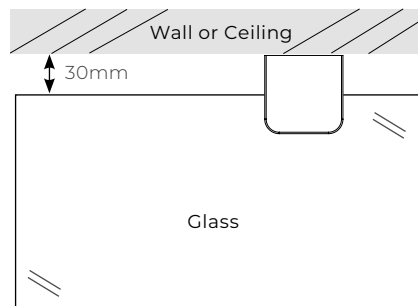

Glass D-Clamp

GLASS D-CLAMP

- suitable for 8 & 10mm wetroom glass
- suitable for ceiling, wall or floor support, i.e glass balustrades, glass balconies, partitions, counter dividers, retail glass displays, splash screens