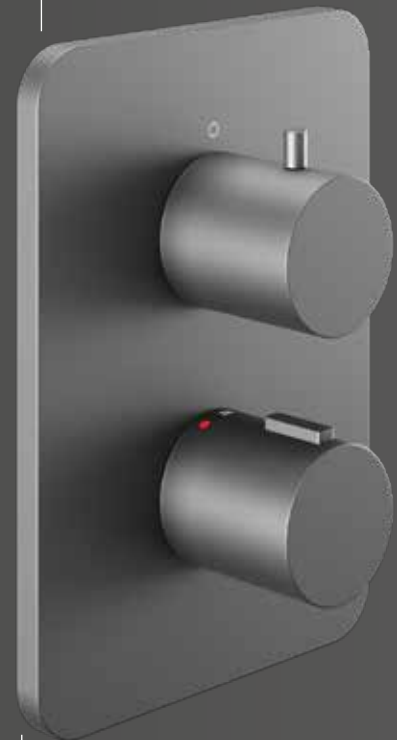

- The double handle design; **EZ₂ Box**, offers 1, 2 or 3 outlet options

- Triple handle option also available; The **EZ₃ Box**, can control up to 3 outlets, with two outlets being used simultaneously if required.