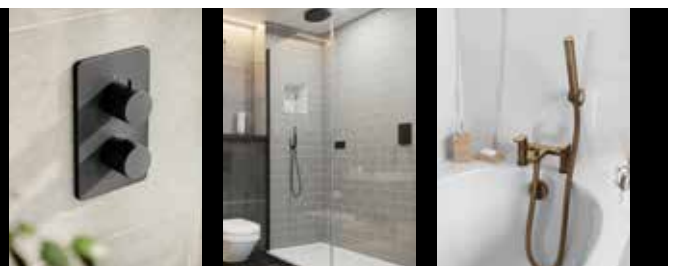

Shop the range

For individual EZ Box components
and the full colour range see pages 190-193

Edition - Shower Accessories - Chrome

SQUARE FIXED SHOWER HEAD 250mm

TBTS-412-5225

£159.00

SQUARE FIXED WALL ARM 370mm