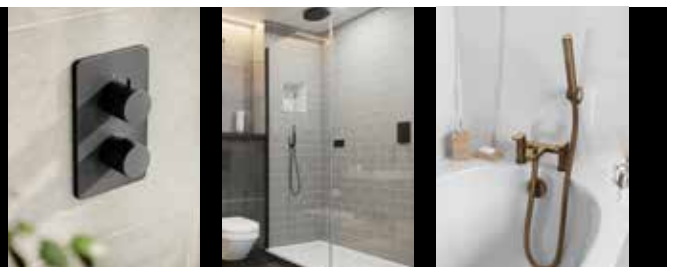

Iso Pro - Shower Valves Packs - Brushed Brass

Complete sets include the EZ box and finishing set

Iso Pro Complete Set - 2 Handles

1 Outlet

1 OUTLET EZ₂ THERMOSTATIC CONCEALED SHOWER VALVE AND 2 HANDLE FINISHING SET

TSEZ-92-8291

£597.00

min
0.5
bar

2 Outlet - each outlet can only be used independently

2 OUTLET EZ₂ THERMOSTATIC CONCEALED SHOWER VALVE AND 2 HANDLE FINISHING SET

TSEZ-92-8292

£636.00

min
0.5
bar

3 Outlet - each outlet can only be used independently

3 OUTLET EZ₂ THERMOSTATIC CONCEALED SHOWER VALVE AND 2 HANDLE FINISHING SET

TSEZ-92-8293

£684.00

min
0.5
bar

Optional Metal Fixing Plate
(Not suitable for the EZ₃ box)

EPFP-05-3005
£39.00

Iso Pro Complete Set - 3 Handles

3 Outlet – up to 2 outlets can be controlled simultaneously

3 OUTLET EZ₃ THERMOSTATIC CONCEALED SHOWER VALVE AND 3 HANDLE FINISHING SET

TSEZ-93-8293

£837.00

min
1
bar

Watch the EZ box video

Shop the range

For individual EZ Box components and the full colour range see pages 190-193