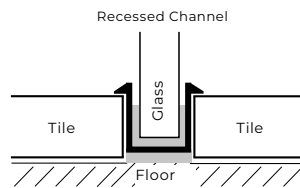

Recessed glass channels