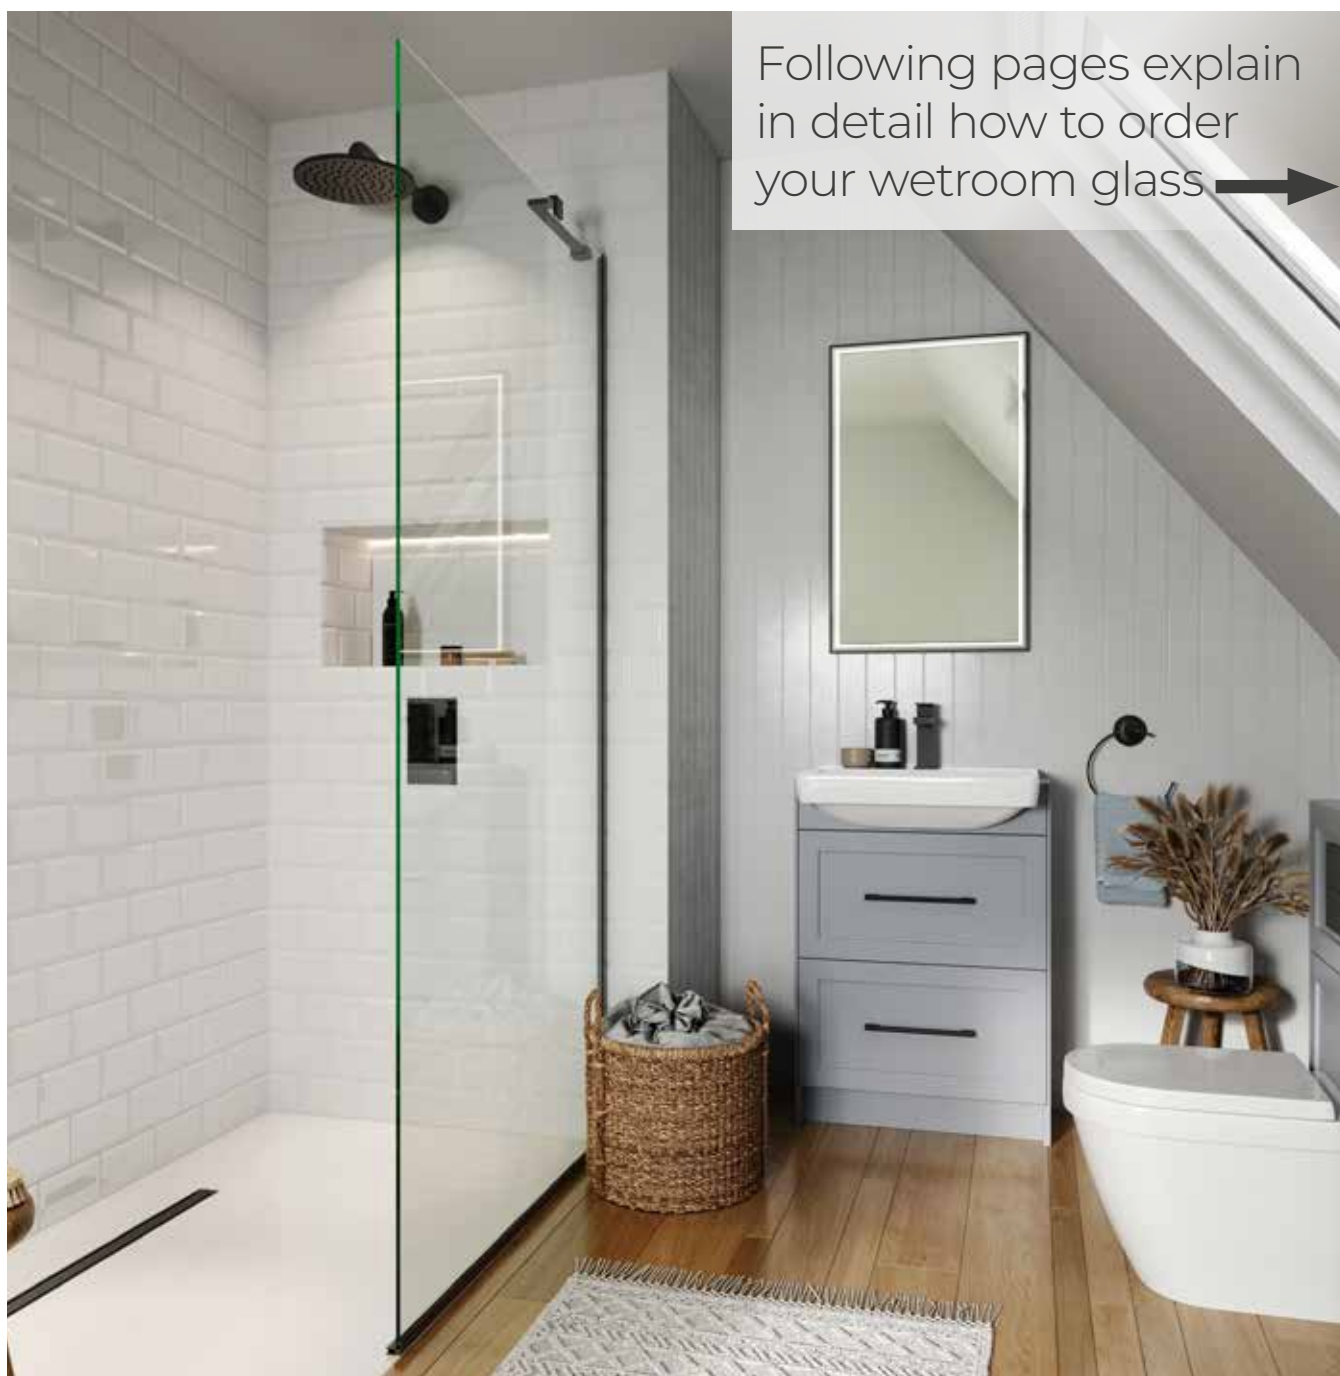

Glass Coating Technology

All our glass panels have an Easi-Clean coating, keeping your shower looking fresher for longer:

- Keeps glass looking like new
- Reduces water spots caused by limescale and mineral deposits
- Stays cleaner for longer
- Significantly reduces the growth of bacteria

Following pages explain in detail how to order your wetroom glass →