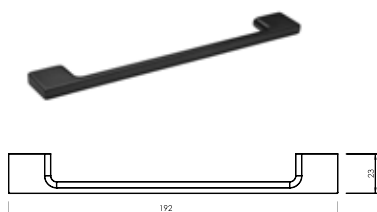

Abacus Towel Warmers come in a variety of shapes and sizes offering something for everyone.

Furniture Handles

Shaker furniture handle

DESCRIPTION		PRODUCT CODE	PRICE
BRUSHED NICKEL		FNHD-70-0701	£49.00
MATT BLACK		FNHD-70-2001	£49.00
BRUSHED BRONZE		FNHD-70-2801	£49.00
MATT ANTHRACITE		FNHD-70-8601	£49.00
BRUSHED BRASS		FNHD-70-8201	£49.00