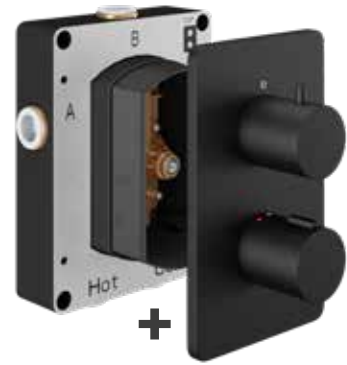

Iso - Shower Valves - Matt Black

Complete sets include the EZ box and finishing set