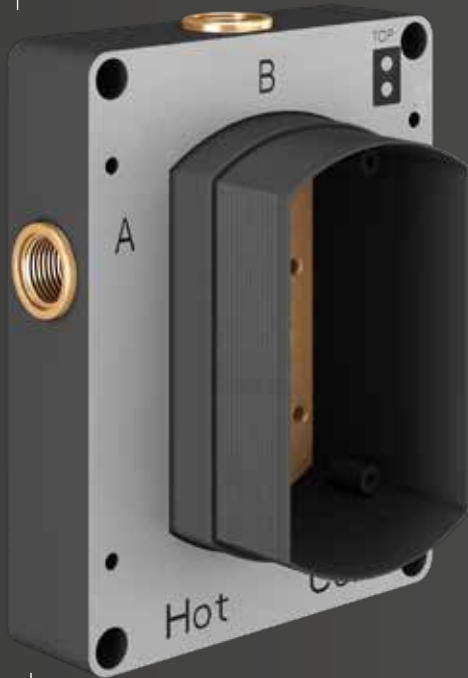

EZ Box Thermostatic Shower Valve

Technology behind the design

- Compatible with either the 1, 2 or 3 output finishing sets
- 60mm super-slim installation depth

- Compliant with UK Water Fittings Regulations