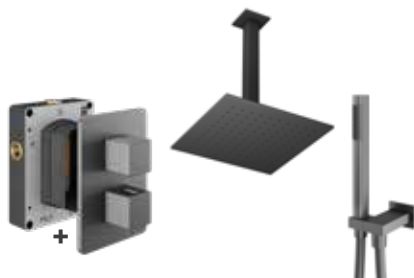

DESCRIPTION	PRODUCT CODE	PRICE
CHROME	TBKT-25-0274	£900.00
BRUSHED NICKEL	TBKT-25-0774	£1,059.00
MATT BLACK	TBKT-25-2074	£954.00
BRUSHED BRONZE	TBKT-25-2874	£1,059.00
MATT ANTHRACITE	TBKT-25-8674	£1,059.00
BRUSHED BRASS	TBKT-25-8274	£1,059.00

PACK 5 – SQUARE

3 outlet shower valve, fixed square shower head & wall arm, handset, bath spout