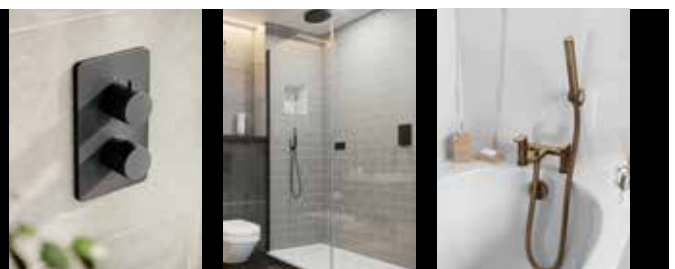

3 Outlet - each outlet can only be used independently

3 OUTLET EZ₂ THERMOSTATIC CONCEALED SHOWER VALVE AND 2 HANDLE FINISHING SET

TSEZ-92-0773

£684.00

min
0.5
bar

Complete Set - 3 Handles

3 Outlet – up to 2 outlets can be controlled simultaneously

Shop the range

For individual EZ Box components
and the full colour range see pages 190-193

Plan - Shower Accessories - Brushed Nickel

SQUARE FIXED SHOWER HEAD 250mm

TBTS-417-5225

£210.00

SQUARE FIXED WALL ARM 380mm