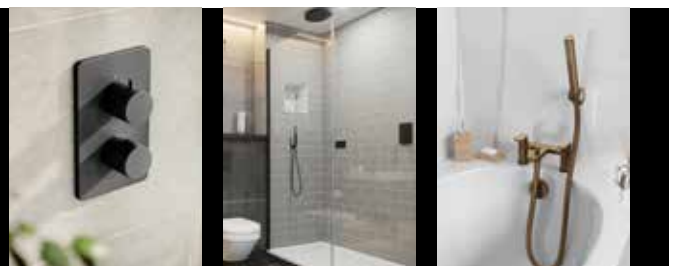

Pro Complete Set - 3 Handles

3 Outlet – up to 2 outlets can be controlled simultaneously

3 OUTLET EZ₃ THERMOSTATIC CONCEALED SHOWER VALVE AND 3 HANDLE FINISHING SET

TSEZ-93-2863

£825.00

min
1
bar

Watch the EZ box video

Shop the range

For individual EZ Box components
and the full colour range see pages 190-193