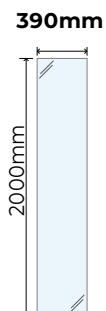

STEP 1 - Choose your glass width and thickness **8mm** or **10mm**

VEGX-00-0805 **8mm £120.00**
 VEGX-00-1005 **10mm £135.00**

VEGX-00-0810 **8mm £153.00**
 VEGX-00-1010 **10mm £165.00**

VEGX-00-0815 **8mm £183.00**
 VEGX-00-1015 **10mm £207.00**