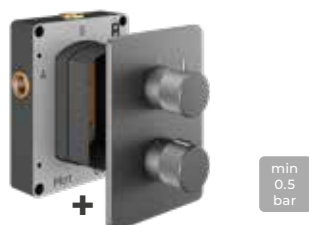

1 outlet - 2 Iso Pro Knurled Handles