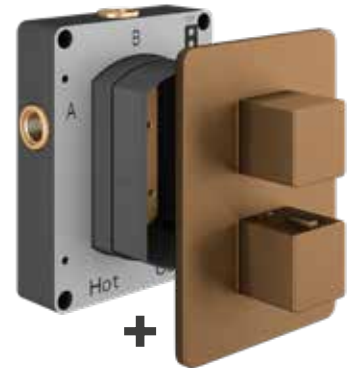

Plan - Shower Valves - Brushed Bronze

Complete sets include the EZ box and finishing set