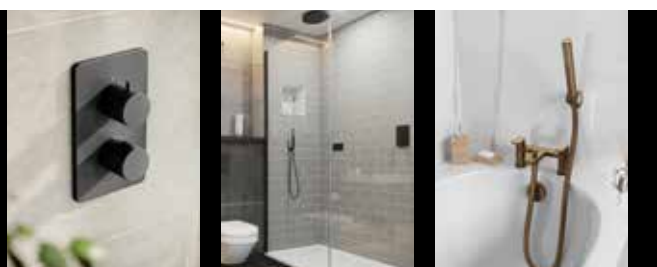

Optional Metal Fixing Plate
(Not suitable for the EZ₃ box)

EPFP-05-3005
£39.00

Watch the EZ box video

Shop the range

For individual EZ Box components
and the full colour range see pages 178-181