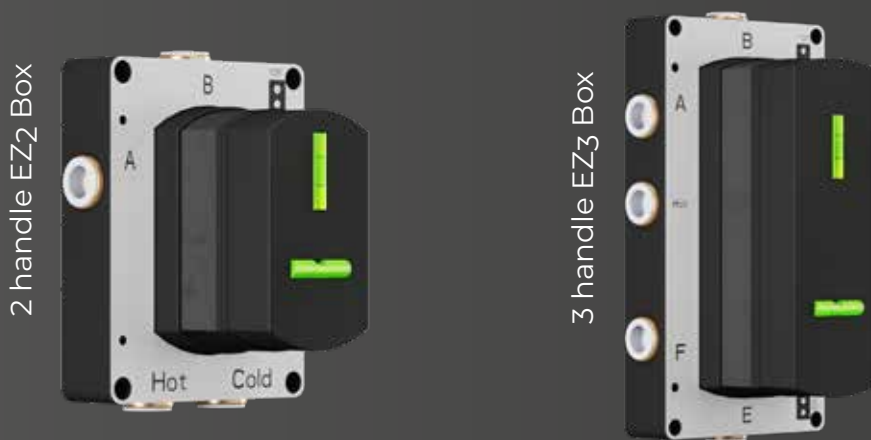

Two choices of 1st fix boxes...

...a wealth of design & colour options

Install one 1st fix box then choose your preferred plate and handle finishes for 2nd fix installation.