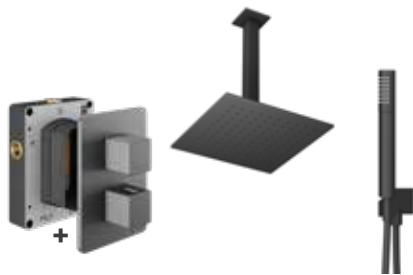

DESCRIPTION	PRODUCT CODE	PRICE
CHROME	TBKT-25-0274	£849.00
BRUSHED NICKEL	TBKT-25-0774	£999.00
MATT BLACK	TBKT-25-2074	£899.00
BRUSHED BRONZE	TBKT-25-2874	£999.00
MATT ANTHRACITE	TBKT-25-8674	£999.00

PACK 5 – SQUARE

3 outlet shower valve, fixed square shower head & wall arm, handset, bath spout