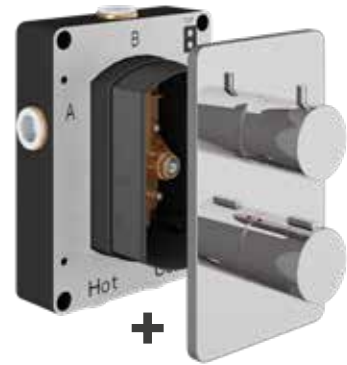

Iso - Shower Valves - Chrome

Complete sets include the EZ box and finishing set