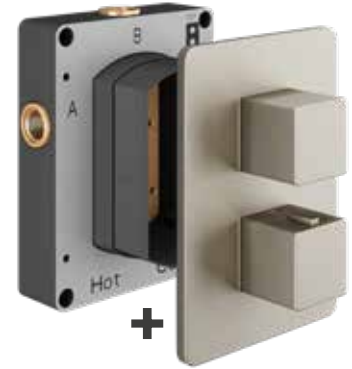

Plan - Shower Valves - Brushed Nickel

Complete sets include the EZ box and finishing set