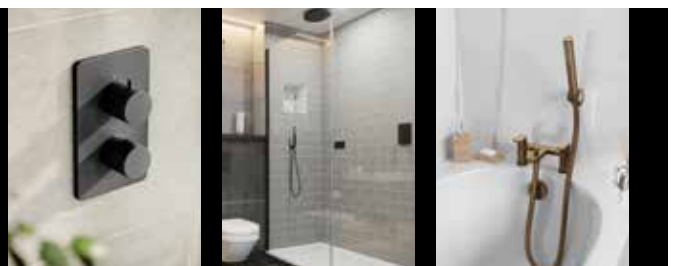

Complete Set - 3 Handles

3 Outlet – up to 2 outlets can be controlled simultaneously

3 OUTLET EZ₃ THERMOSTATIC CONCEALED SHOWER VALVE AND 3 HANDLE FINISHING SET

TSEZ-93-2073

£749.00

min
0.5
bar

Optional Metal Fixing Plate
(Not suitable for the EZ₃ box)

EPFP-05-3005
£39.00

Watch the EZ box video

Shop the range

For individual EZ Box components
and the full colour range see pages 178-181