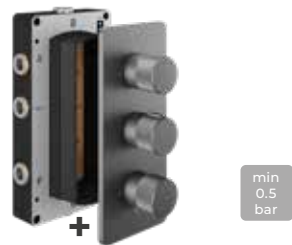

3 outlet - 3 Iso Pro Knurled Handles

min
0.5
bar

DESCRIPTION	PRODUCT CODE	PRICE
BRUSHED NICKEL	TSEZ-93-0793	£789.00
MATT BLACK	TSEZ-93-2093	£749.00
BRUSHED BRONZE	TSEZ-93-2893	£789.00
MATT ANTHRACITE	TSEZ-93-8693	£789.00