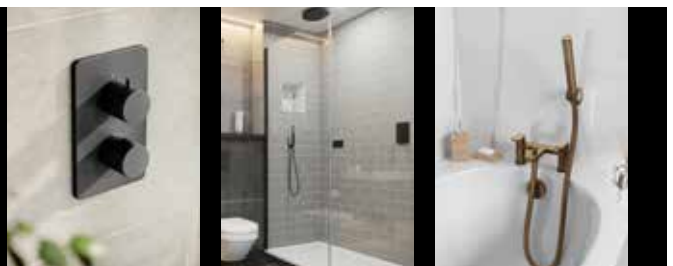

Pro Complete Set - 3 Handles

3 Outlet – up to 2 outlets can be controlled simultaneously

3 OUTLET EZ₃ THERMOSTATIC CONCEALED SHOWER VALVE AND 3 HANDLE FINISHING SET

TSEZ-93-2863

£779.00

min
0.5
bar

Optional Metal Fixing Plate
(Not suitable for the EZ₃ box)

EPFP-05-3005
£39.00

Watch the EZ box video

Shop the range

For individual EZ Box components
and the full colour range see pages 178-181