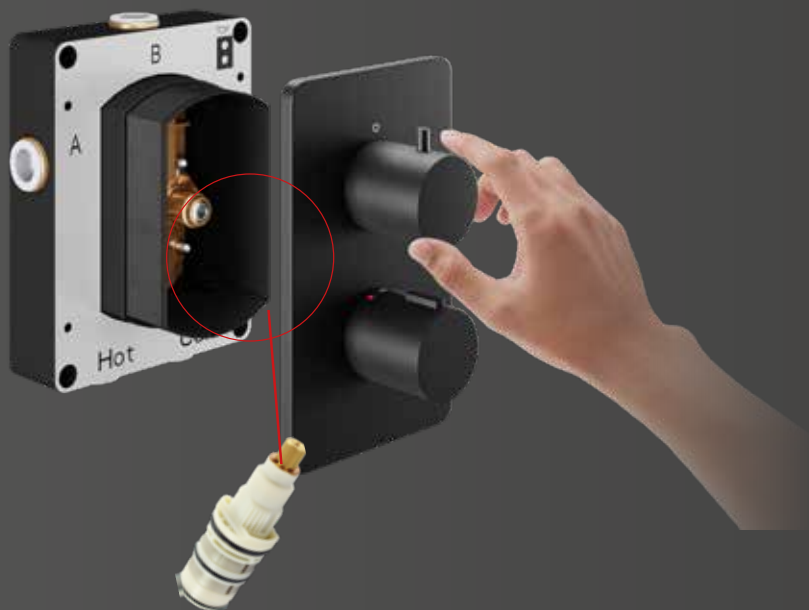

*Conditions apply - see www.abacus-bathrooms.co.uk for details