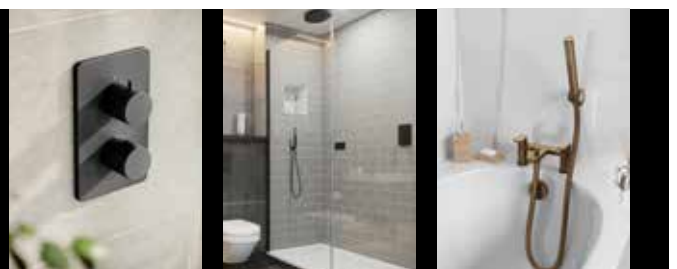

Complete Set - 3 Handles

3 Outlet – up to 2 outlets can be controlled simultaneously

3 OUTLET EZ₃ THERMOSTATIC CONCEALED SHOWER VALVE AND 3 HANDLE FINISHING SET

TSEZ-93-0773

£789.00

min
0.5
bar

Watch the EZ box video

Shop the range

For individual EZ Box components
and the full colour range see pages 178-181