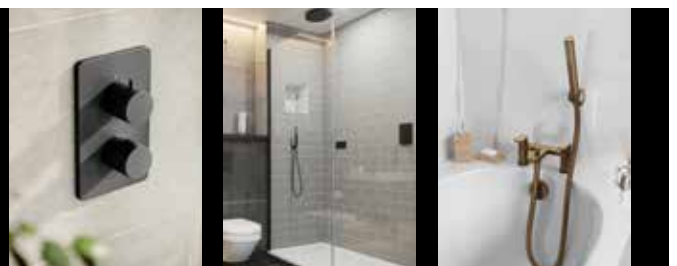

Iso Pro Complete Set - 3 Handles

3 Outlet – up to 2 outlets can be controlled simultaneously

3 OUTLET EZ₃ THERMOSTATIC CONCEALED SHOWER VALVE AND 3 HANDLE FINISHING SET

TSEZ-93-2893

£789.00

min
0.5
bar

Watch the EZ box video

Shop the range

For individual EZ Box components and the full colour range see pages 178-181