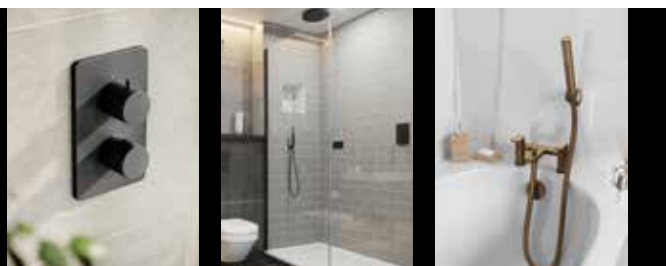

#### 3 Outlet - up to 2 outlets can be controlled simultaneously

3 OUTLET EZ<sub>3</sub> THERMOSTATIC CONCEALED SHOWER VALVE AND 3 HANDLE FINISHING SET

TSEZ-93-0263

£679.00

min  
0.5  
bar

Watch the EZ box video

## Iso - Shower Accessories - Chrome

ROUND FIXED SHOWER HEAD 250mm

**TBTS-412-5025**

**£149.00**

ROUND FIXED WALL ARM 380mm

**TBTS-412-6038**

**£49.00**

ROUND FIXED CEILING ARM 250mm