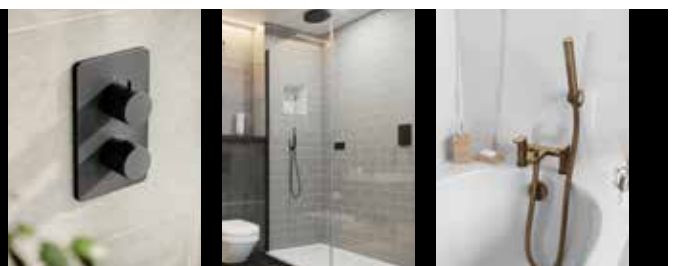

Complete Set - 3 Handles

3 Outlet – up to 2 outlets can be controlled simultaneously

3 OUTLET EZ₃ THERMOSTATIC CONCEALED SHOWER VALVE AND 3 HANDLE FINISHING SET

TSEZ-93-2873

£789.00

min
0.5
bar

Watch the EZ box video

Shop the range

For individual EZ Box components
and the full colour range see pages 178-181