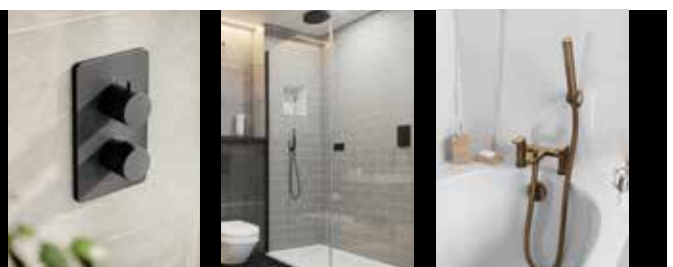

Complete Set - 3 Handles

3 Outlet – up to 2 outlets can be controlled simultaneously

3 OUTLET EZ₃ THERMOSTATIC CONCEALED SHOWER VALVE AND 3 HANDLE FINISHING SET

TSEZ-93-0273

£689.00

min
0.5
bar

Watch the EZ box video

Shop the range

For individual EZ Box components
and the full colour range see pages 178-181