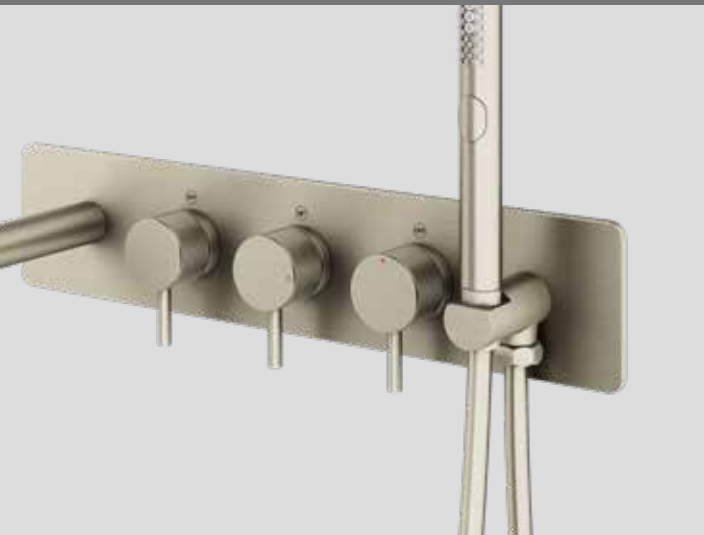

Available Colours:

Anthracite

Brushed Nickel

Matt Black

Brushed Bronze