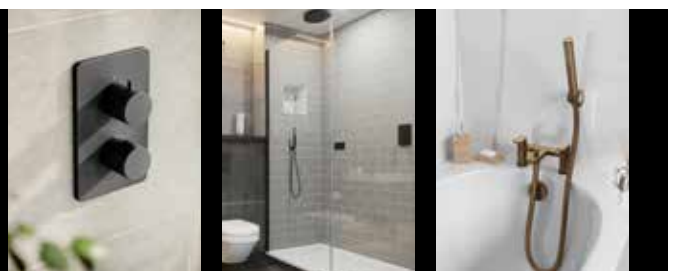

Iso Pro - Shower Valves Packs - Anthracite

Complete sets include the EZ box and finishing set

Iso Pro Complete Set - 2 Handles

1 Outlet

1 OUTLET EZ₂ THERMOSTATIC CONCEALED SHOWER VALVE AND 2 HANDLE FINISHING SET

TSEZ-92-8691

£564.00

min
0.5
bar

2 Outlet - each outlet can only be used independently

2 OUTLET EZ₂ THERMOSTATIC CONCEALED SHOWER VALVE AND 2 HANDLE FINISHING SET

TSEZ-92-8692

£599.00

min
0.5
bar

3 Outlet - each outlet can only be used independently

3 OUTLET EZ₂ THERMOSTATIC CONCEALED SHOWER VALVE AND 2 HANDLE FINISHING SET

TSEZ-92-8693

£699.00

min
0.5
bar

Iso Pro Complete Set - 3 Handles

3 Outlet – up to 2 outlets can be controlled simultaneously

3 OUTLET EZ₃ THERMOSTATIC CONCEALED SHOWER VALVE AND 3 HANDLE FINISHING SET

TSEZ-93-8693

£789.00

min
0.5
bar

Optional Metal Fixing Plate
(Not suitable for the EZ₃ box)

EPFP-05-3005
£39.00

Watch the EZ box video

Shop the range

For individual EZ Box components and the full colour range see pages 178-181