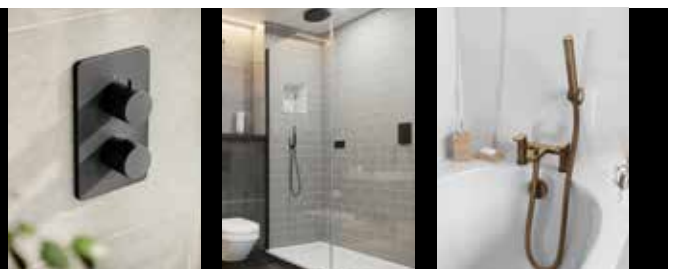

Complete Set - 3 Handles

3 Outlet – up to 2 outlets can be controlled simultaneously

3 OUTLET EZ₃ THERMOSTATIC CONCEALED SHOWER VALVE AND 3 HANDLE FINISHING SET

TSEZ-93-8673

£789.00

min
0.5
bar

Optional Metal Fixing Plate
(Not suitable for the EZ₃ box)

EPFP-05-3005
£39.00

Watch the EZ box video

Shop the range

For individual EZ Box components
and the full colour range see pages 178-181