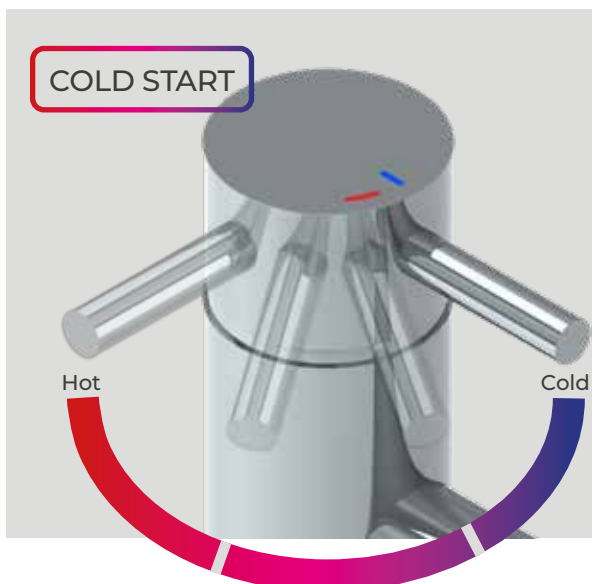

## #2 Reduce energy consumption

Designed with energy efficiency in mind, our Iso and Iso Pro range of taps have been engineered using cold start technology. Cold start technology is activated by the internal cartridge inside the tap, which has been configured so that when the handle is positioned in the central "start" position, the water that is delivered runs cold. This saves the unnecessary heating of water for daily rituals like washing hands and cleaning teeth - encouraging responsible management of energy and water.