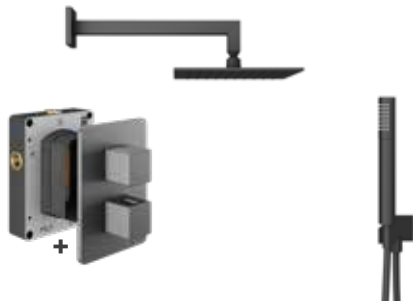

### PACK 3 – SQUARE

2 outlet shower valve, fixed square shower head & wall arm, handset

DESCRIPTION	PRODUCT CODE	PRICE
CHROME	TBKT-25-0273	<b>£849.00</b>
BRUSHED NICKEL	TBKT-25-0773	<b>£999.00</b>
MATT BLACK	TBKT-25-2073	<b>£899.00</b>
BRUSHED BRONZE	TBKT-25-2873	<b>£999.00</b>
MATT ANTHRACITE	TBKT-25-8673	<b>£999.00</b>