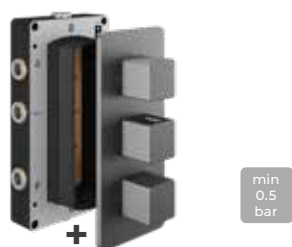

3 outlet - 3 Square Handles

min
0.5
bar

DESCRIPTION	PRODUCT CODE	PRICE
CHROME	TSEZ-93-0273	£689.00
BRUSHED NICKEL	TSEZ-93-0773	£789.00
MATT BLACK	TSEZ-93-2073	£749.00
BRUSHED BRONZE	TSEZ-93-2873	£789.00
MATT ANTHRACITE	TSEZ-93-8673	£789.00