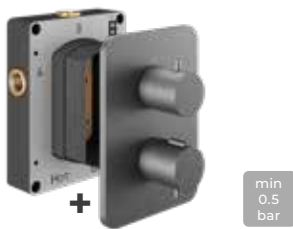

1 outlet - 2 Round Handles