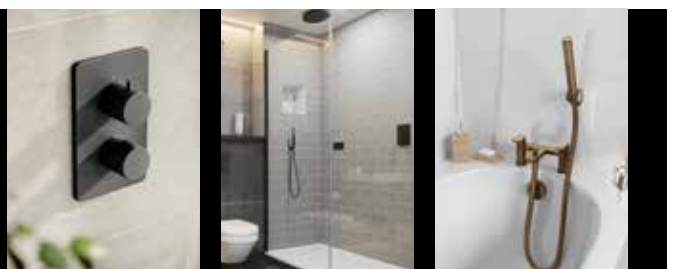

Complete Set - 3 Handles

3 Outlet – up to 2 outlets can be controlled simultaneously

3 OUTLET EZ₃ THERMOSTATIC CONCEALED SHOWER VALVE AND 3 HANDLE FINISHING SET

TSEZ-93-2063

£739.00

min
0.5
bar

Optional Metal Fixing Plate
(Not suitable for the EZ₃ box)

EPFP-05-3005
£39.00

Watch the EZ box video

Shop the range

For individual EZ Box components
and the full colour range see pages 178-181