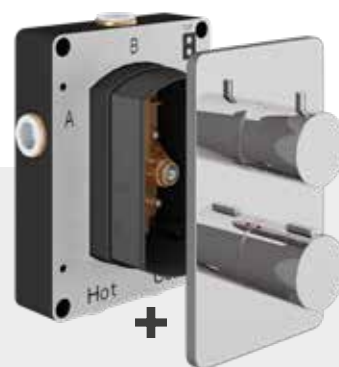

2 Outlet with 2 handles options
(each outlet can only be used independently)

Set includes:

- 1 x EZ₂ Box
- 1 x Finish Set

2 outlet - 2 Round Handles

min
0.5
bar

DESCRIPTION		PRODUCT CODE	PRICE
CHROME		TSEZ-92-0262	£524.00
BRUSHED NICKEL		TSEZ-92-0762	£584.00
MATT BLACK		TSEZ-92-2062	£554.00
BRUSHED BRONZE		TSEZ-92-2862	£584.00
MATT ANTHRACITE		TSEZ-92-8662	£584.00

2 outlet - 2 Square Handles

min
0.5
bar

DESCRIPTION		PRODUCT CODE	PRICE
CHROME		TSEZ-92-0272	£534.00
BRUSHED NICKEL		TSEZ-92-0772	£599.00
MATT BLACK		TSEZ-92-2072	£574.00
BRUSHED BRONZE		TSEZ-92-2872	£599.00
MATT ANTHRACITE		TSEZ-92-8672	£599.00

2 outlet - 2 Iso Pro Knurled Handles

min
0.5
bar

DESCRIPTION		PRODUCT CODE	PRICE
BRUSHED NICKEL		TSEZ-92-0792	£599.00
MATT BLACK		TSEZ-92-2092	£574.00
BRUSHED BRONZE		TSEZ-92-2892	£599.00
MATT ANTHRACITE		TSEZ-92-8692	£599.00

Optional Metal Fixing Plate
(Not suitable for the EZ₃ box)

EPFP-05-3005
£39.00