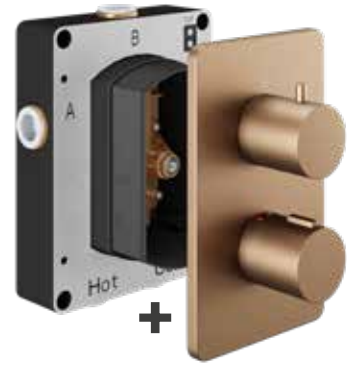

Ki - Shower Valves - Brushed Bronze

Complete sets include the EZ box and finishing set