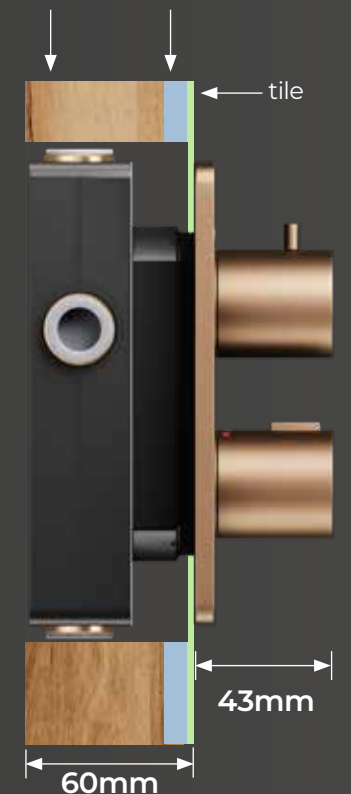

## THE SLIMMEST RECESSED SHOWER VALVE...

stud wall    tile backer board

- Can be installed in a single stud wall
- Save space in your shower