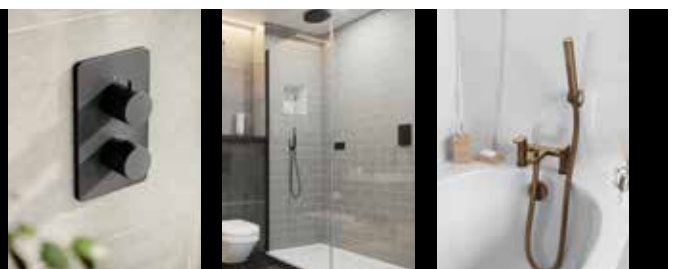

Complete Set - 3 Handles

3 Outlet – up to 2 outlets can be controlled simultaneously

3 OUTLET EZ₃ THERMOSTATIC CONCEALED SHOWER VALVE AND 3 HANDLE FINISHING SET

TSEZ-93-0263

£679.00

min
0.5
bar

Optional Metal Fixing Plate
(Not suitable for the EZ₃ box)

EPFP-05-3005
£39.00

Watch the EZ box video

Shop the range

For individual EZ Box components
and the full colour range see pages 178-181