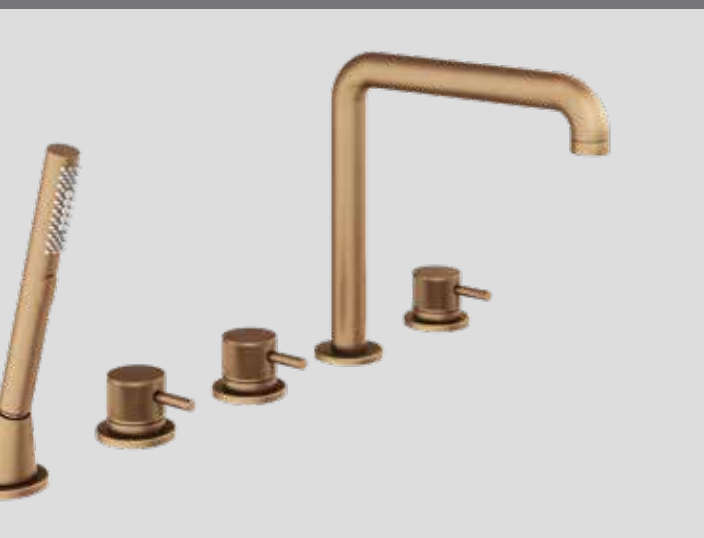

*Conditions apply - see www.abacus-bathrooms.co.uk for details