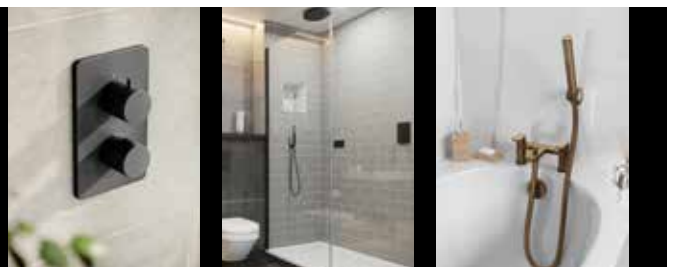

Complete Set - 3 Handles

3 Outlet – up to 2 outlets can be controlled simultaneously

3 OUTLET EZ₃ THERMOSTATIC CONCEALED SHOWER VALVE AND 3 HANDLE FINISHING SET

TSEZ-93-0763

£779.00

min
0.5
bar

Optional Metal Fixing Plate
(Not suitable for the EZ₃ box)

EPFP-05-3005
£39.00

Watch the EZ box video

Shop the range

For individual EZ Box components
and the full colour range see pages 178-181