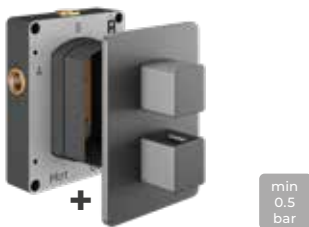

1 outlet - 2 Square Handles