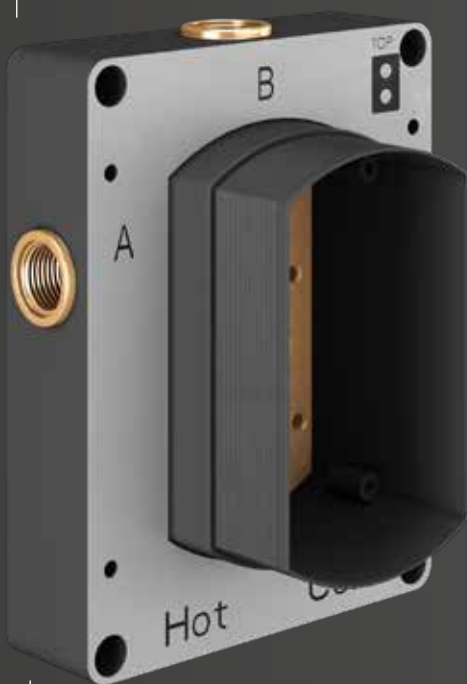

EZ Box Thermostatic Shower Valve

Technology *behind the design*

- Compatible with either the 1, 2 or 3 outlet finishing sets
- 60mm super-slim installation depth

- Compliant with UK Water Fittings Regulations

- Easy in-wall servicing and maintenance