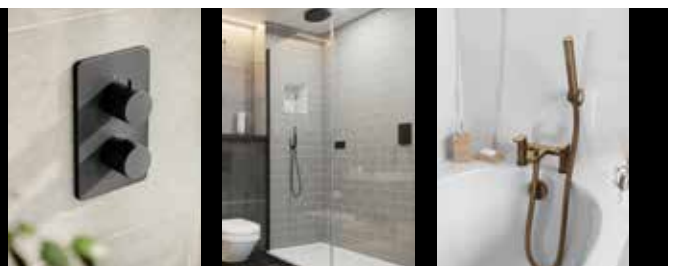

Complete Set - 3 Handles

3 Outlet – up to 2 outlets can be controlled simultaneously

3 OUTLET EZ₃ THERMOSTATIC CONCEALED SHOWER VALVE AND 3 HANDLE FINISHING SET

TSEZ-93-0763

£779.00

min
0.5
bar

Optional Metal Fixing Plate
(Not suitable for the EZ₃ box)

EPFP-05-3005
£39.00

Watch the EZ box video

Shop the range

For individual EZ Box components
and the full colour range see pages 178-181