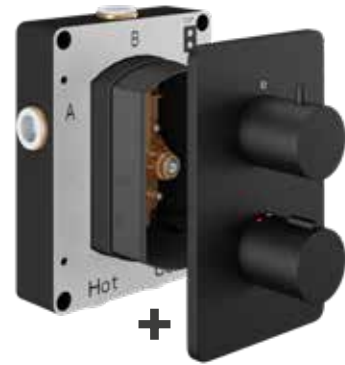

#### 1 Outlet

1 OUTLET EZ<sub>2</sub> THERMOSTATIC CONCEALED SHOWER VALVE AND 2 HANDLE FINISHING SET

TSEZ-92-2061

£524.00

min  
0.5  
bar