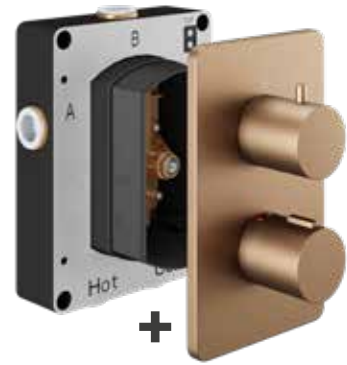

Iso - Shower Valves - Brushed Bronze

Complete sets include the EZ box and finishing set