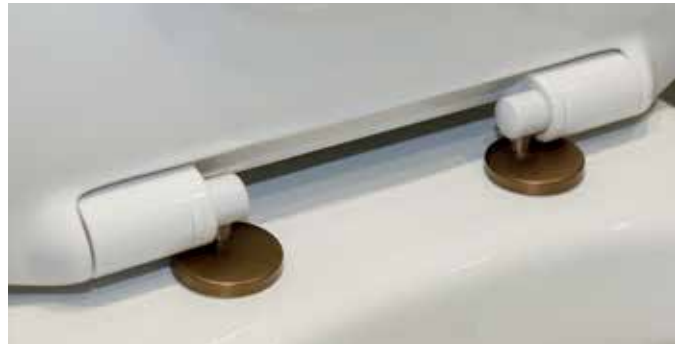

Toilet Seat Hinge Covers

Toilet seat hinge covers