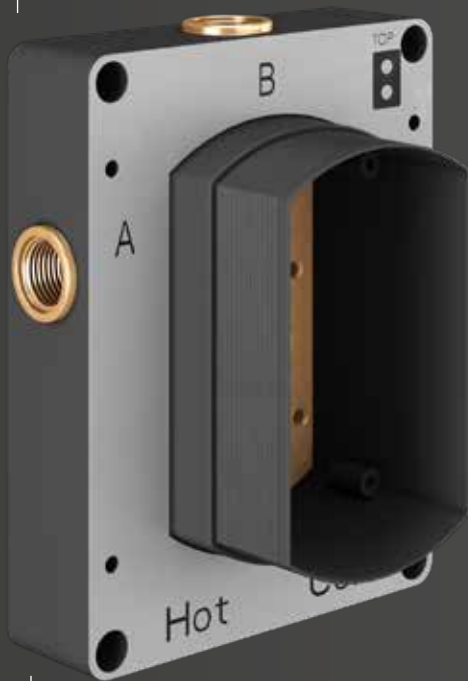

EZ Box Thermostatic Shower Valve

Technology behind the design

- Compatible with either the 1, 2 or 3 output finishing sets
- 60mm super-slim installation depth

- Compliant with UK Water Fittings Regulations