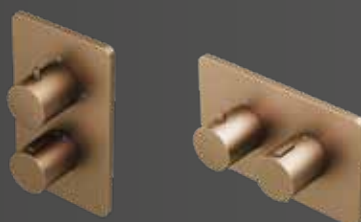

# ONE 1<sup>ST</sup> FIX BOX... ...A WEALTH OF DESIGN & COLOUR OPTIONS

The ultimate, universal, concealed, thermostatic shower valve that delivers up to three outlet options from one box. This innovative design has been developed for a quick and easy two-fix installation providing a superior finish that is simple to service and maintain.

## UNIVERSAL DESIGN

- Quick and easy two-fix installation
- Allows for 1st fix plumbing to be completed even if the final design decisions have not been made
- Can be fully tested prior to 2nd fix installation
- Can be mounted vertically or horizontally