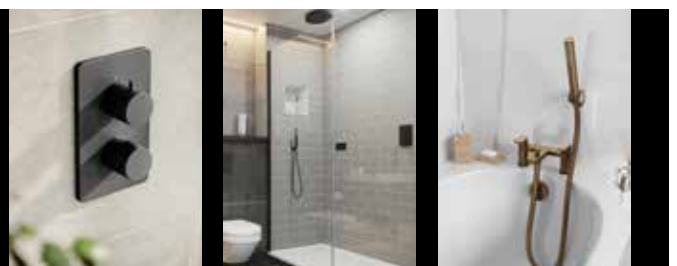

Optional Metal Fixing Plate
(Not suitable for the EZ₃ box)

EPFP-05-3005
£39.00

Watch the EZ box video

Shop the range

For individual EZ Box components
and the full colour range see pages 178-181