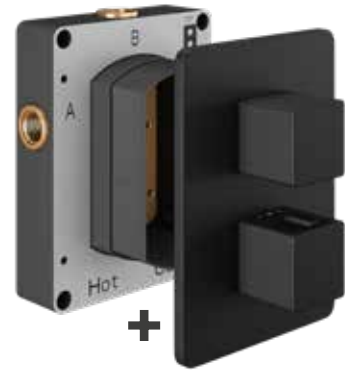

#### 1 Outlet

1 OUTLET EZ<sub>2</sub> THERMOSTATIC CONCEALED SHOWER VALVE AND 2 HANDLE FINISHING SET

**TSEZ-92-2071**

**£534.00**

min  
0.5  
bar