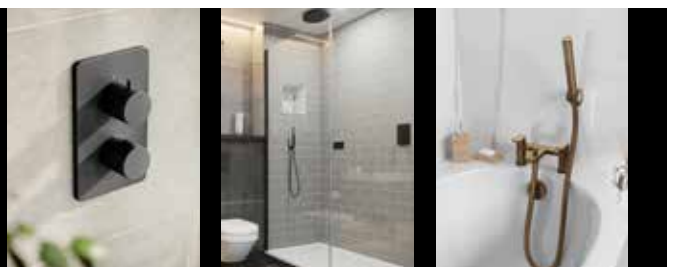

Complete Set - 3 Handles

3 Outlet – up to 2 outlets can be controlled simultaneously

3 OUTLET EZ₃ THERMOSTATIC CONCEALED SHOWER VALVE AND 3 HANDLE FINISHING SET

TSEZ-93-2063

£739.00

min
0.5
bar

Watch the EZ box video

Shop the range

For individual EZ Box components
and the full colour range see pages 178-181