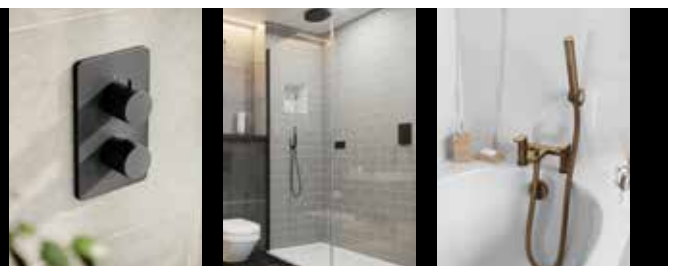

Complete Set - 3 Handles

3 Outlet – up to 2 outlets can be controlled simultaneously

3 OUTLET EZ₃ THERMOSTATIC CONCEALED SHOWER VALVE AND 3 HANDLE FINISHING SET

TSEZ-93-0273

£689.00

min
0.5
bar

Optional Metal Fixing Plate
(Not suitable for the EZ₃ box)

EPFP-05-3005
£39.00

Watch the EZ box video

Shop the range

For individual EZ Box components
and the full colour range see pages 178-181