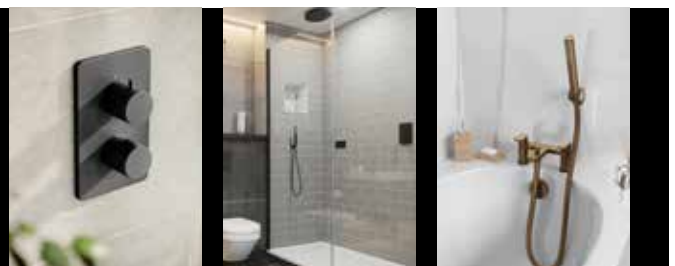

#### 3 Outlet – up to 2 outlets can be controlled simultaneously

3 OUTLET EZ<sub>3</sub> THERMOSTATIC CONCEALED SHOWER VALVE AND 3 HANDLE FINISHING SET

**TSEZ-93-2863**

**£779.00**

min  
0.5  
bar

Optional Metal Fixing Plate  
(Not suitable for the EZ<sub>3</sub> box)

## Iso - Shower Accessories - Brushed Bronze

ROUND FIXED SHOWER HEAD 250mm

TBTS-418-5025

£199.00

ROUND FIXED WALL ARM 380mm

TBTS-418-6038

£59.00

ROUND FIXED CEILING ARM 250mm