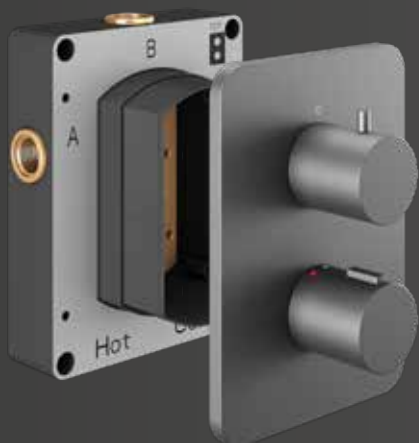

UNIVERSAL DESIGN