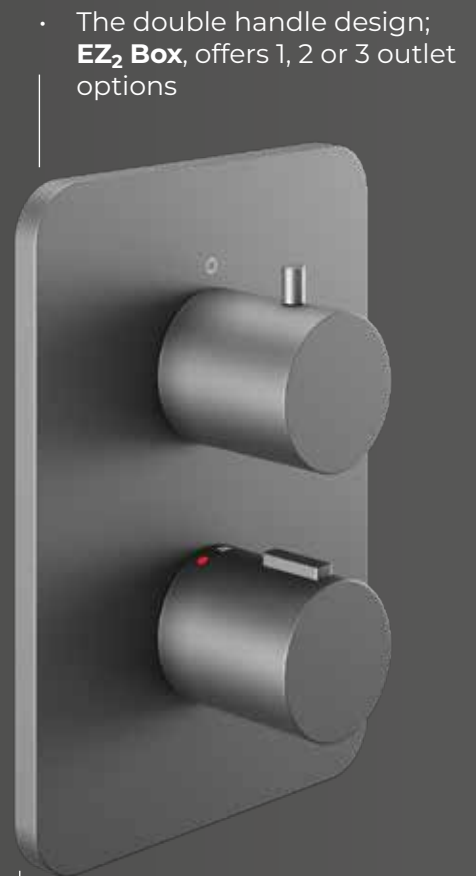

- The double handle design; **EZ<sub>2</sub> Box**, offers 1, 2 or 3 outlet options

- Triple handle option also available; The **EZ<sub>3</sub> Box**, can control up to 3 outlets, with two outlets being used simultaneously if required.