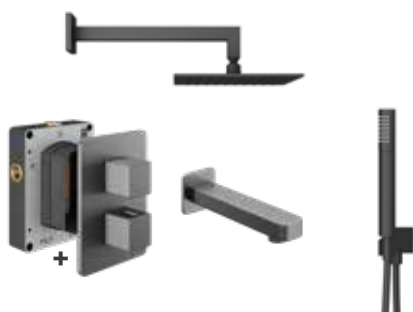

DESCRIPTION	PRODUCT CODE	PRICE
CHROME	TBKT-25-0275	£996.00
BRUSHED NICKEL	TBKT-25-0775	£1,169.00
MATT BLACK	TBKT-25-2075	£1,079.00
BRUSHED BRONZE	TBKT-25-2875	£1,169.00
MATT ANTHRACITE	TBKT-25-8675	£1,169.00

PACK 6 – SQUARE

3 outlet shower valve, fixed square shower head & wall arm, handset, bath filler