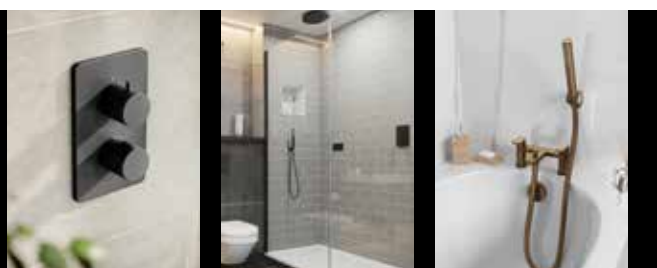

Complete Set - 3 Handles

3 Outlet – up to 2 outlets can be controlled simultaneously

3 OUTLET EZ₃ THERMOSTATIC CONCEALED SHOWER VALVE AND 3 HANDLE FINISHING SET

TSEZ-93-0273

£689.00

min
0.5
bar

Optional Metal Fixing Plate
(Not suitable for the EZ₃ box)

EPFP-05-3005
£39.00

Watch the EZ box video

Shop the range

For individual EZ Box components
and the full colour range see pages 178-181