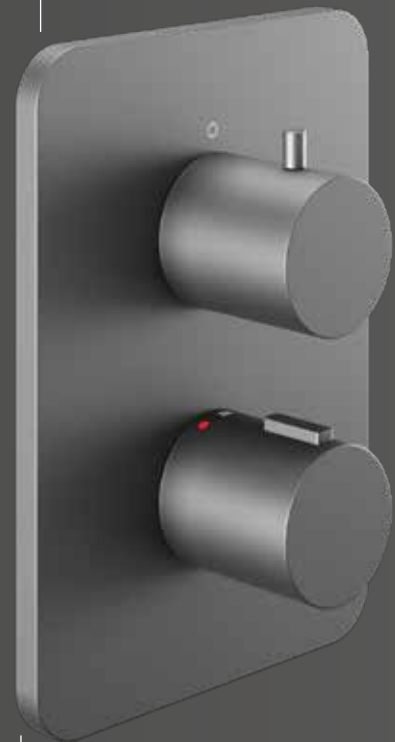

# EZ Box Thermostatic Shower Valve

- Anti-scale Thermostatic Cartridge

- The double handle design; **EZ<sub>2</sub> Box**, offers 1, 2 or 3 outlet options

- Triple handle option also available; The **EZ<sub>3</sub> Box**, can control up to 3 outlets, with two outlets being used simultaneously if required.