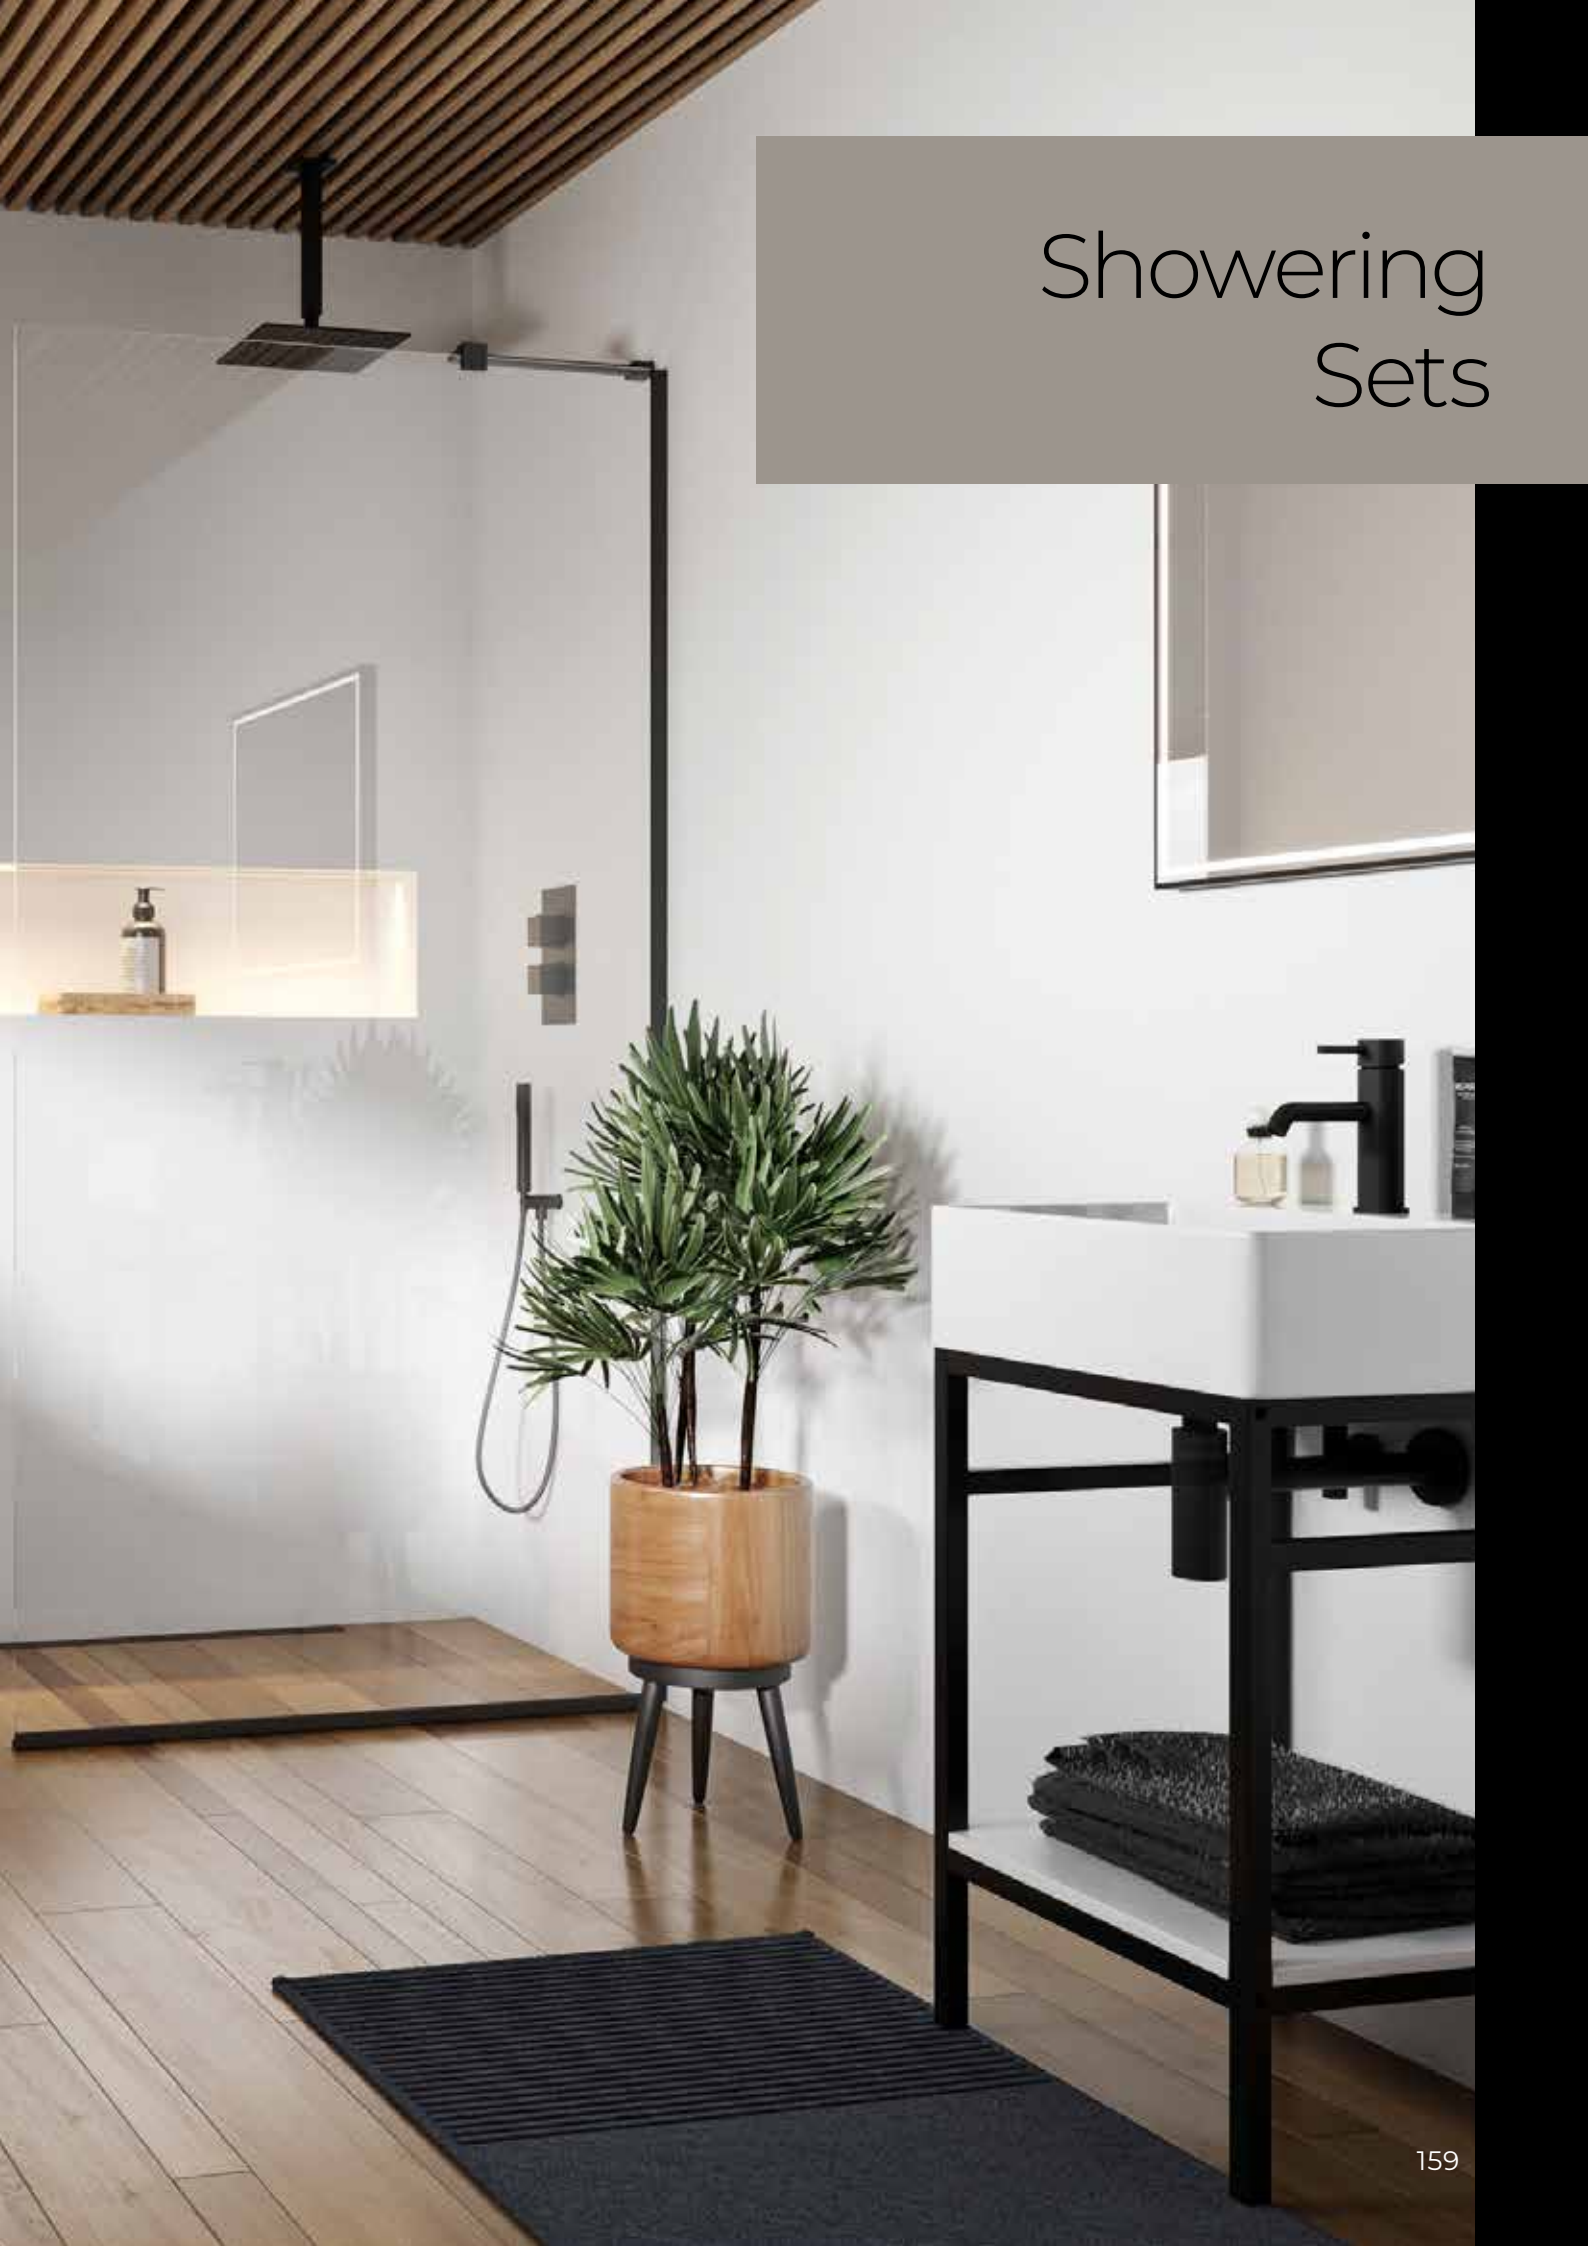

Showering Sets