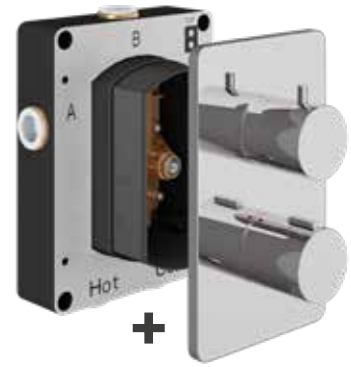

Ki - Shower Valves - Chrome

Complete sets include the EZ box and finishing set