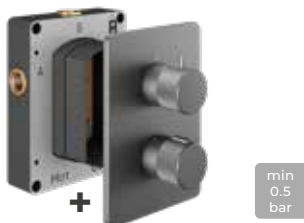

3 outlet - 2 Iso Pro Knurled Handles