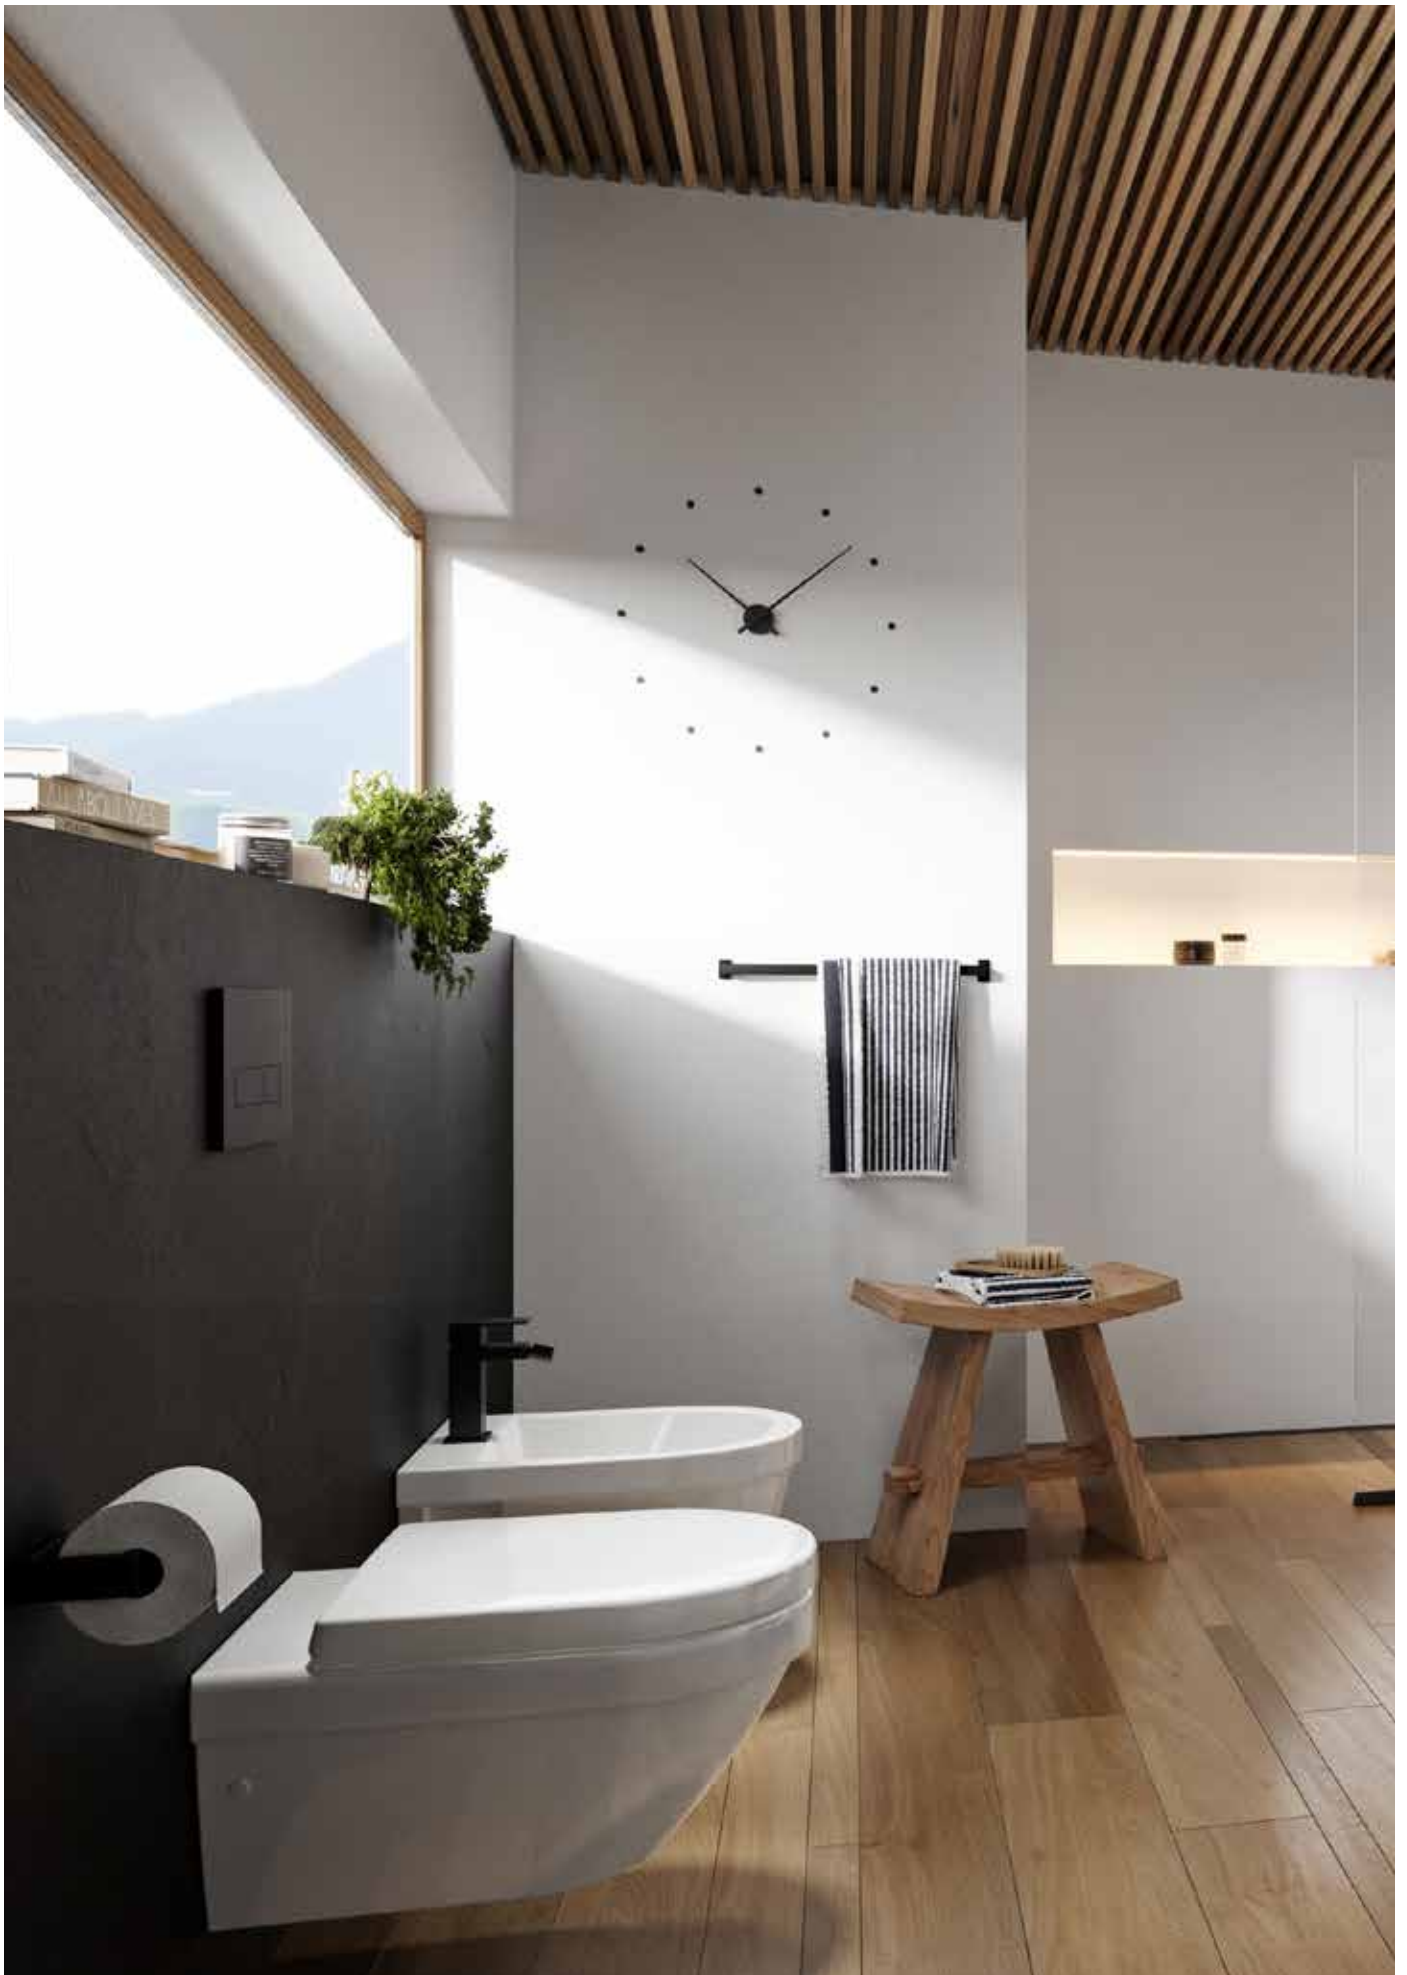

### GLISS AUTO ELECTRONIC PRESS PANEL WITH MANUAL FLUSH OPTION

**Key Features:**

- Gliss auto press panels are suitable for all 1180mm Cisterns and WC frames
- Mains operated
- Touchless full or half flush control

**EPPR-60-05BK**  
**£699.00**

For more information and instructional videos check out our YouTube channel or visit [www.abacus-bathrooms.co.uk](http://www.abacus-bathrooms.co.uk)

**0.82m WALL-MOUNTED BIDET FRAME**