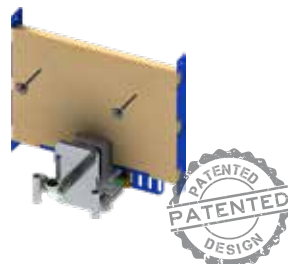

MODUL 1 WITH
CHROME TRAP