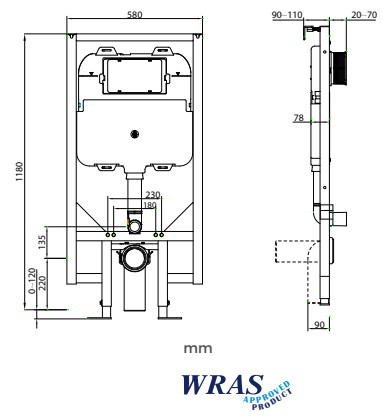

Slimline WC Frame

9cm SLIMLINE WC FRAME

1. **Key Features:**
2. 80mm depth cistern
   - Front access only
   - Supplied with both straight and angled soil pipe
   - Suitable for all press panels
   - Supplied with full pre-wall installation bolt kit adjustable from 90mm - 110mm depth
   - The siphon can be modified to provide a full flush of either 6L / 3L (standard) or 4.5L / 3L

EPWC-30-2005
£399.00

SLIMLINE FRAME TILEABLE BOX

1. **Key Features:**
2. Tiles, frame, press panel and WC not included.

EPAC-25-0005
£235.00