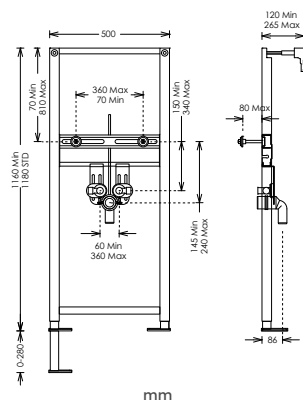

### 0.82m/ 0.98m WALL-MOUNTED BASIN FRAME

**Key Features:**

- Easi-plan basin frame 820 - 980mm height
- Can be height adjusted from 820mm to 980mm by extending the feet and adjusting fixing and connection points
- Supplied with full pre-wall installation bolt kit adjustable depth from 120mm - 265mm

### 1.18m WALL-MOUNTED BASIN FRAME

**Key Features:**

- Easi-plan basin frame 1180mm height
- Supplied with full pre-wall installation bolt kit adjustable depth from 120mm - 265mm

**EPBA-05-2005**  
**£229.00**