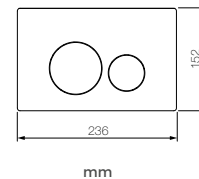

DESCRIPTION	PRODUCT CODE	PRICE
ISO 2 PRESS PANEL - CHROME	EPPR-35-05CP	£65.00
ISO 2 PRESS PANEL - SATIN	EPPR-35-05SA	£65.00
ISO 2 PRESS PANEL - BLACK	EPPR-35-05BK	£65.00
ISO 2 PRESS PANEL - WHITE	EPPR-35-05WH	£49.00