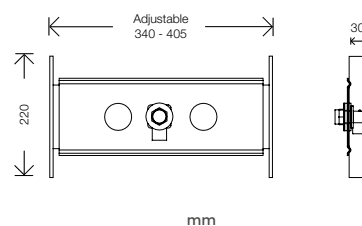

Key Features:

- Fixed shower heads
- Shower wall outlets
- Body jets

EPFP-05-0505

£29.40

For use with: