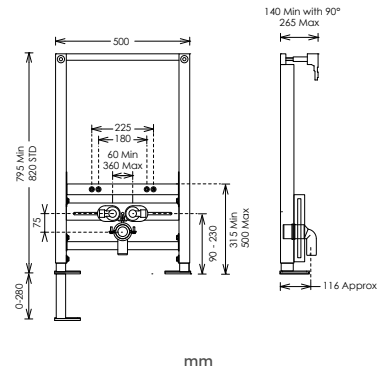

**EPPR-60-05BK**  
**£699.00**

For more information and instructional videos check out our YouTube channel or visit [www.abacus-bathrooms.co.uk](http://www.abacus-bathrooms.co.uk)

**0.82m WALL-MOUNTED BIDET FRAME**

**Key Features:**

- 820mm Bidet Frame
- Supplied with full pre-wall installation bolt kit adjustable depth from 120mm - 265mm

EPBI-05-1005

**£289.00**

**0.98m WALL-MOUNTED BIDET FRAME**

**Key Features:**

- 980mm Bidet Frame
- Supplied with full pre-wall installation bolt kit adjustable depth from 120mm - 265mm

EPBI-05-1505

**£289.00**

**1.18m WALL-MOUNTED BIDET FRAME**

**Key Features:**

- 1180mm Bidet Frame
- Supplied with full pre-wall installation bolt kit adjustable depth from 120mm - 265mm

EPBI-05-2005

**£289.00**