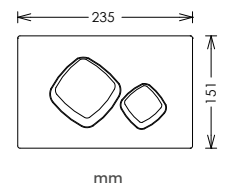

DESCRIPTION	PRODUCT CODE	PRICE
MODE PRESS PANEL - CHROME	EPPR-15-05CP	£40.00
MODE PRESS PANEL - SATIN CHROME	EPPR-15-05SA	£40.00
MODE PRESS PANEL - WHITE	EPPR-15-05WH	£40.00