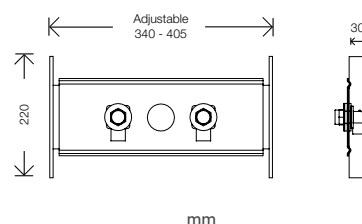

# Installation fitting plates

Perfect for creating the ultimate build quality for your bathroom.

½" SINGLE FITTING PLATE

**Key Features:**

- Fixed shower heads
- Shower wall outlets
- Body jets

EPFP-05-0505

**£29.40**

For use with:

½" DOUBLE FITTING PLATE

**Key Features:**

- Wall-mounted bath taps
- Surface bar type shower valves

EPFP-05-1005

**£36.00**

For use with: