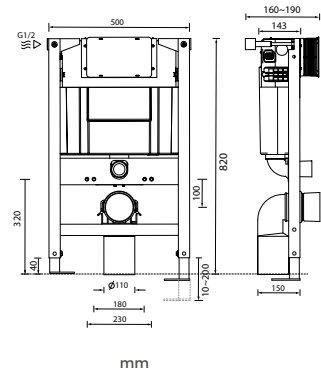

0.82m WALL-MOUNTED WC FRAME

Key Features:

- 820mm WC frame with dual flush cistern
- Top or front access
- Suitable for all press panels
- Supplied with full pre-wall installation kit (extension bolts included)
- The siphon can be modified to provide a full flush of either 6L/3L (standard) or 4.5L/3L
- Supplied with both straight and angled soil pipe

EPWC-05-1005
£389.00

0.98m WALL-MOUNTED WC FRAME

Key Features:

- 980mm WC frame with dual flush cistern
- Top or front access
- Suitable for all press panels
- Supplied with full pre-wall installation kit (extension bolts included)
- The siphon can be modified to provide a full flush of either 6L/3L (standard) or 4.5L/3L
- Supplied with both straight and angled soil pipe

EPWC-05-1505
£389.00

1.18m WALL-MOUNTED WC FRAME

Key Features:

- 1180mm WC frame with dual flush cistern
- Front access only
- Suitable for all press panels
- Supplied with full pre-wall installation kit (extension bolts included)
- The siphon can be modified to provide a full flush of either 6L/3L
- Supplied with both straight and angled soil pipe

EPWC-05-2005
£389.00