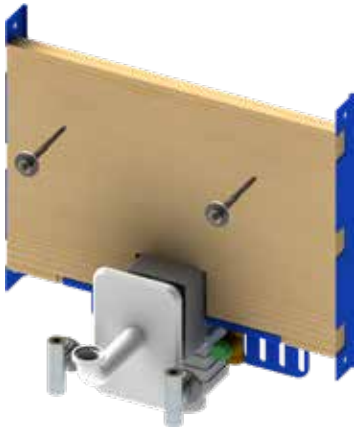

## MODUL TWO BASIN FRAME

The solution for basin shelving, bottle traps and basin outlets

MODUL ONE BASIN FRAME WITH IN-WALL TRAP

White Trap

EPBA-10-0010  
£189.00

Chrome Trap

EPBA-10-0015  
£199.00

Key Features: