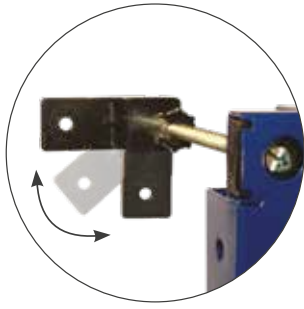

# Standard Frame Features

Frames supplied complete with extension bolt set and quick fix nuts

Wall bracket and top of frame designed for easy shelf installation

All cisterns supplied with easy use water isolation valve

Easy install wall brackets for vertical or horizontal fixing

-  Trend 2
-  Iso 2
-  Stainless Steel
-  Edge

A large selection of designer press panels

WRAS approved dual flush cistern adjustable from 6/3 litre to 4.5/3 litre