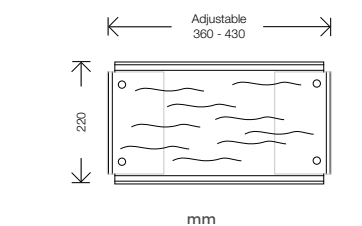

Key Features:

- Concealed shower valves

EPFP-05-2005

£36.00

For use with: