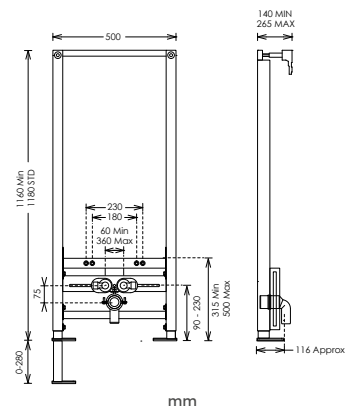

**Key Features:**

- 820mm Bidet Frame
- Supplied with full pre-wall installation bolt kit adjustable depth from 120mm - 265mm

EPBI-05-1005

**£289.00**

**0.98m WALL-MOUNTED BIDET FRAME**

**Key Features:**

- 980mm Bidet Frame
- Supplied with full pre-wall installation bolt kit adjustable depth from 120mm - 265mm

EPBI-05-1505

**£289.00**

**1.18m WALL-MOUNTED BIDET FRAME**

**Key Features:**

- 1180mm Bidet Frame
- Supplied with full pre-wall installation bolt kit adjustable depth from 120mm - 265mm

EPBI-05-2005

**£289.00**