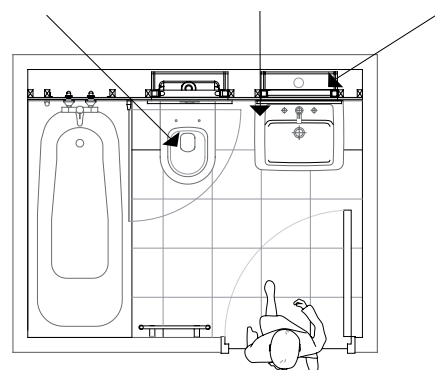

Complete Sanitary Fixing Solutions

- Easi-plan is an ultra flexible range of concealed sanitaryware installation frames that allow the bathroom designer to design with flair and imagination with no need to compromise installation quality.
- The hidden frames cover all aspects of sanitaryware and brassware installation including WCs, basins and bidets. They create a pre-wall fixing system eliminating the need for unsightly pipe boxing and exposed pipes.
- Easi-plan has been designed specifically for the UK market and its innovative design and installation features make this the future of bathroom design.

PRE-WALL INSTALLATION PLANNING

The key to any stylish bathroom is in the planning. With Easi-plan any bathroom structure is possible and space can be used more efficiently. Some examples of innovative use of pre-wall design are shown opposite.

The Easi-plan range is not just restricted to sanitaryware fixing frames. Using the voids created by the Easi-plan frame offers the option of having stylish recessed natural timber cabinets to make maximum use of space within the bathroom. These offer vital storage space, an area often overlooked in bathrooms, whilst giving the room the ultimate designer look.