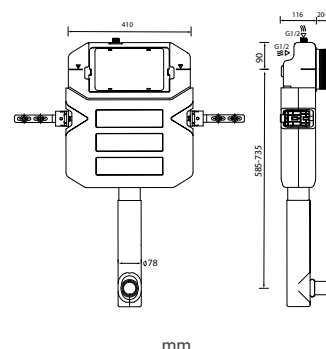

0.82m EASI-PLAN DUAL FLUSH CISTERN ONLY

Key Features:

- 820mm concealed dual flush cistern
- Suitable for all press panels
- Top or front access
- The siphon can be modified to provide a full flush of either 6L / 3L (standard) or 4.5L / 3L
- Supplied as cistern only with mounting brackets. Does not include soil pipe.

EPWC-25-1005

£169.00

0.98m EASI-PLAN DUAL FLUSH CISTERN ONLY

Key Features:

- 980mm concealed dual flush cistern
- Suitable for all press panels
- Top or front access
- The siphon can be modified to provide a full flush of either 6L / 3L (standard) or 4.5L / 3L
- Supplied as cistern only with mounting brackets. Does not include soil pipe.

EPWC-25-1505

£169.00

1.18m EASI-PLAN DUAL FLUSH CISTERN ONLY

Key Features:

- 1180mm concealed dual flush cistern
- Suitable for all press panels
- Front access only
- The siphon can be modified to provide a full flush of either 6L / 3L (standard) or 4.5L / 3L
- Supplied as cistern only with mounting brackets. Does not include soil pipe.

EPWC-25-2005

£169.00