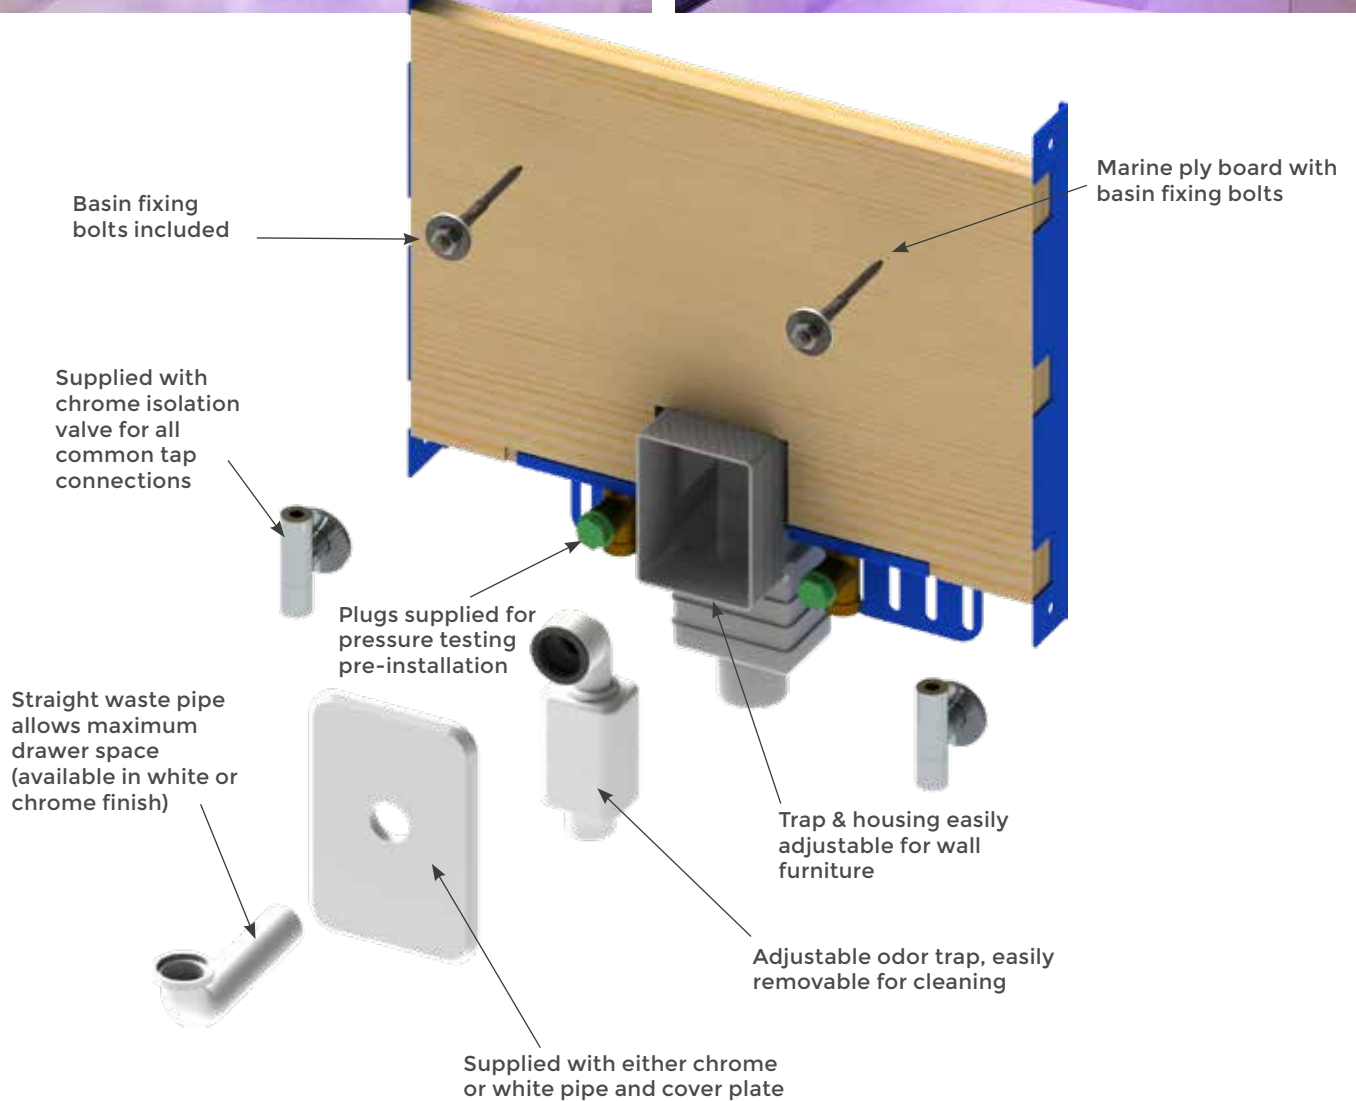

MODUL ONE BASIN FRAME

The perfect solution for under-basin furniture