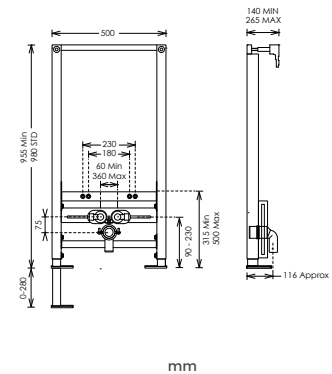

**Key Features:**

- 820mm Bidet Frame
- Supplied with full pre-wall installation bolt kit adjustable depth from 120mm - 265mm

EPBI-05-1005

**£289.00**

**0.98m WALL-MOUNTED BIDET FRAME**

**Key Features:**

- 980mm Bidet Frame
- Supplied with full pre-wall installation bolt kit adjustable depth from 120mm - 265mm

EPBI-05-1505

**£289.00**

**1.18m WALL-MOUNTED BIDET FRAME**

**Key Features:**

- 1180mm Bidet Frame
- Supplied with full pre-wall installation bolt kit adjustable depth from 120mm - 265mm

EPBI-05-2005

**£289.00**