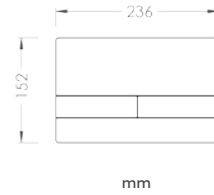

Key Features:

- Edge press panels are suitable for all WC frames and 820, 980, 1180 Cisterns

DESCRIPTION	PRODUCT CODE	PRICE
EDGE FLUSH PLATE CHROME	EPPR-48-05CP	£69.00
EDGE FLUSH PLATE SATIN	EPPR-48-05SA	£69.00
EDGE FLUSH PLATE WHITE	EPPR-48-05WH	£69.00
EDGE FLUSH PLATE BLACK	EPPR-48-05BK	£69.00
EDGE FLUSH PLATE BRONZE	EPPR-48-05MB	£139.00
EDGE FLUSH PLATE MATT ANTHRACITE	EPPR-48-05AN	£79.00