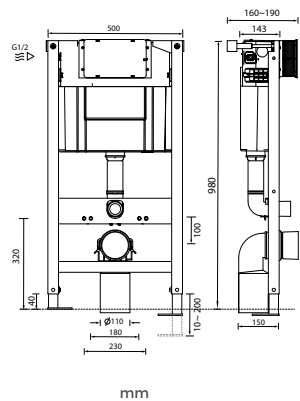

0.82m WALL-MOUNTED WC FRAME

Key Features:

- 820mm WC frame with dual flush cistern
- Top or front access
- Suitable for all press panels
- Supplied with full pre-wall installation kit (extension bolts included)
- The siphon can be modified to provide a full flush of either 6L/3L (standard) or 4.5L/3L
- Supplied with both straight and angled soil pipe

EPWC-05-1005
£389.00

0.98m WALL-MOUNTED WC FRAME

Key Features:

- 980mm WC frame with dual flush cistern
- Top or front access
- Suitable for all press panels
- Supplied with full pre-wall installation kit (extension bolts included)
- The siphon can be modified to provide a full flush of either 6L/3L (standard) or 4.5L/3L
- Supplied with both straight and angled soil pipe

EPWC-05-1505
£389.00

1.18m WALL-MOUNTED WC FRAME

Key Features:

- 1180mm WC frame with dual flush cistern
- Front access only
- Suitable for all press panels
- Supplied with full pre-wall installation kit (extension bolts included)
- The siphon can be modified to provide a full flush of either 6L/3L
- Supplied with both straight and angled soil pipe

EPWC-05-2005
£389.00