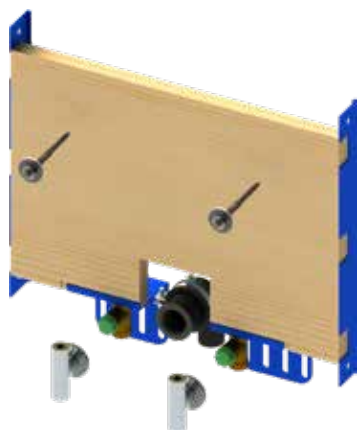

MODUL TWO BASIN FRAME FOR USE WITH BOTTLE TRAP

EPBA-10-0020
£169.00

Key Features:

- Neat and tidy plumbing
- Supplied with two chrome isolation valves for all common tap connections
- Marine ply board allows secure basin fitting with bolts included
- Supplied with secure fixing points for furniture brackets