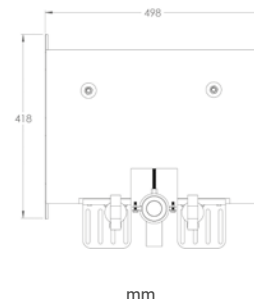

Additional Suggested Items - Brushed Bronze - visit www.abacus-bathrooms.co.uk

Professional
Basin Waste