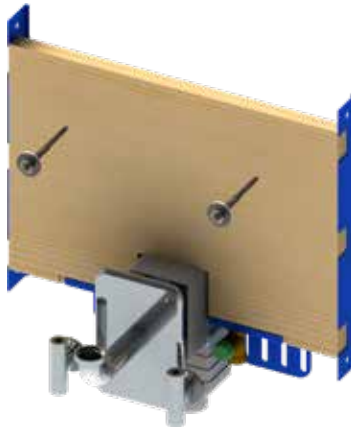

## MODUL TWO BASIN FRAME

The solution for basin shelving, bottle traps and basin outlets

MODUL ONE BASIN FRAME WITH IN-WALL TRAP

White Trap

EPBA-10-0010  
£189.00

Chrome Trap

EPBA-10-0015  
£199.00

Key Features: