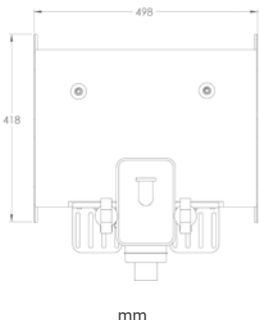

## MODUL TWO BASIN FRAME

The solution for basin shelving, bottle traps and basin outlets

MODUL ONE BASIN FRAME WITH IN-WALL TRAP

White Trap

EPBA-10-0010  
£189.00

Chrome Trap

EPBA-10-0015  
£199.00

Key Features: