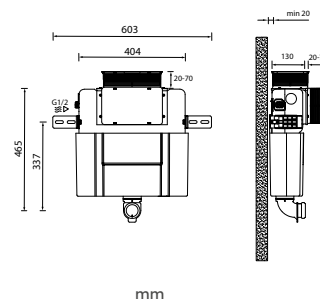

0.82m EASI-PLAN DUAL FLUSH CISTERN ONLY

Key Features:

- 820mm concealed dual flush cistern
- Suitable for all press panels
- Top or front access
- The siphon can be modified to provide a full flush of either 6L / 3L (standard) or 4.5L / 3L
- Supplied as cistern only with mounting brackets. Does not include soil pipe.

EPWC-25-1005

£169.00

0.98m EASI-PLAN DUAL FLUSH CISTERN ONLY

Key Features:

- 980mm concealed dual flush cistern
- Suitable for all press panels
- Top or front access
- The siphon can be modified to provide a full flush of either 6L / 3L (standard) or 4.5L / 3L
- Supplied as cistern only with mounting brackets. Does not include soil pipe.

EPWC-25-1505

£169.00

1.18m EASI-PLAN DUAL FLUSH CISTERN ONLY

Key Features:

- 1180mm concealed dual flush cistern
- Suitable for all press panels
- Front access only
- The siphon can be modified to provide a full flush of either 6L / 3L (standard) or 4.5L / 3L
- Supplied as cistern only with mounting brackets. Does not include soil pipe.

EPWC-25-2005

£169.00