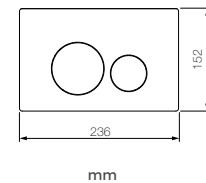

DESCRIPTION	PRODUCT CODE	PRICE
ISO 2S POLISHED STAINLESS STEEL	EPPR-35-05PS	£189.00
ISO 2S BRUSHED STAINLESS STEEL	EPPR-35-05BS	£189.00