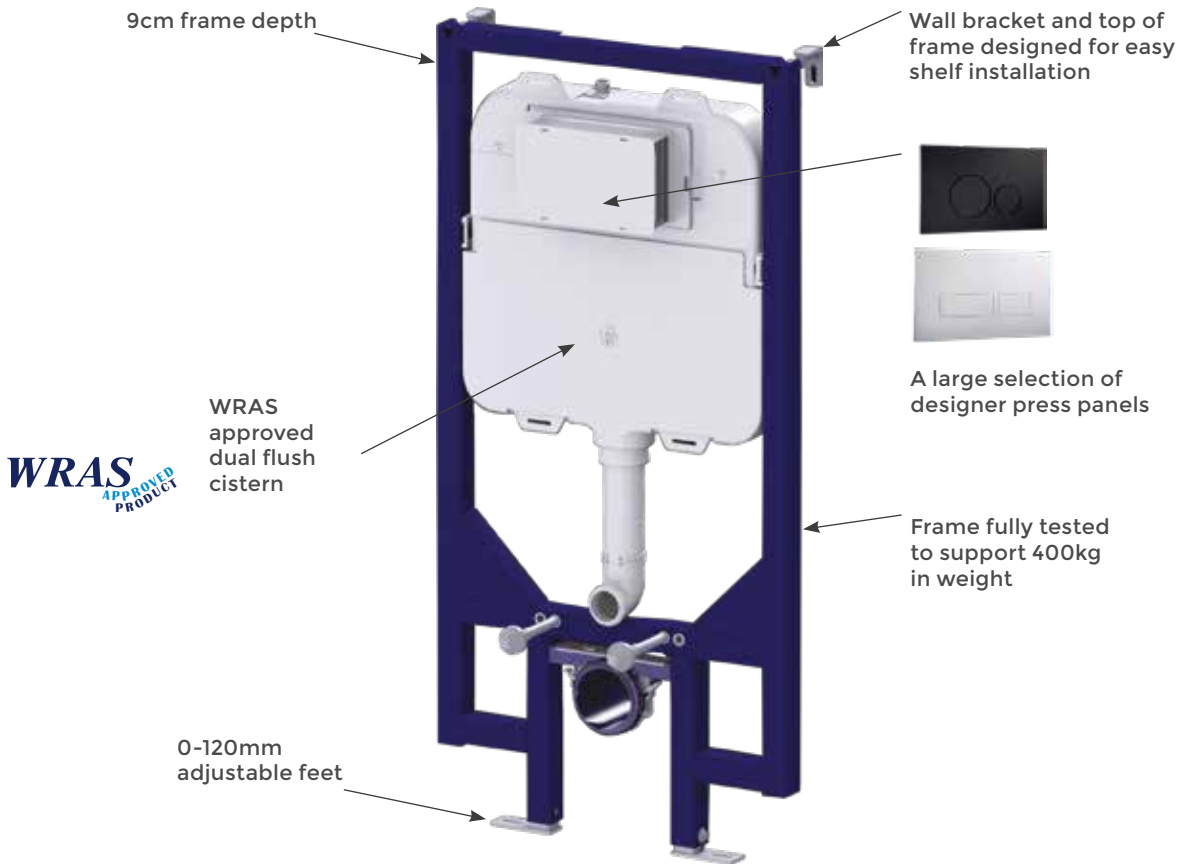

### 0.82m WALL-MOUNTED WC FRAME

**Key Features:**

- 820mm WC frame with dual flush cistern
- Top or front access
- Suitable for all press panels
- Supplied with full pre-wall installation kit (extension bolts included)
- The siphon can be modified to provide a full flush of either 6L/3L (standard) or 4.5L/3L
- Supplied with both straight and angled soil pipe

### 0.98m WALL-MOUNTED WC FRAME

**Key Features:**

- 980mm WC frame with dual flush cistern
- Top or front access
- Suitable for all press panels
- Supplied with full pre-wall installation kit (extension bolts included)
- The siphon can be modified to provide a full flush of either 6L/3L (standard) or 4.5L/3L
- Supplied with both straight and angled soil pipe

### 1.18m WALL-MOUNTED WC FRAME

**Key Features:**

- 1180mm WC frame with dual flush cistern
- Front access only
- Suitable for all press panels
- Supplied with full pre-wall installation kit (extension bolts included)
- The siphon can be modified to provide a full flush of either 6L/3L
- Supplied with both straight and angled soil pipe

## 9cm SLIMLINE WC FRAME

- Key Features:**
- 80mm depth cistern
  - Front access only
  - Supplied with both straight and angled soil pipe
  - Suitable for all press panels
  - Supplied with full pre-wall installation bolt kit adjustable from 90mm - 110mm depth
  - The siphon can be modified to provide a full flush of either 6L / 3L (standard) or 4.5L / 3L