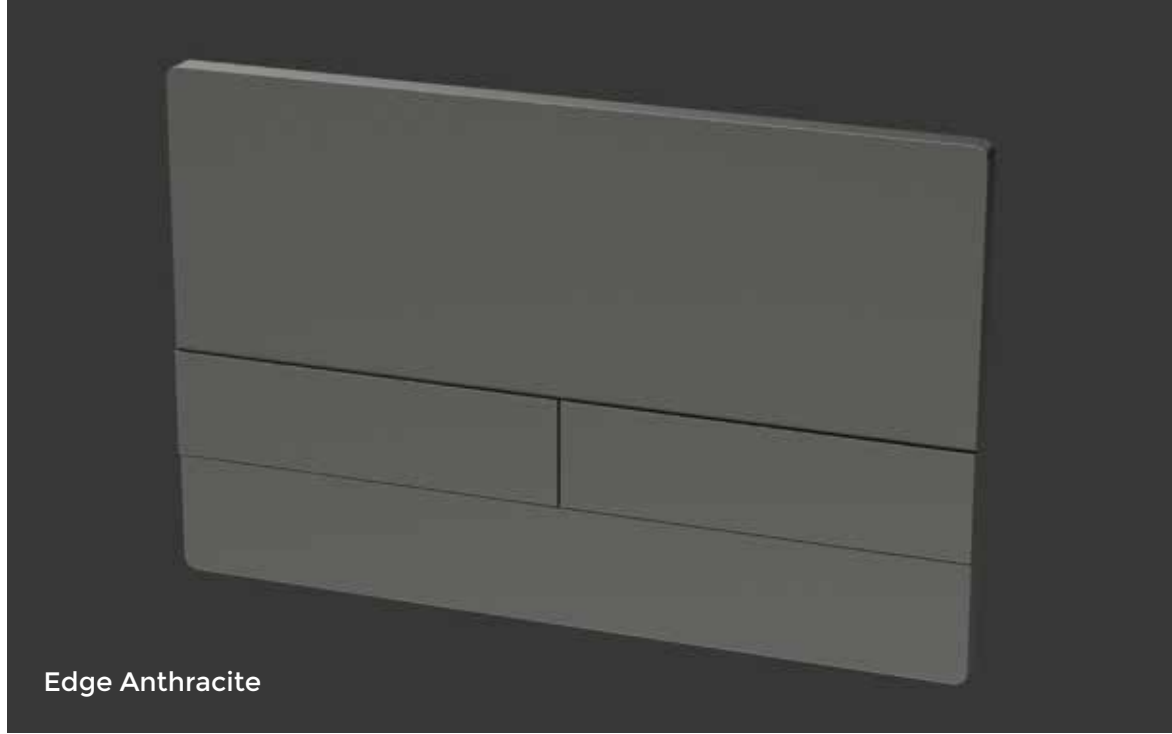

# Easi-Plan Press Panel Design

Trend 2 Brushed Bronze

Edge Anthracite

TREND 2S STAINLESS STEEL BRUSHED OR POLISHED FINISH

Key Features:

- Trend 2S press panels are suitable for all WC frames and 820, 980, 1180 Cisterns