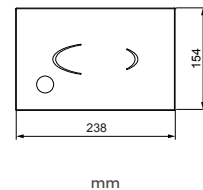

For more information and instructional videos check out our YouTube channel or visit www.abacus-bathrooms.co.uk