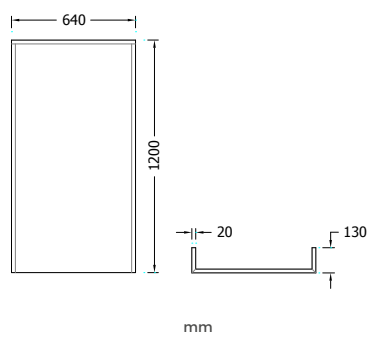

Slimline WC Frame

9cm SLIMLINE WC FRAME

1. **Key Features:**
2. 80mm depth cistern
   - Front access only
   - Supplied with both straight and angled soil pipe
   - Suitable for all press panels
   - Supplied with full pre-wall installation bolt kit adjustable from 90mm - 110mm depth
   - The siphon can be modified to provide a full flush of either 6L / 3L (standard) or 4.5L / 3L

EPWC-30-2005
£399.00

SLIMLINE FRAME TILEABLE BOX

1. **Key Features:**
2. Tiles, frame, press panel and WC not included.

EPAC-25-0005
£235.00