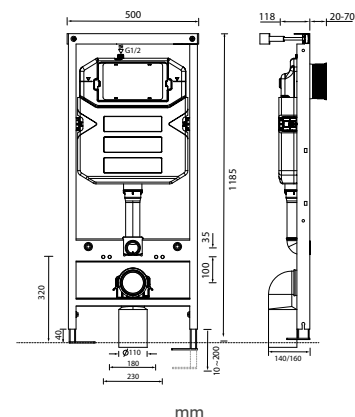

0.82m WALL-MOUNTED WC FRAME

Key Features:

- 820mm WC frame with dual flush cistern
- Top or front access
- Suitable for all press panels
- Supplied with full pre-wall installation kit (extension bolts included)
- The siphon can be modified to provide a full flush of either 6L/3L (standard) or 4.5L/3L
- Supplied with both straight and angled soil pipe

EPWC-05-1005
£389.00

0.98m WALL-MOUNTED WC FRAME

Key Features:

- 980mm WC frame with dual flush cistern
- Top or front access
- Suitable for all press panels
- Supplied with full pre-wall installation kit (extension bolts included)
- The siphon can be modified to provide a full flush of either 6L/3L (standard) or 4.5L/3L
- Supplied with both straight and angled soil pipe

EPWC-05-1505
£389.00

1.18m WALL-MOUNTED WC FRAME

Key Features:

- 1180mm WC frame with dual flush cistern
- Front access only
- Suitable for all press panels
- Supplied with full pre-wall installation kit (extension bolts included)
- The siphon can be modified to provide a full flush of either 6L/3L
- Supplied with both straight and angled soil pipe

EPWC-05-2005
£389.00