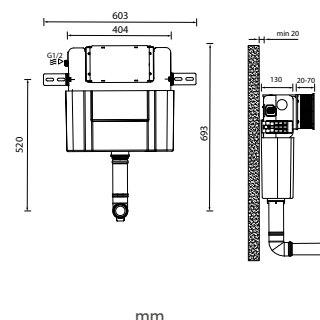

0.82m EASI-PLAN DUAL FLUSH CISTERN ONLY

Key Features:

- 820mm concealed dual flush cistern
- Suitable for all press panels
- Top or front access
- The siphon can be modified to provide a full flush of either 6L / 3L (standard) or 4.5L / 3L
- Supplied as cistern only with mounting brackets. Does not include soil pipe.

EPWC-25-1005

£169.00

0.98m EASI-PLAN DUAL FLUSH CISTERN ONLY

Key Features:

- 980mm concealed dual flush cistern
- Suitable for all press panels
- Top or front access
- The siphon can be modified to provide a full flush of either 6L / 3L (standard) or 4.5L / 3L
- Supplied as cistern only with mounting brackets. Does not include soil pipe.

EPWC-25-1505

£169.00

1.18m EASI-PLAN DUAL FLUSH CISTERN ONLY

Key Features:

- 1180mm concealed dual flush cistern
- Suitable for all press panels
- Front access only
- The siphon can be modified to provide a full flush of either 6L / 3L (standard) or 4.5L / 3L
- Supplied as cistern only with mounting brackets. Does not include soil pipe.

EPWC-25-2005

£169.00