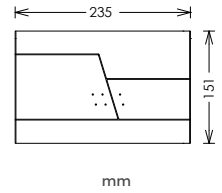

Key Features:

- Zone press panels are suitable for all WC frames and 820, 980, 1180 Cisterns
- Zone press panels are indented and therefore suitable for the blind and partially sighted