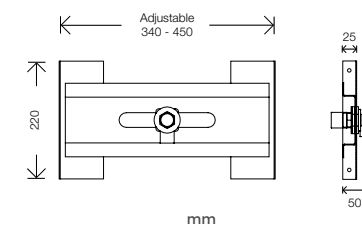

¾" RECESSED FITTING PLATE

**Key Features:**

- Wall-mounted bath spouts

EPFP-05-1505

**£33.00**

For use with:

UNIVERSAL SHOWER VALVE PLATE

**Key Features:**