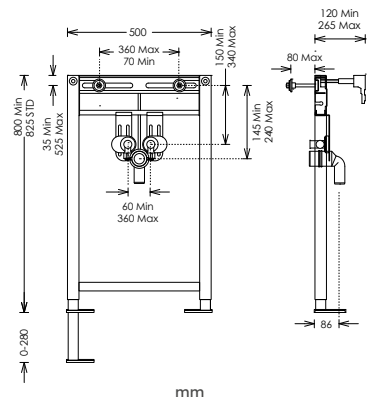

0.82m/ 0.98m WALL-MOUNTED BASIN FRAME

Key Features:

- Easi-plan basin frame 820 - 980mm height
- Can be height adjusted from 820mm to 980mm by extending the feet and adjusting fixing and connection points
- Supplied with full pre-wall installation bolt kit adjustable depth from 120mm - 265mm

EPBA-05-0005
£229.00

1.18m WALL-MOUNTED BASIN FRAME

Key Features:

- Easi-plan basin frame 1180mm height
- Supplied with full pre-wall installation bolt kit adjustable depth from 120mm - 265mm

EPBA-05-2005
£229.00