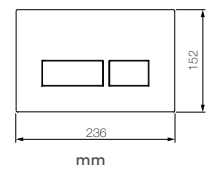

DESCRIPTION	PRODUCT CODE	PRICE
TREND 2S POLISHED STAINLESS STEEL	EPPR-30-05PS	£189.00
TREND 2S BRUSHED STAINLESS STEEL	EPPR-30-05BS	£189.00
TREND 2S BRUSHED BRONZE	EPPR-30-05BB	£199.00