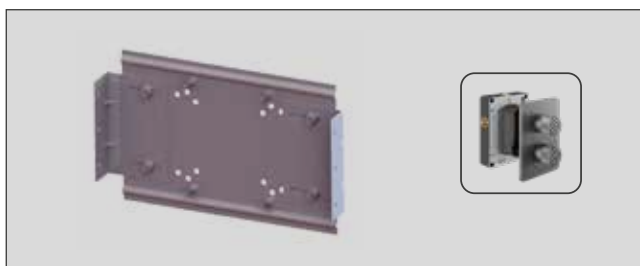

### 1.18m WALL-MOUNTED BASIN FRAME

**Key Features:**

- Easi-plan basin frame 1180mm height
- Supplied with full pre-wall installation bolt kit adjustable depth from 120mm - 265mm

**EPBA-05-2005**  
**£229.00**

# Easi-Plan Installation Fitting Plates

for use with

- recessed shower valves
- thermostatic bar valves
  - shower heads
  - bath spouts
  - water outlets