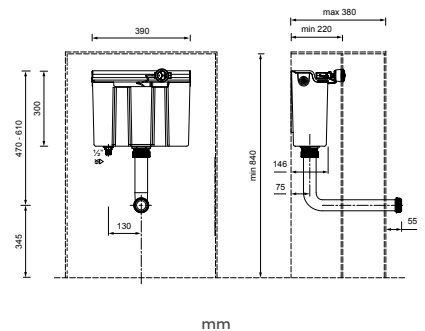

### Basin Frames

820/980mm

1180mm

### 0.82m EASI-PLAN DUAL FLUSH CISTERN ONLY

**Key Features:**

- 820mm concealed dual flush cistern
- Suitable for all press panels
- Top or front access
- The siphon can be modified to provide a full flush of either 6L / 3L (standard) or 4.5L / 3L
- Supplied as cistern only with mounting brackets. Does not include soil pipe.