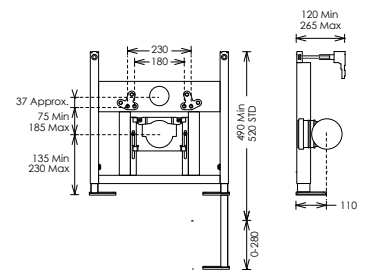

**LOW HEIGHT PAN FIXING FRAME**

**Key Features:**

- Wall-hung support frame only
- Requires separate concealed cistern
- Supplied with full pre-wall installation bolt kit

**EPWC-20-0005**

**£215.00**

mm

Additional Suggested Items - visit [www.abacus-bathrooms.co.uk](http://www.abacus-bathrooms.co.uk)