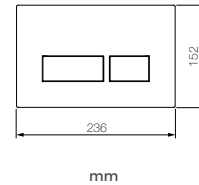

DESCRIPTION	PRODUCT CODE	PRICE
TREND 2 PRESS PANEL - CHROME	EPPR-30-05CP	£65.00
TREND 2 PRESS PANEL - SATIN	EPPR-30-05SA	£65.00
TREND 2 PRESS PANEL - BLACK	EPPR-30-05BK	£65.00
TREND 2 PRESS PANEL - WHITE	EPPR-30-05WH	£49.00