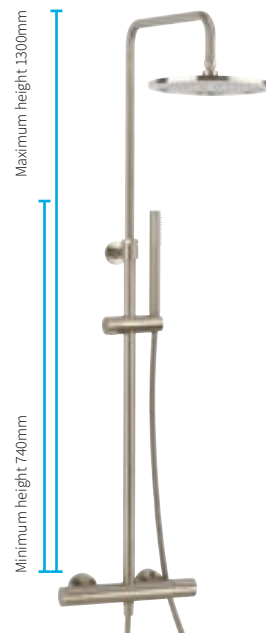

Central Thermostatic Shower Kit

Includes: Shower valve, adjustable riser and shower arm, Ø225mm round fixed head, handset, riser bracket and hose
Valve to head H: 1070mm
Compatible with RM-SHUTOFF
Min 1 bar
KIWA Approved Product

◆ Brushed Stainless Steel Effect

RM530WV+

£699