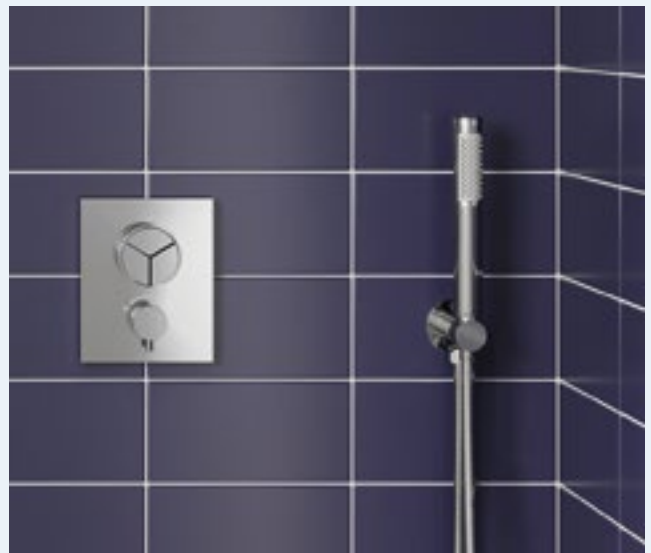

Crossbox Push 3 Outlet Trimset

Must be installed with Crossbox Universal Box
Min 1 bar
KIWA Approved Product

◆ Chrome	
PROCBPUSH2500LBPC	£789
◆ Matt Black	
PROCBPUSH2500LBPM	£909
◆ Brushed Stainless Steel Effect	
PROCBPUSH2500LBPV	£909