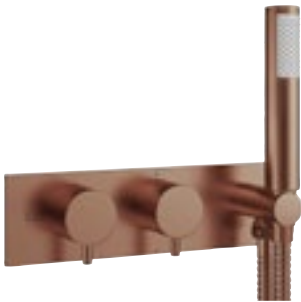

Brushed Bronze	
<b>PRO3001LBPBZ</b>	<b>£279</b>

**Concealed Thermostatic Valve**

Min 0.2 bar  
 WRAS, KIWA & TMV2 Approved Product

3 Outlet Valve	
<b>WLBP3001R+</b>	<b>£539</b>

**NEW**  
**2 Outlet 2 Handle Trimset & Handset**  
 Etched with bath/handset  
 Must be installed with a concealed valve