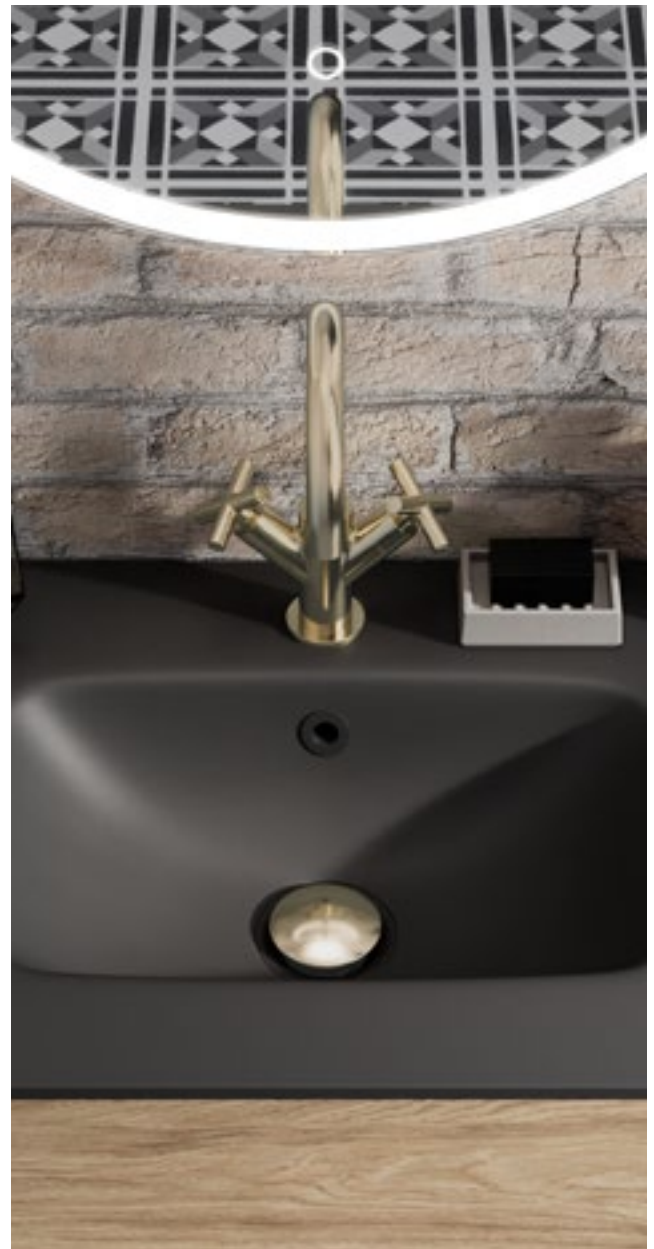

Bath 5 Hole Set with Crosshead

H: 250mm P: 191mm
Min 2 bar

◆ Brushed Brass
PRC450DF **£669**