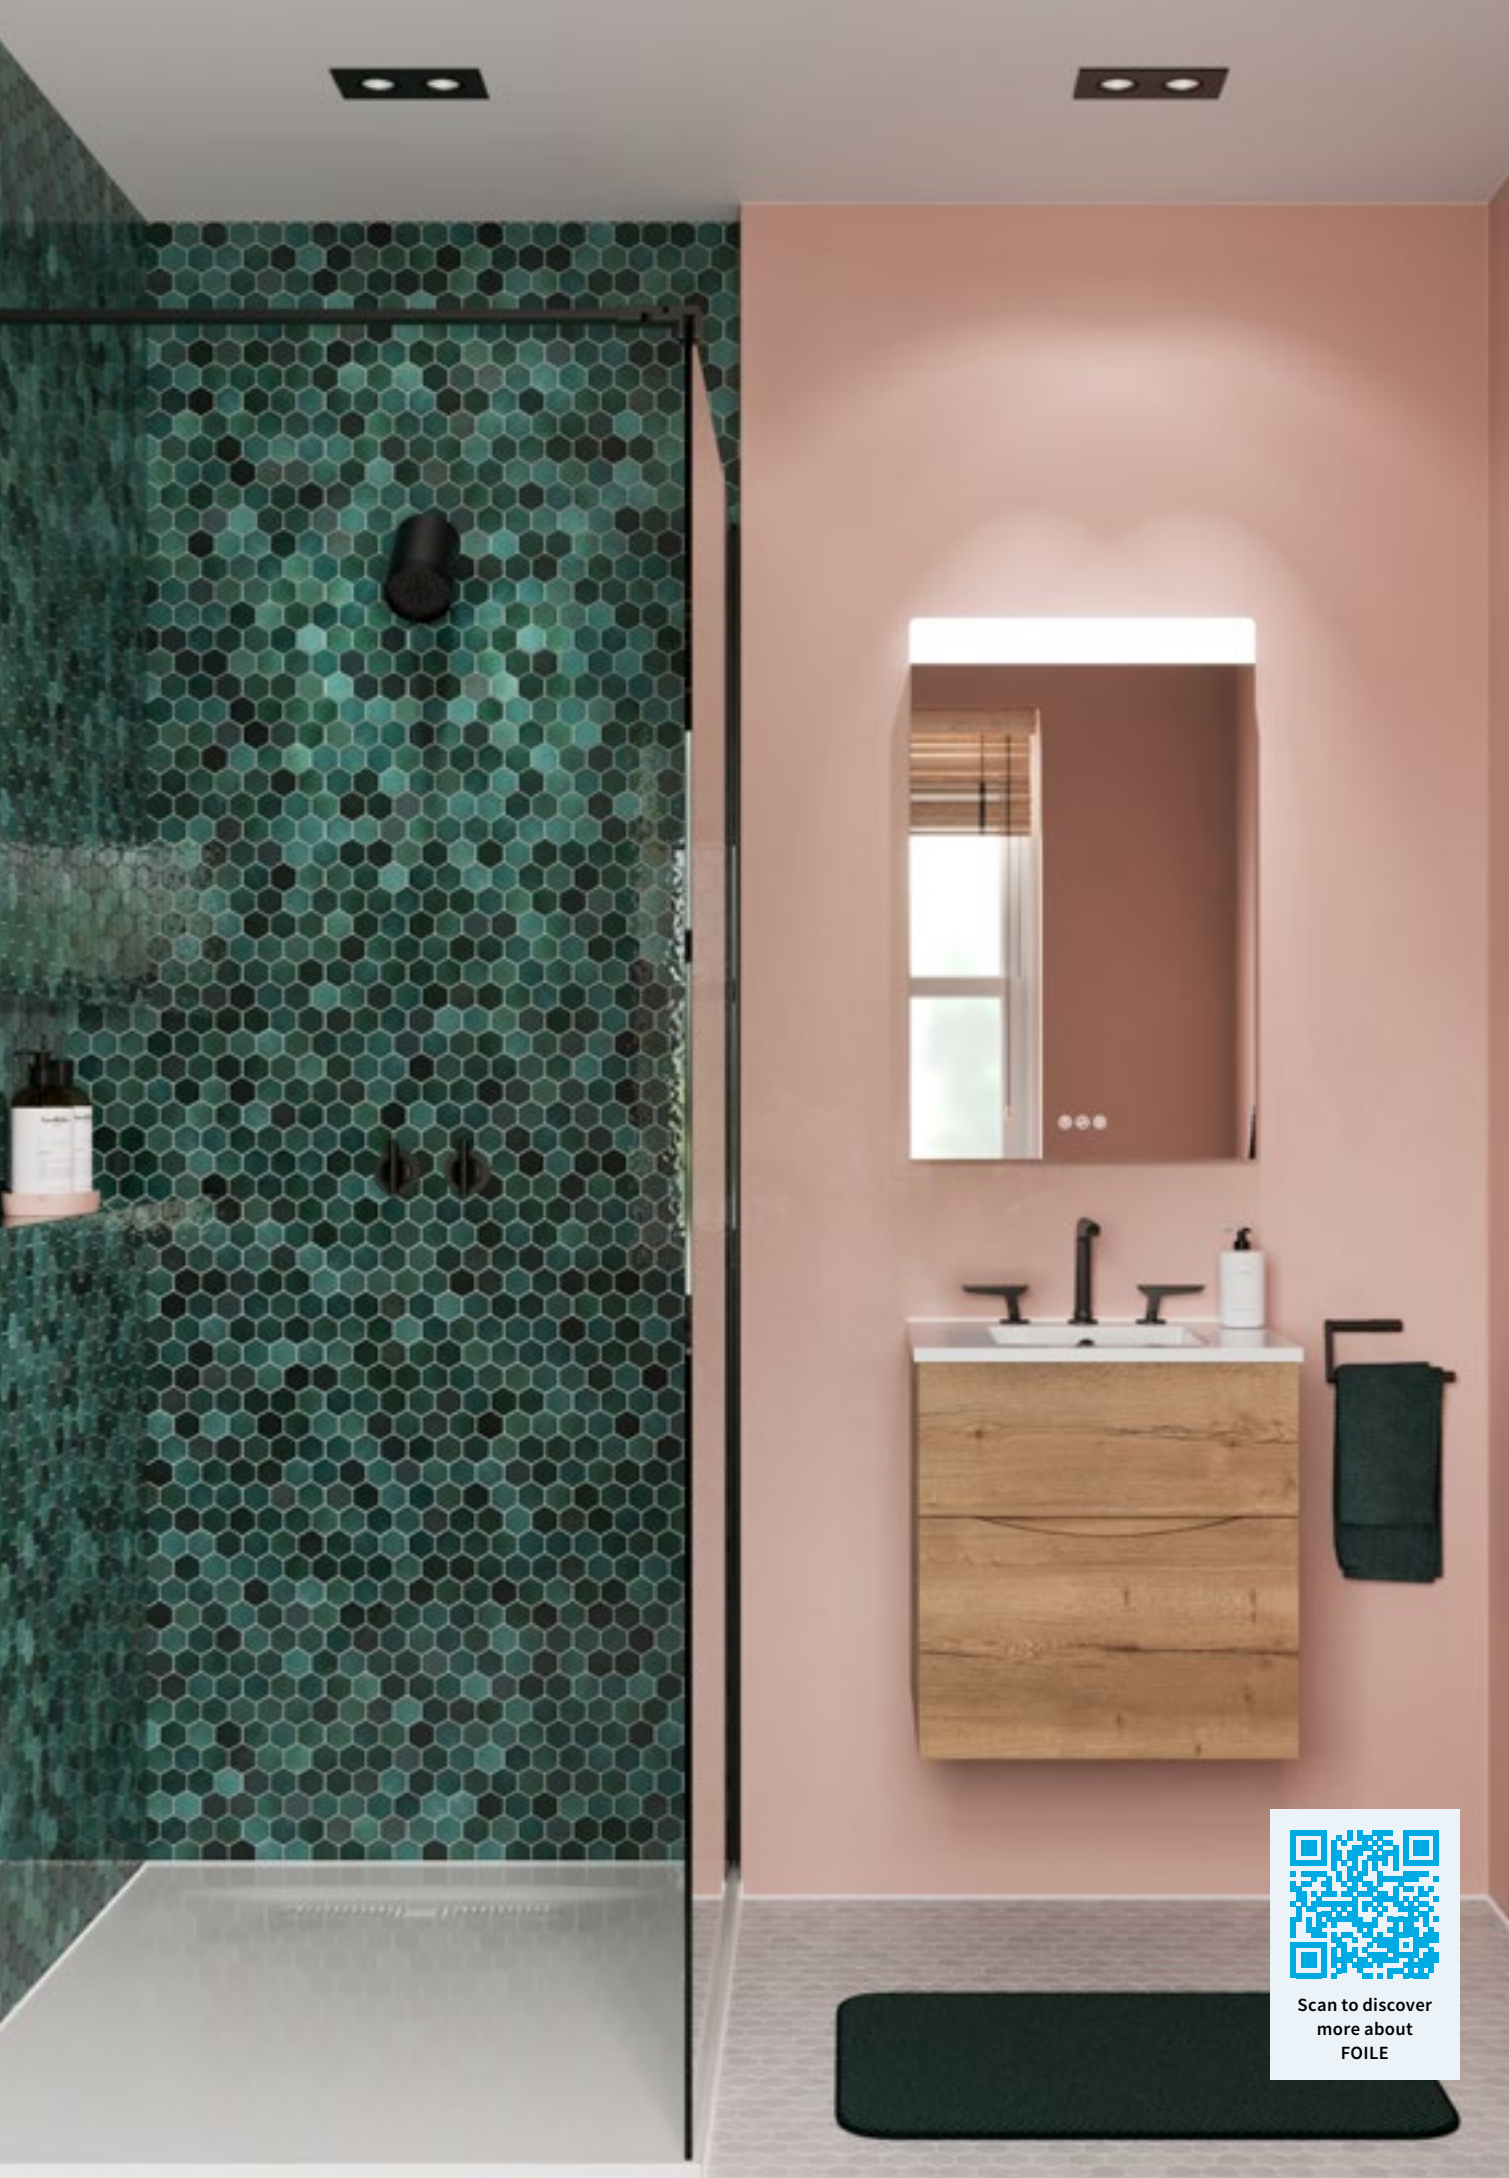

Scan to discover more about FOILE