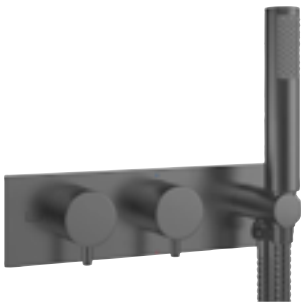

◆ Slate	
<b>PRO3001LBPT</b>	<b>£279</b>

**Concealed Thermostatic Valve**

Min 0.2 bar  
 WRAS, KIWA & TMV2 Approved Product

3 Outlet Valve	
<b>WLBP3001R+</b>	<b>£539</b>

**NEW**  
**2 Outlet 2 Handle Trimset & Handset**  
 Etched with bath/handset  
 Must be installed with a concealed valve