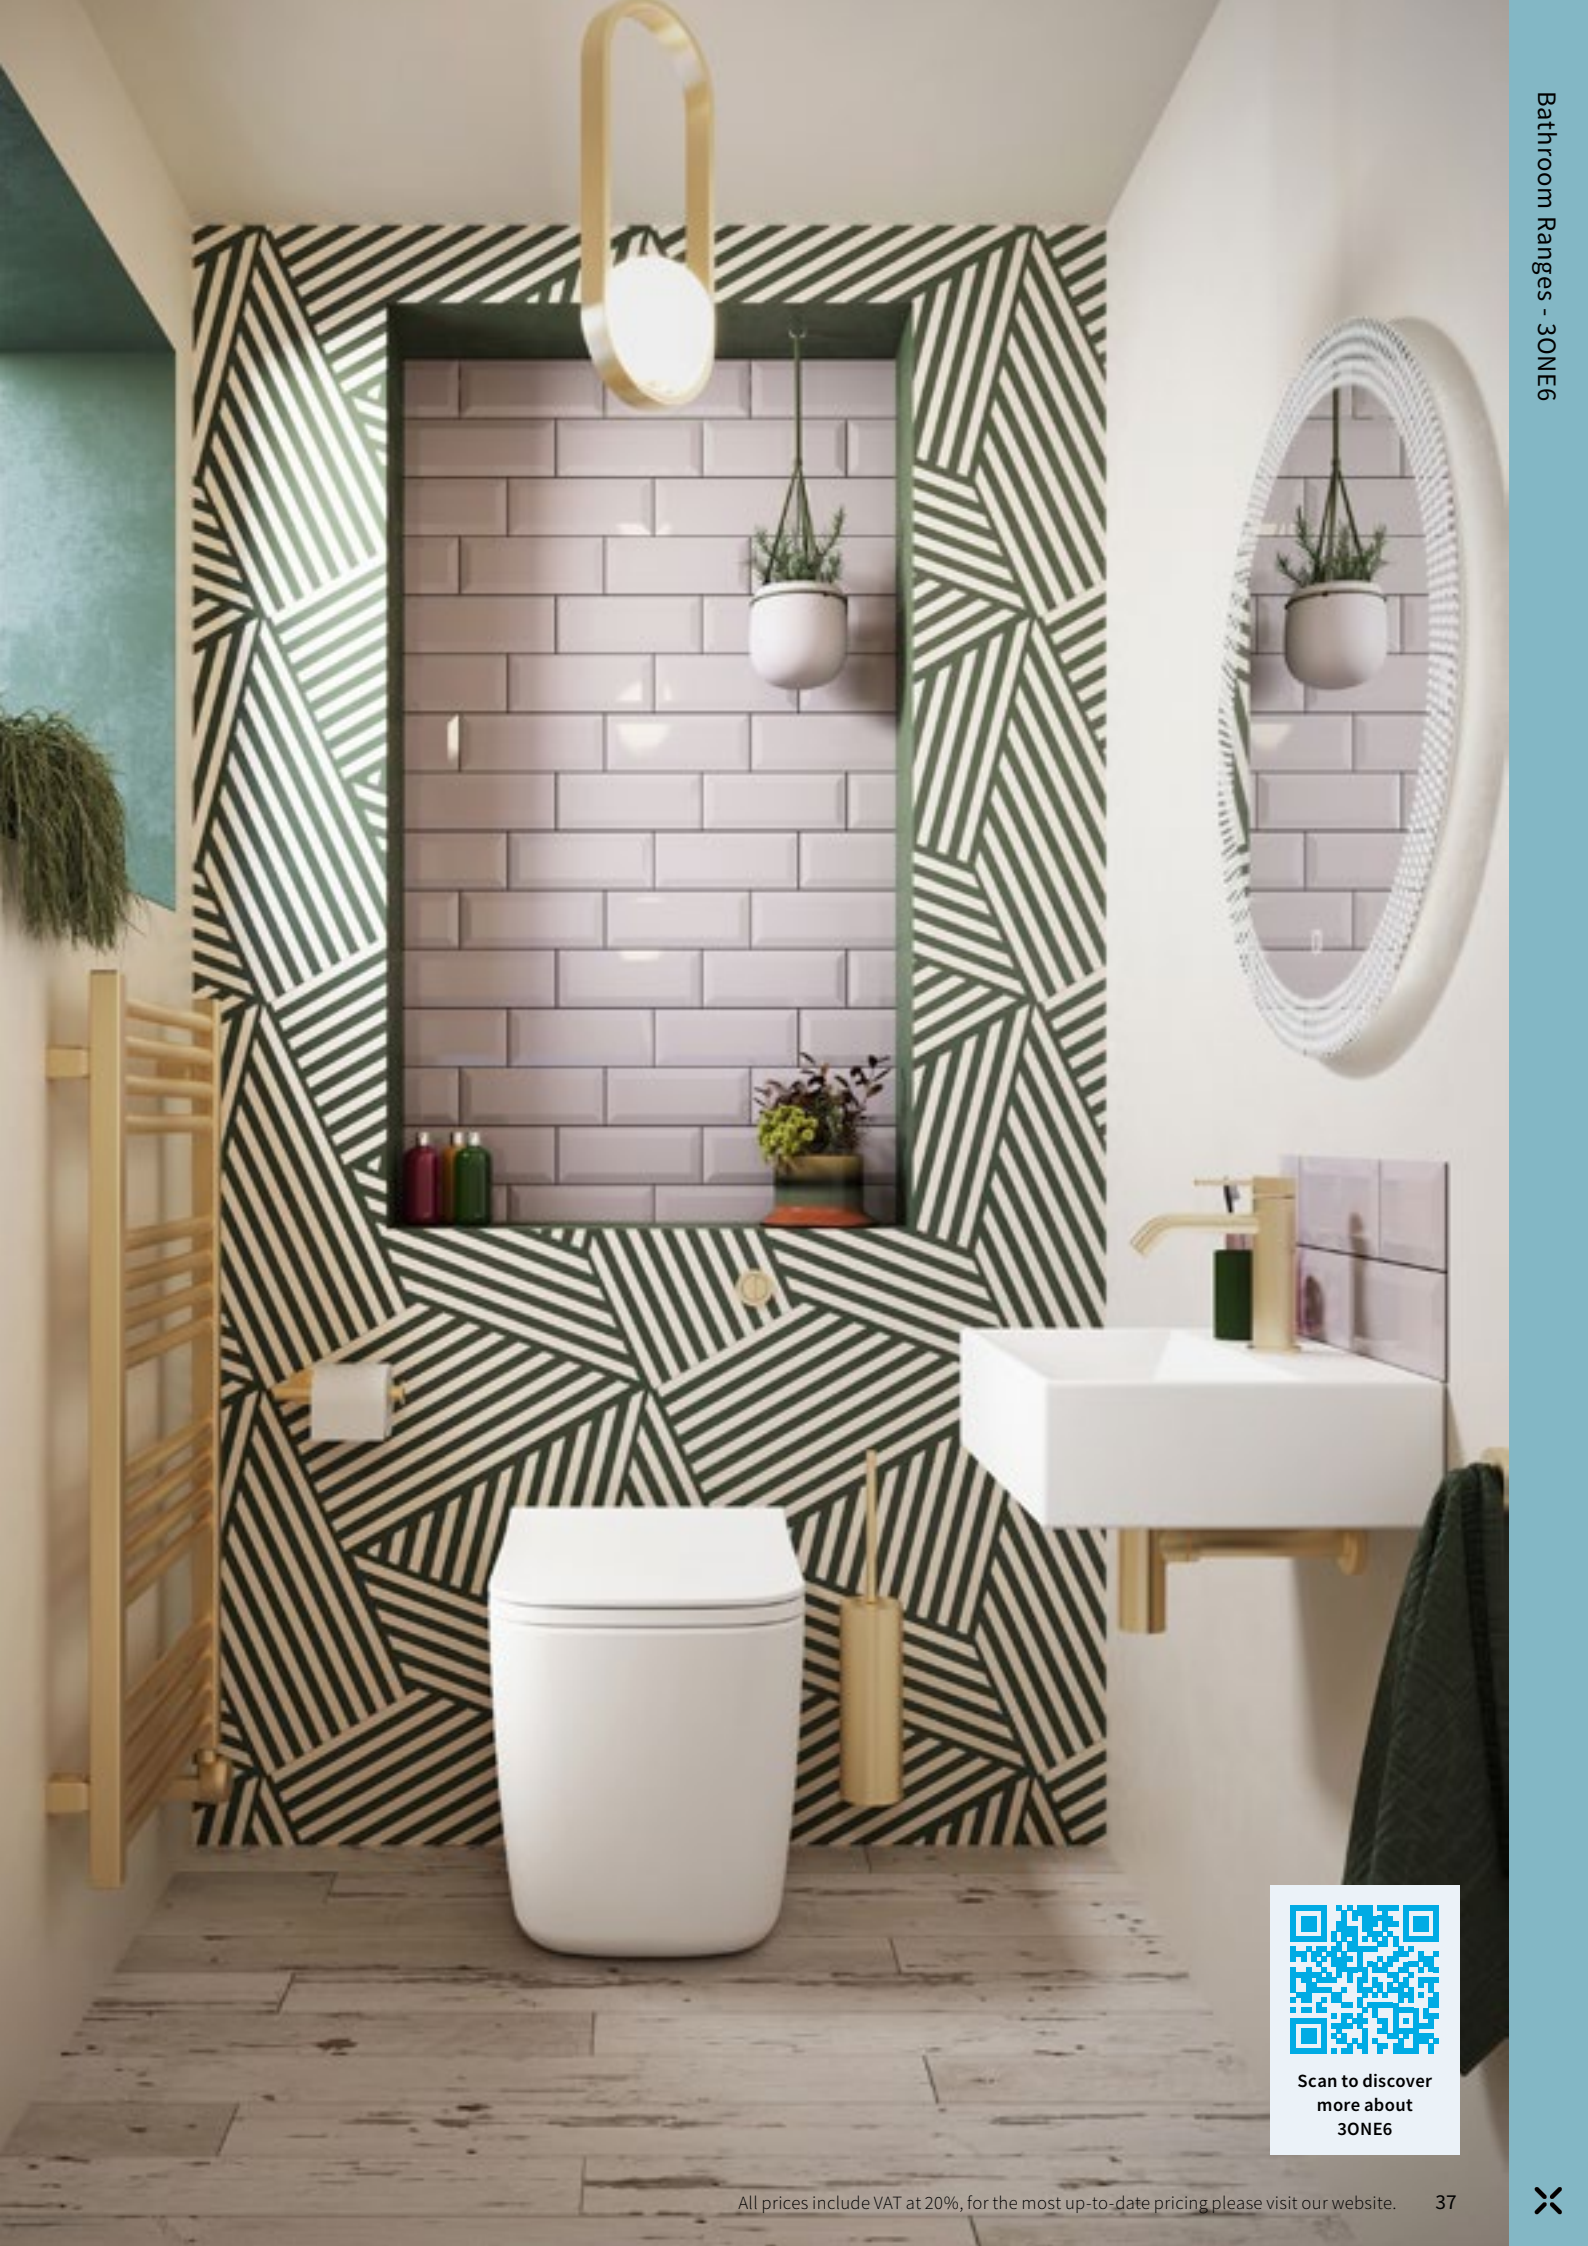

Scan to discover
more about
3ONE6