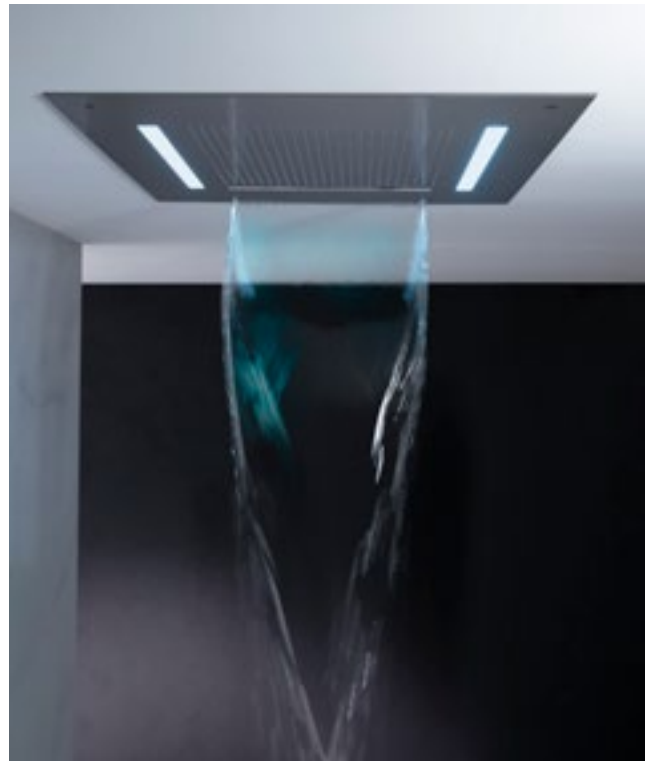

Waterfall

For those moments when you need a truly refreshing shower our Tranquil 500 shower heads include a waterfall mode, delivering a cascade of flowing water directly from the ceiling.

**Products with lights requiring mains power must be installed by an electrical engineer in compliance with IEE wiring regulations.