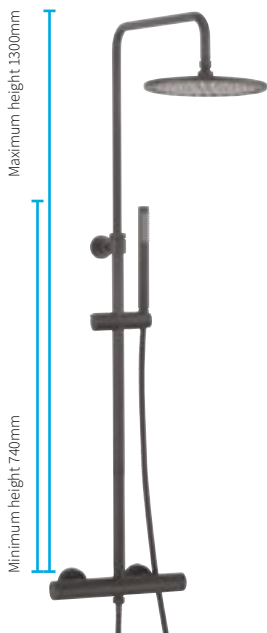

# MULTIFUNCTION SHOWERS

15 Year Guarantee\*  
Peace of mind