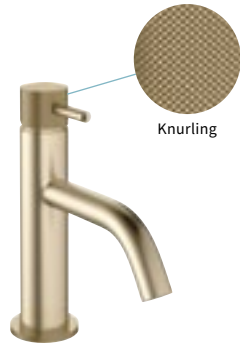

## MPRO Brushed Brass

**Basin Monobloc**

Without pop up waste  
H: 165mm P: 120mm  
Min 0.5 bar  
WRAS Approved Product

◆ Brushed Brass  
**PRO110DNF** **£279**

Knurling

**Basin Monobloc With Knurled Handle**