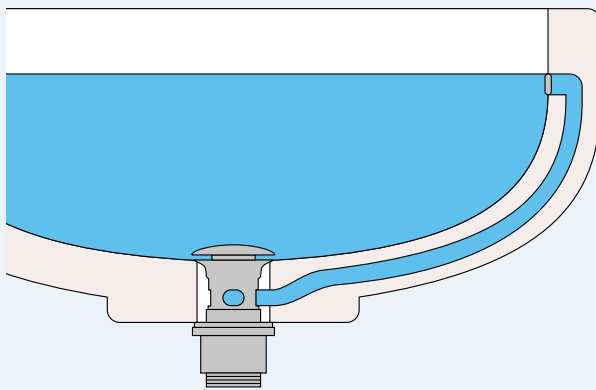

BASIN WASTES & TRAPS

15 Year Guarantee*
Peace of mind

Basin wastes to match your bathroom perfectly

The most popular Crosswater waste is universal, which will work with basins with or without an overflow. Separate slotted and unslotted options are also available, which adds simple pop-out cleaning.

Slotted Waste