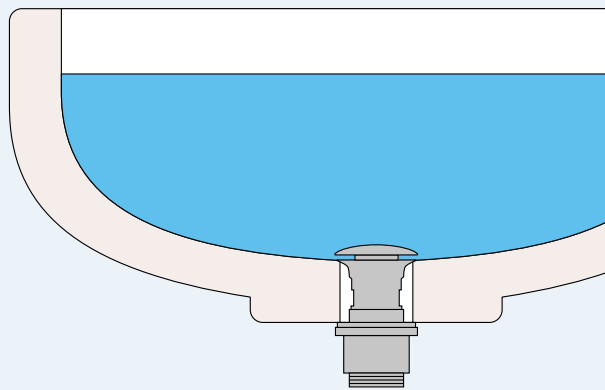

If your basin has a built-in overflow, you will need a SLOTTED basin waste which will allow overflow water to be drained, whether the waste is open or not.

Unslotted Waste

If your basin doesn't have a built-in overflow, you will need a UNSLOTTED basin waste which is watertight and does not allow overflowing water to feed into the waste pipe.

Typically Crosswater wastes have a premium and straightforward click-clack mechanism which requires a single push to close and to open, but a permanently open free-flow waste is also available. The flip-top waste spins in within itself to close and open the water flow.