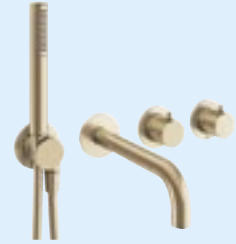

2 Handle Trimset, Spout & Handset

Must be installed with a concealed valve

◆ Brushed Brass
PROMOD440TRIMF £899

Concealed Module Valves

Thermostatic. Min 1 bar
KIWA Approved Product

2 Outlet
MOD440R £950

CROSSBOX

All CROSSBOX shower valves are thermostatically controlled for 100% safety. Trim sets include: flow control, thermostat, backplate and handles.