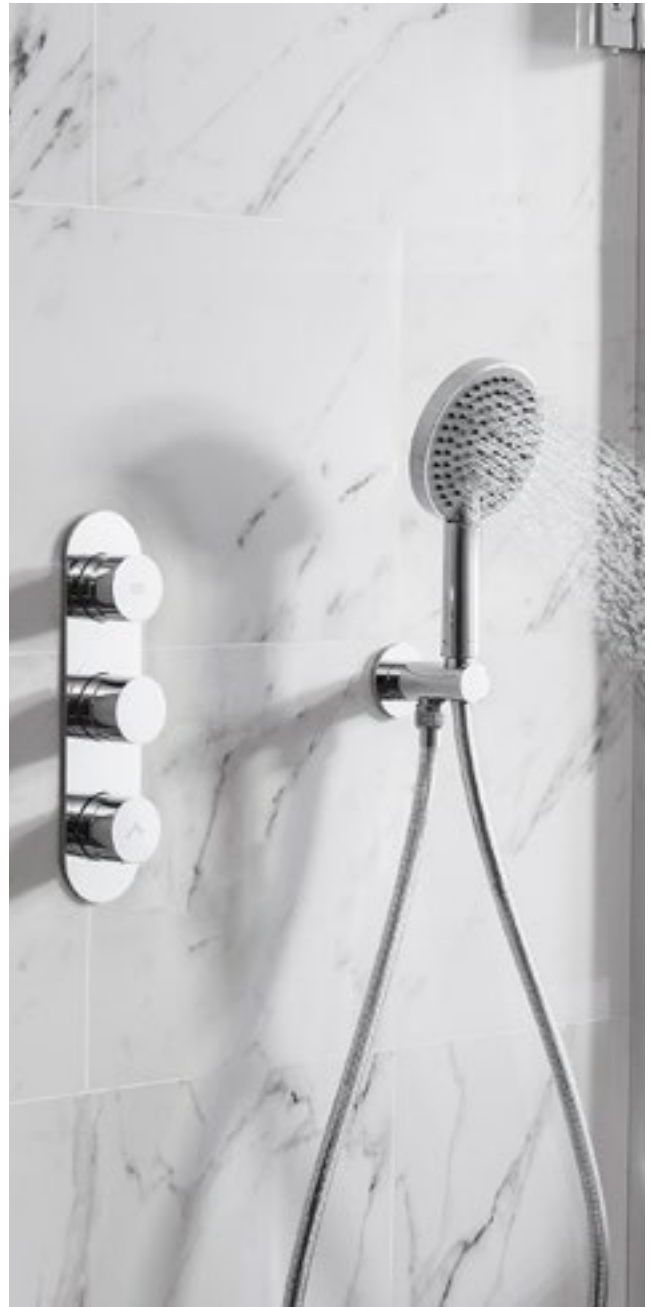

DIAL SHOWER VALVES

Dial push button technology, enables you to precisely control the flow of the water as well as the temperature. This innovative design is smart on the inside using pioneering flow-control technology.

Min 0.5 bar

◆ Chrome
DIAL-CENT-1   **£549**

For fixed head and shower handset
Min 1 bar

◆ Chrome
DIAL-CENT-3   **£659**

For fixed head and shower handset
Min 1 bar

◆ Chrome
DIAL-CENT-4   **£659**

For bath filler and shower handset
Min 1 bar

◆ Chrome
DIAL-CENT-5   **£659**

For fixed head and shower handset
Single mode shower handset included
Min 1 bar

◆ Chrome
DIAL-CENT-6   **£799**

For bath filler and shower handset
Single mode shower handset included
Min 1 bar

◆ Chrome
DIAL-CENT-11   **£809**

DIAL 2 Outlet Shower Bundle

Includes concealed shower valve, fixed 200mm shower head and pencil handset (as shown)
Min 1 bar

◆ Chrome
DIAL-CENT-14   **£1065**

DIAL 2 Outlet Shower Bundle

Includes concealed shower valve, fixed 200mm shower head and Ethos 3 mode shower handset (as shown)
Min 1 bar

◆ Chrome
DIAL-CENT-17   **£1099**