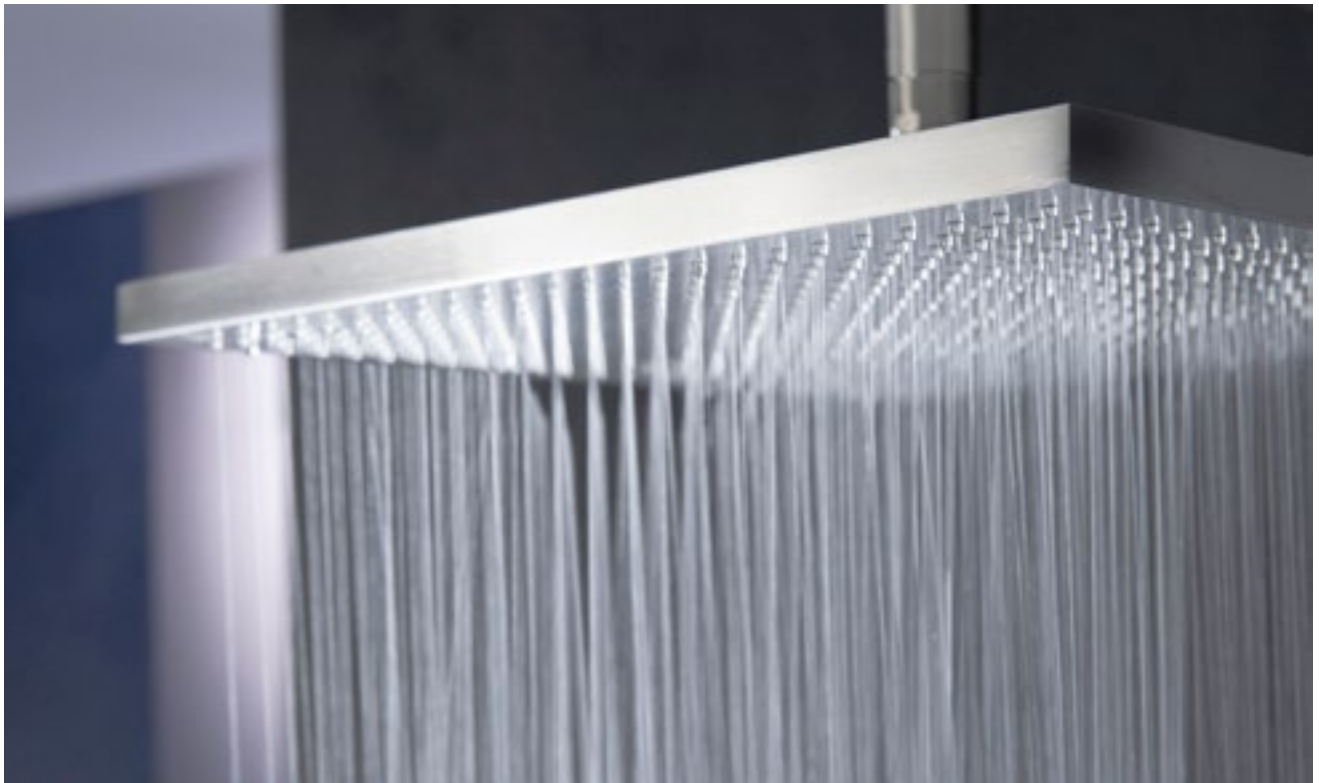

TRANQUIL 300 Shower Head

With tranquil rainfall
Single mode
Ø300mm
Head thickness: 14.5mm
Compatible with wall or ceiling shower arms
Min 1 bar

◆ Brushed Brass	
FH340F	£599
◆ Matt Black	
FH340M	£599
◆ Brushed Stainless Steel	
FH340V	£599
◆ Polished Stainless Steel	
FH340C	£459

Tranquil Rainfall

Our tranquil shower heads include a built in cartridge that aerates the water, allowing you to enjoy a quiet cocoon of relaxing rainfall via the 576 nozzles without worrying about excessive water consumption.