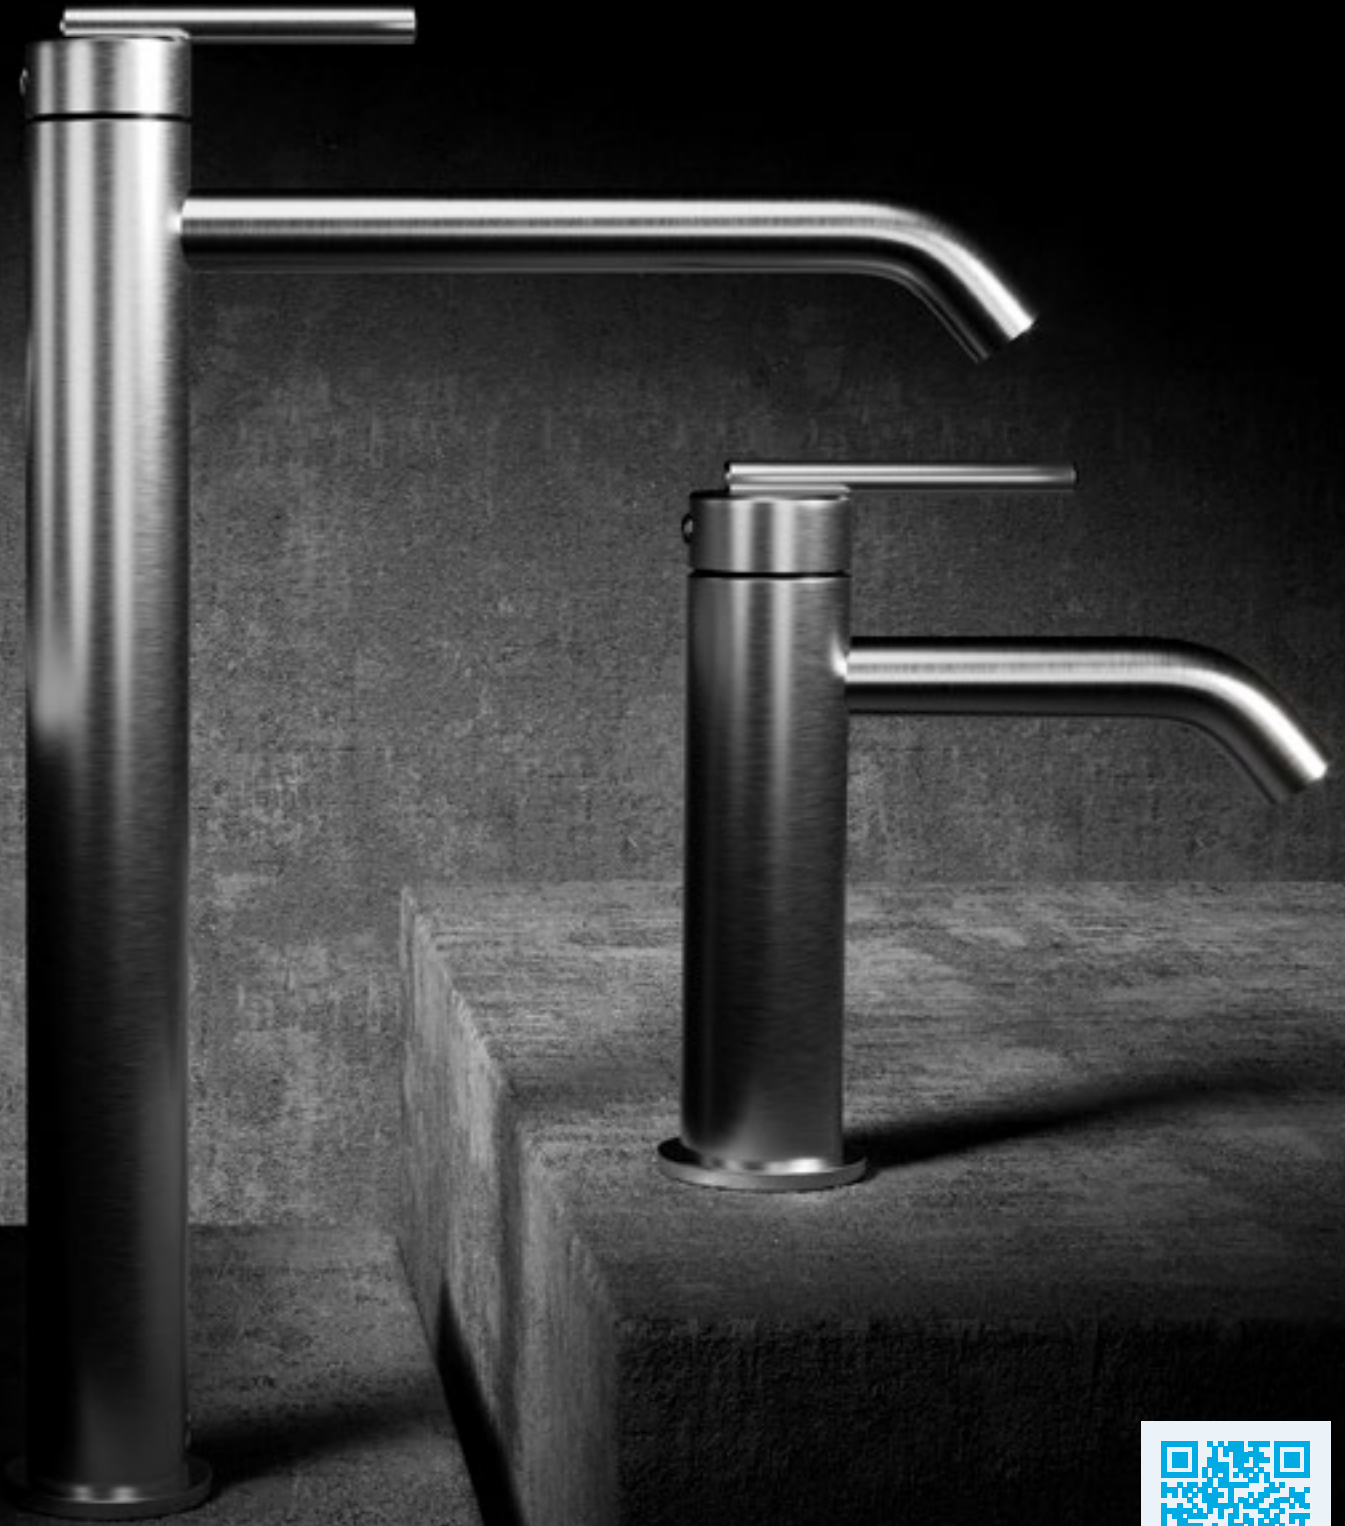

Scan to discover
more about
3ONE6 Lever