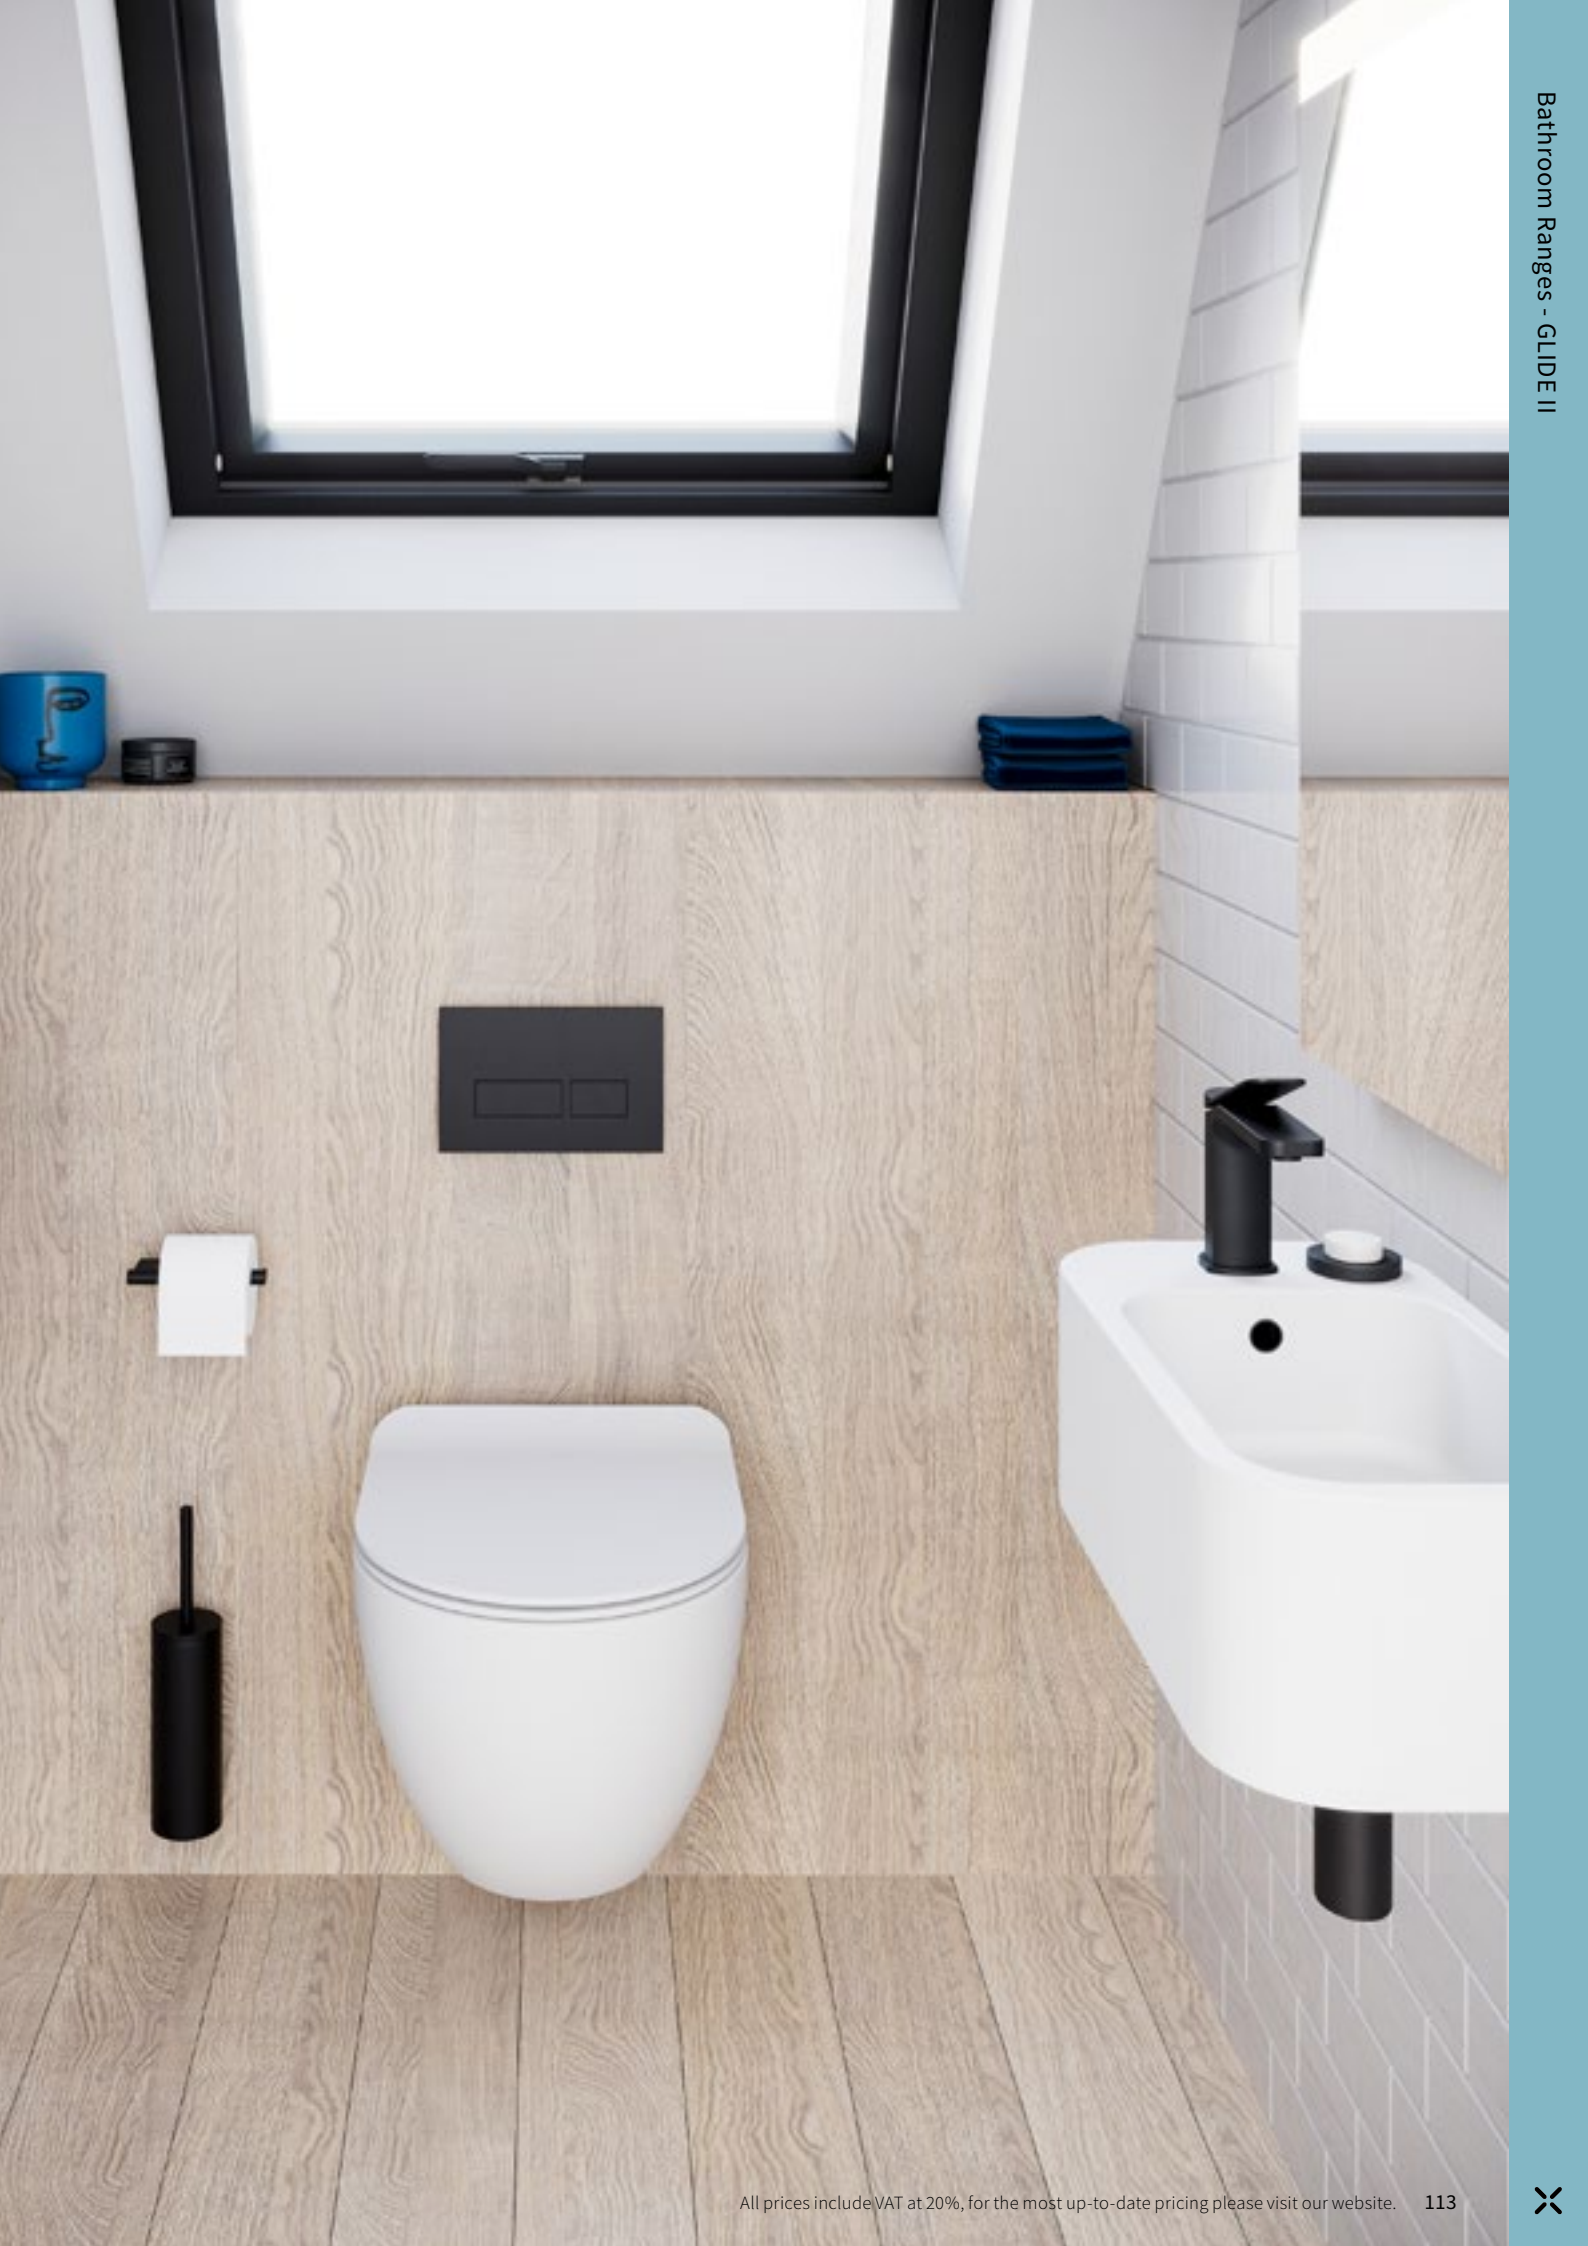

# VERGE®

15 Year Guarantee\*  
Peace of mind

CROSSBOX  
Shower valves

Available in:

Matt Black

Brushed Brass

Chrome

Brushed Stainless Steel Effect