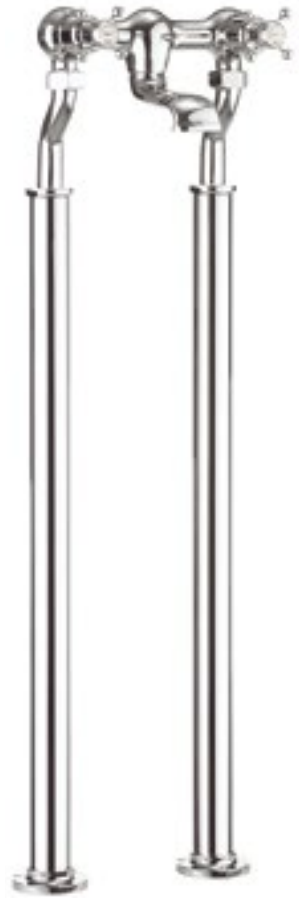

H: 205mm P: 165mm  
Min 1 bar  
WRAS Approved Product

◆ Chrome Crosshead	
<b>BL322DC</b>	<b>£439</b>
◆ Chrome / White Lever	
<b>BL322DC_LV</b>	<b>£469</b>
◆ Unlacquered Brass	
<b>BL322DQ</b>	<b>£529</b>
◆ Nickel	
<b>HG322DN</b>	<b>£529</b>