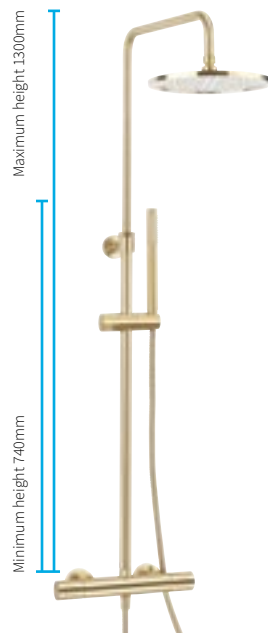

Central Thermostatic Shower Kit

Includes: Shower valve, adjustable riser and shower arm, Ø225mm round fixed head, handset, riser bracket and hose
Valve to head H: 1070mm
Compatible with RM-SHUTOFF
Min 1 bar
KIWA Approved Product

◆ Brushed Brass

RM530WF+

£699