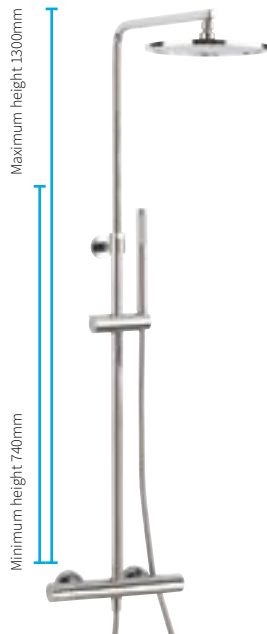

Curve Thermostatic Shower Kit

Includes: Shower valve, adjustable riser and shower arm, Ø225mm round fixed head, handset, riser bracket and hose
Valve to head H: 1039mm
Compatible with RM-SHUTOFF
Min 1 bar

◆ Chrome
RM553WC+ **£645**

Height Adjustable

Our Central, Atoll or Curve Multifunction Thermostatic Shower Kits are perfect if you have varying heights within your household. The riser rail is height adjustable from 740 to 1300mm.