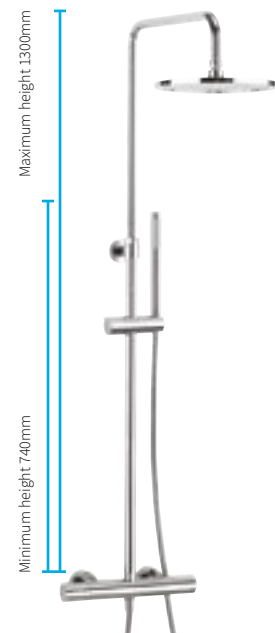

Central Thermostatic Shower Kit

Includes: Shower valve, adjustable riser and shower arm, Ø225mm round fixed head, handset, riser bracket and hose
Valve to head H: 1070mm
Compatible with RM-SHUTOFF
Min 1 bar
KIWA Approved Product

◆ Chrome

RM530WC+

£599