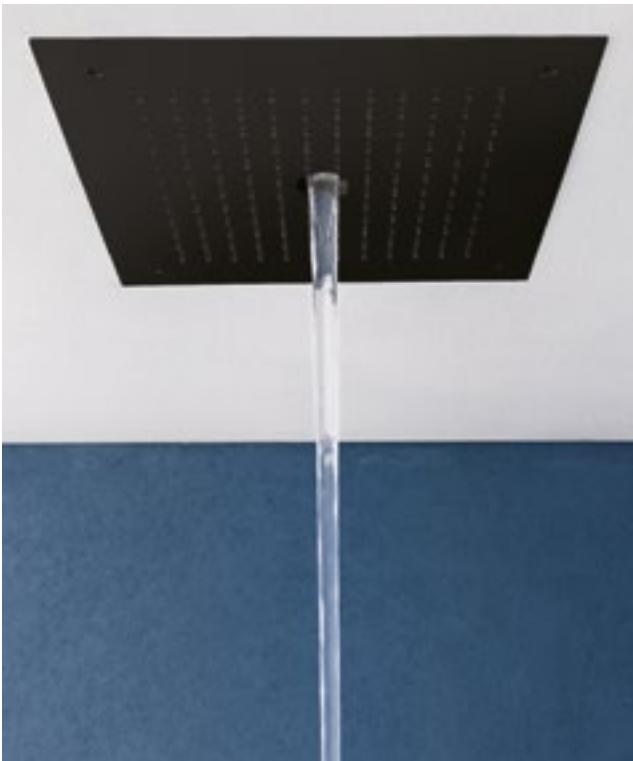

MPRO Stream

With rainfall and column flow

Two mode

W: 380mm D: 380mm

Min 2 bar

◆ Polished Stainless Steel	
PRO380C	£1399
◆ Brushed Stainless Steel	
PRO380V	£1799
◆ Brushed Brass	
PRO380F	£1799
◆ Slate	
PRO380T	£1799
◆ Brushed Bronze	
PRO380BZ	£1799
◆ Matt Black	
PRO380M	£1599

Column Flow

Our MPRO Stream shower heads feature a unique column flow, a full bodied central jet that distributes softly and evenly over your body.