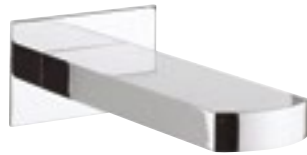

## Basin 2 Hole Set

Without pop up waste

P: 167mm

Min 1 bar

◇ Chrome

**WP121WNC £369**