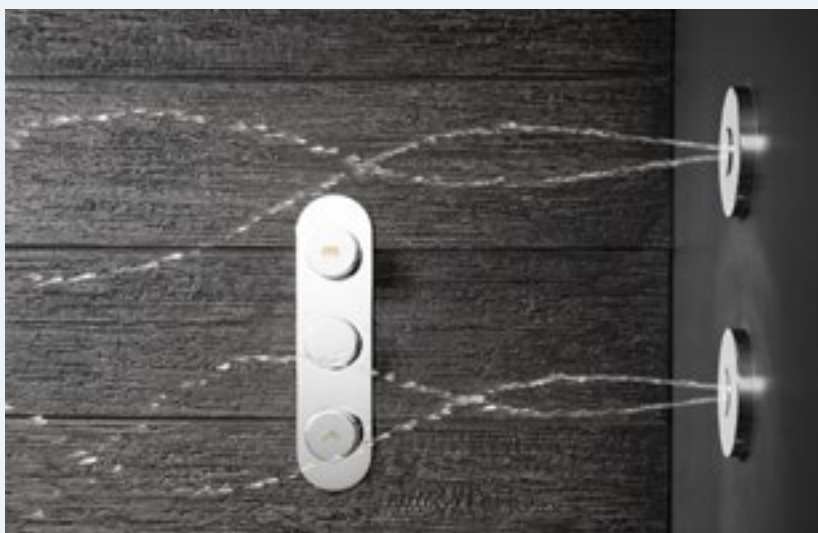

## Easy Fit Installation

Our in shower body jets come complete with easy fit in-wall boxes to ensure that installation is simple and fuss free.