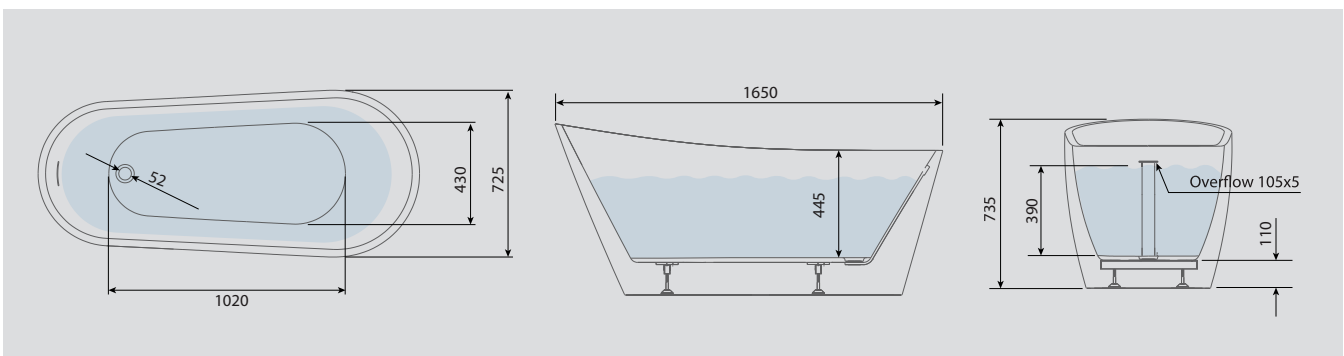

250L

Finish

Gloss White

Features:

- Integrated Overflow Channel
- Adjustable Height Levelling Feet
- Single Ended

Compatible Tap Types:

- Freestanding Bath Shower Mixer
- Freestanding Bath Filler
- Wall Mounted Bath Filler