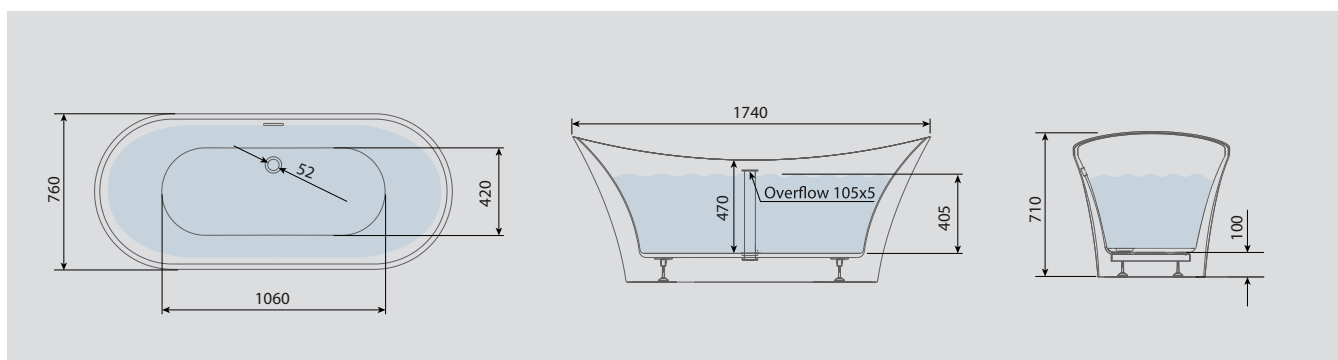

Don't forget to complete your bathtub by choosing your click waste, see page 140