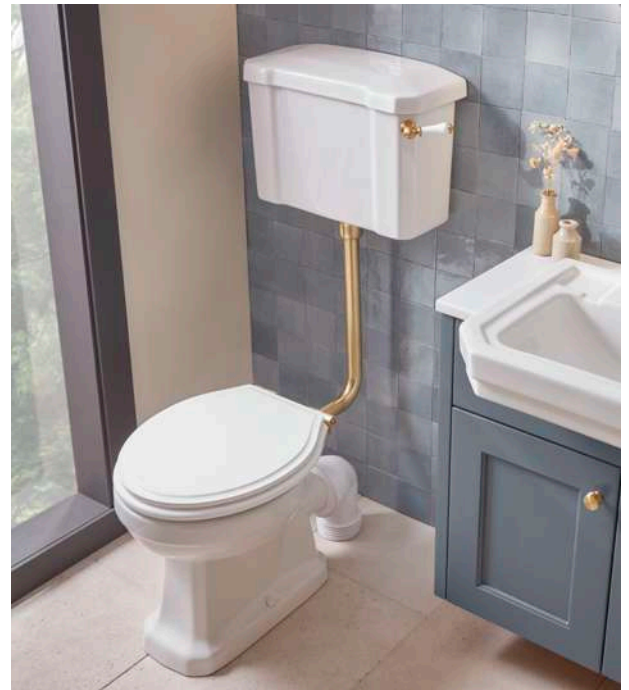

HARROW COLLECTION

20
YEAR

GUARANTEE
for basins
& WCs

10
YEAR

GUARANTEE
for WC seats

5
YEAR

GUARANTEE
for cistern
fittings

HANDLE CHOICE

Upgrade from a chrome to brushed brass handle for your Harrow cistern

Flush handle

Brushed brass TR9042 £65.80

Paired with Burford Dusk Blue Fitted Furniture see pages 122-129