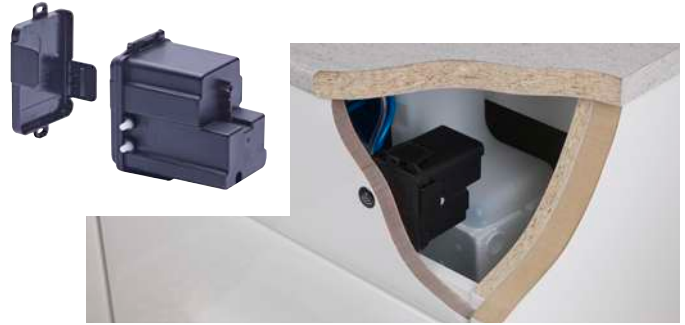

Concealed Cistern

FLUSHING SOLUTIONS