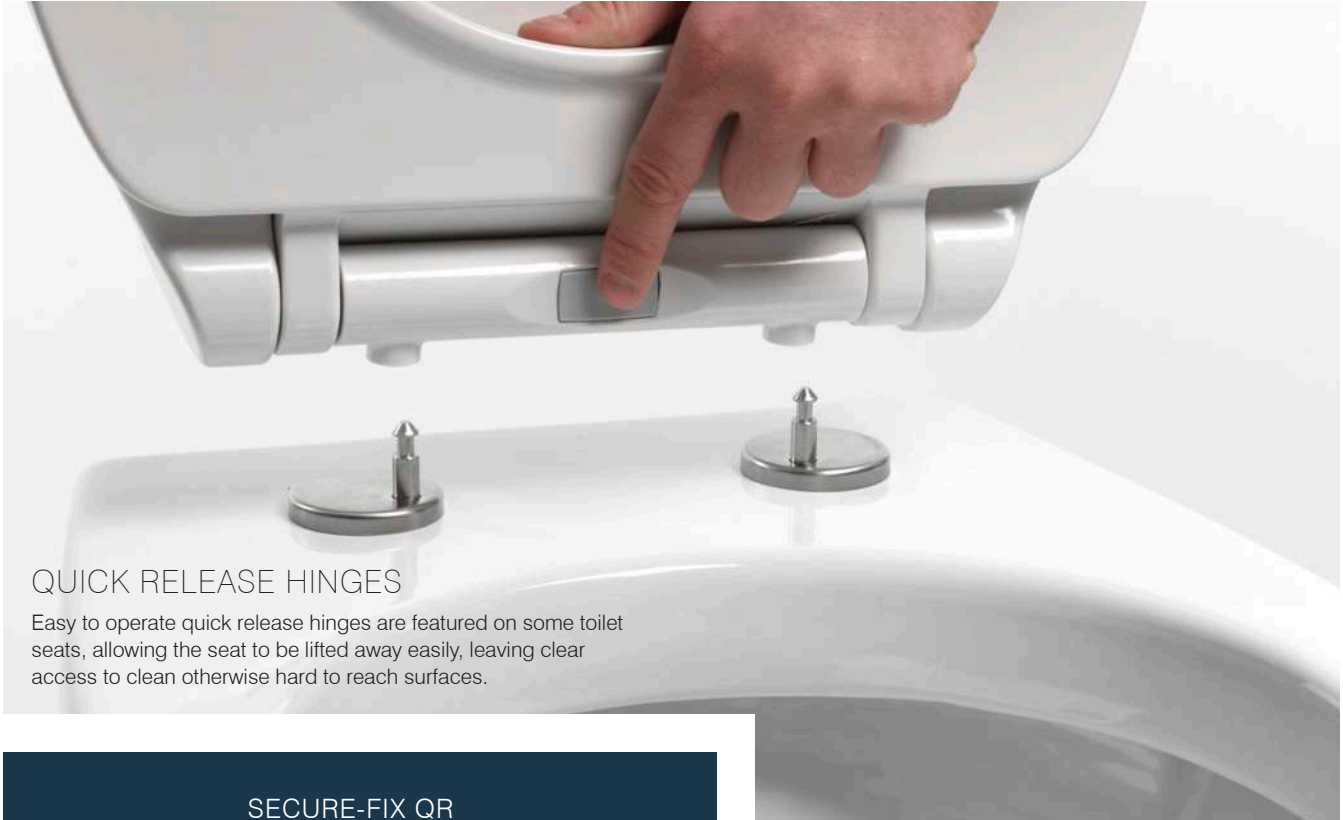

Plus, stylish bath panels including a choice of furniture coordinating finishes to create a seamless look.

Discover

ROPER RHODES TOILET SEATS

QUICK RELEASE HINGES

Easy to operate quick release hinges are featured on some toilet seats, allowing the seat to be lifted away easily, leaving clear access to clean otherwise hard to reach surfaces.