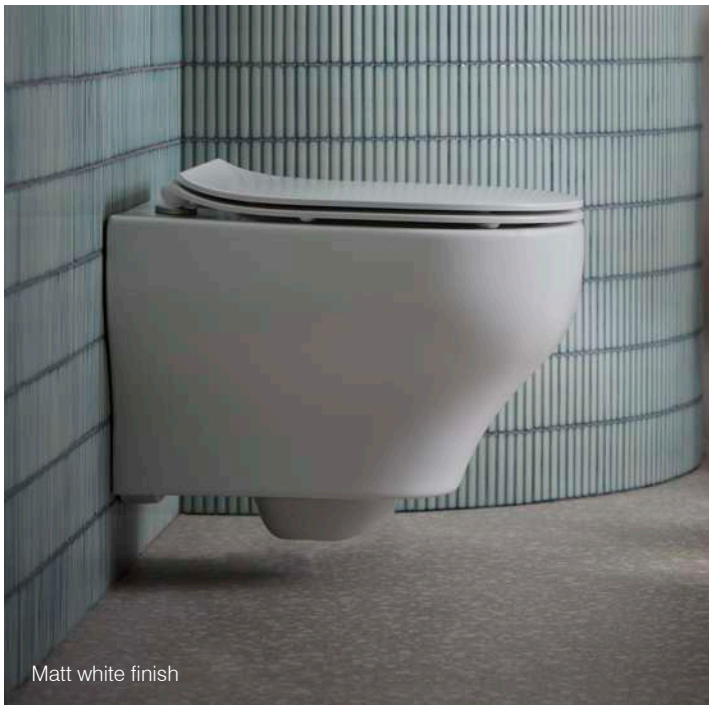

Slim seat only

NOTE COLLECTION

GUARANTEE
for basins
& WCs

GUARANTEE
for WC seats