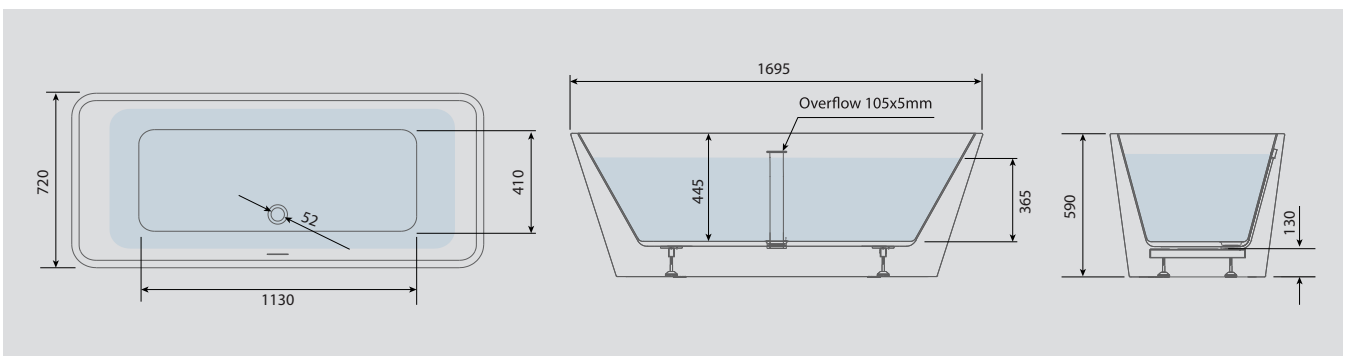

Features:

- Integrated Overflow Channel
- Adjustable Height Levelling Feet

Compatible Tap Types:

- Freestanding Bath Shower Mixer
- Freestanding Bath Filler
- Wall Mounted Bath Filler

Don't forget to complete your bathtub by choosing your click waste, see page 140