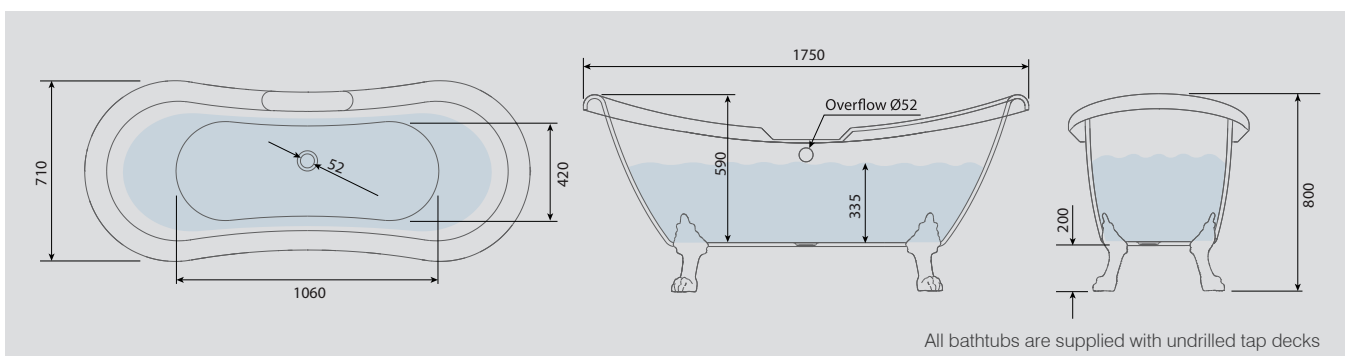

All bathtubs are supplied with undrilled tap decks

Don't forget to complete your bathtub by choosing your traditional bathtub accessories, see page 146

WIDCOMBE

Double Ended Roll Top Bathtub

BAT101	1535 x 775 x 620mm	£900.00
BAT102	1695 x 740 x 620mm	£900.00