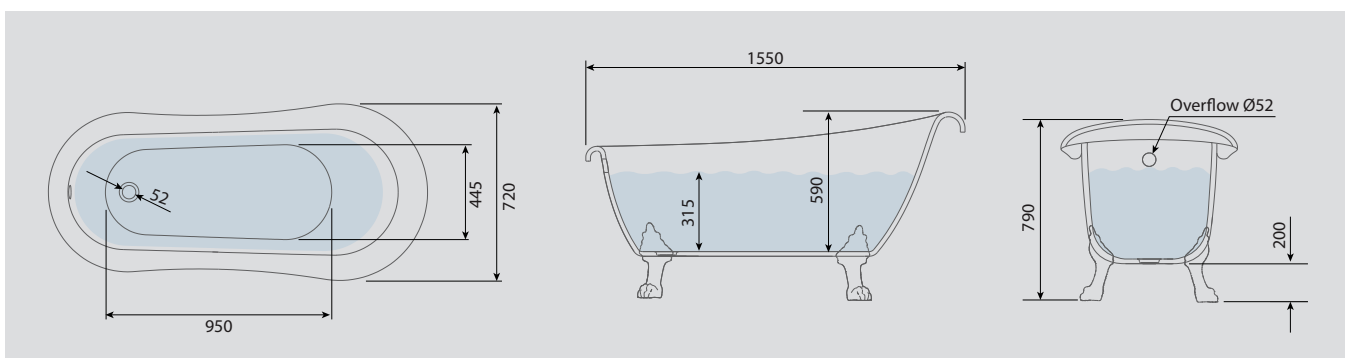

Don't forget to complete your bathtub by choosing your traditional bathtub accessories, see page 146

WIDCOMBE

Corner Shower Bathtub

BAT105	1680 x 750 x 640mm - Left	£900.00
BAT106	1680 x 750 x 640mm - Right	£900.00