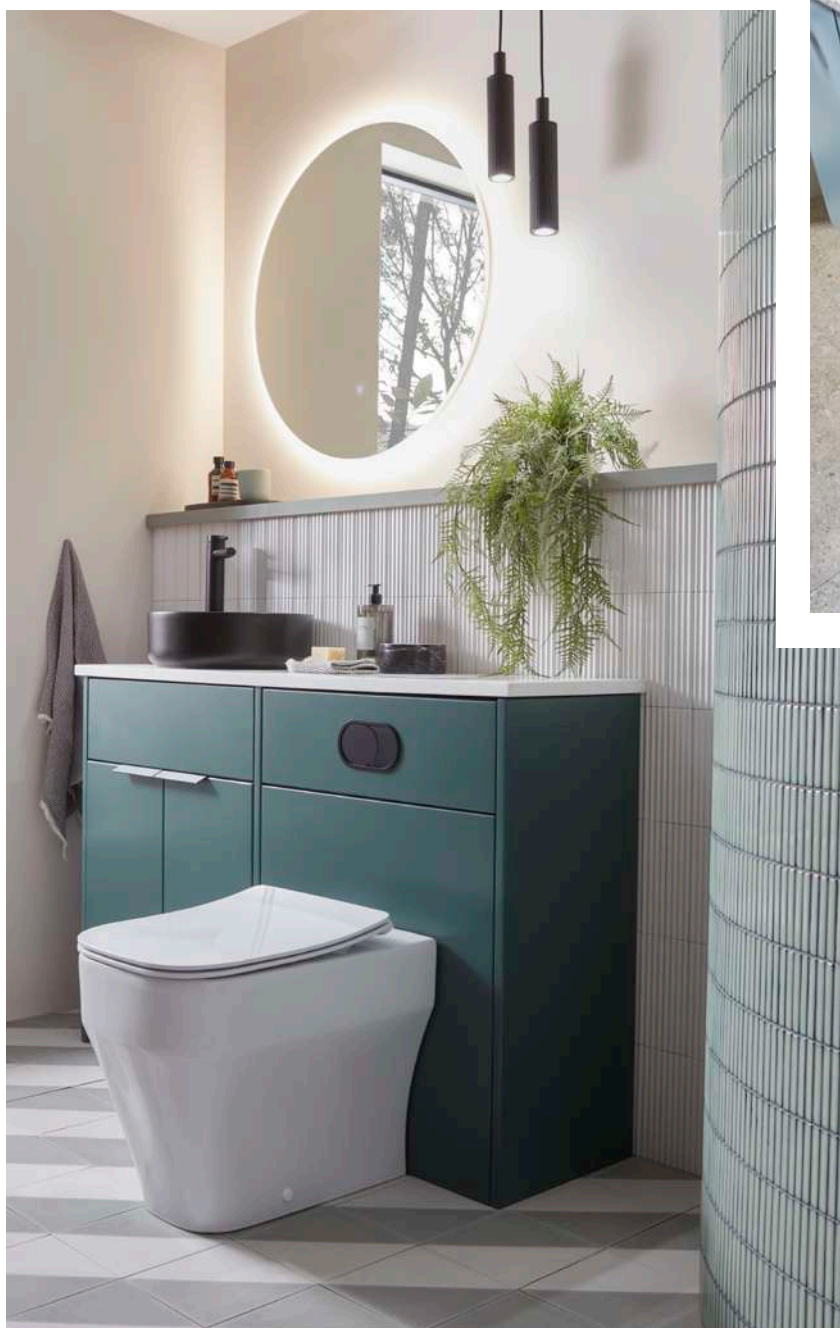

Fitted furniture collection

ARUBA

Simple, ultra modern slab-fronted furniture featuring seamless joinery in a versatile range of matt and gloss finishes to add depth to your bathroom scheme.