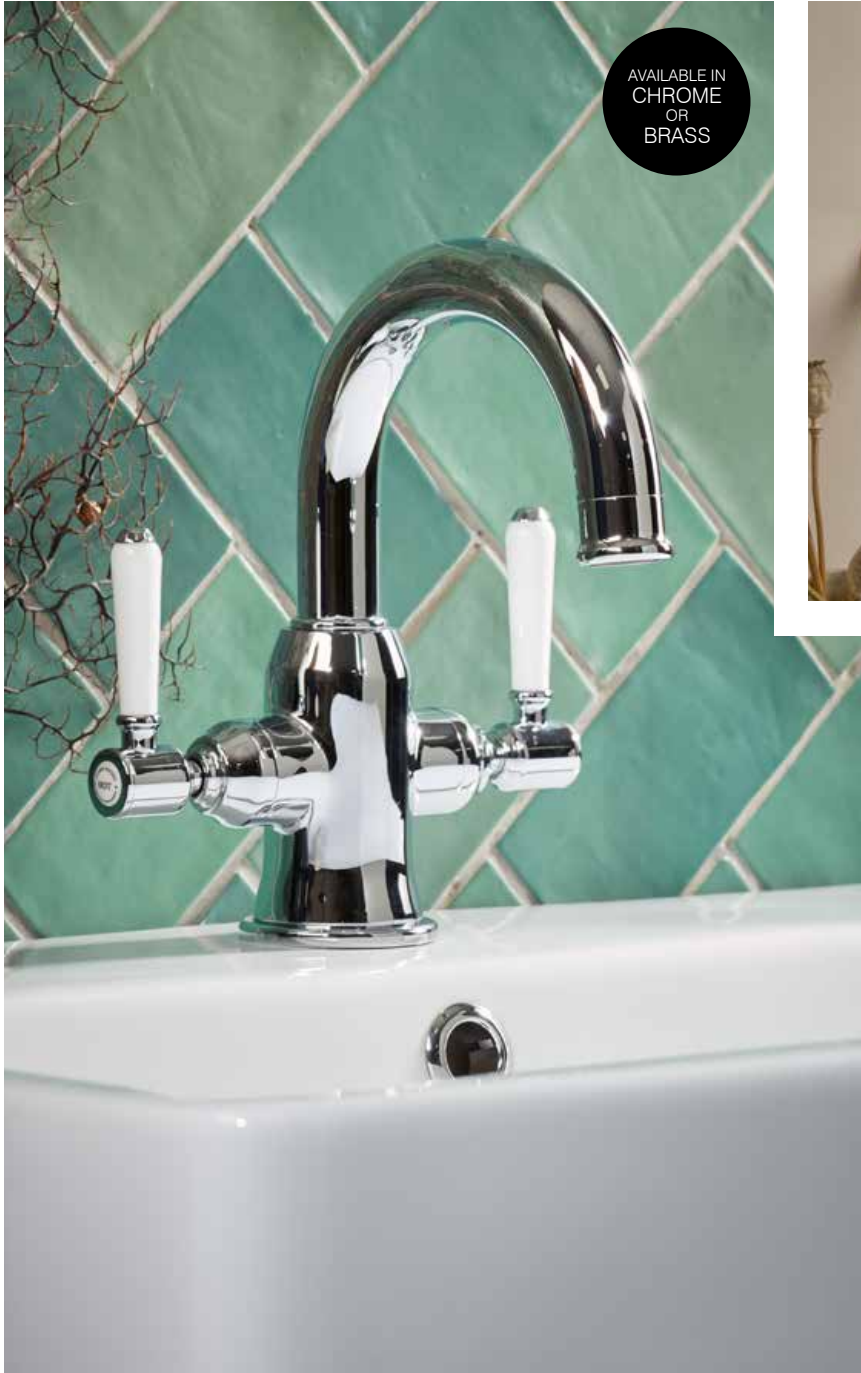

Chrome T221902 £960.00

Side action basin mixer with click waste
155(w) x 265(h) x 160(d)mm

Chrome T221602 £214.50

Tap collection

KESWICK

10
YEAR

GUARANTEE
10 year guarantee
including tap
cartridge

Basin mixer with click waste
168(w) x 200(h) x 160(d)mm