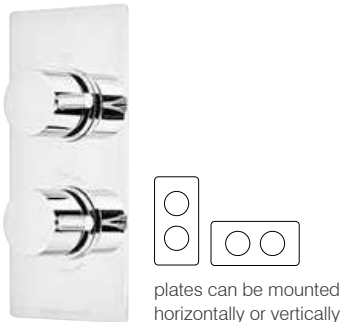

plates can be mounted horizontally or vertically