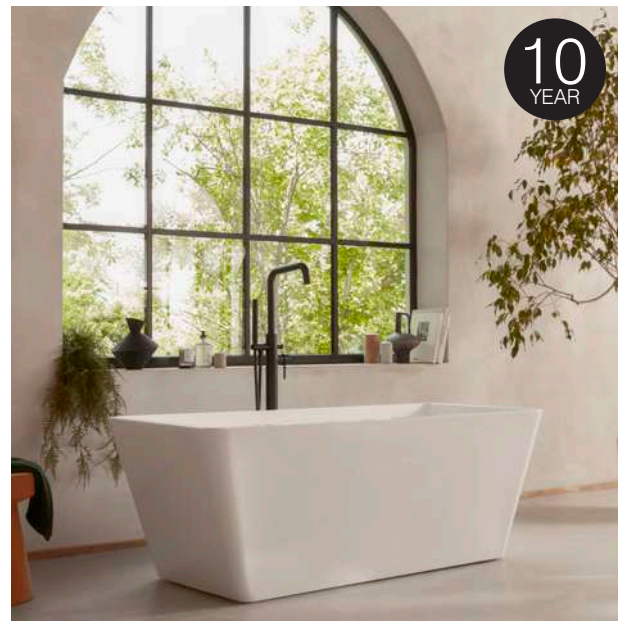

10 YEAR GUARANTEE

We believe good design stands the test of time. Our bathtubs are all guaranteed for ten years, giving you peace of mind now and for the future.