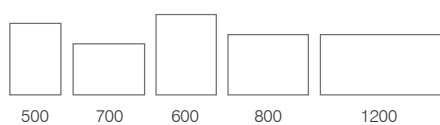

Leap Mirrors	Code	W x H x Dmm	RRP
500/700	LE70ALU	500 x 700 x 55	£463.00
600/800	LE80ALU	600 x 800 x 55	£515.00
1200	LE120ALU	1200 x 600 x 55	£595.00