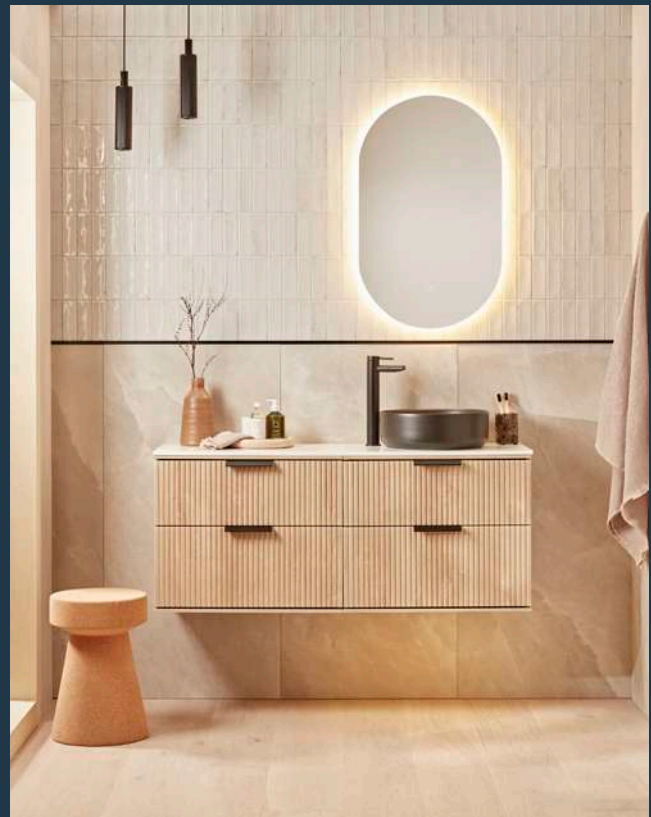

Be Unique

Make Your Mark

Scheme p48 System p68 Esta Cloakrooms p112
System Cloakrooms p114 Washstand p167
Create your own shower system p246