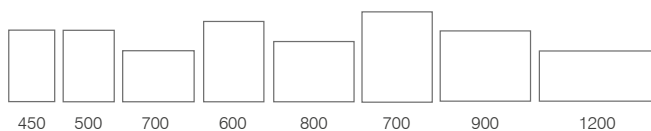

Timeless styling

TRADITIONAL

- Heated demister pad prevents mirror steaming up
- IP44 rated

Traditional Mirrors	Code	W x H x Dmm	RRP
430/700	WMB2022	430 x 700 x 30	£269.00
600/900	WMB2020	600 x 900 x 30	£332.00
1200	WMB2023	1200 x 600 x 30	£461.00