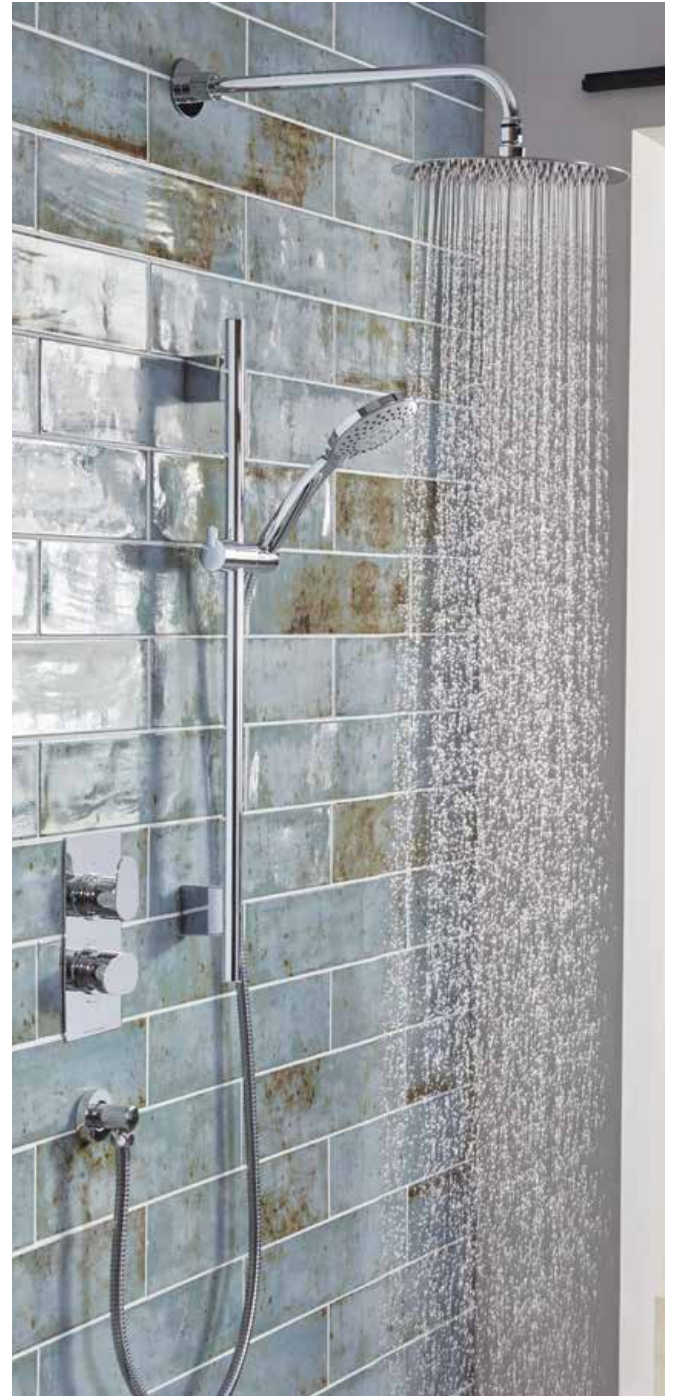

COORDINATING SHOWERS

Pair the Clear taps with a coordinating Clear shower system for a seamless design in your bathroom. See page 224 for the complete range of Clear showers.