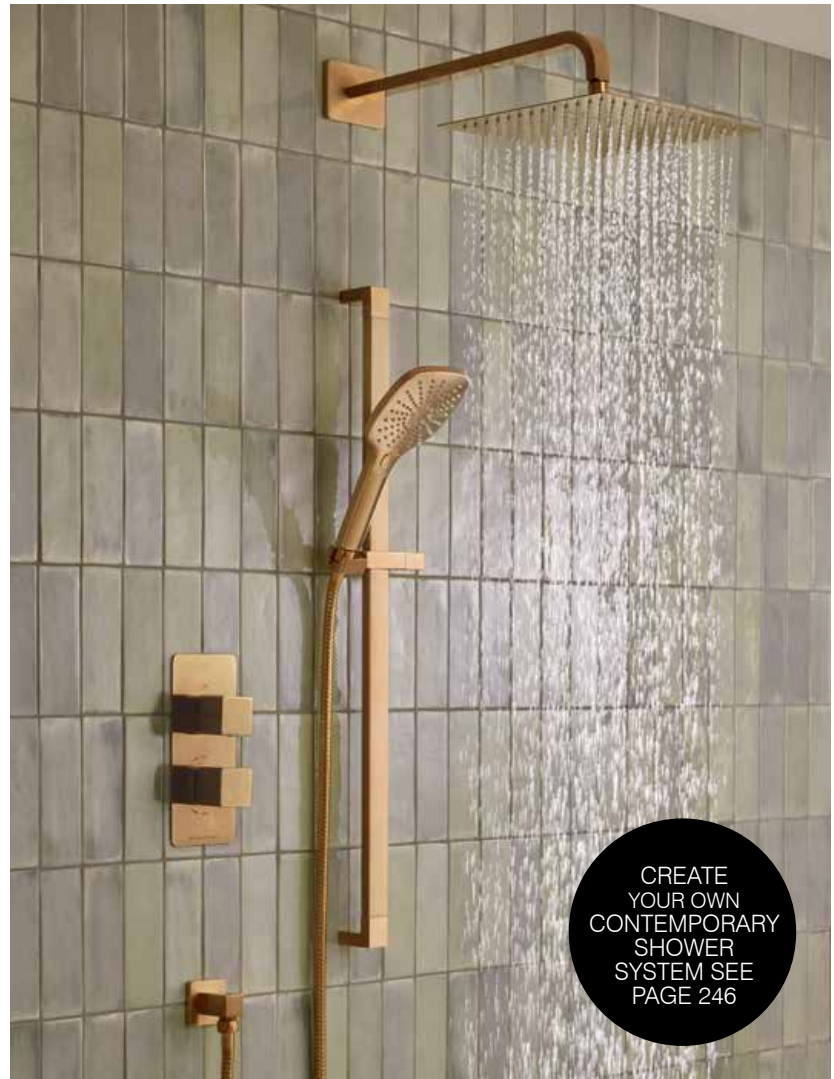

CREATE YOUR OWN CONTEMPORARY SHOWER SYSTEM SEE PAGE 246