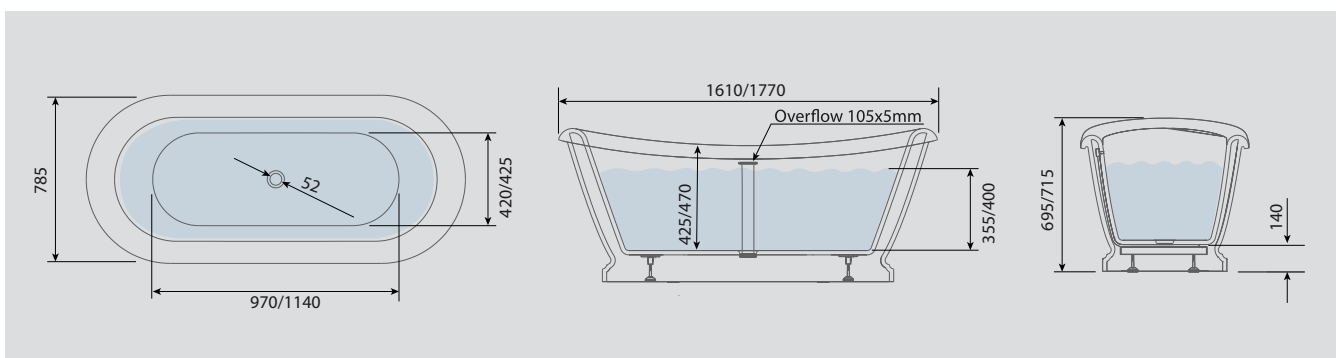

Don't forget to complete your bathtub by choosing your click waste, see page 140