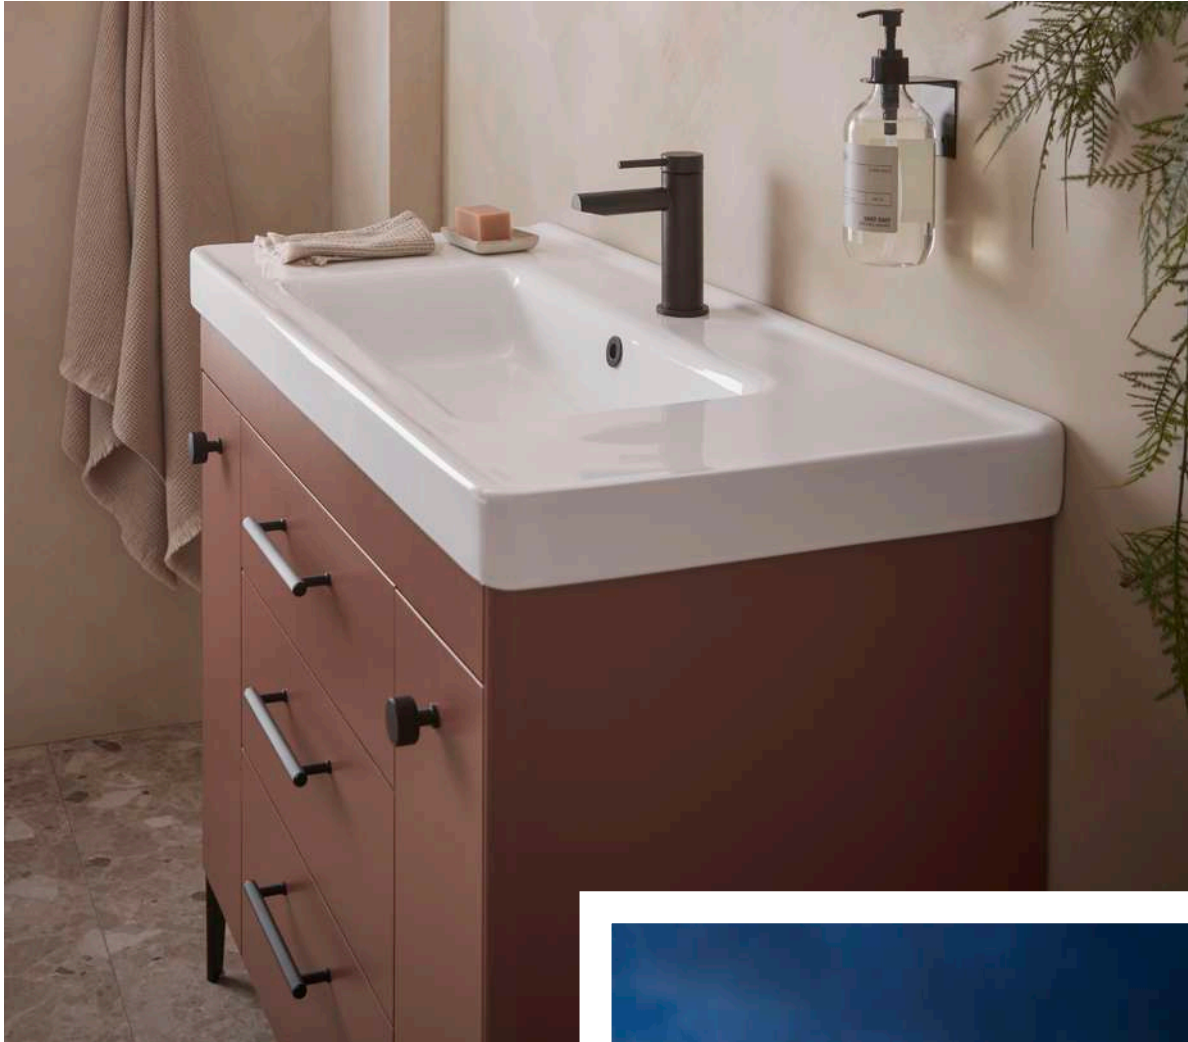

05

HERE FOR YOU

Even after you've completed your Roper Rhodes Bathroom, we'll still be here to assist with anything you need.

Product after care, guarantees and access to our customer service team are all available to you, as well as technical support across our website.