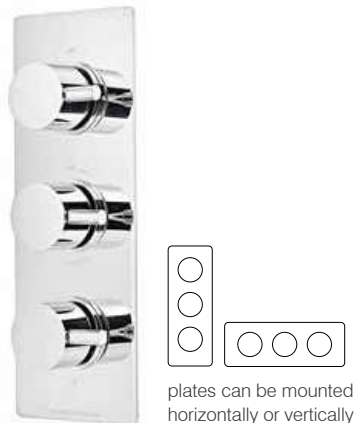

plates can be mounted horizontally or vertically

plates can be mounted horizontally or vertically