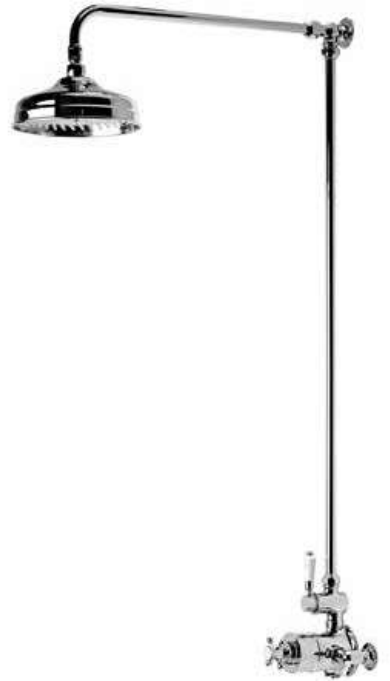

PAIR WITH
HENLEY
TAPS
P198