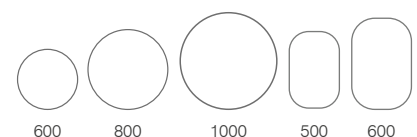

Ritual Mirrors	Code	W x H x Dmm	RRP
Circular 600	RLM60C	600dia x 40	£437.00
Circular 800	RLM80C	800dia x 40	£515.00
Circular 1000	RLM100C	1000dia x 40	£595.00
500/800	RLM050	500 x 800 x 40	£463.00
600/900	RLM060	600 x 900 x 40	£494.00