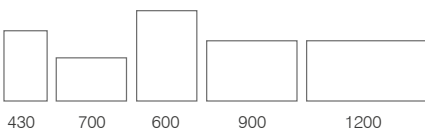

Timeless styling

TRADITIONAL

- Heated demister pad prevents mirror steaming up
- IP44 rated

Traditional Mirrors	Code	W x H x Dmm	RRP
430/700	WMB2022	430 x 700 x 30	£269.00
600/900	WMB2020	600 x 900 x 30	£332.00
1200	WMB2023	1200 x 600 x 30	£461.00