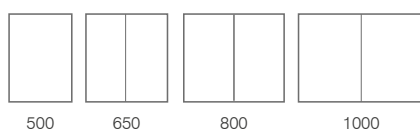

5X MAGNIFICATION VANITY MIRROR
A handheld vanity mirror with 5x magnification.
The mirror can be used handheld, clipped to shelf or freestanding.