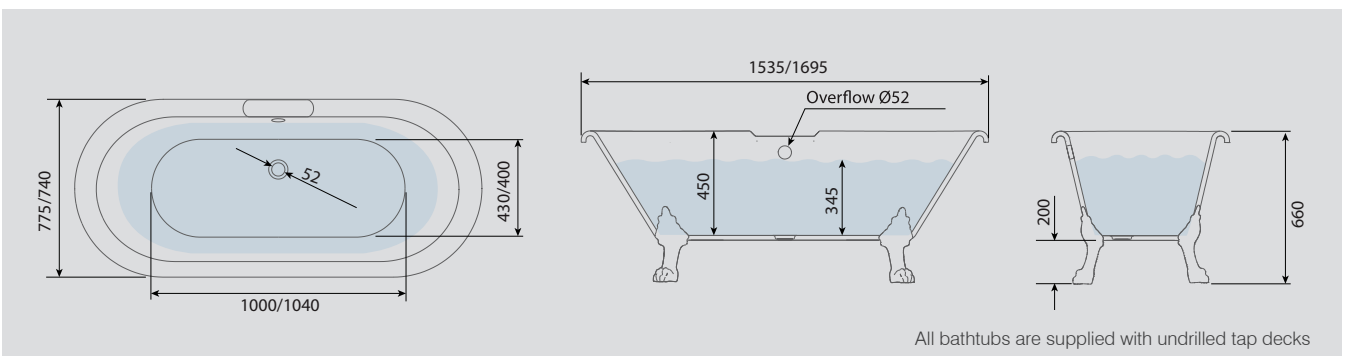

Don't forget to complete your bathtub by choosing your traditional bathtub accessories, see page 146