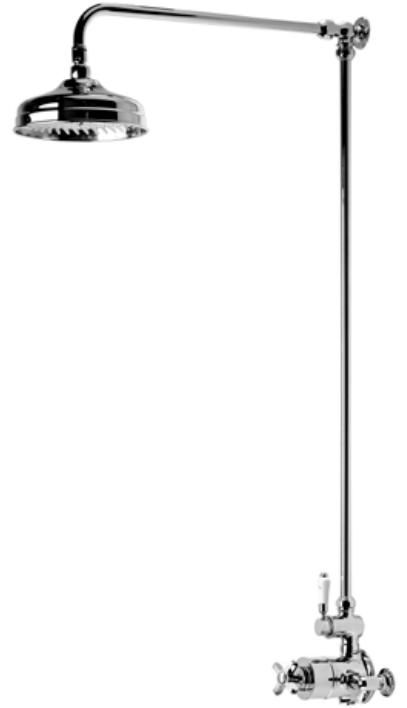

PAIR WITH
WESSEX
TAPS
P194