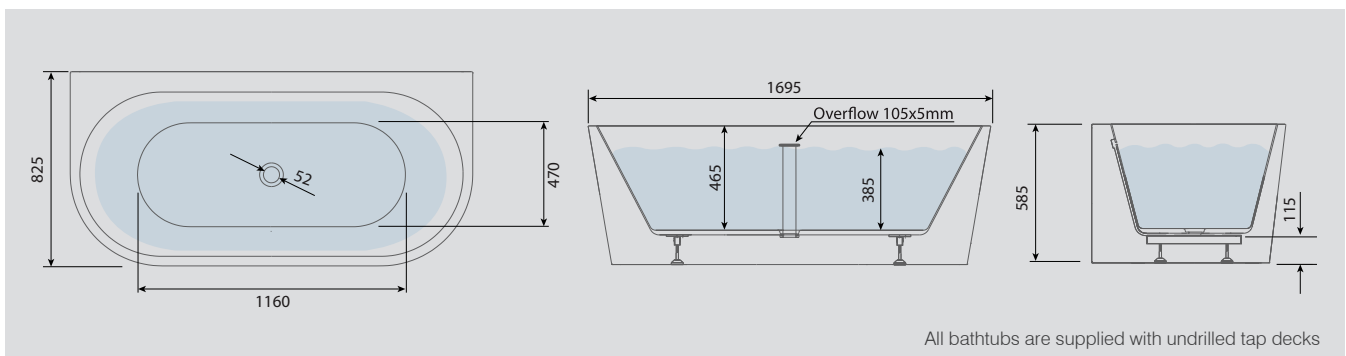

Capacity

270L

Finish

Gloss White

Features:

- Integrated Overflow Channel
- Back To Wall Fitted Style
- Adjustable Height Levelling Feet
- Double Ended

Compatible Tap Types:

- Freestanding Bath Shower Mixer
- Deck Mounted Bath Filler
- Wall Mounted Bath Filler