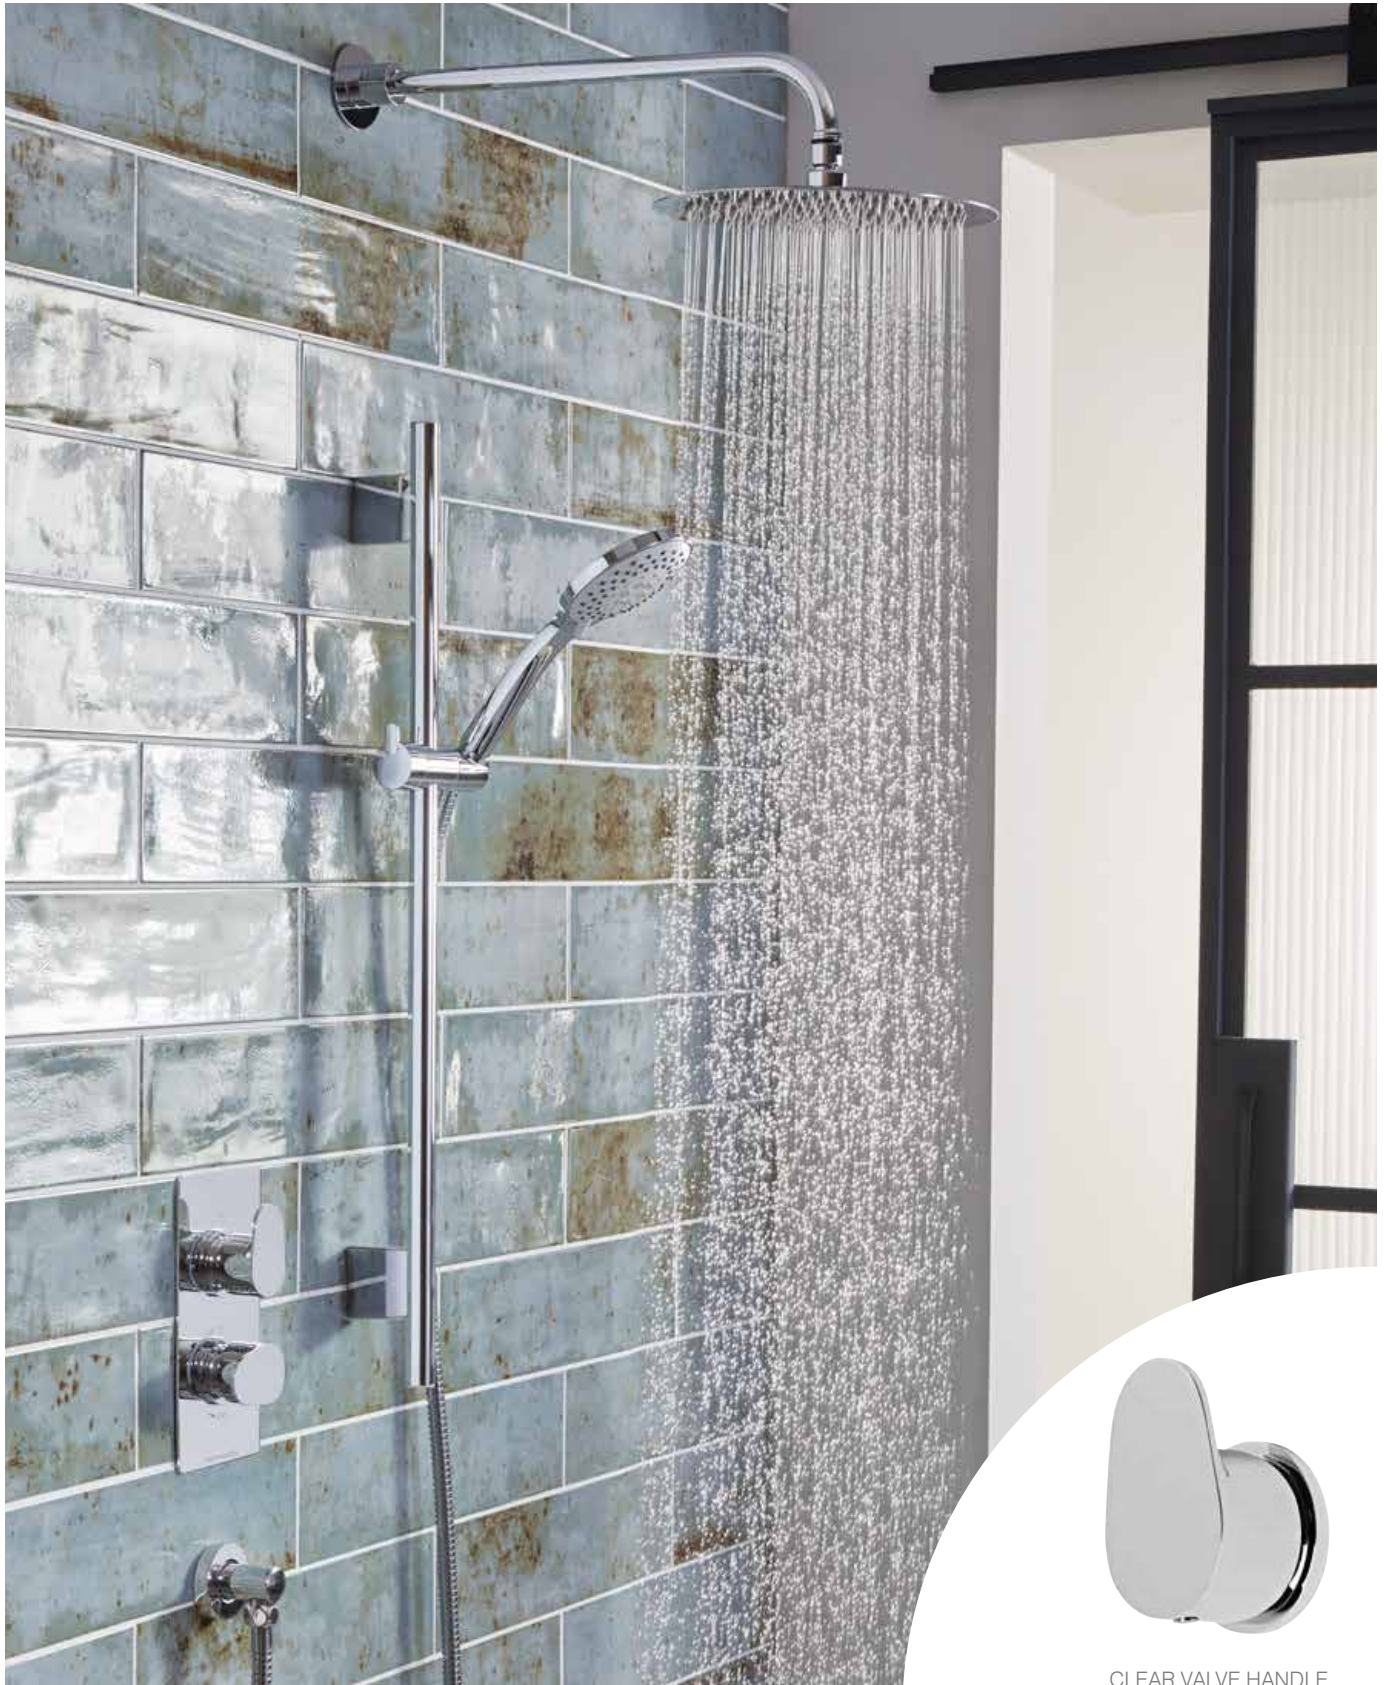

Shower solutions

CLEAR CONCEALED VALVE SHOWERS

ECO¹
Compatible with optional
water & energy saving
flow regulators

AIR-DRIVE
Uses less water
without compromising
your shower experience

GUARANTEE
including
thermostatic
cartridge

CLEAR VALVE HANDLE