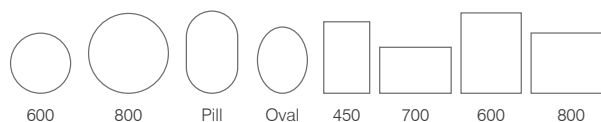

Thesis Mirror	W x H x Dmm	Black	RRP	Brushed Brass	RRP
ø600	ø600 x 38	TNM60C	£134.00	TNM60C-BR	£154.50
ø800	ø800 x 38	TNM80C	£190.50	TNM80C-BR	£225.50
Pill	500 x 800 x 38	TNM50P	£190.50	-	-
Oval	500 x 700 x 38	TNM50V	£181.00	TNM50V-BR	£201.50
450/700	450 x 700 x 38	TNM045	£144.00	-	-
600/800	600 x 800 x 38	TNM060	£181.00	-	-

Thesis Bundle	apex	Black	RRP
ø600 & Loop		TNM60C-VM	£329.00
ø800 & Loop		TNM80C-VM	£403.00
Pill & Loop		TNM50P-VM	£386.00
Oval & Loop		TNM50V-VM	£376.00
450/700 & Loop		TNM045-VM	£340.00
600/800 & Loop		TNM060-VM	£376.00