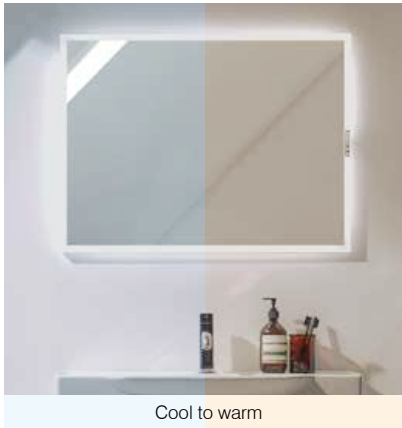

Intuitive design
ACADEMY

- Adjustable LED colour temperature & brightness
- Intuitive slide controls
- Heated demister pad prevents mirror steaming up
- Slim depth design
- IP44 rated

TOUCH CONTROLS
switch between functions,
slider controls warmth or brightness