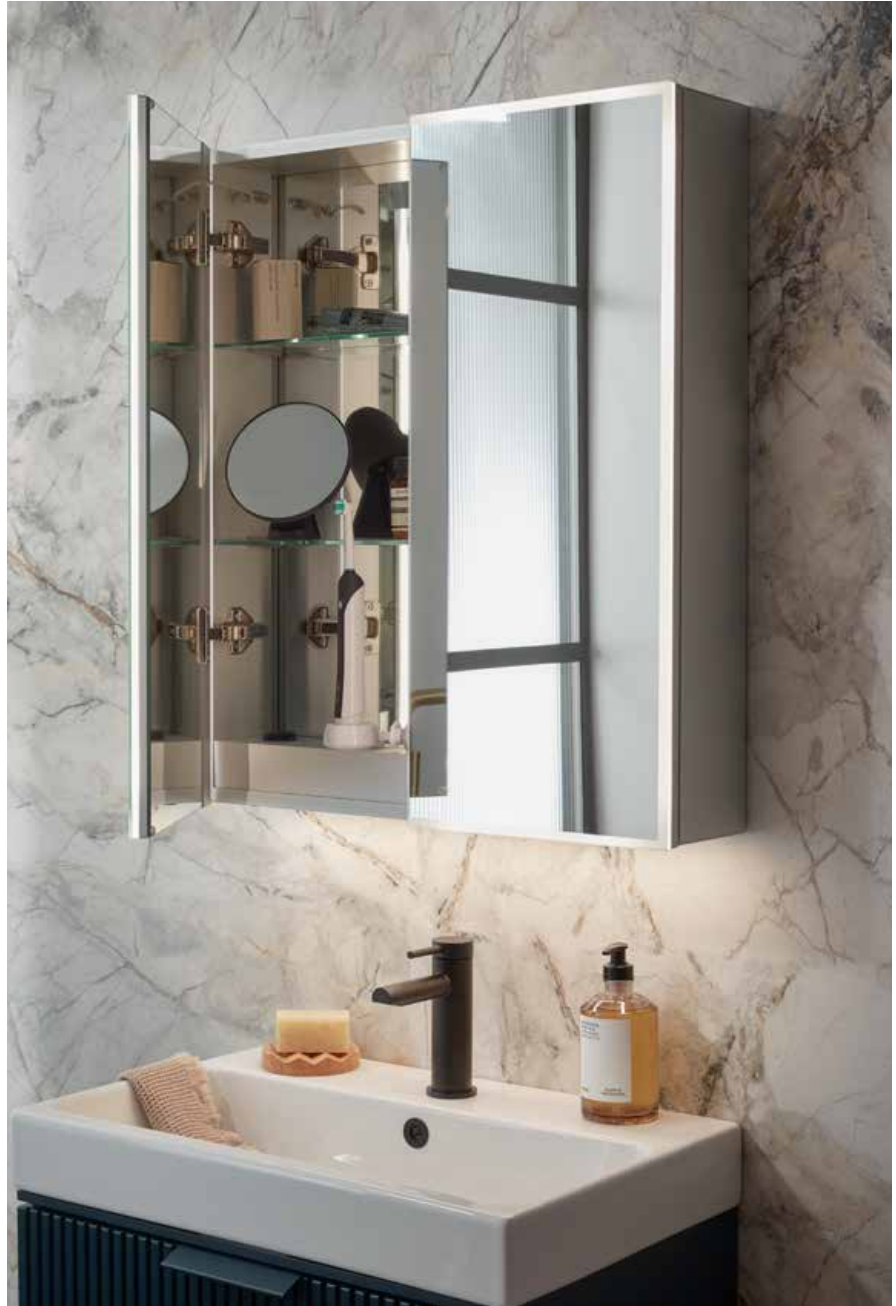

VANITY MIRROR

Novella cabinet is supplied with a handheld vanity mirror with 5x magnification. The mirror can be used handheld, clipped to shelf or freestanding.

CABINET VIDEO
Scan to see the Novella cabinet features