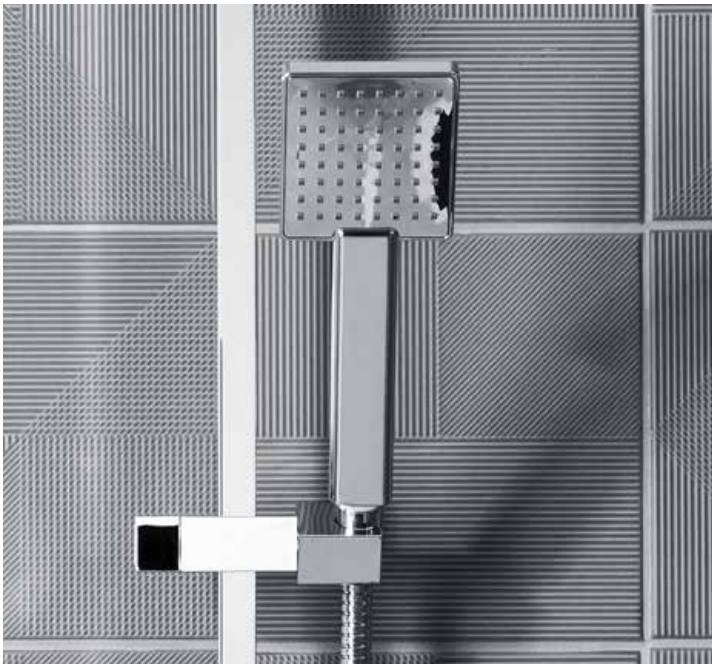

Making things simple

BAR SHOWER SYSTEMS

Our bar shower systems allow for quick and easy installation with minimal disruption to the bathroom as they do not need to be recessed into a wall. Our selection of modern bar shower systems offer form and function, all in one easy to fit and control unit. Available in smooth, round or sleek square designs.