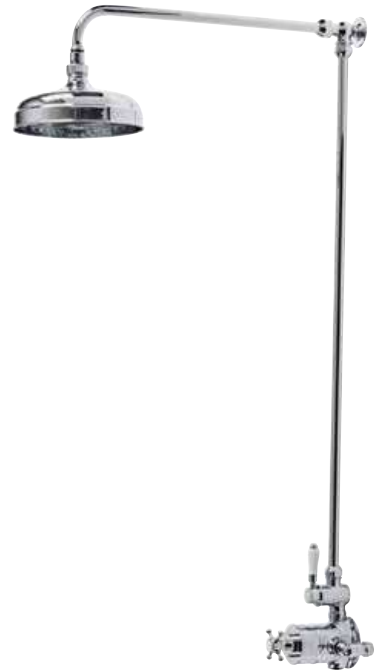

PAIR WITH
CRANBORNE
TAPS
P196

Cranborne single function shower system with overhead shower

SVSET125 Chrome £900.00

- Separate flow and temperature controls
- 200mm overhead shower
- Anti-Scald thermostatic control for safe showering
- Riser rail and shower arm can be cut to length to suit installation
- Includes 15mm compression fixing kit
- Min pressure 0.2bar

SURFACE MOUNTED
Shower systems