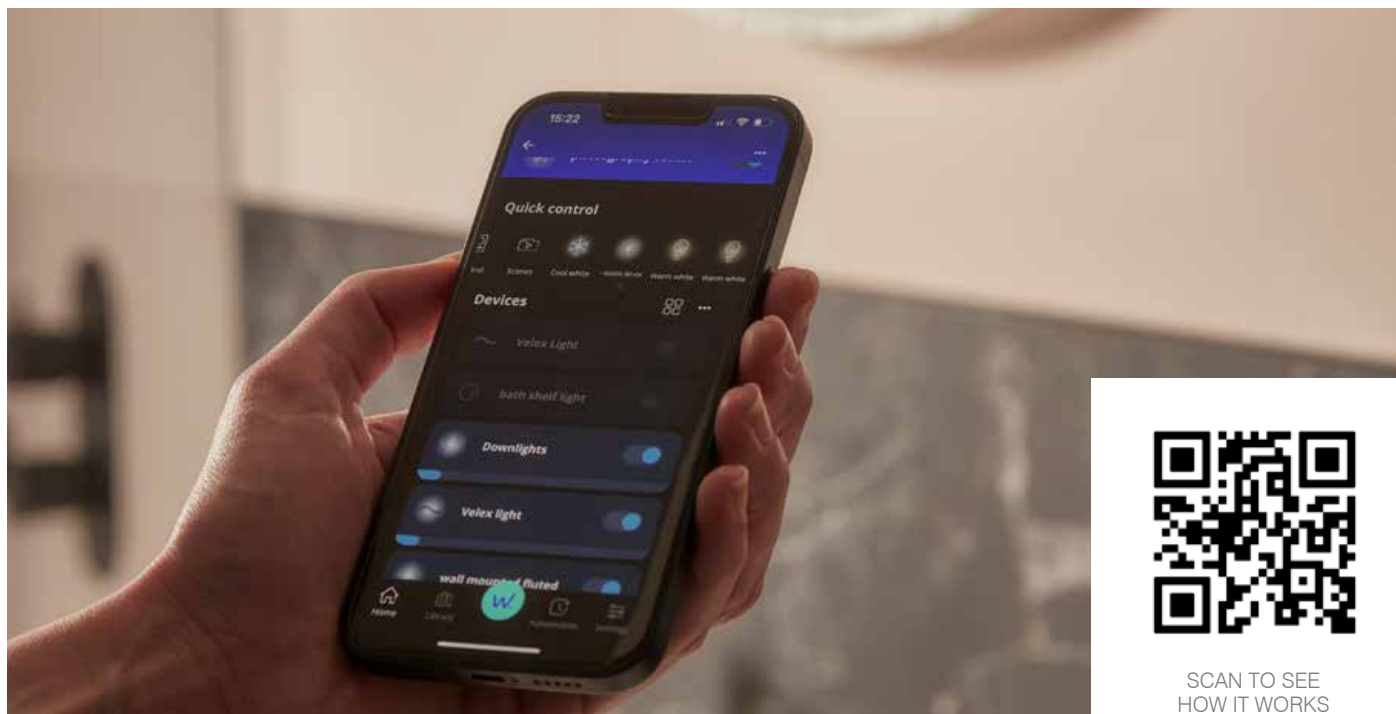

Discover

BEAUTIFULLY LIT BATHROOMS

CONNECTED BY WIZ

Although our lights can be used conventionally they can also be used as smart lights when connected by WiZ making them completely customisable allowing you to set, schedule and adjust your lighting scheme within the WiZ app. Seamlessly integrated with your choice of smart speaker, all of our connected by WiZ products can be voice activated, and further simplified with our convenient smart button.