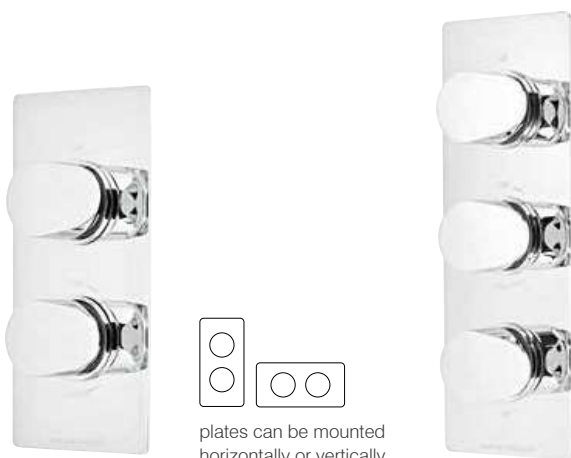

plates can be mounted horizontally or vertically

Clear valve

SV3713 Single function £401.00
SV3706 Dual function £438.00

102(w) x 214mm(h)
Single function minimum pressure 0.1bar
Dual function minimum pressure 0.3bar