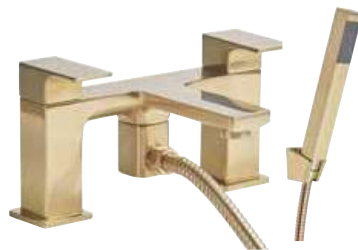

Chrome	T394202	£414.00
Black	T394203	£432.00
Brushed brass	T394204	£489.00