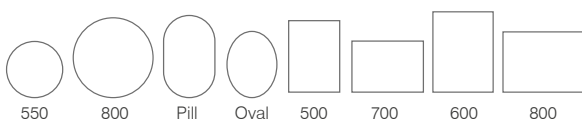

Eminence Mirrors	Code	W x H x Dmm	RRP
ø550	EM55CAL	ø550 x 35	£354.00
ø800	EM80CAL	ø800 x 35	£447.00
Pill	EM80PAL	500 x 800 x 35	£466.00
Oval	EM65OAL	490 x 650 x 35	£397.00
500/700	EM70RAL	500 x 700 x 35	£411.00
600/800	EM80RAL	600 x 800 x 35	£463.00