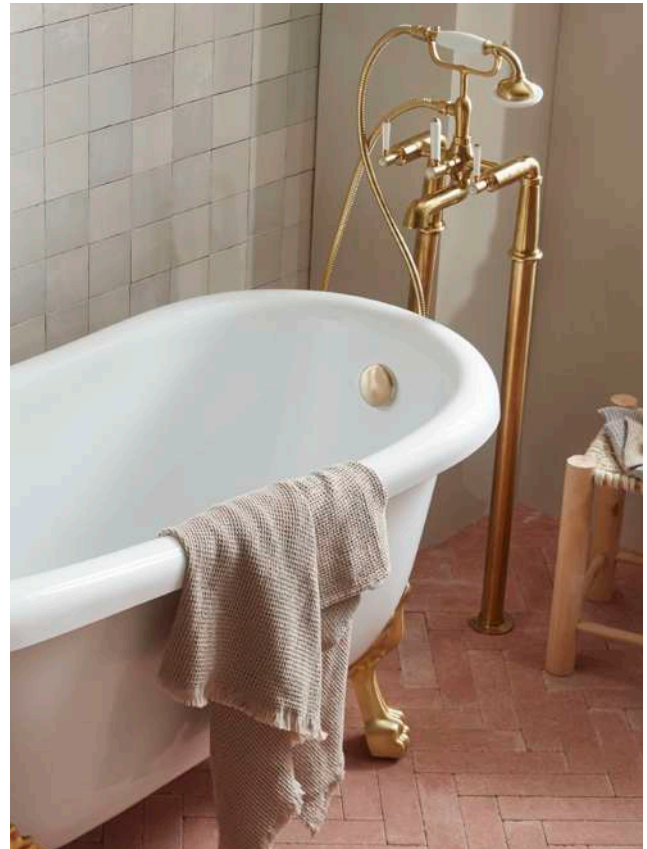

STANDPIPES

Standpipes

Available in two finishes

T262102	Chrome	£525.00
T262104	Brushed Brass	£575.00