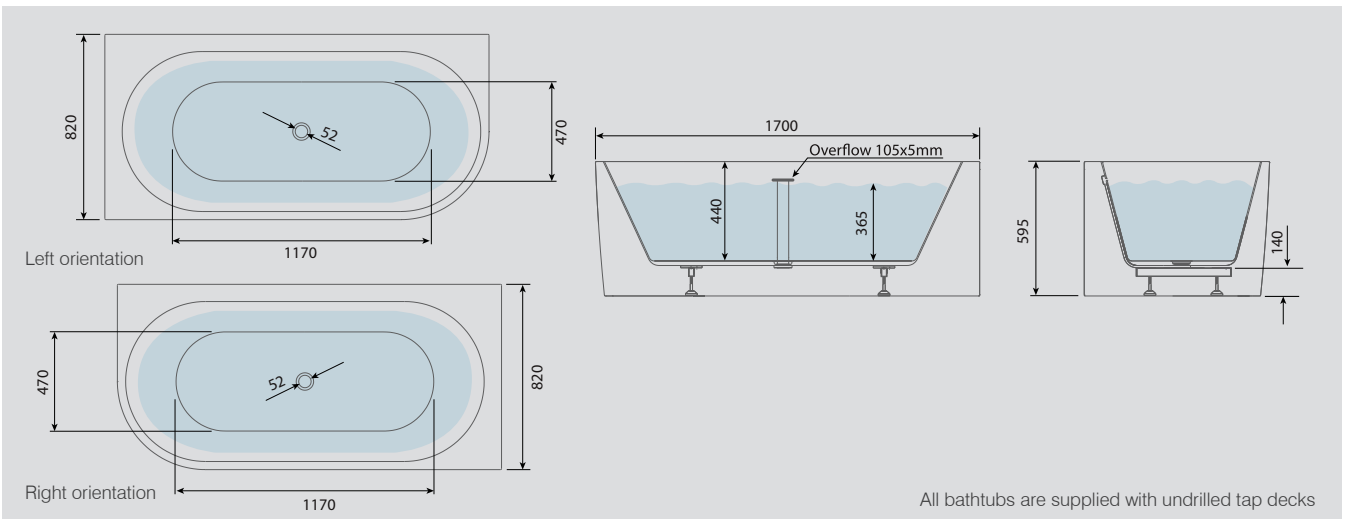

Features:

- Integrated Overflow Channel
- Adjustable Height Levelling Feet
- Space Saving
- Double Ended
- Tap Deck
- Corner Fitting - Compatible With Showers

Compatible Tap Types:

- Freestanding Bath Shower Mixer
- Deck Mounted Bath Filler
- Wall Mounted Bath Filler