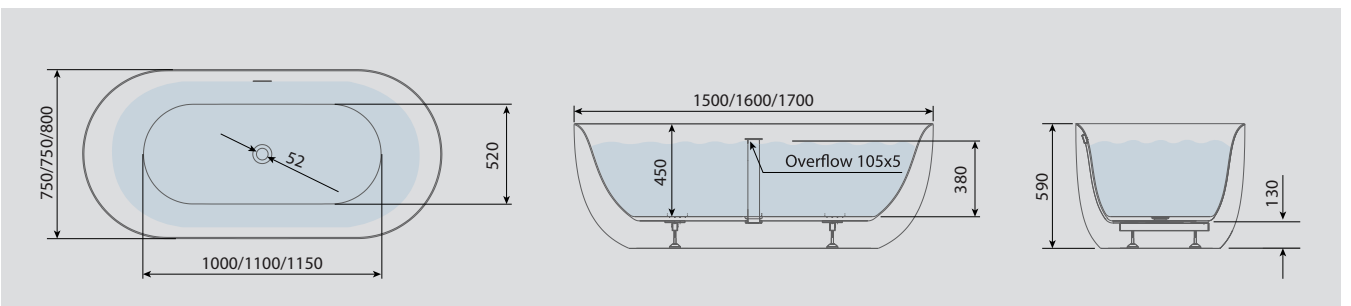

Features:

- Integrated Overflow Channel
- Adjustable Height Levelling Feet
- Space Saving - 1500mm
- Double Ended

Compatible Tap Types:

- Freestanding Bath Shower Mixer
- Freestanding Bath Filler
- Wall Mounted Bath Filler