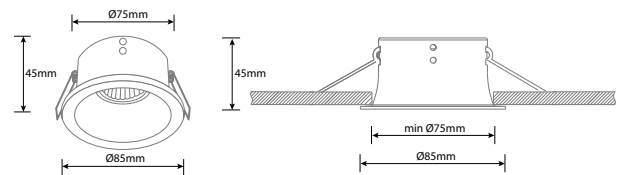

DOWN LIGHTS

Connected by
WiZ

FEATURES

- Connected by WiZ to link to your smart home (bathroom)
- IP65 - suitable for use in showering spaces
- Matt white finish
- Semi recessed design for glare control
- Connected by WiZ version includes WiZ GU10 Smart Bulb
- Conventional version bulb not included
  recommended Bulb - GU10 Max 5W

Down light Connected by WiZ	Code	W x H x Dmm (inc bracket)	RRP
Single	DL01-W-WIZ	85 x 135 x 85	£43.70
2 Pack	DL01-W-WIZ-2	85 x 135 x 85	£84.80
3 Pack	DL01-W-WIZ-3	85 x 135 x 85	£126.00
4 Pack	DL01-W-WIZ-4	85 x 135 x 85	£166.00

Conventional Down light	Code	W x H x Dmm (inc bracket)	RRP
Single	DL01-W	85 x 135 x 85	£20.60
2 Pack	DL01-W-2	85 x 135 x 85	£38.60
3 Pack	DL01-W-3	85 x 135 x 85	£56.60
4 Pack	DL01-W-4	85 x 135 x 85	£73.50

STRIP LIGHTS

Connected by
WiZ

FEATURES

- Connected by WiZ to link to your smart home
- IP65 rated
- Driver box included
- Suitable for use under wall hung furniture, in nooks and behind baths to create ambient lighting

Strip Light Connected by WiZ	Code	Dimensions	RRP
LED STRIP IP65	WIZLEDKIT-450	450mm	£149.00
LED STRIP IP65	WIZLEDKIT-750	750mm	£154.50