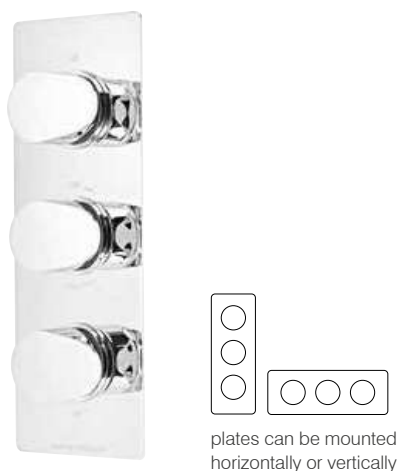

plates can be mounted horizontally or vertically

Clear valve

SV3709 Triple function £665.00

102(w) x 280mm(h)
Minimum pressure 1.0bar