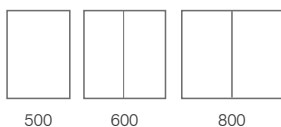

Origin Cabinets	Code	W x H x Dmm	RRP
500 1 Door	RGC050	500 x 700 x 140	£825.00
600 2 Door	RGC060	600 x 700 x 140	£940.00
800 2 Door	RGC080	800 x 700 x 140	£1,090.00