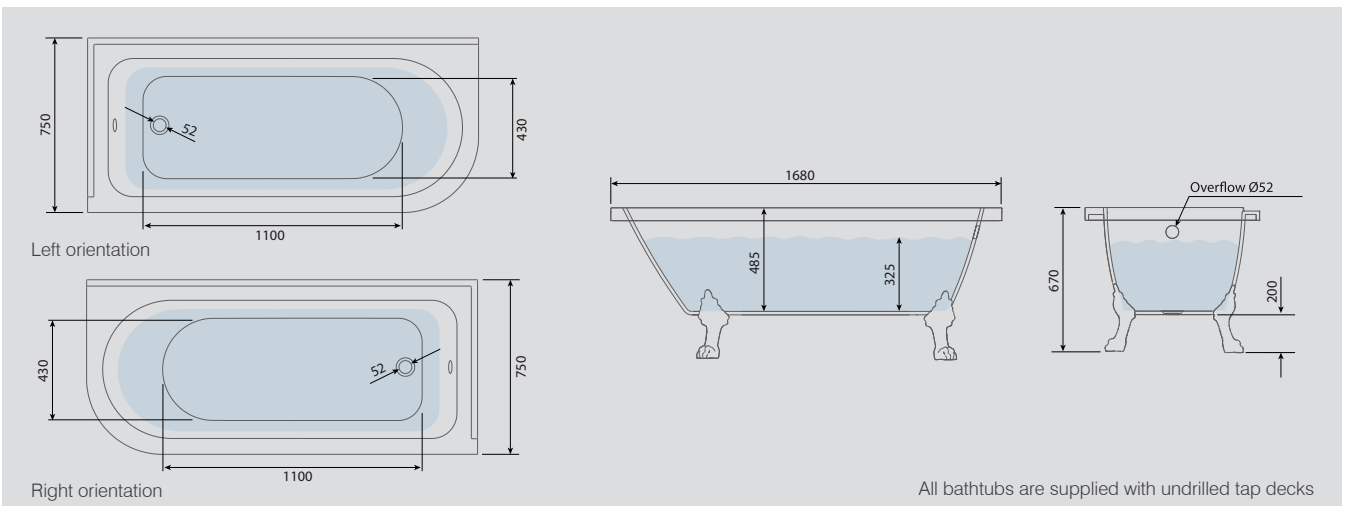

All Roper Rhodes bathtubs are supplied in a white gloss outer surface. If you wish to paint your bath, please use suitable acrylic primers and paint. If in doubt, seek advice from the paint manufacturer.