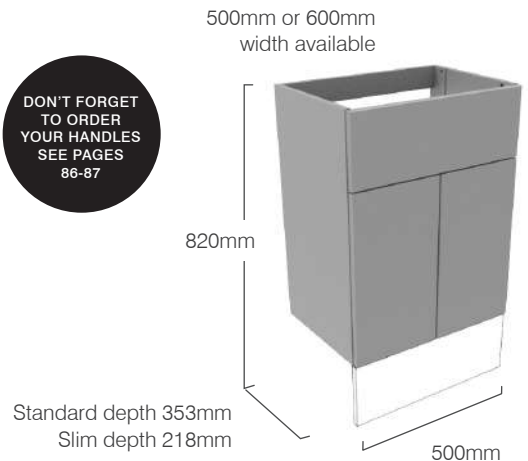

500 & 600MM BASIN UNITS

DON'T FORGET TO ORDER YOUR HANDLES SEE PAGES 86-87

500 & 600MM STANDARD / SLIM DEPTH BASIN UNIT WITH FASCIA DOOR PACK

FEATURES

- Fascia to be cut on site to suit sanitaryware.
- One adjustable shelf.
- Soft close hinges.
- Removable back panel.
- For compatible basins see page 93.
- A plinth is required for this unit - see page 140.

500mm Unit Finish	353mm Standard Depth	218mm Slim Depth

BURFORD STANDARD WC		
Juniper Green	DF3SC5.JNP.XX	DF2SC5.JNP.XX
Coniston Blue	DF3SC5.CB.XX	DF2SC5.CB.XX
Derwent Blue	DF3SC5.DB.XX	DF2SC5.DB.XX
Chalk White	DF3SC5.CW.XX	DF2SC5.CW.XX
Mocha	DF3SC5.MC.XX	DF2SC5.MC.XX
Pebble Grey	DF3SC5.PG.XX	DF2SC5.PG.XX
Slate Grey	DF3SC5.SG.XX	DF2SC5.SG.XX
Black	DF3SC5.BLK.XX	DF2SC5.BLK.XX
Terra	DF3SC5.TER.XX	DF2SC5.TER.XX
Dusk Blue	DF3SC5.DSK.XX	DF2SC5.DSK.XX
Sage Green	DF3SC5.SGN.XX	DF2SC5.SGN.XX
Manor Green	DF3SC5.MGN.XX	DF2SC5.MGN.XX

ARUBA		
Juniper Green	AF3SC5.JNP.XX	AF2SC5.JNP.XX
Powder Grey	AF3SC5.POW.XX	AF2SC5.POW.XX
Mussel	AF3SC5.MSL.XX	AF2SC5.MSL.XX
Derwent Blue	AF3SC5.DB.XX	AF2SC5.DB.XX
Gloss Dark Clay	AF3SC5.GDC.XX	AF2SC5.GDC.XX
Oxford Oak	AF3SC5.OXO.XX	AF2SC5.OXO.XX
Coniston Blue	AF3SC5.CB.XX	AF2SC5.CB.XX
Terra	AF3SC5.TER.XX	AF2SC5.TER.XX
White	AF3SC5.W.XX	AF2SC5.W.XX

ELAN		
Black	EF3SC5.BLK.XX	EF2SC5.BLK.XX
Terra	EF3SC5.TER.XX	EF2SC5.TER.XX
Powder Grey	EF3SC5.POW.XX	EF2SC5.POW.XX
Juniper Green	EF3SC5.JNP.XX	EF2SC5.JNP.XX
Coniston Blue	EF3SC5.CB.XX	EF2SC5.CB.XX

£551.30 each   **£543.10** each

Replace **.XX** with the required carcass colour below

600mm Unit Finish	353mm Standard Depth	218mm Slim Depth

BURFORD STANDARD WC		
Juniper Green	DF3SC6.JNP.XX	DF2SC6.JNP.XX
Coniston Blue	DF3SC6.CB.XX	DF2SC6.CB.XX
Derwent Blue	DF3SC6.DB.XX	DF2SC6.DB.XX
Chalk White	DF3SC6.CW.XX	DF2SC6.CW.XX
Mocha	DF3SC6.MC.XX	DF2SC6.MC.XX
Pebble Grey	DF3SC6.PG.XX	DF2SC6.PG.XX
Slate Grey	DF3SC6.SG.XX	DF2SC6.SG.XX
Black	DF3SC6.BLK.XX	DF2SC6.BLK.XX
Terra	DF3SC6.TER.XX	DF2SC6.TER.XX
Dusk Blue	DF3SC6.DSK.XX	DF2SC6.DSK.XX
Sage Green	DF3SC6.SGN.XX	DF2SC6.SGN.XX
Manor Green	DF3SC6.MGN.XX	DF2SC6.MGN.XX

ARUBA		
Juniper Green	AF3SC6.JNP.XX	AF2SC6.JNP.XX
Powder Grey	AF3SC6.POW.XX	AF2SC6.POW.XX
Mussel	AF3SC6.MSL.XX	AF2SC6.MSL.XX
Derwent Blue	AF3SC6.DB.XX	AF2SC6.DB.XX
Gloss Dark Clay	AF3SC6.GDC.XX	AF2SC6.GDC.XX
Oxford Oak	AF3SC6.OXO.XX	AF2SC6.OXO.XX
Coniston Blue	AF3SC6.CB.XX	AF2SC6.CB.XX
Terra	AF3SC6.TER.XX	AF2SC6.TER.XX
White	AF3SC6.W.XX	AF2SC6.W.XX

ELAN		
Black	EF3SC6.BLK.XX	EF2SC6.BLK.XX
Terra	EF3SC6.TER.XX	EF2SC6.TER.XX
Powder Grey	EF3SC6.POW.XX	EF2SC6.POW.XX
Juniper Green	EF3SC6.JNP.XX	EF2SC6.JNP.XX
Coniston Blue	EF3SC6.CB.XX	EF2SC6.CB.XX

£551.30 each   **£543.10** each

Replace **.XX** with the required carcass colour below

END PANELS REQUIRED

Exposed carcass sides are covered by using colour matched end panels which will be required to complete your fitted furniture run. See pages 136-139 for panel options.

PLINTH REQUIRED