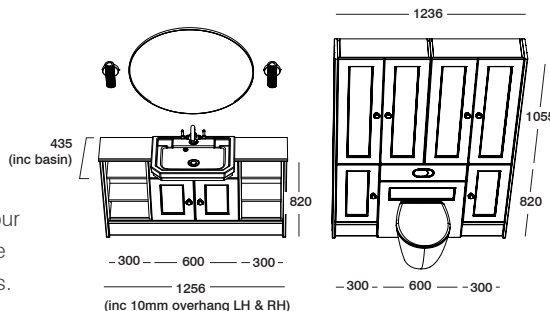

CREATE THIS LOOK

Want to recreate this look for your new bathroom?

This page shows a helpful floor plan and useful list of items used to design this timeless bathroom.

We offer a free colour swatch service. See page 153 for details.