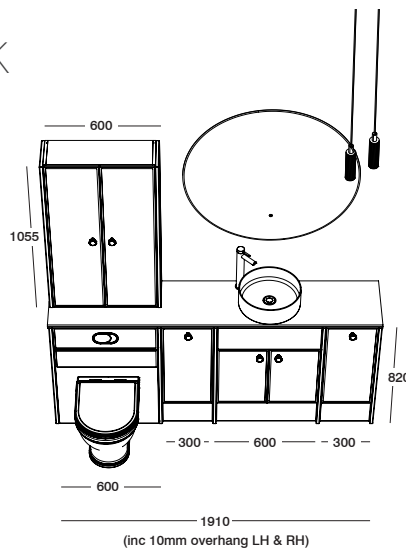

- 600MM BACK TO WALL UNIT: **EF3BW6.POW.D**
- 600MM SEMI-COUNTERTOP UNIT: **EF3SC5.POW.D**
- 600MM SIT ON TOP COUNTERTOP UNIT: **EF3FC6.POW.D**
- 300MM PULL OUT DRAWER UNITS x2: **EF3TD3.POW.D**
- INTERIOR CARCASS: **Graphite**
- 2000MM PLINTH: **FPL15.POW**
- SIT ON UNIT END PANELS x2: **F2TP10.POW**
- END PANELS x5: **F3P8.POW**
- 2000MM BLACK MARBLE WORKTOP: **F3W2024.KM**
- WIDCOMBE BACK TO PAN & SEAT: **WBWPAN/WSCTS-SF**
- ROUND COUNTERTOP BASIN: **DC12050**
- STORM-NOVA TAP: **T461903**
- FRESNO KNOB x6: **FHFRE.B**
- LIGHT x2: **WL02-BL**
- RITUAL MIRROR: **RLM100C**
- OVAL BLACK FLUSH BUTTON: **TR9040**

WALL: bauerworkcolour.com
FLOOR TILES: flooringsupplies.co.uk