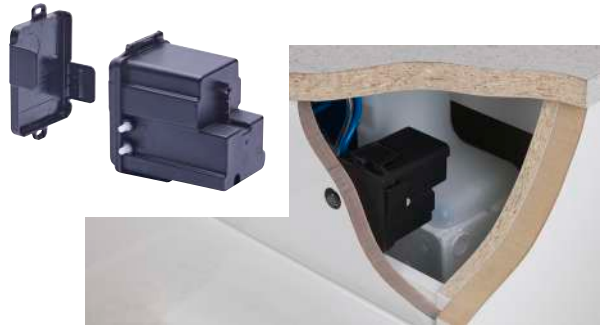

FLUSHING SOLUTIONS