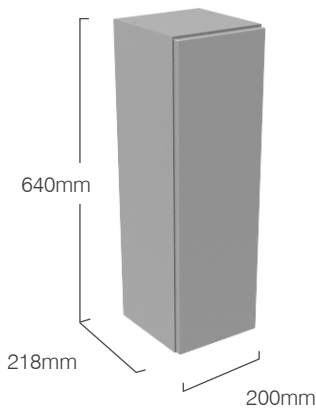

200MM WALL MOUNTED CUPBOARD

SUITABLE FOR STANDARD & SLIM DEPTH UNITS

300MM WALL MOUNTED CUPBOARD

SUITABLE FOR STANDARD & SLIM DEPTH UNITS

DON'T FORGET TO ORDER YOUR HANDLES SEE PAGES 86-87

FEATURES

- Soft close hinges.
- Reversible door.
- Two glass shelves.
- Concealed hangers.

* These products have plain fronted fascia packs.

200mm Unit Finish	218mm Slim Depth

BURFORD	
Juniper Green	F2WC2.JNP.XX
Coniston Blue	F2WC2.CB.XX
Derwent Blue	F2WC2.DB.XX
Chalk White	F2WC2.CW.XX
Mocha	F2WC2.MC.XX
Pebble Grey	F2WC2.PG.XX
Slate Grey	F2WC2.SG.XX
Black	F2WC2.BLK.XX
Terra	F2WC2.TER.XX
Dusk Blue	F2WC2.DSK.XX
Sage Green	F2WC2.SGN.XX
Manor Green	F2WC2.MGN.XX

ARUBA	
Juniper Green	F2WC2.JNP.XX
Powder Grey	F2WC2.POW.XX
Mussel	F2WC2.MSL.XX
Derwent Blue	F2WC2.DB.XX
Gloss Dark Clay	F2WC2.GDC.XX
Oxford Oak	F2WC2.OXO.XX
Coniston Blue	F2WC2.CB.XX
Terra	F2WC2.TER.XX
White	F2WC2.W.XX

ELAN	
Black	EF2WC2.BLK.XX
Terra	EF2WC2.TER.XX
Powder Grey	EF2WC2.POW.XX
Juniper Green	EF2WC2.JNP.XX
Coniston Blue	EF2WC2.CB.XX

£310.90 each

Replace **.XX** with the required carcass colour below

DON'T FORGET TO ORDER YOUR HANDLES SEE PAGES 86-87