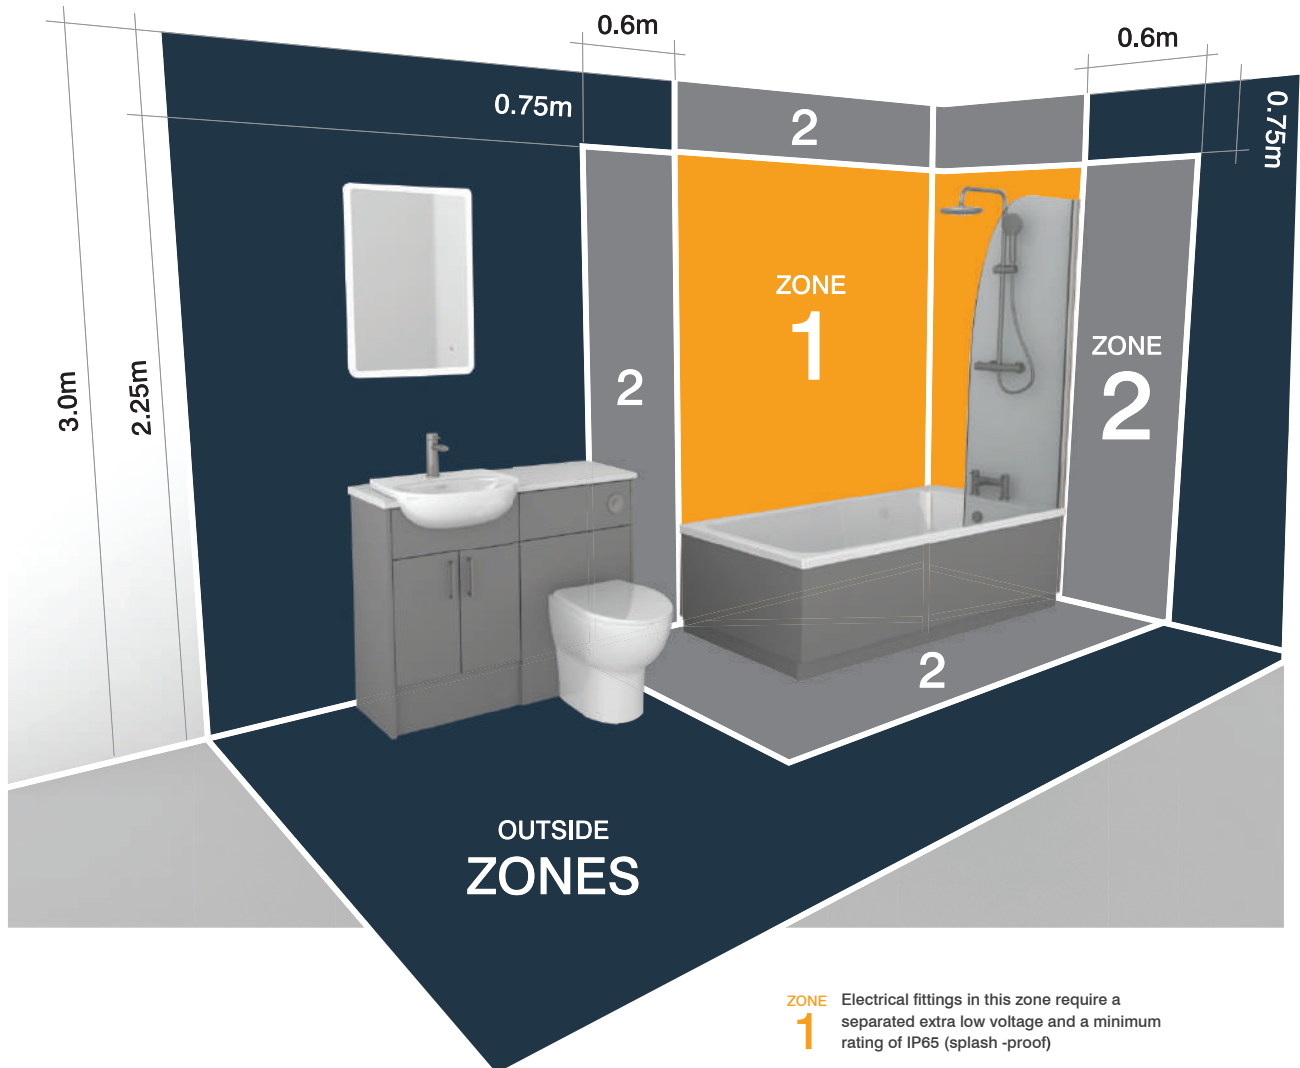

SAFETY ZONES & ELECTRICAL INFORMATION

ZONES FOR EQUIPMENT IN CLOSE PROXIMITY TO BATHS & SHOWERS

Roper Rhodes illuminated mirror and aluminum cabinets have been independently tested for compliance with electrical equipment safety regulations. Products shown with IP44 or IP55 ratings and are suitable for use in zone 2 and outside zones in the bathroom

ZONE 1 Electrical fittings in this zone require a separated extra low voltage and a minimum rating of IP65 (splash-proof)

ZONE 2 Electrical fittings in this zone require a minimum rating of IP44 (spalsh-proof)

OUTSIDE ZONES Electrical fittings in this zone require a minimum rating of IP20