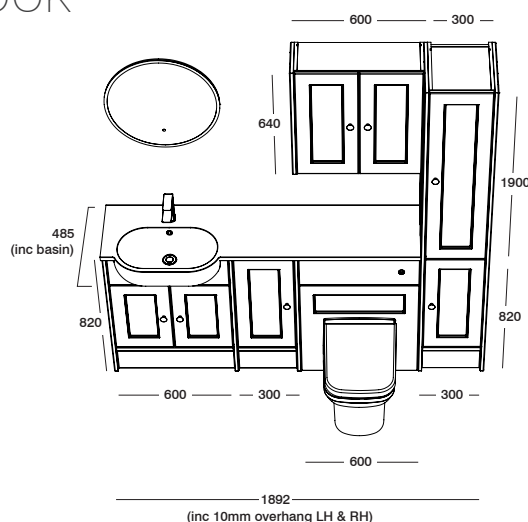

CREATE THIS LOOK

Want to recreate this look for your new bathroom?

This page shows a helpful floor plan and useful list of items used to design this timeless bathroom.

We offer a free colour swatch service. See page 153 for details.