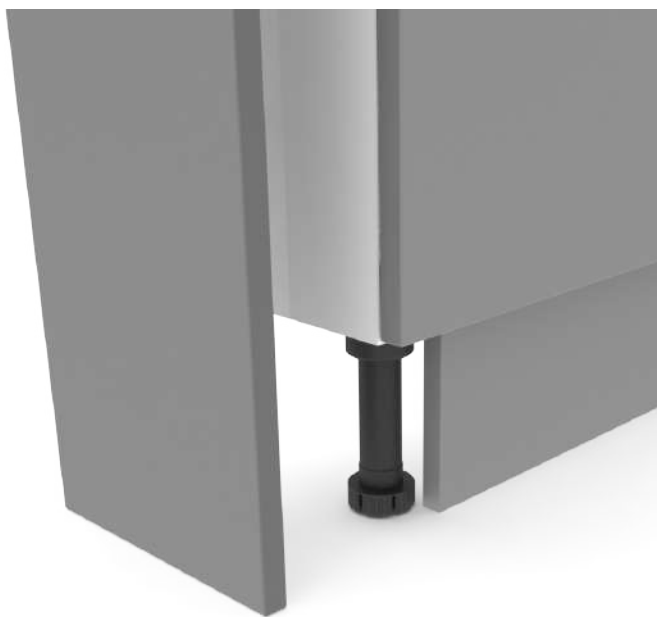

FILLER PANELS, DESIGN, CLAD-ON END PANELS & PLINTHS