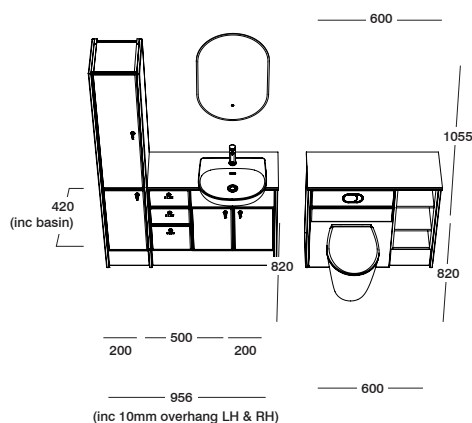

CREATE THIS LOOK

Want to recreate this look for your new bathroom?

This page shows a helpful floor plan and useful list of items used to design this timeless bathroom.

We offer a free colour swatch service. See page 153 for details.