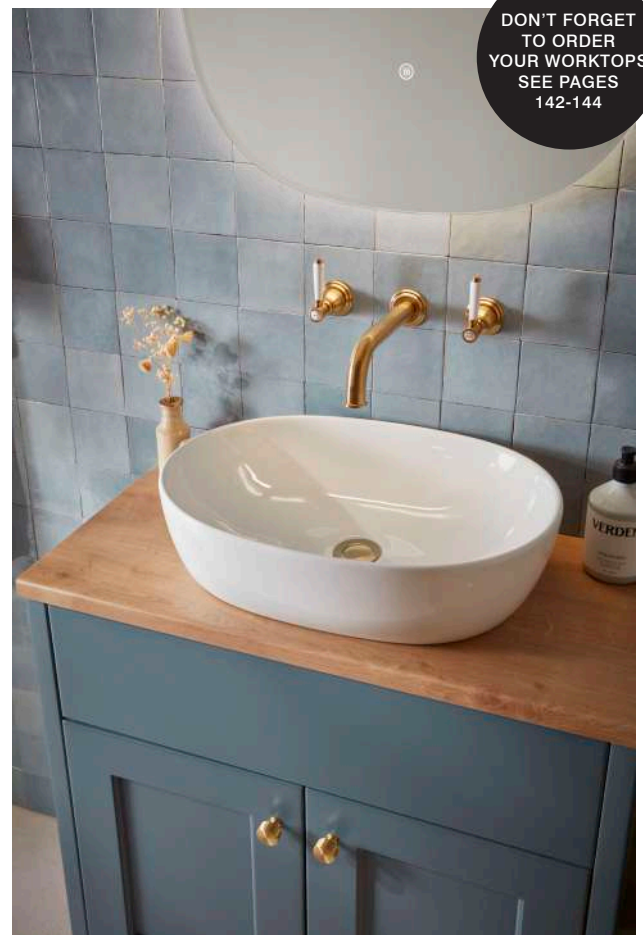

Basin DC12053 **£154.50**

* These basins do not have overflows and must be used with an open waste.