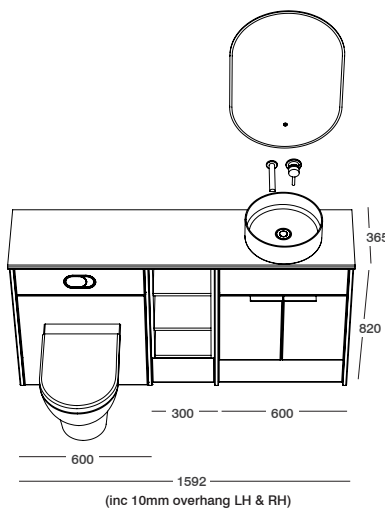

- 600MM BACK TO WALL UNIT: **AF3BW6.OXO.D**
- 600MM SEMI-COUNTERTOP UNIT: **AF3SC6.OXO.D**
- 300MM SHELF STORAGE UNIT: **AF3SS3.D**
- INTERIOR CARCASS: **Graphite**
- 1000MM PLINTH: **FPL10.OXO**
- END PANELS x4: **F3P8.OXO**
- ROUND COUNTERTOP BASIN: **DC12049**
- 1880MM ARCTIC WHITE WORKTOP: **F3W18A.AR**
- NOTE BACK TO PAN & SEAT: **NBWPAN/NSLSCTS**
- STORM-NOVA WALL MOUNTED BASIN MIXER: **T491904**
- CATALINA HANDLE x2: **SCHH09W.150**
- LINK MIRROR: **LKM50P**
- OVAL BRUSHED BRASS FLUSH BUTTON: **TR9041**

WALL TILES: claybrookstudio.co.uk
FLOOR TILES: mandarinstone.com