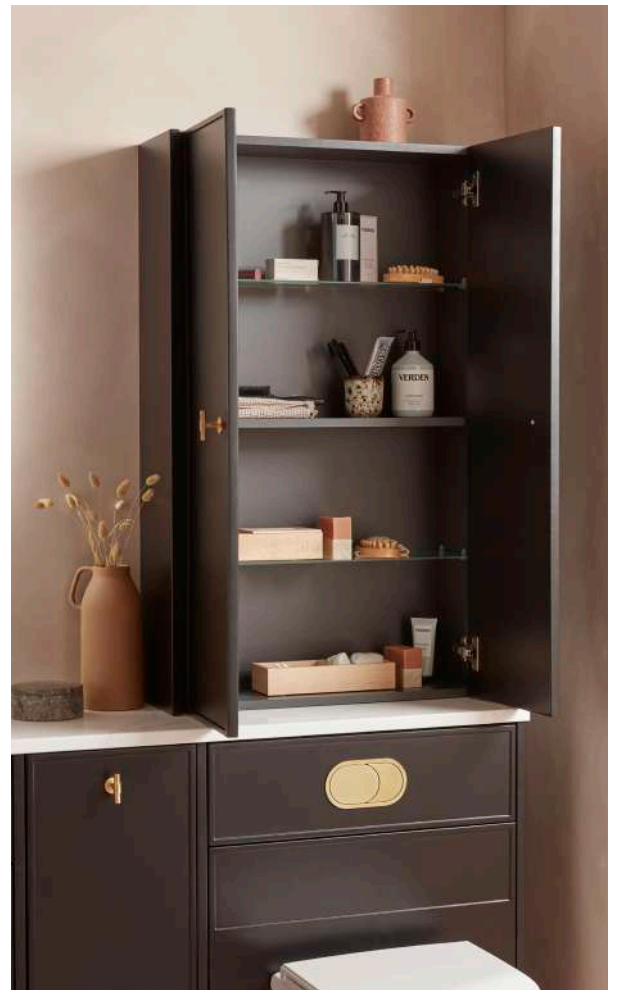

Make the most of vertical space with countertop cabinetry and clever storage solutions. Create a seamless look with a WC unit that conceals pipework, and bring a singular touch to your design by pairing furniture with warm, lustrous brass hardware and simple yet elegant fittings.