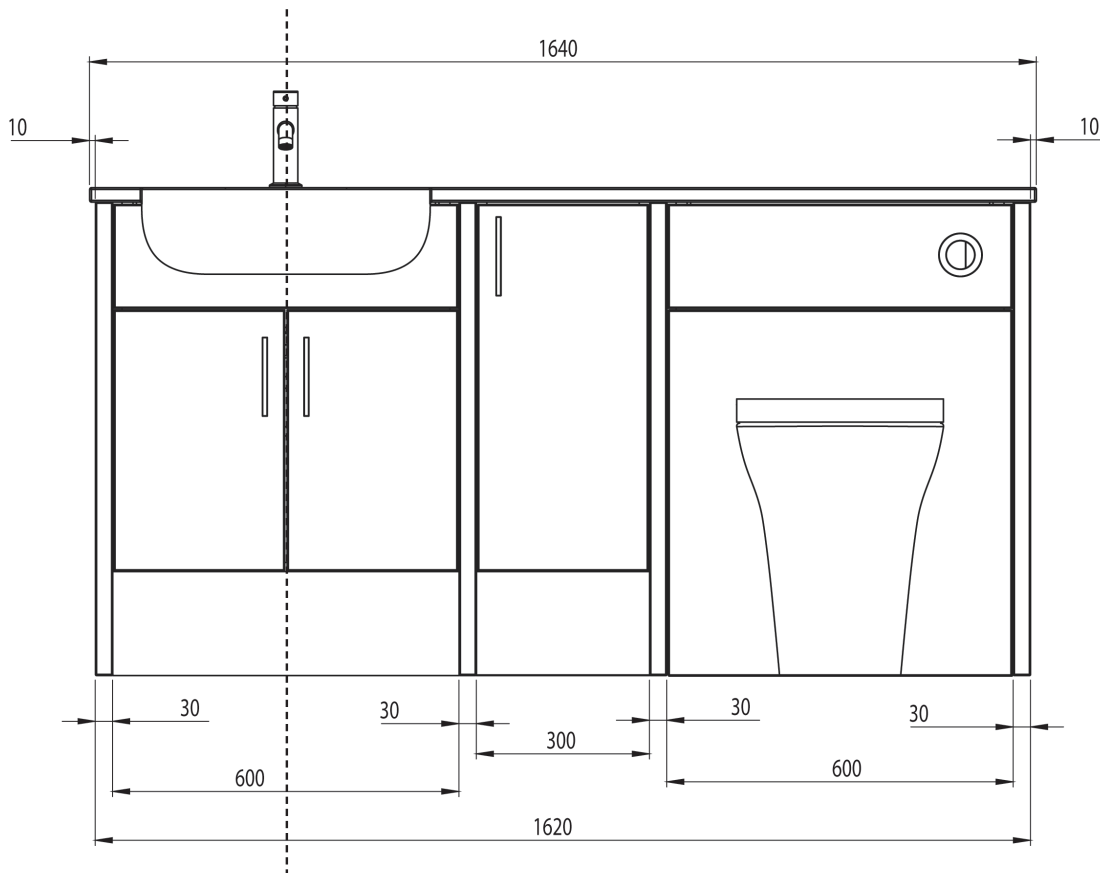

## BASINS WITH INTEGRATED WORKTOPS

Motif and City basins feature integrated worktops that are 1640mm in length and designed to fit on a maximum furniture width of 1620mm, including end panels. This allows 10mm overhang at each end. It is also critical that the basin bowl is positioned centrally on the semi-countertop furniture unit.