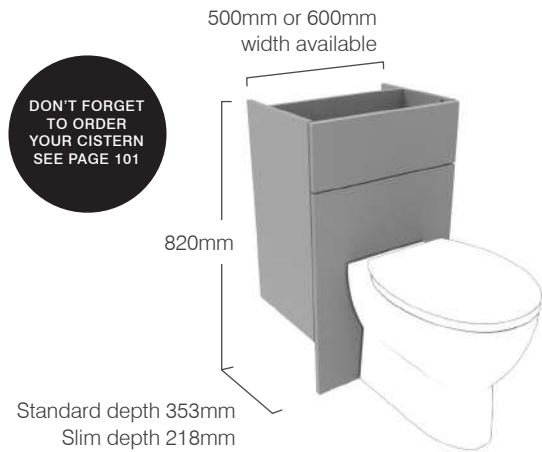

500 & 600MM BACK TO WALL WC UNITS

500 & 600MM STANDARD / SLIM DEPTH BACK TO WALL WC WITH FASCIA DOOR PACK

FEATURES

- Fascia to be cut on site to suit sanitaryware.
- Main panel goes to floor.
- Front access top fascia.
- For compatible back to wall WCs see page 98.

* These fascia packs are designed to be used with comfort height WC pans & cisterns, so exclude the Burford moulding.

500mm Unit Finish	353mm Standard Depth	218mm Slim Depth

BURFORD STANDARD WC		
Juniper Green	DF3BW5.JNP.XX	DF2BW5.JNP.XX
Coniston Blue	DF3BW5.CB.XX	DF2BW5.CB.XX
Derwent Blue	DF3BW5.DB.XX	DF2BW5.DB.XX
Chalk White	DF3BW5.CW.XX	DF2BW5.CW.XX
Mocha	DF3BW5.MC.XX	DF2BW5.MC.XX
Pebble Grey	DF3BW5.PG.XX	DF2BW5.PG.XX
Slate Grey	DF3BW5.SG.XX	DF2BW5.SG.XX
Black	DF3BW5.BLK.XX	DF2BW5.BLK.XX
Terra	DF3BW5.TER.XX	DF2BW5.TER.XX
Dusk Blue	DF3BW5.DSK.XX	DF2BW5.DSK.XX
Sage Green	DF3BW5.SGN.XX	DF2BW5.SGN.XX
Manor Green	DF3BW5.MGN.XX	DF2BW5.MGN.XX

BURFORD COMFORT HEIGHT WC		
Juniper Green *	AF3BW5.JNP.XX	AF2BW5.JNP.XX
Coniston Blue *	AF3BW5.CB.XX	AF2BW5.CB.XX
Derwent Blue *	AF3BW5.DB.XX	AF2BW5.DB.XX
Chalk White *	AF3BW5.CW.XX	AF2BW5.CW.XX
Mocha *	AF3BW5.MC.XX	AF2BW5.MC.XX
Pebble Grey *	AF3BW5.PG.XX	AF2BW5.PG.XX
Slate Grey *	AF3BW5.SG.XX	AF2BW5.SG.XX
Black *	AF3BW5.BLK.XX	AF2BW5.BLK.XX
Terra *	AF3BW5.TER.XX	AF2BW5.TER.XX
Dusk Blue *	AF3BW5.DSK.XX	AF2BW5.DSK.XX
Sage Green *	AF3BW5.SGN.XX	AF2BW5.SGN.XX
Manor Green *	AF3BW5.MGN.XX	AF2BW5.MGN.XX

ARUBA		
Juniper Green	AF3BW5.JNP.XX	AF2BW5.JNP.XX
Powder Grey	AF2BW5.POW.XX	AF2BW5.POW.XX
Mussel	AF3BW5.MSL.XX	AF2BW5.MSL.XX
Derwent Blue	AF3BW5.DB.XX	AF2BW5.DB.XX
Gloss Dark Clay	AF3BW5.GDC.XX	AF2BW5.GDC.XX
Oxford Oak	AF3BW5.OXO.XX	AF2BW5.OXO.XX
Coniston Blue	AF3BW5.CB.XX	AF2BW5.CB.XX
Terra	AF3BW5.TER.XX	AF2BW5.TER.XX
White	AF3BW5.W.XX	AF2BW5.W.XX

ELAN		
Black	EF3BW5.BLK.XX	EF2BW5.BLK.XX
Terra	EF3BW5.TER.XX	EF2BW5.TER.XX
Powder Grey	EF3BW5.POW.XX	EF2BW5.POW.XX
Juniper Green	EF3BW5.JNP.XX	EF2BW5.JNP.XX
Coniston Blue	EF3BW5.CB.XX	EF2BW5.CB.XX

£573.40 each   **£547.70** each

Replace **.XX** with the required carcass colour below

END PANELS REQUIRED
Exposed carcass sides are covered by using colour matched end panels which will be required to complete your fitted furniture run. See pages 136-139 for panel options.

600mm Unit Finish	353mm Standard Depth	218mm Slim Depth

BURFORD STANDARD WC		
Juniper Green	DF3BW6.JNP.XX	DF2BW6.JNP.XX
Coniston Blue	DF3BW6.CB.XX	DF2BW6.CB.XX
Derwent Blue	DF3BW6.DB.XX	DF2BW6.DB.XX
Chalk White	DF3BW6.CW.XX	DF2BW6.CW.XX
Mocha	DF3BW6.MC.XX	DF2BW6.MC.XX
Pebble Grey	DF3BW6.PG.XX	DF2BW6.PG.XX
Slate Grey	DF3BW6.SG.XX	DF2BW6.SG.XX
Black	DF3BW6.BLK.XX	DF2BW6.BLK.XX
Terra	DF3BW6.TER.XX	DF2BW6.TER.XX
Dusk Blue	DF3BW6.DSK.XX	DF2BW6.DSK.XX
Sage Green	DF3BW6.SGN.XX	DF2BW6.SGN.XX
Manor Green	DF3BW6.MGN.XX	DF2BW6.MGN.XX