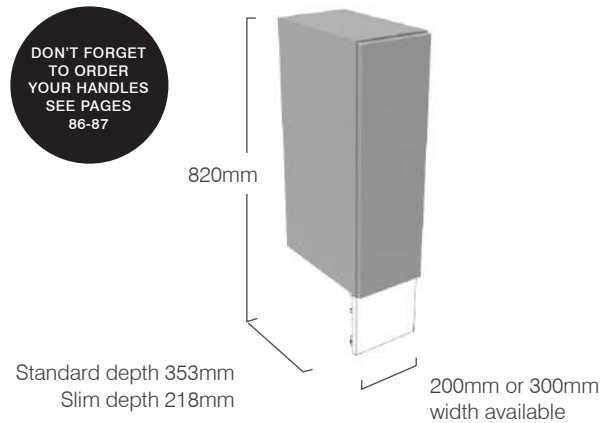

200 & 300MM FLOOR CUPBOARDS

DON'T FORGET TO ORDER YOUR HANDLES SEE PAGES 86-87

200 & 300MM STANDARD / SLIM DEPTH FLOOR CUPBOARD WITH FASCIA DOOR PACK

FEATURES

- Soft close hinges.
- One adjustable shelf.
- Reversible door.
- A plinth is required for this unit - see pages 140.

* These products have plain fronted fascia packs.

200mm Unit Finish	353mm Standard Depth	218mm Slim Depth

BURFORD STANDARD WC		
Juniper Green *	F3FC2.JNP.XX	F2FC2.JNP.XX
Coniston Blue *	F3FC2.CB.XX	F2FC2.CB.XX
Derwent Blue *	F3FC2.DB.XX	F2FC2.DB.XX
Chalk White *	F3FC2.CW.XX	F2FC2.CW.XX
Mocha *	F3FC2.MC.XX	F2FC2.MC.XX
Pebble Grey *	F3FC2.PG.XX	F2FC2.PG.XX
Slate Grey *	F3FC2.SG.XX	F2FC2.SG.XX
Black *	F3FC2.BLK.XX	F2FC2.BLK.XX
Terra *	F3FC2.TER.XX	F2FC2.TER.XX
Dusk Blue *	F3FC2.DSK.XX	F2FC2.DSK.XX
Sage Green *	F3FC2.SGN.XX	F2FC2.SGN.XX
Manor Green *	F3FC2.MGN.XX	F2FC2.MGN.XX

ARUBA		
Juniper Green	F3FC2.JNP.XX	F2FC2.JNP.XX
Powder Grey	F3FC2.POW.XX	F2FC2.POW.XX
Mussel	F3FC2.MSL.XX	F2FC2.MSL.XX
Derwent Blue	F3FC2.DB.XX	F2FC2.DB.XX
Gloss Dark Clay	F3FC2.GDC.XX	F2FC2.GDC.XX
Oxford Oak	F3FC2.OXO.XX	F2FC2.OXO.XX
Coniston Blue	F3FC2.CB.XX	F2FC2.CB.XX
Terra	F3FC2.TER.XX	F2FC2.TER.XX
White	F3FC2.W.XX	F2FC2.W.XX

ELAN		
Black	EF3FC2.BLK.XX	EF2FC2.BLK.XX
Terra	EF3FC2.TER.XX	EF2FC2.TER.XX
Powder Grey	EF3FC2.POW.XX	EF2FC2.POW.XX
Juniper Green	EF3FC2.JNP.XX	EF2FC2.JNP.XX
Coniston Blue	EF3FC2.CB.XX	EF2FC2.CB.XX

£346.80 each   **£321.10** each

Replace **.XX** with the required carcass colour below

300mm Unit Finish	353mm Standard Depth	218mm Slim Depth

BURFORD STANDARD WC		
Juniper Green	DF3FC3.JNP.XX	DF2FC3.JNP.XX
Coniston Blue	DF3FC3.CB.XX	DF2FC3.CB.XX
Derwent Blue	DF3FC3.DB.XX	DF2FC3.DB.XX
Chalk White	DF3FC3.CW.XX	DF2FC3.CW.XX
Mocha	DF3FC3.MC.XX	DF2FC3.MC.XX
Pebble Grey	DF3FC3.PG.XX	DF2FC3.PG.XX
Slate Grey	DF3FC3.SG.XX	DF2FC3.SG.XX
Black	DF3FC3.BLK.XX	DF2FC3.BLK.XX
Terra	DF3FC3.TER.XX	DF2FC3.TER.XX
Dusk Blue	DF3FC3.DSK.XX	DF2FC3.DSK.XX
Sage Green	DF3FC3.SGN.XX	DF2FC3.SGN.XX
Manor Green	DF3FC3.MGN.XX	DF2FC3.MGN.XX

ARUBA		
Juniper Green	AF3FC3.JNP.XX	AF2FC3.JNP.XX
Powder Grey	AF3FC3.POW.XX	AF2FC3.POW.XX
Mussel	AF3FC3.MSL.XX	AF2FC3.MSL.XX
Derwent Blue	AF3FC3.DB.XX	AF2FC3.DB.XX
Gloss Dark Clay	AF3FC3.GDC.XX	AF2FC3.GDC.XX
Oxford Oak	AF3FC3.OXO.XX	AF2FC3.OXO.XX
Coniston Blue	AF3FC3.CB.XX	AF2FC3.CB.XX
Terra	AF3FC3.TER.XX	AF2FC3.TER.XX
White	AF3FC3.W.XX	AF2FC3.W.XX

ELAN		
Black	EF3FC3.BLK.XX	EF2FC3.BLK.XX
Terra	EF3FC3.TER.XX	EF2FC3.TER.XX
Powder Grey	EF3FC3.POW.XX	EF2FC3.POW.XX
Juniper Green	EF3FC3.JNP.XX	EF2FC3.JNP.XX
Coniston Blue	EF3FC3.CB.XX	EF2FC3.CB.XX

£370.50 each   **£346.90** each

Replace **.XX** with the required carcass colour below

END PANELS REQUIRED

Exposed carcass sides are covered by using colour matched end panels which will be required to complete your fitted furniture run. See pages 136-139 for panel options.

PLINTH REQUIRED