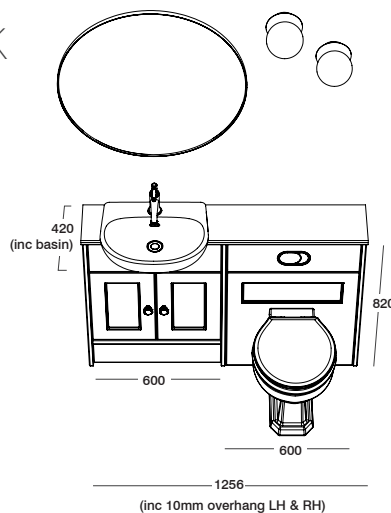

- 600MM BACK TO WALL UNIT: **DF3BW6.BLK.D**
- 600MM SEMI-COUNTERTOP UNIT: **DF3SC6.BLK.D**
- INTERIOR CARCASS: **Graphite**
- 1000MM PLINTH: **FPL10.BLK**
- END PANELS x3: **F3P8.BLK**
- 1280MM CARRARA WORKTOP: **F3W12A.CA**
- PARADIGM BACK TO WALL PAN & SEAT: **PCHBWPAN/DC14030**
- PARADIGM SEMI-COUNTERTOP BASIN: **DC14029**
- KESWICK BASIN MIXER: **T322504**
- TOLEDO KNOB x2: **FHTOLHAN.A**
- LINK MIRROR: **LKM60C**
- OVAL BRUSHED BRASS FLUSH BUTTON: **TR9041**

WALL TILES: capietra.com
FLOOR TILES: capietra.com