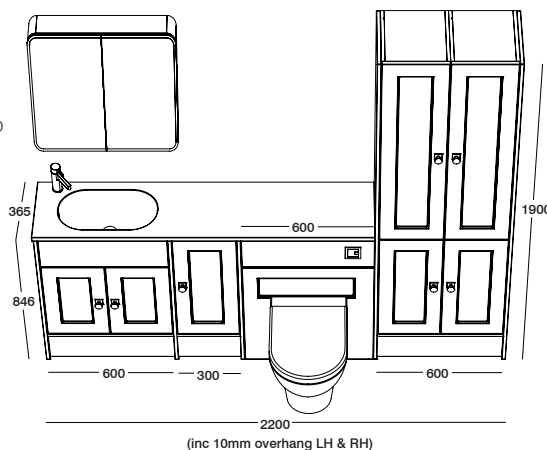

CREATE THIS LOOK

Want to recreate this look for your new bathroom?

This page shows a helpful floor plan and useful list of items used to design this timeless bathroom.

We offer a free colour swatch service. See page 153 for details.