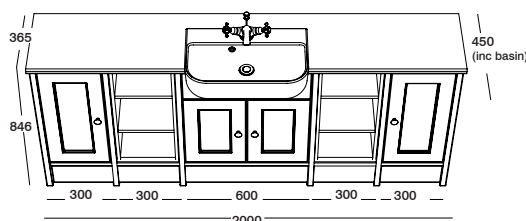

(inc 10mm overhang LH & RH)

- 600MM SEMI-COUNTERTOP UNIT: **DF3SC6.PG.OK**
- 300MM FLOOR CUPBOARD UNITS x2: **DF3FC3.PG.OK**
- 300MM SHELF STORAGE UNITS x2: **F3SS3.OK**
- INTERIOR CARCASS: **Natural Oak**
- 2000MM PLINTH: **DFPL20.PG**
- DESIGN PANELS x6: **DF3APPG**
- COVER SEMI-COUNTERTOP BASIN: **C3SCBAS**
- 1280 ARCTIC WHITE WORKTOPS x2: **F3W12A.AR**
- HENLEY BASIN MIXER: **T261102**
- CALDWELL HANDLES x4: **FHCAL.BR**

WALL TILES: porcelanosa.com
FLOOR TILES: mandarinstone.com