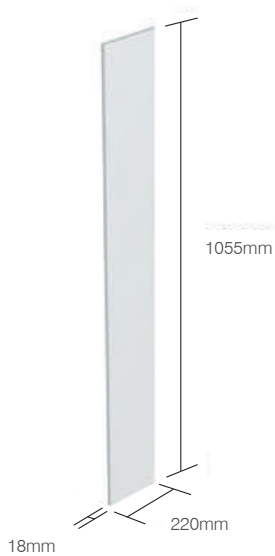

COUNTERTOP SIT ON UNIT - SLIM DEPTH END PANELS