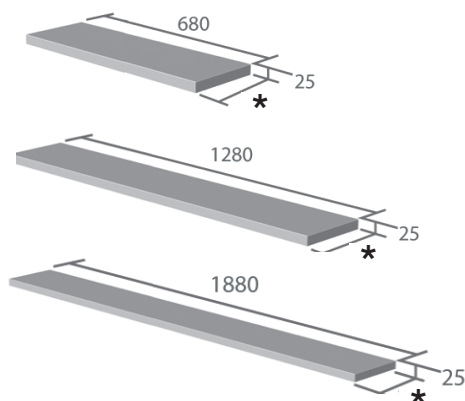

WORKTOPS - STRATA SOLID SURFACE

STANDARD / SLIM DEPTH SOLID SURFACE WORKTOPS

FEATURES

- Can be cut to any size / shape.
- Supplied with front and ends factory finished.
- 3mm edge profile.
- Recommended 10mm overhang each end of worktop when choosing a length.

* Standard worktop depth 365mm

* Slim depth worktop depth 230mm

Solid Surface Worktop Finish	Standard Depth	Slim Depth
680MM SOLID SURFACE WORKTOP		
Carrara	F3W6A.CA	F2W6A.CA
Arctic White	F3W6A.AR	F2W6A.AR
Ice White	F3W6A.IW	F2W6A.IW
Dark Quartz	F3W6A.DQ	F2W6A.DQ
Galactic Black	F3W6A.GA	F2W6A.GA
Grey Quartz	F3W6A.GQ	F2W6A.GQ
£272.00 each		£208.00 each

1280MM SOLID SURFACE WORKTOP		
Carrara	F3W12A.CA	F2W12A.CA
Arctic White	F3W12A.AR	F2W12A.AR
Ice White	F3W12A.IW	F2W12A.IW
Dark Quartz	F3W12A.DQ	F2W12A.DQ
Galactic Black	F3W12A.GA	F2W12A.GA
Grey Quartz	F3W12A.GQ	F2W12A.GQ
£491.00 each		£344.00 each

1880MM SOLID SURFACE WORKTOP		
Carrara	F3W18A.CA	F2W18A.CA
Arctic White	F3W18A.AR	F2W18A.AR
Ice White	F3W18A.IW	F2W18A.IW
Dark Quartz	F3W18A.DQ	F2W18A.DQ
Galactic Black	F3W18A.GA	F2W18A.GA
Grey Quartz	F3W18A.GQ	F2W18A.GQ
£630.00 each		£499.00 each

Strata Solid Surface Worktop Adhesive

STRATA 2 PART CLEAR GLUE FOR SOLID SURFACE WORKTOPS

- 2 part clear glue cartridge adhesive with nozzle for Strata worktops.
- Supplied with applicator - no need for specialist adhesive gun.

FSG.CL

£58.70