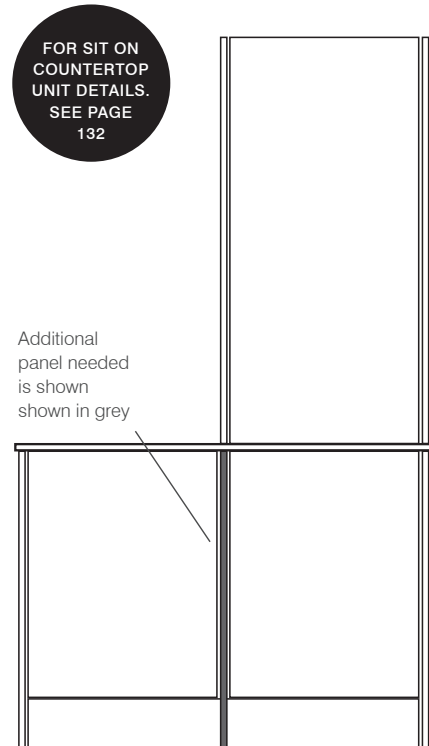

FEATURES

- Panels required to finish both sides of the countertop sit on unit
- Slim depth panels only to match countertop sit on unit
- If used above a run of furniture - panels must be used between base units to achieve lineup of panels – see diagram below

* Burford end panels have feature tongue & groove effect.