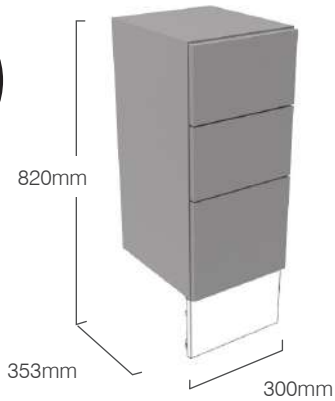

300MM TRIPLE DRAWER UNITS

300MM SHELF STORAGE UNIT

DON'T FORGET TO ORDER YOUR HANDLES SEE PAGES 86-87

FEATURES

- Soft close drawers.
- Fascias easily aligned.
- A plinth is required for this unit - see page 140.

FEATURES

- Can be cut down to suit odd size spaces in furniture run.
- Supplied for self assembly.
- A plinth is required for this unit - see page 140.

* These products have plain fronted fascia packs.

300mm Unit Finish	353mm Standard Depth
BURFORD	
Juniper Green *	DF33DR.JNP.XX
Coniston Blue *	DF33DR.CB.XX
Derwent Blue *	DF33DR.DB.XX
Chalk White *	DF33DR.CW.XX
Mocha *	DF33DR.MC.XX
Pebble Grey *	DF33DR.PG.XX
Slate Grey *	DF33DR.SG.XX
Black *	DF33DR.BLK.XX
Terra *	DF33DR.TER.XX
Dusk Blue *	DF33DR.DSK.XX
Sage Green *	DF33DR.SGN.XX
Manor Green *	DF33DR.MGN.XX

ARUBA	
Juniper Green	AF33DR.JNP.XX
Powder Grey	AF33DR.POW.XX
Mussel	AF33DR.MSL.XX
Derwent Blue	AF33DR.DB.XX
Gloss Dark Clay	AF33DR.GDC.XX
Oxford Oak	AF33DR.OXO.XX
Coniston Blue	AF33DR.CB.XX
Terra	AF33DR.TER.XX
White	AF33DR.W.XX

ELAN	
Black	EF33DR.BLK.XX
Terra	EF33DR.TER.XX
Powder Grey	EF33DR.POW.XX
Juniper Green	EF33DR.JNP.XX
Coniston Blue	EF33DR.CB.XX

£700.40 each

Replace **.XX** with the required carcass colour below

300mm Unit Finish	353mm Standard Depth	218mm Slim Depth
SHELF STORAGE UNIT		
Graphite	F3SS3.D	F2SS3.D
Natural Oak	F3SS3.OK	F2SS3.OK
White	F3SS3.W	F2SS3.W

£213.00 each

£188.50 each

END PANELS REQUIRED

Exposed carcass sides are covered by using colour matched end panels which will be required to complete your fitted furniture run. See pages 136-139 for panel options.

PLINTH REQUIRED

Most freestanding units require a colour matched plinth to be installed to cover any pipework underneath the units. See pages 140 for plinth options.