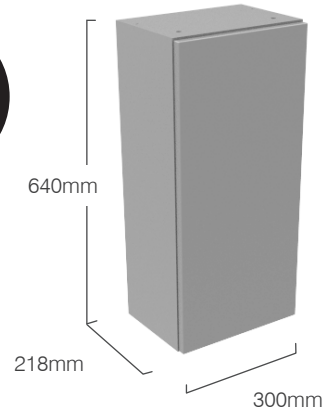

## FEATURES

- Soft close hinges.
- Reversible door.
- Two glass shelves.
- Concealed hangers.

300mm Unit Finish	218mm Slim Depth
-------------------	------------------

BURFORD	
Juniper Green	DF2WC3.JNP. <b>XX</b>
Coniston Blue	DF2WC3.CB. <b>XX</b>
Derwent Blue	DF2WC3.DB. <b>XX</b>
Chalk White	DF2WC3.CW. <b>XX</b>
Mocha	DF2WC3.MC. <b>XX</b>
Pebble Grey	DF2WC3.PG. <b>XX</b>
Slate Grey	DF2WC3.SG. <b>XX</b>
Black	DF2WC3.BLK. <b>XX</b>
Terra	DF2WC3.TER. <b>XX</b>
Dusk Blue	DF2WC3.DSK. <b>XX</b>
Sage Green	DF2WC3.SGN. <b>XX</b>
Manor Green	DF2WC3.MGN. <b>XX</b>