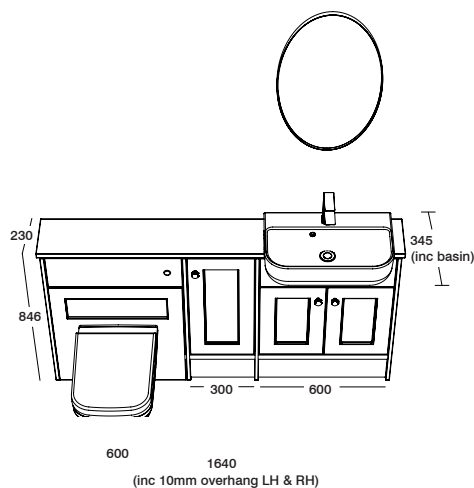

- 600MM BACK TO WALL UNIT: **DF2BW6.JNP.D**
- 600MM SEMI-COUNTERTOP UNIT: **DF2SC6.JNP.D**
- 300MM FLOOR CUPBOARD UNIT: **DF2FC3.JNP.D**
- INTERIOR CARCASS: **Graphite**
- 1000MM PLINTH: **DFPL10.JNP**
- DESIGN PANELS x3: **DF2AP.JNP**
- 1800MM CARRARA WORKTOP: **F2W18A.CA**
- COVER WALL HUNG PAN & SEAT: **CWHPAN-R/CSCTS-SF**
- COVER SEMI-COUNTERTOP BASIN: **C3SCBAS**
- ELATE BASIN MIXER: **T241104**
- FRESNO KNOBS x3: **FHFRE.A**
- THEISIS MIRROR: **TNM50V**
- CONTACTLESS DUAL FLUSH SENSOR: **TR9014**

WALL TILES: mandarinstone.com

FLOOR TILES: capietra.com