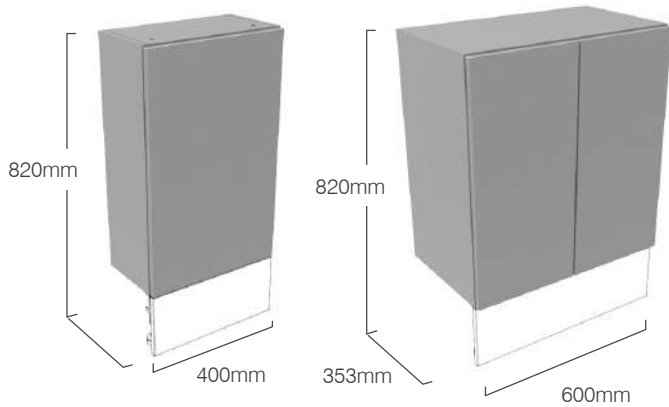

400 & 600MM FLOOR CUPBOARDS

Standard depth 353mm
Slim depth 218mm

400 & 600MM STANDARD / SLIM DEPTH FLOOR CUPBOARD WITH FASCIA DOOR PACK

FEATURES

- Soft close hinges.
- One adjustable shelf.
- 400mm unit has reversible door.
- 600mm unit only available in standard depth
- A plinth is required for this unit - see pages 140.

DON'T FORGET TO ORDER YOUR HANDLES SEE PAGES 86-87

400mm Unit Finish	353mm Standard Depth	218mm Slim Depth

BURFORD		
Juniper Green	DF3FC4.JNP.XX	DF2FC4.JNP.XX
Coniston Blue	DF3FC4.CB.XX	DF2FC4.CB.XX
Derwent Blue	DF3FC4.DB.XX	DF2FC4.DB.XX
Chalk White	DF3FC4.CW.XX	DF2FC4.CW.XX
Mocha	DF3FC4.MC.XX	DF2FC4.MC.XX
Pebble Grey	DF3FC4.PG.XX	DF2FC4.PG.XX
Slate Grey	DF3FC4.SG.XX	DF2FC4.SG.XX
Black	DF3FC4.BLK.XX	DF2FC4.BLK.XX
Terra	DF3FC4.TER.XX	DF2FC4.TER.XX
Dusk Blue	DF3FC4.DSK.XX	DF2FC4.DSK.XX
Sage Green	DF3FC4.SGN.XX	DF2FC4.SGN.XX
Manor Green	DF3FC4.MGN.XX	DF2FC4.MGN.XX

ARUBA		
Juniper Green	AF3FC4.JNP.XX	AF2FC4.JNP.XX
Powder Grey	AF3FC4.POW.XX	AF2FC4.POW.XX
Mussel	AF3FC4.MSL.XX	AF2FC4.MSL.XX
Derwent Blue	AF3FC4.DB.XX	AF2FC4.DB.XX
Gloss Dark Clay	AF3FC4.GDC.XX	AF2FC4.GDC.XX
Oxford Oak	AF3FC4.OXO.XX	AF2FC4.OXO.XX
Coniston Blue	AF3FC4.CB.XX	AF2FC4.CB.XX
Terra	AF3FC4.TER.XX	AF2FC4.TER.XX
White	AF3FC4.W.XX	AF2FC4.W.XX

ELAN		
Black	EF3FC4.BLK.XX	EF2FC4.BLK.XX
Terra	EF3FC4.TER.XX	EF2FC4.TER.XX
Powder Grey	EF3FC4.POW.XX	EF2FC4.POW.XX
Juniper Green	EF3FC4.JNP.XX	EF2FC4.JNP.XX
Coniston Blue	EF3FC4.CB.XX	EF2FC4.CB.XX

£421.80 each

£371.40 each

Replace **.XX** with the required carcass colour below

600mm Unit Finish	353mm Standard Depth

BURFORD	
Juniper Green	DF3FC6.JNP.XX
Coniston Blue	DF3FC6.CB.XX
Derwent Blue	DF3FC6.DB.XX
Chalk White	DF3FC6.CW.XX
Mocha	DF3FC6.MC.XX
Pebble Grey	DF3FC6.PG.XX
Slate Grey	DF3FC6.SG.XX
Black	DF3FC6.BLK.XX
Terra	DF3FC6.TER.XX
Dusk Blue	DF3FC6.DSK.XX
Sage Green	DF3FC6.SGN.XX
Manor Green	DF3FC6.MGN.XX

ARUBA	
Juniper Green	AF3FC6.JNP.XX
Powder Grey	AF3FC6.POW.XX
Mussel	AF3FC6.MSL.XX
Derwent Blue	AF3FC6.DB.XX
Gloss Dark Clay	AF3FC6.GDC.XX
Oxford Oak	AF3FC6.OXO.XX
Coniston Blue	AF3FC6.CB.XX
Terra	AF3FC6.TER.XX
White	AF3FC6.W.XX

ELAN	
Black	EF3FC6.BLK.XX
Terra	EF3FC6.TER.XX
Powder Grey	EF3FC6.POW.XX
Juniper Green	EF3FC6.JNP.XX
Coniston Blue	EF3FC6.CB.XX

£539.60 each

Replace **.XX** with the required carcass colour below

END PANELS REQUIRED

Exposed carcass sides are covered by using colour matched end panels which will be required to complete your fitted furniture run. See pages 136-139 for panel options.

PLINTH REQUIRED

Most freestanding units require a colour matched plinth to be installed to cover any pipework underneath the units. See pages 140 for plinth options.