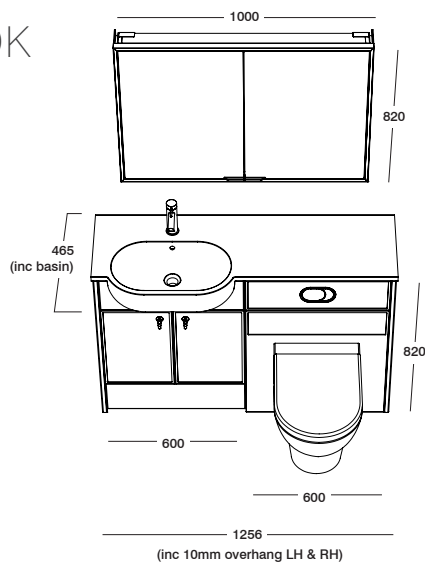

- 600MM BACK TO WALL UNIT: **EF3BW6.TER.D**
- 600MM SEMI-COUNTERTOP UNIT: **EF3SC6.TER.D**
- INTERIOR CARCASS: **Graphite**
- PLINTH: **FPL10.TER**
- END PANELS x2: **F3P8.TER**
- 1640MM MOTIF BASIN & WORKTOP : **MTF3BAS.L**
- NOTE BACK TO WALL PAN & SEAT: **NBWPANMW/NSLSCTSMW**
- STORM-NOVA BASIN MIXER: **T491903**
- TOLEDO KNOB x2: **FHTOLHAN.B**
- VAULT CABINET / TERRA SIDES: **VTC100-BL/RRC-CSK.TER**
- OVAL BLACK FLUSH BUTTON: **TR9040**

WALL TILES: capietra.com
FLOOR TILES: capietra.com