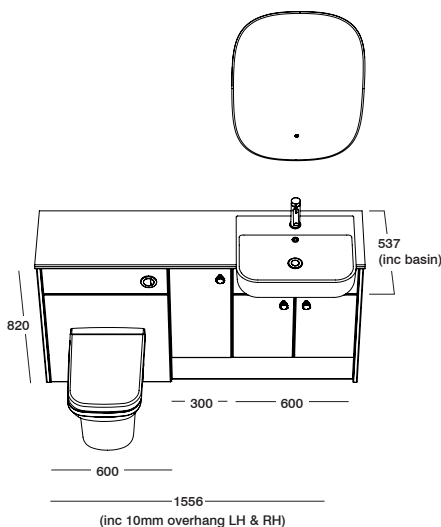

- 600MM BACK TO WALL UNIT: **AF3BW6.POW.D**
- 600MM SEMI-COUNTERTOP BASIN UNIT: **F3SC6.POW.D**
- 300MM FLOOR CUPBOARD UNIT: **AF3FC3.POW.D**
- INTERIOR CARCASS: **Graphite**
- END PANELS x2: **F3P8.POW**
- 1000MM PLINTH: **FPL10.POW**
- 1880MM ARCTIC WHITE WORKTOP: **F3W18A.AR**
- ACCENT SEMI- COUNTERTOP BASIN: **A3SCBAS**
- ACCENT BACK TO WALL WC & SEAT: **ABWPAN/ASLSCTS**
- STORM-NOVA BASIN MIXER: **T461103**
- HUDSON KNOB x3: **FHHUD.B**
- RITUAL MIRROR: **RLM060**
- ROUND BLACK FLUSH BUTTON: **TR9022**

WALL TILES: mandarinstone.com
FLOOR TILES: mandarinstone.com