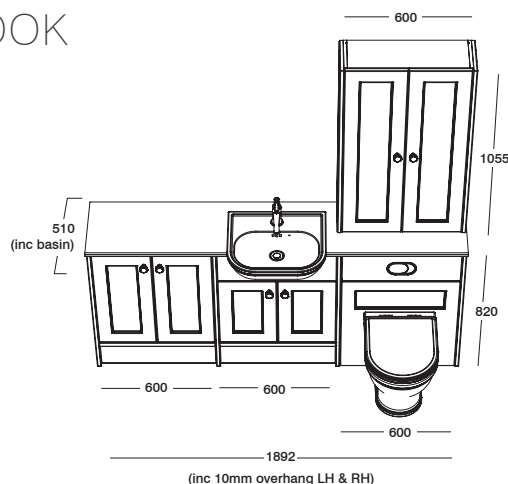

CREATE THIS LOOK

Want to recreate this look for your new bathroom?

This page shows a helpful floor plan and useful list of items used to design this timeless bathroom.

We offer a free colour swatch service. See page 153 for details.