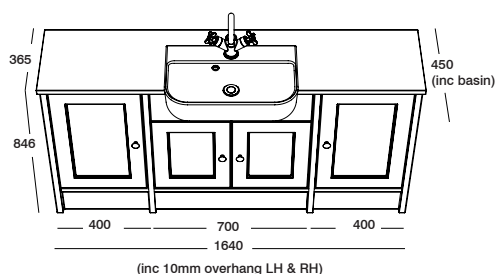

700MM SEMI-COUNTERTOP UNIT: **DF3SC7.CW.OK**
400MM FLOOR CUPBOARD UNITS x2: **DF3FC4.CW.OK**
INTERIOR CARCASS: **Natural Oak**
2000MM PLINTH: **DFPL20.CW**
DESIGN PANELS x4: **DF3AP.CW**
COVER SEMI-COUNTERTOP BASIN: **C3SCBAS**
2000MM OAK WORKTOP: **F3W2024.OK**
WESSEX BASIN MIXER: **T661002**
WASHINGTON HANDLES x4: **FHWAS.C**
FRAME MIRROR: **FR80RW**

FLOOR TILES: parador.de/en/