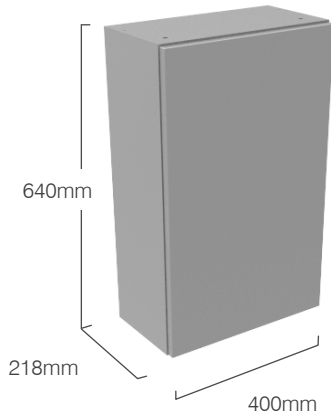

400MM WALL MOUNTED CUPBOARD

SUITABLE FOR STANDARD & SLIM DEPTH UNITS

DON'T FORGET TO ORDER YOUR HANDLES SEE PAGES 86-87

FEATURES

- Soft close hinges.
- Reversible door.
- Two glass shelves.
- Concealed hangers.

400mm Unit Finish	218mm Slim Depth

BURFORD	
Juniper Green *	DF2WC4.JNP.XX
Coniston Blue *	DF2WC4.CB.XX
Derwent Blue *	DF2WC4.DB.XX
Chalk White *	DF2WC4.CW.XX
Mocha *	DF2WC4.MC.XX
Pebble Grey *	DF2WC4.PG.XX
Slate Grey *	DF2WC4.SG.XX
Black *	DF2WC4.BLK.XX
Terra *	DF2WC4.TER.XX
Dusk Blue *	DF2WC4.DSK.XX
Sage Green *	DF2WC4.SGN.XX
Manor Green *	DF2WC2.MGN.XX

ARUBA	
Juniper Green	AF2WC4.JNP.XX
Powder Grey	AF2WC4.POW.XX
Mussel	AF2WC4.MSL.XX
Derwent Blue	AF2WC4.DB.XX
Gloss Dark Clay	AF2WC4.GDC.XX
Oxford Oak	AF2WC4.OXO.XX
Coniston Blue	AF2WC4.CB.XX
Terra	AF2WC4.TER.XX
White	AF2WC4.W.XX

ELAN	
Black	EF2WC4.BLK.XX
Terra	EF2WC4.TER.XX
Powder Grey	EF2WC4.POW.XX
Juniper Green	EF2WC4.JNP.XX
Coniston Blue	EF2WC4.CB.XX

£385.80 each

Replace **.XX** with the required carcass colour below

600MM WALL MOUNTED CUPBOARD

SUITABLE FOR STANDARD & SLIM DEPTH UNITS

DON'T FORGET TO ORDER YOUR HANDLES SEE PAGES 86-87