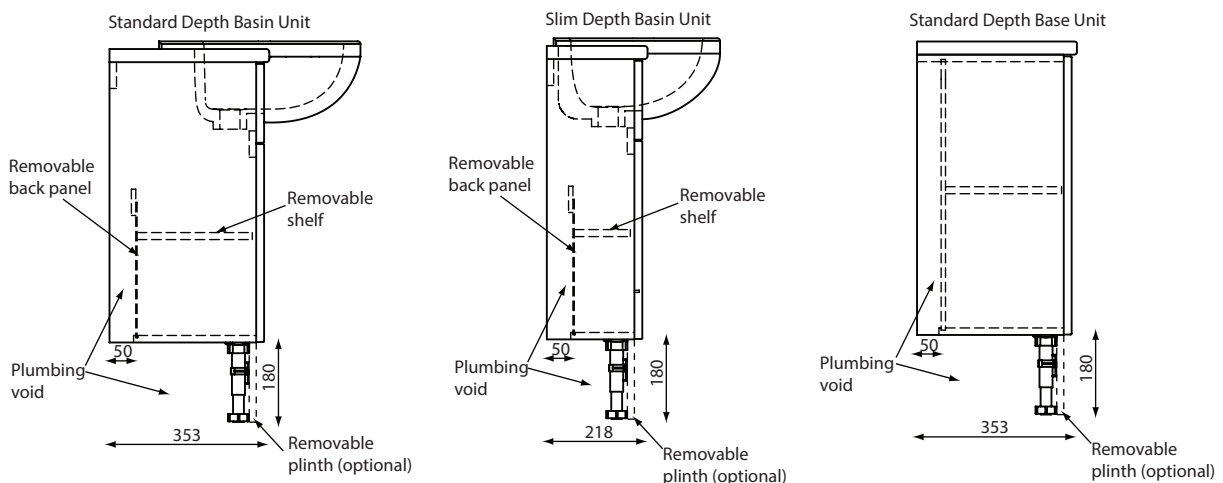

ELECTRICS & CHARGER POINT DETAILS

When planning your bathroom, note where any lighting or electrical supply cables are situated. It may be necessary to move these. It is advised that this work is done after the old bathroom fittings are removed but before the new installation begins. Always use a qualified electrician for any work carried out in a bathroom. Your retailer may be able to advise when to schedule an electrician, or consult your fitter or electrician for more advice. Please note that Roper Rhodes cannot give specific advice on electrical installations.

When planning where to locate lighting, it is vital that the IP rating of the device is taken into account as this will affect which zone of the bathroom the fitting can be located in. Your electrician will be able to advise further on bathroom zones and which electrical appliances can be sited where. Remember to allow for the provision of switching for any new lighting.

It is recommended that, whilst you are at the planning stage, you make an allowance for the installation of a suitable extractor fan to remove excess water from the atmosphere. After the furniture has been fitted, plan for an electrician to come back and install light fittings or electrical devices which are used.

PLUMBING VOIDS