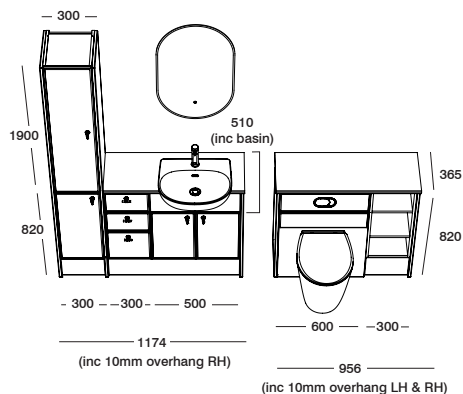

- 500MM SEMI-COUNTERTOP UNIT: **EF3SC5.CB.D**
- 300MM 3 DRAWER UNIT: **EF33DR.CB.D**
- 300MM PULL OUT DRAWER UNIT: **EF3FHU3.CB.D**
- 600MM BACK TO WALL UNIT: **EF3BW6.CB.D**
- 300MM OPEN STORAGE UNIT: **F3SS3.D**
- INTERIOR CARCASS: **Graphite**
- 1500MM PLINTH: **FPL15.CB**
- 820MM END PANELS x3: **F3P8.CB**
- 1900MM END PANEL x2: **F3TP19.CB**
- 1880MM ARCTIC WHITE WORKTOP: **F3W18A.AR**
- PARADIGM BACK TO WALL PAN & SEAT: **PCHBWPN/DC14030**
- PARADIGM SEMI-COUNTERTOP BASIN: **DC14029**
- METRIC BASIN MIXER: **T391103**
- TOLEDO KNOB x6: **FHTOLHAN.B**
- LINK MIRROR: **LKM50P**
- OVAL BLACK FLUSH BUTTON: **TR9040**

WALL TILES: claybrookstudio.co.uk
WALL TILES: mandarinstone.com
FLOOR TILES: mandarinstone.com