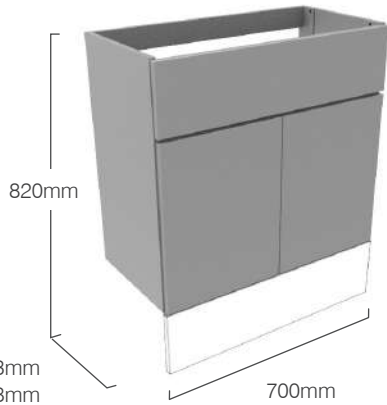

700MM BASIN UNITS

300MM FULL HEIGHT CUPBOARD UNITS

DON'T FORGET TO ORDER YOUR HANDLES SEE PAGES 86-87

Standard depth 353mm
Slim depth 218mm

FEATURES

- Fascia to be cut on site to suit sanitaryware.
- One adjustable shelf.
- Soft close hinges.
- Removable back panel.
- For compatible basins see page 93.
- A plinth is required for this unit - see page 140.

DON'T FORGET TO ORDER YOUR HANDLES SEE PAGES 86-87