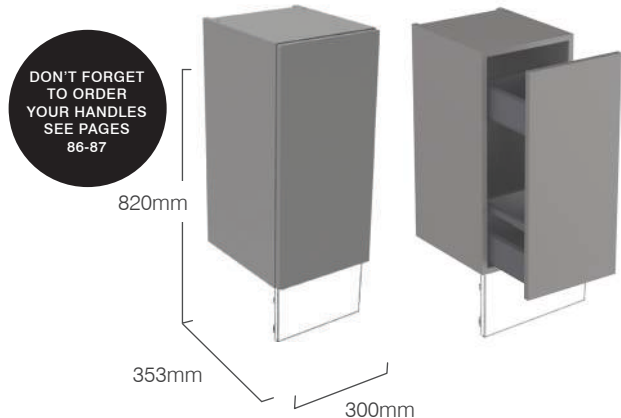

300MM TALL DRAWER UNITS

600MM SIT ON COUNTERTOP UNIT

FEATURES

- Soft close drawer with 2 drawer boxes for storage. See diagram above.
- A plinth is required for this unit - see page 140.

300mm Unit Finish	353mm Standard Depth
BURFORD	
Juniper Green	DF3TD3.JNP.XX
Coniston Blue	DF3TD3.CB.XX
Derwent Blue	DF3TD3.DB.XX
Chalk White	DF3TD3.CW.XX
Mocha	DF3TD3.MC.XX
Pebble Grey	DF3TD3.PG.XX
Slate Grey	DF3TD3.SG.XX
Black	DF3TD3.BLK.XX
Terra	DF3TD3.TER.XX
Dusk Blue	DF3TD3.DSK.XX
Sage Green	DF3TD3.SGN.XX
Manor Green	DF3TD3.MGN.XX
ARUBA	
Juniper Green	AF3TD3.JNP.XX
Powder Grey	AF3TD3.POW.XX
Mussel	AF3TD3.MSL.XX
Derwent Blue	AF3TD3.DB.XX
Gloss Dark Clay	AF3TD3.GDC.XX
Oxford Oak	AF3TD3.OXO.XX
Coniston Blue	AF3TD3.CB.XX
Terra	AF3TD3.TER.XX
White	AF3TD3.W.XX
ELAN	
Black	EF3TD3.BLK.XX
Terra	EF3TD3.TER.XX
Powder Grey	EF3TD3.POW.XX
Juniper Green	EF3TD3.JNP.XX
Coniston Blue	EF3TD3.CB.XX

£500.00 each

Replace **.XX** with the required carcass colour below

**END
PANELS
REQUIRED**

Exposed carcass sides are covered by using colour matched end panels which will be required to complete your fitted furniture run. See pages 136-139 for panel options.