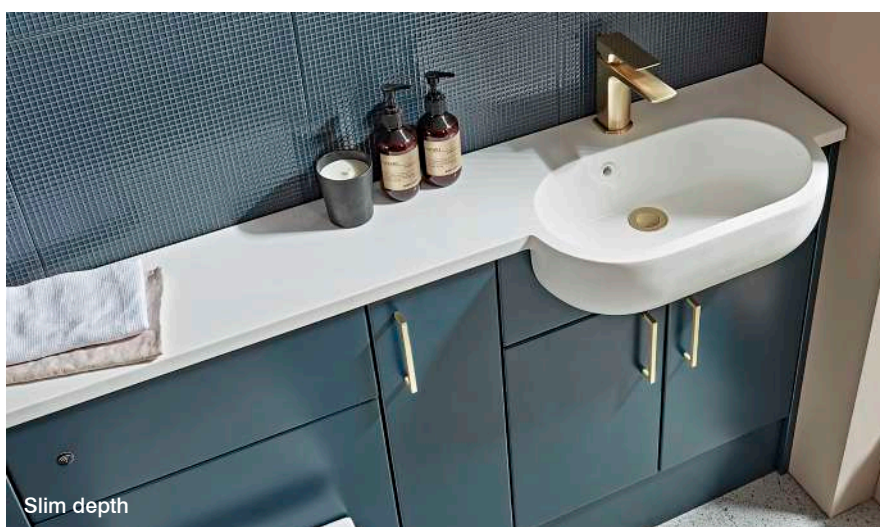

MOTIF BASIN

The Motif basin is available in 1640mm length and the worktop can be cut down to size to suit your installation and finished so that exposed ends can be visible. Available in standard or slim depths and left or right handed versions.

Motif is to be used with 600mm semi-countertop units only, with a maximum furniture run of 1620mm including end panels. It works equally well with both classic and contemporary bathroom designs.

See page 147 for further details.