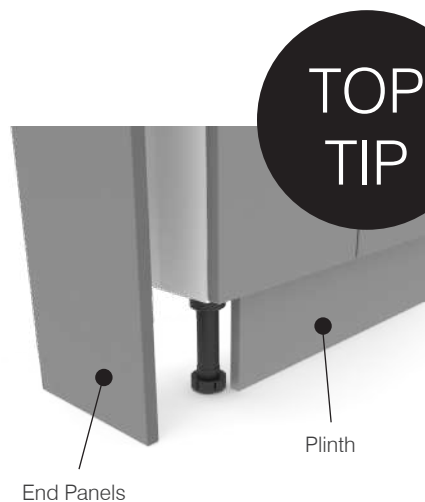

## CHOOSE YOUR WORKTOP

LAMINATE

SOLID SURFACE

INTEGRATED BASIN & WORKTOP

Select a worktop from either our Strata solid surface or laminate options. Alternatively opt for either the solid surface City underslung basin or Motif semi-recessed basin. Both have an integrated worktop for a seamless look which works equally well with both contemporary and classic bathroom designs. See pages 142-143 for further details.