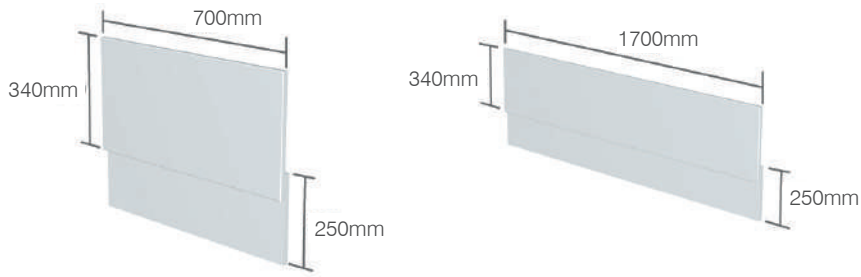

BATH PANELS & CORNER POSTS

700MM & 1700MM BATH PANELS

FEATURES

- Nominal height from underside of bath to floor 520mm, this gives plinth height of 180mm to match furniture.
- Plinth can be screwed to panel from rear.
- Maximum height 570mm.

Bath Panel Finish	700mm Bath Panel	1700mm Bath Panel
BURFORD	CODE	CODE
Juniper Green	FBP7.JNP	FBP17.JNP
Coniston Blue	FBP7.CB	FBP17.CB
Derwent Blue	FBP7.DB	FBP17.DB
Chalk White	FBP7.CW	FBP17.CW
Mocha	FBP7.MC	FBP17.MC
Pebble Grey	FBP7.PG	FBP17.PG
Slate Grey	FBP7.SG	FBP17.SG
Black	FBP7.BLK	FBP17.BLK
Terra	FBP7.TER	FBP17.TER
Dusk Blue	FBP7.DSK	FBP17.DSK
Sage Green	FBP7.SGN	FBP17.SGN
Manor Green	FBP7.MGN	FBP17.MGN
ARUBA		
Juniper Green	FBP7.JNP	FBP17.JNP
Powder Grey	FBP7.POW	FBP17.POW
Mussel	FBP7.MSL	FBP17.MSL
Derwent Blue	FBP7.DB	FBP17.DB
Gloss Dark Clay	FBP7.GDC	FBP17.GDC
Oxford Oak	FBP7.OXO	FBP17.OXO
Coniston Blue	FBP7.CB	FBP17.CB
Terra	FBP7.TER	FBP17.TER
White	FBP7.W	FBP17.W
ELAN		
Black	FBP7.BLK	FBP17.BLK
Terra	FBP7.TER	FBP17.TER
Powder Grey	FBP7.POW	FBP17.POW
Juniper Green	FBP7.JNP	FBP17.JNP
Coniston Blue	FBP7.CB	FBP17.CB
£144.50 each		£361.00 each

Bath Panel Corner Posts	Finish	Code
CORNER POSTS		
- Use on ends of bath panels to increase length of panel - from 1700mm to 17500mm, 1800mm etc to suit different bath sizes. - Allows neat joint between front and end panels. - Cut to height of bath.	Juniper Green Powder Grey Black Coniston Blue Derwent Blue Mussel Chalk White Mocha Pebble Grey Slate Grey Gloss Dark Clay White Terra Dusk Blue Sage Green Manor Green	FBBCP6.JNP FBBCP6.POW FBBCP6.BLK FBBCP6.CB FBBCP6.DB FBBCP6.MSL FBBCP6.CW FBBCP6.MC FBBCP6.PG FBBCP6.SG FBBCP6.GDC FBBCP6.W FBBCP6.TER FBBCP6.DSK FBBCP6.SGN FBBCP6.MGN
£91.00 each