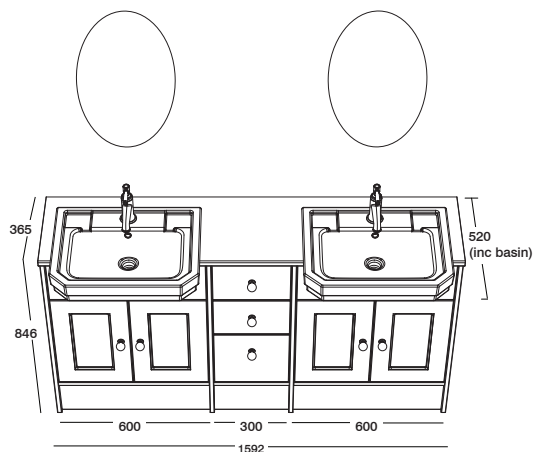

CREATE THIS LOOK

Want to recreate this look for your new bathroom?

This page shows a helpful floor plan and useful list of items used to design this timeless bathroom.

We offer a free colour swatch service. See page 153 for details.