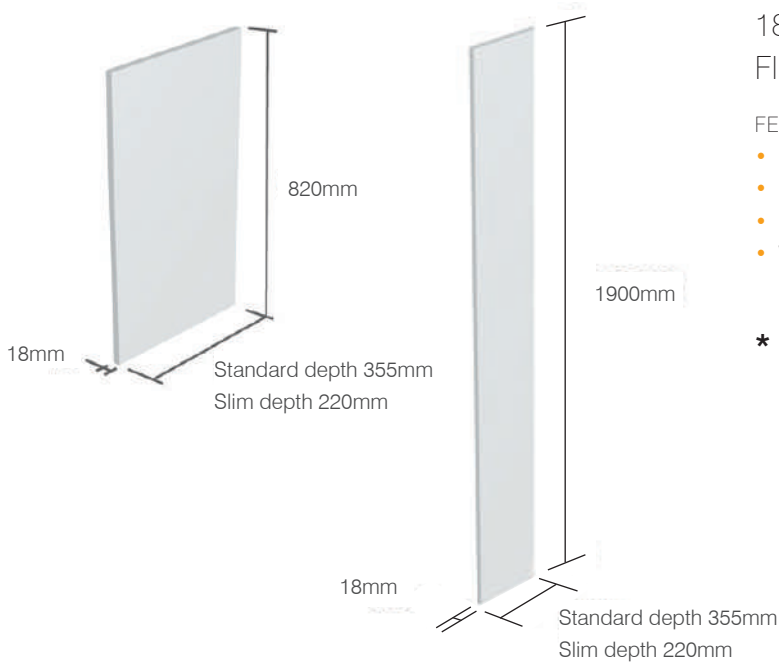

18MM TALL FILLER PANELS

18MM STANDARD / SLIM DEPTH FILLER END PANELS

FEATURES

- Full finished edges.
- Can be cut to suit different installations.
- Use for colour matched end panels.
- When more than one filler panel between units we recommend cutting in half for cost efficiency.

* Burford end panels have feature tongue & groove effect.

18mm Filler Panel	355mm Standard Depth	220mm Slim Depth

	CODE	PRICE	CODE	PRICE
BURFORD				
Juniper Green *	DF3P8.JNP	£82.40	DF2P8.JNP	£70.60
Coniston Blue *	DF3P8.CB	£82.40	DF2P8.CB	£70.60
Derwent Blue *	DF3P8.DB	£82.40	DF2P8.DB	£70.60
Chalk White *	DF3P8.CW	£82.40	DF2P8.CW	£70.60
Mocha *	DF3P8.MC	£82.40	DF2P8.MC	£70.60
Pebble Grey *	DF3P8.PG	£82.40	DF2P8.PG	£70.60
Slate Grey *	DF3P8.SG	£82.40	DF2P8.SG	£70.60
Black *	DF3P8.BLK	£82.40	DF2P8.BLK	£70.60
Terra *	DF3P8.TER	£82.40	DF2P8.TER	£70.60
Dusk Blue *	DF3P8.DSK	£82.40	DF2P8.DSK	£70.60
Sage Green *	DF3P8.SGN	£82.40	DF2P8.SGN	£70.60
Manor Green *	DF3P8.MGN	£82.40	DF2P8.MGN	£70.60

ARUBA				
Juniper Green	F3P8.JNP	£68.90	F2P8.JNP	£58.80
Powder Grey	F3P8.POW	£68.90	F2P8.POW	£58.80
Mussel	F3P8.MSL	£68.90	F2P8.MSL	£58.80
Derwent Blue	F3P8.DB	£68.90	F2P8.DB	£58.80
Gloss Dark Clay	F3P8.GDC	£68.90	F2P8.GDC	£58.80
Oxford Oak	F3P8.OXO	£68.90	F2P8.OXO	£58.80
Coniston Blue	F3P8.CB	£68.90	F2P8.CB	£58.80
Terra	F3P8.TER	£68.90	F2P8.TER	£58.80
White	F3P8.W	£68.90	F2P8.W	£58.80

ELAN				
Black	F3P8.BLK	£68.90	F2P8.BLK	£58.80
Terra	F3P8.TER	£68.90	F2P8.TER	£58.80
Powder Grey	F3P8.POW	£68.90	F2P8.POW	£58.80
Juniper Green	F3P8.JNP	£68.90	F2P8.JNP	£58.80
Coniston Blue	F3P8.CB	£68.90	F2P8.CB	£58.80

18mm Tall Filler Panel	355mm Standard Depth	220mm Slim Depth

	CODE	PRICE	CODE	PRICE
BURFORD				
Juniper Green *	DF3TP19.JNP	£208.00	DF2TP19.JNP	£198.50
Coniston Blue *	DF3TP19.CB	£208.00	DF2TP19.CB	£198.50
Derwent Blue *	DF3TP19.DB	£208.00	DF2TP19.DB	£198.50
Chalk White *	DF3TP19.CW	£208.00	DF2TP19.CW	£198.50
Mocha *	DF3TP19.MC	£208.00	DF2TP19.MC	£198.50
Pebble Grey *	DF3TP19.PG	£208.00	DF2TP19.PG	£198.50
Slate Grey *	DF3TP19.SG	£208.00	DF2TP19.SG	£198.50
Black *	DF3TP19.BLK	£208.00	DF2TP19.BLK	£198.50
Terra *	DF3TP19.TER	£208.00	DF2TP19.TER	£198.50
Dusk Blue *	DF3TP19.DSK	£208.00	DF2TP19.DSK	£198.50
Sage Green *	DF3TP19.SGN	£208.00	DF2TP19.SGN	£198.50
Manor Green *	DF3TP19.MGN	£208.00	DF2TP19.MGN	£198.50

ARUBA				
Juniper Green	F3TP19.JNP	£177.00	F2TP19.JNP	£151.00
Powder Grey	F3TP19.POW	£177.00	F2TP19.POW	£151.00
Mussel	F3TP19.MSL	£177.00	F2TP19.MSL	£151.00
Derwent Blue	F3TP19.DB	£177.00	F2TP19.DB	£151.00
Gloss Dark Clay	F3TP19.GDC	£177.00	F2TP19.GDC	£151.00
Oxford Oak	F3TP19.OXO	£177.00	F2TP19.OXO	£151.00
Coniston Blue	F3TP19.CB	£177.00	F2TP19.CB	£151.00
Terra	F3TP19.TER	£177.00	F2TP19.TER	£151.00
White	F3TP19.W	£177.00	F2TP19.W	£151.00