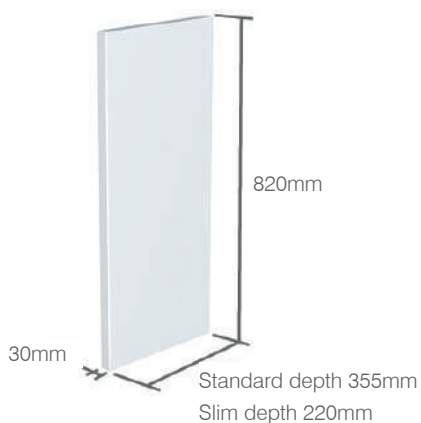

# 30MM DESIGN / CLAD-ON END DESIGN PANELS