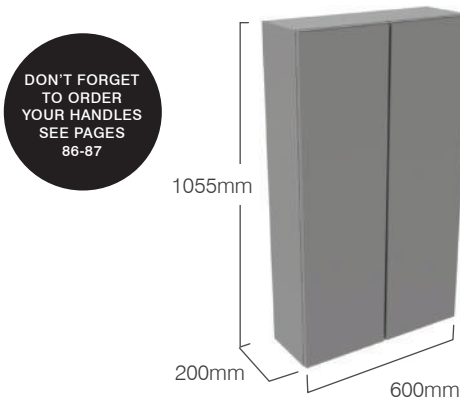

FEATURES

- Soft close hinges.
- Two adjustable glass shelves.
- One fixed wooden shelf.
- Can be used on worktop or directly mounted onto a slim depth BTW unit.

* If mounted directly on BTW unit - slim depth tall end panels should be used.

* If used above a run of furniture - panels must be used between base units to achieve lineup of panels. See page 137 for more details.

300mm Unit Finish	218mm Slim Depth
BURFORD	
Juniper Green	DF2CU6.JNP.XX
Coniston Blue	DF2CU6.CB.XX
Derwent Blue	DF2CU6.DB.XX
Chalk White	DF2CU6.CW.XX
Mocha	DF2CU6.MC.XX
Pebble Grey	DF2CU6.PG.XX
Slate Grey	DF2CU6.SG.XX
Black	DF2CU6.BLK.XX
Terra	DF2CU6.TER.XX
Dusk Blue	DF2CU6.DSK.XX
Sage Green	DF2CU6.SGN.XX
Manor Green	DF2CU6.MGN.XX
ARUBA	
Juniper Green	AF2CU6.JNP.XX
Powder Grey	AF2CU6.POW.XX
Mussel	AF2CU6.MSL.XX
Derwent Blue	AF2CU6.DB.XX
Gloss Dark Clay	AF2CU6.GDC.XX
Oxford Oak	AF2CU6.OXO.XX
Coniston Blue	AF2CU6.CB.XX
Terra	AF2CU6.TER.XX
White	AF2CU6.W.XX
ELAN	
Black	EF2CU6.BLK.XX
Terra	EF2CU6.TER.XX
Powder Grey	EF2CU6.POW.XX
Juniper Green	EF2CU6.JNP.XX
Coniston Blue	EF2CU6.CB.XX

£700.80 each

Replace **.XX** with the required carcass colour below

VERSATILE

The sit on unit can be used either on a worktop or sat directly on top of a slim depth BTW unit.