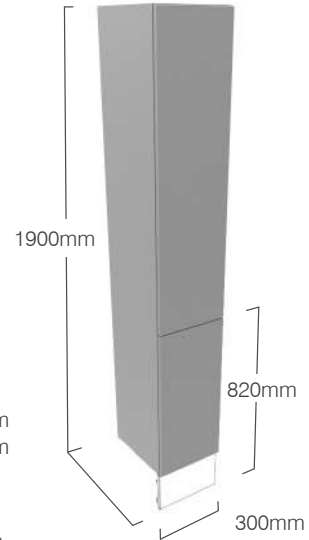

Standard depth 353mm
Slim depth 218mm

FEATURES

- Soft close hinges.
- Two adjustable glass shelves in top section.
- One wooden adjustable shelf in base.
- A plinth is required for this unit - see pages 140.

700mm Unit Finish	353mm Standard Depth	218mm Slim Depth

BURFORD		
Juniper Green	DF3SC7.JNP.XX	DF2SC7.JNP.XX
Coniston Blue	DF3SC7.CB.XX	DF2SC7.CB.XX
Derwent Blue	DF3SC7.DB.XX	DF2SC7.DB.XX
Chalk White	DF3SC7.CW.XX	DF2SC7.CW.XX
Mocha	DF3SC7.MC.XX	DF2SC7.MC.XX
Pebble Grey	DF3SC7.PG.XX	DF2SC7.PG.XX
Slate Grey	DF3SC7.SG.XX	DF2SC7.SG.XX
Black	DF3SC7.BLK.XX	DF2SC7.BLK.XX
Terra	DF3SC7.TER.XX	DF2SC7.TER.XX
Dusk Blue	DF3SC7.DSK.XX	DF2SC7.DSK.XX
Sage Green	DF3SC7.SGN.XX	DF2SC7.SGN.XX
Manor Green	DF3SC7.MGN.XX	DF2SC7.MGN.XX

ARUBA		
Juniper Green	AF3SC7.JNP.XX	AF2SC7.JNP.XX
Powder Grey	AF3SC7.POW.XX	AF2SC7.POW.XX
Mussel	AF3SC7.MSL.XX	AF2SC7.MSL.XX
Derwent Blue	AF3SC7.DB.XX	AF2SC7.DB.XX
Gloss Dark Clay	AF3SC7.GDC.XX	AF2SC7.GDC.XX
Oxford Oak	AF3SC7.OXO.XX	AF2SC7.OXO.XX
Coniston Blue	AF3SC7.CB.XX	AF2SC7.CB.XX
Terra	AF3SC7.TER.XX	AF2SC7.TER.XX
White	AF3SC7.W.XX	AF2SC7.W.XX

ELAN		
Black	EF3SC7.BLK.XX	EF2SC7.BLK.XX
Terra	EF3SC7.TER.XX	EF2SC7.TER.XX
Powder Grey	EF3SC7.POW.XX	EF2SC7.POW.XX
Juniper Green	EF3SC7.JNP.XX	EF2SC7.JNP.XX
Coniston Blue	EF3SC7.CB.XX	EF2SC7.CB.XX

£659.20 each

£636.60 each

Replace **.XX** with the required carcass colour below

300mm Unit Finish	353mm Standard Depth	218mm Slim Depth

BURFORD		
Juniper Green	DF3FHU3.JNP.XX	DF2FHU3.JNP.XX
Coniston Blue	DF3FHU3.CB.XX	DF2FHU3.CB.XX
Derwent Blue	DF3FHU3.DB.XX	DF2FHU3.DB.XX
Chalk White	DF3FHU3.CW.XX	DF2FHU3.CW.XX
Mocha	DF3FHU3.MC.XX	DF2FHU3.MC.XX
Pebble Grey	DF3FHU3.PG.XX	DF2FHU3.PG.XX
Slate Grey	DF3FHU3.SG.XX	AF2FHU3.SG.XX
Black	DF3FHU3.BLK.XX	DF2FHU3.BLK.XX
Terra	DF3FHU3.TER.XX	DF2FHU3.TER.XX
Dusk Blue	DF3FHU3.DSK.XX	DF2FHU3.DSK.XX
Sage Green	DF3FHU3.SGN.XX	DF2FHU3.SGN.XX
Manor Green	DF3FHU3.MGN.XX	DF2FHU3.MGN.XX

ARUBA		
Juniper Green	AF3FHU3.JNP.XX	AF2FHU3.JNP.XX
Powder Grey	AF3FHU3.POW.XX	AF2FHU3.POW.XX
Mussel	AF3FHU3.MSL.XX	AF2FHU3.MSL.XX
Derwent Blue	AF3FHU3.DB.XX	AF2FHU3.DB.XX
Gloss Dark Clay	AF3FHU3.GDC.XX	AF2FHU3.GDC.XX
Oxford Oak	AF3FHU3.OXO.XX	AF2FHU3.OXO.XX
Coniston Blue	AF3FHU3.CB.XX	AF2FHU3.CB.XX
Terra	AF3FHU3.TER.XX	AF2FHU3.TER.XX
White	AF3FHU3.W.XX	AF2FHU3.W.XX

ELAN		
Black	EF3FHU3.BLK.XX	EF2FHU3.BLK.XX
Terra	EF3FHU3.TER.XX	EF2FHU3.TER.XX
Powder Grey	EF3FHU3.POW.XX	EF2FHU3.POW.XX
Juniper Green	EF3FHU3.JNP.XX	EF2FHU3.JNP.XX
Coniston Blue	EF3FHU3.CB.XX	EF2FHU3.CB.XX

£738.40 each

£683.90 each

Replace **.XX** with the required carcass colour below

END PANELS REQUIRED

Exposed carcass sides are covered by using colour matched end panels which will be required to complete your fitted furniture run. See pages 136-139 for panel options.

PLINTH REQUIRED