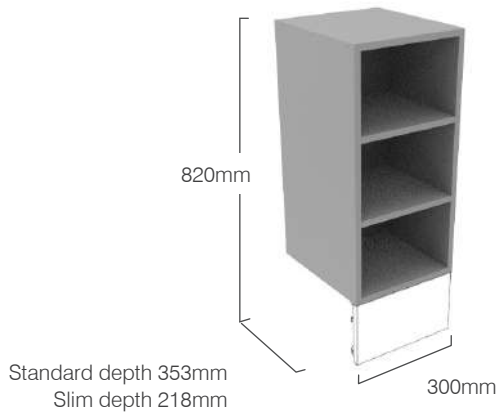

300MM TRIPLE DRAWER UNITS

300MM SHELF STORAGE UNIT

DON'T FORGET TO ORDER YOUR HANDLES SEE PAGES 86-87

FEATURES

- Soft close drawers.
- Fascias easily aligned.
- A plinth is required for this unit - see page 140.

FEATURES

- Can be cut down to suit odd size spaces in furniture run.
- Supplied for self assembly.
- A plinth is required for this unit - see page 140.

* These products have plain fronted fascia packs.

300mm Unit Finish	353mm Standard Depth
BURFORD	
Juniper Green *	DF33DR.JNP.XX
Coniston Blue *	DF33DR.CB.XX
Derwent Blue *	DF33DR.DB.XX
Chalk White *	DF33DR.CW.XX
Mocha *	DF33DR.MC.XX
Pebble Grey *	DF33DR.PG.XX
Slate Grey *	DF33DR.SG.XX
Black *	DF33DR.BLK.XX
Terra *	DF33DR.TER.XX
Dusk Blue *	DF33DR.DSK.XX
Sage Green *	DF33DR.SGN.XX
Manor Green *	DF33DR.MGN.XX

ARUBA	
Juniper Green	AF33DR.JNP.XX
Powder Grey	AF33DR.POW.XX
Mussel	AF33DR.MSL.XX
Derwent Blue	AF33DR.DB.XX
Gloss Dark Clay	AF33DR.GDC.XX
Oxford Oak	AF33DR.OXO.XX
Coniston Blue	AF33DR.CB.XX
Terra	AF33DR.TER.XX
White	AF33DR.W.XX

ELAN	
Black	EF33DR.BLK.XX
Terra	EF33DR.TER.XX
Powder Grey	EF33DR.POW.XX
Juniper Green	EF33DR.JNP.XX
Coniston Blue	EF33DR.CB.XX

£700.40 each

Replace **.XX** with the required carcass colour below

300mm Unit Finish	353mm Standard Depth	218mm Slim Depth
SHELF STORAGE UNIT		
Graphite	F3SS3.D	F2SS3.D
Natural Oak	F3SS3.OK	F2SS3.OK
White	F3SS3.W	F2SS3.W

£213.00 each

£188.50 each

END PANELS REQUIRED

Exposed carcass sides are covered by using colour matched end panels which will be required to complete your fitted furniture run. See pages 136-139 for panel options.

PLINTH REQUIRED

Most freestanding units require a colour matched plinth to be installed to cover any pipework underneath the units. See pages 140 for plinth options.