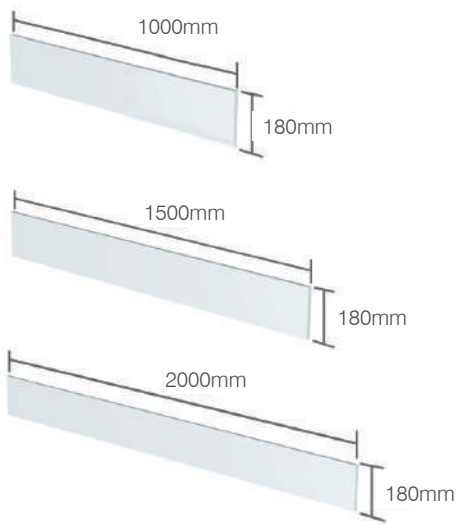

PLINTHS

1000MM, 1500MM & 2000MM PLINTHS

FEATURES

- 1000mm, 1500mm & 2000mm length - cut to size.
- Fully finished edges

* Burford plinths have an L-shaped profile to create a framed look in combination with end / filler panels.

Plinth Finish	1000mm Plinth		1500mm Plinth		2000mm Plinth	
BURFORD	CODE	PRICE	CODE	PRICE	CODE	PRICE
Juniper Green *	DFPL10.JNP	£104.00	DFPL15.JNP	£141.00	DFPL20.JNP	£165.00
Coniston Blue *	DFPL10.CB	£104.00	DFPL15.CB	£141.00	DFPL20.CB	£165.00
Derwent Blue *	DFPL10.DB	£104.00	DFPL15.DB	£141.00	DFPL20.DB	£165.00
Chalk White *	DFPL10.CW	£104.00	DFPL15.CW	£141.00	DFPL20.CW	£165.00
Mocha *	DFPL10.MC	£104.00	DFPL15.MC	£141.00	DFPL20.MC	£165.00
Pebble Grey *	DFPL10.PG	£104.00	DFPL15.PG	£141.00	DFPL20.PG	£165.00
Slate Grey *	DFPL10.SG	£104.00	DFPL15.SG	£141.00	DFPL20.SG	£165.00
Black *	DFPL10.BLK	£104.00	DFPL15.BLK	£141.00	DFPL20.BLK	£165.00
Terra *	DFPL10.TER	£104.00	DFPL15.TER	£141.00	DFPL20.TER	£165.00
Dusk Blue *	DFPL10.DSK	£104.00	DFPL15.DSK	£141.00	DFPL20.DSK	£165.00
Sage Green *	DFPL10.SGN	£104.00	DFPL15.SGN	£141.00	DFPL20.SGN	£165.00
Manor Green *	DFPL10.MGN	£104.00	DFPL15.MGN	£141.00	DFPL20.MGN	£165.00

ARUBA						
Juniper Green	FPL10.JNP	£85.40	FPL15.JNP	£104.00	FPL20.JNP	£128.50
Powder Grey	FPL10.POW	£85.40	FPL15.POW	£104.00	FPL20.POW	£128.50
Mussel	FPL10.MSL	£85.40	FPL15.MSL	£104.00	FPL20.MSL	£128.50
Derwent Blue	FPL10.DB	£85.40	FPL15.DB	£104.00	FPL20.DB	£128.50
Gloss Dark Clay	FPL10.GDC	£85.40	FPL15.GDC	£104.00	FPL20.GDC	£128.50
Oxford Oak	FPL10.OXO	£85.40	FPL15.OXO	£104.00	FPL20.OXO	£128.50
Coniston Blue	FPL10.CB	£85.40	FPL15.CB	£104.00	FPL20.CB	£128.50
Terra	FPL10.TER	£85.40	FPL15.TER	£104.00	FPL20.TER	£128.50
White	FPL10.CW	£85.40	FPL15.W	£104.00	FPL20.W	£128.50

ELAN						
Black	FPL10.BLK	£85.40	FPL15.BLK	£104.00	FPL20.BLK	£128.50
Terra	FPL10.TER	£85.40	FPL15.TER	£104.00	FPL20.TER	£128.50
Powder Grey	FPL10.POW	£85.40	FPL15.POW	£104.00	FPL20.POW	£128.50
Juniper Green	FPL10.JNP	£85.40	FPL15.JNP	£104.00	FPL20.JNP	£128.50
Coniston Blue	FPL10.CB	£85.40	FPL15.CB	£104.00	FPL20.CB	£128.50