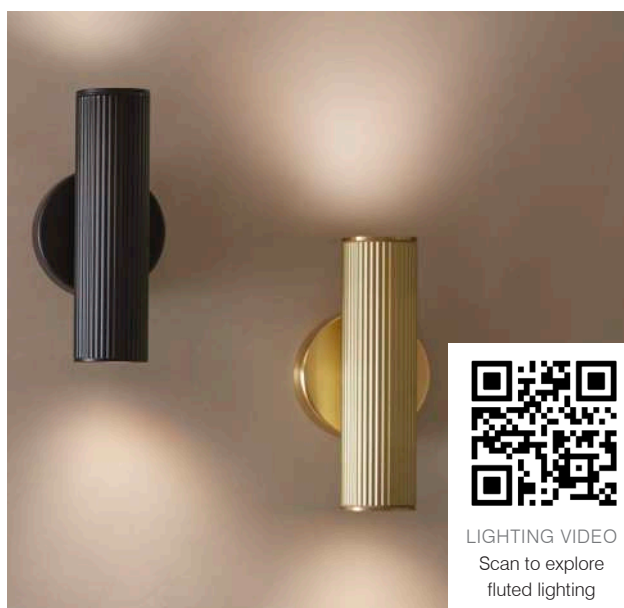

CONVENTIONAL FLUTED LIGHTING

LIGHTING VIDEO
Scan to explore
fluted lighting

- IP44 rated
- Wall mounted and ceiling pendant variations
- Black and brass fluted texture finishes available
- Pendant lights cable length 3m
- Recommended Bulb - GU10 Max 5W
  (bulb not included)

Wall Lights	Code	W x H x D	Price
Black	WL02-BL	100 x 202 x 92	£134.00
Brushed Brass	WL02-BR	100 x 202 x 92	£144.00

Pendant Lights	Code	W x H x D	Price
Black	PL02-BL	55 x 250 x 55	£92.50
Brushed Brass	PL02-BR	55 x 250 x 55	£103.00