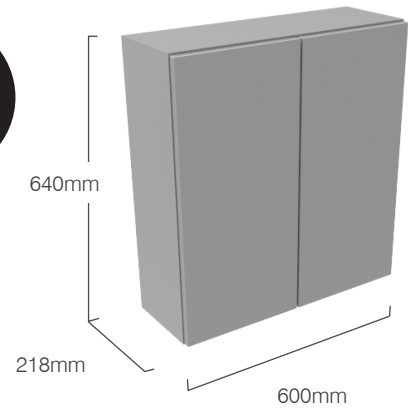

## FEATURES

- Soft close hinges.
- Two glass shelves.
- Concealed hangers.

600mm Unit Finish	218mm Slim Depth
----------------------	---------------------

BURFORD	
Juniper Green	DF2WC6.JNP. <b>XX</b>
Coniston Blue	DF2WC6.CB. <b>XX</b>
Derwent Blue	DF2WC6.DB. <b>XX</b>
Chalk White	DF2WC6.CW. <b>XX</b>
Mocha	DF2WC6.MC. <b>XX</b>
Pebble Grey	DF2WC6.PG. <b>XX</b>
Slate Grey	DF2WC6.SG. <b>XX</b>
Black	DF2WC6.BLK. <b>XX</b>
Terra	DF2WC6.TER. <b>XX</b>
Dusk Blue	DF2WC6.DSK. <b>XX</b>
Sage Green	DF2WC6.SGN. <b>XX</b>
Manor Green	DF2WC6.MGN. <b>XX</b>