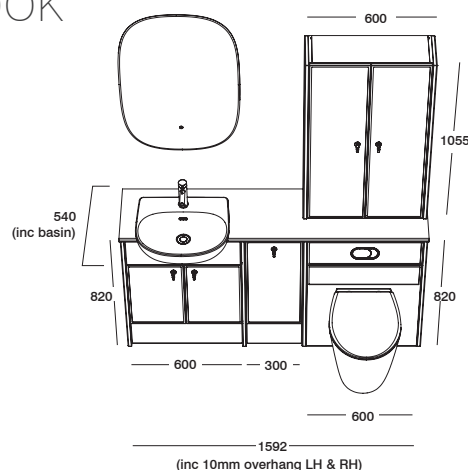

CREATE THIS LOOK

Want to recreate this look for your new bathroom?

This page shows a helpful floor plan and useful list of items used to design this timeless bathroom.

We offer a free colour swatch service. See page 153 for details.