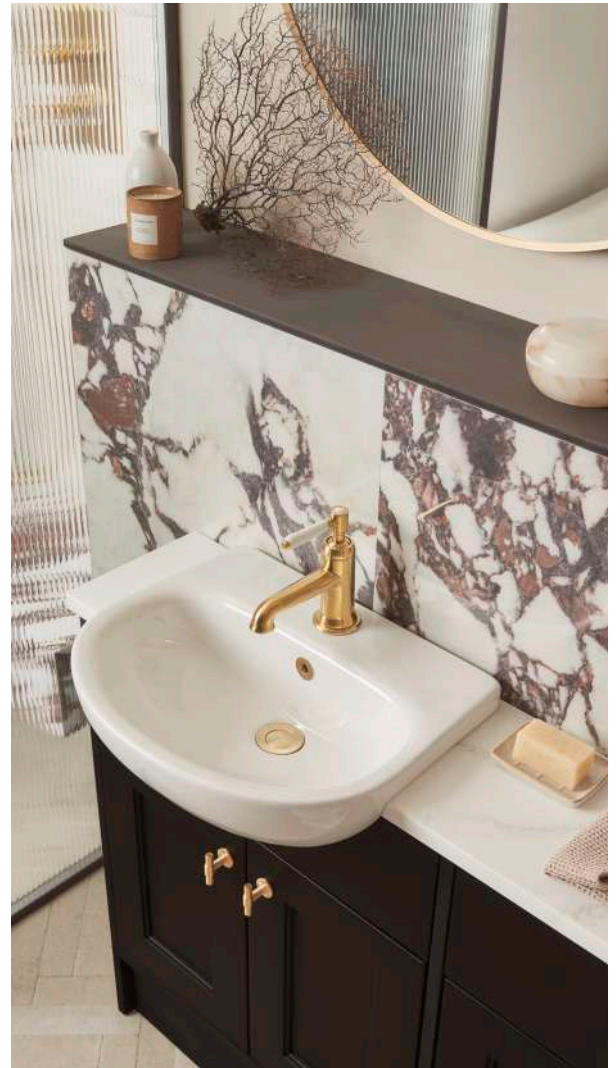

Inspired by tradition

BURFORD BLACK

10
YEAR

GUARANTEE
Furniture & Taps

20
YEAR

GUARANTEE
Ceramics

Timeless cabinetry and a bold colourway make for a striking design combination. Complement this impactful finish with lustrous brass accessories.

This slim depth fitted furniture pairs a compact basin unit with a sleek back-to-wall WC unit, topped with a Carrara marble worktop and a classic basin for ample surface space. Enhanced with heritage sanitaryware and brass hardware, it offers a timeless, space-efficient solution with a touch of elegance.

TAILOR YOUR LOOK

Combine Burford with your choice of sanitaryware, brassware and accessories from our extensive collection or recreate our design from the selection below.

PAGE
93

Paradigm basin

PAGE
98

Harrow back to wall WC

PAGE
107

Keswick tap

PAGE
111

Link mirror