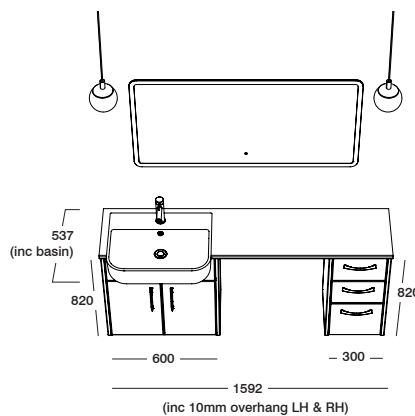

600MM SEMI-COUNTERTOP UNIT: **AF3SC6.TER.D**
300MM TRIPLE DRAWER UNIT: **AF33DR.TER.D**
INTERIOR CARCASS: **Graphite**
820MM END PANELS x4: **F3P8.TER**
1880MM DARK QUARTZ WORKTOP: **F3W18A.DQ**
ACCENT SEMI-COUNTERTOP BASIN: **A3SCBAS**
STORM-NOVA BASIN MIXER: **T461103**
SEDONA HANDLE x5: **SCHH02B.160**
FRAME MIRROR: **FR120SG**
GLOBE PENDANT LIGHTS x2: **PL01-BL-W**

WALL TILES: capietra.com
FLOOR TILES: capietra.com