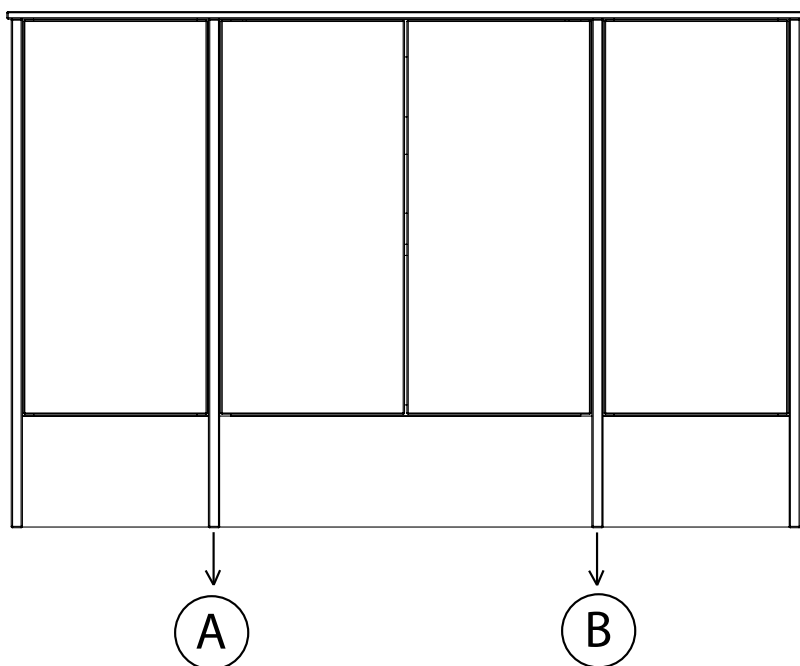

All of our fitted furniture ranges can be wall hung or floor mounted, depending on your desired look. If you opt for floorstanding units, you will need to order colour matched plinths in order to hide the leg supports.

For all fitted furniture you will need to order end panels to complete your look, unless your furniture runs wall to wall. If using end panels in between units to create a framed look, please be aware that one end panel can be cut in half to save costs.

When creating a 'framed' look, cutting 1 x standard depth end panel in half saves on material and on overall cost. These 2 half depths (A & B) can be installed between units.