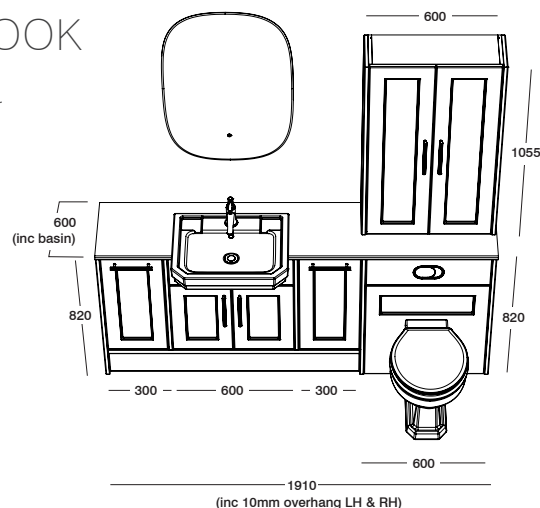

CREATE THIS LOOK

Want to recreate this look for your new bathroom?

This page shows a helpful floor plan and useful list of items used to design this timeless bathroom.

We offer a free colour swatch service. See page 153 for details.