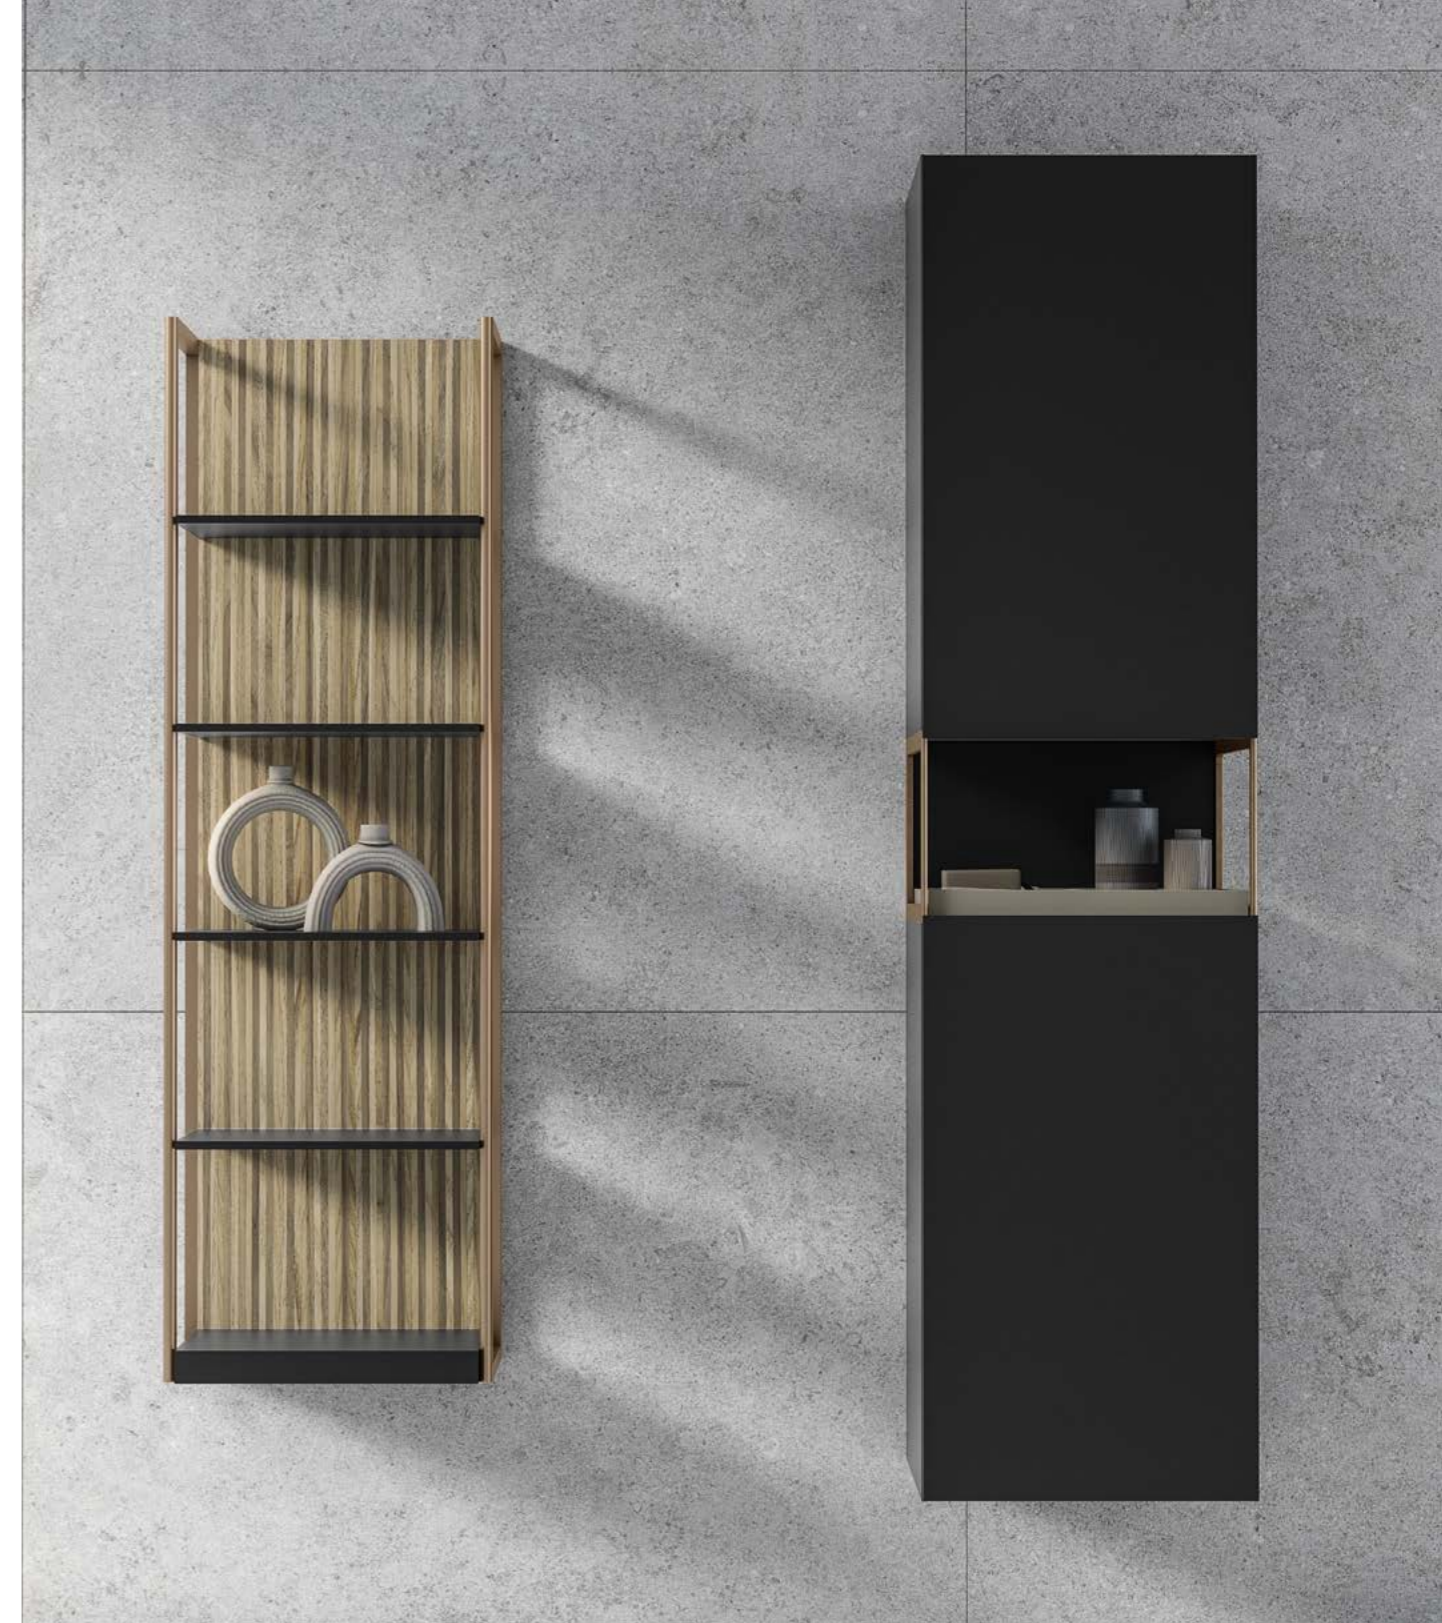

Classic Simple unit frame Liso 56M Dark with handle 2MT Gold | Washbasin **Blocco** side-mount PN06 Black Gold | Classic Simple unit frame Liso 56M Dark front 4644 Tuet Light | Tray 56M Dark | Mirror **Shape** 56M Dark.

Open semi-column 56M Dark - 2MT Gold - 4644 Tuet Light | Column 2 doors and tray 56M Dark - 2MT Gold - 41M Seda.