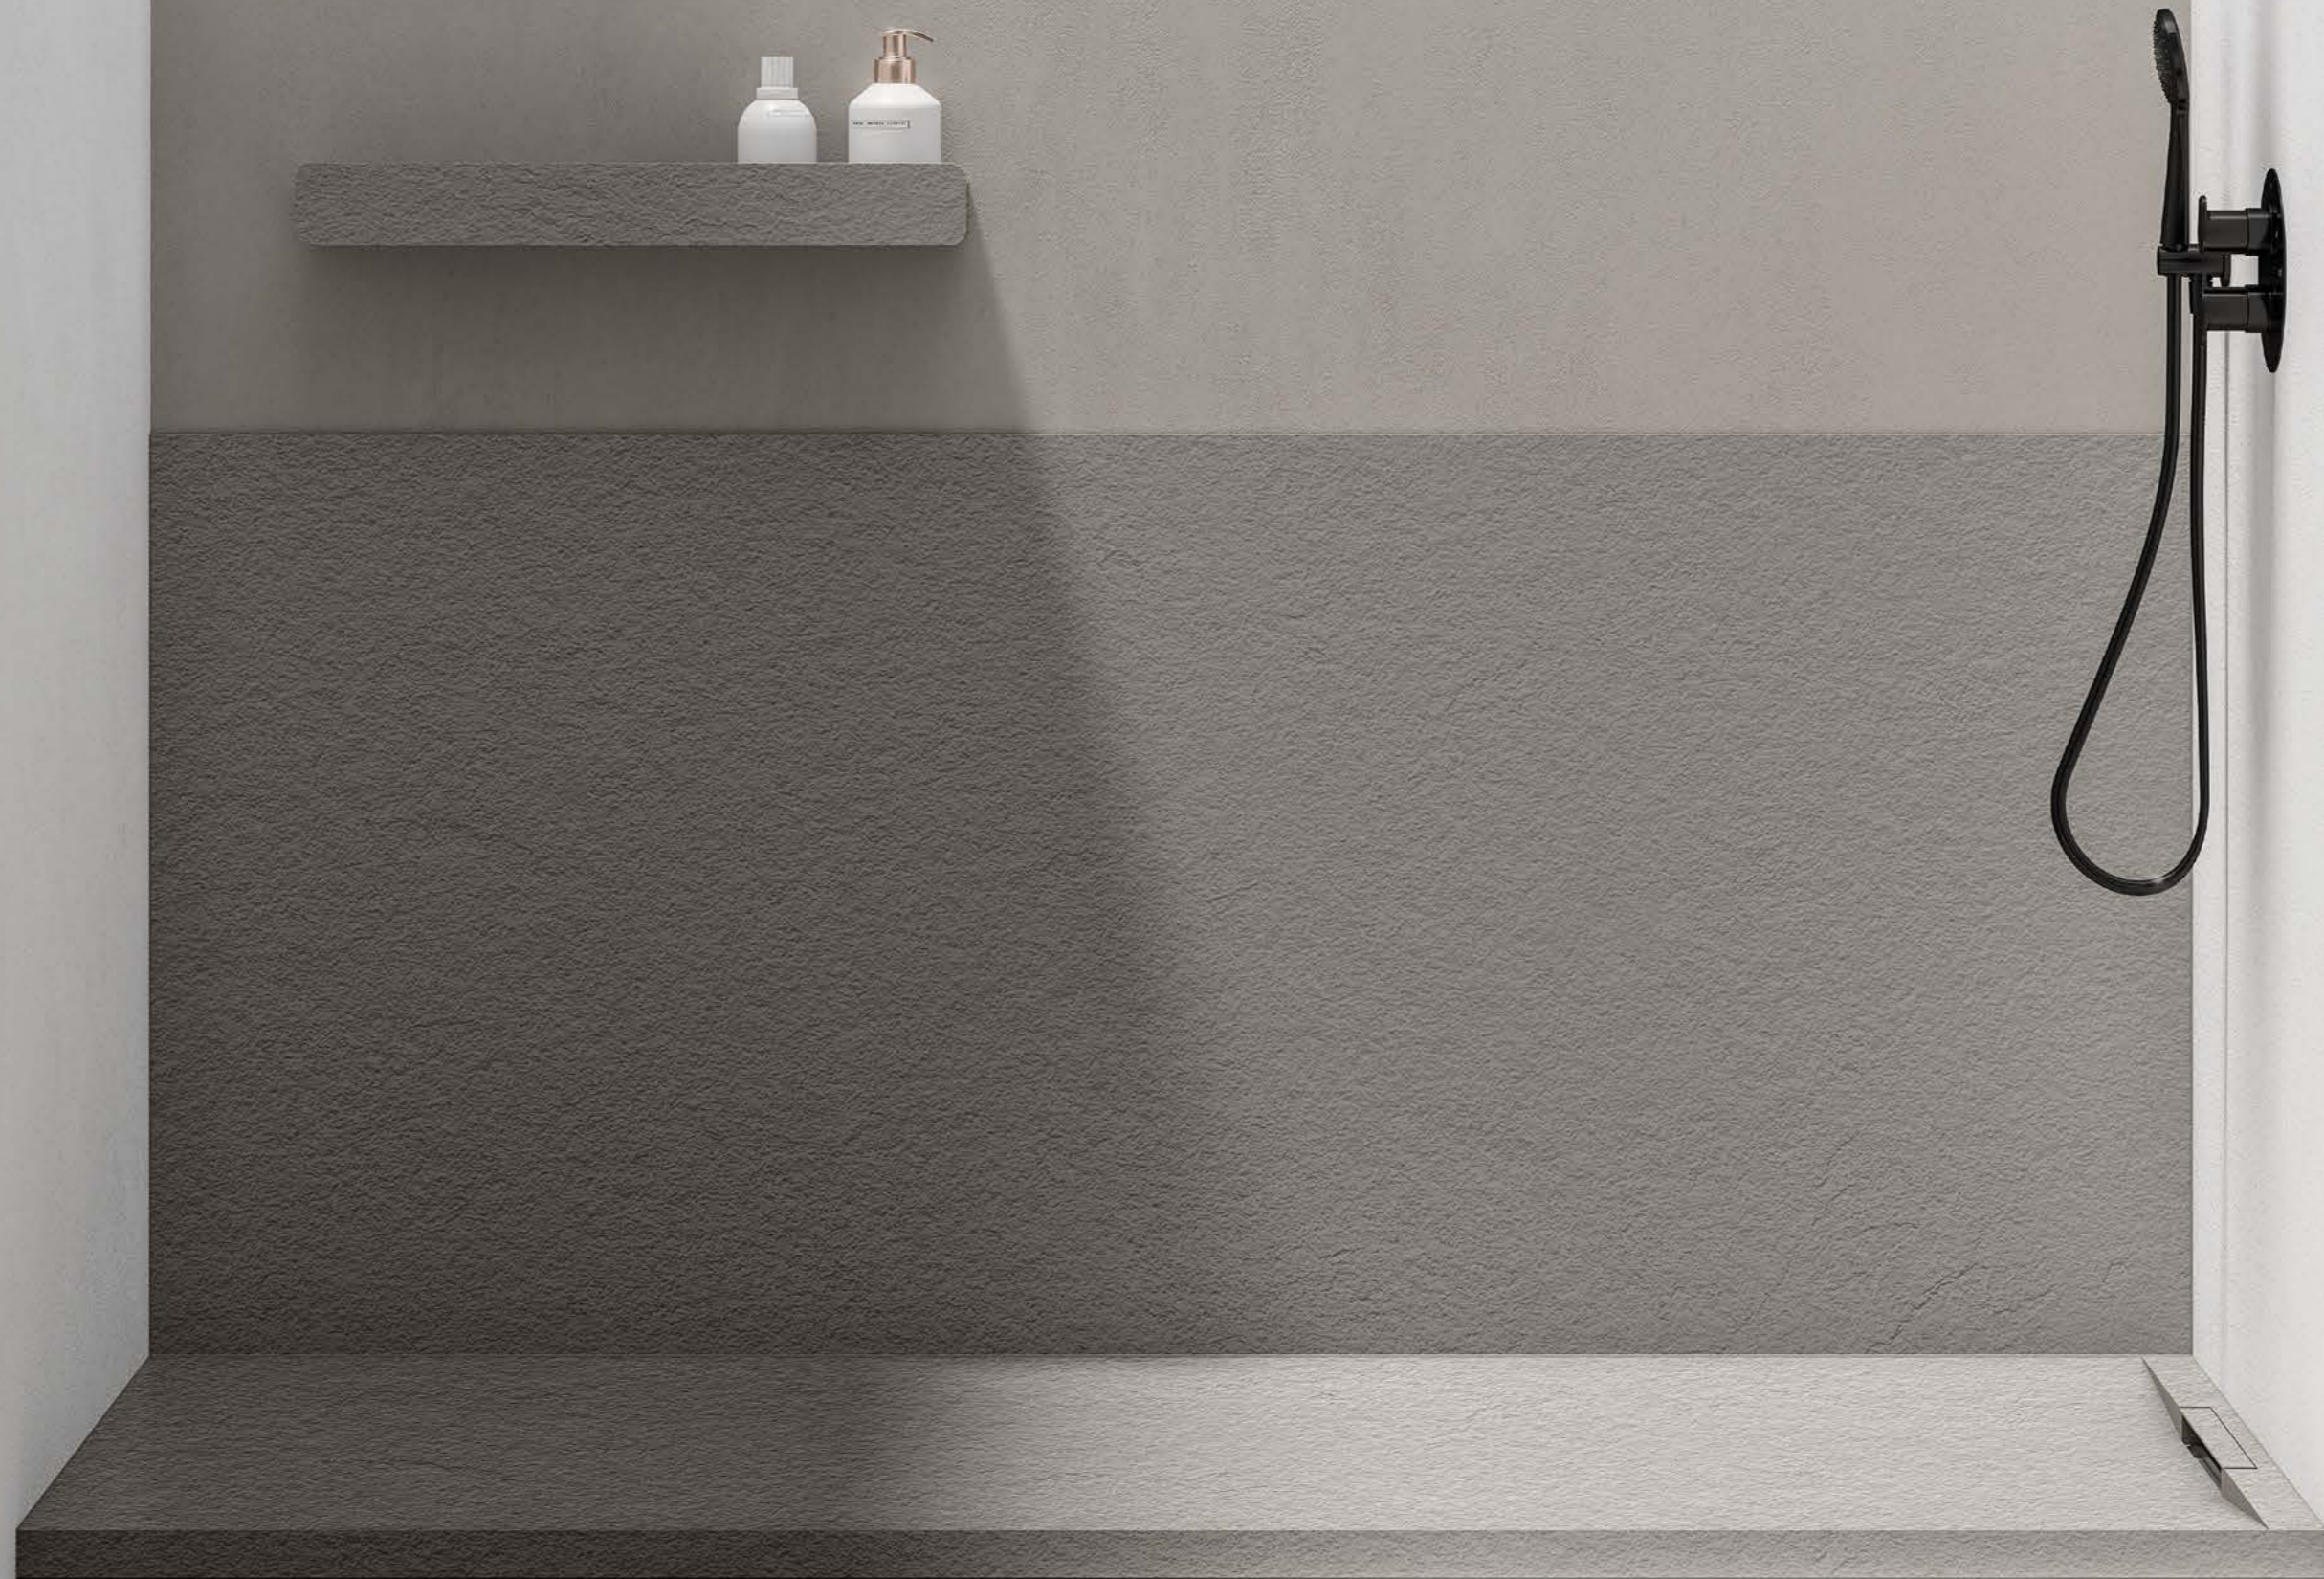

Shower tray **Limite** Pizarra 0P Blanco Total | Bathtub **Wavy** | Side table **Midnight** for bathtub 37T Cenere - OMT Negro | Shelf/
towel rack **Hylla** Listello 37T Cenere | **Skin Panel** Listello 0T Blanco Roto.

Shower tray **Limite** Pizarra 37T Cenere | **Skin Panel** Pizarra 37T Cenere | Shelf/towel rack **Hylla** Pizarra 37T Cenere.