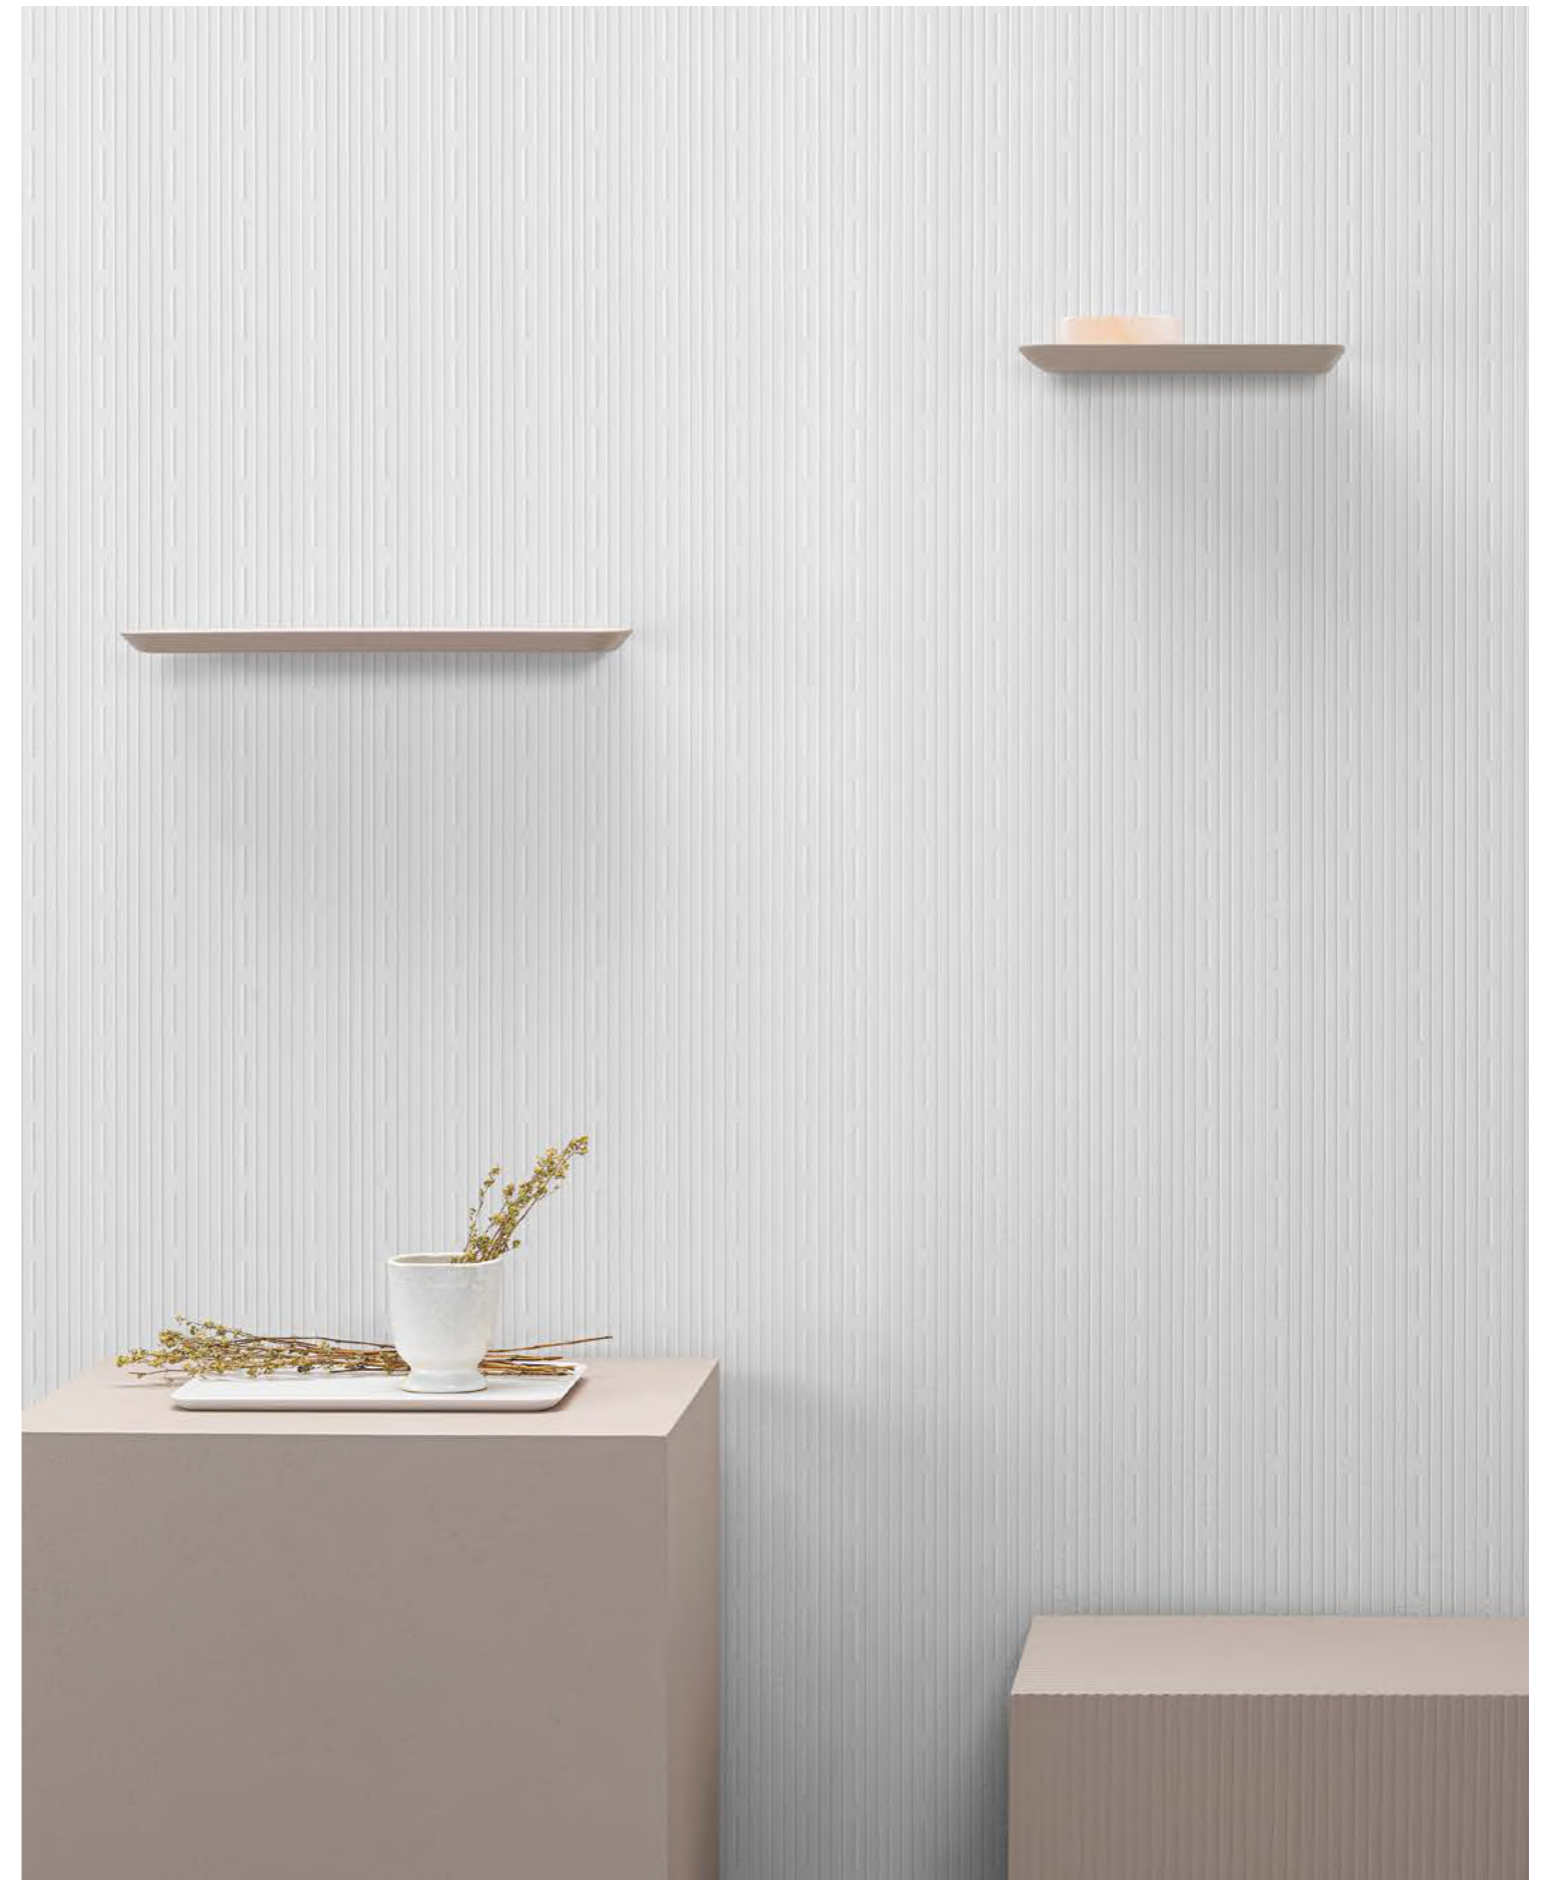

Hanger **Hylla** 57M Velvet | Shelf **Hylla** Listello 57M Velvet | Shelf/towel rack **Hylla** Listello 59M Peach | **Skin Panel** Listello OP Blanco Total.