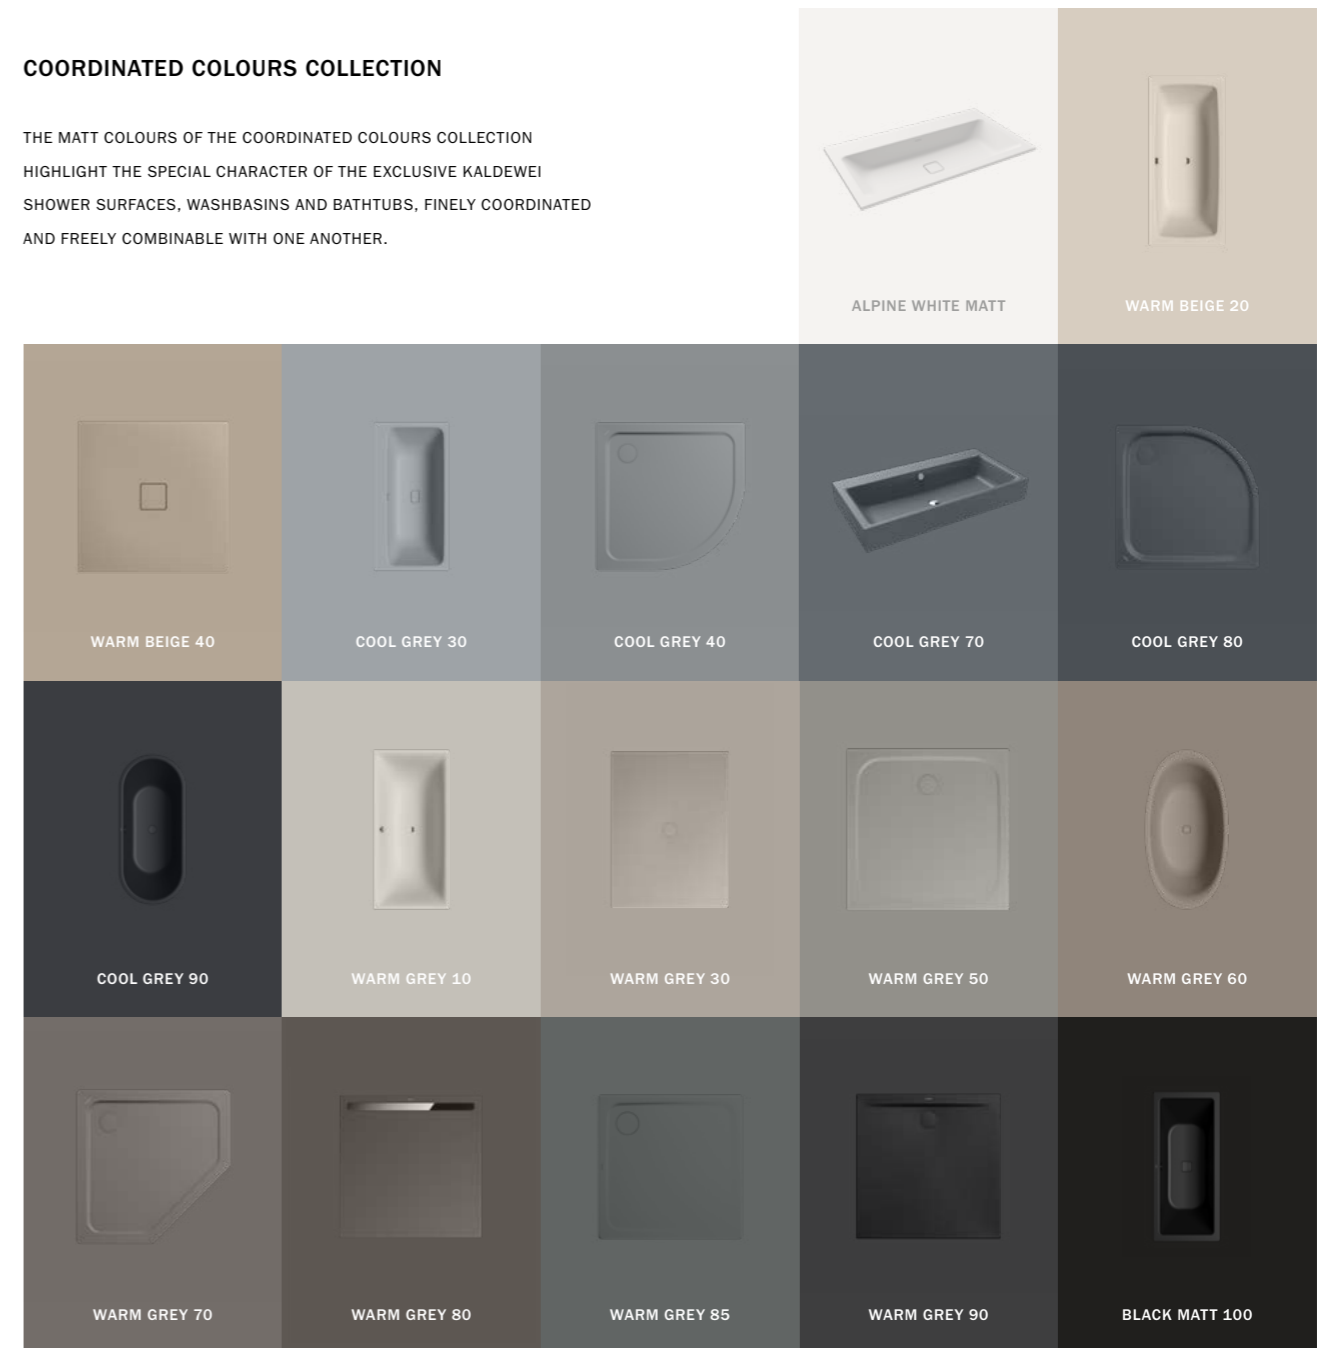

COORDINATED COLOURS COLLECTION

THE MATT COLOURS OF THE COORDINATED COLOURS COLLECTION HIGHLIGHT THE SPECIAL CHARACTER OF THE EXCLUSIVE KALDEWEI SHOWER SURFACES, WASHBASINS AND BATHTUBS, FINELY COORDINATED AND FREELY COMBINABLE WITH ONE ANOTHER.