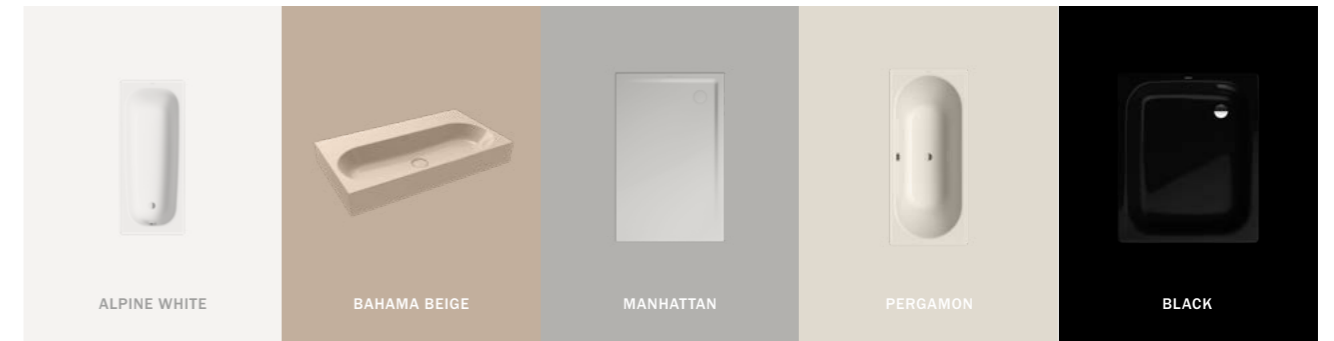

SANITARY COLOURS