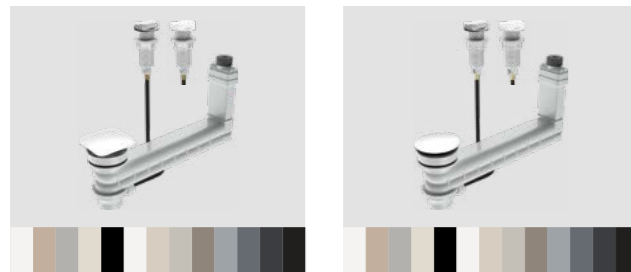

WASTE AND OVERFLOW VALVE CLOU WITH CABLE AND ROTARY KNOB

• WITH SQUARE ENAMELLED COVER,
KNOB IN CHROME/WHITE
• FOR CONO WASHBASINS

• WITH ROUND ENAMELLED COVER,
KNOB IN CHROME/WHITE
• FOR CENTRO WASHBASINS