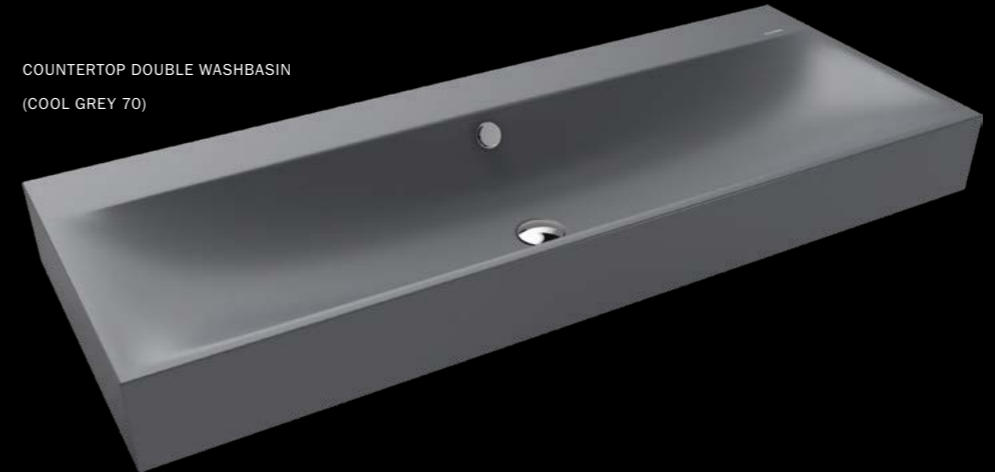

SILENIO

Designed by Anke Salomon

WALL-HUNG WASHBASIN

L 600	W 460	H 120
L 900	W 460	H 120
L 1200	W 460	H 120
L 1200	W 460 (DOUBLE WB, ONE BASIN)	H 120

COUNTERTOP WASHBASIN

L 600	W 460	H 40/120
L 900	W 460	H 40/120
L 1200	W 460 (DOUBLE WB, ONE BASIN)	H 120

BUILT-IN WASHBASIN

L 600	W 460	H 14
L 900	W 460	H 14
L 1200	W 460 (DOUBLE WB, ONE BASIN)	H 14

UNDER-COUNTER WASHBASIN

L 634	W 391	-
L 934	H 391	-

COLOURS

The concise design of the SILENIO series gains further lines and elegance, especially with the washbasin. A feast for the eyes, the soft, organic interior shape, the narrow, precise spout on the washbasin rim. Flowing design, as if made from one piece. And no matter which size you choose – a SILENIO washbasin offers ample space for fittings and accessories.

Also available without overflow by means of permanent waste valve.