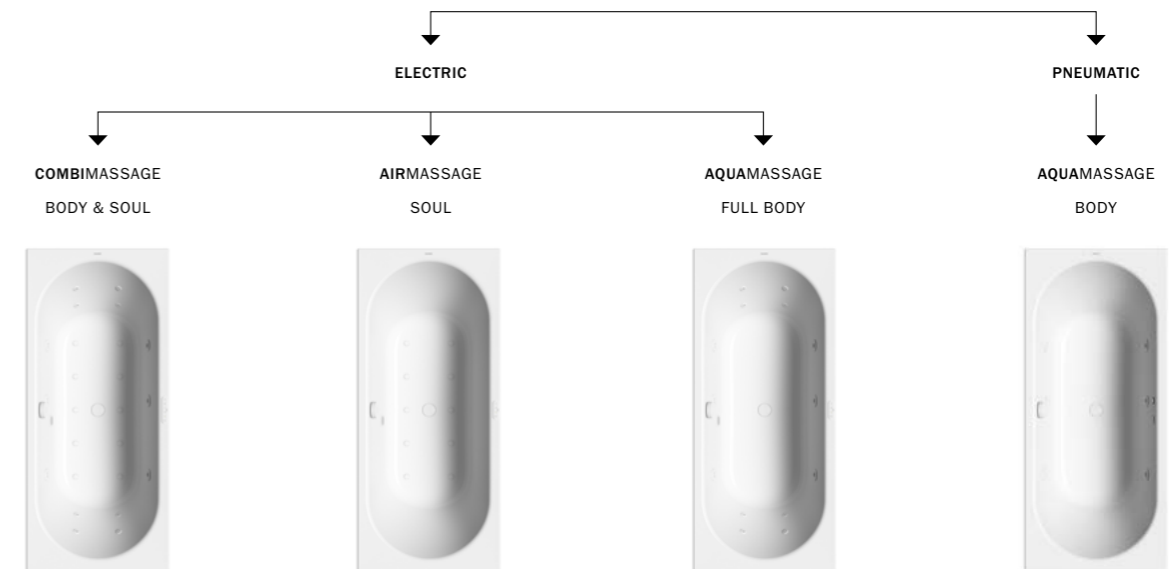

WHIRL SYSTEMS