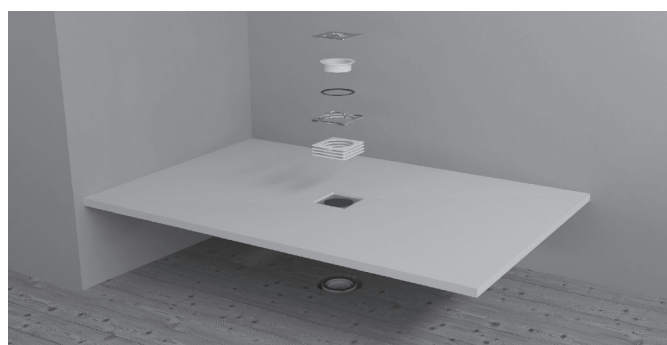

Centre waste shower deck

aqua4ma

Linear Shower Deck

Linear Deck	Product Code	Price inc VAT
1330mm x 1000mm	WRL133100	£932.91

Pack includes 1 x grabber 310ml tube and 1 x solvent weld paste 310ml tube
Solvent weld paste will join approx. 10 linear metres per tube

19mm Panel Packs

Panel Sizes	Product Code	Price inc VAT
1200 x 900mm (Pack of 2)	WRAQ192	£229.69
1200 x 900mm (Pack of 3)	WRAQ193	£337.05

Waste	Product Code	Price inc VAT
Linear Waste	WRWAL	£36.11