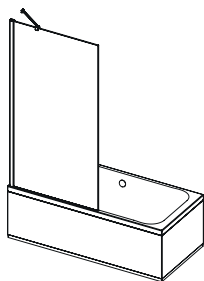

Configurations

Illustrations show some of the configurations possible with the Kudos ultimate over-bath shower panel system. Each option shows the components required, to which a foldaway deflector kit can be added.

1. **Single Panel**
   1 x Glass Panel
   1 x Wall Post
   1 x Front Panel Fixing Kit*
   *Standard, Ceiling or Angled