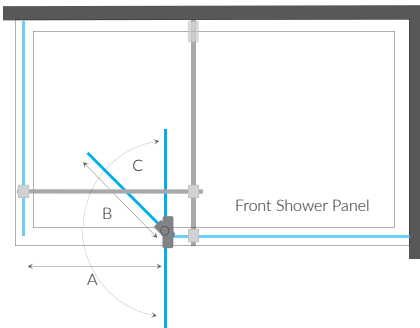

A = Rec min access 500mm
B = 300mm or 400mm
C = 180° rotation for easy access

Hinged Deflector Panel:

Available in 300 and 400mm widths in both 8 & 10mm glass thickness, the hinged deflector rotates through 180° for easy access. Featuring heavy duty hinges with crystal clear seals for minimalist appearance. Available in both 8 & 10mm glass thickness and featuring heavy duty hinges and crystal clear vertical seal.

Suitable for use with flat and curved panel enclosures and all ultimate fixing kits