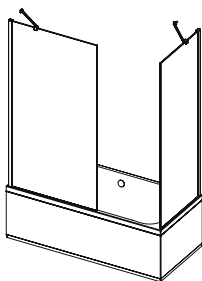

1. **Corner**
   1 x Glass Panel (Front)
   1 x Glass Panel (End)
   2 x Wall Post
   1 x Front Panel Fixing Kit*
   1 x Side Panel Fixing Kit*
   *Standard, Ceiling or Angled