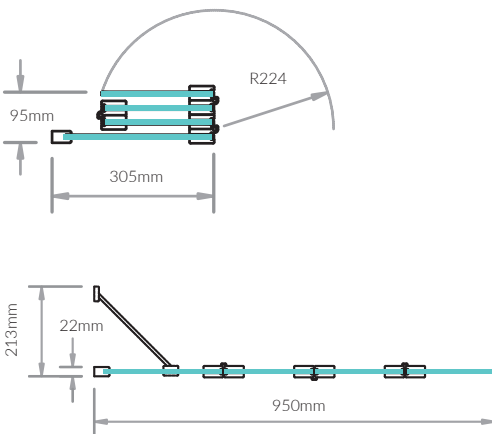

inspire

Four panel in-fold screens

For greater access to the bath without compromising on shower protection, the Kudos Four Panel In-Fold Screen is the solution.

Each of the three 215mm hinged panels sit comfortably behind the 305mm fixed panel providing virtually unimpeded access to the bath, yet when in use extends to 950mm for excellent showering protection.

Features & Benefits:

- + 6mm glass option only
- + Lifetime Guarantee
- + Adjustment for out of true walls
- + Click-to-Lock hinges
- + SmartSeal technology
- + Toughened safety glass with Lifeshield™ protection

Codes & Dimensions

Bath Screens	Chrome Product Code	Matt Black Product Code
Four Panel In-Fold 6mm - LH	4BASCOMPLHS	4BASCOMPLHSMBK
Four Panel In-Fold 6mm - RH	4BASCOMPRHS	4BASCOMPRHSMBK

Note: Kudos Bath screens are designed to fit on most standard straight edge baths. For best performance and water retention all fixed and moving panels should be parallel to the inner edge of the bath.

Overhead Diagram

Dimensions: H:1500mm x W:950mm