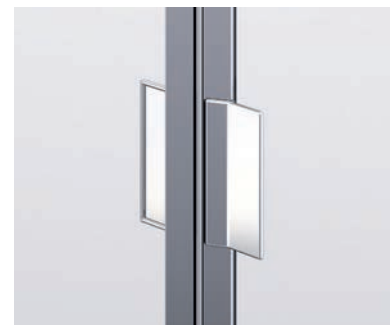

divera

Bifold doors

This elegant space saving shower enclosure features an inward folding door which is perfect for instances where external space is limited.

Features & Benefits

- + 2000mm high
- + 6mm toughened safety glass
- + Protective coating for easy cleaning
- + Suitable for corner or recess
- + Modular shower enclosure
- + Available in chrome or matt black finishes
- + Lifetime guarantee

Door Packs (including fixed panel)

Product Description	Chrome Product Code	Matt Black Product Code	Height (mm)	Door Width (mm)	Access (mm)
Bifold Door 760mm	K22K0765007-0001	K22K0760607-0001	2000	760	510
Bifold Door 800mm	K22K0805007-0001	K22K0800607-0001	2000	800	550
Bifold Door 900mm	K22K0905007-0001	K22K0900607-0001	2000	900	650
Bifold Door 1000mm	K22K1005007-0001	K22K1000607-0001	2000	1000	750

Installation Dimensions & Adjustments

Width	Installation on a shower tray		
	Recess (-40mm, +20mm)	Corner (door + side panel) (-20mm; +10mm)	3 sided (door + 2 x Side panel) (-20mm; +5mm)
760mm	720-780	740-770	740-765
800mm	760-820	780-810	780-805
900mm	860-920	880-910	880-905
1000mm	960-1020	980-110	980-1005

See page 20 for all side panels, inline panels and accessories that can be used with all Divera door types

Stylish ergonomic handle