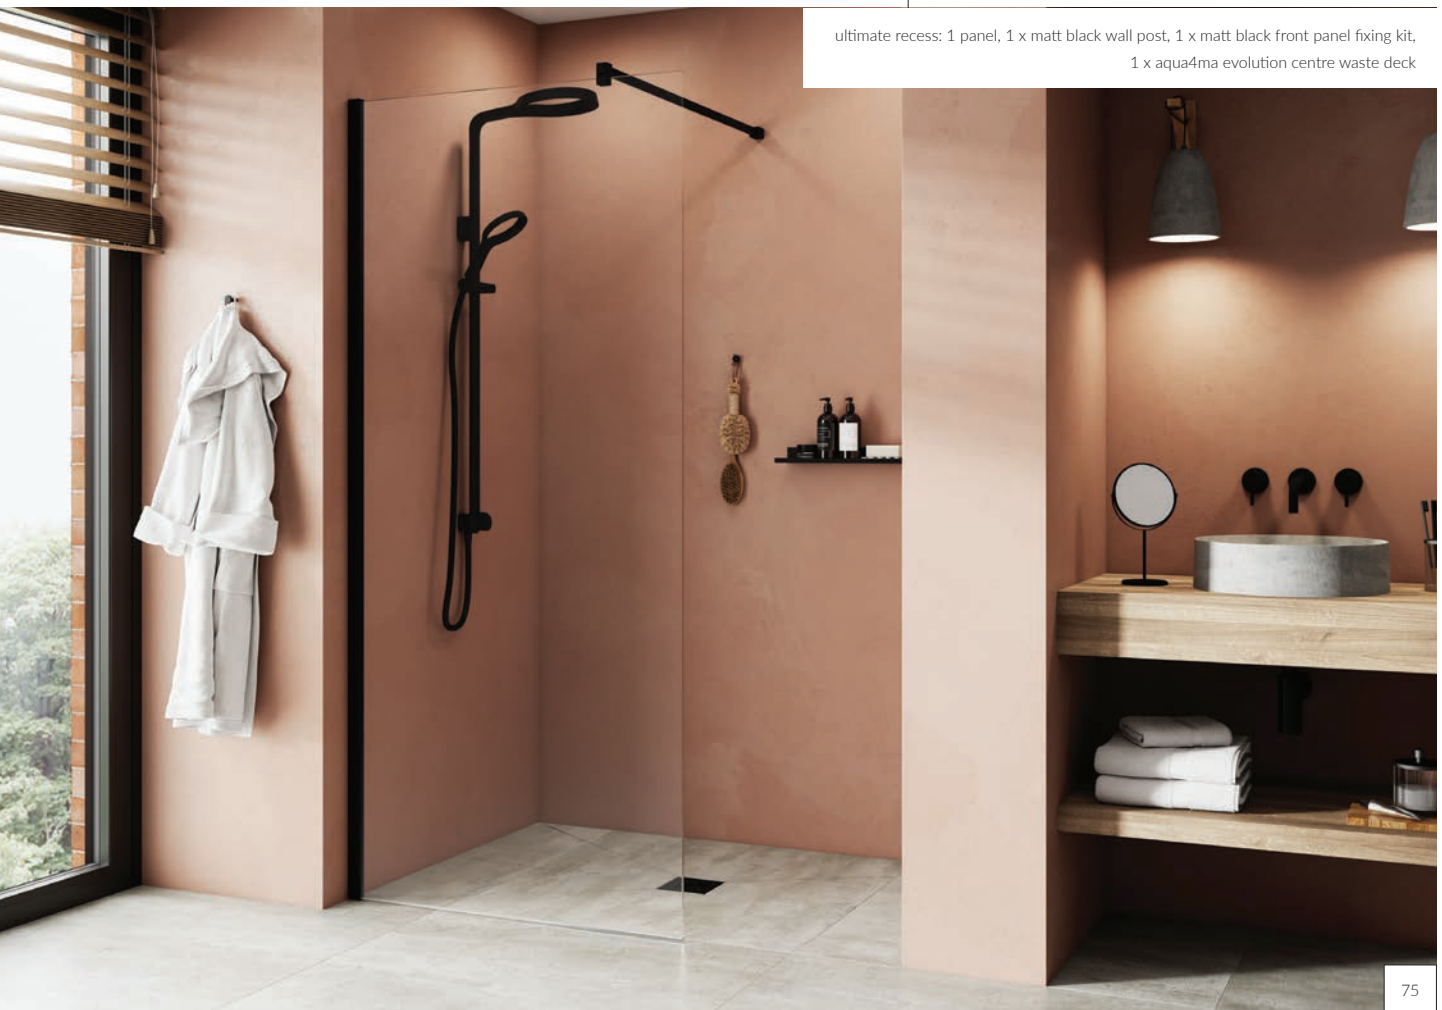

aqua4ma

Shower decks and wet-room system

Practical and sophisticated, it's easy to understand why there has been an increase in the number of wet-room installations. Space enhancing and easy to clean, these spa-like bathrooms represent the ultimate in luxury.

Kudos showers have long led the way in simplifying the installation of wet-rooms, with the iconic aqua4ma system having been installed in 1000s of UK homes, the installation process has been further simplified with the introduction of the aqua4ma Evolution wet-room system.

Versatile, reliable and backed by the Kudos lifetime guarantee, aqua4ma evolution and aqua4ma linear decks ensure that you will be able to find the wet-room foundation that is perfect for you.

Features & Benefits

- + Quick and easy to install
- + Easily trimmed to fit or to avoid joist obstruction
- + Suitable for tiles, vinyl* and micro-cement
- + Fit anywhere in the home on wooden or solid floors (see installation guide for full details)
- + Ready for tiling immediately with no wet trades required
- + Floor and wall panels for a total wet-room installation

*Please order vinyl specific waste

ultimate recess: 1 panel, 1 x matt black wall post, 1 x matt black front panel fixing kit,
1 x aqua4ma evolution centre waste deck