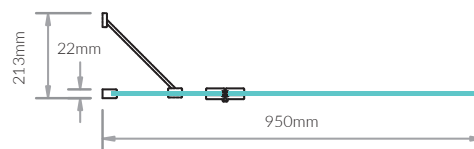

Featuring a 305mm fixed panel that is permanently sealed to the bath and providing absolute showering protection. The larger 645mm panel opens out to allow access to shower controls and cleaning.

With Click-to-Lock hinges holding the screen in position, Out-Swing Bath Screens are also available with an integrated rail so you can keep your towel conveniently within reach.

Features & Benefits:

- + 6mm or 8mm glass options
- + Optional towel rail
- + Click-to-Lock hinges
- + SmartSeal technology
- + Lifetime Guarantee
- + Toughened safety glass with Lifeshield™ protection
- + Adjustment for out of true walls

Codes & Demsions

Bath Screens	Chrome Product Code	Matt Black Product Code
Two Panel Out-Swing 6mm - LH	4BASC2PFOUHLHS	4BASC2PFOUHLHSMBK
Two Panel Out-Swing 6mm - RH	4BASC2PFOURHS	4BASC2PFOURHSMBK
Two Panel Out-Swing 6mm - including towel rail - LH	4BASC2PO6L	4BASC2PO6LMBK
Two Panel Out-Swing 6mm - including towel rail - RH	4BASC2PO6R	4BASC2PO6RMBK
Two Panel Out-Swing 8mm - LH	4BASC2PO8NHL	-
Two Panel Out-Swing 8mm - RH	4BASC2PO8NHR	-
Two Panel Out-Swing 8mm - including towel rail - LH	4BASC2PO8L	-
Two Panel Out-Swing 8mm - including towel rail - RH	4BASC2PO8R	-

Note: Kudos Bath screens are designed to fit on most standard straight edge baths. For best performance and water retention all fixed and moving panels should be parallel to the inner edge of the bath.

Overhead Diagram

Dimensions: H: 1500mm x W: 950mm

All **inspire** multi panel bath screens are handed, please specify left or right hand fixing when ordering.