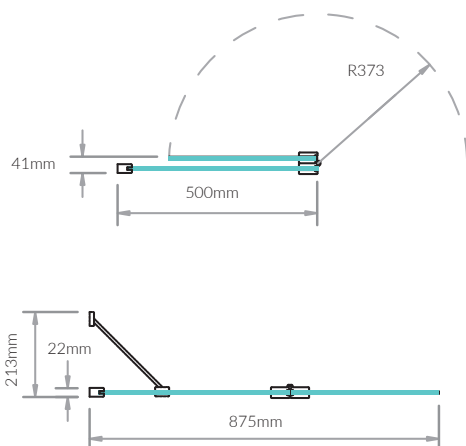

inspire

Two panel in-fold screens

Kudos Two Panel In-Fold Screens feature a 500mm fixed panel that is permanently fixed to the bath and a smaller 375mm in-folding panel which sits behind the fixed panel when not in use, allowing easy access to the bath.

When in use the two panels provide a generous 875mm showering area. High quality Click-to-Lock hinges secure the screen so it is positioned along the inner edge of the bath.

Features & Benefits:

- + 6mm or 8mm glass options
- + Optional towel rail
- + Click-to-Lock hinges
- + SmartSeal technology
- + Lifetime Guarantee
- + Toughened safety glass with Lifeshield™ protection
- + Adjustment for out of true walls

Codes & Demsions

Bath Screens	Chrome Product Code	Matt Black Product Code
Two Panel In-Fold 6mm - LH	4BASCDUOLHS	4BASCDUOLHSMBK
Two Panel In-Fold 6mm - RH	4BASCDUORHS	4BASCDUORHSMBK
Two Panel In-Fold 8mm - LH	4BASCDUO8LH	-
Two Panel In-Fold 8mm - RH	4BASCDUO8RH	-

Note: Kudos Bath screens are designed to fit on most standard straight edge baths. For best performance and water retention all fixed and moving panels should be parallel to the inner edge of the bath.

All **inspire** multi-panel bath screens are handed, please specify left or right hand fixing when ordering.

Overhead Diagram

Dimensions: H: 1500mm x W: 875mm