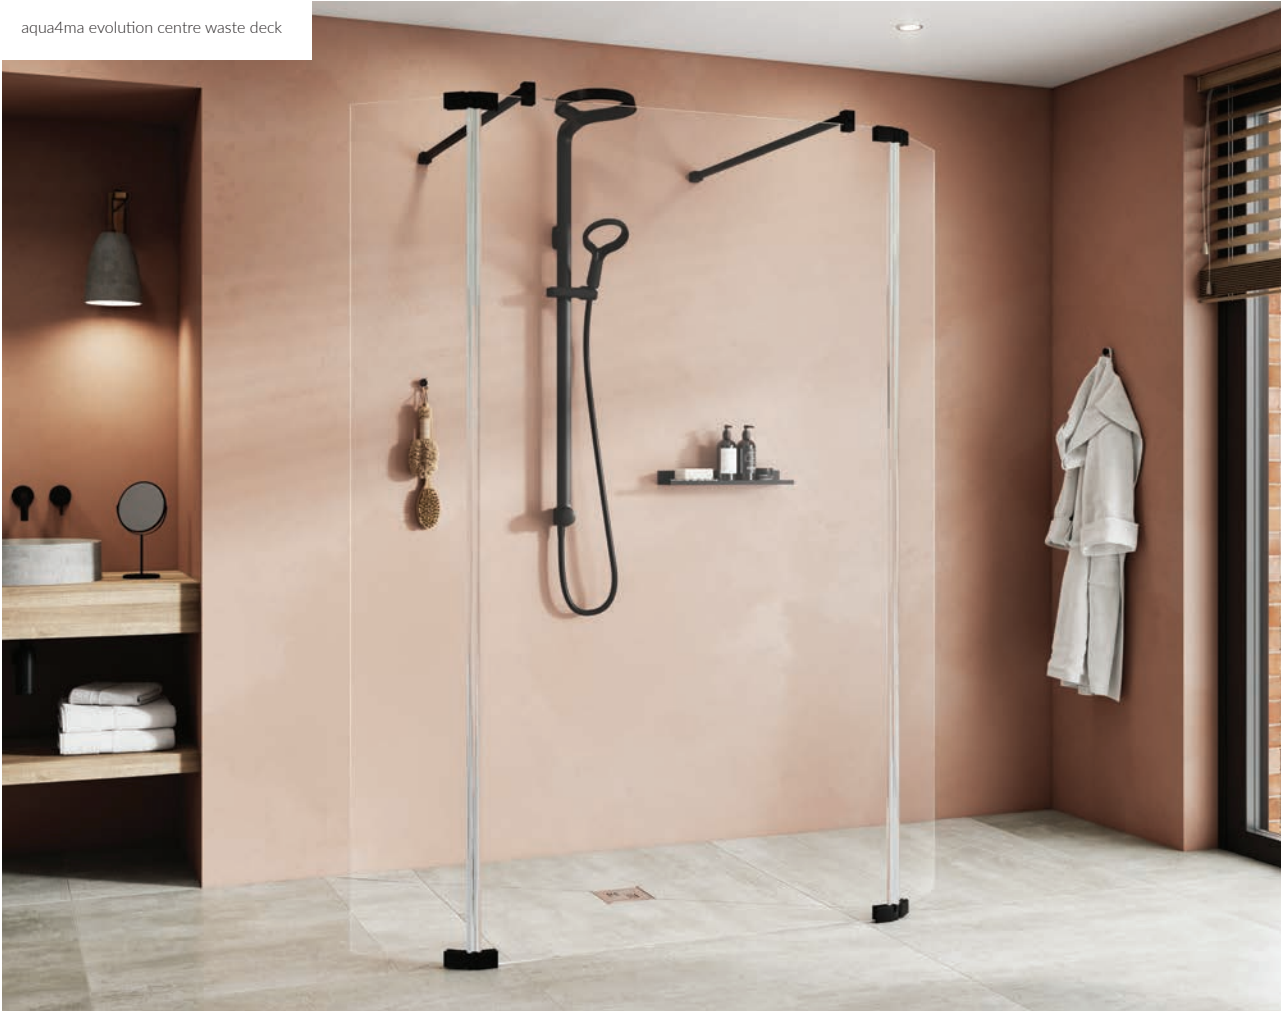

aqua4ma evolution centre waste deck

aqua4ma evolution centre waste deck