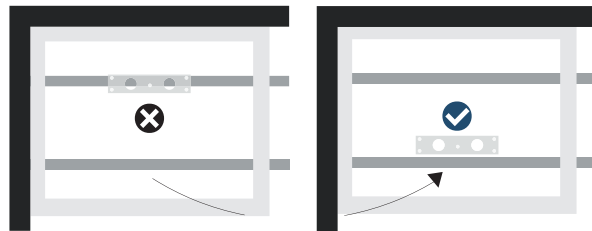

connect2 trays are supplied with a high flow waste and a blanking plug secured with solvent weld (not supplied) to block the unused waste hole.

connect2 trays are supplied with a stylish colour matched linear waste cover, magnetically secured and reinforced for comfort and stability underfoot.

Whether square, rectangular or the quadrant - whatever the size, the connect2 tray will allow you to connect the waste fitting without the need to reposition joists or raise the tray onto a plinth.

Where joists run parallel to the width of the tray, at least one hole will always be clear.