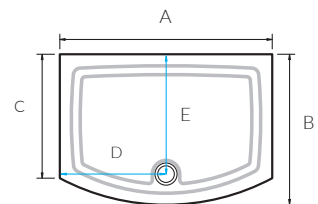

* Please add the following codes to your product code when ordering a colour option:

Brushed Nickel (**BRN**), Polished Gold (**PG**), Polished Bronze (**PB**), Brushed Bronze (**BRB**), Gun Metal (**GM**) and White (**WH**).

All are special order items, please allow 8 weeks

** Only available in Chrome and Matt Black

† Hinged and Fold-away deflector panels are handed please suffix codes with LH or RH

Shower Trays for Curved Panel Enclosures

Shower Tray Codes & Dimensions

Tray Sizes	Standard High Gloss Product Code	SR (Slip Resistant) Product Code	Dimensions (mm)				
			A	B	C	D	E
1200mm x 700mm	DB120W	DB120WSR	1200	850	700	600	677
1500mm x 700mm	DB150W	DB150WSR	1500	888	700	750	714
1700mm x 700mm	DB170W	DB170WSR	1685	910	700	843	737

Overhead Diagrams

Kudos Concept Bow Fronted shower trays

Manufactured from an Acrylic capped ABS skin with a structured resin bonded stone filler. All sizes are available in a high gloss finish or with the new Kudos SR slip resistant matt finish.