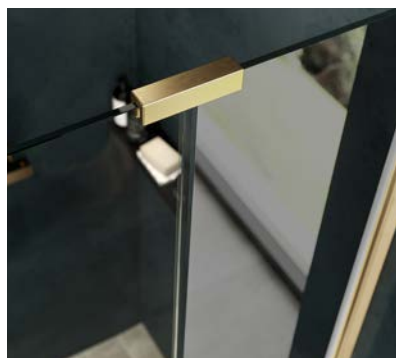

ultimate¹⁰

Interconnector & mirrored décor panel

Designed to be used alongside the ultimate wet room panel range, the interconnector allows you to connect two panels together, enabling you to create either a larger enclosure or incorporate some of our coloured/ mirrored glass options into your design.

Features & Benefits:

- + To be used with ultimate wet room panels
- + 1985mm high (including fittings)
- + Available in 9 colour finishes
- + Covered by the Kudos Lifetime Guarantee

Brushed brass interconnector and mirrored décor panel