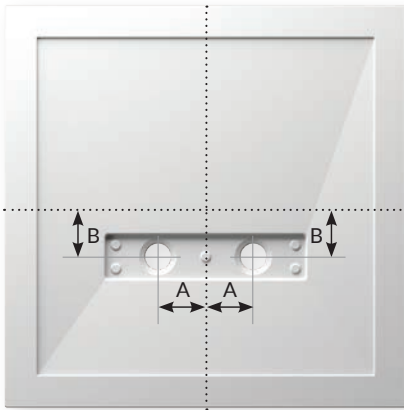

A revolution in shower tray design

Waste Locations

Square & Rectangular shower trays

Position of waste holes relative to the centre of each tray. **All sizes: A - 95mm B - 100mm**