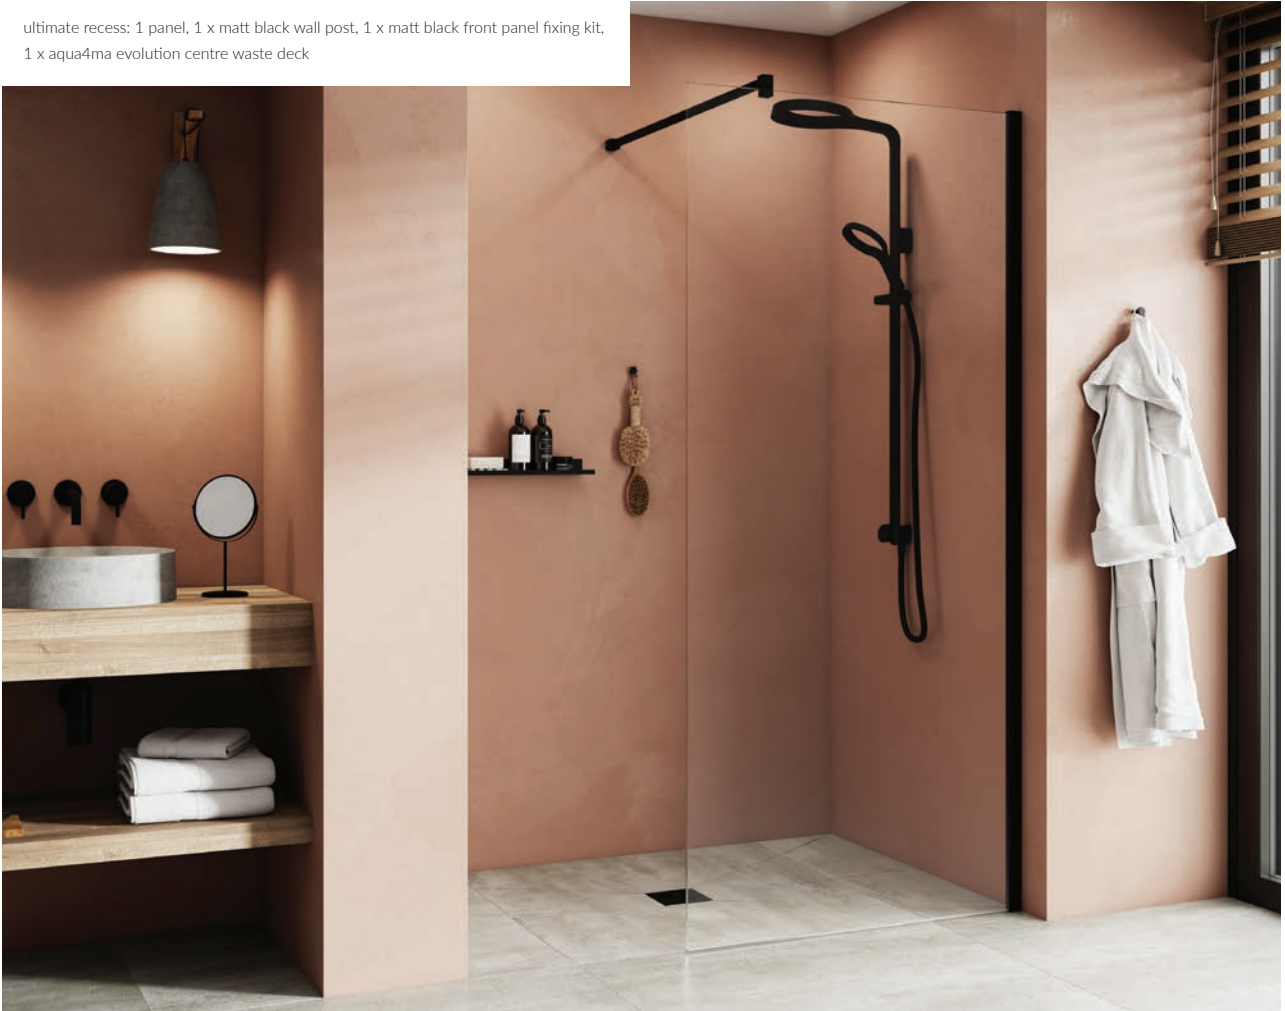

ultimate recess: 1 panel, 1 x matt black wall post, 1 x matt black front panel fixing kit,
1 x aqua4ma evolution centre waste deck