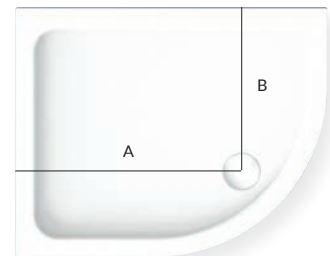

Quadrant with centre waste location	A	B
900mm x 900mm Quadrant	645mm	645mm
1000mm x 800mm Offset Quadrant	732mm	532mm
1000mm x 900mm Offset Quadrant	732mm	632mm
1200mm x 800mm Offset Quadrant	925mm	525mm
1200mm x 900mm Offset Quadrant	935mm	625mm