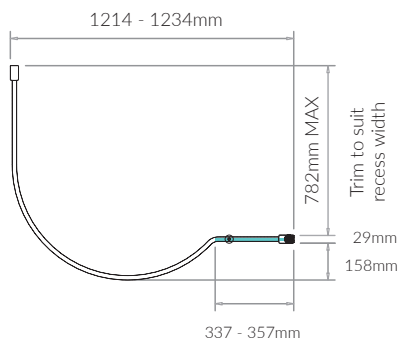

inspire

Shower panel & integrated rail

The Kudos Over-Bath Shower Panel with integrated shower rail delivers the ultimate protection from water spillage. Its robust construction makes it ideal for use with the most powerful shower systems and its stylish and attractive design will complement any bathroom.

The bowed rail provides increased elbow room and pushes the shower curtain against the bath which helps prevent the curtain billowing and clinging to the bather.

Features & Benefits:

- + 8mm toughened glass with Lifeshield™ protection
- + Fixed panel at 1500mm high x 350mm wide
- + Reversible for left or right hand fixing
- + 20mm wallpost adjustment for out-of-true walls
- + Bowed rail for greater space and comfort
- + Lifetime Guarantee

Codes & Dimensions

Bath Screens	Product Code
*Shower Panel & Rail (Recess)	5OBSPBRR
*Shower Panel & Rail *Recess (Corner)	5OBSPBCR

* shower curtain and hooks not included

Overhead Diagram

Corner Rail Option