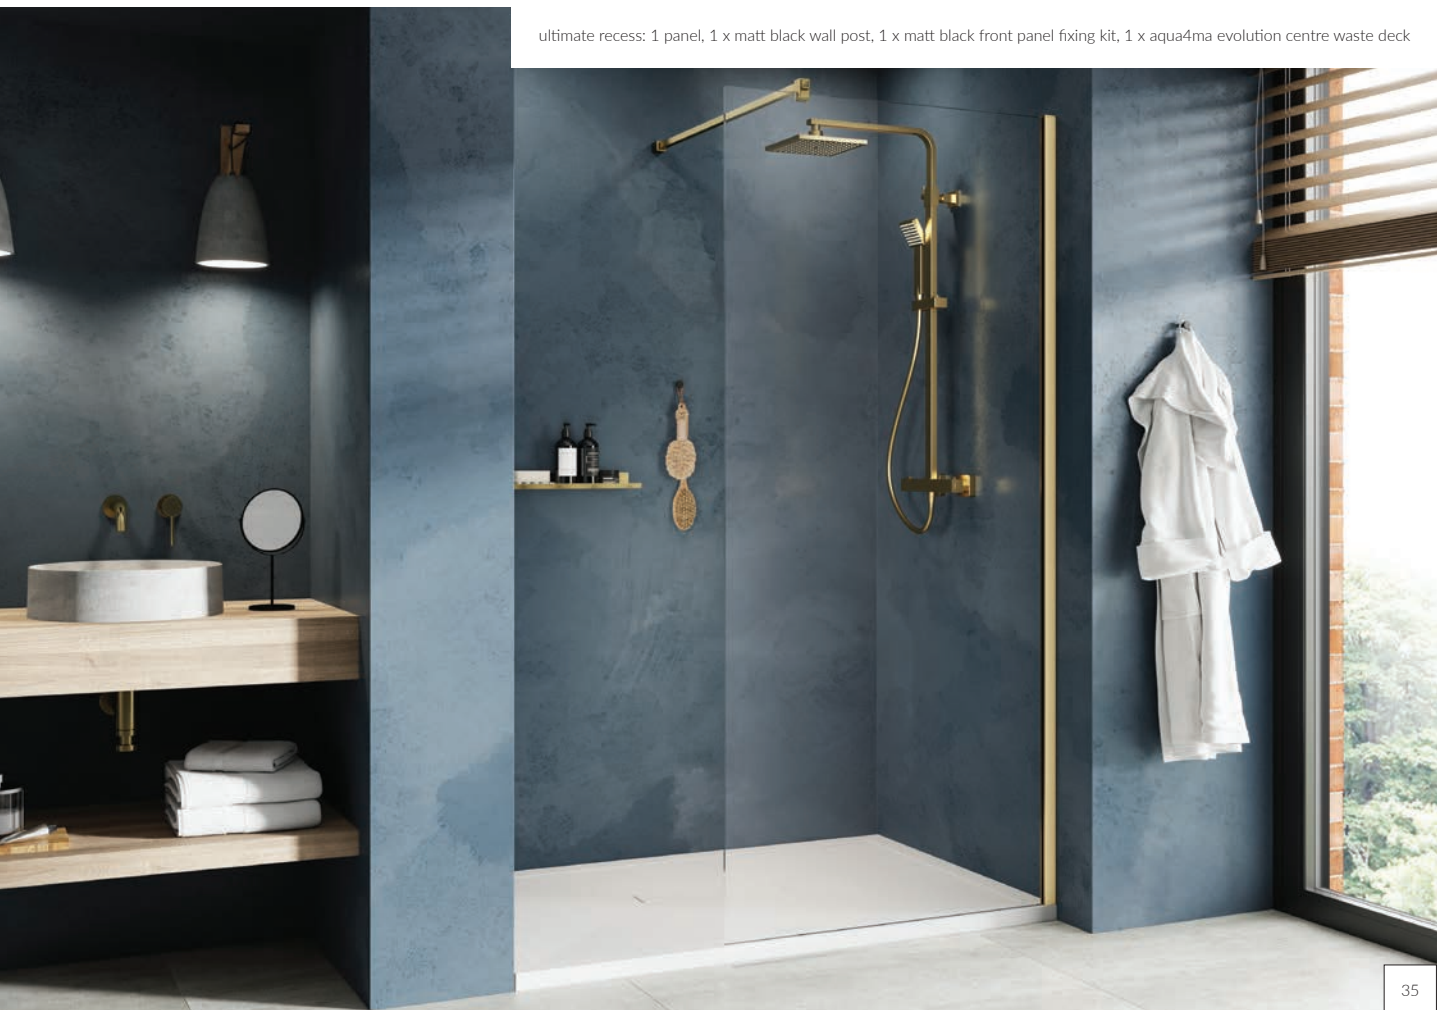

ultimate¹⁰

Walk-ins

Creating a beautiful walk-in enclosure could not be easier, with so many panel sizes and fixing options, you can create virtually any style, shape or size. Available as standard in a Silver/Chrome or Matt Black finish as well as a range of special finishes. Let your imagination run wild and create the ultimate showering space with the Kudos ultimate shower panel system.

ultimate 10mm over-bath panels also available see page 44

Features & Benefits:

- + Lifeshield™ easy clean glass coating
- + 13 flat panel sizes
- + 1950mm high (exc. fittings) 1985mm high (inc. fittings)
- + Glass to floor gasket to minimise silicone
- + Easy fit dry-seal wall post, requiring no silicone
- + Available in a number of colour finishes