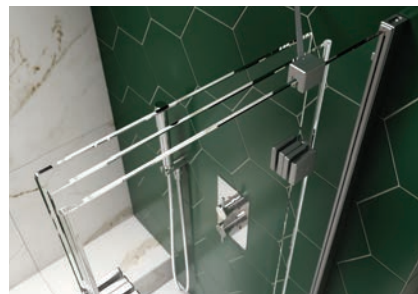

Three panel in closed position

All **inspire** multi-panel bath screens are handed, please specify left or right hand fixing when ordering.