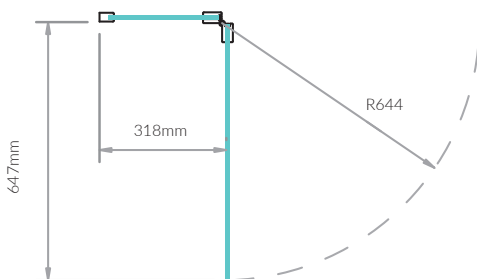

Featuring a 305mm fixed panel that is permanently sealed to the bath and providing absolute showering protection. The larger 645mm panel opens out to allow access to shower controls and cleaning.

With Click-to-Lock hinges holding the screen in position, Out-Swing Bath Screens are also available with an integrated rail so you can keep your towel conveniently within reach.

Features & Benefits:

- + 6mm or 8mm glass options
- + Optional towel rail
- + Click-to-Lock hinges
- + SmartSeal technology
- + Lifetime Guarantee
- + Toughened safety glass with Lifeshield™ protection
- + Adjustment for out of true walls

Codes & Demsions

Bath Screens	Chrome Product Code	Matt Black Product Code
Two Panel Out-Swing 6mm - LH	4BASC2PFOUHLHS	4BASC2PFOUHLHSMBK
Two Panel Out-Swing 6mm - RH	4BASC2PFOURHS	4BASC2PFOURHSMBK
Two Panel Out-Swing 6mm - including towel rail - LH	4BASC2PO6L	4BASC2PO6LMBK
Two Panel Out-Swing 6mm - including towel rail - RH	4BASC2PO6R	4BASC2PO6RMBK
Two Panel Out-Swing 8mm - LH	4BASC2PO8NHL	-
Two Panel Out-Swing 8mm - RH	4BASC2PO8NHR	-
Two Panel Out-Swing 8mm - including towel rail - LH	4BASC2PO8L	-
Two Panel Out-Swing 8mm - including towel rail - RH	4BASC2PO8R	-

Note: Kudos Bath screens are designed to fit on most standard straight edge baths. For best performance and water retention all fixed and moving panels should be parallel to the inner edge of the bath.

Overhead Diagram

Dimensions: H: 1500mm x W: 950mm

All **inspire** multi panel bath screens are handed, please specify left or right hand fixing when ordering.