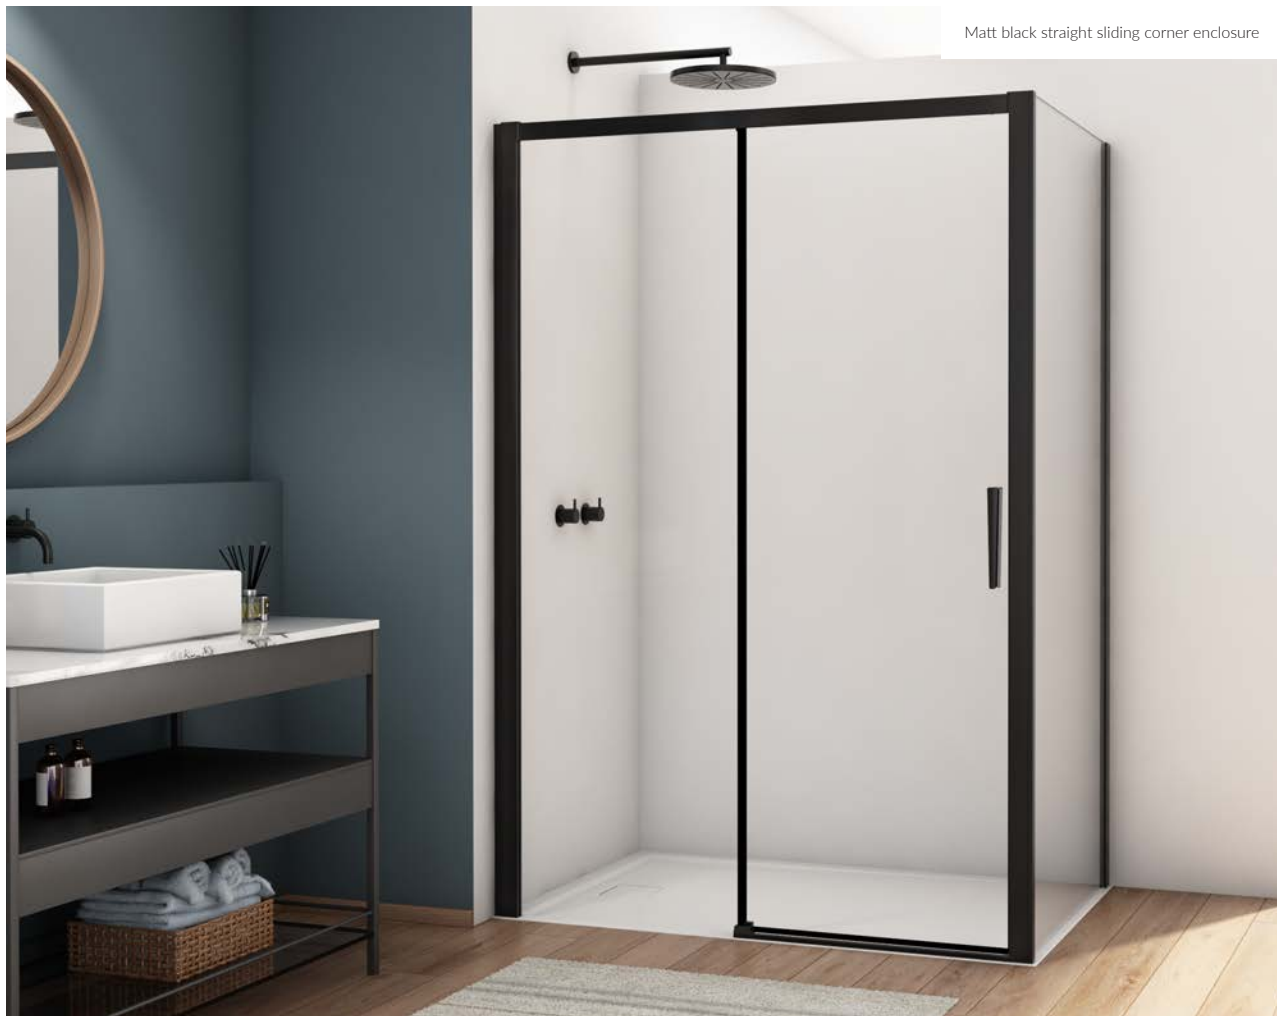

Chrome straight sliding recess enclosure

Matt black straight sliding corner enclosure