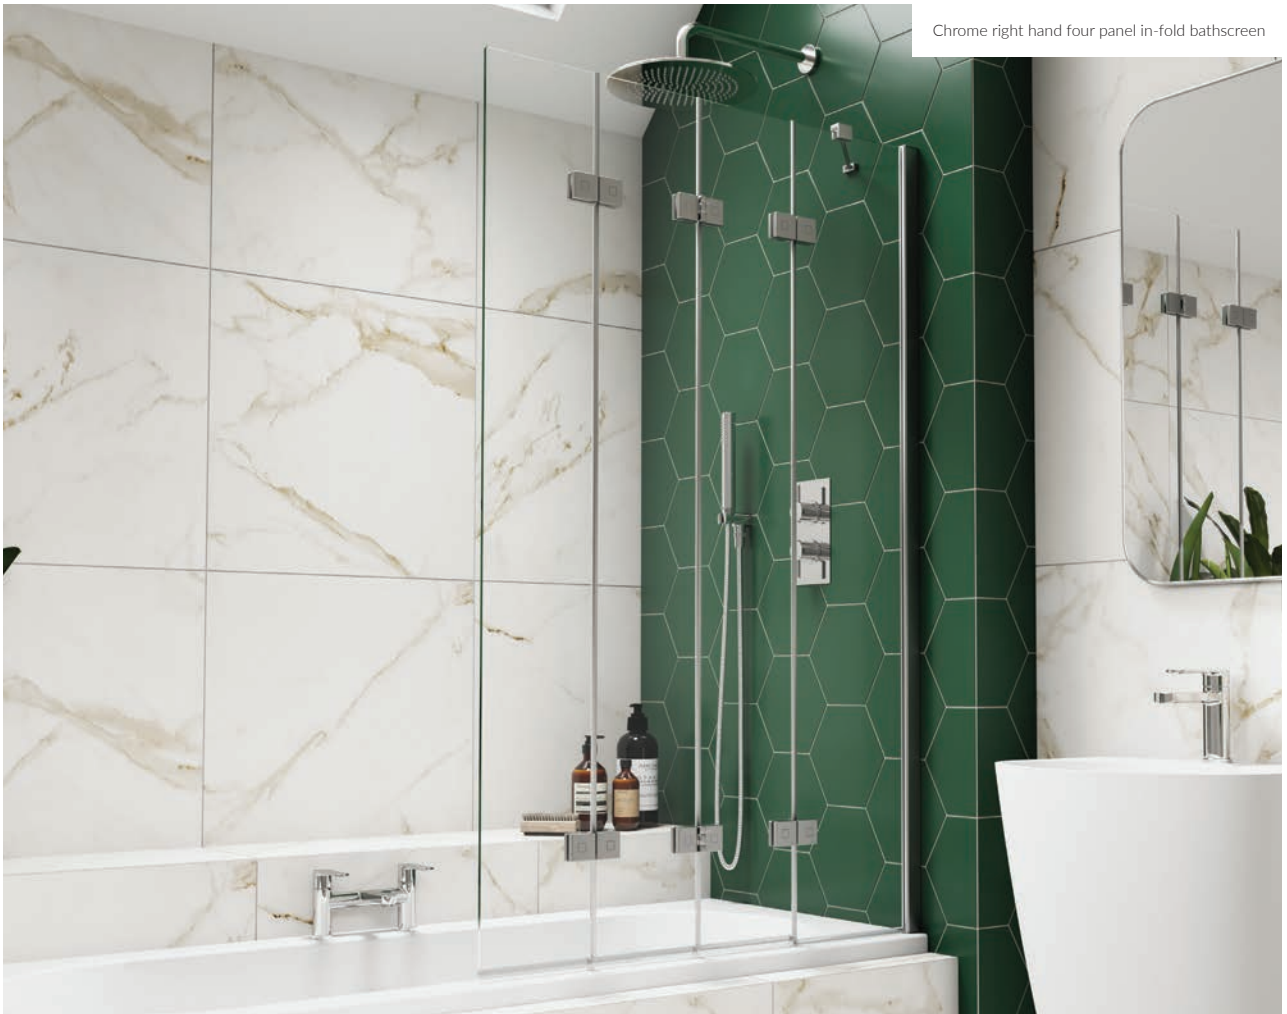

Overhead Diagram

Dimensions: H:1500mm x W:950mm

Four panel in closed position

All **inspire** multi-panel bath screens are handed, please specify left or right hand fixing when ordering.

Chrome right hand four panel in-fold bathscreen

Matt black right hand four panel in-fold bathscreen

inspire

Shower panel & integrated rail

The Kudos Over-Bath Shower Panel with integrated shower rail delivers the ultimate protection from water spillage. Its robust construction makes it ideal for use with the most powerful shower systems and its stylish and attractive design will complement any bathroom.

The bowed rail provides increased elbow room and pushes the shower curtain against the bath which helps prevent the curtain billowing and clinging to the bather.

Features & Benefits:

- + 8mm toughened glass with Lifeshield™ protection
- + Fixed panel at 1500mm high x 350mm wide
- + Reversible for left or right hand fixing
- + 20mm wallpost adjustment for out-of-true walls
- + Bowed rail for greater space and comfort
- + Lifetime Guarantee