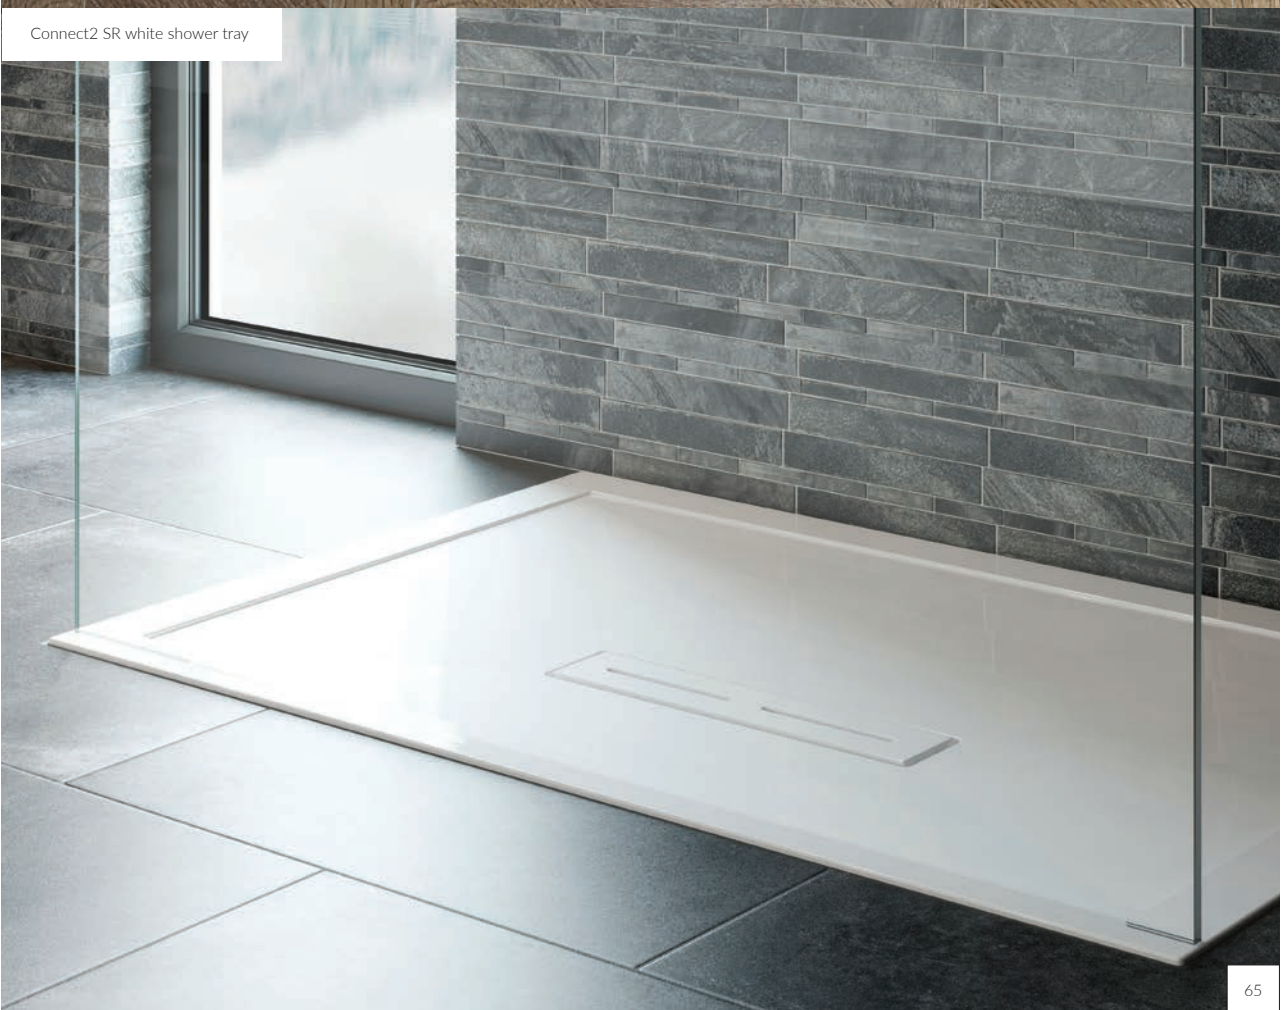

Features & Benefits:

- + Available in three finishes:
 - High Gloss
 - SR finish (slip and stain resistant)
 - Slate effect
- + Unique design avoids the need to cut joists or lift the tray onto a plinth
- + Guaranteed to work with all standard joist sizes and spans
- + Structural resin bonded stone filler for increased stability
- + Super slim at only 35mm high
- + Supplied with a reinforced colour matched waste cover that is magnetically secured, comfortable underfoot and is easily removed for cleaning
- + Covered by the Kudos Lifetime Guarantee

Connect2 high gloss quadrant shower tray

Connect2 SR white shower tray

connect²

Shower trays

The unique design of the connect2 tray ensures obstruction free waste connection irrespective of joist position or direction.