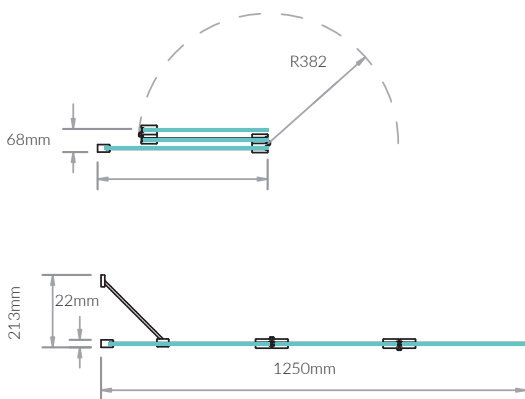

inspire

Three panel in-fold screens

The stunning Kudos Three Panel In-Fold Screen is the ultimate in over-bath showering protection.

The screen extends to 1250mm, yet folds to just 500mm when not in use providing the features of a relaxing bath as well as the benefit of an oversized shower area. Featuring unique Click-to-Lock hinges to ensure the panels remain in-line when in use.

Features & Benefits:

- + 6mm glass option only
- + Lifetime Guarantee
- + Adjustment for out of true walls
- + Click-to-Lock hinges
- + SmartSeal technology
- + Toughened safety glass with Lifeshield™ protection

Codes & Dimensions

Panel Options	Chrome Product Code	Matt Black Product Code
Three Panel In-Fold 6mm - LH	BASCTRIPLEPLHS	BASCTRIPLEPLHSMBK
Three Panel In-Fold 6mm - RH	BASCTRIPLEPRHS	BASCTRIPLEPRHSMBK

Note: Kudos Bath screens are designed to fit on most standard straight edge baths. For best performance and water retention all fixed and moving panels should be parallel to the inner edge of the bath.

Overhead Diagram

Dimensions: H: 1500mm x W: 875mm