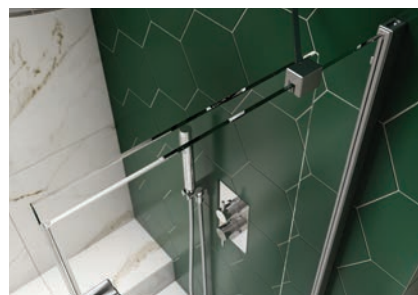

Chrome right hand two panel in-fold bathscreen

Two panel in closed position