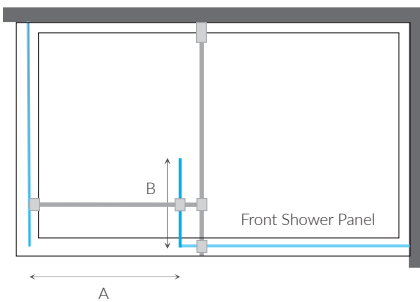

Functional and stunning ultimate deflector panels.

Deflector Panels

Designed to contain the majority of over-spray and splashing within the showering area, Kudos ultimate deflector panels are available in three styles, each option is able to be retro-fitted and can be added at a later date if required.

Enjoy the pleasure and appearance of a walk-in shower even where space is at a premium. With the ability to fit a deflector panel it is now possible to create a functional and stunning enclosure even as small as 1200mm*.

A = Rec min access 500mm
B = 265mm

Fixed Deflector Panel:

Supplied with fixings to connect to standard fixing kit recess or corner. This 255mm fixed deflector panel provides a 90° angled barrier to prevent splashing outside of the showering area.

Not suitable for use with angled or ceiling fixing kit. Not for use with curved panels