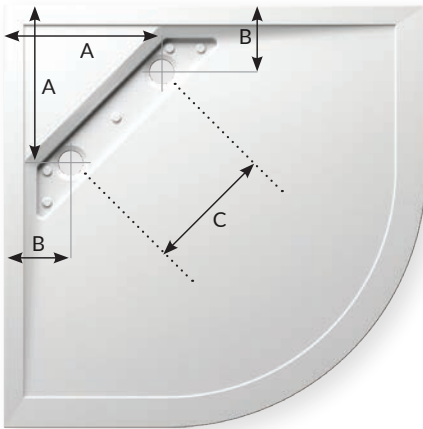

Where joists run parallel to the length of the tray and both holes are obstructed, simply turn the tray 180°. The unique offset position will ensure both will become free.

With the unique connect2 design even Quadrant and the Kudos unique Full Curve shape trays have the ability to avoid joists.

A revolution in shower tray design

Waste Locations

Square & Rectangular shower trays

Position of waste holes relative to the centre of each tray. **All sizes: A - 95mm B - 100mm**

Quadrant & Full Curve shower trays