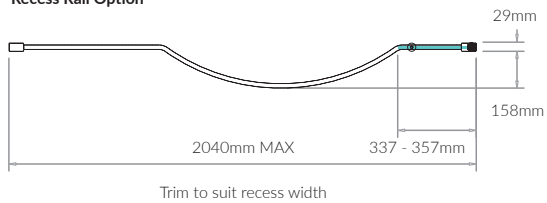

Recess Rail Option