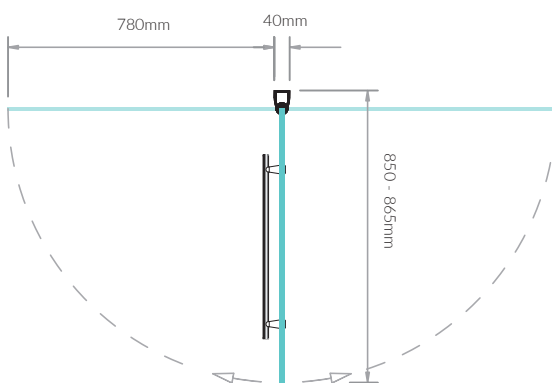

inspire

Single panel screens

Our Single Panel Bath Screens are larger than average, measuring 1500mm high and 850mm wide, to provide a more generous showering area.

For added comfort and convenience, Single Panel Bath Screens are available with an integrated rail so you can keep your towel conveniently within reach.

SmartSeal Technology incorporates integrated mouldings and twin element seals, delivering the ultimate shower protection.

Features & Benefits:

- + 6mm or 8mm glass options
- + Reversible for left or right hand fixing
- + Optional towel rail
- + SmartSeal technology
- + Lifetime Guarantee
- + Toughened safety glass with Lifeshield™ protection
- + Adjustment for out of true walls

Codes & Demsions

Bath Screens	Chrome Product Code	Matt Black Product Code
Single Panel 6 mm	3BASC6NHS	3BASC6NHSMBK
Single Panel 6 mm including towel rail	3BASC6S	3BASC6SMBK
Single Panel 8 mm	3BASC8NHS	-
Single Panel 8 mm including towel rail	3BASC8S	-

Note: Kudos Bath screens are designed to fit on most standard straight edge baths. For best performance and water retention all fixed and moving panels should be parallel to the inner edge of the bath.

Overhead Diagram

Dimensions: H: 1500mm x W: 850mm