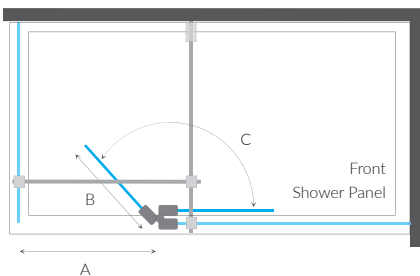

A = Rec min access 500mm
B = 300mm
C = 135° rotation stops at optimum position for maximum overspray protection

Fold-Away Hinged Deflector Panel:

Designed to fit neatly behind the front panel when not in use, the 300mm Fold-Away deflector panel stops at a 45° angle to the front panel when in use to provide the optimum protection from over-spray. Available in both 8 & 10mm glass thickness.

Suitable for use with flat panel enclosures and all ultimate fixing kits

Note: All ultimate Hinged Deflector Panels are handed please suffix codes with LH or RH. All illustrations show Right Hand option.

*Please note that whilst deflector panels will contain a significant amount of overspray they are not intended to be watertight so some water may leave the showering area (particularly with smaller configurations).