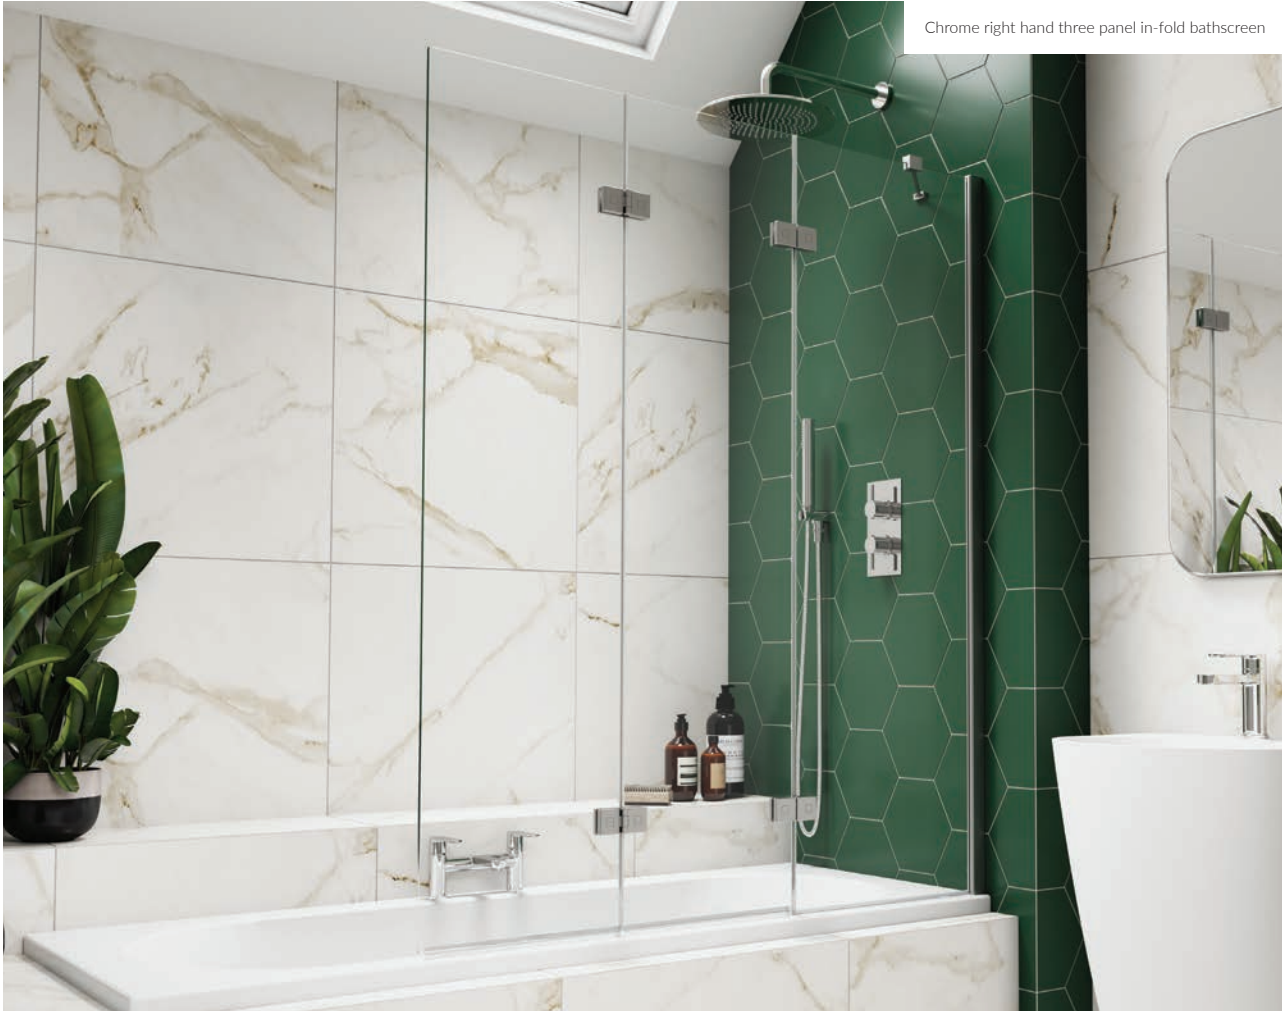

Overhead Diagram

Dimensions: H: 1500mm x W: 875mm

Three panel in closed position

All **inspire** multi-panel bath screens are handed, please specify left or right hand fixing when ordering.

Chrome right hand three panel in-fold bathscreen