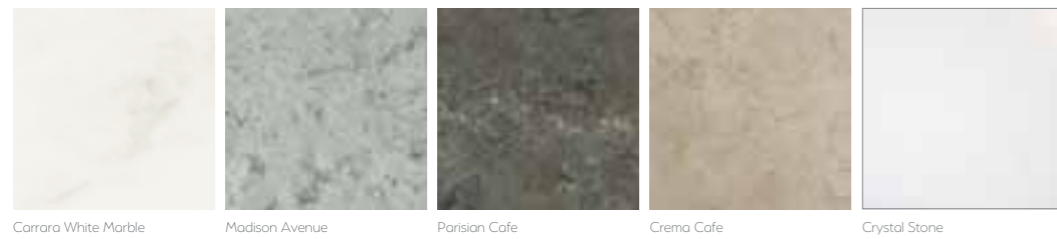

Fusion (20mm)