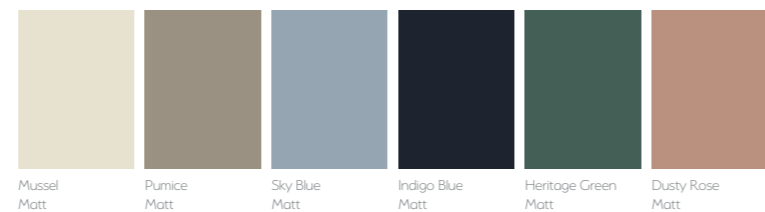

Adriatic *in Sky Blue Matt*

A light door finish gives a fresh, airy feel to the bathroom.

- **FITTING STYLE:** Fitted
- **HANDLE:** Titanium 'D' handle (No 713)
- **WORKTOP:** Ice Blue 12mm Fusion
- **CABINET:** Sky Blue Matt
- **BASIN:** Simplicity Plus mineral cast
- **TAP:** Chrome Idra Twist
- **PAN:** Corto back to wall
- **MIRROR:** Ellipse LED

AVAILABLE IN: