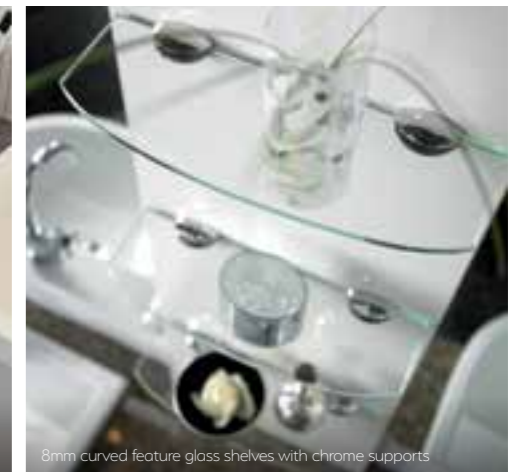

Slim metal drawers in Anthracite finish with soft close