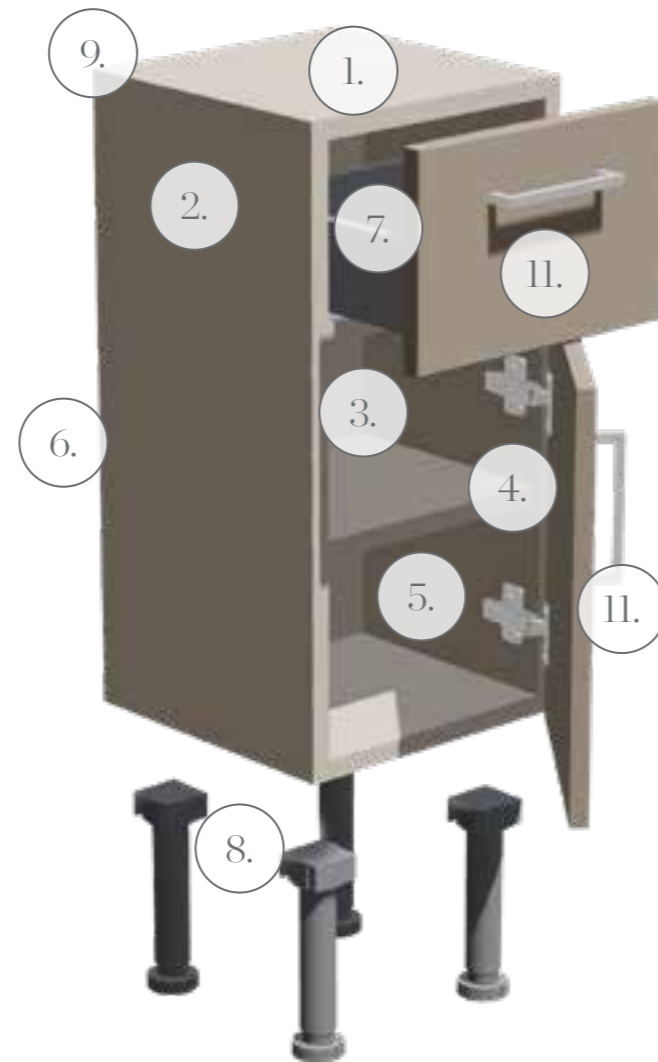

1. Traditional methods of glue and dowel construction supplied factory assembled for quick and easy installation.
2. Rigid 18mm MFC colour co-ordinated cabinets are available with the majority of front finishes offered, additionally fitted matching gable sides are an alternative where a co-ordinated finish is not available.
3. Matching 8mm solid cabinet backs on all co-ordinated cabinet finishes. Basin cabinets have removable backs for ease of plumbing installation.
4. All metal 110° three way fully adjustable clip on hinges with built in soft close offering easy adjustment and removal if required.
5. Cabinets are handed to avoid unsightly drilling holes.
6. All exposed cabinet edges are finished in ABS edging for a robust edge.
7. Stylish anthracite finish slim metal drawer boxes with soft close full extension runners and solid 16mm co-ordinated bases for strength and stability.
8. All plinth style cabinets are supplied inclusive with 200mm adjustable legs as standard and wall brackets for wall mounting if required.
9. Wall cabinets fitted with fully adjustable concealed hanging brackets.
10. All wall cabinets are supplied with clear glass middle shelves as standard Base cabinets are subject to a surcharge for glass option middle shelves.
11. Inclusive Handles or 'Push to Open' doors are included in the unit price.
12. 'Push to Open drawers' and 'Premium' handles are subject to a surcharge.
13. When ordering cabinets with combined semi-recessed basins the fascias are pre-cut and sealed to suit the basin.
14. Worktops can be supplied fabricated to size to suit your design with factory finished edges or in continuous lengths for on-site fitting.
15. All cabinets are made to order, assembled and hand finished in the UK. Cabinets are covered by a five year manufacturers guarantee.
16. Guarantee details for all non furniture items can be found on our website Please note: Soft close systems are removed from doors and drawers when the 'HANDLELESS' push to open option is ordered.

Mereway Bathrooms®