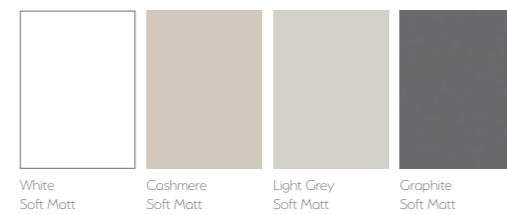

Adriatic Soft Matt *in Cashmere Soft Matt*

When storage is essential, maximise your space with fitted furniture.

- **FITTING STYLE:** Fitted
- **HANDLE:** Aged Copper 'D' handle (No 719)
- **CABINET:** Cashmere Matt
- **BASIN:** Round Arco semi-recess mineral cast
- **TAP:** Chrome Idra Twist
- **PAN:** Bordo back to wall
- **MIRROR:** Universal with Pulse Square LED light

AVAILABLE IN:

Round Arco semi-recess basin