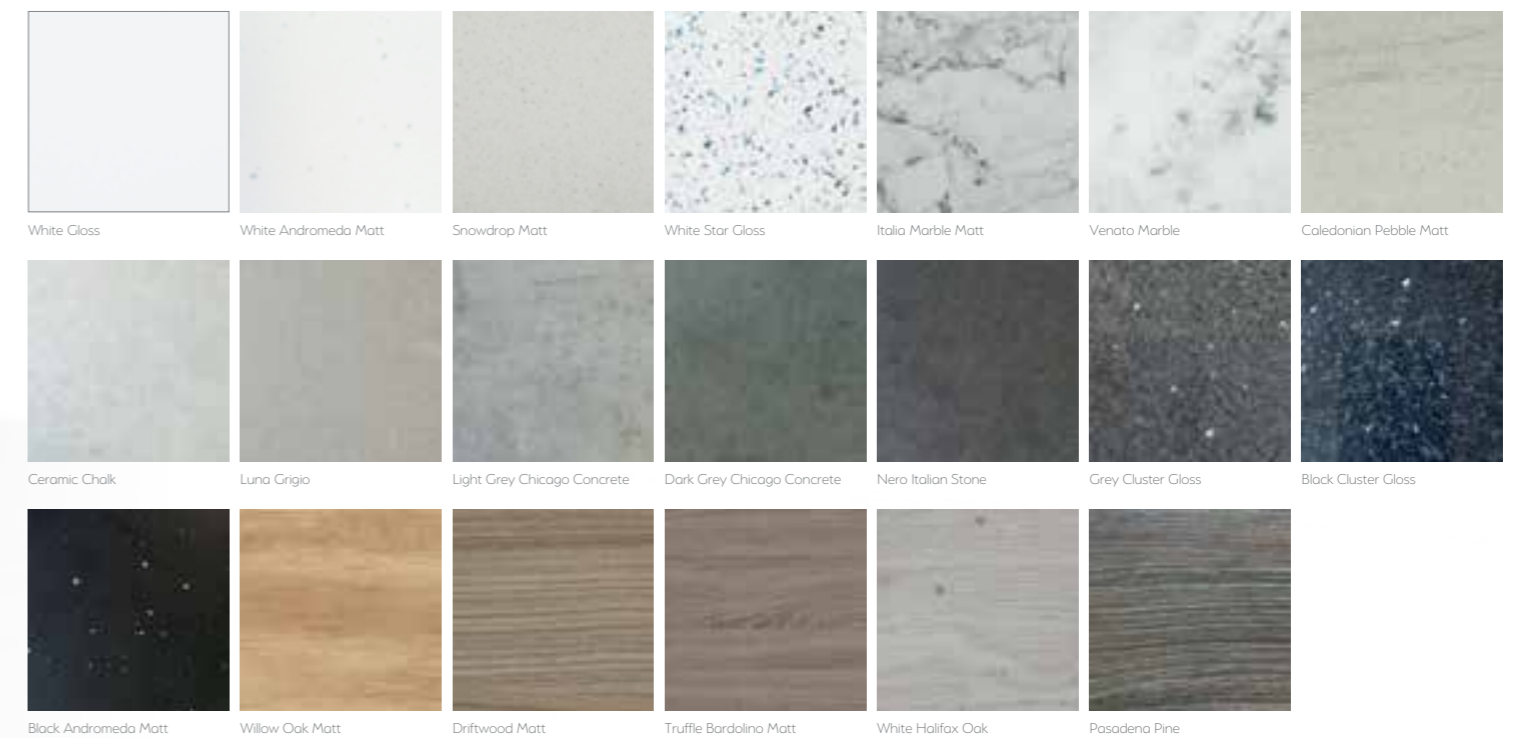

Laminate (22mm)

With a radius front edge to give a slim square effect, available in 20 carefully chosen finishes to complement our range of door colours from stone through to matching woodgrain effect.