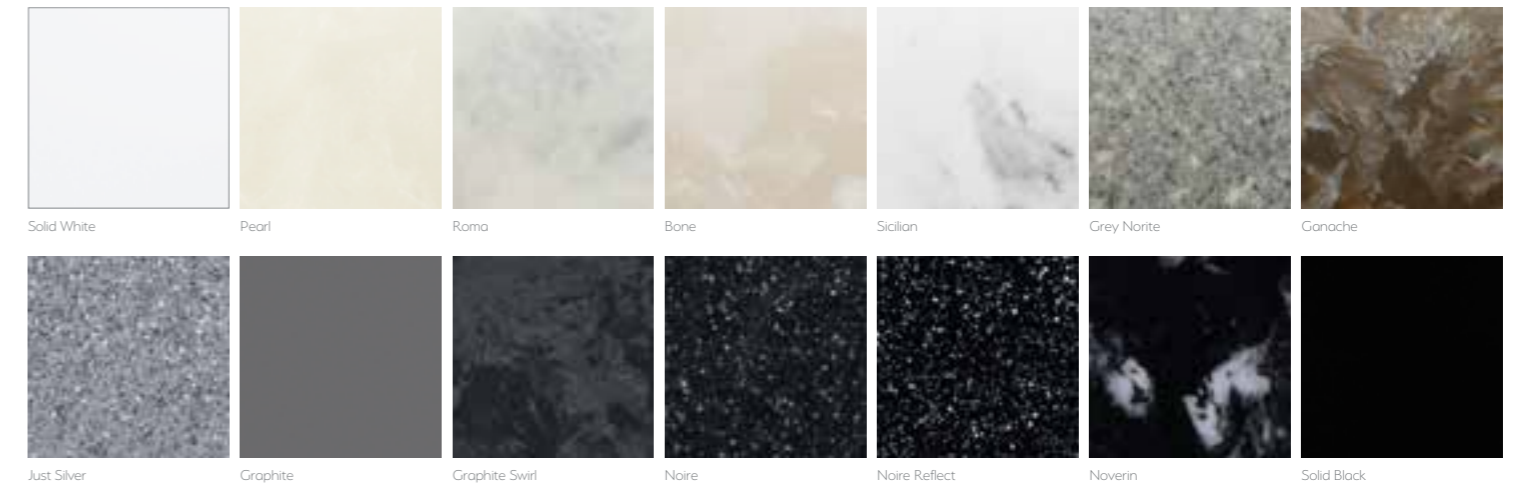

Fusion (12mm)

Fusion (20mm)

Lustre (20mm)

SteriTouch®

We are proud to offer our premium range of Lustre worktops. The cultured marble Lustre range is hand made to order in the UK and available in 14 carefully curated, trend led designs ranging from true to life marble effect to high gloss sparkle, each offering the perfect finishing touch to your bathroom. Lustre's tops are extremely durable and due to their protective gel coating are 100% non-porous, waterproof and extremely stain resistant. In addition to their beautiful appearance, all Lustre worktops now have SteriTouch® included within the gel coat. SteriTouch® technology offers increased protection against bacteria and mould, restricting the growth of harmful micro-organisms responsible for illness, infection, odours, staining and material degradation. The anti-microbial properties of SteriTouch® have been verified by independent laboratories using the ISO 22196 test method. SteriTouch® is a registered trademark of Radical Materials Ltd