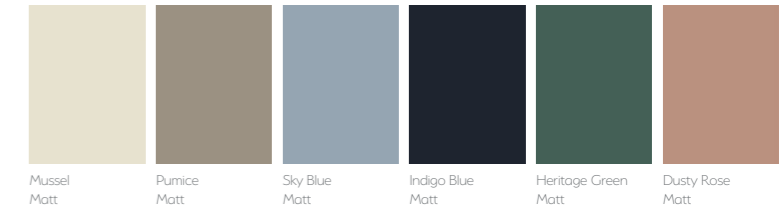

Adriatic *in Dusty Rose Matt*

Radiate positivity and calm by combining this bright matt door finish with chic accessories.

- **FITTING STYLE:** Fitted
- **HANDLE:** Contemporary Matt Black handle (No. 722)
- **WORKTOP:** Copper Fleck 12mm Fusion
- **CABINET:** Matching Gable Side with Light Grey interior
- **BASIN:** Round Arco semi-recess mineral cast
- **TAP:** Black Matt Round
- **PAN:** Bordo back to wall
- **MIRROR:** Piazza LED

AVAILABLE IN: