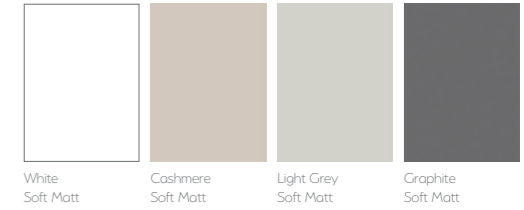

Adriatic Soft Matt *in White Soft Matt*

Extra storage doesn't need extra floor space. Use modular furniture to keep a sense of spaciousness.

- **FITTING STYLE:** Modular
- **HANDLE:** Push to Open Handleless
- **CABINET:** White Matt
- **BASIN:** Linea 60 mineral cast
- **TAP:** Chrome Contemporary Square
- **MIRROR:** Chiara LED

AVAILABLE IN: