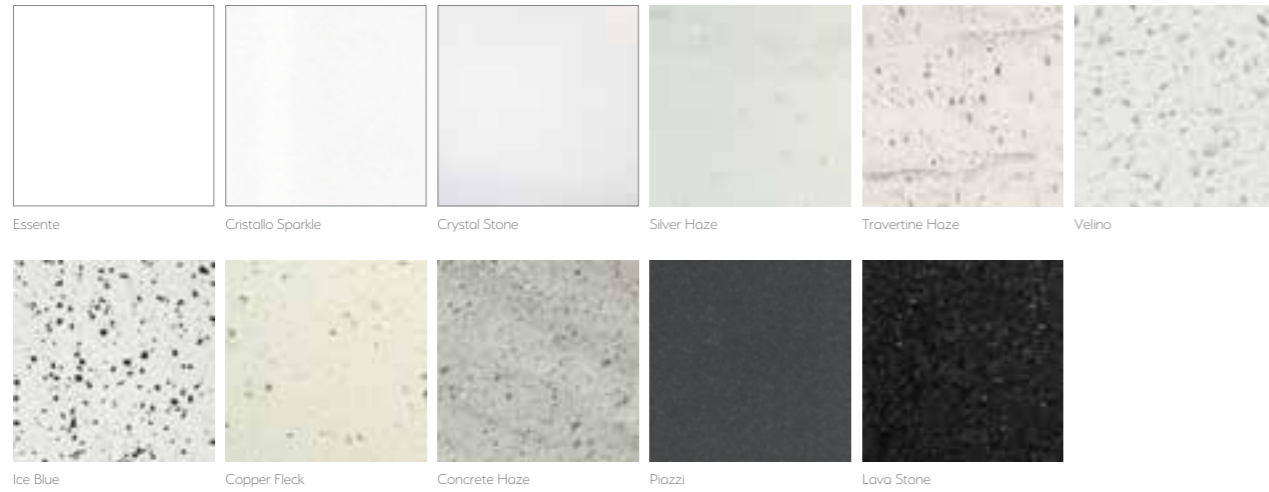

Worktop finishes

Our solid surface worktops are made from a modified acrylic material that is durable and non-porous with hygienic qualities that make it easy to clean and maintain. Supplied 12mm (11 finishes) & 20mm (5 finishes) thick with a sharp radius top edge to give a slim leading edge design. Available in 16 carefully chosen finishes offering solid colour throughout, Fusion is the ideal surface for the bathroom environment.

Fusion (12mm)