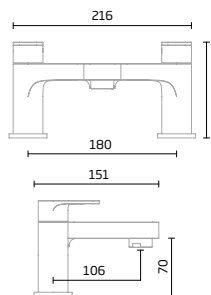

Bath Filler

Chrome TR1066 Black TR1074