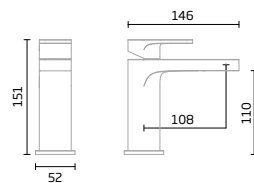

Act

Basin Mixer

Chrome TR1064 Black TR1072