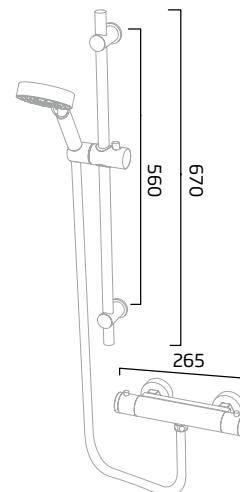

Bar Valve Showers

Awake
Single Function Shower System