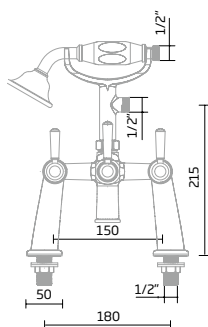

Basin Shower Mixer

Brushed Brass - TR1124

Chrome - TR118