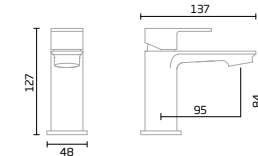

Mini Basin Mixer

Brushed Brass - TR1108

Black - TR1096

Chrome - TR1022