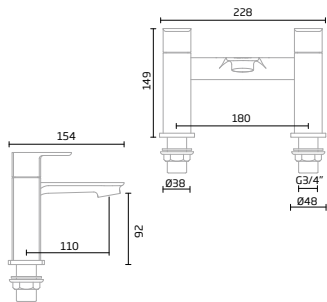

Bath Filler

Brushed Brass - TR1104
Black - TR1092
Chrome - TR1019