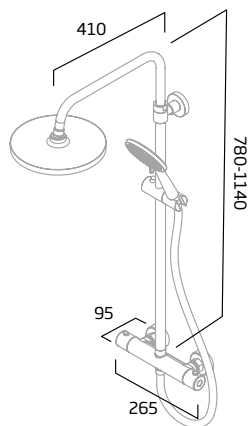

Marine
Dual Function Shower System