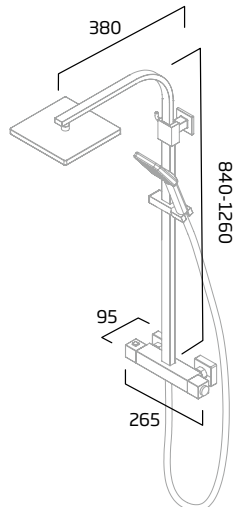

## Push Button Bar Valve Showers

**Joy**  
Single Function Shower System

DC3003

**Joy**  
Dual Function Shower System

Black - TR3038  
Chrome - DC3004

**Spirit**  
Dual Function Shower System

Chrome - TR3037