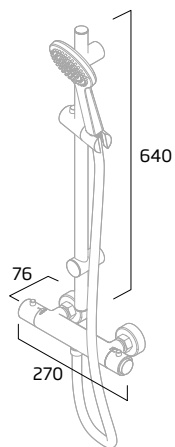

## Push Button Bar Valve Showers

**Joy**  
Single Function Shower System

DC3003

**Joy**  
Dual Function Shower System

Black - TR3038  
Chrome - DC3004

**Spirit**  
Dual Function Shower System

Chrome - TR3037