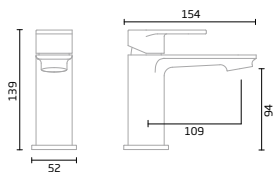

Ergo

Basin Mixer

Brushed Brass - TR1101
Black - TR1089
Chrome - TR1017