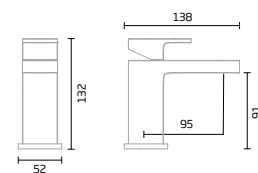

Mini Basin Mixer

Chrome TR1068 Black TR1076