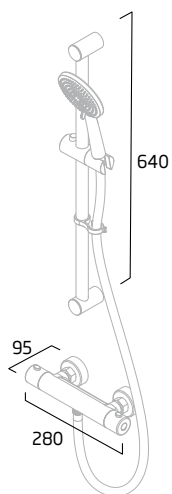

Bar Valve Showers

Joy
Single Function Shower System