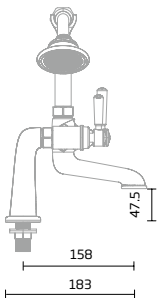

Basin Shower Mixer

Brushed Brass - TR1124

Chrome - TR118