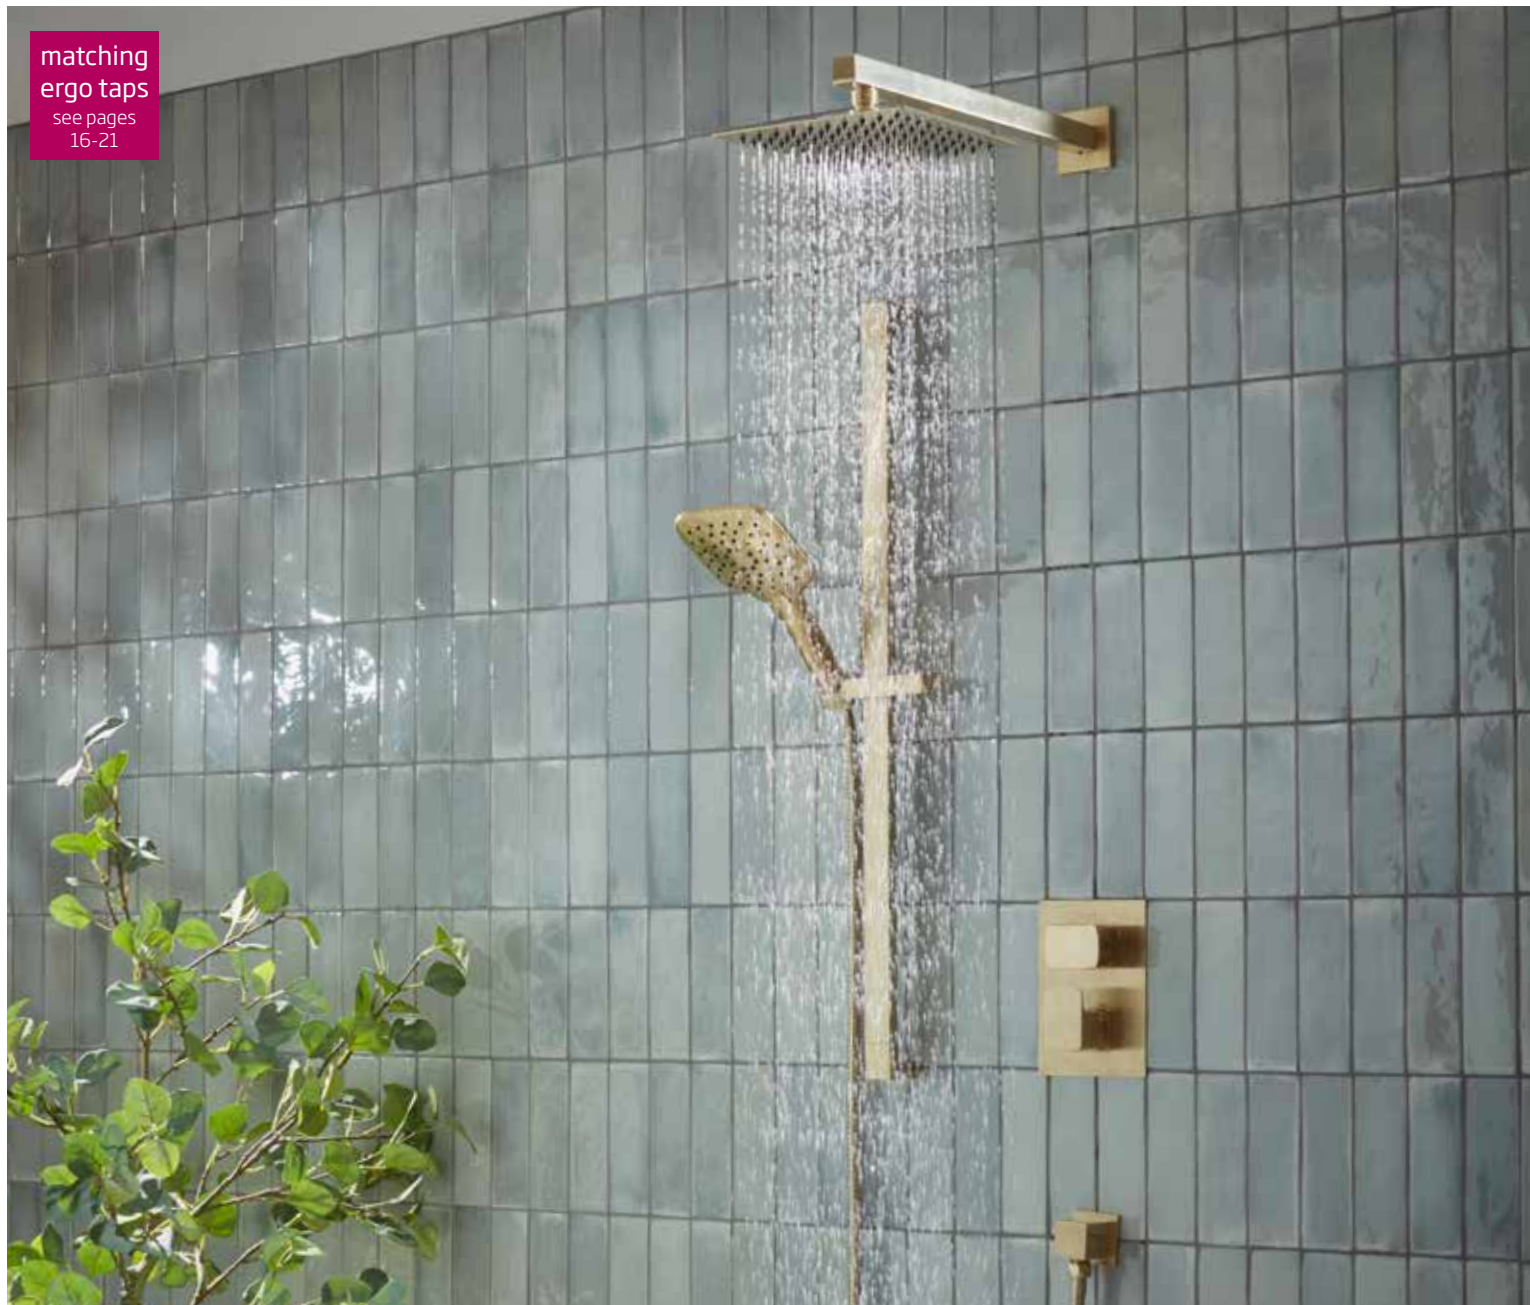

ergo concealed valve showers

PVD hardwearing
& scratch
resistant coating
brushed brass

5
year
guarantee
on shower
accessories

10
year
guarantee
includes
thermostatic
cartridge

matching
ergo taps
see pages
16-21