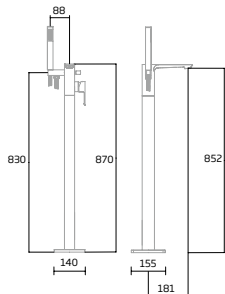

Freestanding Bath Shower Mixer

Brushed Brass - TR1106
Black - TR1094
Chrome - TR1085