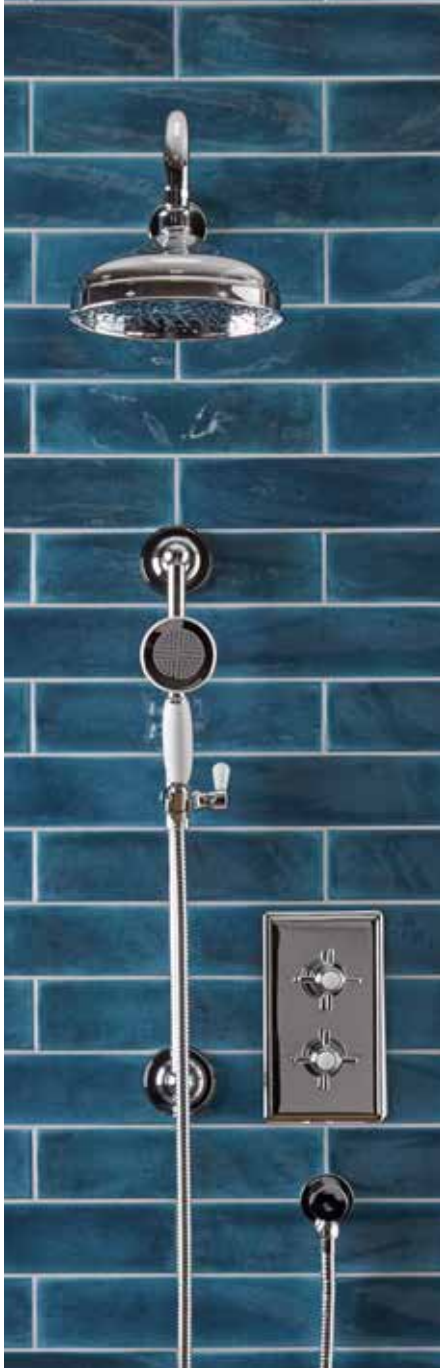

# regatta

concealed & exposed valve showers

**5**  
year  
guarantee

on shower  
accessories

**10**  
year  
guarantee

includes  
thermostatic  
cartridge

matching  
regatta taps  
see page 44