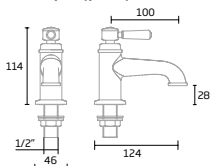

Basin Taps (pair)

Brushed Brass - TR1119

Chrome - TR1113