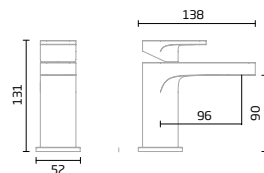

Mini Basin Mixer

Chrome TR1065 Black TR1073