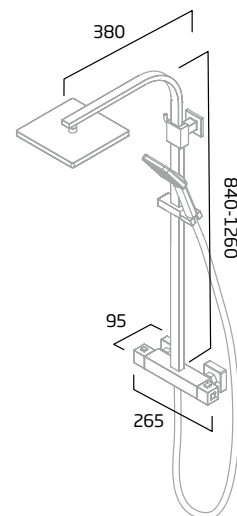

Spirit
Dual Function Shower System