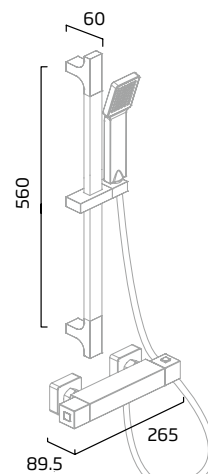

Arctic
Single Function Shower System