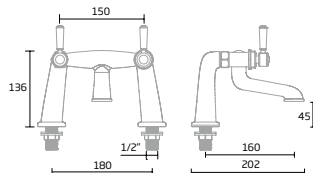

Basin Filler

Brushed Brass - TR1123

Chrome - TR117