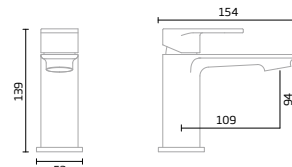

Fuse

Basin Mixer

Brushed Brass - TR1107

Black - TR1095

Chrome - TR1021