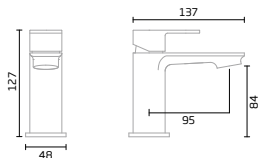

Mini Basin Mixer

Brushed Brass - TR1102
Black - TR1090
Chrome - TR1018