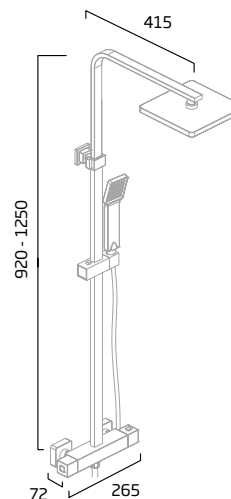

Harbour
Dual Function Shower System