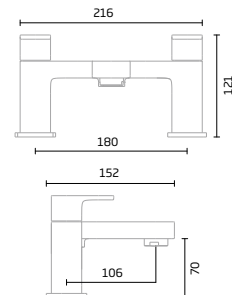

Bath Filler

Chrome TR1069 Black TR1077