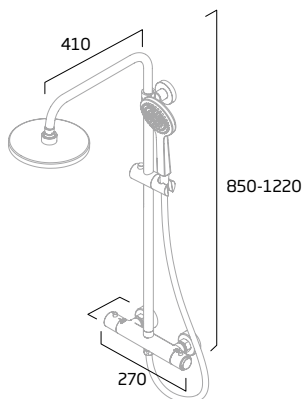

## Push Button Bar Valve Showers

**Joy**  
Single Function Shower System

DC3003

**Joy**  
Dual Function Shower System

Black - TR3038  
Chrome - DC3004

**Spirit**  
Dual Function Shower System

Chrome - TR3037