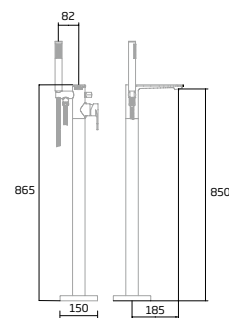

Freestanding Bath Shower Mixer

Brushed Brass - TR1112

Black - TR1100

Chrome - TR1087