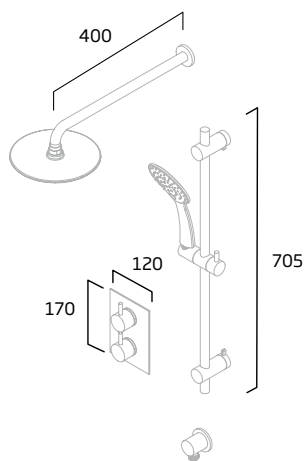

Concealed Valve Showers

Fuse, Joy, Crew & Prefix

Dual Function Shower System

Fuse

Brushed Brass - TR3030

Black - TR3029

Chrome - TR3008

Joy

Chrome - TR3011

Crew

Chrome - TR3006

Prefix

Chrome - TR3009