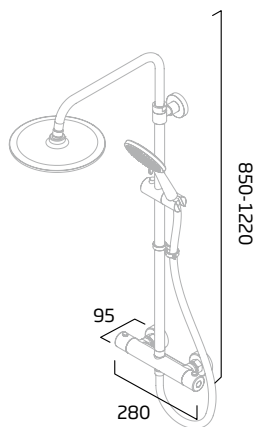

Joy
Dual Function Shower System