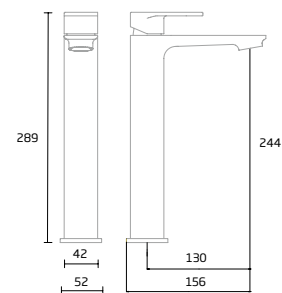

### Tall Basin Mixer

Brushed Brass - TR1109

Black - TR1097

Chrome - TR1088