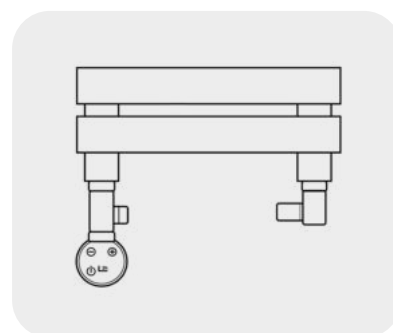

Recommended configuration using Hybrid valves.