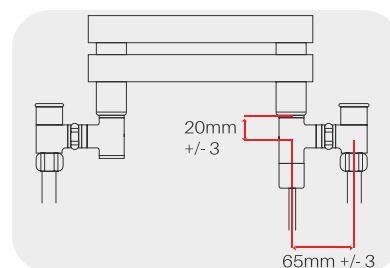

Thermostatic Hybrid Heating

To be added to chosen towel rail

Hybrid Heating (Dual Fuel) kits enable you to use your towel rail on your central heating system or as an electric option, when the central heating is not being used. Simply ask your fitter for operating instructions.

The cost of your chosen Hybrid Heating option should be added to the cost of the radiator. Radiator valves will also be required for Hybrid Radiators (please see pages 77 & 78).

The Thermostatic Hybrid Heating option comes with an adjustable temperature control which regulates the temperature of the radiator and can be used with a compatible remote control – see Pages 79 for options.

The elements used in Thermostatic Hybrid Heating options are rated IPX5.