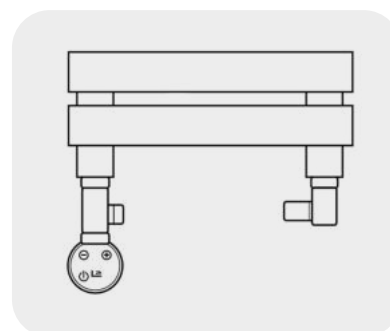

Black

White

Chrome

Recommended configuration using Hybrid valves.

Apollo

Product Code	Water Content (L)	Weight (KG)	Pipe Centres (mm) +/- 2mm	Pipe Centres from Wall (mm) +/- 2mm	Overall Projection (mm) +/- 2mm	Number of Bars
RXAP-0700500	2.5	6.5	465	67.5	85	6
RXAP-1050500	3.7	9.8	465	67.5	85	9
RXAP-1400500	4.9	13	465	67.5	85	12
RXAP-0590900	3.1	9.1	865	67.5	85	5