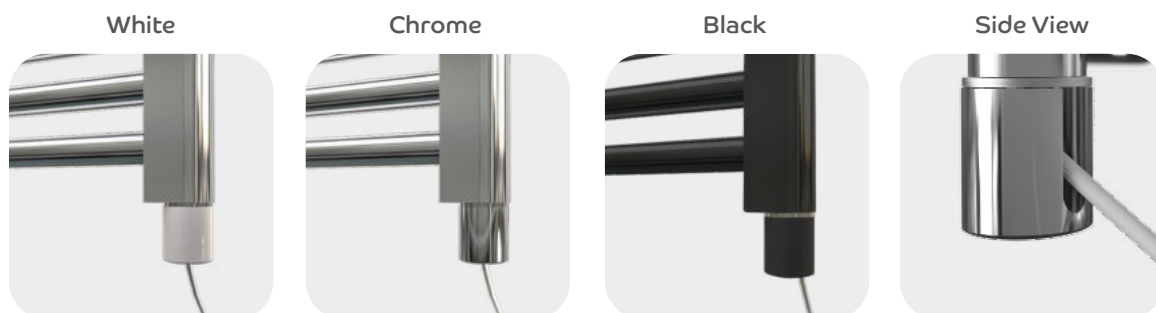

Standard Electric

To be added to chosen towel rail

Once you have chosen your desired radiator, choose your electric option. The cost of your chosen electric option should be added to the cost of the radiator. Your radiator is then converted into a sealed electric unit, ready to be connected to your electric power supply.

The Standard Electric option does not come with an adjustable temperature control. We recommend employing the use of a wall plate controller, so that you are able to adjust the output of your radiator.

The elements used in standard all electric radiators are rated IP55.

Product Code	Model	Finish	Price (£) ex VAT.	Price (£) inc VAT.
RXEL-100WSTD	100 Watt Standard All Electric	Standard	£146	£176
RXEL-150WSTD	150 Watt Standard All Electric	Standard	£146	£176
RXEL-200WSTD	200 Watt Standard All Electric	Standard	£146	£176
RXEL-300WSTD	300 Watt Standard All Electric	Standard	£146	£176
RXEL-400WSTD	400 Watt Standard All Electric	Standard	£146	£176
RXEL-600WSTD	600 Watt Standard All Electric	Standard	£146	£176

Important Information:

Internal Operating Temperature Range of towel rail or radiator using this element: 65°C (note: with standard electric elements, the surface temperature of towel rails (specifically chrome plated towel rails) can get hotter than 65°C (up to 70/80°C in some cases) due to various factors (capacity, surface area, material type etc). Consider thermostatic or other regulatory devices if surface temperature could be an issue for you. Electric radiators should only be fitted in the bathroom by a qualified electrician, in accordance with IEE regulations. Prices to be added to cost of the radiator.

2 Year Guarantee on Electric Options