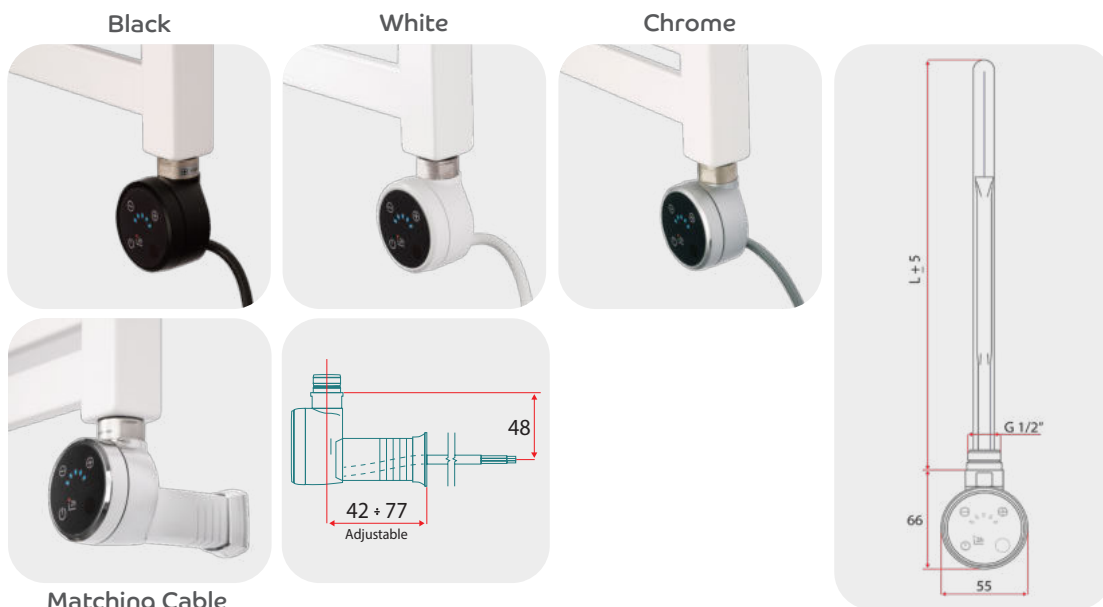

The elements used in Thermostatic Electric options are rated IPX5.

Product Code	Model	Finish	Price (£) ex VAT.	Price (£) inc VAT.
RXEL-120WTHR-CH	120 Watt Thermostatic All Electric	Chrome	£273	£328
RXEL-200WTHR-CH	200 Watt Thermostatic All Electric	Chrome	£273	£328
RXEL-300WTHR-CH	300 Watt Thermostatic All Electric	Chrome	£273	£328
RXEL-400WTHR-CH	400 Watt Thermostatic All Electric	Chrome	£273	£328
RXEL-600WTHR-CH	600 Watt Thermostatic All Electric	Chrome	£273	£328
RXEL-800WTHR-CH	800 Watt Thermostatic All Electric	Chrome	£273	£328
RXEL-120WTHR-WH	120 Watt Thermostatic All Electric	White	£273	£328
RXEL-200WTHR-WH	200 Watt Thermostatic All Electric	White	£273	£328
RXEL-300WTHR-WH	300 Watt Thermostatic All Electric	White	£273	£328
RXEL-400WTHR-WH	400 Watt Thermostatic All Electric	White	£273	£328
RXEL-600WTHR-WH	600 Watt Thermostatic All Electric	White	£273	£328
RXEL-800WTHR-WH	800 Watt Thermostatic All Electric	White	£273	£328
RXEL-120WTHR-BL	120 Watt Thermostatic All Electric	Black	£273	£328
RXEL-200WTHR-BL	200 Watt Thermostatic All Electric	Black	£273	£328
RXEL-300WTHR-BL	300 Watt Thermostatic All Electric	Black	£273	£328
RXEL-400WTHR-BL	400 Watt Thermostatic All Electric	Black	£273	£328
RXEL-600WTHR-BL	600 Watt Thermostatic All Electric	Black	£273	£328
RXEL-800WTHR-BL	800 Watt Thermostatic All Electric	Black	£273	£328

Matching Cable Cover Included

L (mm)	315	275	300	335	365	475
Power (w)	120	200	300	400	600	800