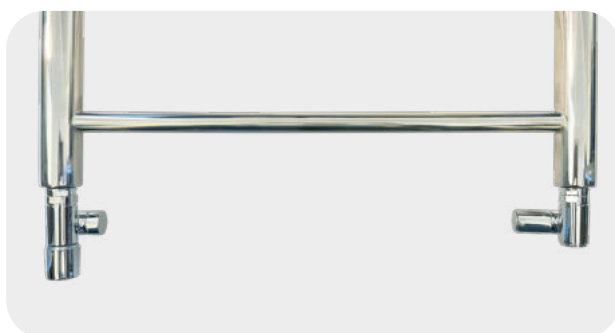

White

Chrome

Side View

Recommended configuration using Hybrid valves.

*White & Chrome Covers Included In Kit

*Black & White T-Piece available on request

2 Year Guarantee on Electric Options

Thermostatic Hybrid Heating