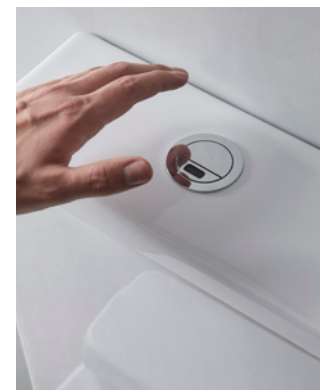

**Optional Contactless
Flush Button & Cistern Upgrade**
Replace your Lansdown cistern with a contactless flush cistern

Contactless Flush Button & Cistern	DCI4036-SEN	£303.00