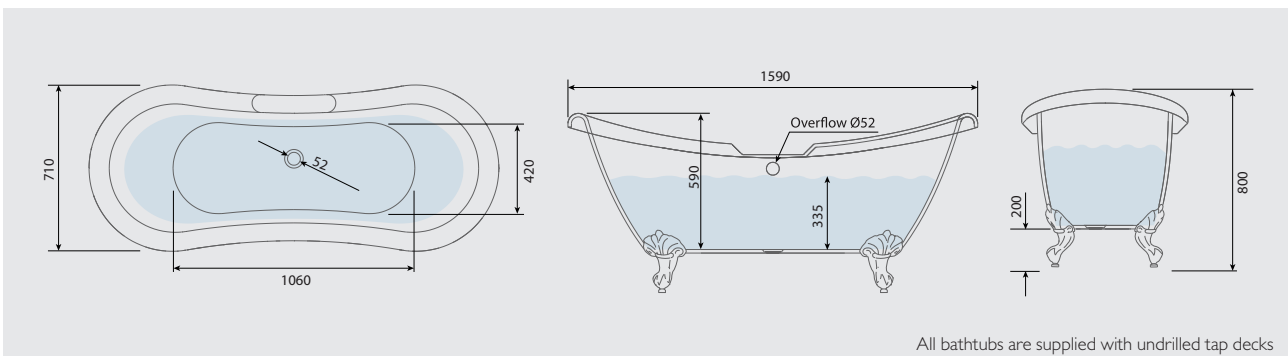

Paired here with Lansdown bath shower mixer (p63) & shrouds (p45).

Double Ended Slipper Bathtub
1750(W) × 710(d) × 800(h)mm

DC17013

£875.00

TECHNICAL INFO

Don't forget to complete your bathtub by choosing your accessories, see page 44