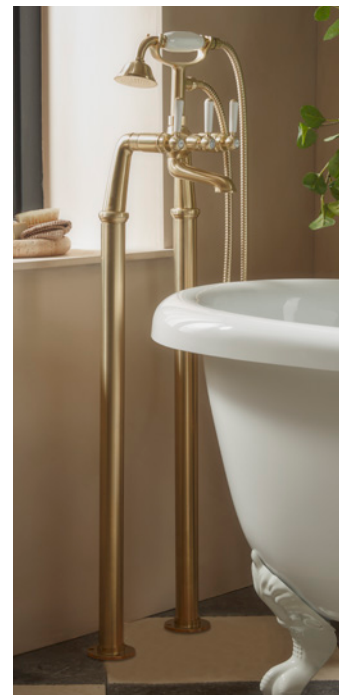

TLD11	Chrome	£154.50
TLD1104	Brushed Brass	£199.00

Basin taps pair (waste not included)
46(w) x 114(h) x 124(d)mm

- 10 year guarantee includes cartridge
- Ceramic cartridge technology - quarter turn taps requiring only a 90° turn of the handle to move from fully open to closed
- PVD hardwearing & scratch resistant coating (brushed brass)
- Minimum recommended pressure 0.2bar

TLD70	Chrome	£123.50
TLD7004	Brushed Brass	£144.00

Bath Filler
230(w) x 204(h) x 210(d)mm

- 10 year guarantee includes cartridge
- Ceramic cartridge technology - quarter turn taps requiring only a 90° turn of the handle to move from fully open to closed
- PVD hardwearing & scratch resistant coating (brushed brass)
- Minimum recommended pressure 0.2bar

TLD32	Chrome	£231.50
TLD3204	Brushed Brass	£283.00

Standpipes

Available in two finishes

TLD21	Chrome	£285.00
TLD2104	Brushed Brass	£360.00

Optional upgrade for Bath filler and Bath Shower Mixer; see p45 for details