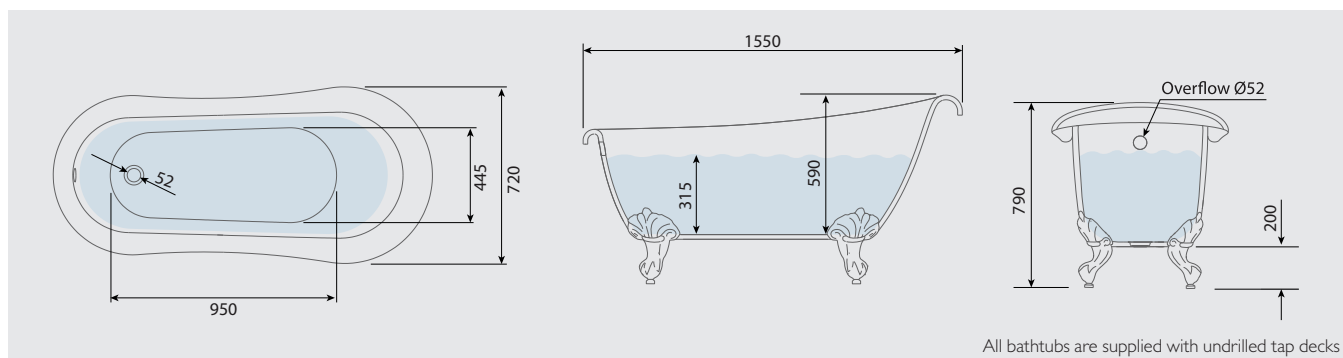

TECHNICAL INFO

All bathtubs are supplied with undrilled tap decks

Don't forget to complete your bathtub by choosing your accessories, see page 44