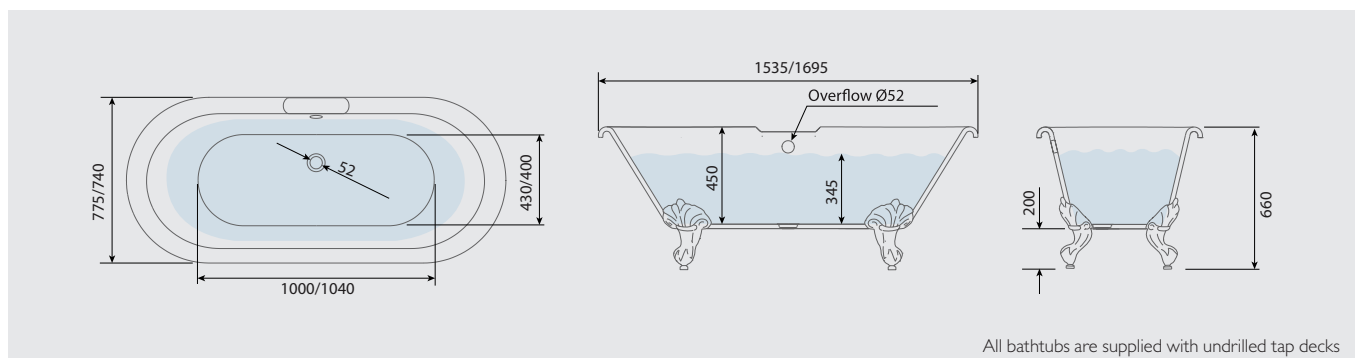

TECHNICAL INFO

All bathtubs are supplied with undrilled tap decks

Don't forget to complete your bathtub by choosing your accessories, see page 44

CORNER SHOWER

Ideal for smaller bathrooms, this traditional bath design fits neatly into corner spaces - allowing for an overhead shower system for convenience and style. Customise and coordinate with a wide selection of hardware and brassware.