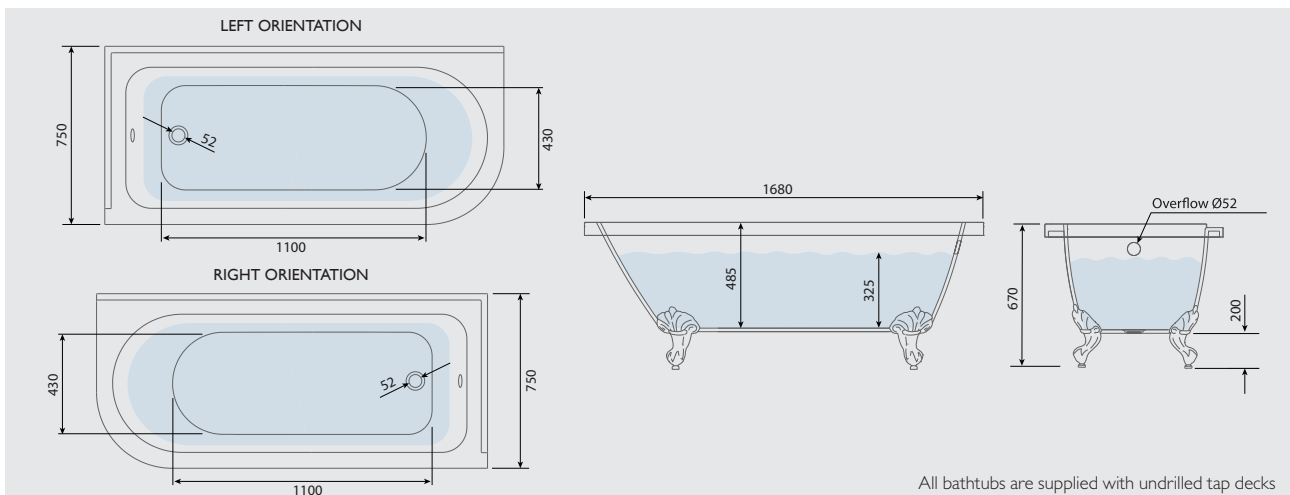

TECHNICAL INFO

Don't forget to complete your bathtub by choosing your accessories, see page 44