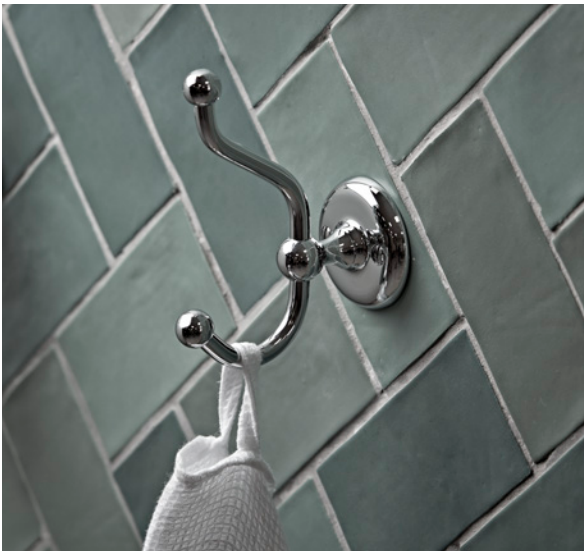

Verge 600mm Circular Mirror
600(w) x 600(h) x 38(d)mm

VRM60C £160.00

Verge 800mm Circular Mirror
800(w) x 800(h) x 38(d)mm

VRM80C £229.00

Verge Oval Mirror
500(w) x 700(h) x 38(d)mm

VRM50V £217.50

Verge Pill Mirror
500(w) x 800(h) x 38(d)mm

VRM50P £229.00

Verge 450mm Mirror
450(w) x 700(h) x 38(d)mm

VRM045 £171.50

Verge 600mm Mirror
600(w) x 800(h) x 38(d)mm

VRM060 £217.50

ACCESSORIES

Toothbrush holder (ceramic)

Chrome finish
80(w) × 120(h) × 125(d)mm

WMTR16 **£53.70**

Robe hook

Chrome finish
50(w) × 130(h) × 95(d)mm

WMTR20 **£45.80**

Towel ring

Chrome finish
150(w) × 170(h) × 45(d)mm

WMTR22 **£53.70**

Toilet roll holder

Chrome finish
160(w) × 110(h) × 45(d)mm

WMTR18 **£53.70**

Glass shelf (clear)

Chrome finish
475(w) × 60(h) × 140(d)mm

WMTR12 **£106.50**

CUSTOMER SERVICE

If you have a query, all you have to do is pick up the phone. A member from our highly trained customer services team will be able to help you effectively and efficiently.