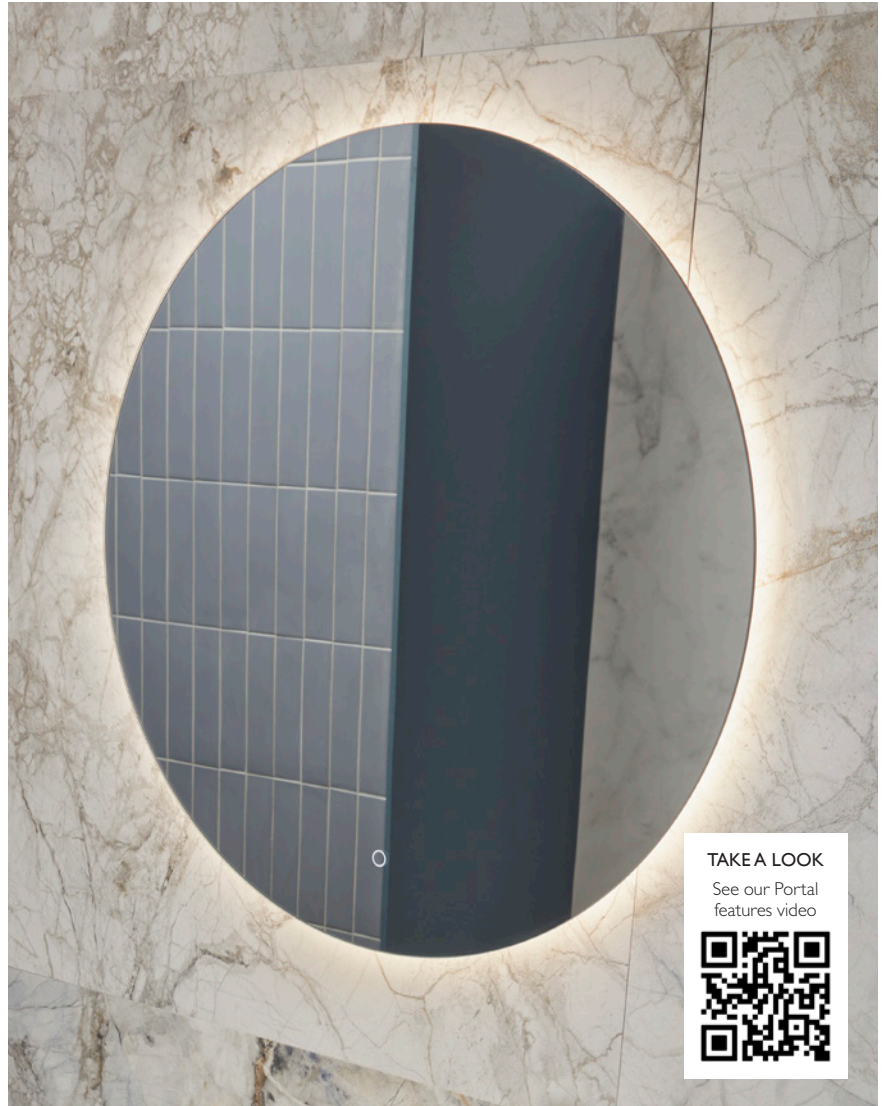

AS49ALE £493.00

Aster Illuminated Pill Mirror
500(w) x 800(h) x 25(d)mm

AS50ALP £465.00

Aster 500mm Illuminated Mirror
500(w) x 700(h) x 25(d)mm

AS70ALC £555.00

Aster 600mm Illuminated Mirror
600(w) x 800(h) x 25(d)mm

AS80ALC £605.00

Aster 1200mm Illuminated Mirror
1200(w) x 500(h) x 25(d)mm

AS120ALC £780.00

PORTAL MIRRORS

Portal's sleek profile is paired with an ambient back-lit design, creating a soft halo of light.

- Variable & dimmable LEDs provide warmth and brightness from an invigorating daylight white (6000k) to a relaxing warm white (2700k)
- Touch control button turns the mirror LEDs on/off and control their intensity & temperature
- An integrated heated demister pad will heat the mirror to prevent it from misting in even the steamiest of bathrooms.
- Can be hung portrait or landscape (excluding circular)
- IP44 rated for safe use in the bathroom

Portal 600mm Illuminated Circular Mirror
600(w) x 600(h) x 29(d)mm

PTM60C £257.00

Portal 800mm Illuminated Circular Mirror
800(w) x 800(h) x 29(d)mm

PTM80C £319.00

Portal 500mm Illuminated Mirror
500(w) x 700(h) x 29(d)mm

PTM050 £257.00

Portal 600mm Illuminated Mirror
600(w) x 800(h) x 29(d)mm

PTM060 £298.00

Portal 1000mm Illuminated Mirror
1000(w) x 500(h) x 29(d)mm

PTM100 £360.00

VERGE MIRRORS

With a wide range shapes and sizes to choose from, Verge makes an easy and great value addition to any modern bathroom setting. Choose between classic rectangle or modern circle shapes, both available in two sizes.