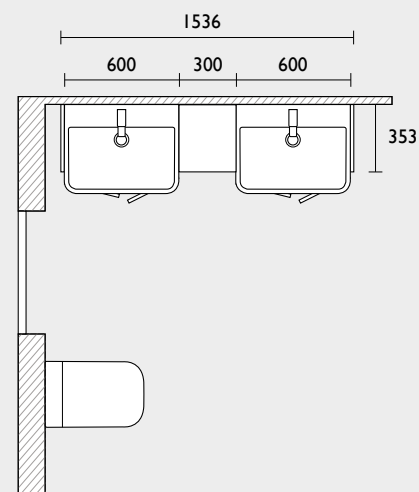

- Structure wall hung WC & wrap over seat
- Vortex cistern
- 0.82 wall hung WC frame
- Circles flush plate - (black)
- 600 basin unit x2 (white carcass)
- 300 3x drawer floorunit (white carcass)
- Structure semi-counterop basin x2
- Hana black handles x7
- Anthem basin mixer- black x2
- Verge pill mirror x2
- Filler/clad-on end panel x2
- 1880 & solid surface worktop (grey quartz) (worktop cut to size)