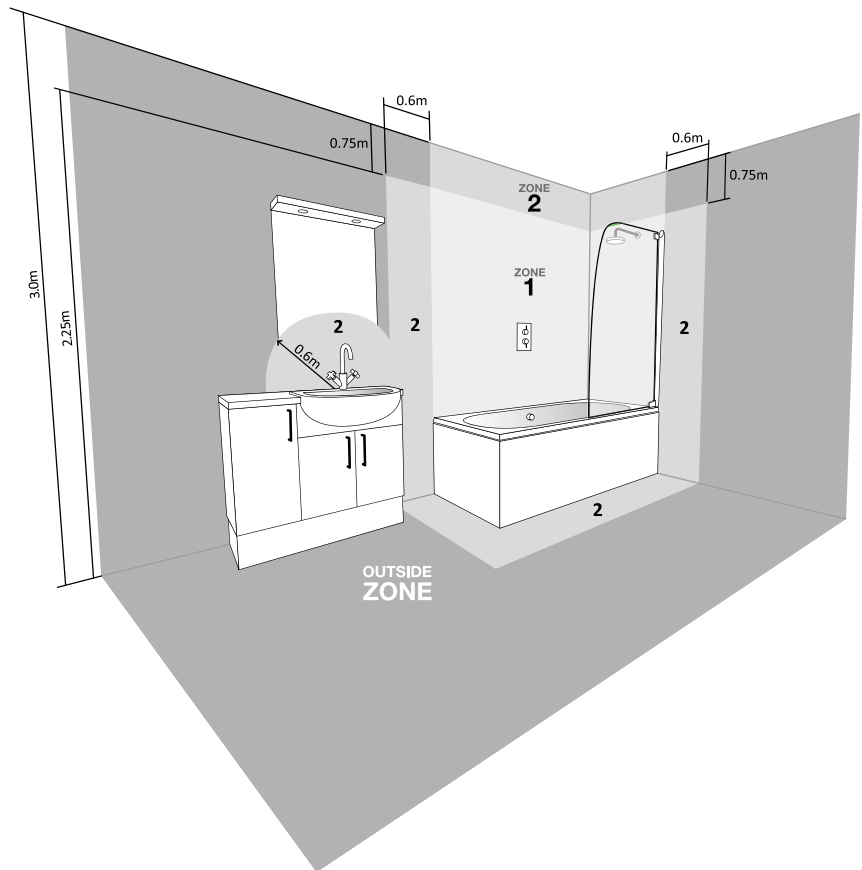

SAFETY IN THE BATHROOM

Mirrors Technical Information

Tavistock illuminated mirrors have been designed and tested for compliance to electrical equipment (safety) regulations.

All electrical connections should be made according to the latest national wiring regulations. Illuminated mirrors are suitable for installation in the bathroom within outside zones unless stated. Mirrors which are IP44 water resistance rated are suitable for use in zones 2 and outside zones in the bathroom. Illuminated mirrors are not suitable for installation in saunas, steam rooms, shower cubicles or above a bath tub. Products are only suitable for permanent installation. Installation by a suitably qualified electrician is required.

Cabinets - Electrics

Our illuminated cabinets have been designed and independently tested for compliance to electrical equipment (safety) regulations. They are only suitable for use outside zones 1 & 2 according to the latest IEE regulations. All cabinets are class I insulated and require an earth connection.

Infrared Sensor

All mirrors or cabinets featuring infrared technology must ensure that the sensor is mounted a minimum of 150mm from an adjacent wall or obstruction to ensure correct function.

ZONE 1

Electrical fittings in this zone require separated extra low voltage and a minimum rating of IP44 (splash proof).

ZONE 2

Electrical fittings in this zone require a minimum rating of IP44 (splash-proof).