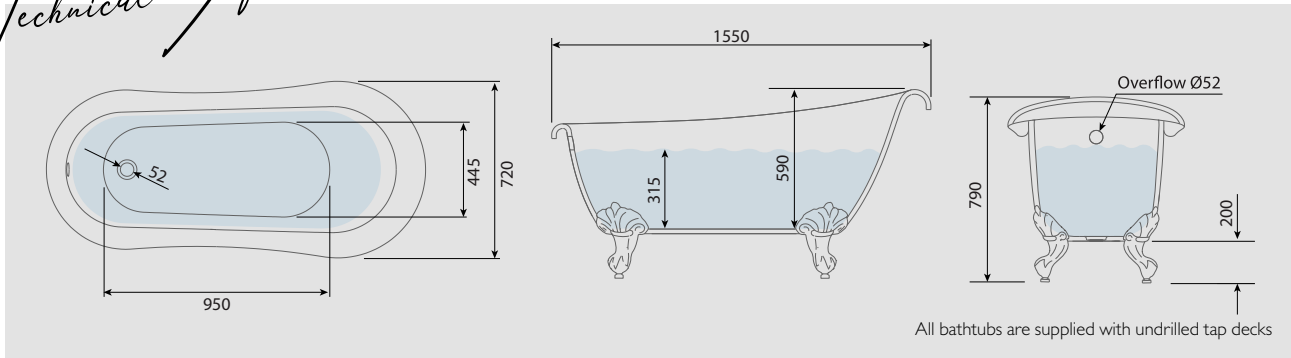

Technical Info

Don't forget to complete your bathtub by choosing your bathtub accessories, see page 242