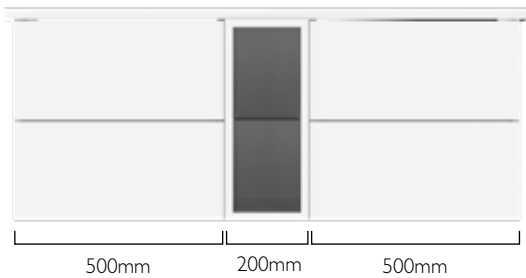

1200mm unit configurations

CADENCE OPEN STORAGE

We think about the little things in life too. enhance your Cadence unit with our open storage cabinets for a singular look. Available across our slab and fluted wall-mounted configurations. Opt for one of the suggested configurations or refer to page 38 - 39 and specify your own set up. Compatible with a range of worktops and countertop basins, see page 41.