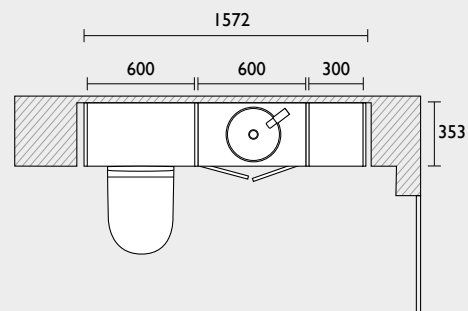

Legacy - Standard Depth Furniture Run

- 600 back to wall WC unit
- Micra Evo back to wall WC & seat
- Vortex cistern
- Oval flush button
- 600 basin unit (oak carcass)
- Fen round countertop basin
- Anthem tall basin mixer
- 300 floor cupboard (oak carcass)
- Hana knobs x 3
- 600 Oxygen mirror
- Filler/clad-on end panel x4
- 1880 solid surface worktop (carrara)
- 1500 plinth (worktop & plinth cut to size)