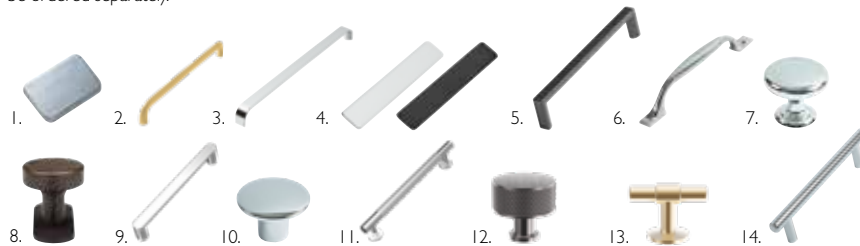

Overflows

Overflow Trims

Black, Brushed Brass or Gunmetal overflow trims are also available to complete your Lansdown basins. Chrome trims provided as standard

Black - OVMCBK	£10.90
Brushed Brass - OVMCA	£10.90
Gunmetal - OVMCGM	£10.90

HANDLE UPGRADES

All Lansdown units are supplied with standard chrome knobs but they can be upgraded with the following options, which should be ordered separately.

Description	Chrome	Black	Brushed Brass	Gunmetal	Bronze	
1. Tula Handle	TFHTULC					£15.20
2. Cadence Handle 2 - 160mm	CADH02.160.C	CADH02.160.B	CADH02.160.A			£21.80
2. Cadence Handle 2 - 320mm	CADH02.320.C	CADH02.320.B	CADH02.320.A			£36.00
3. Cadence Handle 3 - 160mm	CADH03.160.C	CADH03.160.B				£21.80
3. Cadence Handle 3 - 320mm	CADH03.320.C	CADH03.320.B				£36.00
4. Cadence Handle 4 Chrome	CADH04.160.C					£21.80
4. Cadence Handle 4 Black		CADH04.160.B				£36.00
5. Lucia Handle	TFHLUC.128.C	TFHLUC.128.B	TFHLUC.128.A			£18.00
6. Cecily Handle	TFHCEC.C					£22.60
7. Florence Knob	TFHFLOC					£12.20
8. Sofia Knob					TFHSOFBR	£21.00
9. Enya Handle	ENYH.160.C	ENYH.160.B	ENYH.160.A			£28.50
10. Hana Knob	TFHHAN.C	TFHHAN.B	TFHHAN.A			£10.70
11. Quinn Handle	QUIH.160.C	QUIH.160.B	QUIH.160.A	QUIH.160.GM		£37.90
12. Quinn Knob	QUIH.C	QUIH.B	QUIH.A	QUIH.GM		£27.90
13. Toro T Bar	TFHTOR.C	TFHTOR.B	TFHTOR.A			£27.90
14 Adela Handle	TFHADE.C					£7.70