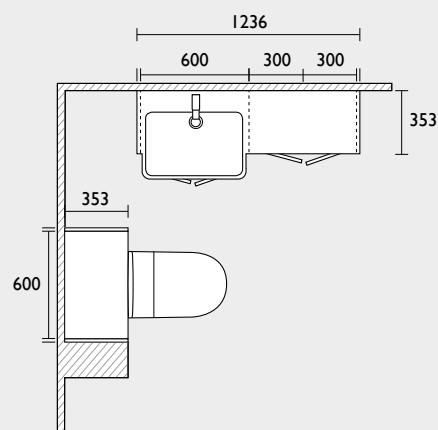

Calm - Standard Depth Furniture

- 600 back to wall WC unit
- Orbit back to wall WC & seat
- Vortex cistern
- Circles dual flush plate - chrome
- 600 basin unit (graphite carcass)
- Standard depth integrated basin & worktop (left hand)
- Signal basin mixer
- Tula handles x4
- 300 floor cupboard (graphite carcass) x2
- Beta 600 mirror
- Filler/clad-on end panel x4
- 680 solid surface worktop - arctic white
- 1500 plinth (worktop & plinth cut to size)