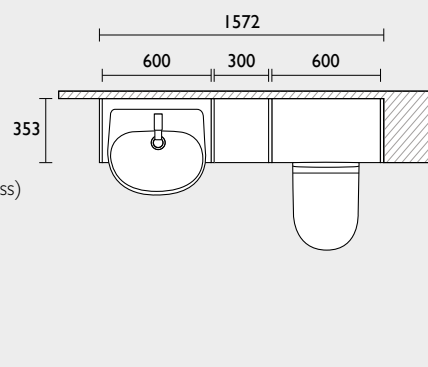

Legacy - Standard Depth Furniture

- 600 back to wall WC unit
- Micra Evo back to wall WC & seat
- Vortex cistern
- Traditional dual flush plate
- 300 three drawer floor cupboard (oak carcass)
- 600 basin unit (oak carcass)
- Micra Evo semi-countertop basin
- Marston basin mixer
- Sofia knob x5
- 600 Verge mirror
- Filler/clad-on end panel x4
- 1880 solid surface worktop (arctic white)
- 1500 plinth (worktop & plinth cut to size)