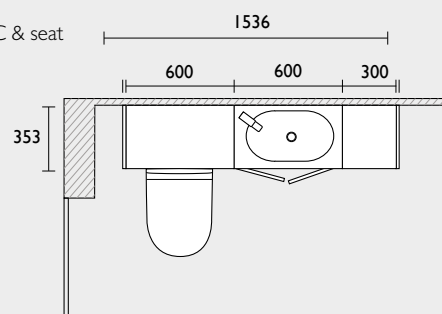

Calm - Standard Depth Furniture

- 600 back to wall WC unit
- Micra Evo comfort height back to wall WC & seat
- Comfort height cistern
- Round flush button
- 600 basin unit (graphite carcass)
- Bay pill countertop basin
- Anthem tall basin mixer
- 300 three drawer floor cupboard (graphite carcass)
- Lucia handles x5
- 800 Oxygen mirror
- Filler/clad-on end panel x2
- 1880 solid surface worktop (arctic white)
- 1500 plinth (worktop & plinth cut to size)