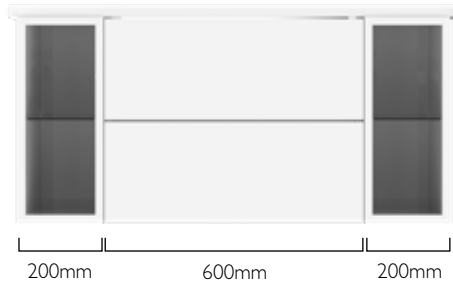

There are a host of ways to configure your Cadence Slab and Cadence Fluted units
 We have put together some suggested configurations below.

700mm unit configuration

800mm unit configuration

1000mm unit configurations