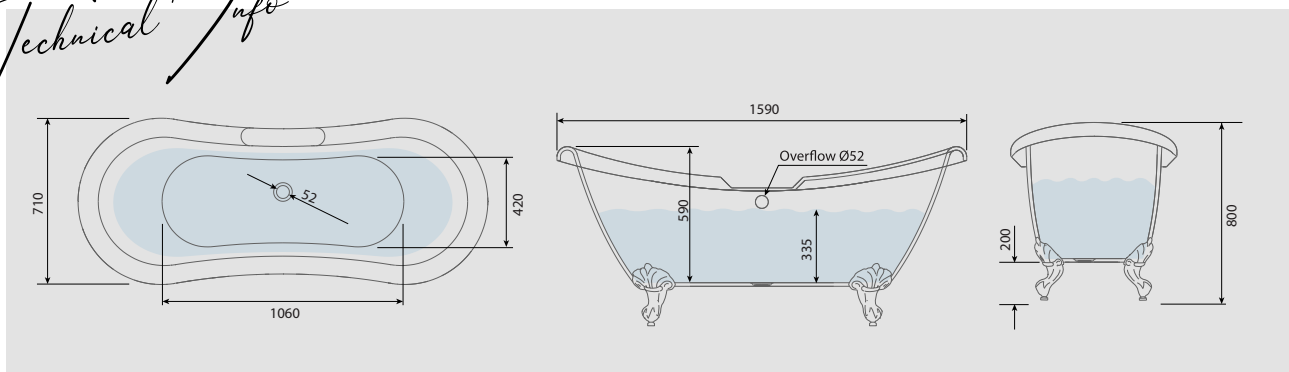

1750(W) x 710(d) x 800(h)mm

DCI7013

£875.00

Paired here with with Lansdown bath shower mixer & standpipes. See page 232

Technical Info

Don't forget to complete your bathtub by choosing your bathtub accessories, see page 242