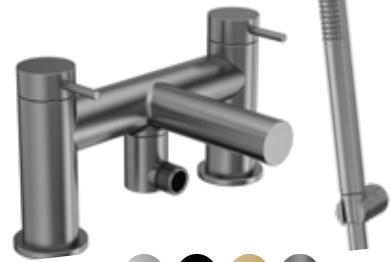

Anthem Bath Shower Mixer
Minimum recommended pressure 0.2bar
180(w) x 126(h) x 140(d)mm

Chrome - TAN42	£291.00
Black - TAN4203	£320.00
Brushed Brass - TAN4204	£407.00
Gunmetal - TAN4205	£407.00