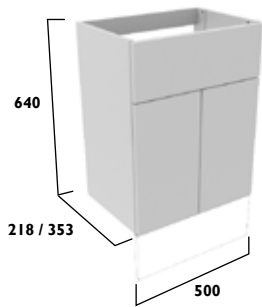

BASIN UNITS & BACK TO WALL WC UNITS

PRODUCT	FEATURES	FINISH	CARCASS	STD DEPTH CODE	SLIM DEPTH CODE

500 Basin Unit With Fascia/Door Pack & Carcass

- Fascia to be cut on site to suit sanitaryware
- One adjustable shelf
- Soft close hinges
- Removable back panel
- For compatible basins see pages 182-183
- A plinth is required for this unit, see pages 132-133

Calm

Matt Mineral Blue	Graphite	T3SC5C.MB	T2SC5C.MB
Matt Dark Grey	Graphite	T3SC5C.MDG	T2SC5C.MDG
Gloss White	White	T3SC5C.GW	T2SC5C.GW
Gloss Light Grey	Graphite	T3SC5C.GLG	T2SC5C.GLG

Legacy

Matt Mineral Blue	Oak	T3SC5L.MB	T2SC5L.MB
Matt Flax	Oak	T3SC5L.FX	T2SC5L.FX
Matt Metro Grey	Oak	T3SC5L.MG	T2SC5L.MG
Matt Dark Grey	Oak	T3SC5L.MDG	T2SC5L.MDG

£448.00

£448.00