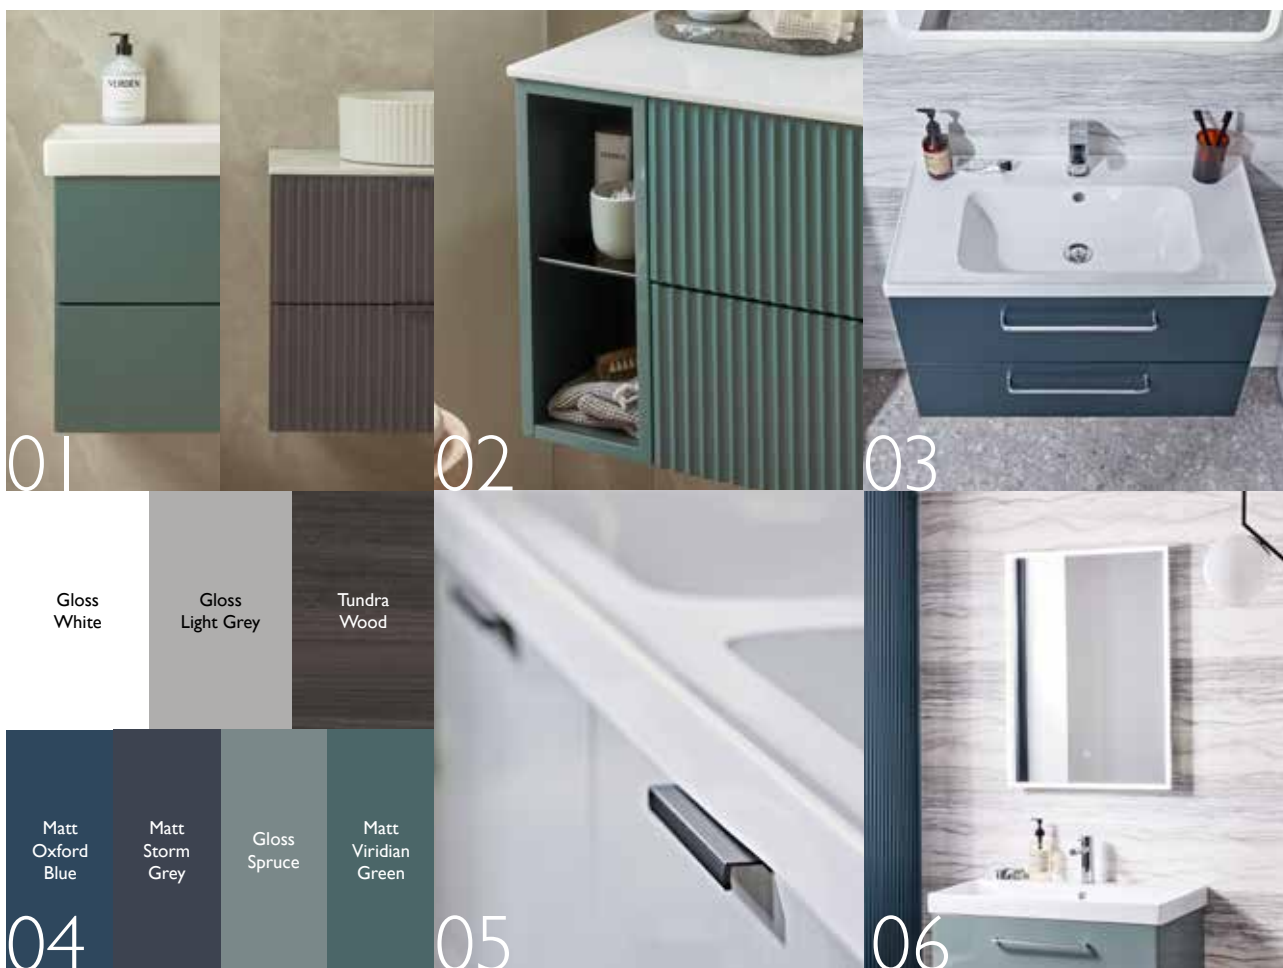

CREATE YOUR BESPOKE CADENCE BATHROOM

Designed to offer you complete design flexibility, our Cadence collection is customisable, allowing you to create a configuration as unique as your home. Choose your unit size and fascia style, select your choice of basin & pick from an array of contemporary finishes & coordinating handles. With additional options for open storage for a thoroughly modern look. Follow the steps below to bring a singular touch to your bathroom scheme.