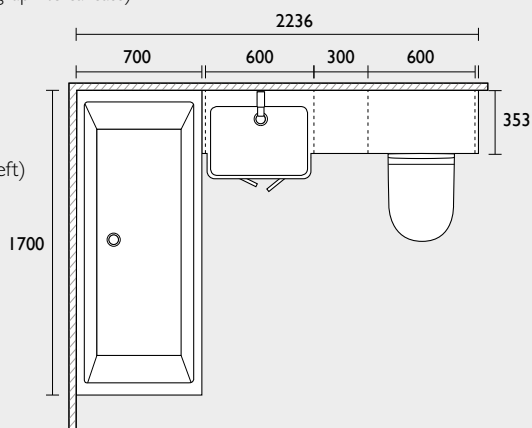

Legacy - Standard Depth Furniture

- 300 three drawer floor cupboard (graphite carcass)
- 600 back to wall WC unit
- Micra Evo back to wall WC & seat
- Vortex cistern
- Contactless dual flush sensor
- 600 basin unit (graphite carcass)
- 1540 integrated basin & worktop (left)
- Anthem basin mixer
- Hana handles x5
- 600 Beta mirror
- Filler/clad-on end panel x2
- 1500 plinth (cut to size)
- Anthem bath filler
- 1700 bath panel & plinth
- 700 end bath panel & plinth