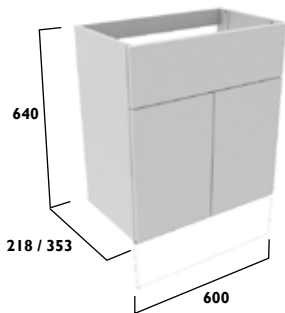

600 Basin Unit With Fascia/Door Pack & Carcass

- Fascia to be cut on site to suit sanitaryware
- One adjustable shelf
- Soft close hinges
- Removable back panel
- For compatible basins see pages 182-183
- A plinth is required for this unit, see pages 132-133

Calm

Matt Mineral Blue	Graphite	T3SC6C.MB	T2SC6C.MB
Matt Dark Grey	Graphite	T3SC6C.MDG	T2SC6C.MDG
Gloss White	White	T3SC6C.GW	T2SC6C.GW
Gloss Light Grey	Graphite	T3SC6C.GLG	T2SC6C.GLG

Legacy

Matt Mineral Blue	Oak	T3SC6L.MB	T2SC6L.MB
Matt Flax	Oak	T3SC6L.FX	T2SC6L.FX
Matt Metro Grey	Oak	T3SC6L.MG	T2SC6L.MG
Matt Dark Grey	Oak	T3SC6L.MDG	T2SC6L.MDG

£448.00

£448.00