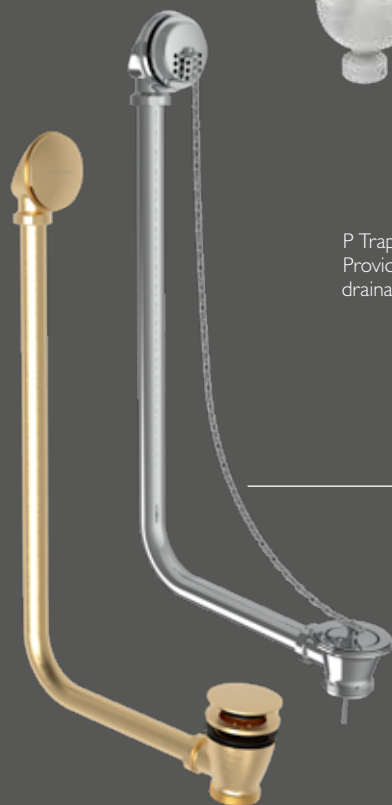

Exposed overflow kit
Available in click mechanism and chain waste options

Shrouds & Standpipes
Conceal unsightly pipework while supporting your bath filler or bath/shower mixer

P Trap
Provides efficient drainage