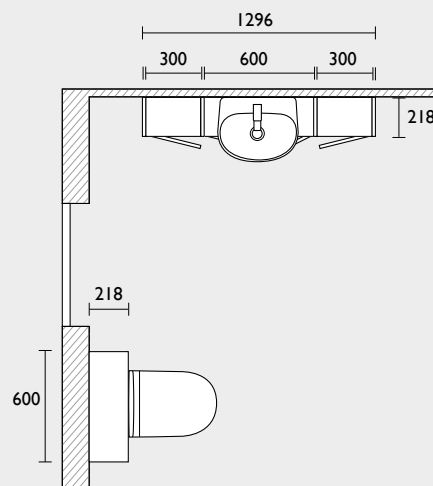

Legacy - Slim Depth Furniture

- 600 back to wall WC unit
- Lansdown back to wall WC & seat
- Vortex cistern
- Oval dual flush plate
- 300 tall floor cupboard (oak carcass)
- 600 basin unit (oak carcass)
- Lansdown semi-countertop basin
- 300 floor cupboard (oak carcass)
- Marston mono basin mixer
- Sofia knobs x5
- Oval Verge mirror
- Filler/clad-on end panel x4
- Tall filler/clad-on end panel x2
- 1880 solid surface worktop (arctic white)
- 1500 plinth (worktop & plinth cut to size)
- Recharging station