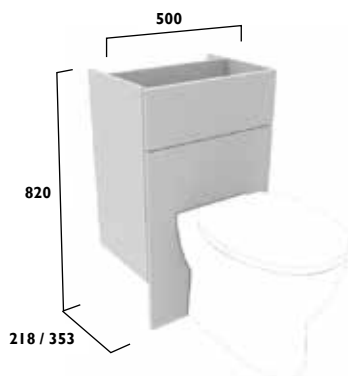

500 Back To Wall WC With Fascia Pack & Carcass

- Fascia to be cut on site to suit WC
- Main panel goes to floor
- Front access top fascia
- Can also be used with wall hung WCs when paired with a specifically designed wall hung frame, see page 188 for options
- For compatible back to wall WCs see page 185

Calm

Mineral Blue	Graphite	T3BW5C.MB	T2BW5C.MB
Matt Dark Grey	Graphite	T3BW5C.MDG	T2BW5C.MDG
Gloss White	White	T3BW5C.GW	T2BW5C.GW
Gloss Light Grey	Graphite	T3BW5C.GLG	T2BW5C.GLG

Legacy

Mineral Blue	Oak	T3BW5L.MB	T2BW5L.MB
Flax	Oak	T3BW5L.FX	T2BW5L.FX
Metro Grey	Oak	T3BW5L.MG	T2BW5L.MG
Matt Dark Grey	Oak	T3BW5L.MDG	T2BW5L.MDG

£448.00

£448.00