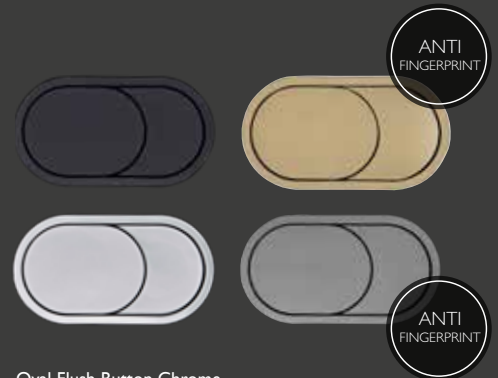

Oval Flush Button Chrome
140(w) x 80(h)mm
Larger flush interface, easy to install, template supplied

Black - TR9040	£84.40
Brushed Brass - TR9041	£102.00
Chrome - TR9023	£67.60
Gunmetal - TR9046	£102.00

CLOSE COUPLED SENSOR FLUSH KITS

With a simple wave of the hand, hygienic, contactless flushing is now here for close coupled WCs. Two sizes are available depending on the size of the flush button hole in the cistern lid.

The button kits have been designed to retro-fit to existing WCs which have paddle operated flush valves. For cisterns which have pneumatic or cable operated flush valves, or where the button screws in directly to the flush valve, then the flush valve will also need to be swapped to our TR9033 valve which has a 2" base.

The following Tavistock cisterns require flush button kit TR9031.

- Structure
- Orbit
- Lansdown

The following Tavistock cisterns require flush button kit TR9032.

- Compass Square
- Compass Round
- Loft
- Micra Evo
- Aerial

Alternatively, you can purchase your new close coupled WC cistern with the sensor flush kit included.