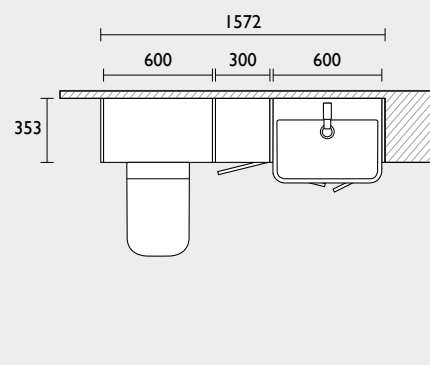

Legacy - Standard Depth Furniture

- 600 back to wall WC unit
- Structure back to wall WC & seat
- Vortex cistern
- Oval dual flush plate
- 300 floor cupboard (oak carcass)
- 600 basin unit (oak carcass)
- Q60 semi-countertop basin
- Cheltenham basin mixer
- Florence chrome handles x3
- 600 mirror
- Filler/clad-on end panel x4
- 1880 solid surface worktop (carrara)
- 1500 plinth (worktop & plinth cut to size)