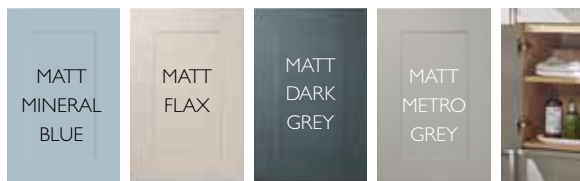

CALM - CONTEMPORARY STYLING