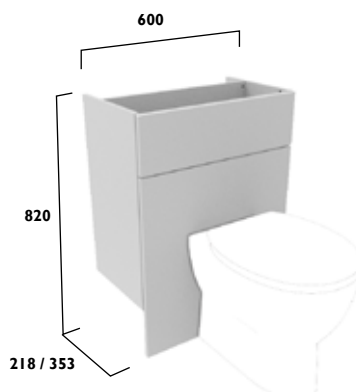

600 Back To Wall WC With Fascia Pack & Carcass

- Fascia to be cut on site to suit WC
- Main panel goes to floor
- Front access top fascia
- Can also be used with wall hung WCs when paired with a specifically designed wall hung frame, see page 188 for options
- For compatible back to wall WCs see page 185

Calm

Matt Mineral Blue	Graphite	T3BW6C.MB	T2BW6C.MB
Matt Dark Grey	Graphite	T3BW6C.MDG	T2BW6C.MDG
Gloss White	White	T3BW6C.GW	T2BW6C.GW
Gloss Light Grey	Graphite	T3BW6C.GLG	T2BW6C.GLG

Legacy

Matt Mineral Blue	Oak	T3BW6L.MB	T2BW6L.MB
Matt Flax	Oak	T3BW6L.FX	T2BW6L.FX
Matt Metro Grey	Oak	T3BW6L.MG	T2BW6L.MG
Matt Dark Grey	Oak	T3BW6L.MDG	T2BW6L.MDG

£448.00

£448.00