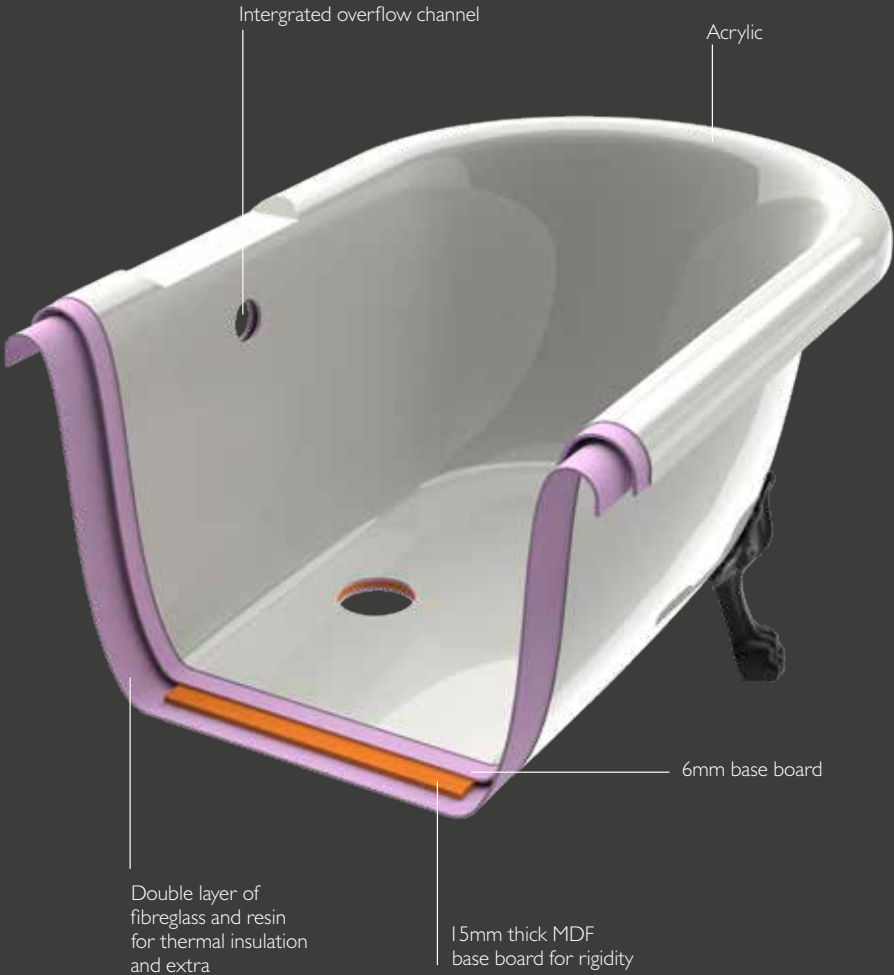

Closer look

All Tavistock baths are built with a dual skinned acrylic body and reinforced with multiple layers of resin fibre to provide superior strength and heat retention.

PEACE OF MIND

Expertly designed and made, our bathtubs are tested extensively for durability and resistance and are guaranteed for up to ten years for your peace of mind.