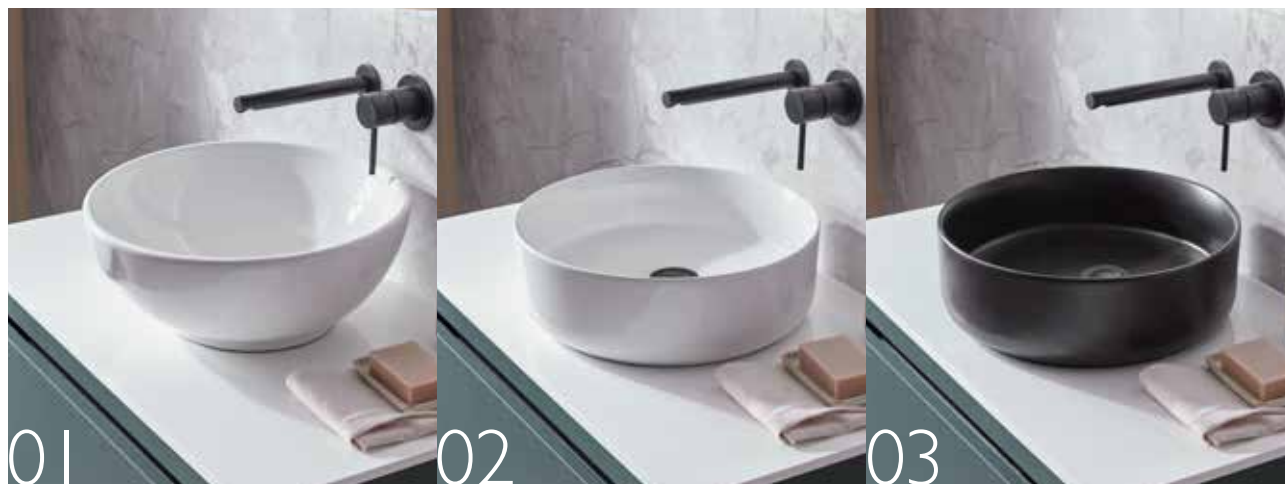

COUNTERTOP BASINS & WORKTOPS

Create a bespoke look for your modular or fitted furniture with our countertop basin & worktop options. First choose your desired basin, ranging from generous Brook to slim and stylish Fen. Then choose your worktop finish, available in classic Bianco Marble or minimal Arctic White. When choosing, please refer to our compatibility charts on the next page.

01	Ocean Round Countertop Basin	White	380(l) x 380(w) x 155(h)mm	DC12048	£113.50
02	Fen Round Countertop Basin*	White	360(l) x 360(w) x 120(h)mm	DC12049	£128.50
03	Fen Round Countertop Basin*	Black	360(l) x 360(w) x 120(h)mm	DC12050	£205.50
04	Bay Pill Countertop Basin*	White	490(l) x 360(w) x 130(h)mm	DC12051	£154.50
05	Foss Square Countertop Basin*	White	400(l) x 400(w) x 150(h)mm	DC12052	£154.50
06	Brook Rectangular Countertop Basin*	White	455(l) x 325(w) x 135(h)mm	DC12053	£154.50
07	Fluted Countertop Basin*	White	355(l) x 355(w) x 115(h)mm	DC12054	£154.50

* These basins require an open waste, please page 242 for waste options