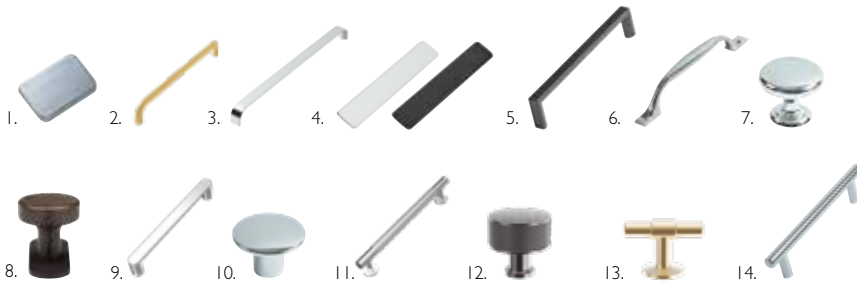

All Compass units are supplied with standard chrome bow handles as shown above but can be upgraded with the following options

Description	Chrome	Black	Brushed Brass	Gunmetal	Bronze	
1. Tula Handle	TFHTULC					£15.20
2. Cadence Handle 2 - 160mm	CADH02.160.C	CADH02.160.B	CADH02.160.A			£21.80
2. Cadence Handle 2 - 320mm	CADH02.320.C	CADH02.320.B	CADH02.320.A			£36.00
3. Cadence Handle 3 - 160mm	CADH03.160.C	CADH03.160.B				£21.80
3. Cadence Handle 3 - 320mm	CADH03.320.C	CADH03.320.B				£36.00
4. Cadence Handle 4 Chrome	CADH04.160.C					£21.80
4. Cadence Handle 4 Black		CADH04.160.B				£36.00
5. Lucia Handle	TFHLUC.128.C	TFHLUC.128.B	TFHLUC.128.A			£18.00
6. Cecily Handle	TFHCEC.C					£22.60
7. Florence Knob	TFHFLOC					£12.20
8. Sofia Knob					TFHSOF.BR	£21.00
9. Enya Handle	ENYH.160.C	ENYH.160.B	ENYH.160.A			£28.50
10. Hana Knob	TFHHAN.C	TFHHAN.B	TFHHAN.A			£10.70
11. Quinn Handle	QUIH.160.C	QUIH.160.B	QUIH.160.A	QUIH.160.GM		£37.90
12. Quinn Knob	QUIH.C	QUIH.B	QUIH.A	QUIH.GM		£27.90
13. Toro T Bar	TFHTOR.C	TFHTOR.B	TFHTOR.A			£27.90
14 Adela Handle	TFHADE.C					£7.70