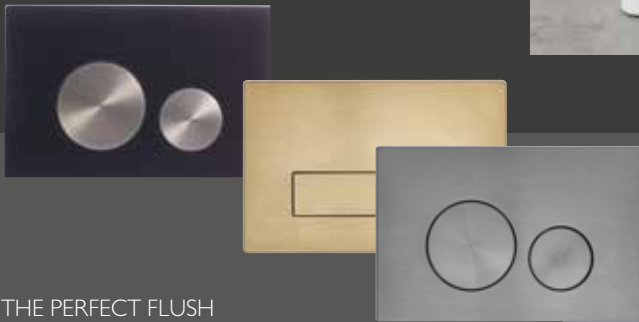

TRADITIONAL WCs

If you want to achieve a traditional look go for our timeless Lansdown range or our Vitoria range which also includes high and low level WCs, see pages 170 - 175.

BASIN OPTIONS

Our basins come in a range of sizes of both contemporary and classic styles to suit your needs. We have basins suitable for use with or without a pedestal. Our collection also includes semi-countertop basins perfect for fitted furniture and cloakroom options.

THE PERFECT FLUSH

Add the perfect finishing touch to your back to wall or wall hung WC with one of our sleek flushing options. We have a wide variety of choice, from a simple yet elegant brushed brass push button to a more hi-tech contactless sensor. For those looking for a classic feel we also offer a traditional styled chrome flush plate.