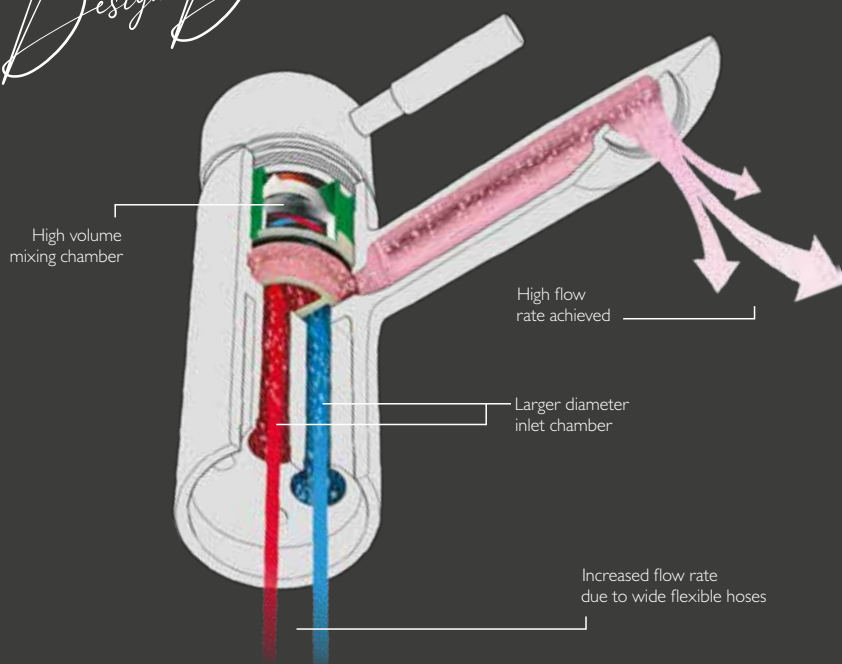

Design Detail