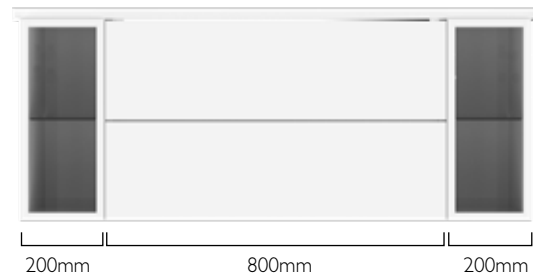

1200mm unit configurations

CADENCE OPEN STORAGE

We think about the little things in life too. enhance your Cadence unit with our open storage cabinets for a singular look. Available across our slab and fluted wall-mounted configurations. Opt for one of the suggested configurations or refer to page 38 - 39 and specify your own set up. Compatible with a range of worktops and countertop basins, see page 41.