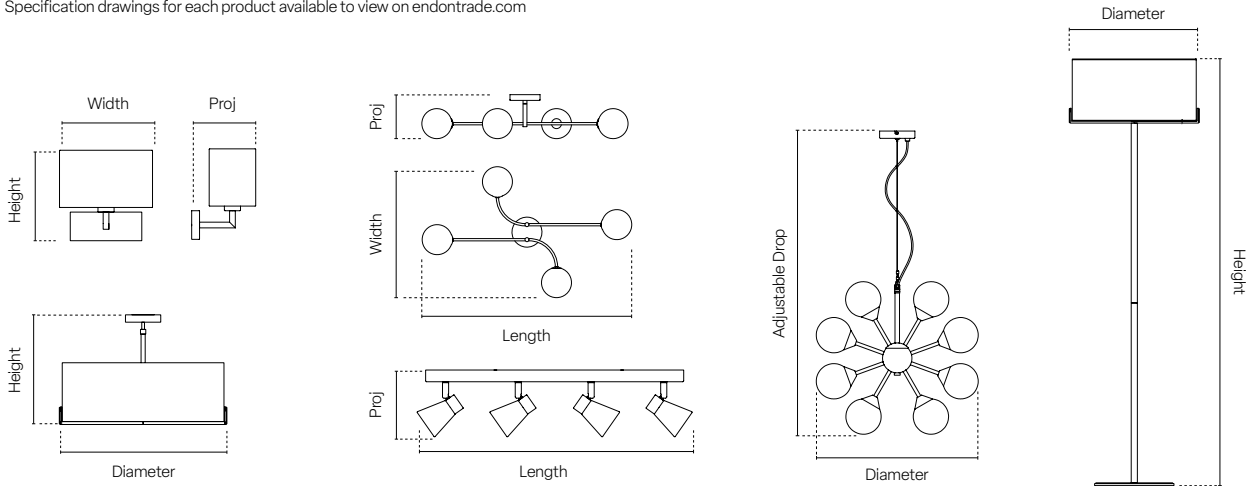

Dimensions

Specification drawings for each product available to view on endontrade.com

Icons

- | | | | | | | | |
|--|------------------|--|----------------------------------|--|------------------------|--|--------------------------|
| | Class 1 | | 3 stage touch dimmer | | Remote control | | USB socket |
| | Class 2 | | Inline foot switch | | RGB remote control | | Integrated shaver socket |
| | Class 3 | | Inline switch | | Rotary dimmer switch | | De-mist pad |
| | 2 year warranty | | IR switch | | Toggle switch | | Dimmable |
| | 5 year warranty | | Lampholder switch | | Touch on/off switch | | Dimmer included |
| | IP rating | | Pull cord | | Photocell | | Easy dim |
| | LED | | Push button memory dimmer switch | | Photocell & PIR sensor | | Not suitable for dimming |
| | RGB LED | | Push switch | | PIR sensor | | Replace broken glass |
| | Battery included | | Rocker switch | | Solar | | |