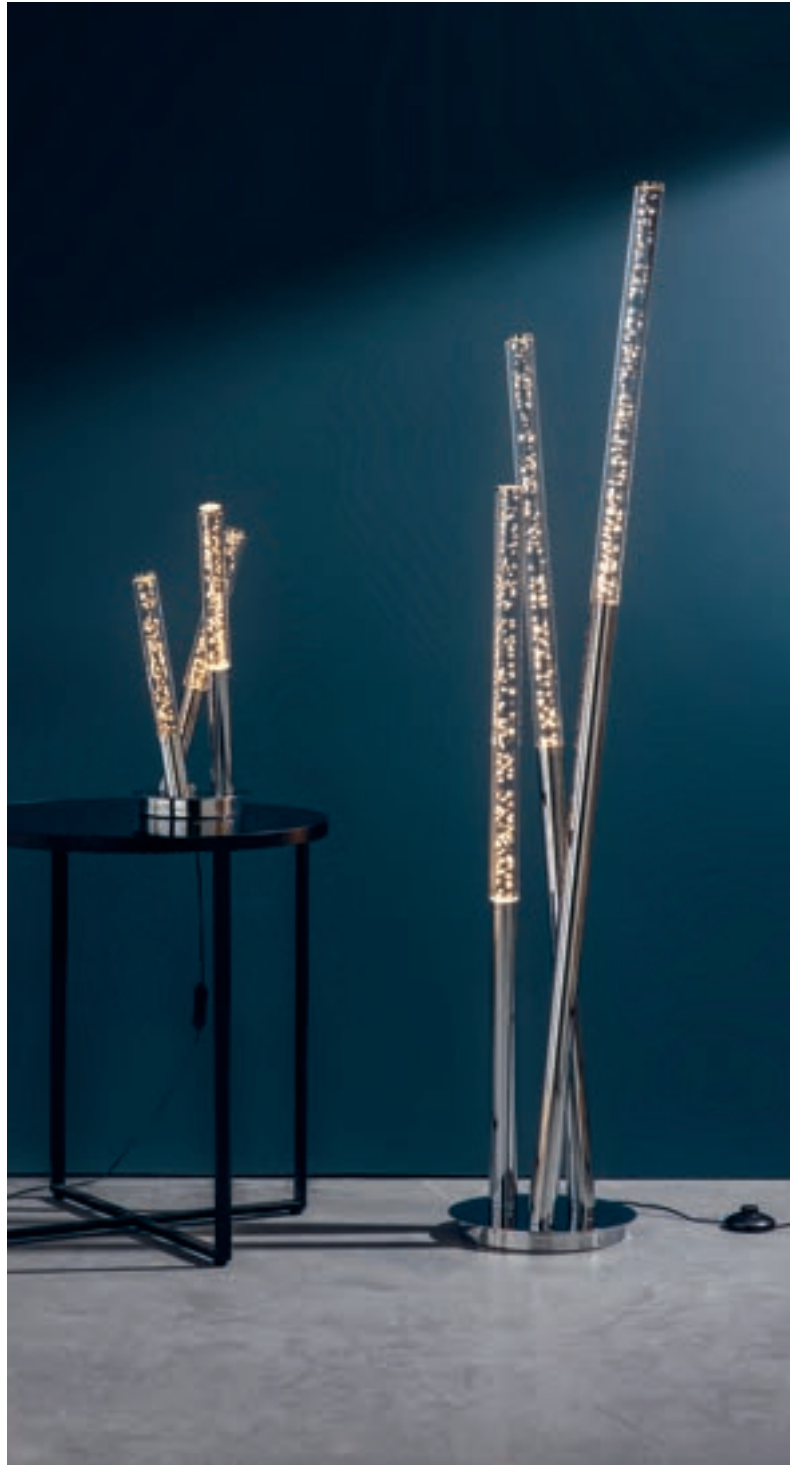

1. **Glacier 3lt Table** 76771
Polished stainless steel & clear bubble acrylic
H: 420 Dia: 200mm
4.06W Int. LED 240 lumens warm white

2. **Glacier 3lt Floor** 76731
Polished stainless steel & clear bubble acrylic
H: 1400 Dia: 250mm
7.5W Int. LED 380 lumens warm white