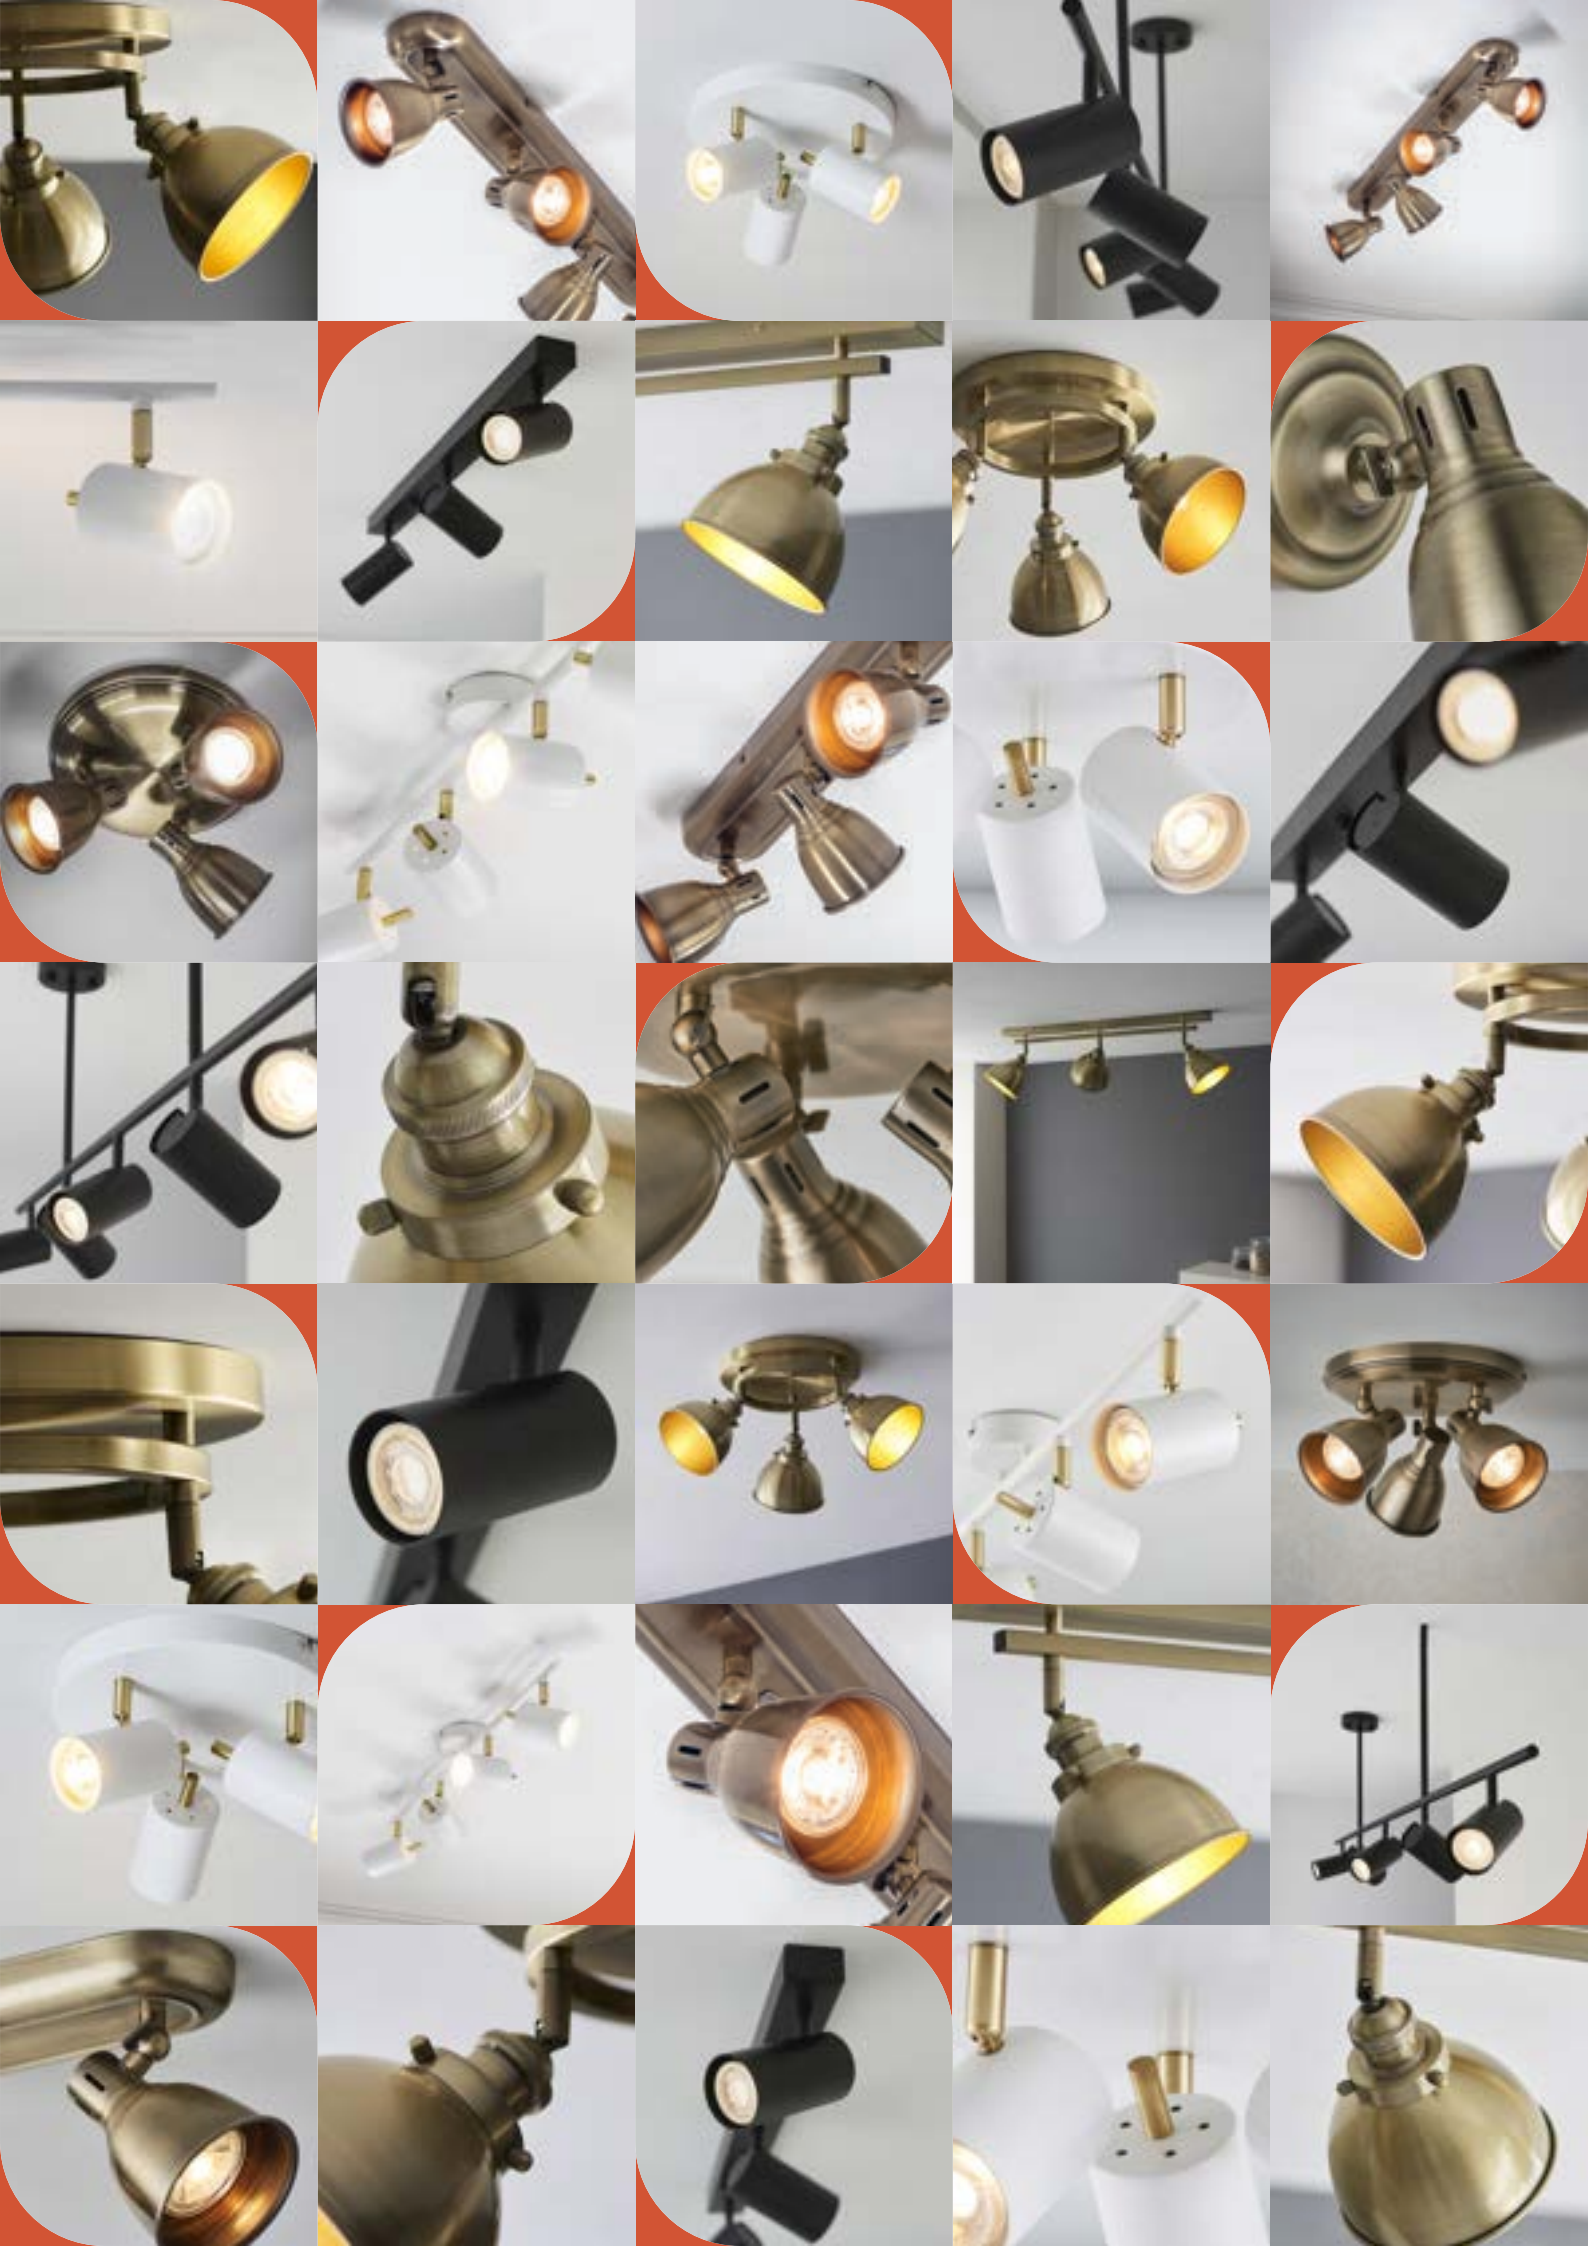

3. Evie 14" Shade
100% Cotton

4. Evie 14" Shade
100% Cotton

5. Shade Carrier 7 Inch

6. Shade Carrier 9 Inch

Spotlight

Direct the light where you need it most

Fully rotating and adjustable heads feature on these spotlight ranges, with a style to suit every interior.