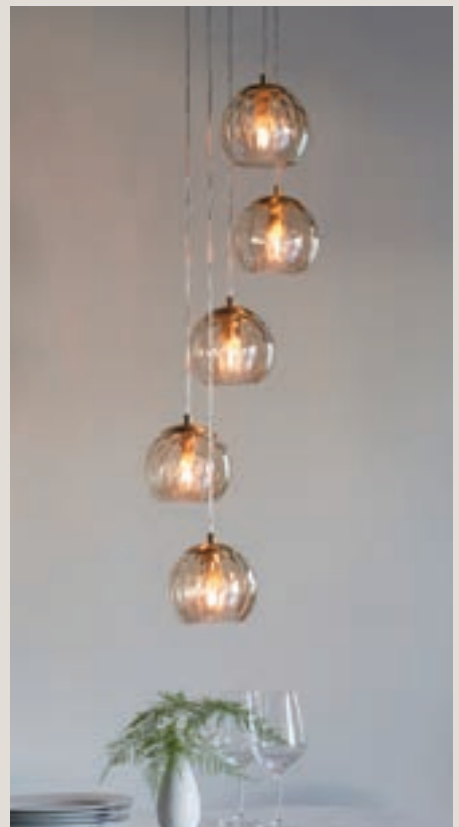

Chrome plate, clear glass with clear glass beads
H: 400-1355 Dia: 320mm
6 x G9

2. Mesmer 5lt Semi Flush 99570

Chrome plate, clear glass with clear glass beads
Proj: 160 Dia: 520mm
5 x G9

3. Mesmer 3lt Semi Flush 99569

Chrome plate, clear glass with clear glass beads
Proj: 160 Dia: 510mm
3 x G9

4. Mesmer Table 99572

Chrome plate, clear glass with clear glass beads
H: 405 W: 180 D: 130mm
G9

1. Dimple 5lt Pendant
Adjustable height