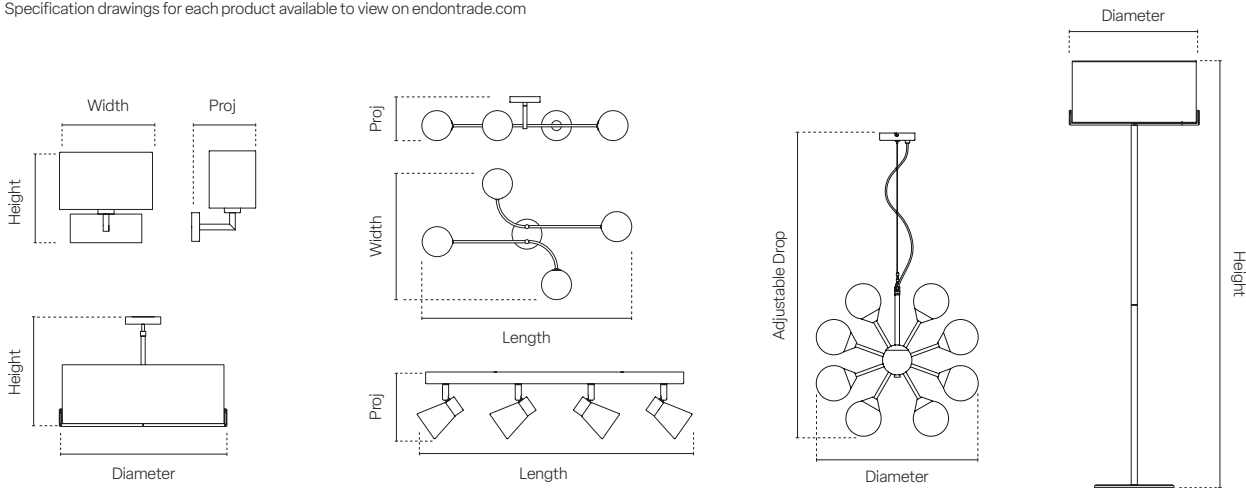

Wattage Conversion

OLD WATTAGE (Incandescent)	LUMENS (Typical)	LED WATTAGE (Typical)
15W	140	1-2W
25W	250	2-4W
40W	470	4-6W
60W	800	6-10W
75W	1050	10-12W
100W	1500	14-16W

Abbreviations

Adj drop Adjustable Drop
Adj H Adjustable Height
Adj Proj Adjustable Projection
D Depth
Dia Diameter
H Height
L Length
Proj Projection
Sh H Shade Height
Sh Dia Shade Diameter

Sh Ov Shade Oval
Sh Rec Shade Rectangle
Sh T Dia Shade Top Diameter
Sh B Dia Shade Bottom Diameter
Sh T Hx Shade Top Hexagon
Sh B Hx Shade Bottom Hexagon
Sq Square
W Width
Watt
MM Millimetres

Dimensions

Specification drawings for each product available to view on endontrade.com