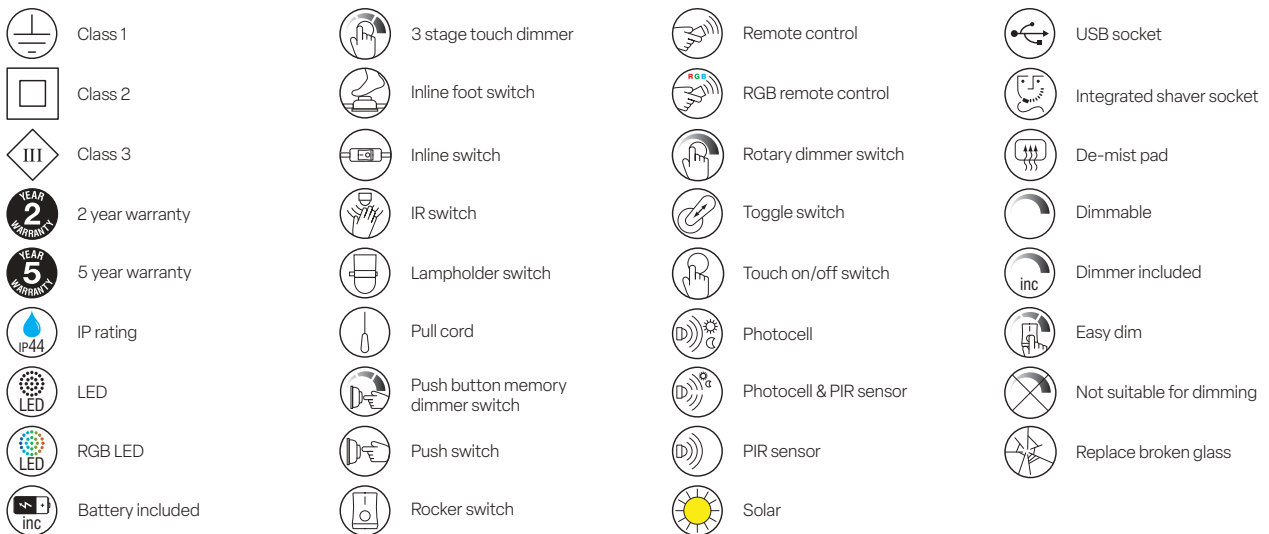

Wattage Conversion

OLD WATTAGE (Incandescent)	LUMENS (Typical)	LED WATTAGE (Typical)
15W	140	1-2W
25W	250	2-4W
40W	470	4-6W
60W	800	6-10W
75W	1050	10-12W
100W	1500	14-16W

Abbreviations

Adj drop Adjustable Drop
Adj H Adjustable Height
Adj Proj Adjustable Projection
D Depth
Dia Diameter
H Height
L Length
Proj Projection
Sh H Shade Height
Sh Dia Shade Diameter

Sh Ov Shade Oval
Sh Rec Shade Rectangle
Sh T Dia Shade Top Diameter
Sh B Dia Shade Bottom Diameter
Sh T Hx Shade Top Hexagon
Sh B Hx Shade Bottom Hexagon
Sq Square
W Width
Watt
MM Millimetres

Dimensions

Specification drawings for each product available to view on endontrade.com

Icons