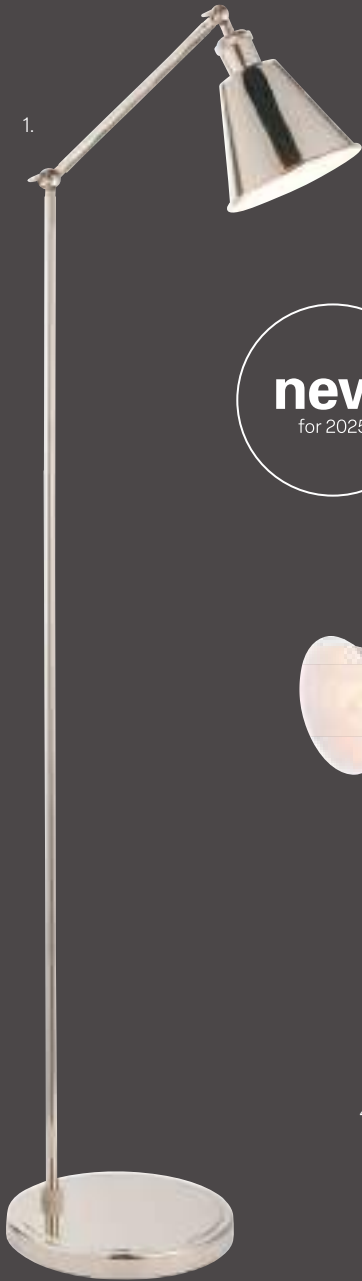

HAL

MACHINED FITTINGS

Hal Task Floor

new
for 2025