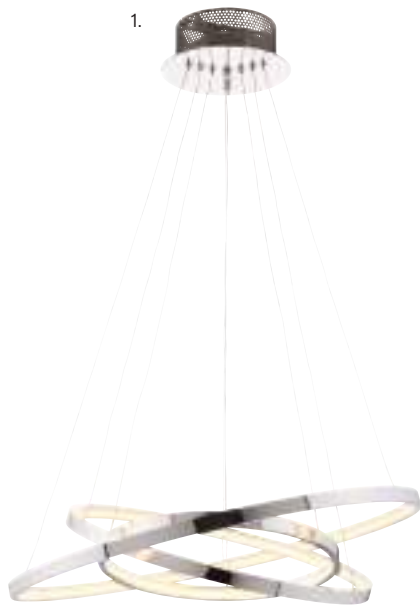

Kline 3 Ring Pendant