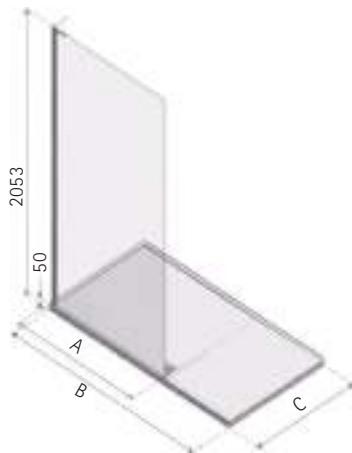

RH Entrance

- Stunningly minimal with no Brace Bars required
- **LH/RH Entrance**
- Integrated 50mm Shower Tray with fast flow waste included, see page 43
- Shower Tray also in Matt White or Matt Graphite with DIN51097 A Anti Slip Rating add £80
- 10mm Safety Glass (EN12150-1). Matki Glass Guard Easy Clean protection included
- Unique integration of Panel into Shower Tray for frameless join and easier cleaning
- **Optional Raised Tray with cover panels in white only. For Raised Tray add 100mm to overall height and add £122 ex VAT to price for Corner, £78 for Recess.**
- Installation by Matki Installations £587 ex VAT - excludes shower tray installation

DIMENSIONS (MM)			PRICES	
MODEL	A	B X C	PRICE (EX. VAT)	PRICE (INC. VAT)
NWPR1580	905-920	1500 X 800	£1,261.00	£1,513.20
NWPR1590	905-920	1500 X 900	£1,266.00	£1,519.20
NWPR1780	1055-1070	1700 X 800	£1,355.00	£1,626.00
NWPR1790	1055-1070	1700 X 900	£1,370.00	£1,644.00