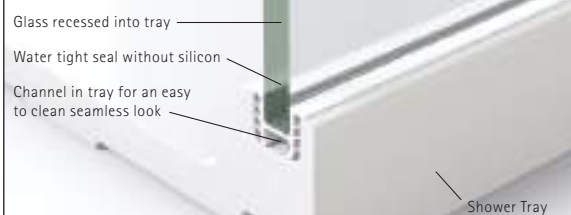

GLASS CHANNEL IN BOUTIQUE SHOWER TRAYS

Innovative design from Matki, integrating Shower surround and Shower tray to give a rigid, easy to clean installation with a modern seamless look.