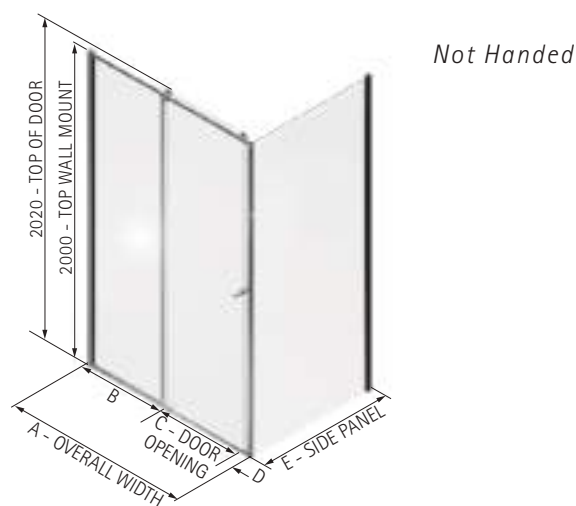

- 8mm Safety Glass (EN12150-1)
- Matki Glass Guard Easy Clean protection included
- Installation on wet room floor or tray, see pages 66-69 for recommended Matki Trays
- Cylinder Handle, Silver Frames, Chrome Details as Standard
- For Special Colour combinations see page 61
- Optional Reverse setup for sizes 1000-1200 and 1500, door closes to wall side. Quote "Reverse" after code
- Installation by Matki Installations £799 ex VAT

DIMENSIONS (MM) PRICES

DOOR	A	B	C	D	PRICE (EX. VAT)	PRICE (INC. VAT)
MOSC1000*	978-998	470-490	400	65	£983.00	£1,179.60
MOSC1100	1078-1098	490-510	440	65	£997.00	£1,196.40
MOSC1200	1178-1198	570-590	450	65	£1,012.00	£1,214.40
MOSC1400	1378-1398	680-700	550	65	£1,213.00	£1,455.60
MOSC1500	1478-1498	780-800	550	65	£1,253.00	£1,503.60
MOSC1600	1578-1598	780-800	650	65	£1,283.00	£1,539.60
MOSC1700	1678-1698	880-900	650	65	£1,305.00	£1,566.00

SIDE PANEL E

MOSCSP760	732-752	£481.00	£577.20
MOSCSP800	772-792	£491.00	£589.20
MOSCSP900	872-892	£522.00	£626.40
MOSCSP1000	972-992	£564.00	£676.80

* 1000 model has flush handle on front and full handle on shower side.