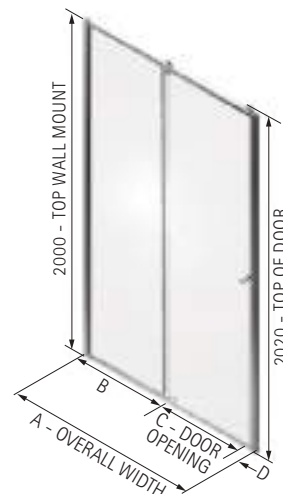

RADIANCE SLIDER - INTEGRATED TRAY

- LH/RH entrance, please specify
- 8mm Safety Glass (EN12150-1). Matki Glass Guard Easy Clean protection included
- Low profile top track with smooth action and soft closure
- High-lustre anodised Aluminium frame with Chrome finish
- Integrated 50mm Shower Tray with tiling upstands on wall sides and fast flow waste included
- Shower Tray also in Matt White or Matt Graphite with DIN51097 A Anti Slip Rating add £80
- Optional Raised tray with Front Cover Panel in White only, adds 100mm to height. Add £78 ex VAT to price. Add "Raised" after model number when ordering

MATKI-ONE SLIDER

- 8mm Safety Glass (EN12150-1)
- Matki Glass Guard Easy Clean protection included
- Installation on wet room floor or tray, see page 66-69 for recommended Matki Trays
- Cylinder Handle, Silver Frames, Chrome Details as Standard
- For Special Colour combinations see page 61
- Installation by Matki Installations £799 ex VAT

DIMENSIONS (MM)

PRICES

MODEL	A	B	C	D	PRICE (EX. VAT)	PRICE (INC. VAT)
NRXS1280	1200	800	1146-1184	465	£1,552.00	£1,862.40
NRXS1290	1200	900	1146-1184	465	£1,610.00	£1,932.00
NRXS1480	1400	800	1346-1384	565	£1,674.00	£2,008.80
NRXS1490	1400	900	1346-1384	565	£1,725.00	£2,070.00

Installation by Matki Installations £799 ex VAT - excludes shower tray installation

DIMENSIONS (MM)

PRICES