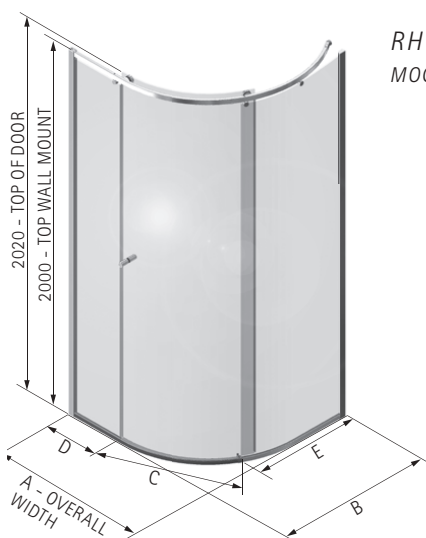

MATKI-ONE CURVED

MOC1080, MOC1090,
MOC1280, MOC1290, MOC1590
CURVED OFFSET

- Curved: LH/RH, please specify
- Curved Offset: LH/RH Corner, please specify
- 8mm Safety Glass; Door on 800, 1080 and 1280 models is 6mm
- Matki Glass Guard Easy Clean protection included
- Cylinder Handle, Silver Frames, Chrome Details as Standard
- For Special Colour combinations, see page 61
- Installation on shower tray, wet room floor or existing 550 radius curved shower tray
- Tray available in any colour see page 70
- Installation by Matki Installations £799 ex VAT - excludes shower tray installation

DIMENSIONS (MM)					PRICES		
WITH SHOWER TRAY INCLUDED							
MODEL	A	B	C	D	E	PRICE (EX. VAT)	PRICE (INC. VAT)

MOC800T	800	800	450	210-230	512-532	£2,086.00	£2,503.20
MOC900T	900	900	460	310-330	584-604	£2,220.00	£2,664.00
MOC1080T	1000	800	450	410-430	512-532	£2,251.00	£2,701.20
MOC1090T	1000	900	460	410-430	584-604	£2,316.00	£2,779.20
MOC1280T	1200	800	450	610-630	512-532	£2,327.00	£2,792.40
MOC1290T	1200	900	460	610-630	584-604	£2,408.00	£2,889.60
MOC1590T	1500	900	460	910-930	584-604	£2,539.00	£3,046.80

DIMENSIONS (MM)					PRICES		
FOR WET ROOM OR ALTERNATIVE SHOWER TRAY							
MODEL	A	B	C	D	E	PRICE (EX. VAT)	PRICE (INC. VAT)

MOC800	770-790	770-790	450	210-230	512-532	£1,694.00	£2,032.80
MOC900	870-890	870-890	460	310-330	584-604	£1,776.00	£2,131.20
MOC1080	970-990	770-790	450	410-430	512-532	£1,812.00	£2,174.40
MOC1090	970-990	864-884	460	410-430	584-604	£1,851.00	£2,221.20
MOC1280	1170-1190	770-790	450	610-630	512-532	£1,842.00	£2,210.40
MOC1290	1170-1190	864-884	460	610-630	584-604	£1,907.00	£2,288.40
MOC1590	1470-1490	864-884	460	910-930	584-604	£2,013.00	£2,415.60