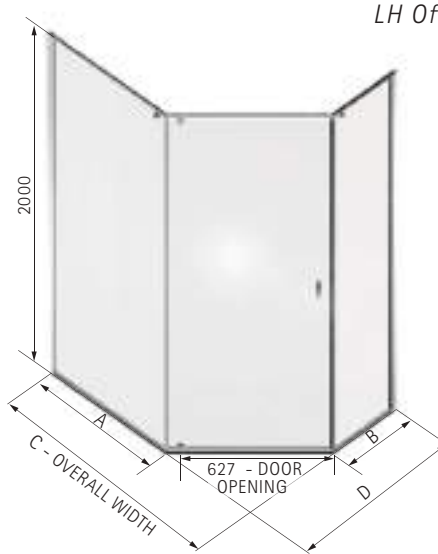

LH Offset Corner
MOQP1290