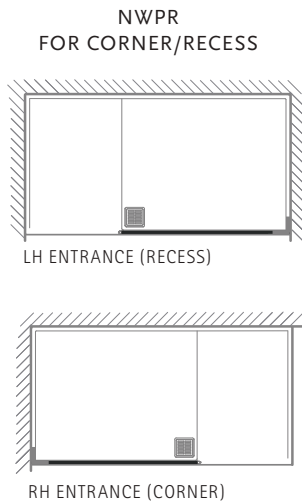

BOUTIQUE SINGLE PANEL - INTEGRATED TRAY