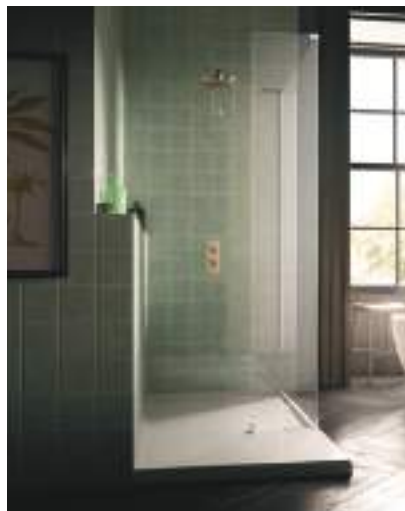

BOUTIQUE PANEL WITH RETURN PANEL - INTEGRATED TRAY