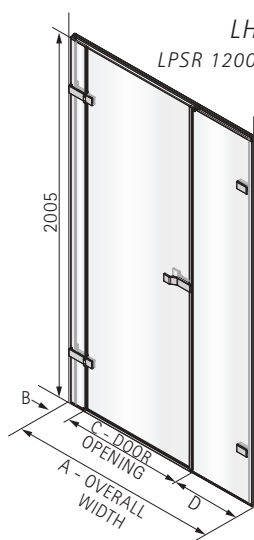

LPSR 760/800/900

- Not Handed
- Silver/chrome finish
- Door opens outwards only
- 8mm Safety Glass (EN12150-1)
- Matki Glass Guard Easy Clean protection included
- Installation on shower tray or wet room floor
- Wall frames part concealed by frosted glass
- Installation by Matki Installations £799 ex VAT

Brace bar included with 1100 and 1200 models