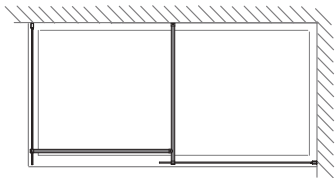

Not Handed

- 8mm Safety Glass (EN12150-1)
- Matki Glass Guard Easy Clean protection included
- Silver Frame with Chrome Disc details as Standard
- For Special Colour combinations, see page 61
- Installation on Shower Tray or Wet Room Floor
- Additional size combinations can be ordered from all available MOWP and MOWPFE panel sizes, please order MOWWBES stating two MOWP or MOWPFE codes, summing the prices of each panel
- T-Bar is adjustable to maximum 1000mm projection from wall and maximum 900mm distance between panels
- Installation by Matki Installations £799 ex VAT