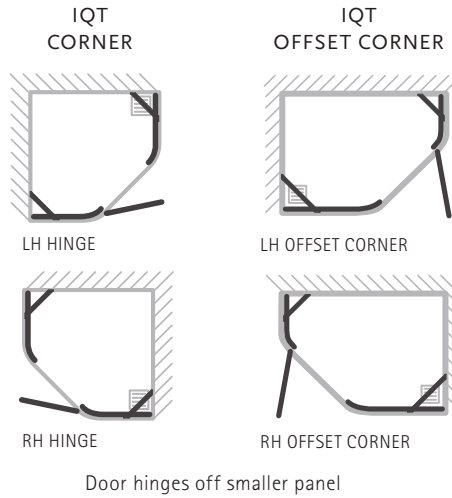

ILLUSION QUINTESSE - INTEGRATED TRAY

LH Hinge

- LH/RH Hinge for Corner Installation, please specify. LH/RH Corner for Offset Corner, please specify
- 8mm Safety Glass Door, 6mm Safety Glass Curved Panels (EN12150-1)
- Matki Glass Guard Easy Clean protection included
- Frame: Aluminium and Mirror Polished Stainless Steel
- Handle: Soft Return/Traditional, see page 9
- Integrated Tray with Glass Channel for watertight seal without silicon, see page 10
- Shower Tray also in Matt White or Matt Graphite with DIN51097 A Anti Slip Rating add £80 ex VAT
- Fastflow Shower Waste with Stainless Steel Grill included
- Optional raised tray version available, supplied with adjustable legs and front cover panel in white only. Raised tray adds 100mm to height. Add £127 ex VAT to price
- Installation by Matki Installations £799 ex VAT – excludes shower tray installation

DIMENSIONS (MM)				PRICES	
MODEL	A	B	C	PRICE (EX. VAT)	PRICE (INC. VAT)
IQT900	900	900	892	£2,227.00	£2,672.40
IQT1000	1000	1000	1033	£2,322.00	£2,786.40
IQT1080	1000	800	892	£2,276.00	£2,731.20
IQT1280	1200	800	1033	£2,458.00	£2,949.60
IQT1290	1200	900	1104	£2,528.00	£3,033.60
IQT1490	1400	900	1245	£2,642.00	£3,170.40