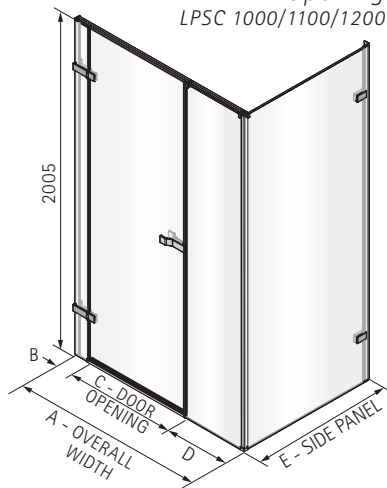

LH Opening
LPSC 1000/1100/1200

- Not Handed
- Silver/chrome finish
- Door opens outwards only
- 8mm Safety Glass (EN12150-1)
- Matki Glass Guard Easy Clean protection included
- Installation on shower tray or wet room floor
- Wall frames part concealed by frosted glass
- Installation by Matki Installations £799 ex VAT

DIMENSIONS (MM)

PRICES

MODEL	A	B	C	D	PRICE (EX. VAT)	PRICE (INC. VAT)
LPSC760	740 - 760	97 - 117	630	-	£833.00	£999.60
LPSC800	780 - 800	97 - 117	670	-	£846.00	£1,015.20
LPSC900	880 - 900	97 - 117	770	-	£896.00	£1,075.20
LPSC1000	980 - 1000	97 - 117	670	213	£954.00	£1,144.80
LPSC1100	1080 - 1100	97 - 117	670	313	£972.00	£1,166.40
LPSC1200	1180 - 1200	97 - 117	670	413	£1,034.00	£1,240.80

SIDE PANEL

E

LPSC760SP	740 - 760	£296.00	£355.20
LPSC800SP	780 - 800	£308.00	£369.60
LPSC900SP	880 - 900	£349.00	£418.80