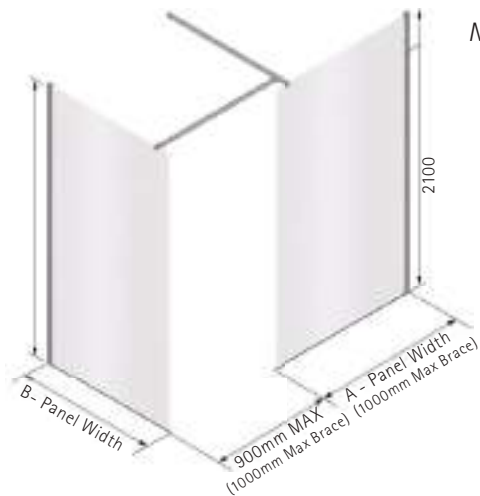

Not Handed

- 8mm Safety Glass (EN12150-1)
- Matki Glass Guard Easy Clean protection included
- Silver Frame with Chrome Disc details as Standard
- For Special Colour combinations, see page 61
- Installation on Shower Tray or Wet Room Floor
- Additional size combinations can be ordered from all available MOWP and MOWPFE panel sizes, please order MOWWBES stating two MOWP or MOWPFE codes, summing the prices of each panel
- T-Bar is adjustable to maximum 1000mm projection from wall and maximum 900mm distance between panels
- Installation by Matki Installations £799 ex VAT