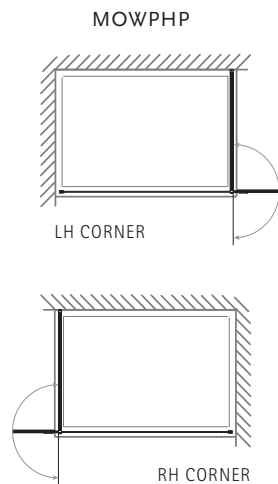

MATKI-ONE SINGLE PANEL WITH HINGED RETURN PANEL

- LH/RH, please specify
- 8mm and 10mm Safety Glass (EN12150-1)
- Matki Glass Guard Easy Clean protection included
- Available in Silver only
- Wall brace adjustable up to 1000mm
- Disc Detail at end of Wall Brace
- Installation on Shower Tray or Wet Room Floor
- Hinge Panel seals at all angles with Matki Advanced Neoprene Sealing System
- Hinge Panel positions through 180° as per diagram
- Installation by Matki Installations £799 ex VAT