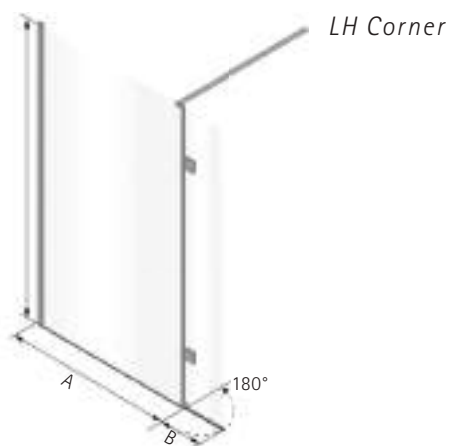

MATKI-ONE SINGLE PANEL WITH HINGED RETURN PANEL

- LH/RH, please specify
- 8mm and 10mm Safety Glass (EN12150-1)
- Matki Glass Guard Easy Clean protection included
- Available in Silver only
- Wall brace adjustable up to 1000mm
- Disc Detail at end of Wall Brace
- Installation on Shower Tray or Wet Room Floor
- Hinge Panel seals at all angles with Matki Advanced Neoprene Sealing System
- Hinge Panel positions through 180° as per diagram
- Installation by Matki Installations £799 ex VAT