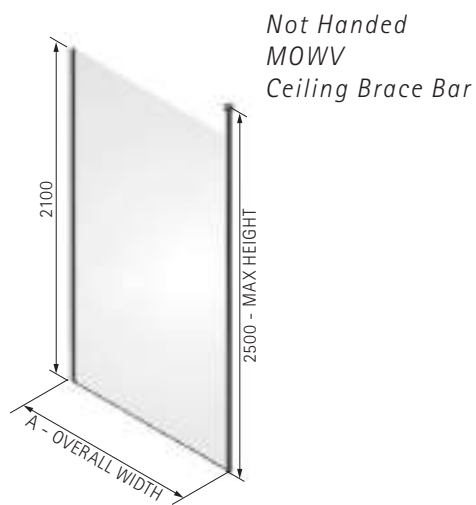

| | | | | | | | |
|---------|-----------|---------|-----|---------|---------|-----------|-----------|
| MOC800 | 770-790 | 770-790 | 450 | 210-230 | 512-532 | £1,694.00 | £2,032.80 |
| MOC900 | 870-890 | 870-890 | 460 | 310-330 | 584-604 | £1,776.00 | £2,131.20 |
| MOC1080 | 970-990 | 770-790 | 450 | 410-430 | 512-532 | £1,812.00 | £2,174.40 |
| MOC1090 | 970-990 | 864-884 | 460 | 410-430 | 584-604 | £1,851.00 | £2,221.20 |
| MOC1280 | 1170-1190 | 770-790 | 450 | 610-630 | 512-532 | £1,842.00 | £2,210.40 |
| MOC1290 | 1170-1190 | 864-884 | 460 | 610-630 | 584-604 | £1,907.00 | £2,288.40 |
| MOC1590 | 1470-1490 | 864-884 | 460 | 910-930 | 584-604 | £2,013.00 | £2,415.60 |

MATKI-ONE WET ROOM PANEL WITH WALL BRACE BAR (MOWP) OR CEILING BRACE BAR (MOWV)

MOWP
WALL BRACE

MOWV
CEILING BRACE

- 8mm Safety Glass (EN12150-1)
- Matki Glass Guard Easy Clean protection included
- Silver Frame as Standard with Chrome Disc Detail on Wall Brace Version
- **For Special Colour combinations, see page 61**
- Ceiling brace, maximum standard height 2500mm up to 3000mm available to order with surcharge of £110 ex VAT
- Wall brace 1000mm or to special order 1500mm with surcharge of £41 ex VAT
- See page 27 for image of Ceiling brace bar