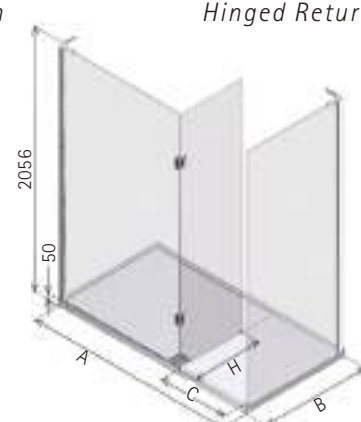

RH Entrance Fixed Return

RH Entrance Hinged Return