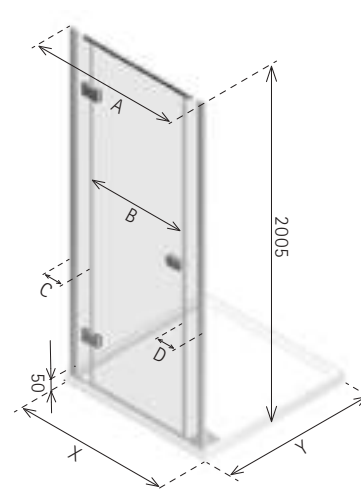

ILLUSION HINGED - INTEGRATED TRAY

LH Recess

- LH/RH Recess, please specify
- Door opens outwards only
- 8mm Safety Glass (EN12150-1)
- Matki Glass Guard Easy Clean protection included
- Integrated 50mm Shower Tray with fast flow waste included, see page 10
- Shower Tray also in Matt White or Matt Graphite with DIN51097 A Anti Slip Rating add £80
- Handle: Soft Return/Traditional, see page 9
- Optional Raised tray version available, supplied with adjustable legs and front cover panel in white only. Raised tray adds 100mm to height. Add £78 ex VAT to price
- Installation by Matki Installations £799 ex VAT - excludes shower tray installation

DIMENSIONS (MM)

PRICES

MODEL	A	B	C	D	PRICE (EX. VAT)	PRICE (INC. VAT)
LPSR760	720 - 760	97 - 117	520	103 - 123	£827.00	£992.40
LPSR800	760 - 800	97 - 117	560	103 - 123	£838.00	£1,005.60
LPSR900	860 - 900	97 - 117	660	103 - 123	£862.00	£1,034.40
LPSR1000	960 - 1000	97 - 117	650	193 - 213	£896.00	£1,075.20
LPSR1100	1060 - 1100	97 - 117	650	293 - 313	£988.00	£1,185.60
LPSR1200	1160 - 1200	97 - 117	650	393 - 413	£1,052.00	£1,262.40

DIMENSIONS (MM)

PRICES

MODEL	A	B	C	D	X	Y	PRICE (EX. VAT)	PRICE (INC. VAT)
IRT800	740 - 770	492	130	134	800	800	£1,435.00	£1,722.00
IRT900	840 - 870	592	130	134	900	900	£1,465.00	£1,758.00
IRT9080	840 - 870	592	130	134	900	800	£1,478.00	£1,773.60
IRT1080	940 - 970	592	230	134	1000	800	£1,493.00	£1,791.60
IRT1280	1140 - 1170	592	430	134	1200	800	£1,588.00	£1,905.60
IRT1290	1140 - 1170	592	430	134	1200	900	£1,608.00	£1,929.60
IRT1580	1440 - 1470	592	730	134	1500	800	£1,752.00	£2,102.40
IRT1590	1440 - 1470	592	730	134	1500	900	£1,774.00	£2,128.80