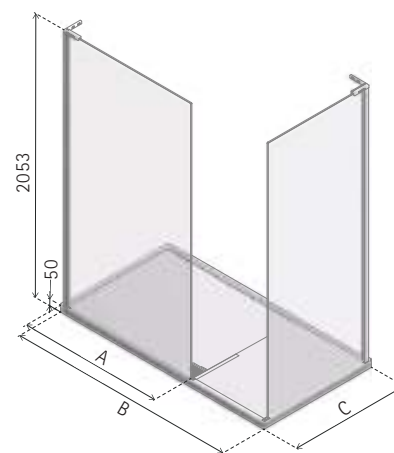

RH Entrance