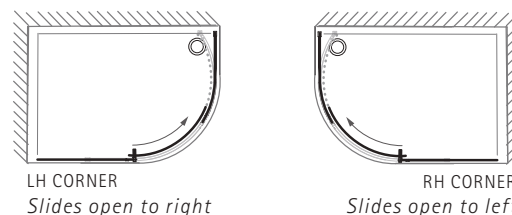

MATKI-ONE CURVED

MOC800, MOC900
CURVED

MOC1080, MOC1090,
MOC1280, MOC1290, MOC1590
CURVED OFFSET

- Curved: LH/RH, please specify
- Curved Offset: LH/RH Corner, please specify
- 8mm Safety Glass; Door on 800, 1080 and 1280 models is 6mm
- Matki Glass Guard Easy Clean protection included
- Cylinder Handle, Silver Frames, Chrome Details as Standard
- For Special Colour combinations, see page 61
- Installation on shower tray, wet room floor or existing 550 radius curved shower tray
- Tray available in any colour see page 70
- Installation by Matki Installations £799 ex VAT - excludes shower tray installation