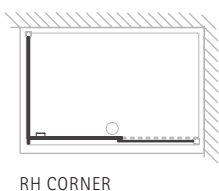

- LH/RH Corner, please specify
- 8mm Safety Glass (EN12150-1). Matki Glass Guard Easy Clean protection included
- Low profile top track with smooth action and soft closure
- High-lustre anodised Aluminium frame with Chrome finish
- Integrated 50mm Shower Tray with tiling upstands on wall sides and fast flow waste included
- Shower Tray also in Matt White or Matt Graphite with DIN51097 A Anti Slip Rating add £80
- Optional Raised tray with Cover Panel in White only, adds 100mm to height. Add £122 ex VAT to price. Add "Raised" after model number when ordering

DIMENSIONS (MM) PRICES

MODEL	A	B	C	D	E	PRICE (EX. VAT)	PRICE (INC. VAT)
NRXSC1280	1200	800	1155-1175	500	735-755	£1,849.00	£2,218.80
NRXSC1290	1200	900	1155-1175	500	835-855	£1,917.00	£2,300.40
NRXSC1480	1400	800	1355-1375	600	735-755	£1,985.00	£2,382.00
NRXSC1490	1400	900	1355-1375	600	835-855	£2,050.00	£2,460.00

Installation by Matki Installations £799 ex VAT - excludes shower tray installation