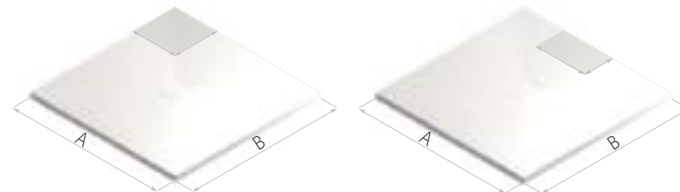

PREFERENCE FLOOR

- Flush to floor fitting, 20mm-25mm Depth
- Centre shower waste with cover in Preference material

A	B	MF	PRICE (EX. VAT)	PRICE (INC. VAT)
760	700 - 760	MF760 MTM	£614.00	£736.80
800	700 - 800	MF800 MTM	£614.00	£736.80
900	700 - 900	MF900 MTM	£614.00	£736.80
1000	700 - 1000	MF1000 MTM	£722.00	£866.40
1100	700 - 1100	MF1100 MTM	£900.00	£1,080.00
1200	700 - 1200	MF1200 MTM	£900.00	£1,080.00
1300	700 - 1300	MF1300 MTM	£1,052.00	£1,262.40
1400	700 - 1100	MF1400 MTM	£1,052.00	£1,262.40
1500	700 - 1100	MF1500 MTM	£1,104.00	£1,324.80
1600	700 - 1100	MF1600 MTM	£1,104.00	£1,324.80
1700	700 - 1100	MF1700 MTM	£1,163.00	£1,395.60
1800	700 - 1100	MF1800 MTM	£1,195.00	£1,434.00
1900	700 - 1100	MF1900 MTM	£1,234.00	£1,480.80
2000	700 - 1100	MF2000 MTM	£1,267.00	£1,520.40