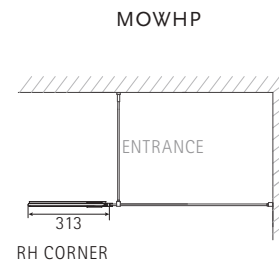

HINGE PANEL

- For use with MOWP panels, see page 54
- Retrofitable on other 8mm glass wet room panels (wall brace required)
- For LH/RH Corner installation, please specify
- 10mm Safety Glass (EN12150-1)
- Matki Glass Guard Easy Clean protection included
- High-lustre anodised Aluminium frame with Chrome finish
- Available in bespoke sizes, please contact Matki
- Matki Neoprene Advanced Sealing System
- Opens outwards and inwards through 180°
- Panel is for splash protection only
- Installation by Matki Installations £488 ex VAT

DIMENSIONS (MM)			PRICES		
WET ROOM PANEL WITH HINGE PANEL					
MODEL	A	+	B	PRICE (EX. VAT)	PRICE (INC. VAT)
MOWPHP800	455-470		313	£927.00	£1,112.40
MOWPHP1000	655-670		313	£954.00	£1,144.80
MOWPHP1100	755-770		313	£982.00	£1,178.40
MOWPHP1150	805-820		313	£989.00	£1,186.80
MOWPHP1200	865-880		313	£1,015.00	£1,218.00
MOWPHP1300	955-970		313	£1,030.00	£1,236.00
MOWPHP1400	1055-1070		313	£1,109.00	£1,330.80
MOWPHP1500	1155-1170		313	£1,113.00	£1,335.60
MOWPHP1700	1355-1370		313	£1,142.00	£1,370.40
MOWPHP1800	1455-1470		313	£1,163.00	£1,395.60

DIMENSIONS (MM)		PRICES	
MODEL	A	PRICE (EX. VAT)	PRICE (INC. VAT)
MOWHP300	313	£504.00	£604.80