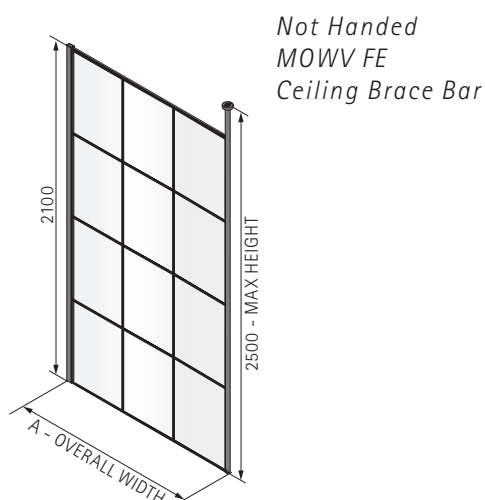

MATKI-ONE WET ROOM PANEL WITH FRAMED EFFECT WITH WALL (MOWP FE) OR CEILING BRACE BAR (MOWV FE)

- See opposite page and below for product details
- Ceramic digital print with highly scratch resistant surface MOWP and MOWV are available with Framed-Effect digital printing in Black for the sizes listed
- Prices include Frames and Details in Black to match
- Alternative panel sizes are available on request
- Brace bars include some chrome detailing
- Installation by Matki Installations: £488 ex VAT for panels under 900mm wide; £587 for over 900mm wide

DIMENSIONS (MM)		PRICES	
FRAMED-EFFECT PANEL WITH WALL BRACE BAR			
MODEL	A	PRICE (EX. VAT)	PRICE (INC. VAT)
MOWP800 FE BLACK	755-770	£1,218.00	£1,461.60
MOWP900 FE BLACK	865-880	£1,313.00	£1,575.60
MOWP1000 FE BLACK	955-970	£1,414.00	£1,696.80
MOWP1200 FE BLACK	1155-1170	£1,616.00	£1,939.20
MOWP1500 FE BLACK	1455-1470	£1,955.00	£2,346.00

DIMENSIONS (MM)		PRICES	
FRAMED-EFFECT PANEL WITH CEILING BAR			
MODEL	A	PRICE (EX. VAT)	PRICE (INC. VAT)
MOWV800 FE BLACK	755-770	£1,299.00	£1,558.80
MOWV900 FE BLACK	865-880	£1,394.00	£1,672.80
MOWV1000 FE BLACK	955-970	£1,495.00	£1,794.00
MOWV1200 FE BLACK	1155-1170	£1,697.00	£2,036.40
MOWV1500 FE BLACK	1455-1470	£2,036.00	£2,443.20