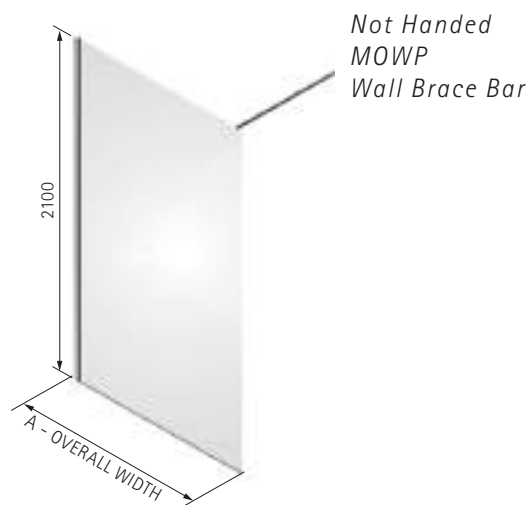

| | | | | | | | |
|---------|-----------|---------|-----|---------|---------|-----------|-----------|
| MOC800 | 770-790 | 770-790 | 450 | 210-230 | 512-532 | £1,694.00 | £2,032.80 |
| MOC900 | 870-890 | 870-890 | 460 | 310-330 | 584-604 | £1,776.00 | £2,131.20 |
| MOC1080 | 970-990 | 770-790 | 450 | 410-430 | 512-532 | £1,812.00 | £2,174.40 |
| MOC1090 | 970-990 | 864-884 | 460 | 410-430 | 584-604 | £1,851.00 | £2,221.20 |
| MOC1280 | 1170-1190 | 770-790 | 450 | 610-630 | 512-532 | £1,842.00 | £2,210.40 |
| MOC1290 | 1170-1190 | 864-884 | 460 | 610-630 | 584-604 | £1,907.00 | £2,288.40 |
| MOC1590 | 1470-1490 | 864-884 | 460 | 910-930 | 584-604 | £2,013.00 | £2,415.60 |

MATKI-ONE WET ROOM PANEL WITH WALL BRACE BAR (MOWP) OR CEILING BRACE BAR (MOWV)

MOWP
WALL BRACE

MOWV
CEILING BRACE

- 8mm Safety Glass (EN12150-1)
- Matki Glass Guard Easy Clean protection included
- Silver Frame as Standard with Chrome Disc Detail on Wall Brace Version
- **For Special Colour combinations, see page 61**
- Ceiling brace, maximum standard height 2500mm up to 3000mm available to order with surcharge of £110 ex VAT
- Wall brace 1000mm or to special order 1500mm with surcharge of £41 ex VAT
- See page 27 for image of Ceiling brace bar