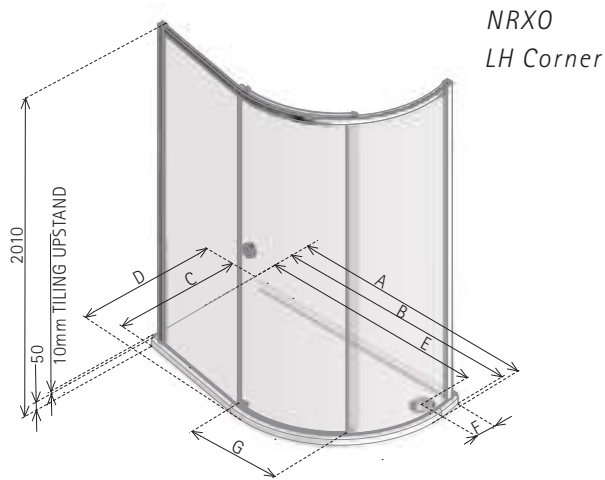

RADIANCE CURVED - INTEGRATED TRAY

- LH/RH opening (NRXC), LH/RH Corner (NRXO), please specify
- 6mm Curved Safety Glass
- Matki Glass Guard Easy Clean protection included
- High-lustre anodised Aluminium frame with Chrome finish
- Integrated 50mm Shower Tray with tiling upstands on wall sides and fast flow waste included
- Shower Tray also in Matt White or Matt Graphite with DIN51097 A Anti Slip Rating add £80 ex VAT; NRXC1000 not available in matt white/graphite
- **Optional Raised tray with Front Cover Panel in White only, adds 100mm to height. Add £127 ex VAT to price. Add "Raised" after model number when ordering**
- Installation by Matki Installations £799 ex VAT - excludes shower tray installation

DIMENSIONS (MM)								PRICES	
MODEL NRXC	A	B	C	D	E	F	G	PRICE (EX. VAT)	PRICE (INC. VAT)
NRXC825	825	825	913	465	702	167	840	£1,657.00	£1,988.40
NRXC920	920	920	1112	465	823	155	961	£1,814.00	£2,176.80
NRXC1000	1000	1000	1235	465	892	150	1028	£2,064.00	£2,476.80

MODEL NRXO		A	B	C	D	E	F	G	PRICE (EX. VAT)	PRICE (INC. VAT)
NRX01170	1104	1100	714	844	965	150	460	£1,831.00	£2,197.20	
NRX01480	1481	1450	740	880	1339	150	465	£2,036.00	£2,443.20