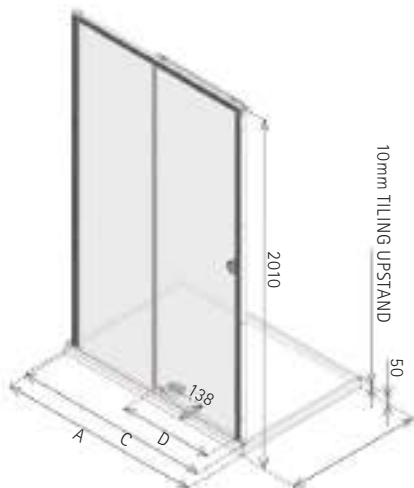

NRXS

LH ENTRANCE

RH ENTRANCE

RH Entrance

- LH/RH entrance, please specify
- 8mm Safety Glass (EN12150-1). Matki Glass Guard Easy Clean protection included
- Low profile top track with smooth action and soft closure
- High-lustre anodised Aluminium frame with Chrome finish
- Integrated 50mm Shower Tray with tiling upstands on wall sides and fast flow waste included
- Shower Tray also in Matt White or Matt Graphite with DIN51097 A Anti Slip Rating add £80
- Optional Raised tray with Front Cover Panel in White only, adds 100mm to height. Add £78 ex VAT to price. Add "Raised" after model number when ordering