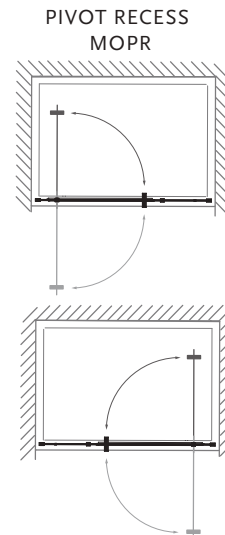

MATKI-ONE PIVOT