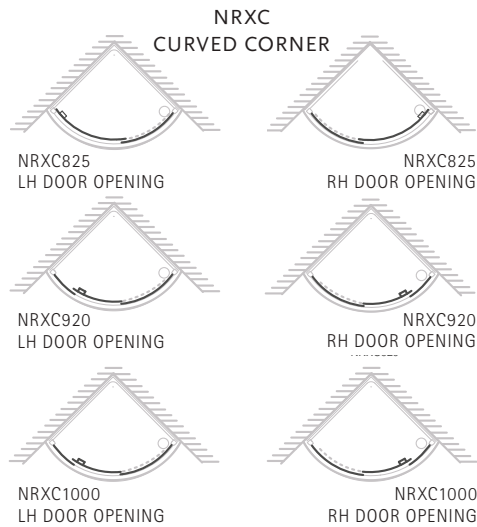

RADIANCE CURVED - INTEGRATED TRAY

- LH/RH opening (NRXC), LH/RH Corner (NRXO), please specify
- 6mm Curved Safety Glass
- Matki Glass Guard Easy Clean protection included
- High-lustre anodised Aluminium frame with Chrome finish
- Integrated 50mm Shower Tray with tiling upstands on wall sides and fast flow waste included
- Shower Tray also in Matt White or Matt Graphite with DIN51097 A Anti Slip Rating add £80 ex VAT; NRXC1000 not available in matt white/graphite
- **Optional Raised tray with Front Cover Panel in White only, adds 100mm to height. Add £127 ex VAT to price. Add "Raised" after model number when ordering**
- Installation by Matki Installations £799 ex VAT - excludes shower tray installation

DIMENSIONS (MM)								PRICES	
MODEL NRXC	A	B	C	D	E	F	G	PRICE (EX. VAT)	PRICE (INC. VAT)
NRXC825	825	825	913	465	702	167	840	£1,657.00	£1,988.40
NRXC920	920	920	1112	465	823	155	961	£1,814.00	£2,176.80
NRXC1000	1000	1000	1235	465	892	150	1028	£2,064.00	£2,476.80

MODEL NRXO		A	B	C	D	E	F	G	PRICE (EX. VAT)	PRICE (INC. VAT)
NRX01170	1104	1100	714	844	965	150	460	£1,831.00	£2,197.20	
NRX01480	1481	1450	740	880	1339	150	465	£2,036.00	£2,443.20