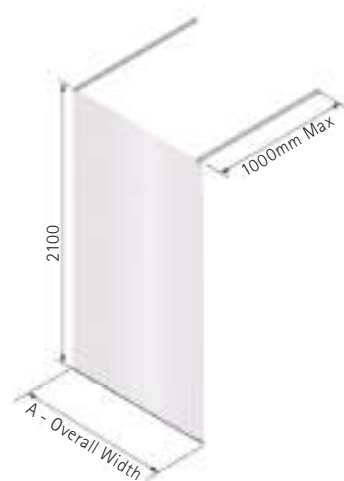

- 8mm Safety Glass (EN12150-1)
- Matki Glass Guard Easy Clean protection included
- Silver wall braces with Chrome Disc details as Standard
- For Special Colour combinations, see page 61
- Wall braces adjustable up to 1000mm
- Installation on shower tray or wet room floor
- Hinge panels can be added to both sides if required at additional charge of £1,008 ex VAT, please add HP to end of MOWT code
- Special Framed Effect Glass priced on application
- Installation by Matki Installations £587 ex VAT

DIMENSIONS (MM) PRICES

MODEL	A	B	OPENING	PRICE (EX. VAT)	PRICE (INC. VAT)
MOWW1280	655-670	755-770	500	£928.00	£1,113.60
MOWW1290	655-670	865-880	500	£961.00	£1,153.20
MOWW1480	865-880	755-770	500	£989.00	£1,186.80
MOWW1490	865-880	865-880	500	£1,022.00	£1,226.40
MOWW1580	955-970	755-770	500	£1,004.00	£1,204.80
MOWW1590	955-970	865-880	500	£1,037.00	£1,244.40
MOWW1680	1055-1070	755-770	500	£1,083.00	£1,299.60
MOWW1690	1055-1070	865-880	500	£1,116.00	£1,339.20
MOWW1780	1155-1170	755-770	500	£1,087.00	£1,304.40
MOWW1790	1155-1170	865-880	500	£1,120.00	£1,344.00

DIMENSIONS (MM) PRICES

MODEL	A	PRICE (EX. VAT)	PRICE (INC. VAT)
MOWT900	860	£605.00	£726.00
MOWT1000	950	£620.00	£744.00
MOWT1100	1050	£699.00	£838.80
MOWT1200	1150	£703.00	£843.60
MOWT1400	1350	£732.00	£878.40
MOWT1500	1450	£753.00	£903.60