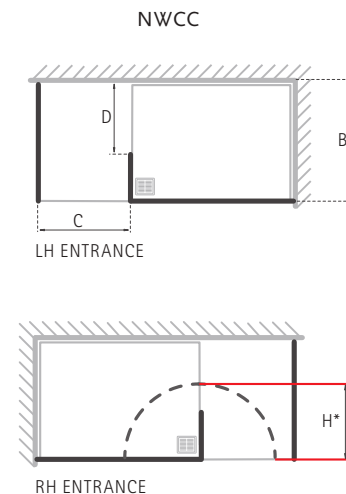

BOUTIQUE PANEL WITH RETURN AND SIDE PANEL - INTEGRATED TRAY