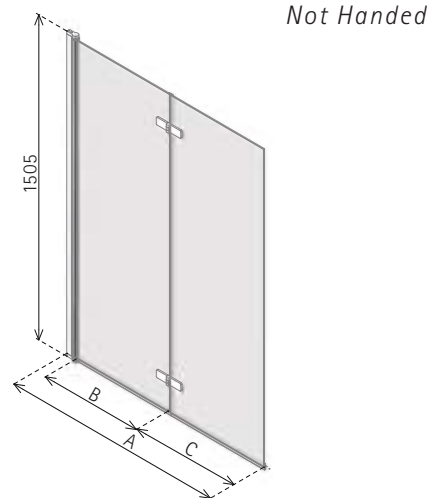

SINGLE BATH SCREEN

STB

- LH/RH, please specify
- 10mm Safety Glass (EN12150-1)
- Matki Glass Guard Easy Clean protection included
- High-lustre anodised Aluminium frame with Chrome finish
- Screen swings inwards or outwards through 180°
- Screen can be stored away against wall
- Designed for flat top baths
- Installation by Matki Installations £488 ex VAT

DIMENSIONS (MM)			PRICES	
MODEL	A	B	PRICE (EX. VAT)	PRICE (INC. VAT)
STB700	1505	735 - 750	£726.00	£871.20
STB800	1505	835 - 850	£747.00	£896.40

FOLDING BATH SCREEN

EFB

- Not Handed
- 6mm Safety Glass (EN12150-1)
- Matki Glass Guard Easy Clean protection included
- High-lustre anodised Aluminium frame with Chrome finish
- Compact fold-away design
- Screen folds away inside or outside the bath
- Installation by Matki Installations £488 ex VAT

DIMENSIONS (MM)				PRICES	
MODEL	A	B	C	PRICE (EX. VAT)	PRICE (INC. VAT)
EFB1100	1065	510	505	£589.00	£706.80