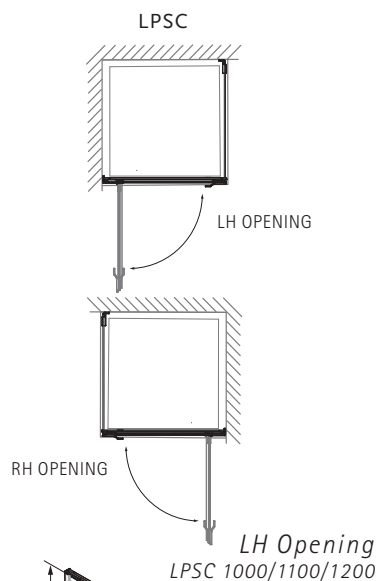

ECLIPSE CORNER

LH Opening
LPSC 760/800/900