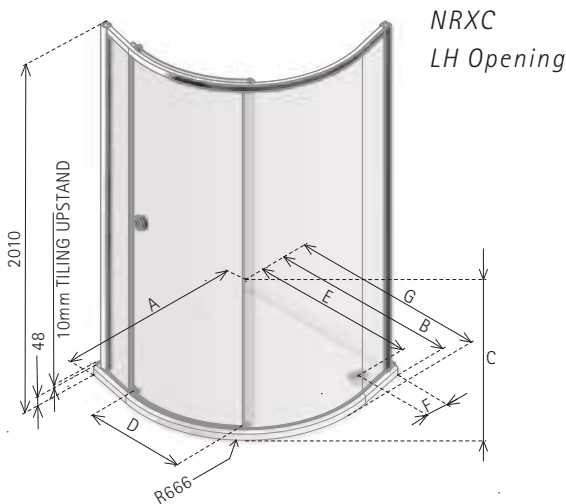

RADIANCE CURVED - INTEGRATED TRAY

- LH/RH opening (NRXC), LH/RH Corner (NRXO), please specify
- 6mm Curved Safety Glass
- Matki Glass Guard Easy Clean protection included
- High-lustre anodised Aluminium frame with Chrome finish
- Integrated 50mm Shower Tray with tiling upstands on wall sides and fast flow waste included
- Shower Tray also in Matt White or Matt Graphite with DIN51097 A Anti Slip Rating add £80 ex VAT; NRXC1000 not available in matt white/graphite
- **Optional Raised tray with Front Cover Panel in White only, adds 100mm to height. Add £127 ex VAT to price. Add "Raised" after model number when ordering**
- Installation by Matki Installations £799 ex VAT - excludes shower tray installation

DIMENSIONS (MM)								PRICES	
MODEL NRXC	A	B	C	D	E	F	G	PRICE (EX. VAT)	PRICE (INC. VAT)
NRXC825	825	825	913	465	702	167	840	£1,657.00	£1,988.40
NRXC920	920	920	1112	465	823	155	961	£1,814.00	£2,176.80
NRXC1000	1000	1000	1235	465	892	150	1028	£2,064.00	£2,476.80

MODEL NRXO		A	B	C	D	E	F	G	PRICE (EX. VAT)	PRICE (INC. VAT)
NRX01170	1104	1100	714	844	965	150	460	£1,831.00	£2,197.20	
NRX01480	1481	1450	740	880	1339	150	465	£2,036.00	£2,443.20