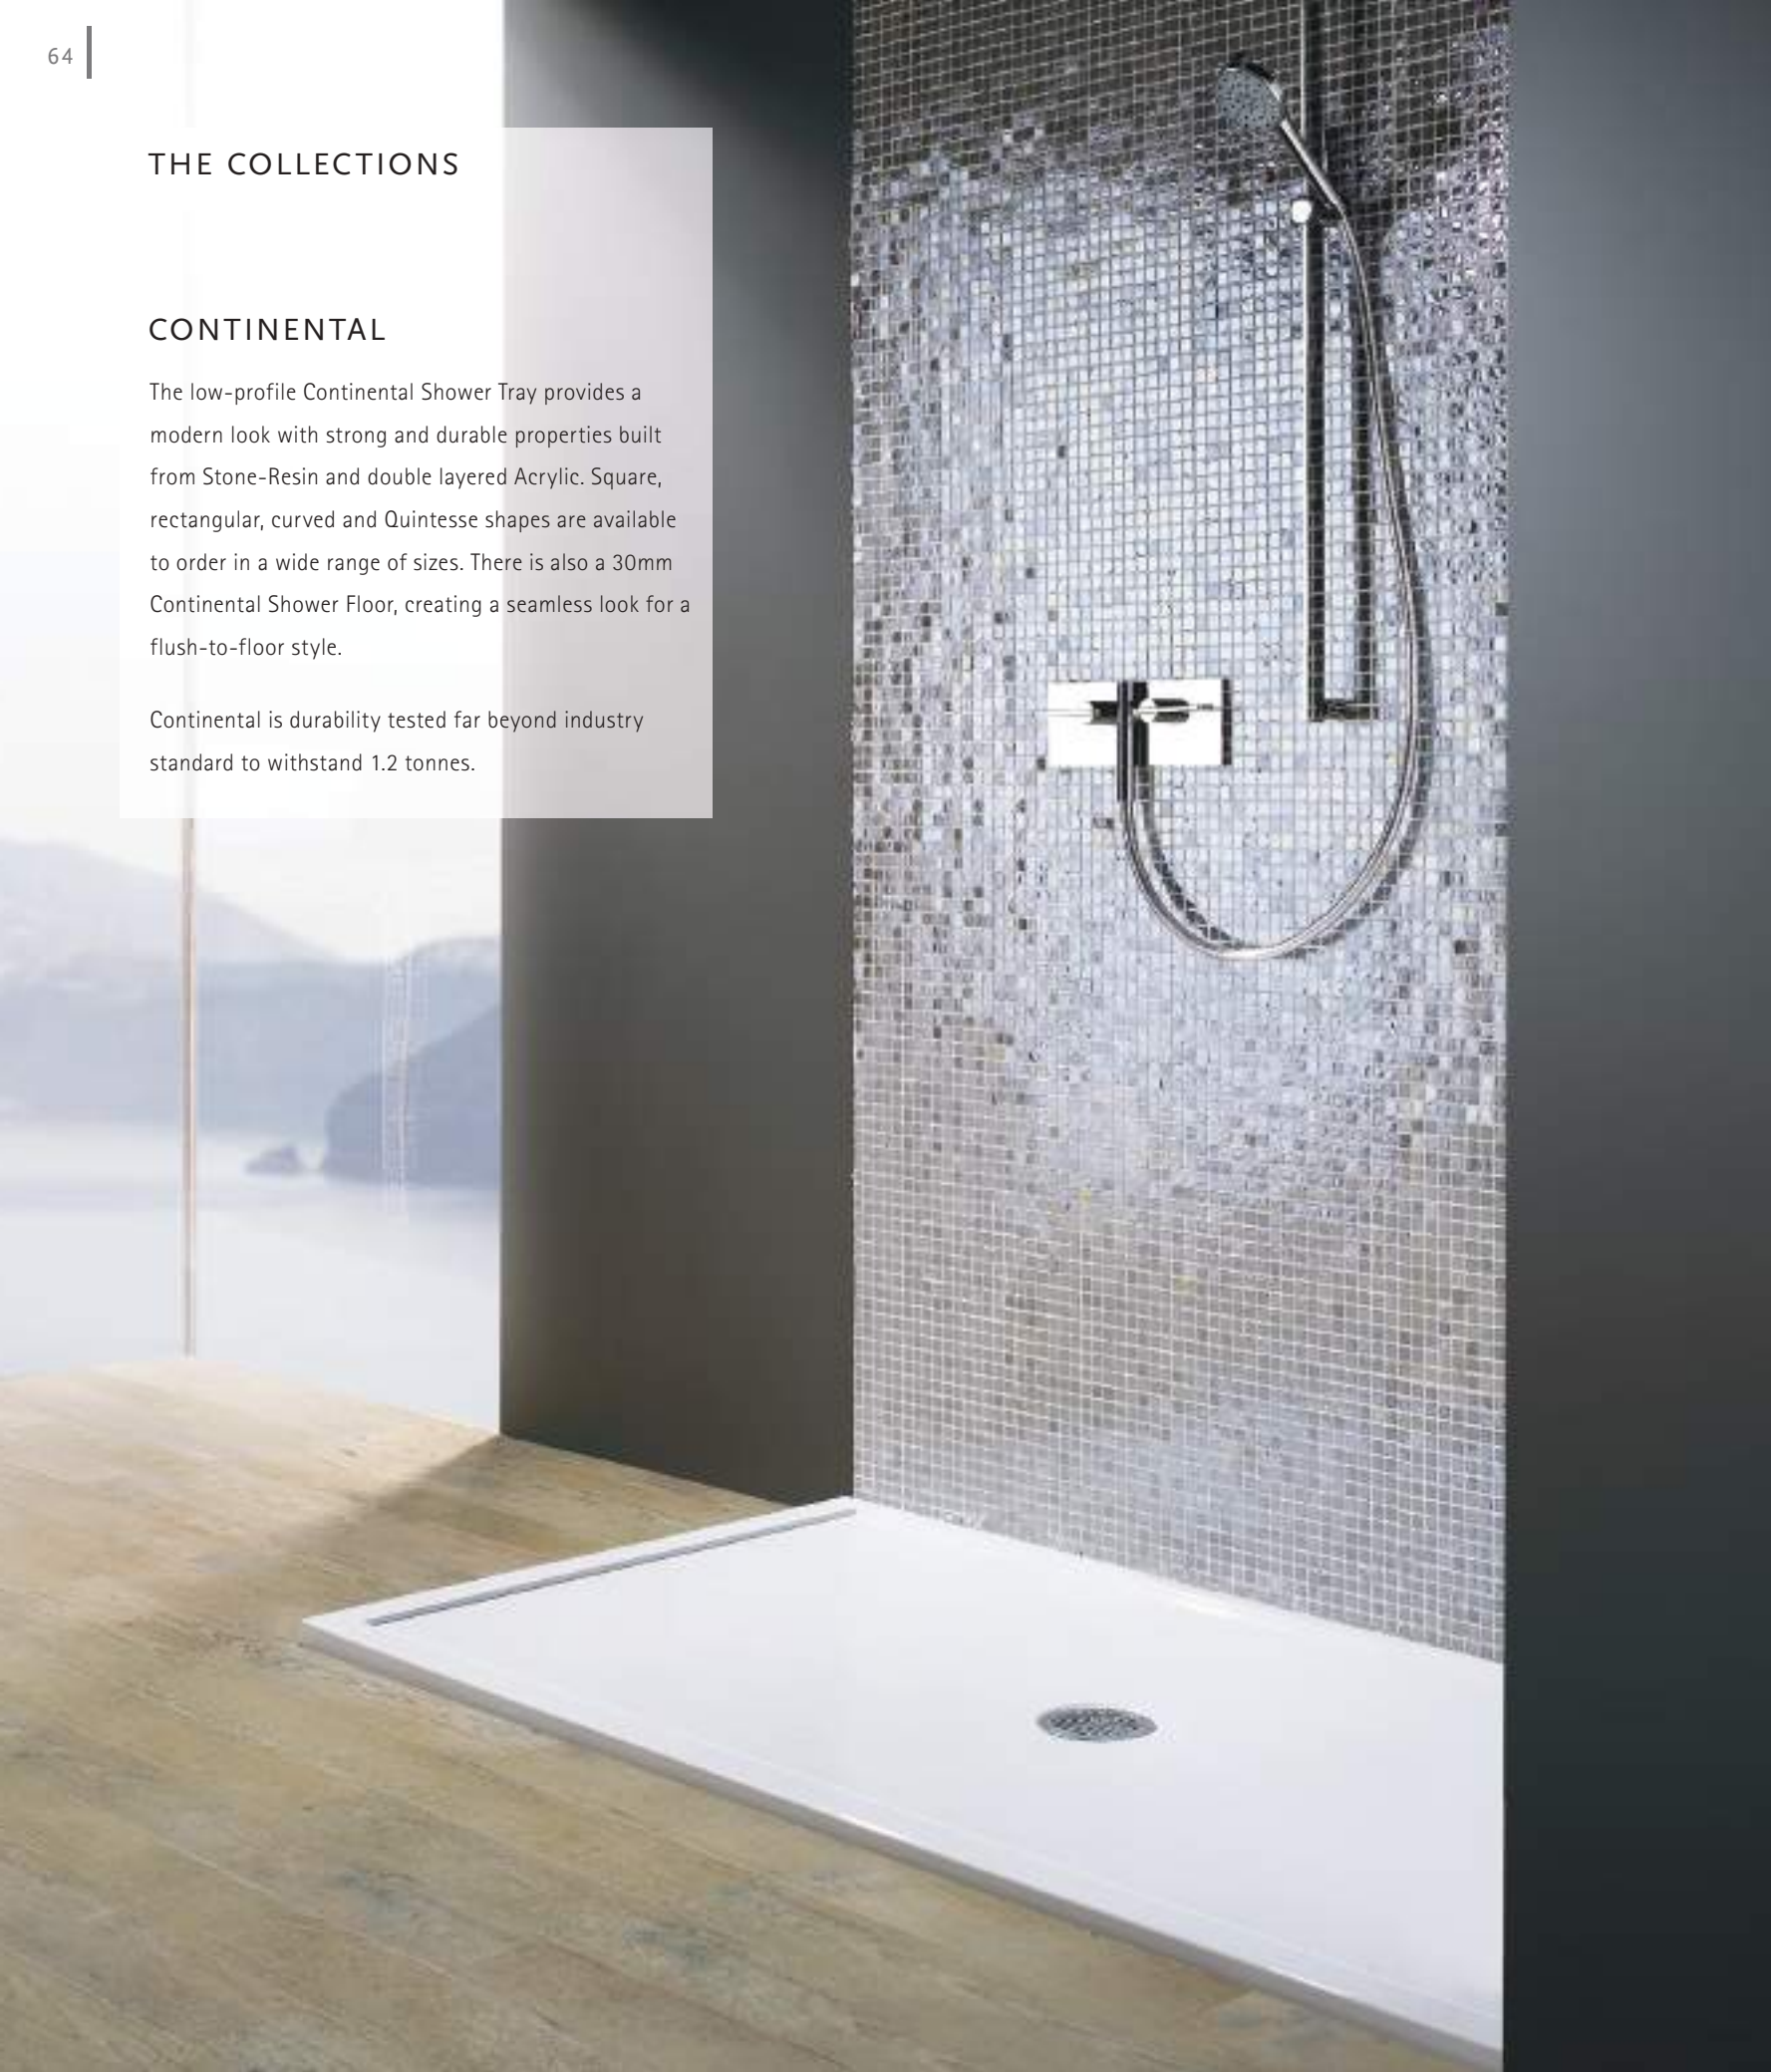

Matki offer a wide choice of shapes, sizes, styles and colours of Shower Tray including bespoke, designed to work harmoniously with Matki Shower Enclosures.

PEACE OF MIND

All Matki Shower Trays and Floors use surface materials which are chosen for their longevity, durability and natural non-slip qualities. Matt White Continental, Preference and Slate are all Certified Anti Slip Rated using the DIN51097 standard framework.

THE COLLECTIONS

CONTINENTAL

The low-profile Continental Shower Tray provides a modern look with strong and durable properties built from Stone-Resin and double layered Acrylic. Square, rectangular, curved and Quintesse shapes are available to order in a wide range of sizes. There is also a 30mm Continental Shower Floor, creating a seamless look for a flush-to-floor style.

Continental is durability tested far beyond industry standard to withstand 1.2 tonnes.

PREFERENCE

Made from the Matki Preference Solid Surface formula rich in ground Marble, Preference Shower Trays and Floors have a luxurious quality each taking up to 6 hours to perfect and hand-polish.