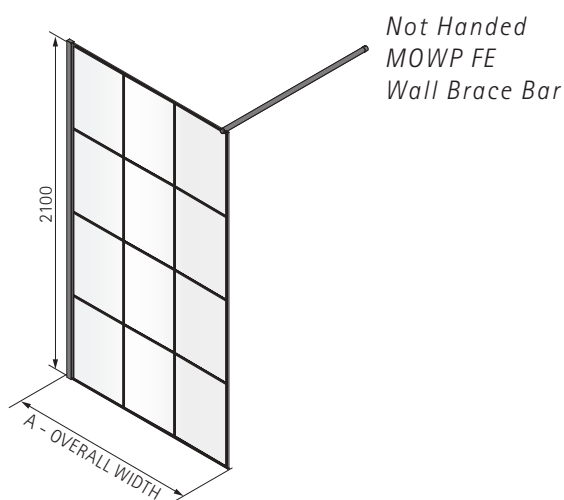

MATKI-ONE WET ROOM PANEL WITH FRAMED EFFECT WITH WALL (MOWP FE) OR CEILING BRACE BAR (MOWV FE)

- See opposite page and below for product details
- Ceramic digital print with highly scratch resistant surface MOWP and MOWV are available with Framed-Effect digital printing in Black for the sizes listed
- Prices include Frames and Details in Black to match
- Alternative panel sizes are available on request
- Brace bars include some chrome detailing
- Installation by Matki Installations: £488 ex VAT for panels under 900mm wide; £587 for over 900mm wide

DIMENSIONS (MM)		PRICES	
FRAMED-EFFECT PANEL WITH WALL BRACE BAR			
MODEL	A	PRICE (EX. VAT)	PRICE (INC. VAT)
MOWP800 FE BLACK	755-770	£1,218.00	£1,461.60
MOWP900 FE BLACK	865-880	£1,313.00	£1,575.60
MOWP1000 FE BLACK	955-970	£1,414.00	£1,696.80
MOWP1200 FE BLACK	1155-1170	£1,616.00	£1,939.20
MOWP1500 FE BLACK	1455-1470	£1,955.00	£2,346.00

DIMENSIONS (MM)		PRICES	
FRAMED-EFFECT PANEL WITH CEILING BAR			
MODEL	A	PRICE (EX. VAT)	PRICE (INC. VAT)
MOWV800 FE BLACK	755-770	£1,299.00	£1,558.80
MOWV900 FE BLACK	865-880	£1,394.00	£1,672.80
MOWV1000 FE BLACK	955-970	£1,495.00	£1,794.00
MOWV1200 FE BLACK	1155-1170	£1,697.00	£2,036.40
MOWV1500 FE BLACK	1455-1470	£2,036.00	£2,443.20