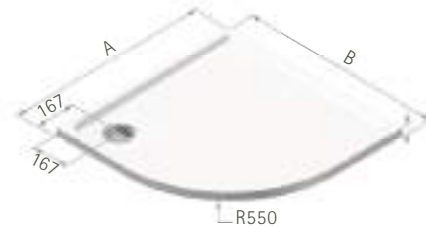

CONTINENTAL 40 CURVED

- 40mm Height, 10mm Raised Threshold
- Stone resin, double acrylic cap
- High-flow shower waste with Chrome flange and Stainless Steel grill as standard
- Raised Tray version optional with adjustable legs and front panel in White only. Adds 100mm to height. Add £122 ex VAT
- Available in White (Standard); For Matt White, Matt Graphite, Pergamon add £80 ex VAT
- Matt White and Matt Graphite are certified DIN51097 A Anti-Slip

A	B	CLC	PRICE (EX. VAT)	PRICE (INC. VAT)
800	800	CLC800	£392.00	£470.40
900	900	CLC900	£444.00	£532.80
800	1000	CLC1080LH**	£439.00	£526.80
1000	800	CLC1080RH	£439.00	£526.80
900	1000	CLC1090LH**	£465.00	£558.00
1000	900	CLC1090RH	£465.00	£558.00
800	1200	CLC1280LH**	£485.00	£582.00
1200	800	CLC1280RH	£485.00	£582.00
900	1200	CLC1290LH**	£501.00	£601.20
1200	900	CLC1290RH	£501.00	£601.20
900	1500	CLC1590LH**	£526.00	£631.20
1500	900	CLC1590RH	£526.00	£631.20

UNIVERSAL 40 CURVED

- 40mm Height, 10mm Raised Threshold
- Stone resin, gel coating
- High-flow shower waste with Chrome flange and Stainless Steel grill as standard
- Raised Tray version optional with adjustable legs and front panel in colour to match tray. Adds 100mm to height. Add £122 ex VAT
- Available in any colour via RAL or sample matching

A	B	ULC	PRICE (EX. VAT)	PRICE (INC. VAT)
900	900	ULC900	£444.00	£532.80
900	1200	ULC1290LH**	£501.00	£601.20
1200	900	ULC1290RH	£501.00	£601.20
900	1500	ULC1590LH**	£526.00	£631.20
1500	900	ULC1590RH	£526.00	£631.20

POPULAR COLOUR OPTIONS FOR UNIVERSAL 40 CURVED AND UNIVERSAL 40 QUINTESSÉ SHOWER TRAYS

** Waste is located in RH corner for this model, other models have waste outlet in LH corner, see illustrations For waste options please see page 67