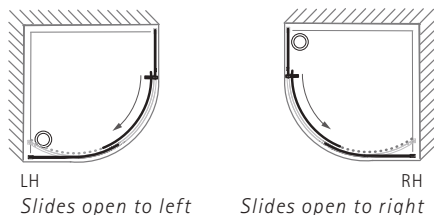

MOC800, MOC900
CURVED