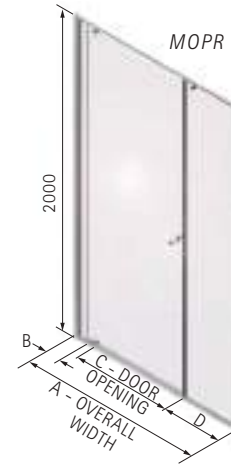

Not Handed
MOPR 1000/1100/1200
1400/1500