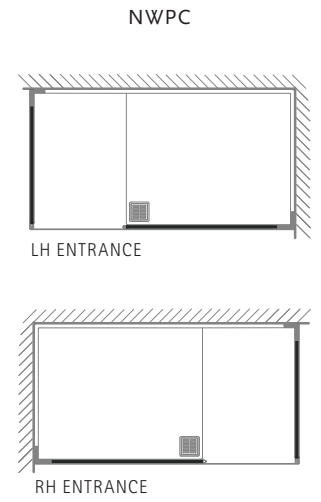

BOUTIQUE PANEL AND SIDE PANEL - INTEGRATED TRAY