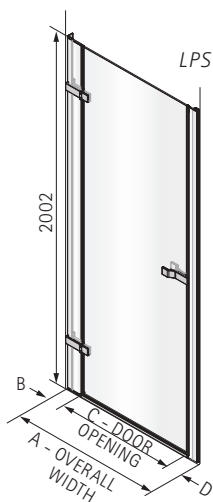

ECLIPSE RECESS

LPSR 760/800/900