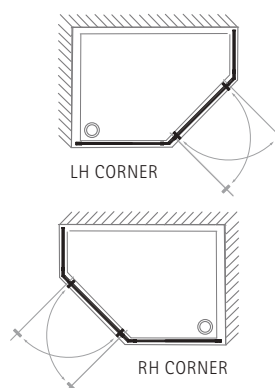

QUINTESSE OFFSET
MOQP1290