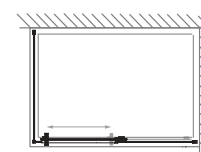

RADIANCE SLIDER - INTEGRATED TRAY

- LH/RH Corner, please specify
- 8mm Safety Glass (EN12150-1). Matki Glass Guard Easy Clean protection included
- Low profile top track with smooth action and soft closure
- High-lustre anodised Aluminium frame with Chrome finish
- Integrated 50mm Shower Tray with tiling upstands on wall sides and fast flow waste included
- Shower Tray also in Matt White or Matt Graphite with DIN51097 A Anti Slip Rating add £80
- Optional Raised tray with Cover Panel in White only, adds 100mm to height. Add £122 ex VAT to price. Add "Raised" after model number when ordering

DIMENSIONS (MM) PRICES

MODEL	A	B	C	D	E	PRICE (EX. VAT)	PRICE (INC. VAT)
NRXSC1280	1200	800	1155-1175	500	735-755	£1,849.00	£2,218.80
NRXSC1290	1200	900	1155-1175	500	835-855	£1,917.00	£2,300.40
NRXSC1480	1400	800	1355-1375	600	735-755	£1,985.00	£2,382.00
NRXSC1490	1400	900	1355-1375	600	835-855	£2,050.00	£2,460.00

Installation by Matki Installations £799 ex VAT - excludes shower tray installation

MATKI-ONE SLIDER

MOSC + MOSCSP

- 8mm Safety Glass (EN12150-1)
- Matki Glass Guard Easy Clean protection included
- Installation on wet room floor or tray, see pages 66-69 for recommended Matki Trays
- Cylinder Handle, Silver Frames, Chrome Details as Standard
- For Special Colour combinations see page 61
- Optional Reverse setup for sizes 1000-1200 and 1500, door closes to wall side. Quote "Reverse" after code
- Installation by Matki Installations £799 ex VAT

DIMENSIONS (MM) PRICES