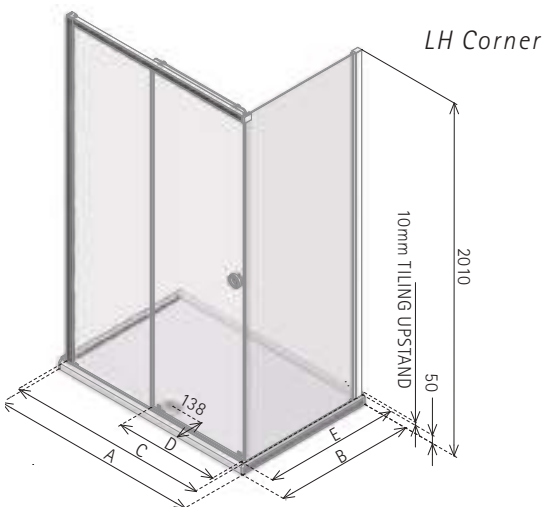

- LH/RH Corner, please specify
- 8mm Safety Glass (EN12150-1). Matki Glass Guard Easy Clean protection included
- Low profile top track with smooth action and soft closure
- High-lustre anodised Aluminium frame with Chrome finish
- Integrated 50mm Shower Tray with tiling upstands on wall sides and fast flow waste included
- Shower Tray also in Matt White or Matt Graphite with DIN51097 A Anti Slip Rating add £80
- Optional Raised tray with Cover Panel in White only, adds 100mm to height. Add £122 ex VAT to price. Add "Raised" after model number when ordering

DIMENSIONS (MM) PRICES

MODEL	A	B	C	D	E	PRICE (EX. VAT)	PRICE (INC. VAT)
NRXSC1280	1200	800	1155-1175	500	735-755	£1,849.00	£2,218.80
NRXSC1290	1200	900	1155-1175	500	835-855	£1,917.00	£2,300.40
NRXSC1480	1400	800	1355-1375	600	735-755	£1,985.00	£2,382.00
NRXSC1490	1400	900	1355-1375	600	835-855	£2,050.00	£2,460.00

Installation by Matki Installations £799 ex VAT - excludes shower tray installation