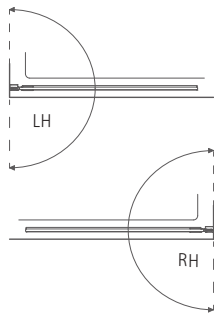

- LH/RH, please specify
- 10mm Safety Glass (EN12150-1)
- Matki Glass Guard Easy Clean protection included
- High-lustre anodised Aluminium frame with Chrome finish
- Screen swings inwards or outwards through 180°
- Screen can be stored away against wall
- Designed for flat top baths
- Installation by Matki Installations £488 ex VAT

DIMENSIONS (MM)			PRICES	
MODEL	A	B	PRICE (EX. VAT)	PRICE (INC. VAT)
STB700	1505	735 - 750	£726.00	£871.20
STB800	1505	835 - 850	£747.00	£896.40