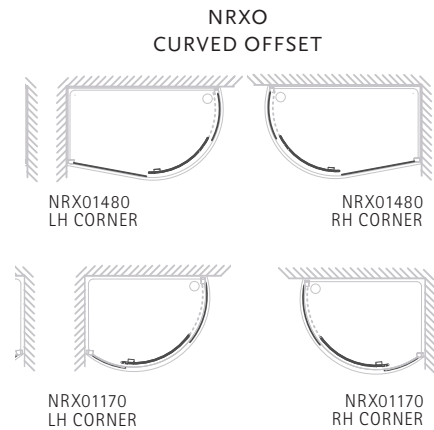

RADIANCE CURVED - INTEGRATED TRAY

- LH/RH opening (NRXC), LH/RH Corner (NRXO), please specify
- 6mm Curved Safety Glass
- Matki Glass Guard Easy Clean protection included
- High-lustre anodised Aluminium frame with Chrome finish
- Integrated 50mm Shower Tray with tiling upstands on wall sides and fast flow waste included
- Shower Tray also in Matt White or Matt Graphite with DIN51097 A Anti Slip Rating add £80 ex VAT; NRXC1000 not available in matt white/graphite
- **Optional Raised tray with Front Cover Panel in White only, adds 100mm to height. Add £127 ex VAT to price. Add "Raised" after model number when ordering**
- Installation by Matki Installations £799 ex VAT - excludes shower tray installation

DIMENSIONS (MM)								PRICES	
MODEL NRXC	A	B	C	D	E	F	G	PRICE (EX. VAT)	PRICE (INC. VAT)
NRXC825	825	825	913	465	702	167	840	£1,657.00	£1,988.40
NRXC920	920	920	1112	465	823	155	961	£1,814.00	£2,176.80
NRXC1000	1000	1000	1235	465	892	150	1028	£2,064.00	£2,476.80

MODEL NRXO		A	B	C	D	E	F	G	PRICE (EX. VAT)	PRICE (INC. VAT)
NRX01170	1104	1100	714	844	965	150	460	£1,831.00	£2,197.20	
NRX01480	1481	1450	740	880	1339	150	465	£2,036.00	£2,443.20