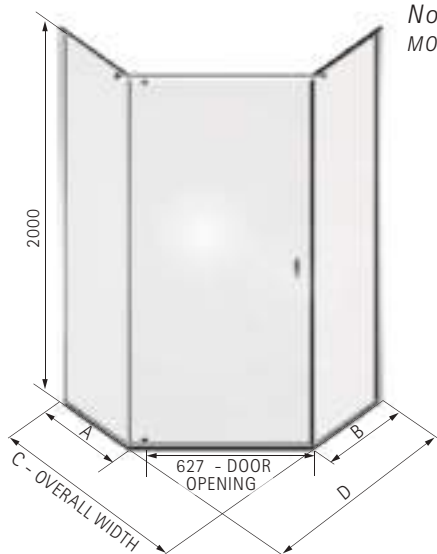

Please specify LH or RH Corner

Not Handed
MOQP900, 1000