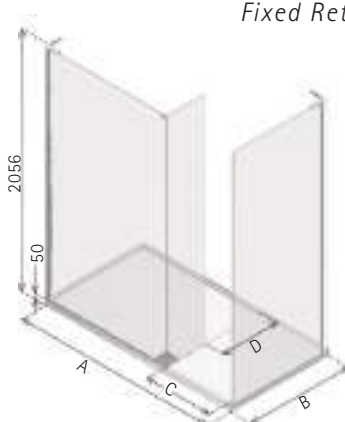

RH Entrance Fixed Return