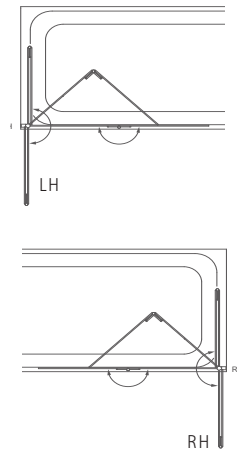

SINGLE BATH SCREEN

STB

- LH/RH, please specify
- 10mm Safety Glass (EN12150-1)
- Matki Glass Guard Easy Clean protection included
- High-lustre anodised Aluminium frame with Chrome finish
- Screen swings inwards or outwards through 180°
- Screen can be stored away against wall
- Designed for flat top baths
- Installation by Matki Installations £488 ex VAT

DIMENSIONS (MM)			PRICES	
MODEL	A	B	PRICE (EX. VAT)	PRICE (INC. VAT)
STB700	1505	735 - 750	£726.00	£871.20
STB800	1505	835 - 850	£747.00	£896.40

FOLDING BATH SCREEN

EFB

- Not Handed
- 6mm Safety Glass (EN12150-1)
- Matki Glass Guard Easy Clean protection included
- High-lustre anodised Aluminium frame with Chrome finish
- Compact fold-away design
- Screen folds away inside or outside the bath
- Installation by Matki Installations £488 ex VAT

DIMENSIONS (MM)				PRICES	
MODEL	A	B	C	PRICE (EX. VAT)	PRICE (INC. VAT)
EFB1100	1065	510	505	£589.00	£706.80