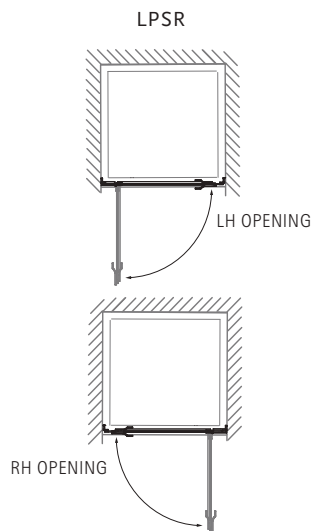

LH Opening
LPSR 1200/1100/1000

ECLIPSE RECESS