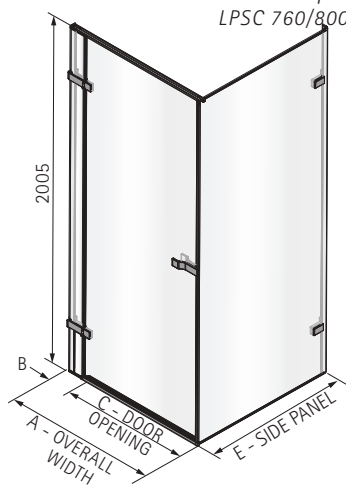

- Not Handed
- Silver/chrome finish
- Door opens outwards only
- 8mm Safety Glass (EN12150-1)
- Matki Glass Guard Easy Clean protection included
- Installation on shower tray or wet room floor
- Wall frames part concealed by frosted glass
- Installation by Matki Installations £799 ex VAT

DIMENSIONS (MM)

PRICES

MODEL	A	B	C	D	PRICE (EX. VAT)	PRICE (INC. VAT)
LPSC760	740 - 760	97 - 117	630	-	£833.00	£999.60
LPSC800	780 - 800	97 - 117	670	-	£846.00	£1,015.20
LPSC900	880 - 900	97 - 117	770	-	£896.00	£1,075.20
LPSC1000	980 - 1000	97 - 117	670	213	£954.00	£1,144.80
LPSC1100	1080 - 1100	97 - 117	670	313	£972.00	£1,166.40
LPSC1200	1180 - 1200	97 - 117	670	413	£1,034.00	£1,240.80

SIDE PANEL

E

LPSC760SP	740 - 760	£296.00	£355.20
LPSC800SP	780 - 800	£308.00	£369.60
LPSC900SP	880 - 900	£349.00	£418.80