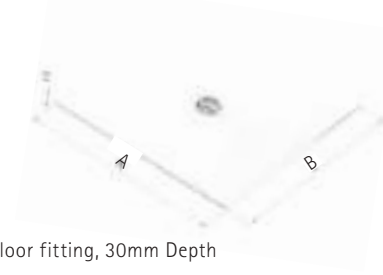

CONTINENTAL 30

- Standard or Flush to Floor fitting, 30mm Depth
- Stone resin, double acrylic cap
- Centre high-flow shower waste with Chrome flange with Stainless Steel grill
- Available in White (Standard); For Matt White, Matt Graphite, Pergamon add £80 ex VAT
- Matt White and Matt Graphite are certified DIN51097 A Anti Slip
- Tiling flange now removed

A	B	FL	PRICE (EX. VAT)	PRICE (INC. VAT)
800	800	FL800	£328.00	£393.60
900	800	FL9080	£342.00	£410.40
900	900	FL900	£363.00	£435.60
1200	800	FL1280	£389.00	£466.80
1200	900	FL1290	£403.00	£483.60
1500	900	FL1590	£507.00	£608.40
1700	900	FL1790	£539.00	£646.80