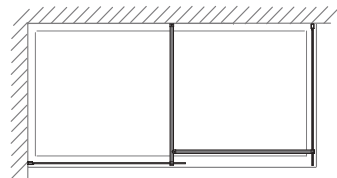

MOWW

- 8mm Safety Glass (EN12150-1)
- Matki Glass Guard Easy Clean protection included
- Silver Frame with Chrome Disc details as Standard
- For Special Colour combinations, see page 61
- Installation on Shower Tray or Wet Room Floor
- Additional size combinations can be ordered from all available MOWP and MOWPFE panel sizes, please order MOWWBES stating two MOWP or MOWPFE codes, summing the prices of each panel
- T-Bar is adjustable to maximum 1000mm projection from wall and maximum 900mm distance between panels
- Installation by Matki Installations £799 ex VAT