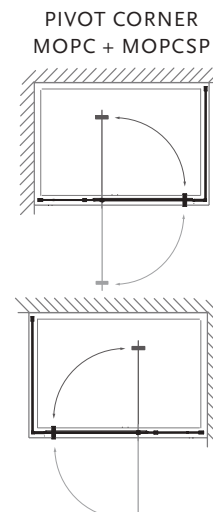

MATKI-ONE PIVOT

Not Handed

MOPC1000/1100/1200/1400/1500 + MOPCSP