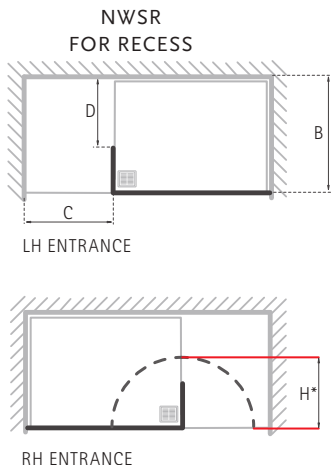

BOUTIQUE PANEL WITH RETURN PANEL - INTEGRATED TRAY