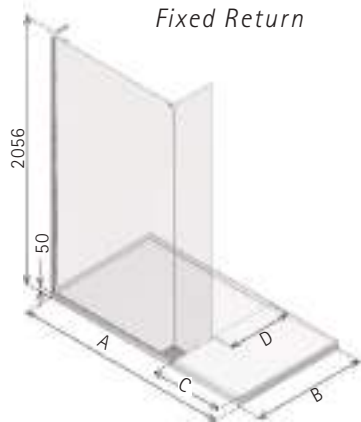

RH Entrance Fixed Return