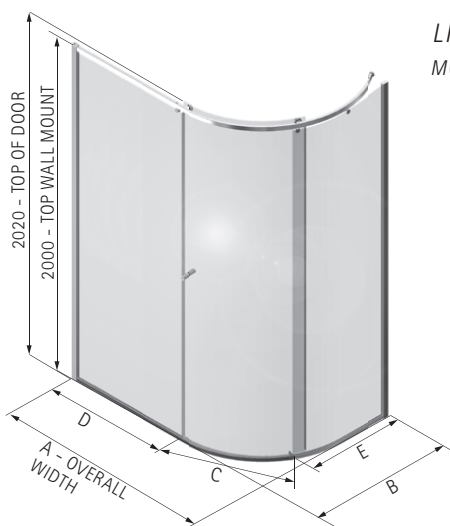

MATKI-ONE CURVED

MOC1080, MOC1090,
MOC1280, MOC1290, MOC1590
CURVED OFFSET

- Curved: LH/RH, please specify
- Curved Offset: LH/RH Corner, please specify
- 8mm Safety Glass; Door on 800, 1080 and 1280 models is 6mm
- Matki Glass Guard Easy Clean protection included
- Cylinder Handle, Silver Frames, Chrome Details as Standard
- For Special Colour combinations, see page 61
- Installation on shower tray, wet room floor or existing 550 radius curved shower tray
- Tray available in any colour see page 70
- Installation by Matki Installations £799 ex VAT - excludes shower tray installation

DIMENSIONS (MM)					PRICES		
WITH SHOWER TRAY INCLUDED							
MODEL	A	B	C	D	E	PRICE (EX. VAT)	PRICE (INC. VAT)

MOC800T	800	800	450	210-230	512-532	£2,086.00	£2,503.20
MOC900T	900	900	460	310-330	584-604	£2,220.00	£2,664.00
MOC1080T	1000	800	450	410-430	512-532	£2,251.00	£2,701.20
MOC1090T	1000	900	460	410-430	584-604	£2,316.00	£2,779.20
MOC1280T	1200	800	450	610-630	512-532	£2,327.00	£2,792.40
MOC1290T	1200	900	460	610-630	584-604	£2,408.00	£2,889.60
MOC1590T	1500	900	460	910-930	584-604	£2,539.00	£3,046.80

DIMENSIONS (MM)					PRICES		
FOR WET ROOM OR ALTERNATIVE SHOWER TRAY							
MODEL	A	B	C	D	E	PRICE (EX. VAT)	PRICE (INC. VAT)

MOC800	770-790	770-790	450	210-230	512-532	£1,694.00	£2,032.80
MOC900	870-890	870-890	460	310-330	584-604	£1,776.00	£2,131.20
MOC1080	970-990	770-790	450	410-430	512-532	£1,812.00	£2,174.40
MOC1090	970-990	864-884	460	410-430	584-604	£1,851.00	£2,221.20
MOC1280	1170-1190	770-790	450	610-630	512-532	£1,842.00	£2,210.40
MOC1290	1170-1190	864-884	460	610-630	584-604	£1,907.00	£2,288.40
MOC1590	1470-1490	864-884	460	910-930	584-604	£2,013.00	£2,415.60