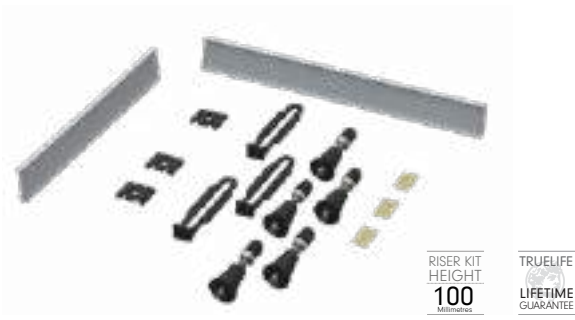

Riser Kits

Square & Rectangular

Description	Height	Code	RRP (ex VAT)	RRP (inc VAT)
Riser Kit for RSTG70 - RSGT118	100mm	RSTGRK01	£96.97	£116.36
Riser Kit for RSTG127 - RSTG179	100mm	RSTGRK02	£96.97	£116.36
Riser Kit for RSTG188	100mm	RSTGRK03	£96.97	£116.36

Quadrant

Description	Height	Code	RRP (ex VAT)	RRP (inc VAT)
Riser Kit for Quadrant	100mm	RSQGRK02	£96.97	£116.36

Tray waste & Cover Cap Spares