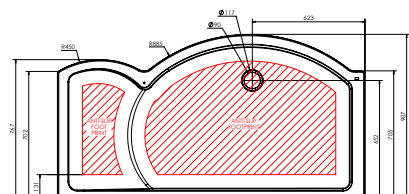

Left Hand

Chrome Waste included with tray