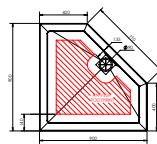

Colour Finish

Left Hand