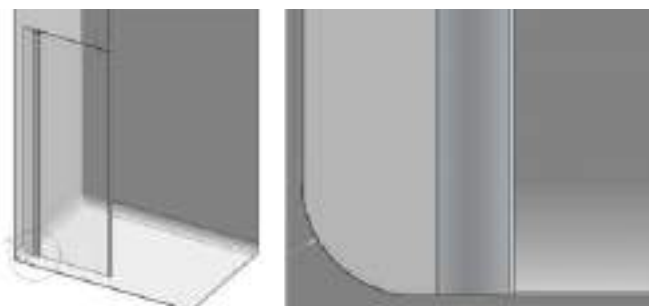

Haven Select | Vinyl Floor Contour Profile Kit

55

42

8

55

Colour for hardware

Polished Chrome

Description	Code	RRP (ex VAT)	RRP (inc VAT)
Vinyl Floor Contour Profile Kit	BP001S	£73.92	£88.70