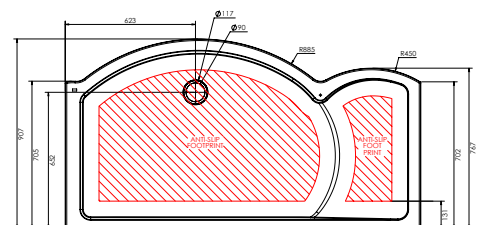

Trays

Width (mm)	Depth (mm)	Height (mm)	Handing	Code	RRP (ex VAT)	RRP (inc VAT)
1700	700	50	Left Hand	RCG177L	£554.18	£665.02
1700	700	50	Right Hand	RCG177R	£554.18	£665.02

Colour hardware

Polished Chrome

Tray Colour Finish

White

Right Hand

Bi-Fold Door Frameless

TOTAL HEIGHT

1967 mm

Corner Fitting

Description	Size (mm)	Adjustment (mm)	Aperture (mm)	Code	RRP (ex VAT)	RRP (inc VAT)
Bi-Fold Door	760	715 - 735	620	N2V7613C	£899.98	£1,079.97
Bi-Fold Door	800	755 - 775	660	N2V813C	£899.98	£1,079.97
Bi-Fold Door	900	855 - 875	760	N2V913C	£966.92	£1,160.31
Bi-Fold Door	1000	955 - 975	860	N2V1013C	£1,033.88	£1,240.65
Side Panel*	760	715 - 735	-	N2R7613	£475.11	£570.13
Side Panel*	800	755 - 775	-	N2R813	£475.11	£570.13
Side Panel*	900	855 - 875	-	N2R913	£514.27	£617.13
Side Panel*	1000	955 - 975	-	N2R1013	£557.84	£669.41

* Side Panel supplied with optional brace bar

Alcove Fitting

Description	Size (mm)	Adjustment (mm)	Aperture (mm)	Code	RRP (ex VAT)	RRP (inc VAT)
Bi-Fold Door	760	710 - 750	590	N2V7613	£899.98	£1,079.97
Bi-Fold Door	800	750 - 790	630	N2V813	£899.98	£1,079.97
Bi-Fold Door	900	850 - 890	730	N2V913	£966.92	£1,160.31
Bi-Fold Door	1000	950 - 990	830	N2V1013	£1,033.88	£1,240.65