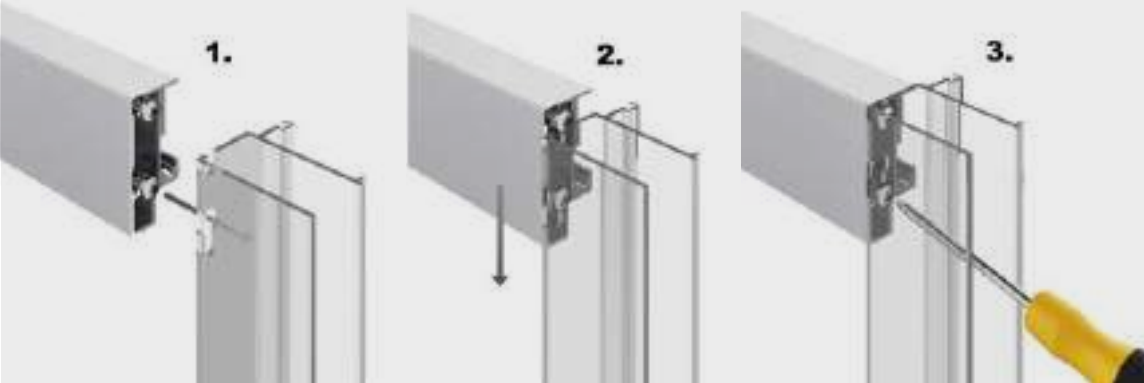

FastFix

S Y S T E M

FastFix Assembly

Included on Roman Sliding Door Enclosures

The FastFix Assembly system is designed so that the final mainframe installation is a 'slot and tighten' exercise, which can be done literally in seconds. Consequently, the main profiles effortlessly link together as the structure is assembled onsite. As much of the process as possible is now pre-assembled in the Roman factory to ensure that the final installation in the bathroom is simple, quick and easy.

SECONDS

PRE-ASSEMBLED

3

THREE STEP