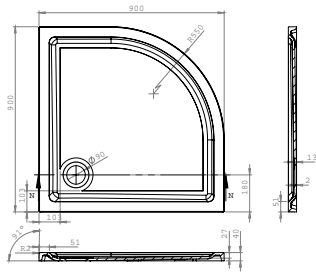

Riser Kit Height: 100mm

Colour Finish

White

Chrome Waste included with tray

Shower Trays Collections

Anti-Slip Quadrant Trays

Image shown as Left hand

Chrome Waste included with tray