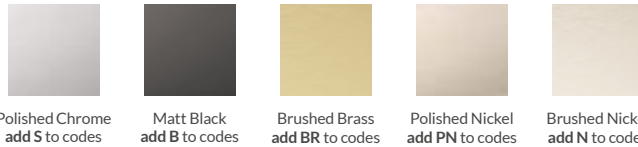

Colour options for hardware

Polished Chrome
add S to codes

Matt Black
add B to codes

Brushed Brass
add BR to codes

Polished Nickel
add PN to codes

Brushed Nickel
add N to codes