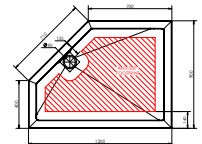

Right Hand

Chrome Waste included with tray