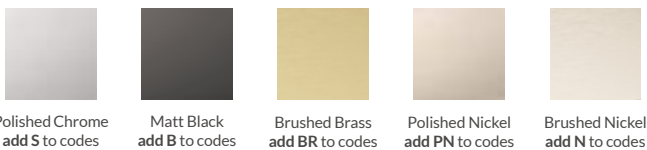

Bath Screens *Collections*

Liberty | Hinged Bath Screen

TOTAL HEIGHT
1500 mm

Glass (mm)	Width (mm)	Adjustment (mm)	Code	RRP (ex VAT)	RRP (inc VAT)
8	805	N/A	KLB13	£714.18	£857.02
10	805	N/A	TLB13	£793.54	£952.25

- Power shower approved

Colour options for hardware

Liberty | Hinged In-Line Bath Screen

TOTAL HEIGHT
1500 mm

Glass (mm)	Width (mm)	Adjustment (mm)	Code	RRP (ex VAT)	RRP (inc VAT)
8	1011	998 - 1012	KLBV13	£793.54	£952.25
10	1011	998 - 1012	TLBV13	£881.70	£1,058.04

- Power shower approved

Colour options for hardware

Liberty | Black Grid Fixed Bath Screen

TOTAL HEIGHT
1500 mm

Glass (mm)	Width (mm)	Adjustment (mm)	Code	RRP (ex VAT)	RRP (inc VAT)
10	800	N/A	KLBSGPB	£672.19	£806.63

- Power shower approved

Colour hardware