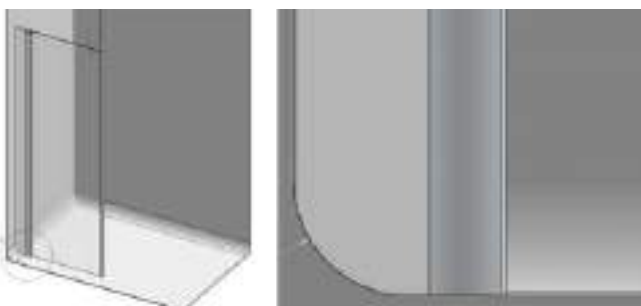

Haven Select | Vinyl Floor Contour Profile Kit

55   Colour for hardware

Description	Code	RRP (ex VAT)	RRP (inc VAT)
Vinyl Floor Contour Profile Kit	BP001S	£73.92	£88.70