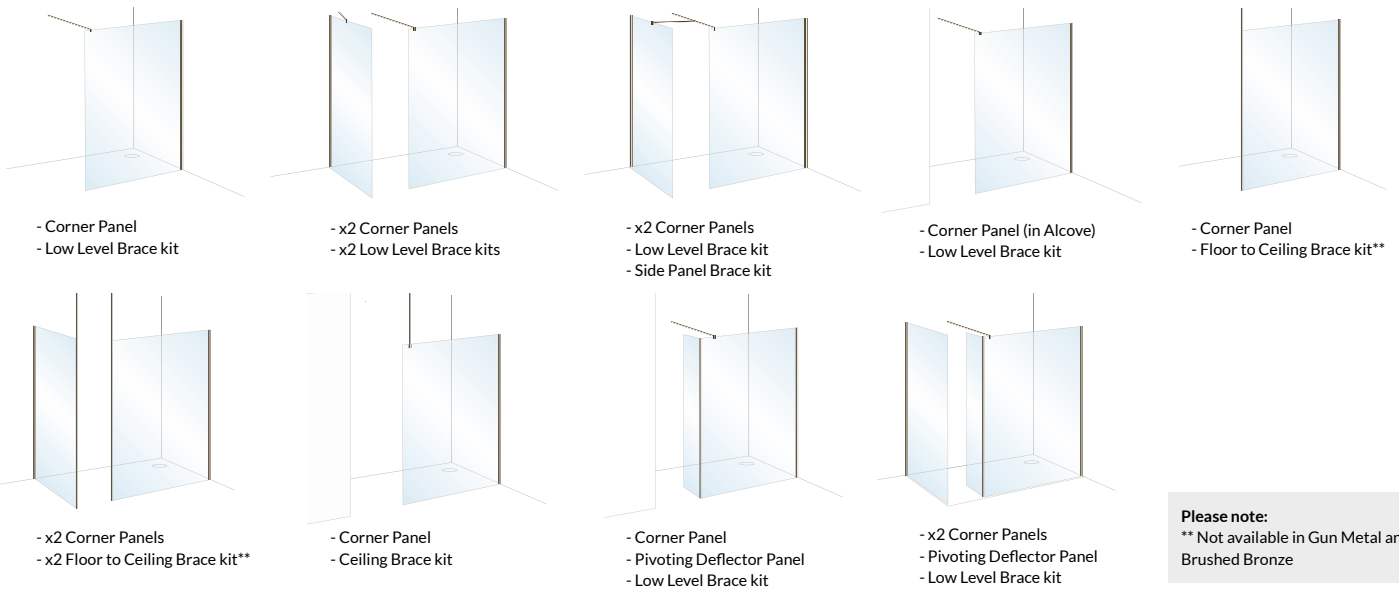

Please note:
** Not available in Gun Metal and Brushed Bronze