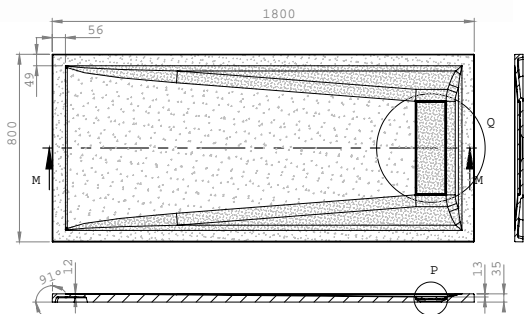

The waste flow rate is 39 LPM (Litres per minute)

Colour options for Waste Cover Cap

Infinity Slate Trays

Width (mm)	Depth (mm)	Height (mm)	Code	RRP (ex VAT)	RRP (inc VAT)	
800	800	35	IGS80	£510.39	£612.47	
1000	800	35	IGS108	£520.71	£624.86	
1200	800	35	IGS128	£585.48	£702.57	
1200	900	35	IGS129	£621.46	£745.75	
1400	800	35	IGS148	£653.84	£784.61	
1400	900	35	IGS149	£675.52	£810.62	
1500	800	35	IGS158	£675.52	£810.62	
1600	800	35	IGS168	£682.69	£819.22	
1600	900	35	IGS169	£779.93	£935.92	
1700	800	35	IGS178	£779.93	£935.92	
1800	800	35	IGS188	£787.03	£944.44	
			Roman Tray Waste - No Cap	RDTW02	£50.00	£60.00