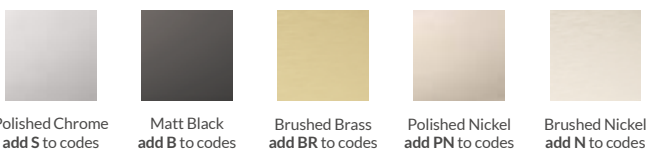

Bath Screens *Collections*

Liberty | Hinged Bath Screen

TOTAL HEIGHT
1500 mm

Glass (mm)	Width (mm)	Adjustment (mm)	Code	RRP (ex VAT)	RRP (inc VAT)
8	805	N/A	KLB13	£714.18	£857.02
10	805	N/A	TLB13	£793.54	£952.25

- Power shower approved

Colour options for hardware

Liberty | Hinged In-Line Bath Screen

TOTAL HEIGHT
1500 mm

Glass (mm)	Width (mm)	Adjustment (mm)	Code	RRP (ex VAT)	RRP (inc VAT)
8	1011	998 - 1012	KLBV13	£793.54	£952.25
10	1011	998 - 1012	TLBV13	£881.70	£1,058.04

- Power shower approved

Colour options for hardware

Liberty | Black Grid Fixed Bath Screen

TOTAL HEIGHT
1500 mm

Glass (mm)	Width (mm)	Adjustment (mm)	Code	RRP (ex VAT)	RRP (inc VAT)
10	800	N/A	KLBSGPB	£672.19	£806.63

- Power shower approved

Colour hardware