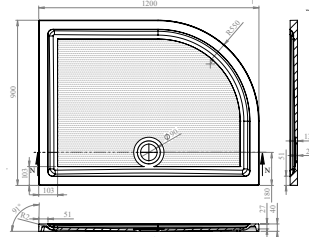

Riser Kit Height: 100mm

Colour Finish

White

Chrome Waste included with tray

Shower Trays Collections

Anti-Slip Quadrant Trays

Image shown as Left hand

Chrome Waste included with tray