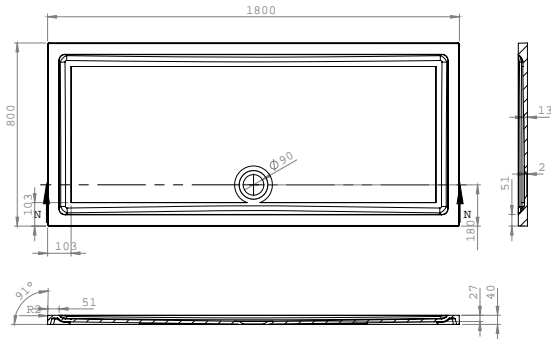

Rectangular Trays

Width (mm)	Depth (mm)	Height (mm)	Code	RRP (ex VAT)	RRP (inc VAT)
800	700	40	RSTG87	£256.10	£307.32
900	700	40	RSTG97	£256.10	£307.32
900	760	40	RSTG976	£256.10	£307.32
900	800	40	RSTG98	£256.10	£307.32
1000	700	40	RSTG107	£279.22	£335.06
1000	800	40	RSTG108	£304.92	£365.90
1000	900	40	RSTG109	£304.92	£365.90
1100	800	40	RSTG118	£304.92	£365.90
1200	700	40	RSTG127	£307.21	£368.65
1200	760	40	RSTG1276	£307.21	£368.65
1200	800	40	RSTG128	£309.21	£371.05
1200	900	40	RSTG129	£313.92	£376.70
1300	800	40	RSTG138	£432.96	£519.55
1400	700	40	RSTG147	£432.96	£519.55
1400	800	40	RSTG148	£442.06	£530.47
1400	900	40	RSTG149	£464.26	£557.11
1500	800	40	RSTG158	£519.33	£623.20
1500	900	40	RSTG159	£519.33	£623.20
1600	700	40	RSTG167	£519.33	£623.20
1600	800	40	RSTG168	£552.37	£662.84
1600	900	40	RSTG169	£563.10	£675.72
1700	700	40	RSTG177	£588.77	£706.52
1700	760	40	RSTG1776	£588.77	£706.52
1700	800	40	RSTG178	£614.77	£737.72
1700	900	40	RSTG179	£627.10	£752.52
1800	800	40	RSTG188	£680.85	£817.02

Riser Kit Height: 100mm

Colour Finish

Chrome Waste included with tray