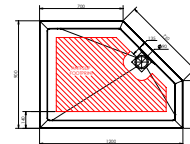

Colour Finish

Left Hand