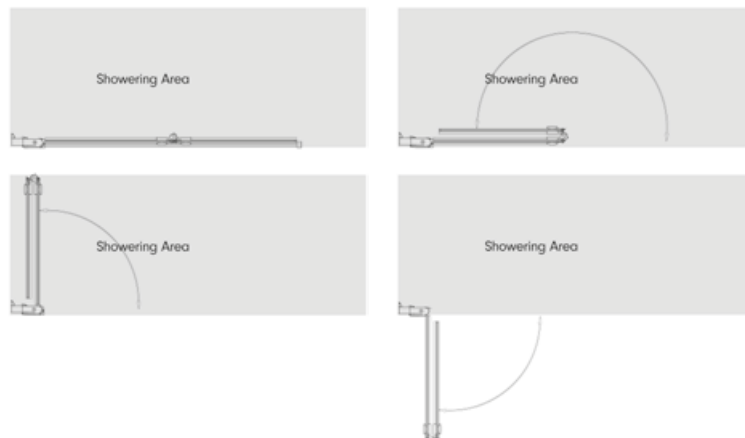

Wetroom Panels *Collections*

Innov8 | Pivoting Wetroom Panels

TOTAL HEIGHT

1967 mm

Size (mm)	Frame	Adjustment (mm)	Code	RRP (ex VAT)	RRP (inc VAT)
400	Polished Chrome	360-380mm	N2FSPM413S	£539.00	£646.80
500	Polished Chrome	460-480mm	N2FSPM513S	£572.00	£686.40
800	Polished Chrome	760-780mm	N2FSPM813S	£660.00	£792.00
900	Polished Chrome	860-880mm	N2FSPM913S	£715.00	£858.00
400	Matt Black	360-380mm	N2FSPM413B	£539.00	£646.80
500	Matt Black	460-480mm	N2FSPM513B	£572.00	£686.40
800	Matt Black	760-780mm	N2FSPM813B	£660.00	£792.00
900	Matt Black	860-880mm	N2FSPM913B	£715.00	£858.00

Colour options for hardware

Please note:
Lead time of 3-4 weeks.

Innov8 | Folding Wetroom Panels

TOTAL HEIGHT

1967 mm

Size (mm)	Adjustment (mm)	Code	RRP (ex VAT)	RRP (inc VAT)
800	760 - 780	N2VC813S	£899.98	£1079.97
900	860 - 880	N2VC913S	£966.92	£1160.31
1000	960 - 980	N2VC1013S	£1033.88	£1240.65

Colour hardware