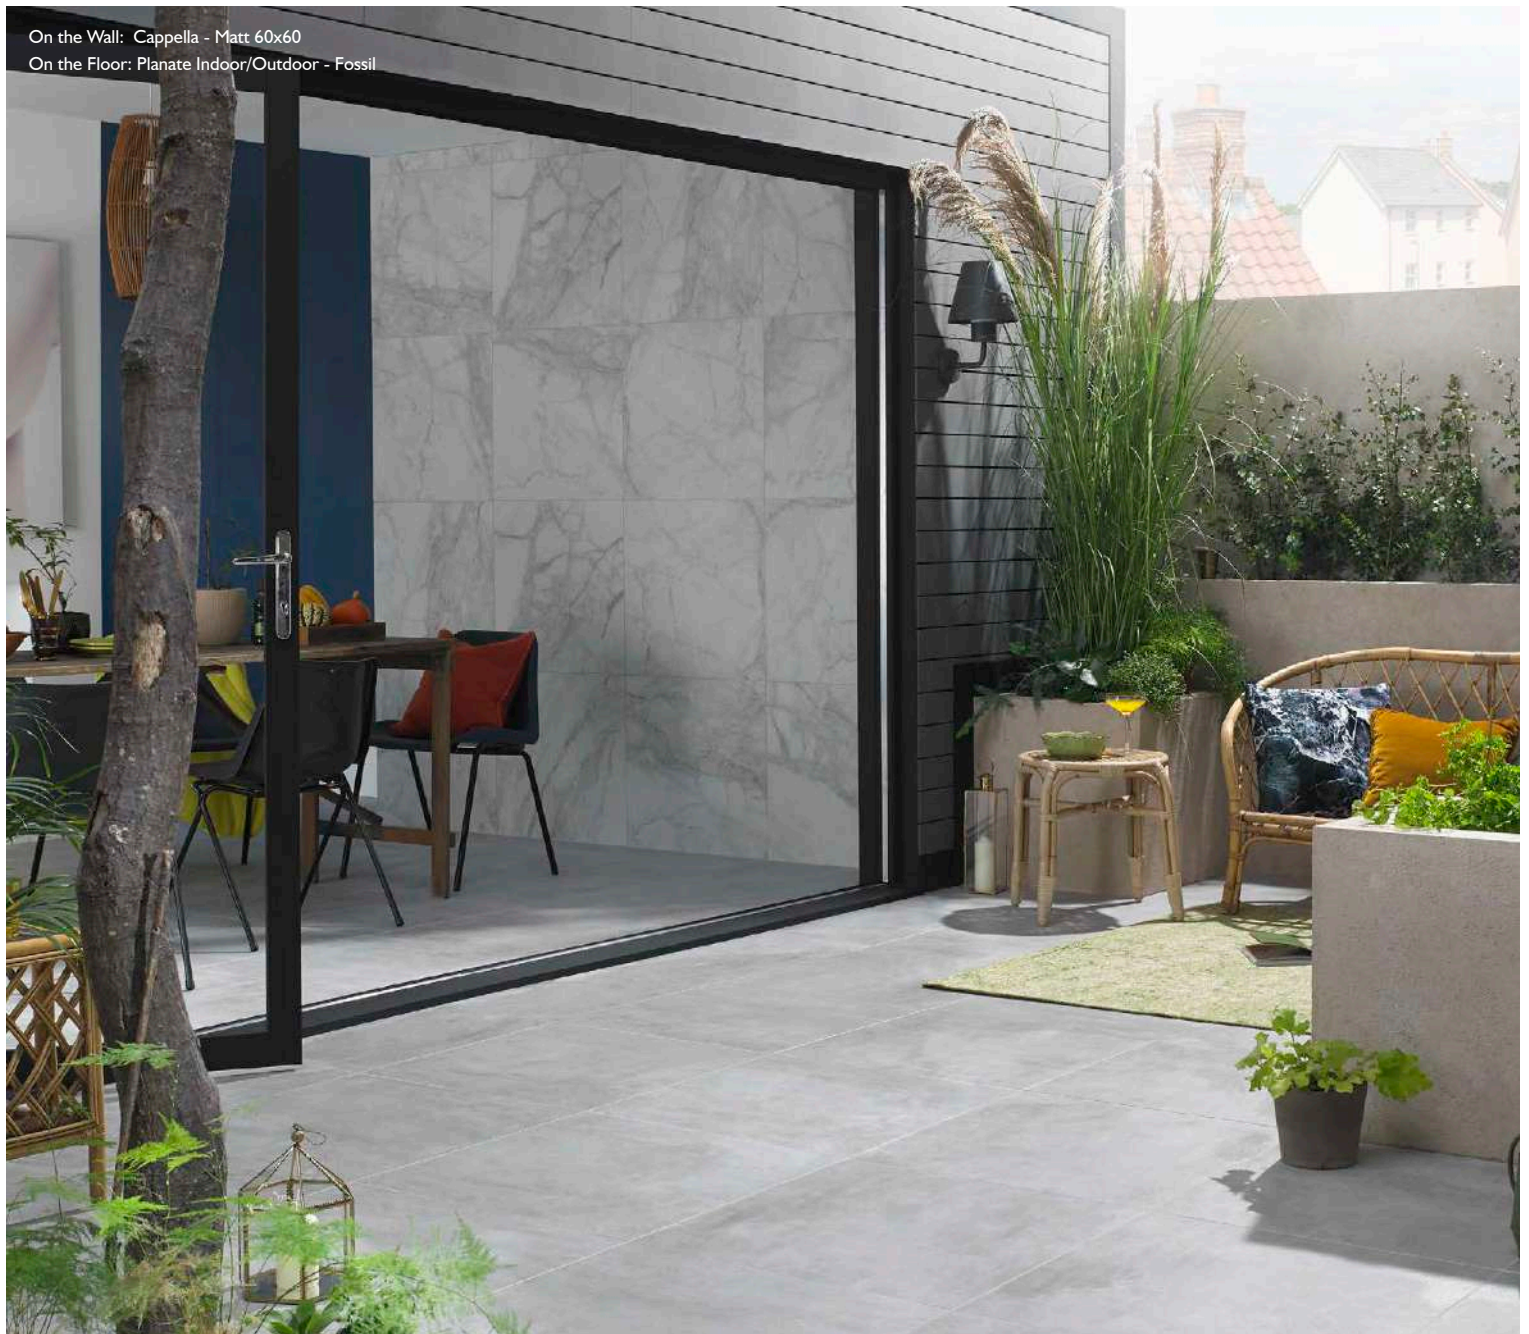

Planate Indoor Outdoor

It's time to blur boundaries with a cohesive indoor-outdoor scheme in your home. Made from high quality porcelain and available in an organic palette of neutral hues; this tonal farrago of concrete and stone has both an internal tile and an external 20mm thick slab tile. The slab tile is specifically designed for outdoor use with an R11 anti-slip finish and can be used alone or to provide a cohesive extension to your living spaces.

W	F	B	F	S	
600x600x9mm	34708	Gunmetal	600x600x20mm	36587	Gunmetal Outdoor
34720	Fossil		36590	Fossil Outdoor	
34712	Plaster		36588	Plaster Outdoor	
600x300x9mm	34706	Gunmetal			
	34718	Fossil			
	34710	Plaster			

On the Wall: Cappella - Matt 60x60
On the Floor: Planate Indoor/Outdoor - Fossil