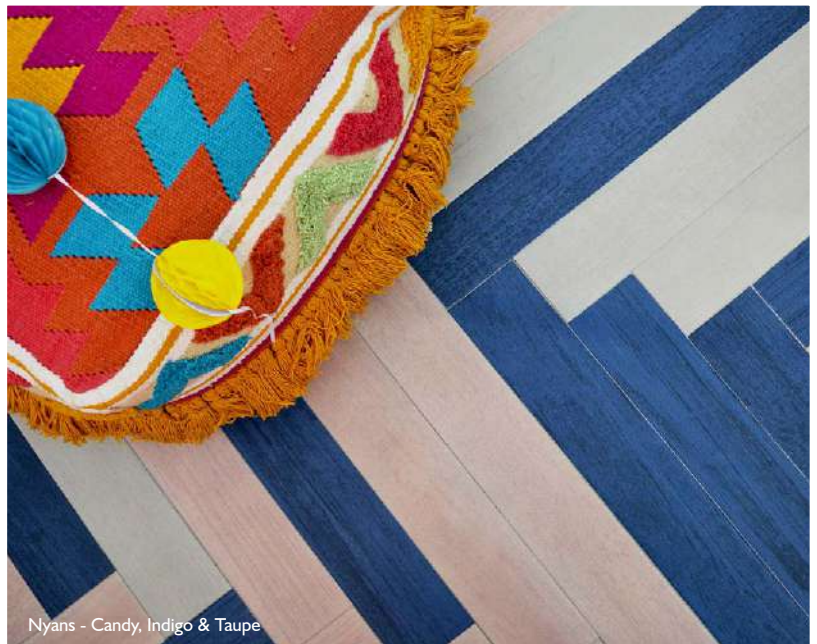

Nyans

A regular at the Ideal Home Show, this deluxe wood effect collection is made from durable porcelain in a quirky palette of six tinted wood hues. This versatile slimline plank provides endless layout opportunities that allow you to generate unique colour schemes and introduce stylish statements that reflect your personality.

W	F	3
38986	Island	38981
38984	Candy	38982
38985	Taupe	38983
		Pewter
		Indigo
		Ocean

Tile information:

W Wall F Floor A Requires Sealing