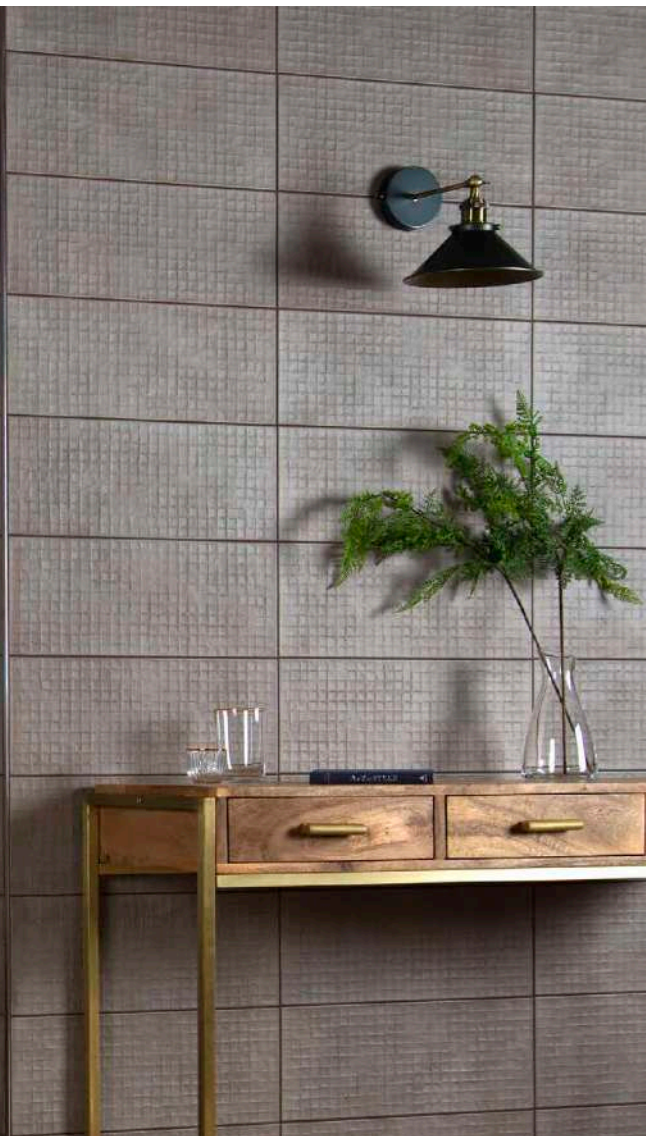

Stucco

Take on a rustic elegance within your interior spaces; this luxury ceramic collection available in four neutral hues, is reminiscent of traditional Italian stucco rendered walls. The lattice decor tile even has an authentic textured grid design to highlight points of interest, enhancing tactility in an otherwise subdued scheme.

W	F	L
500x200x9mm		
39064	Arabica Plaster	
39058	Umber Plaster	
39060	Chickpea Plaster	
39062	Bone Plaster	
500x200x10.5mm		
39065	Arabica Lattice	
39059	Umber Lattice	
39061	Chickpea Lattice	
39063	Bone Lattice	
W	F	L
450x450x8.5mm		
39138	Arabica Floor	
39135	Umber Floor	
39136	Chickpea Floor	
39137	Bone Floor