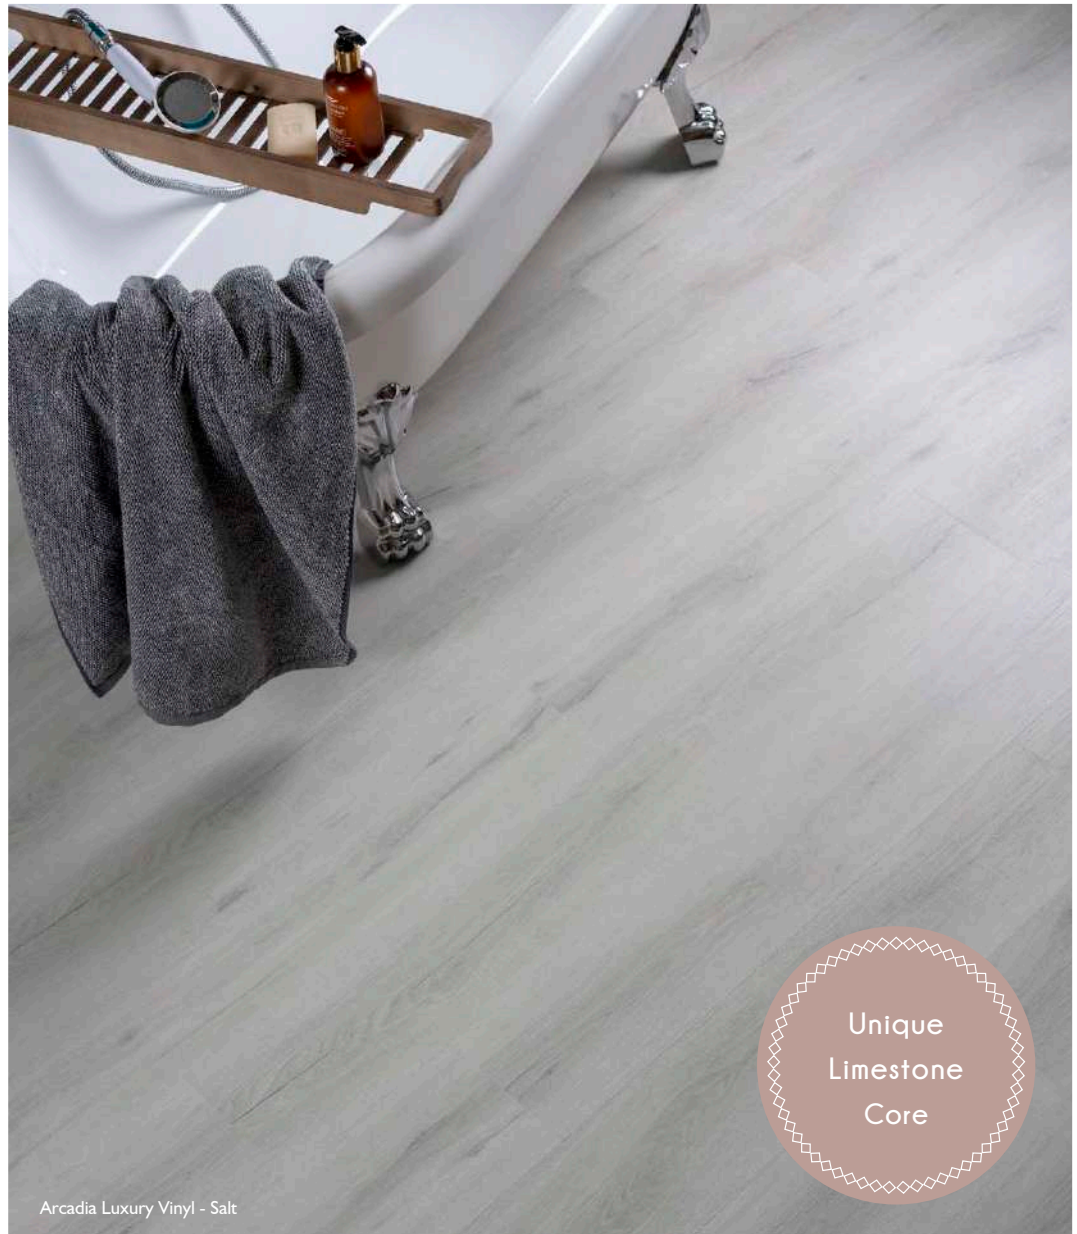

Arcadia Luxury Vinyl - Salt