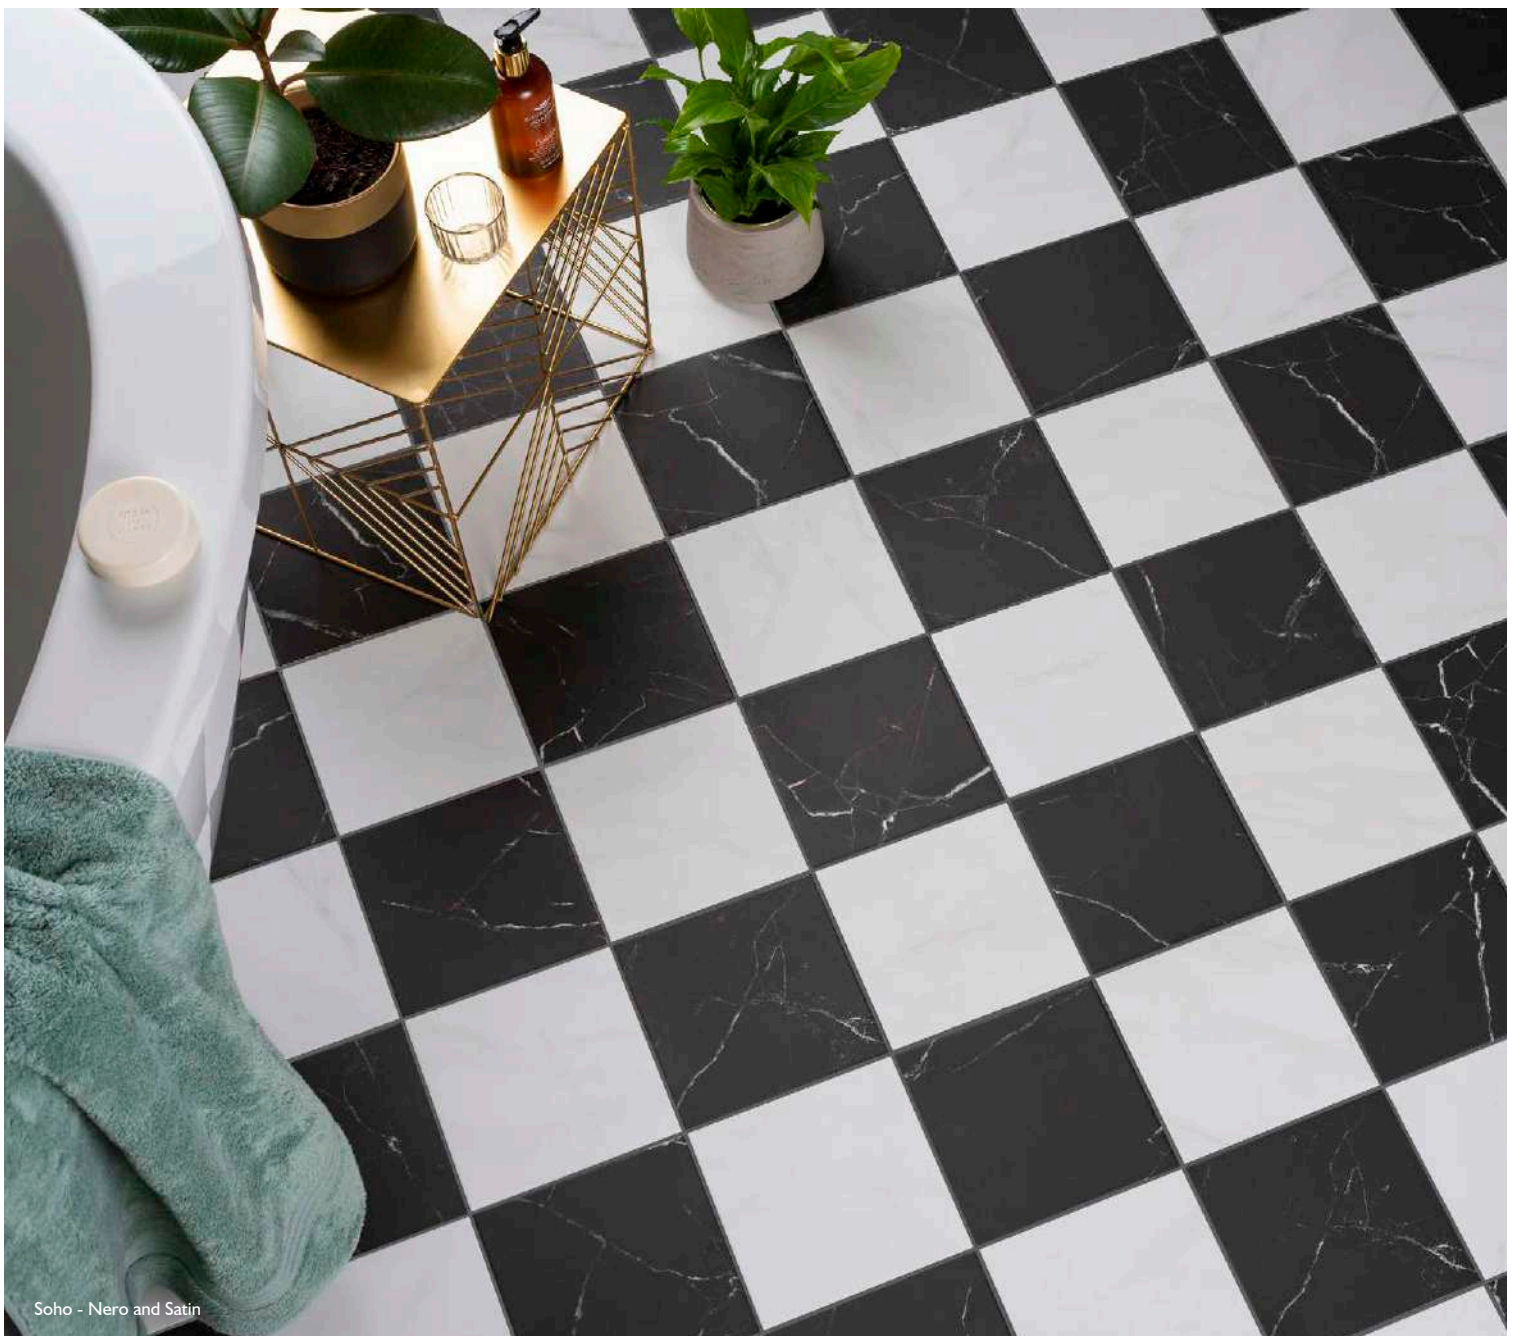

Soho

Create a glamorous, on trend statement in your home with these monochromatic, marble effect tiles. The subtle veined design, reminiscent of natural marble allows for traditional checkerboard designs as well as opulent style in a single colour; made from porcelain, these small format tiles are durable, long lasting and suitable for both floors and walls.

W F B
185x185x8mm
38591 Nero
38592 Satin

Soho - Nero and Satin

Tile information:

W Wall

F Floor

A Requires Sealing