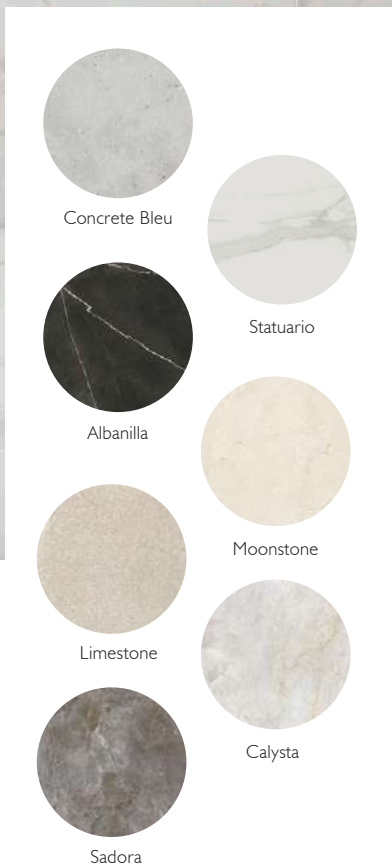

W	F	A
		1200x600x10.5mm
		39683 Calysta Polished
		39684 Sadora Polished
		39687 Statuario Polished
		43384 Statuario Matt
		39686 Albanilla Matt
		39688 Moonstone Polished
		43635 Limestone Matt
		39685 Concrete Bleu Polished

Belgravia

Refine your style with seven luxurious marble and concrete options; manufactured in a large format 120x60 size from high quality porcelain, these tiles each have multiple faces to enhance a lifelike appearance for a sophisticated natural look.