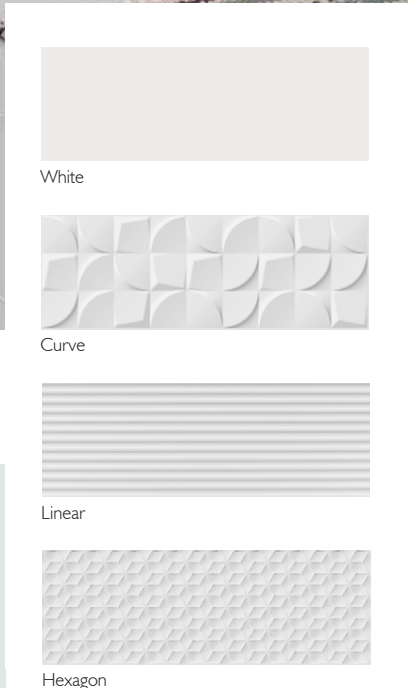

W	E
900x300x10.4mm	
38447	White Gloss
38450	White Matt
38445	Curve Gloss
38446	Curve Matt
38448	Linear Gloss
38449	Linear Matt
38443	Hexagon Gloss
38444	Hexagon Matt