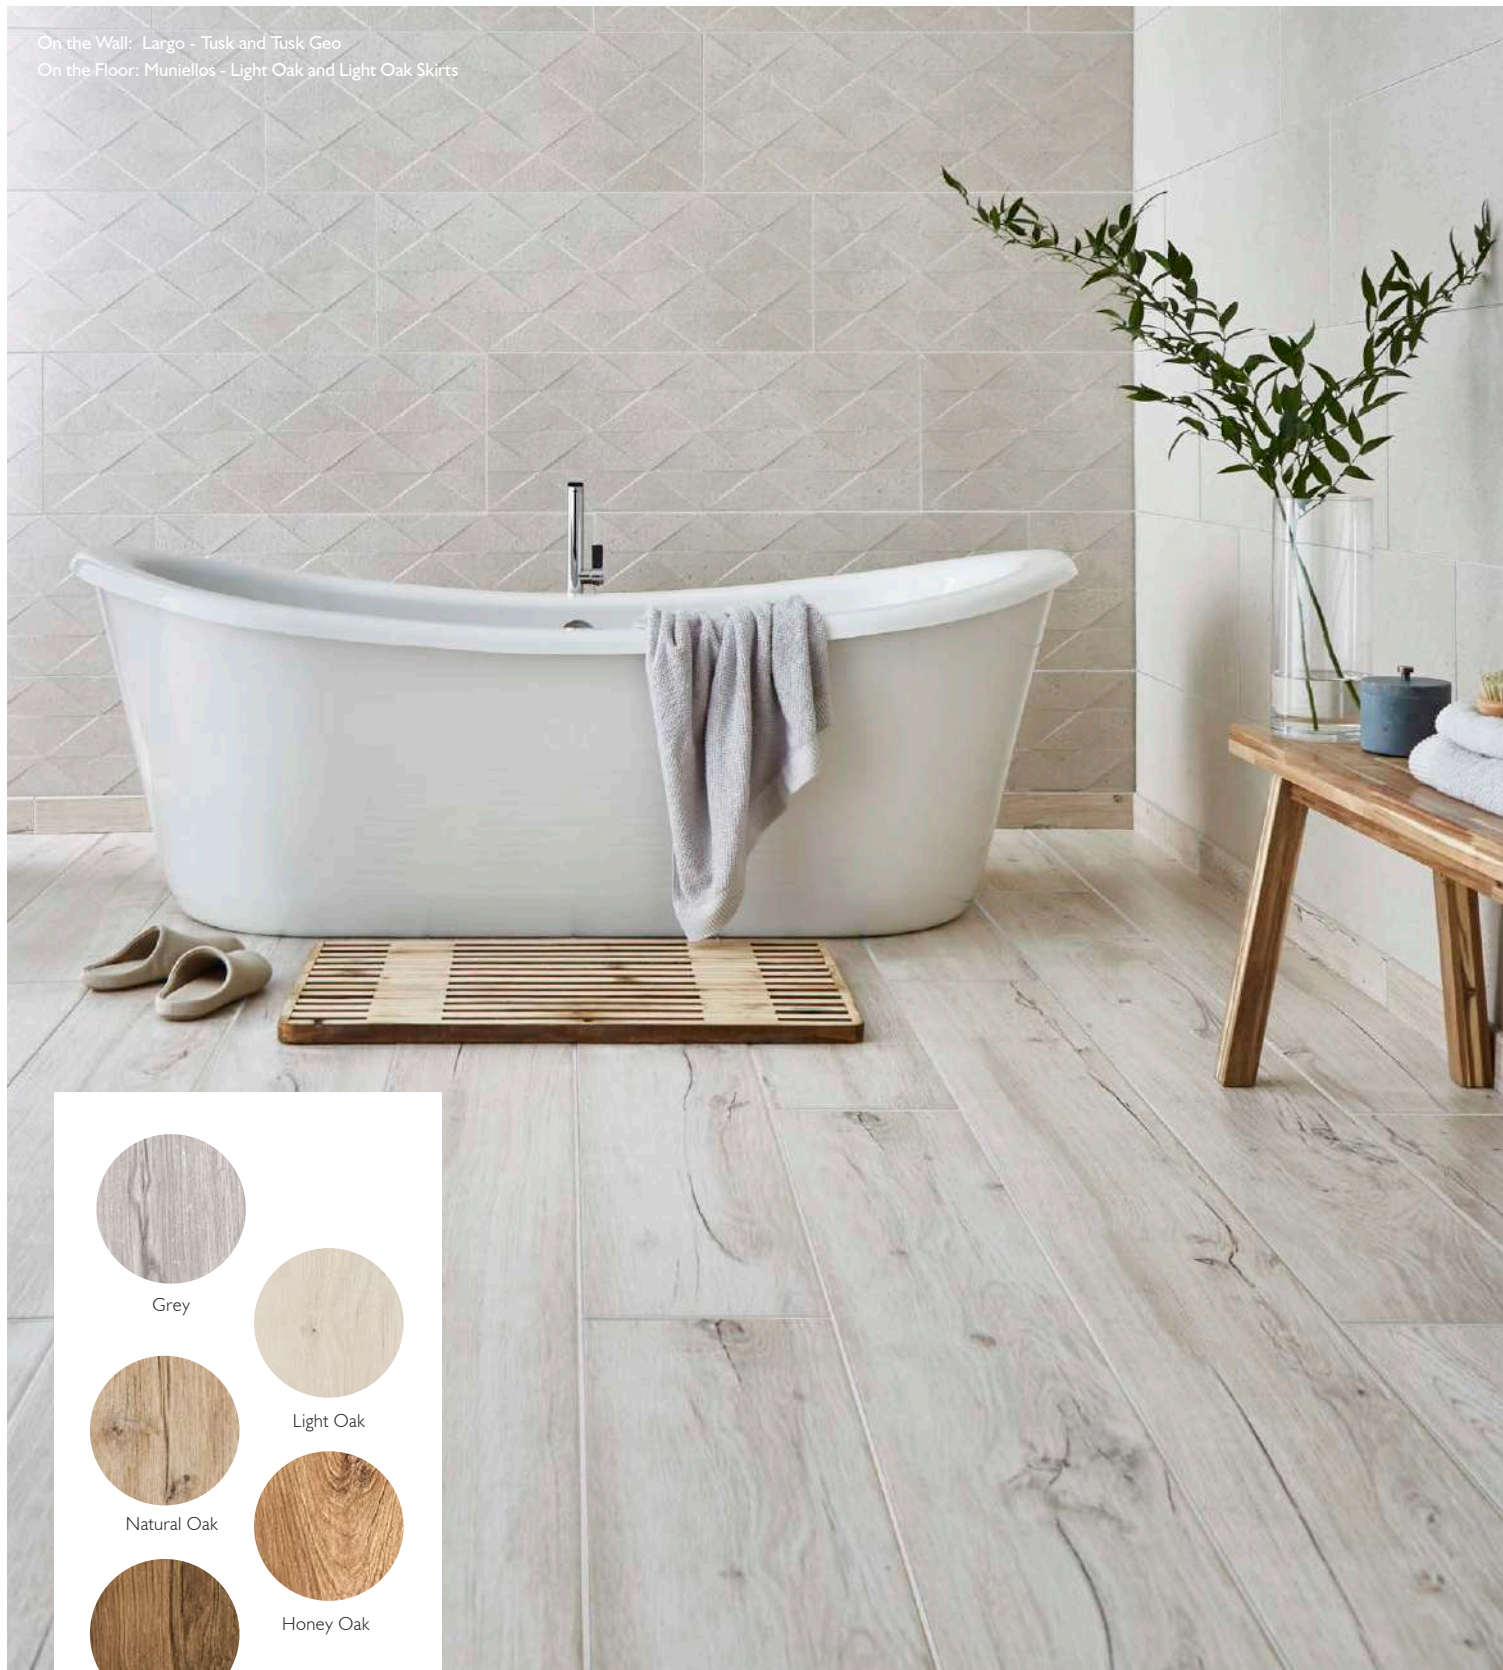

A Under £5 Each

B £5 - £10 Each

C £11 - £20 Each

D £21+ Each

On the Wall: Largo - Tusk and Tusk Geo
 On the Floor: Muniellos - Light Oak and Light Oak Skirts

Grey

Light Oak

Natural Oak