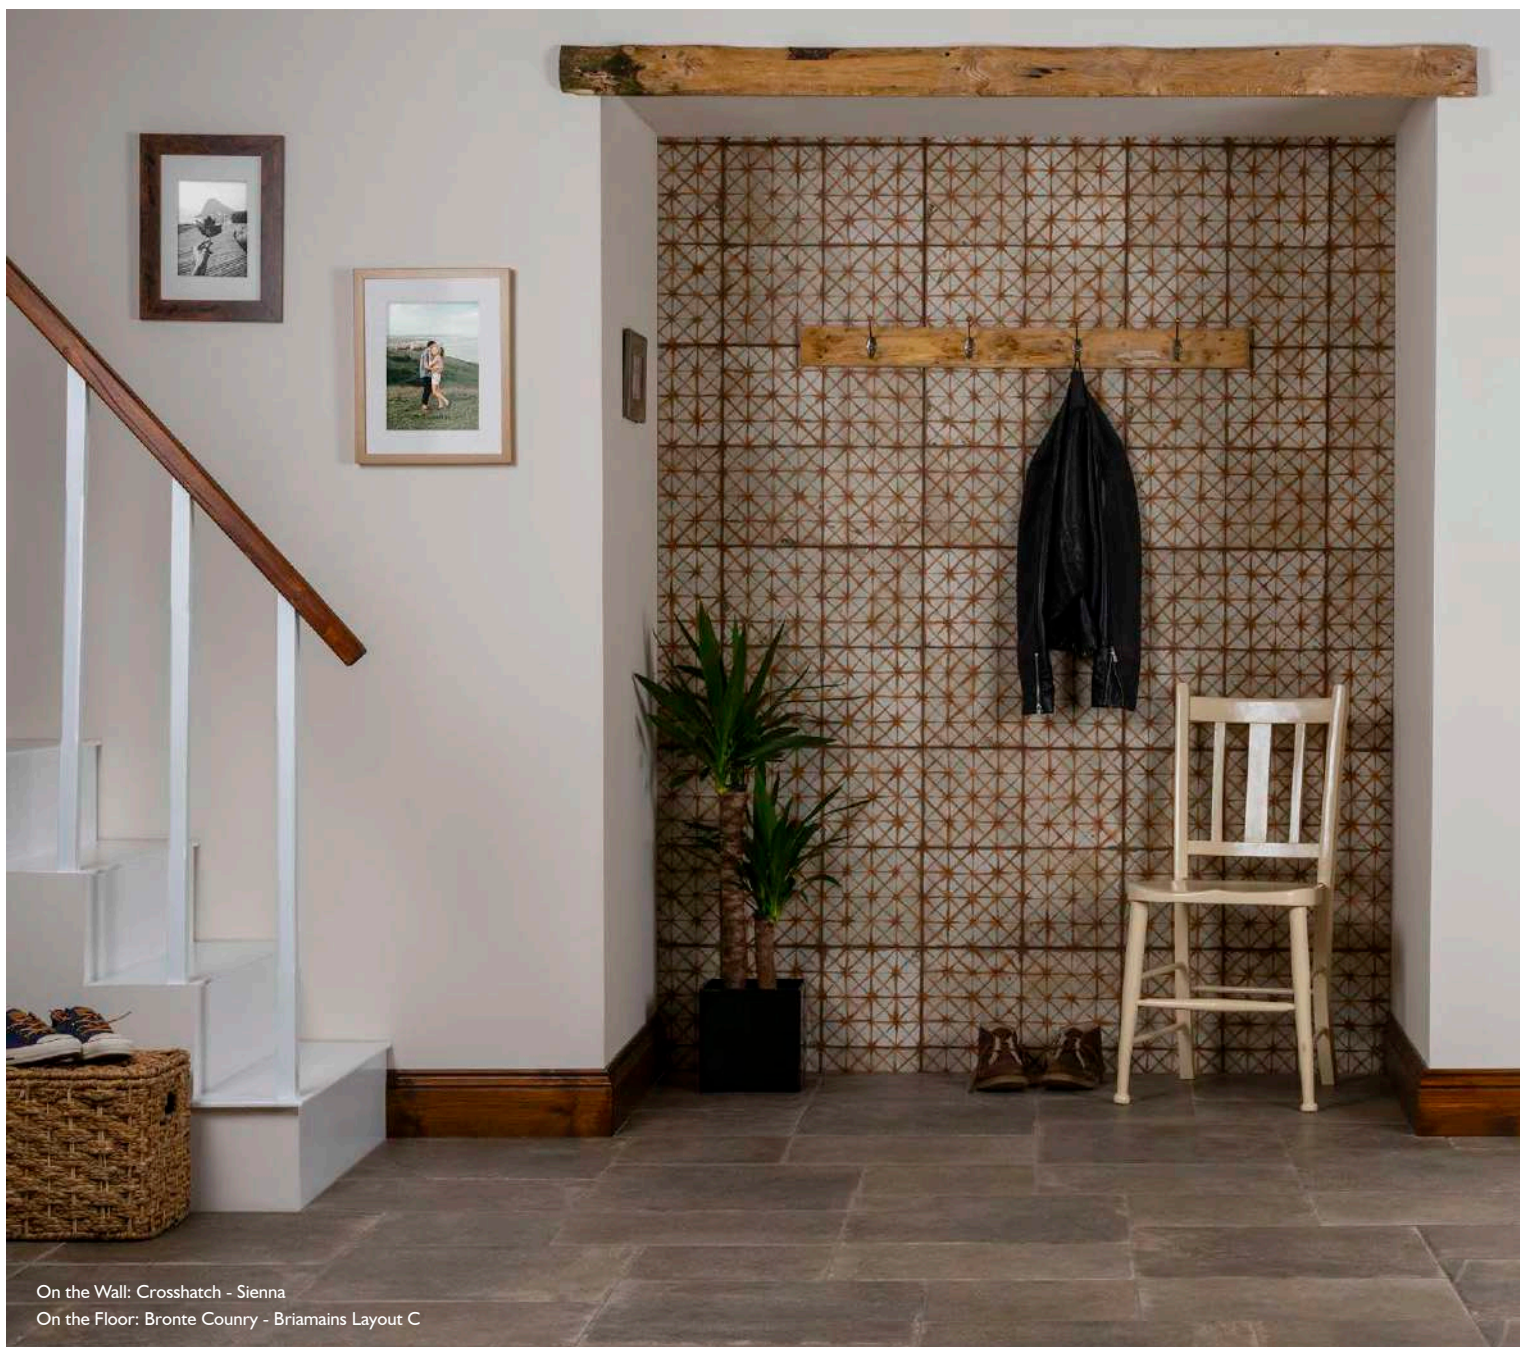

Wildfell

Briamains

Fieldhead

Thrushcross

Ferndean

On the Wall: Crosshatch - Sienna
On the Floor: Bronte Country - Briamains Layout C

Price groups / Sqm

- 1 Under £15 / Sqm 2 £16 - £25 / Sqm 3 £26 - £40 / Sqm 4 £41+ / Sqm