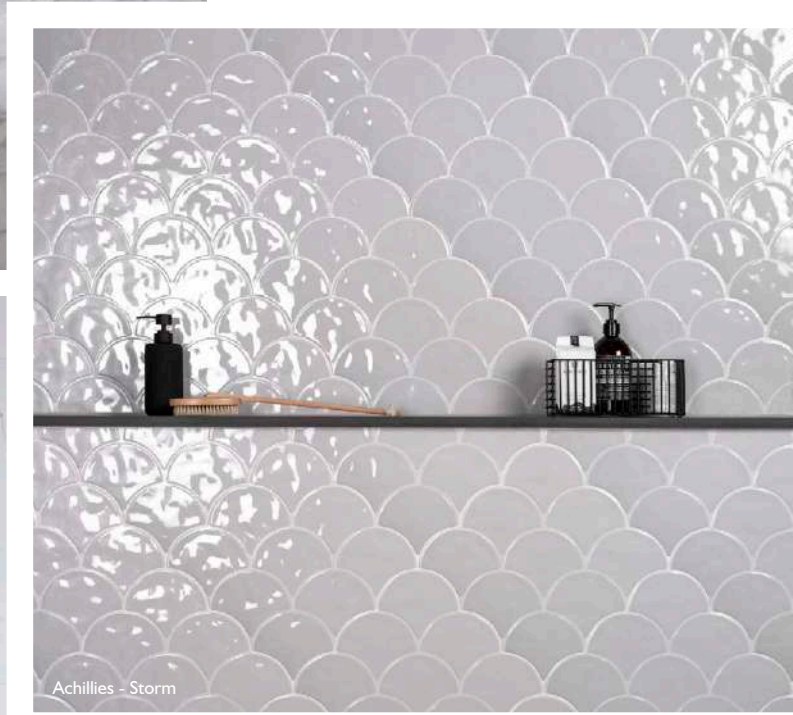

Achillies - Storm