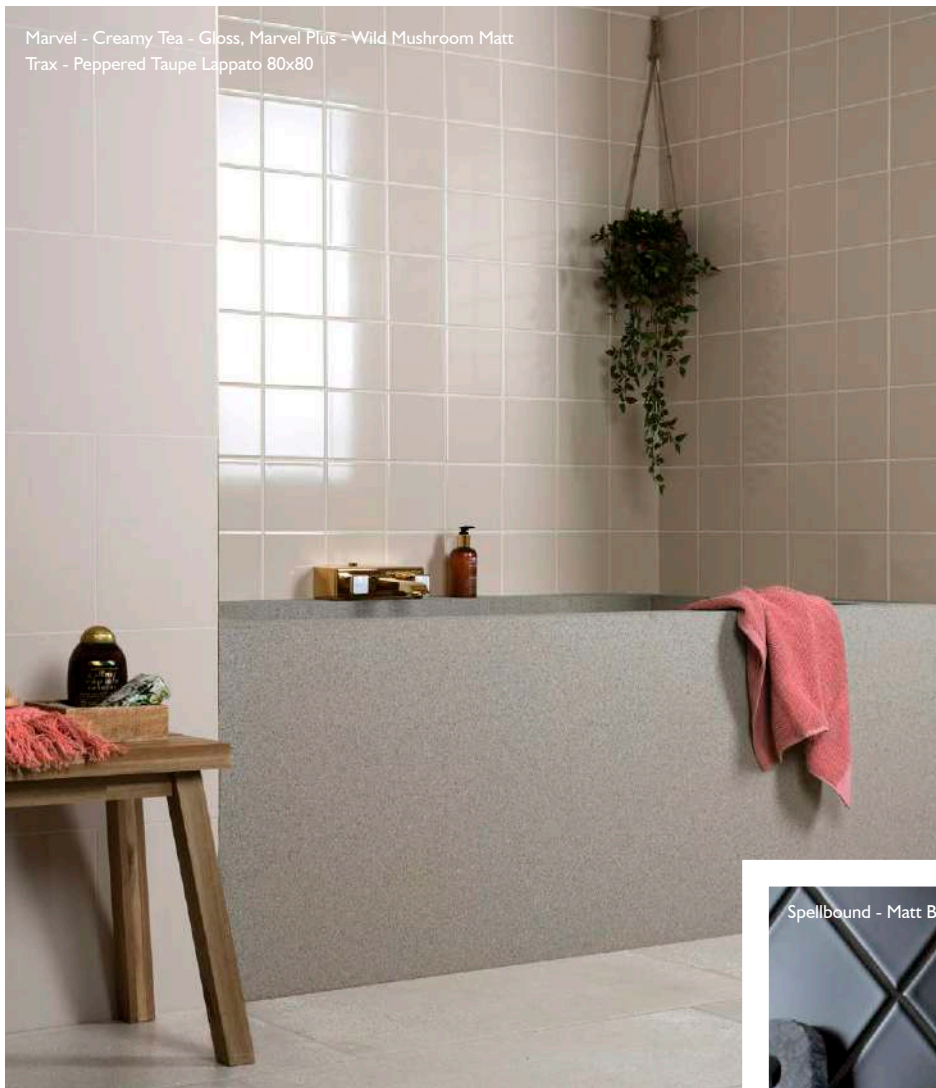

Marvel - Creamy Tea - Gloss, Marvel Plus - Wild Mushroom Matt
 Trax - Peppered Taupe Lappato 80x80

Squares

Although some say it never went out of fashion due to commodity, the square is back. The modern grid effect that took center stage during the 50's and 60's has been renewed; the power of fashion and pop culture (Instagram) has pushed these classic equilaterals into contemporary combinations with chic, quirky elements.