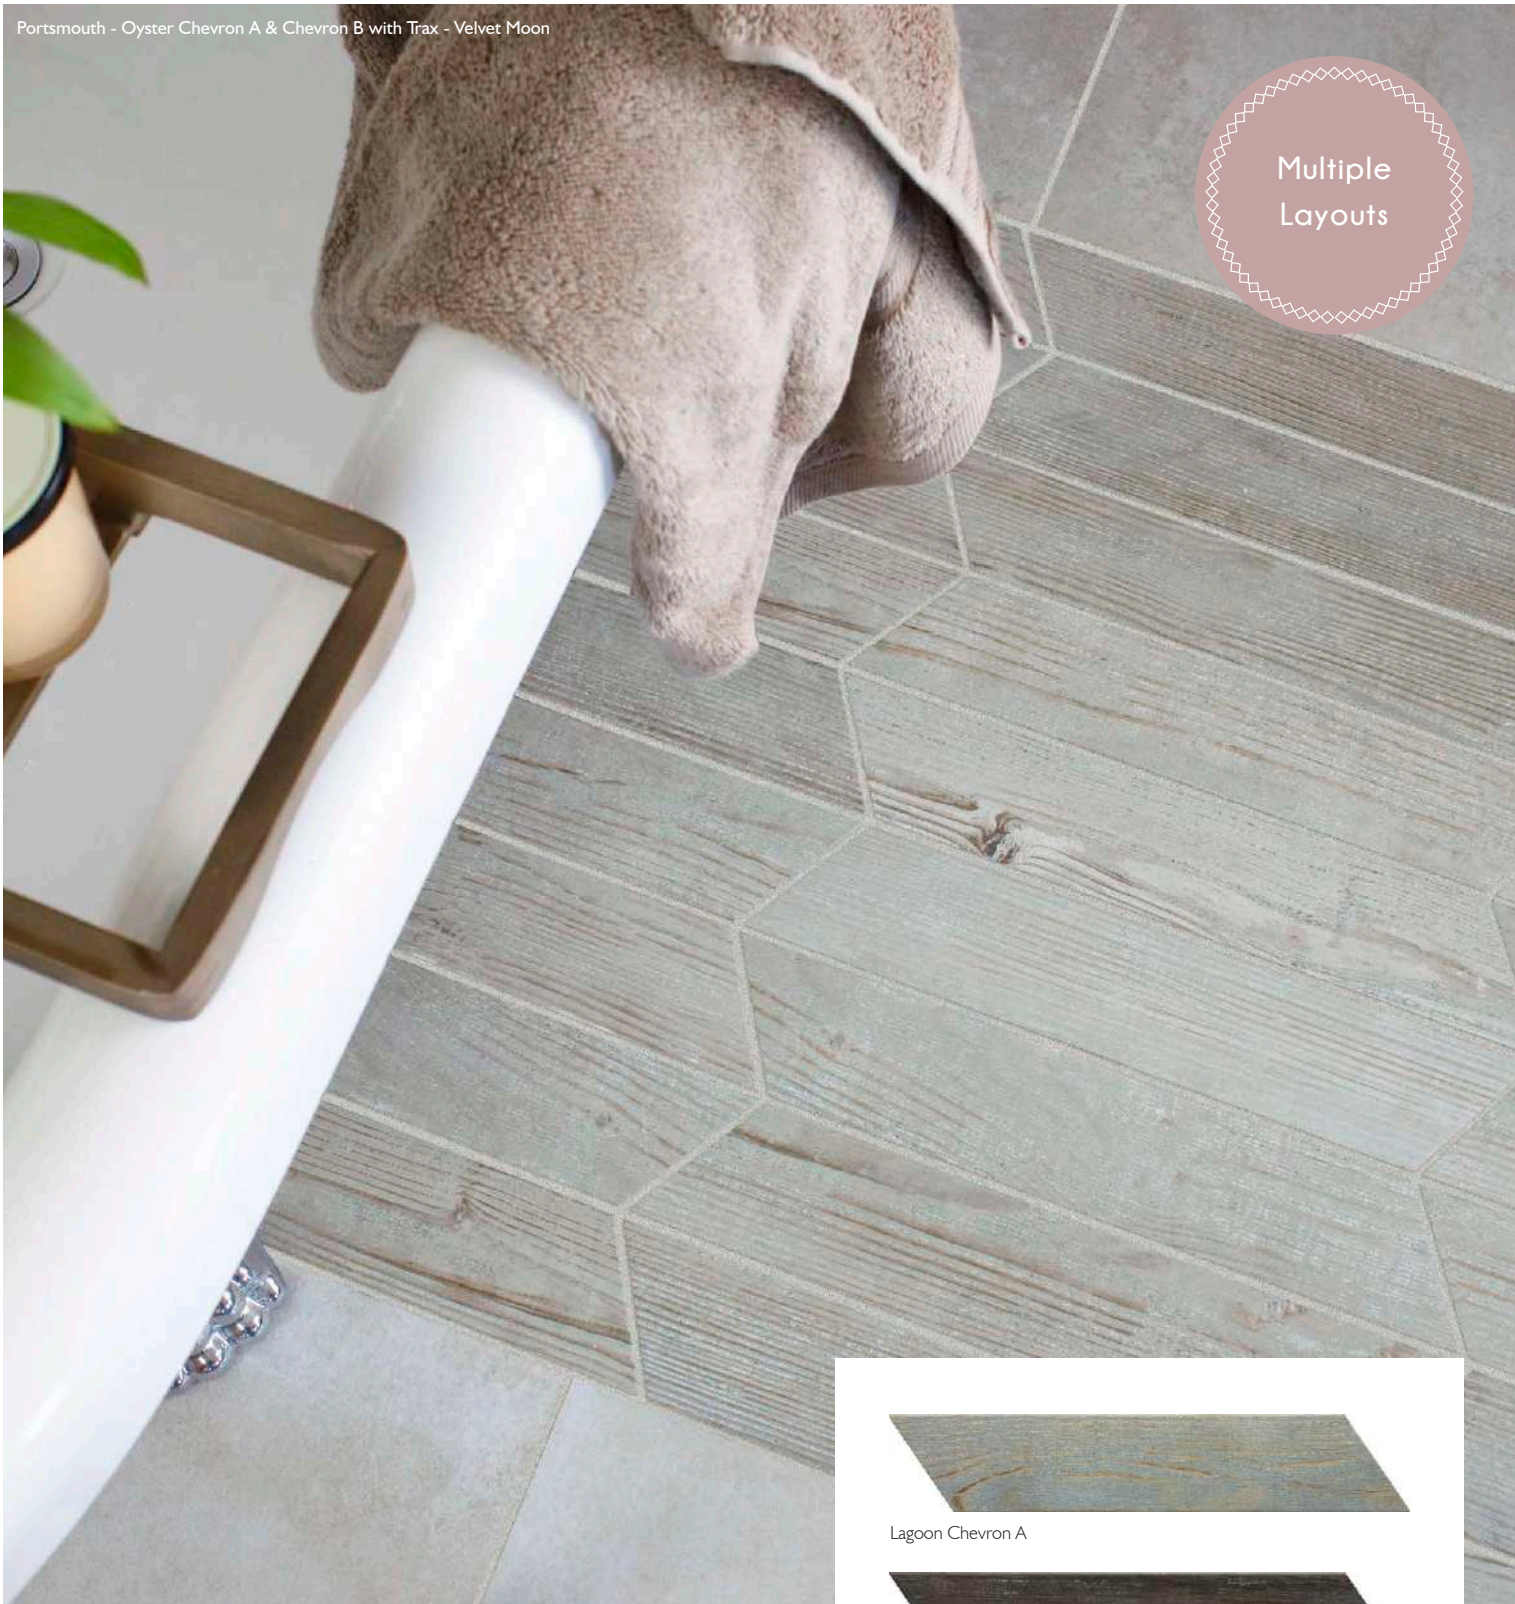

Bermuda

W F 2

185x185x8mm		
38598 Plum Blush	38597 Moondust	
38593 Shroom	38596 Bubblegum	
38595 Patina	38594 Bermuda	

Multiple
Layouts

Portsmouth

Piece together a contemporary chevron display comprised of cool and dark hues reminiscent of treated driftwood. Each nautical hue is available in both a Chevron A and Chevron B (reversed), as well as a traditional wood plank to allow for multiple layout designs and enhanced personalisation.