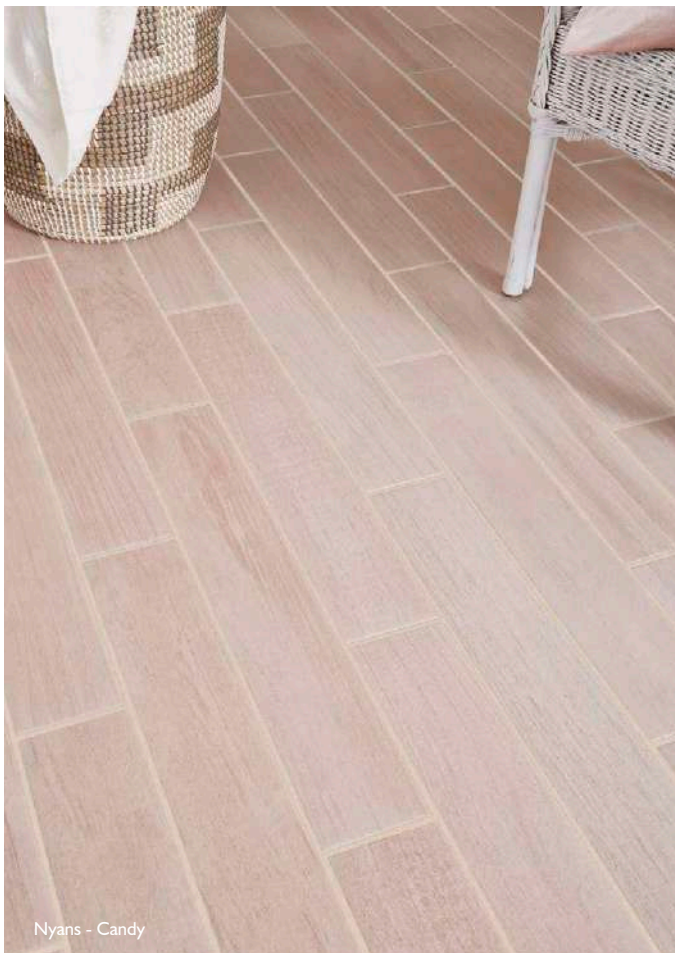

Nyans - Ocean

Nyans - Candy