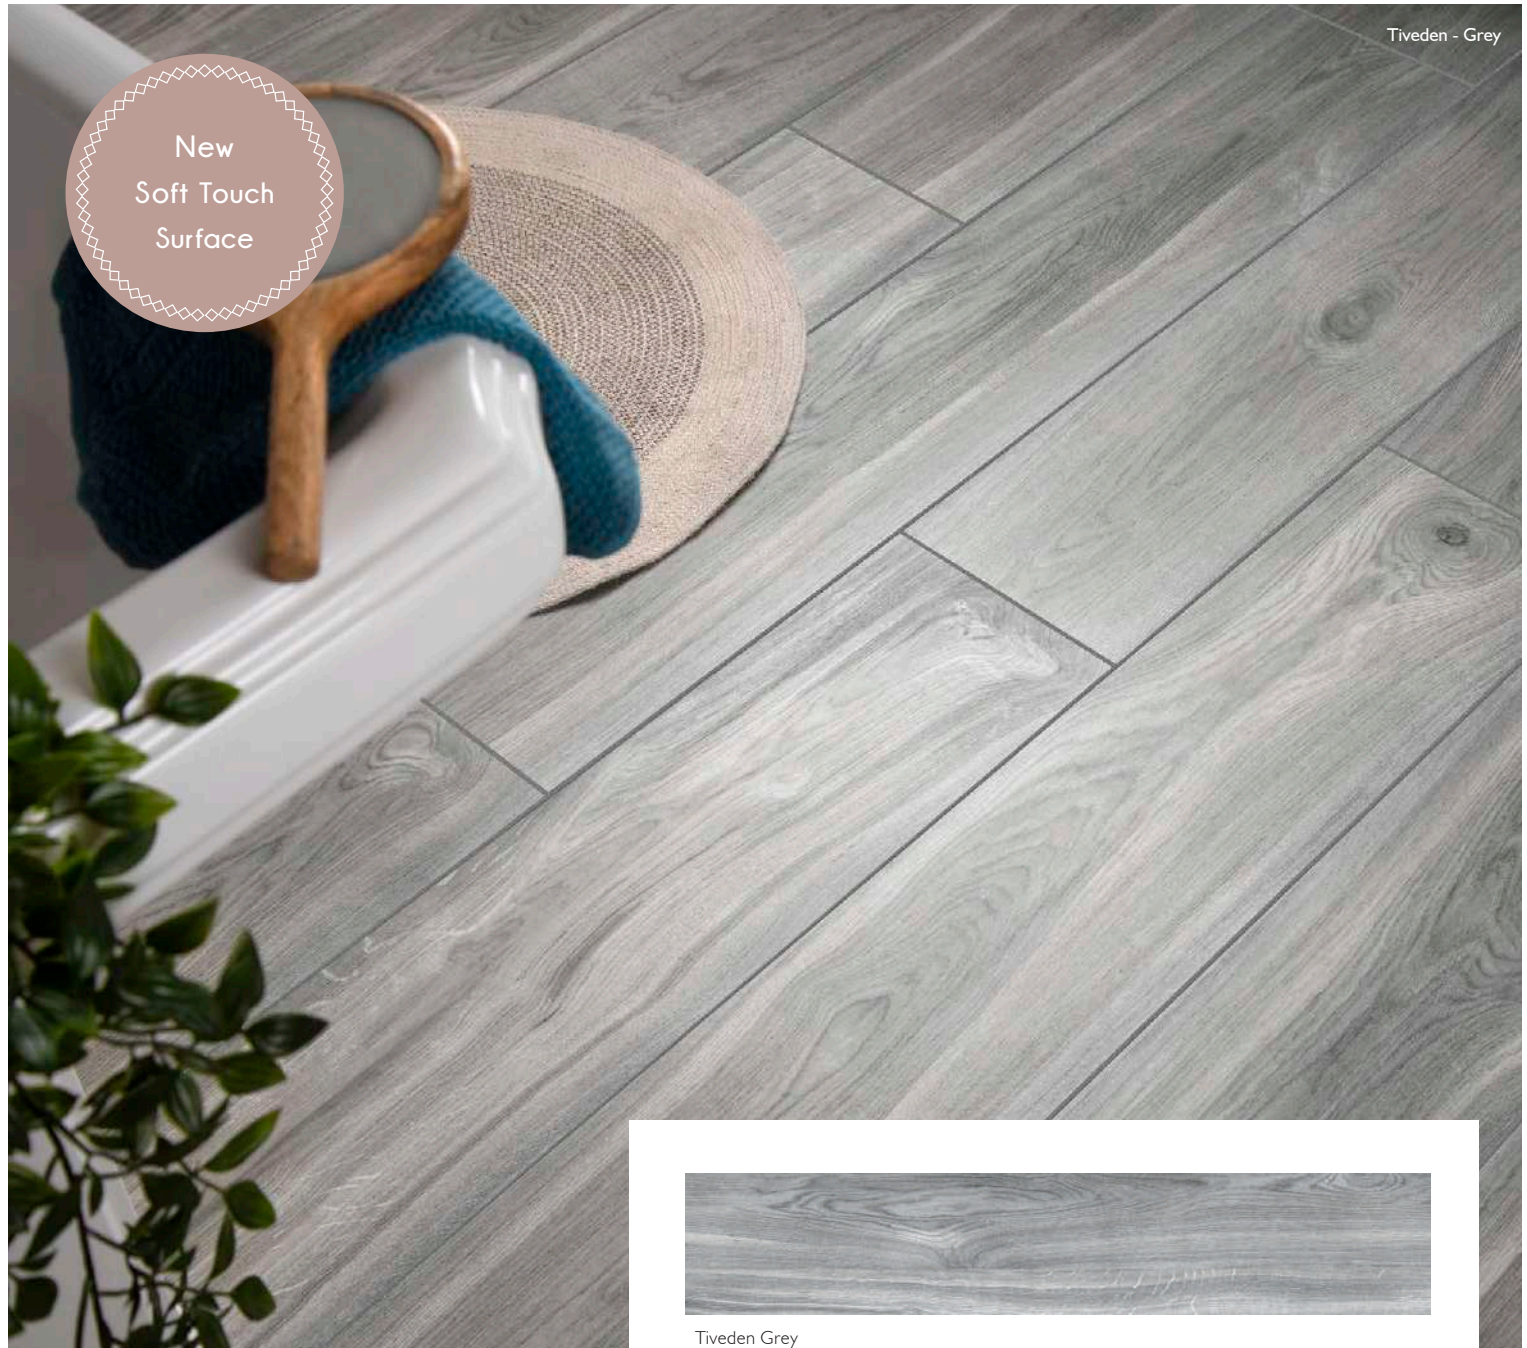

New
Soft Touch
Surface

Tiveden Grey

A Soft Touch...

Our new 'Soft Touch' porcelain tiles are finished in an ultra luxurious glaze to provide the ultimate finish underfoot and, enhance comfort within your home. Tiveden, inspired by softwoods includes a tranquil, soothing grain whilst Blengdale takes on the more rustic aesthetic traditional of hardwood. Each collection is available in five lifelike organic hues where the natural wood design variates from piece to piece to enhance authenticity.