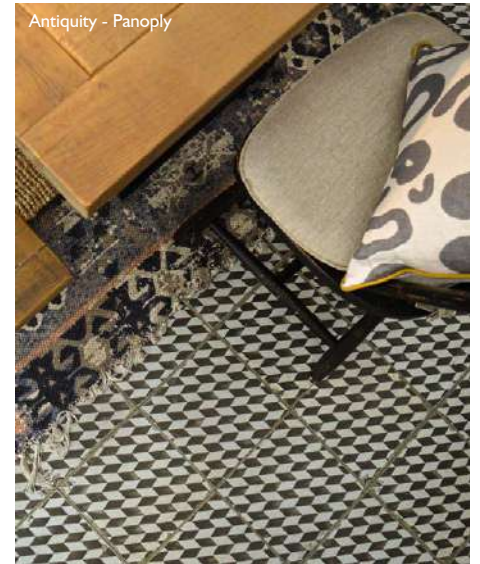

Some of our patterns have coordinating tiles to assist your inner design guru a little more...

450x450x11.5mm

Antiquity - Panoply