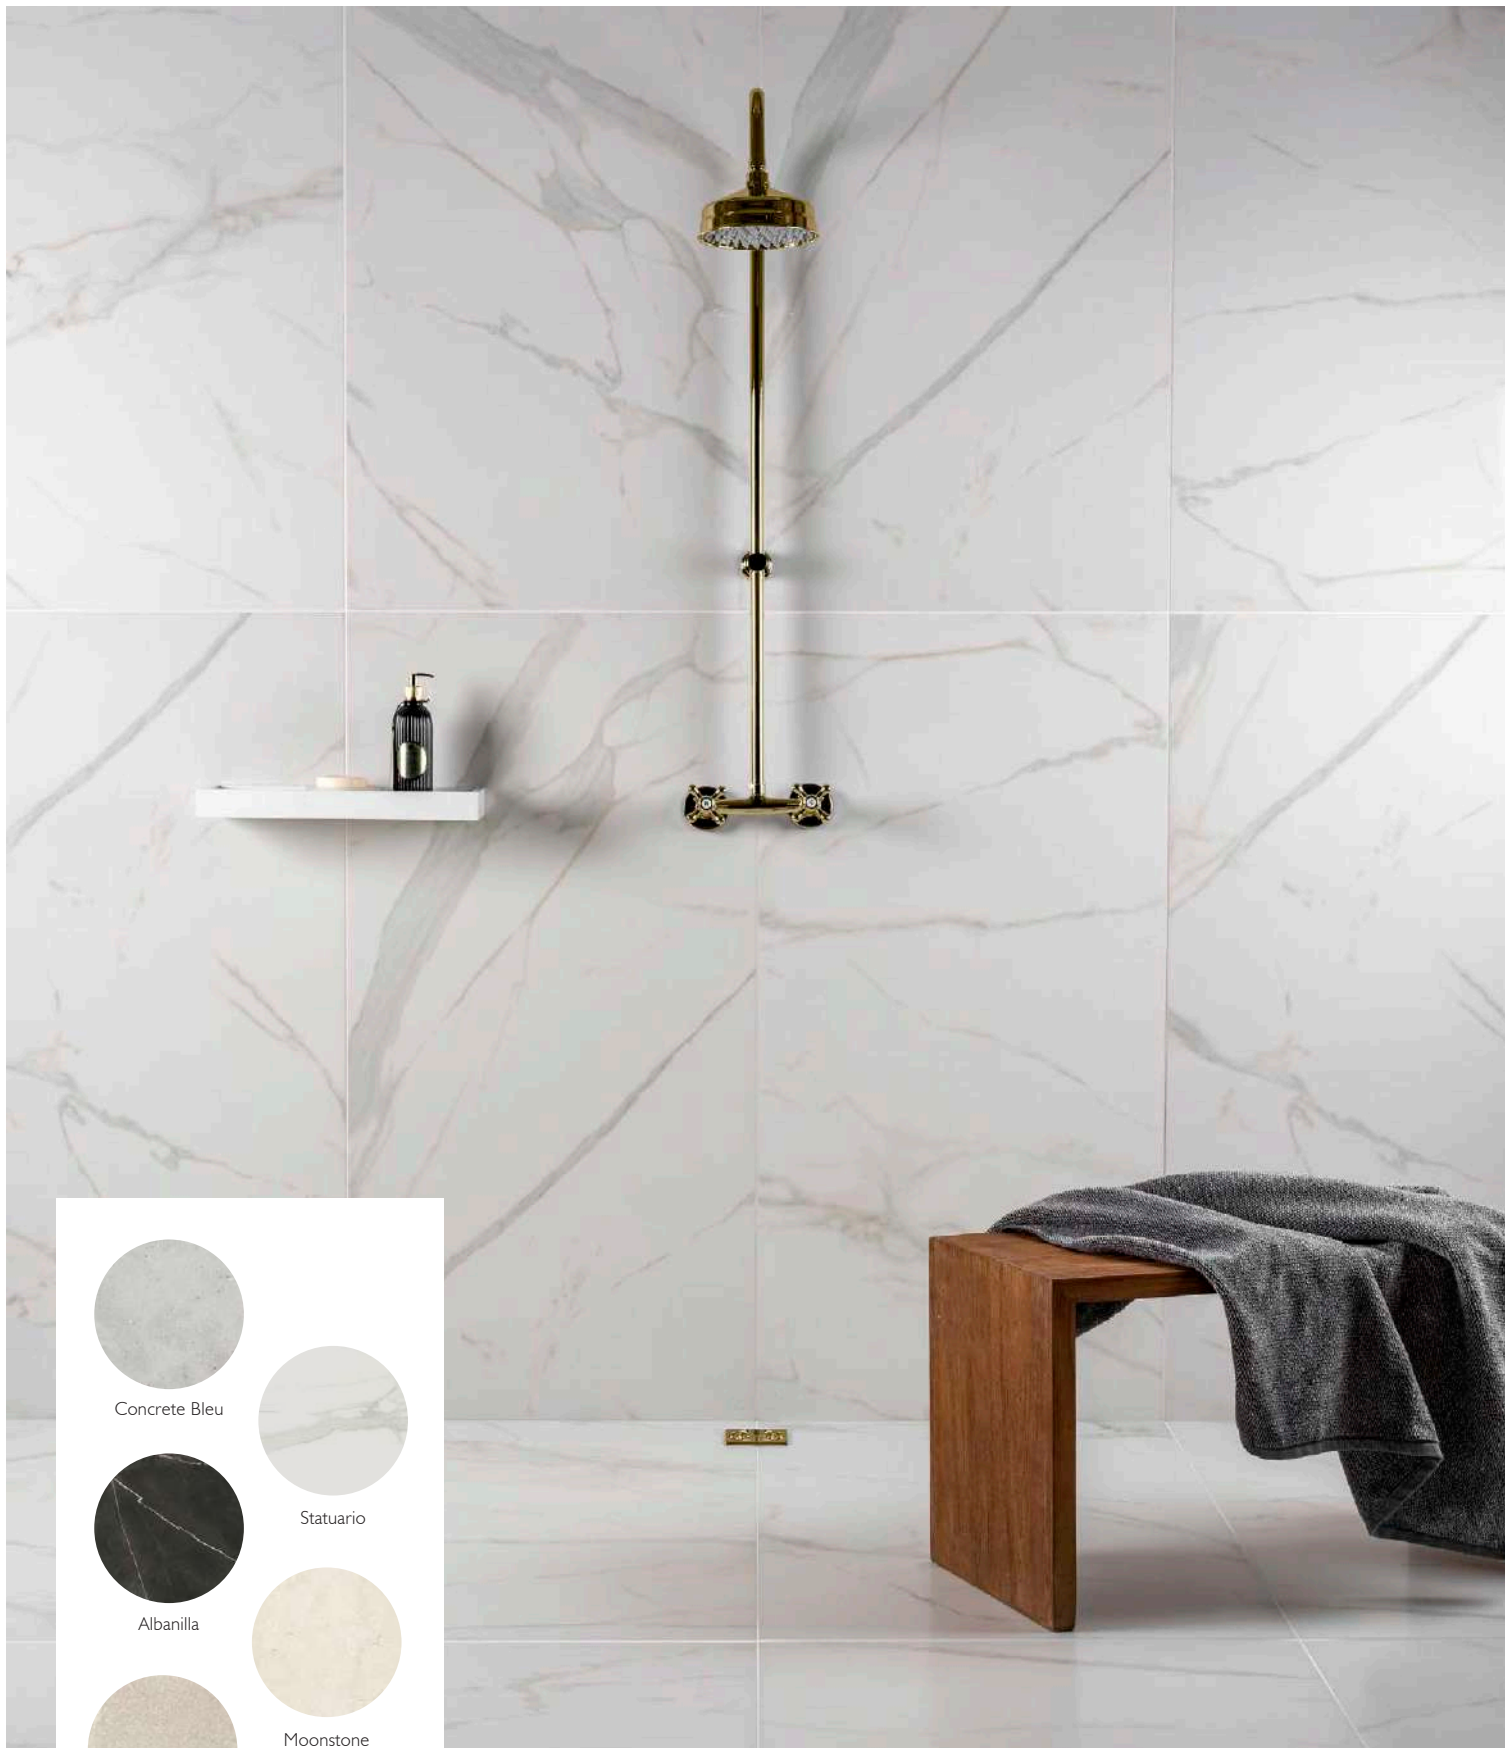

Valley 120x60 ID 38476

Calacatta 60x60 ID 38475

W	F	A
		1200x600x10.5mm
		39683 Calysta Polished
		39684 Sadora Polished
		39687 Statuario Polished
		43384 Statuario Matt
		39686 Albanilla Matt
		39688 Moonstone Polished
		43635 Limestone Matt
		39685 Concrete Bleu Polished

Belgravia

Refine your style with seven luxurious marble and concrete options; manufactured in a large format 120x60 size from high quality porcelain, these tiles each have multiple faces to enhance a lifelike appearance for a sophisticated natural look.