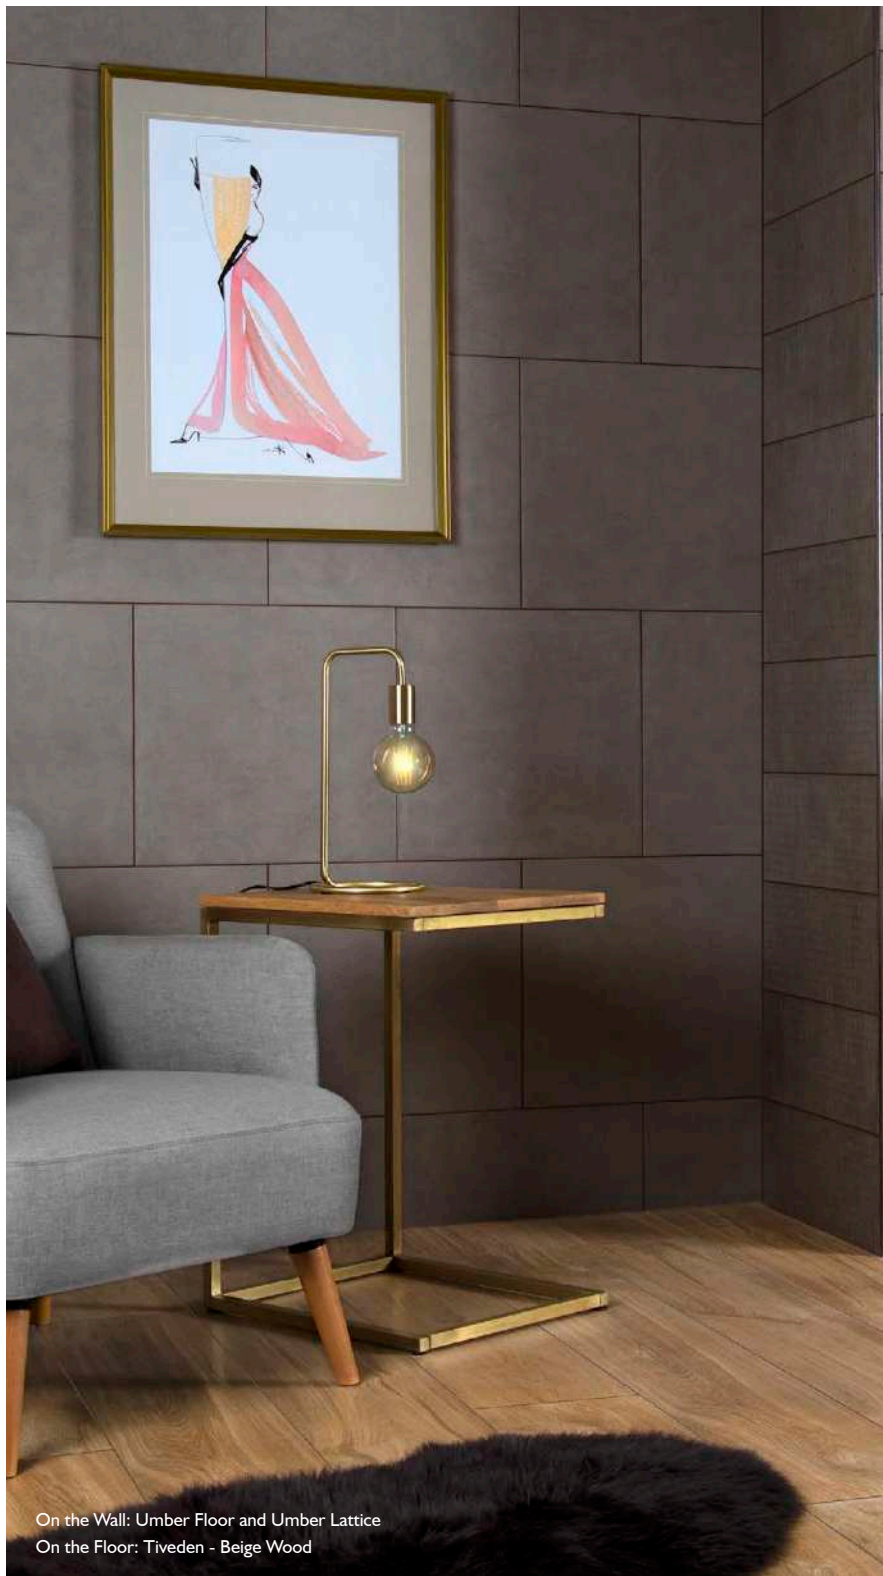

On the Wall: Umber Floor and Umber Lattice
On the Floor: Tiveden - Beige Wood