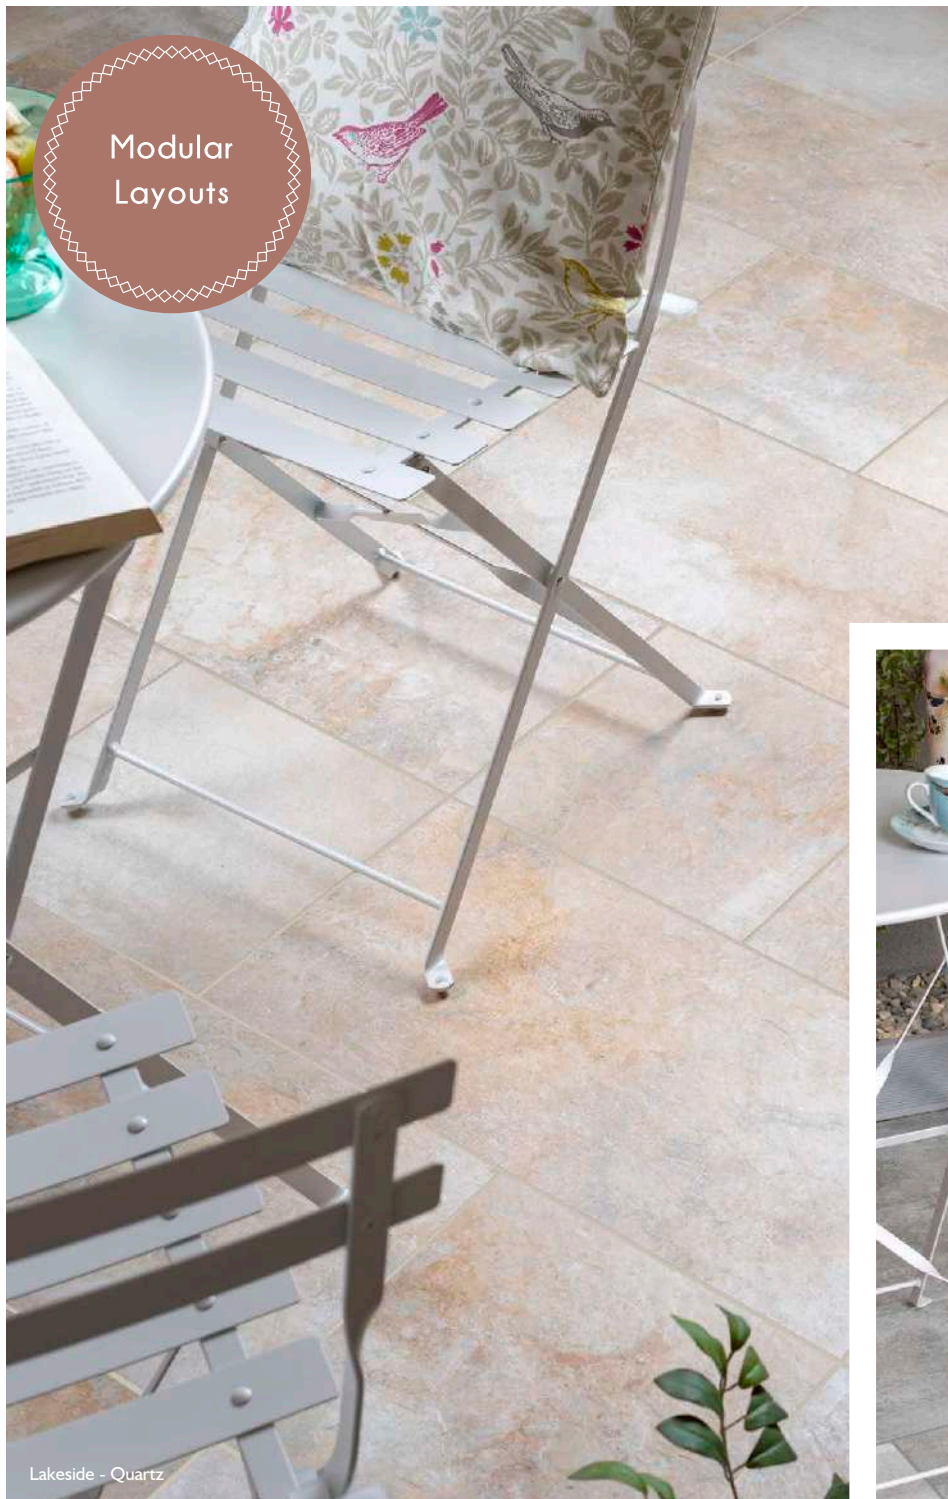

F Floor

▲ Requires Sealing

Lakeside

Inspired by real slate, Lakeside has a riven finish designed in a multitude of natural tones perfect for extending your living space into the outdoors. Three multi-size solutions allow you to mix and match to create your own bespoke patio layout ready for the Spring and Summer months. To help, we have a pre calculated layout available to buy per Sqm.