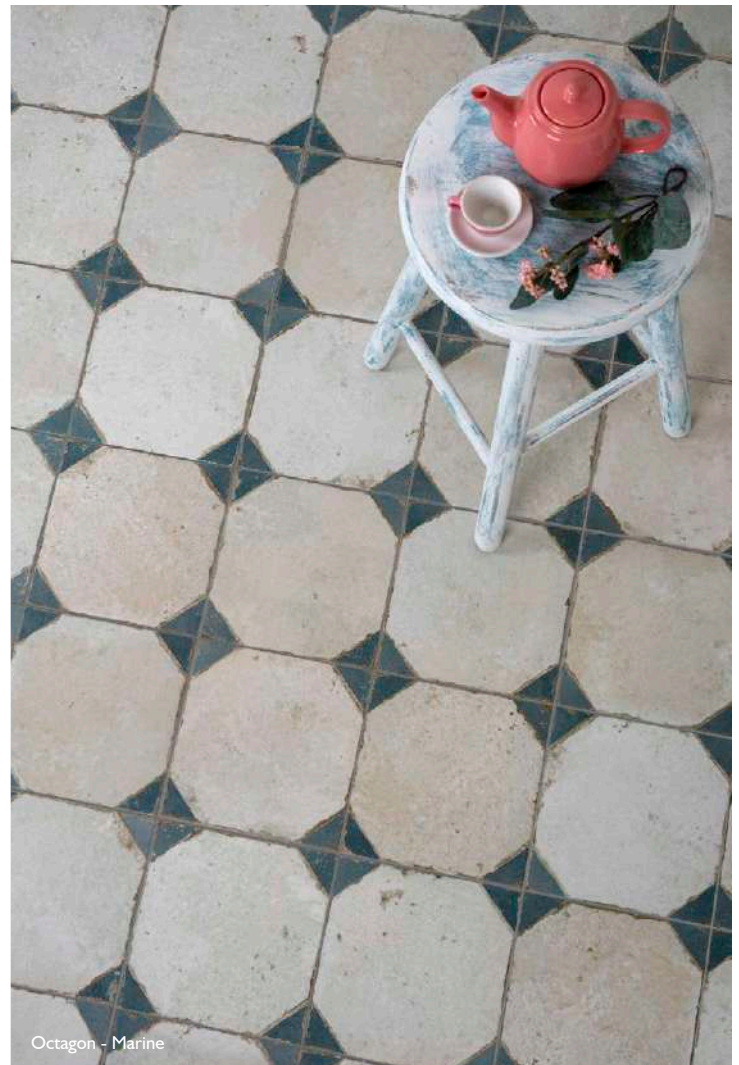

Octagon - Marine

W E B

- 450x450x10.5mm
- 43094 Sage
- 43093 Indigo
- 43046 Noir
- 43091 Crosshatch - Moss
- 43089 Crosshatch - Ocean
- 43088 Crosshatch - Night
- 43090 Crosshatch - Sienna

Tile information:

W Wall

F Floor

A Requires Sealing