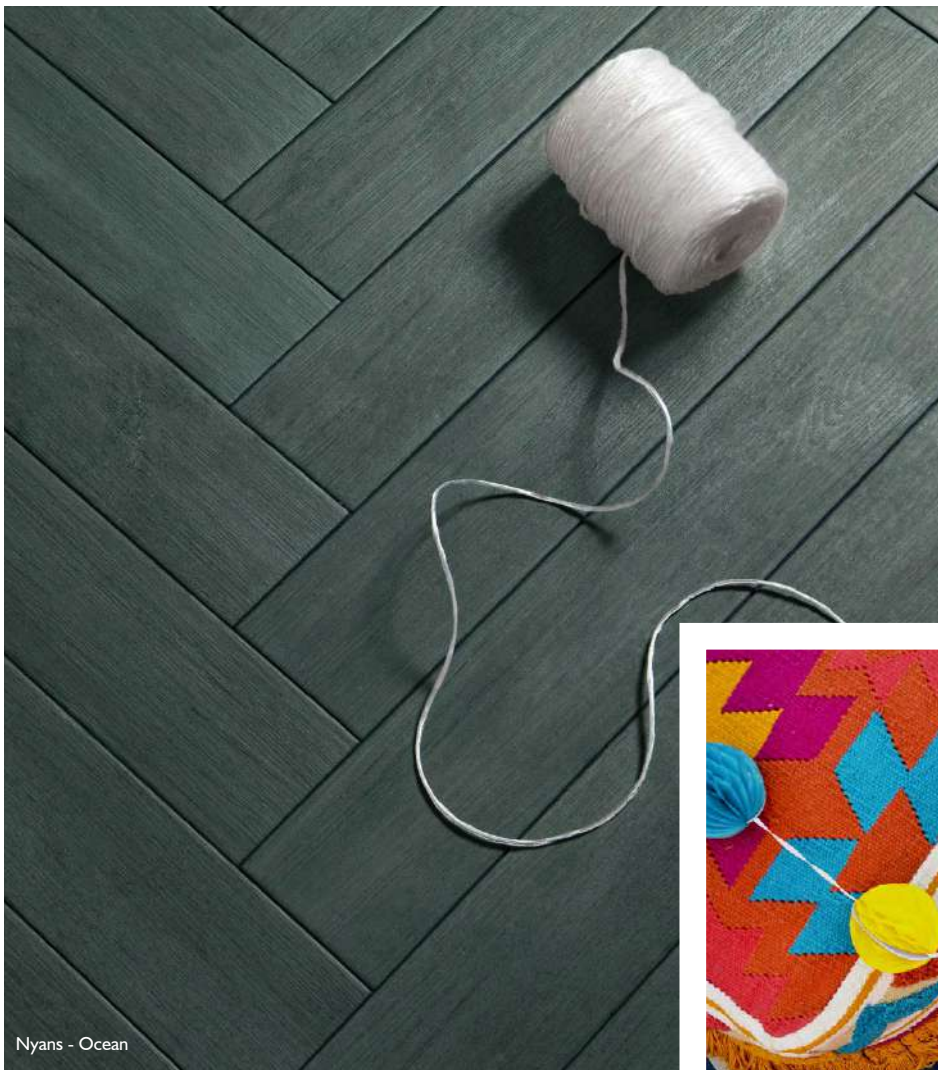

Nyans

A regular at the Ideal Home Show, this deluxe wood effect collection is made from durable porcelain in a quirky palette of six tinted wood hues. This versatile slimline plank provides endless layout opportunities that allow you to generate unique colour schemes and introduce stylish statements that reflect your personality.