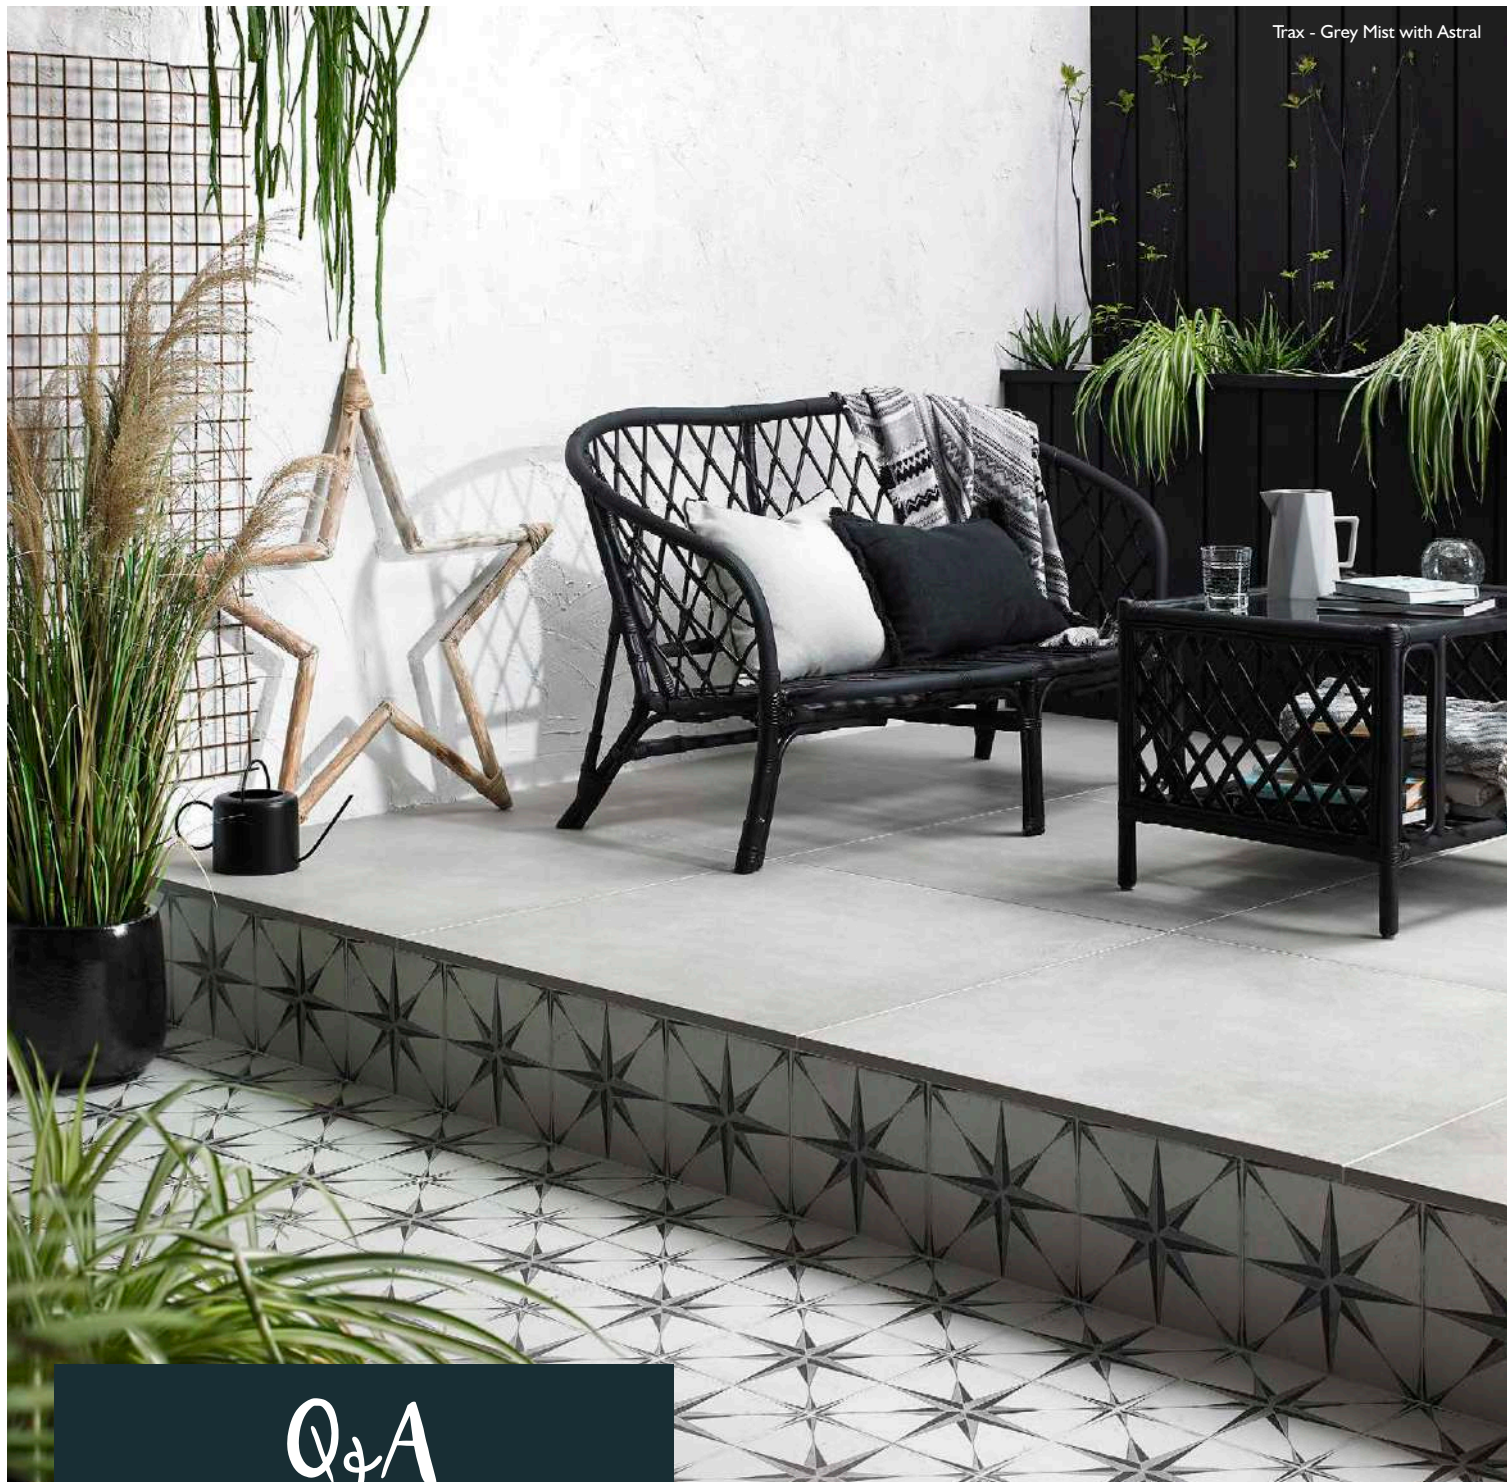

Q&A

What are the best external tiles to use to give our courtyard a little more character?

Louisa Says: These days many of us prefer to have a beautiful outdoor space that's as low maintenance as possible. Laying a patterned terrace is not only an excellent way of injecting some vibrancy into your space; it is also perfect for zoning a multifunctional area. Animated jewel tones can be used to brighten up a scheme so you don't need to add multiple pot plants or hanging baskets; the best part is, tiles don't die back after summer. Try enhancing your layout further with sophisticated styling, including smart and comfy rattan furniture for relaxing on.

Try our quirky porcelain patterns; the durable anti-slip finish makes them perfect for outdoor use!

W F 3
450x450x8.5mm
41608 Astral
41858 Kingsley Blue
41859 Kingsley Grey

W F 4
797x797x9mm
38920 Velvet Moon Lappato
38915 Velvet Moon Matt
38923 Peppered Taupe Lappato
38916 Peppered Taupe Matt
38930 Grey Mist Lappato
38917 Grey Mist Matt
38926 Lake Grey Lappato
38927 Lake Grey Matt

W F 4
797x797x18mm
40432 Velvet Moon Slab
40433 Peppered Taupe Slab
40435 Grey Mist Slab
40434 Lake Grey Slab

*797x397 indoor tile is available in a selection of colours; please see online for more details.