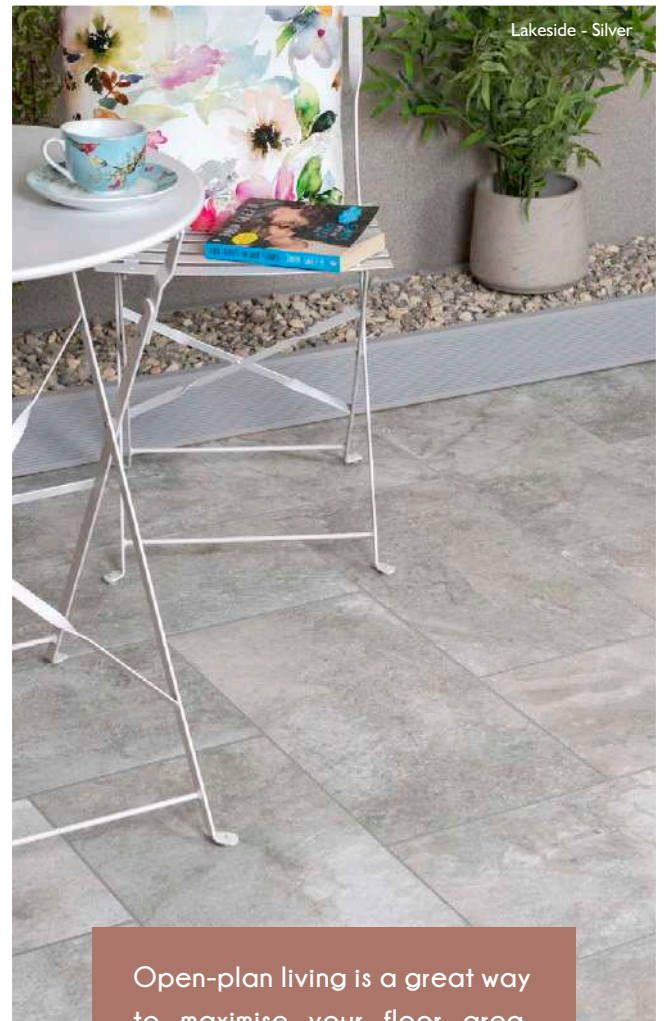

F Floor

▲ Requires Sealing

Lakeside

Inspired by real slate, Lakeside has a riven finish designed in a multitude of natural tones perfect for extending your living space into the outdoors. Three multi-size solutions allow you to mix and match to create your own bespoke patio layout ready for the Spring and Summer months. To help, we have a pre calculated layout available to buy per Sqm.