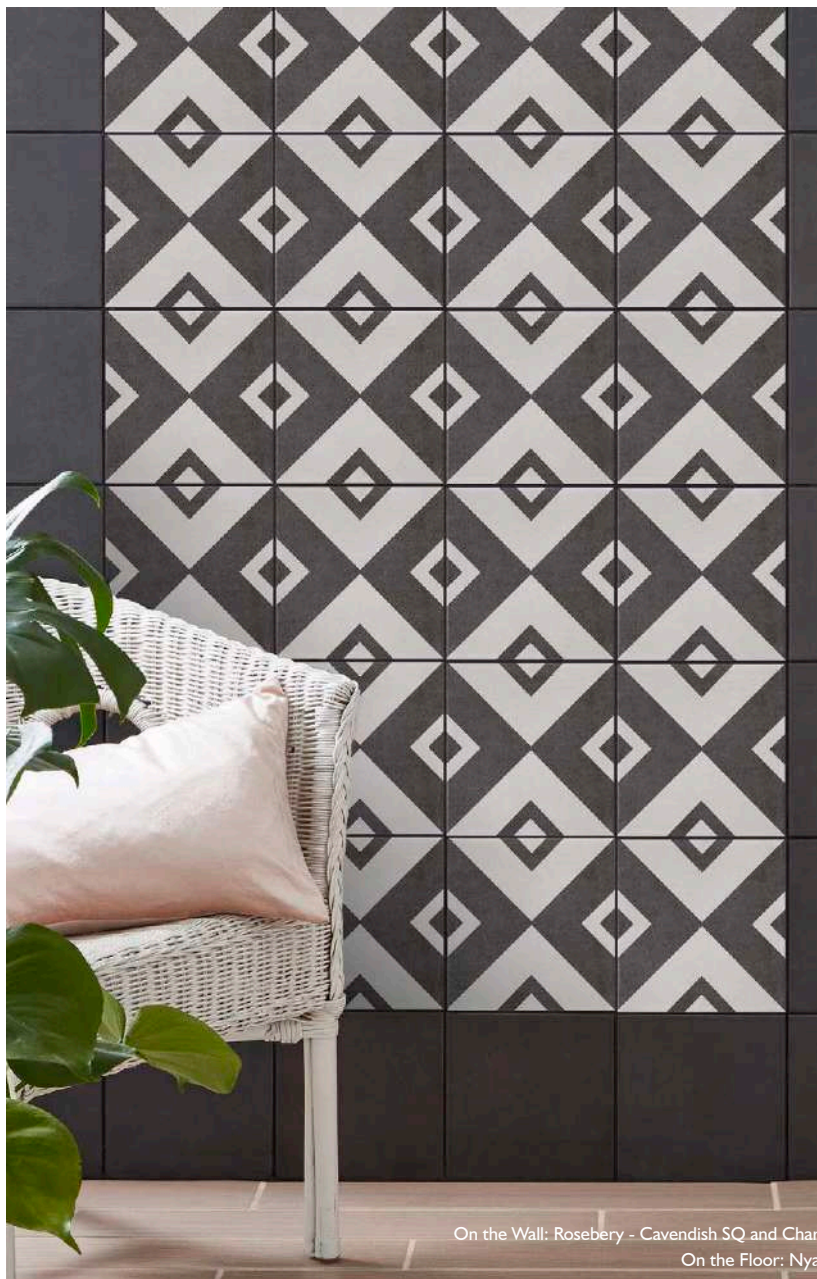

Tile information:

W Wall F Floor A Requires Sealing

Rosebery - Mayfair

Timeless
Designs

Rosebery

Ornate and elegant, Rosebery supports the generation of a monochromatic floor feature. Inspired by traditional Victorian encaustic designs, these luxury porcelain tiles are ideal to convert any space throughout your home with an eye-catching statement; choose from quirky geometrics or a more regal efflorescent display.