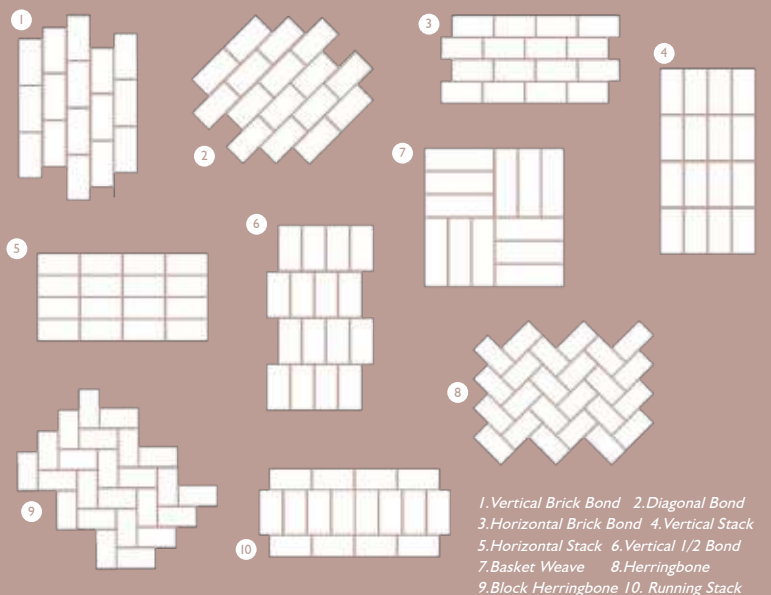

Soft Pastels
#MemoryLane

Smooth 20x10

A sleek, contemporary version of the traditional metro, with more elegance, enhanced simplicity and a little extra sass; available in a spectrum of twenty-seven hues, providing you with multiple solutions to personalise, using a variety of layouts.

◇ See page 9 for a list of available colours.

On the Wall: Smooth 20x10 - Covent Garden
On the Floor: Woven Wood - Snow

Not just another brick in the wall...

Brick shape tiles allow you to generate a contemporary, canvas that combines both opulence and versatility. From monochromatics and soft pastel tones, to vibrant citrus hues; choose from the most diverse selection of shapes, sizes and styles to animate your home interiors.

Here at Walls and Floors we're here to help you make the most of your tiles; if you're thinking of taking on the brick tile trend in your home, why not try one of these 10 different layout techniques?

Price groups / Sqm

1 Under £15 / Sqm 2 £16 - £25 / Sqm 3 £26 - £40 / Sqm 4 £41+ / Sqm

Individual price groups: (Mosaic, Borders, Decors)

A Under £5 Each B £5 - £10 Each C £11 - £20 Each D £21+ Each