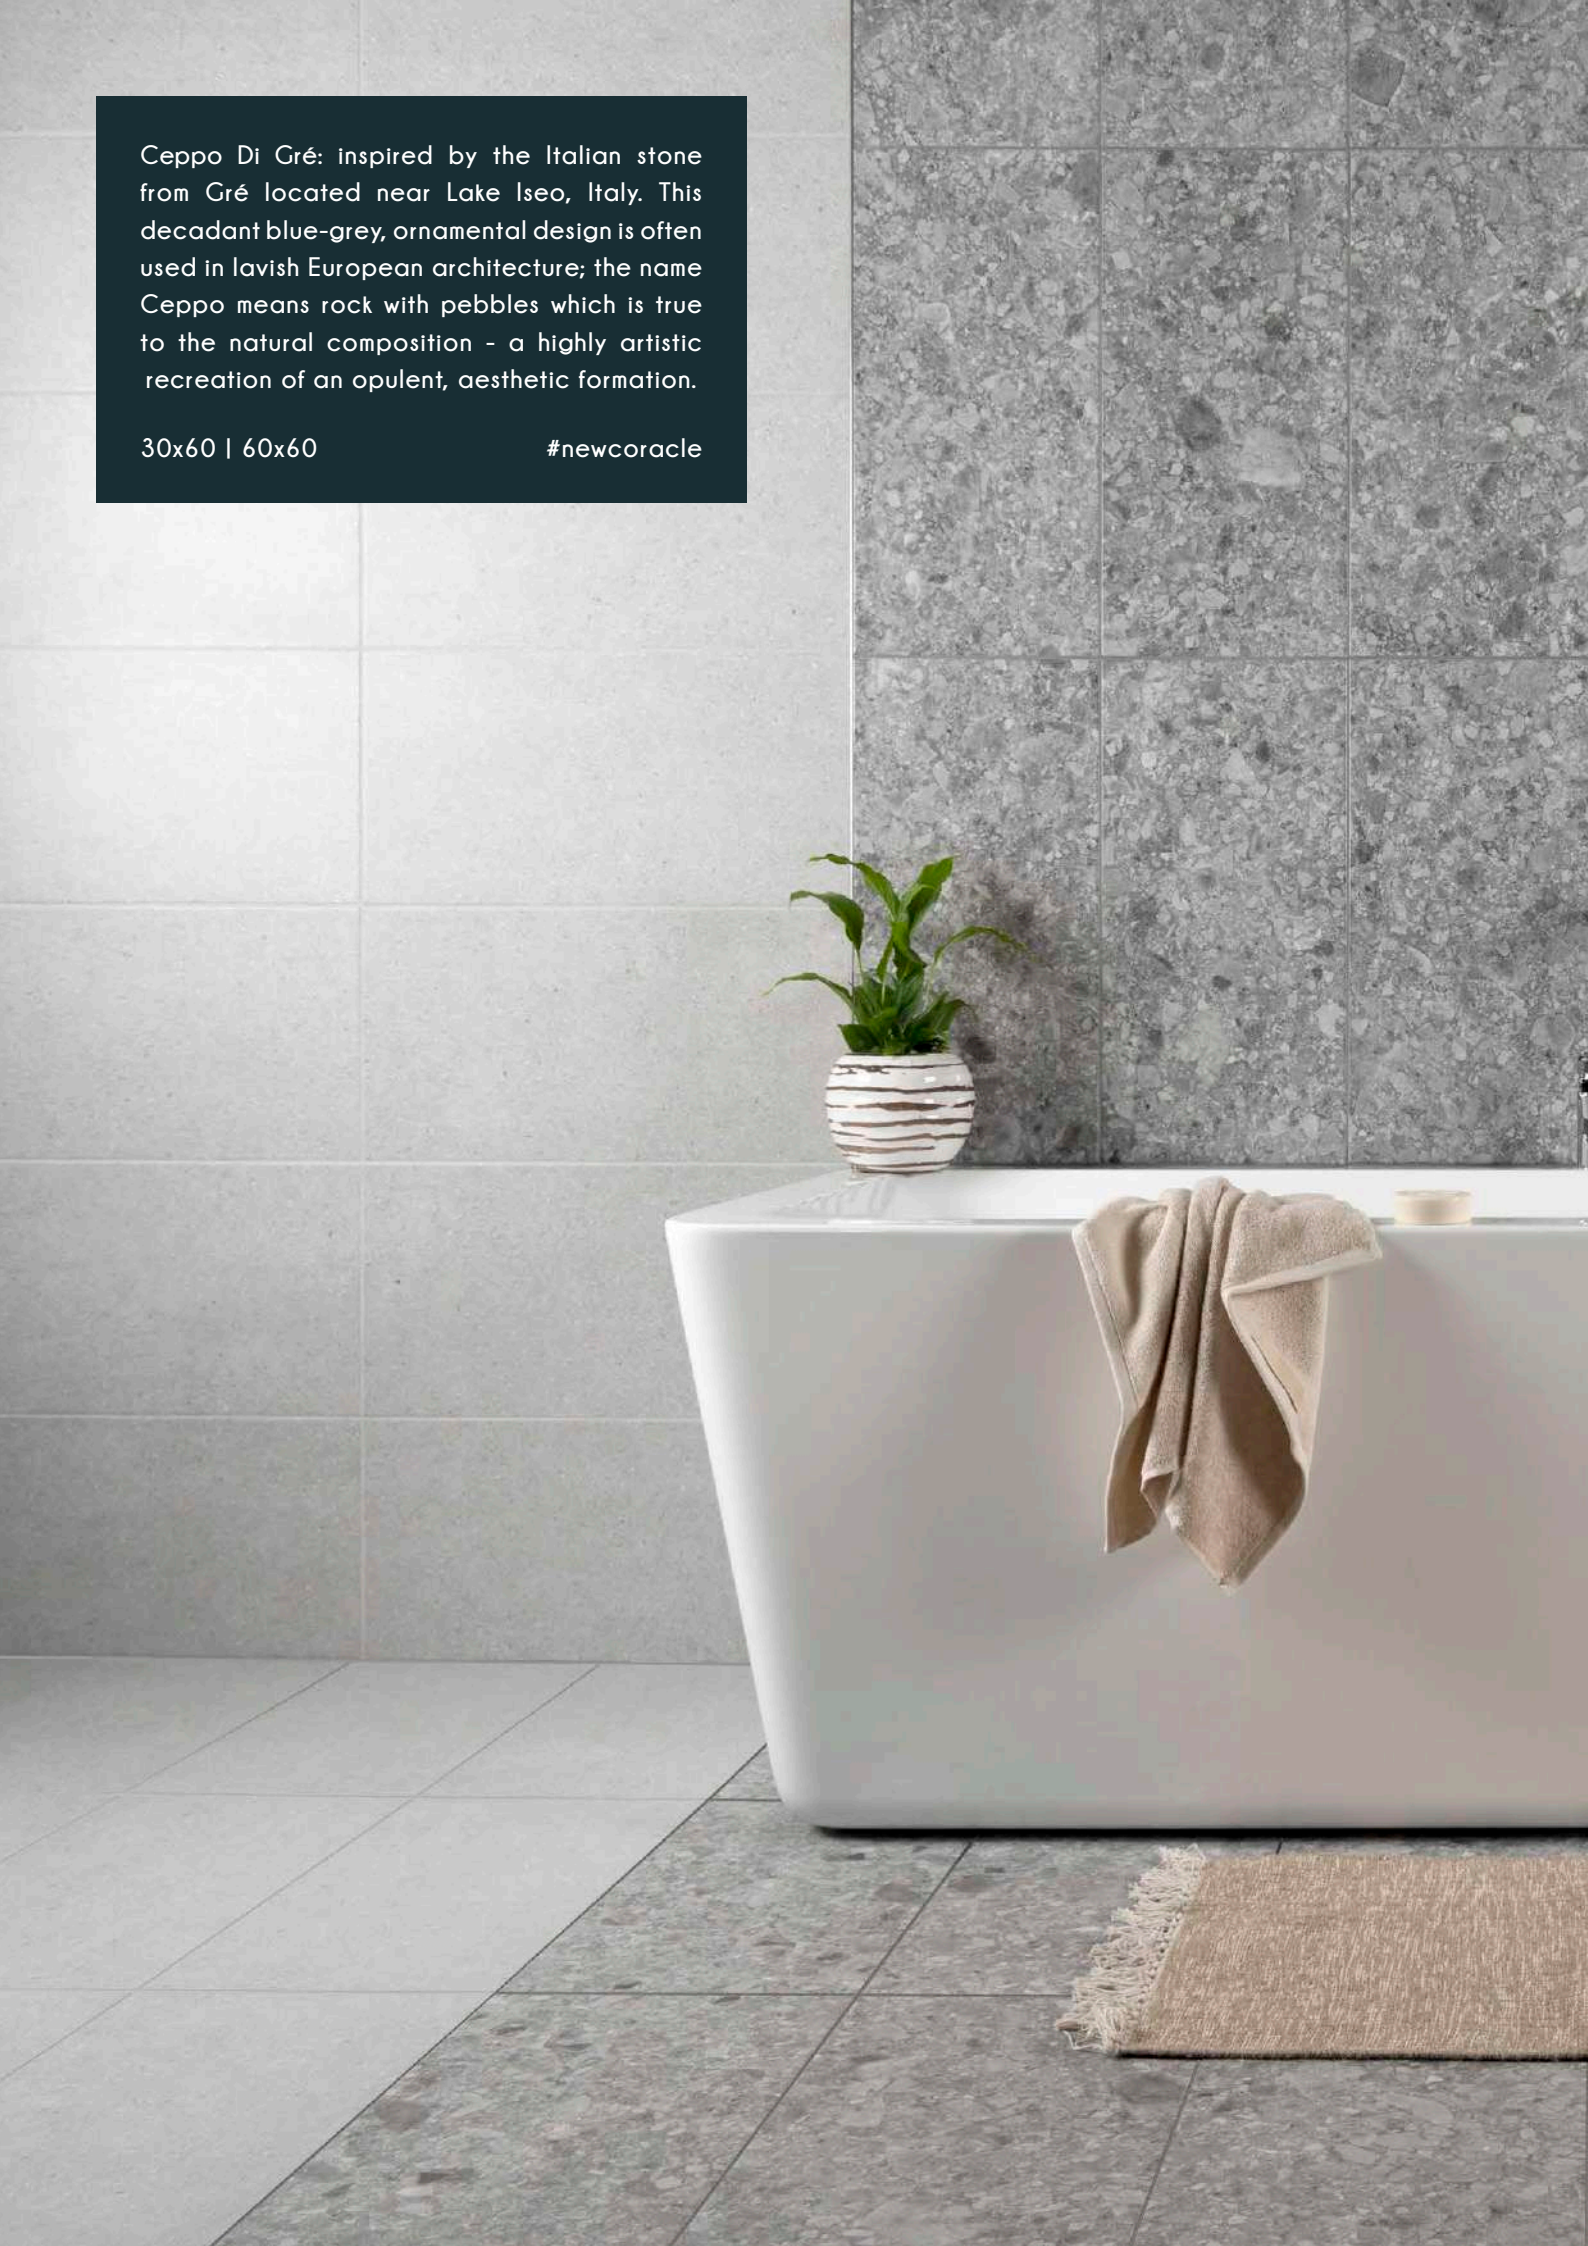

Ceppo Di Gré: inspired by the Italian stone from Gré located near Lake Iseo, Italy. This decadant blue-grey, ornamental design is often used in lavish European architecture; the name Ceppo means rock with pebbles which is true to the natural composition - a highly artistic recreation of an opulent, aesthetic formation.

30x60 | 60x60

#newcoracle