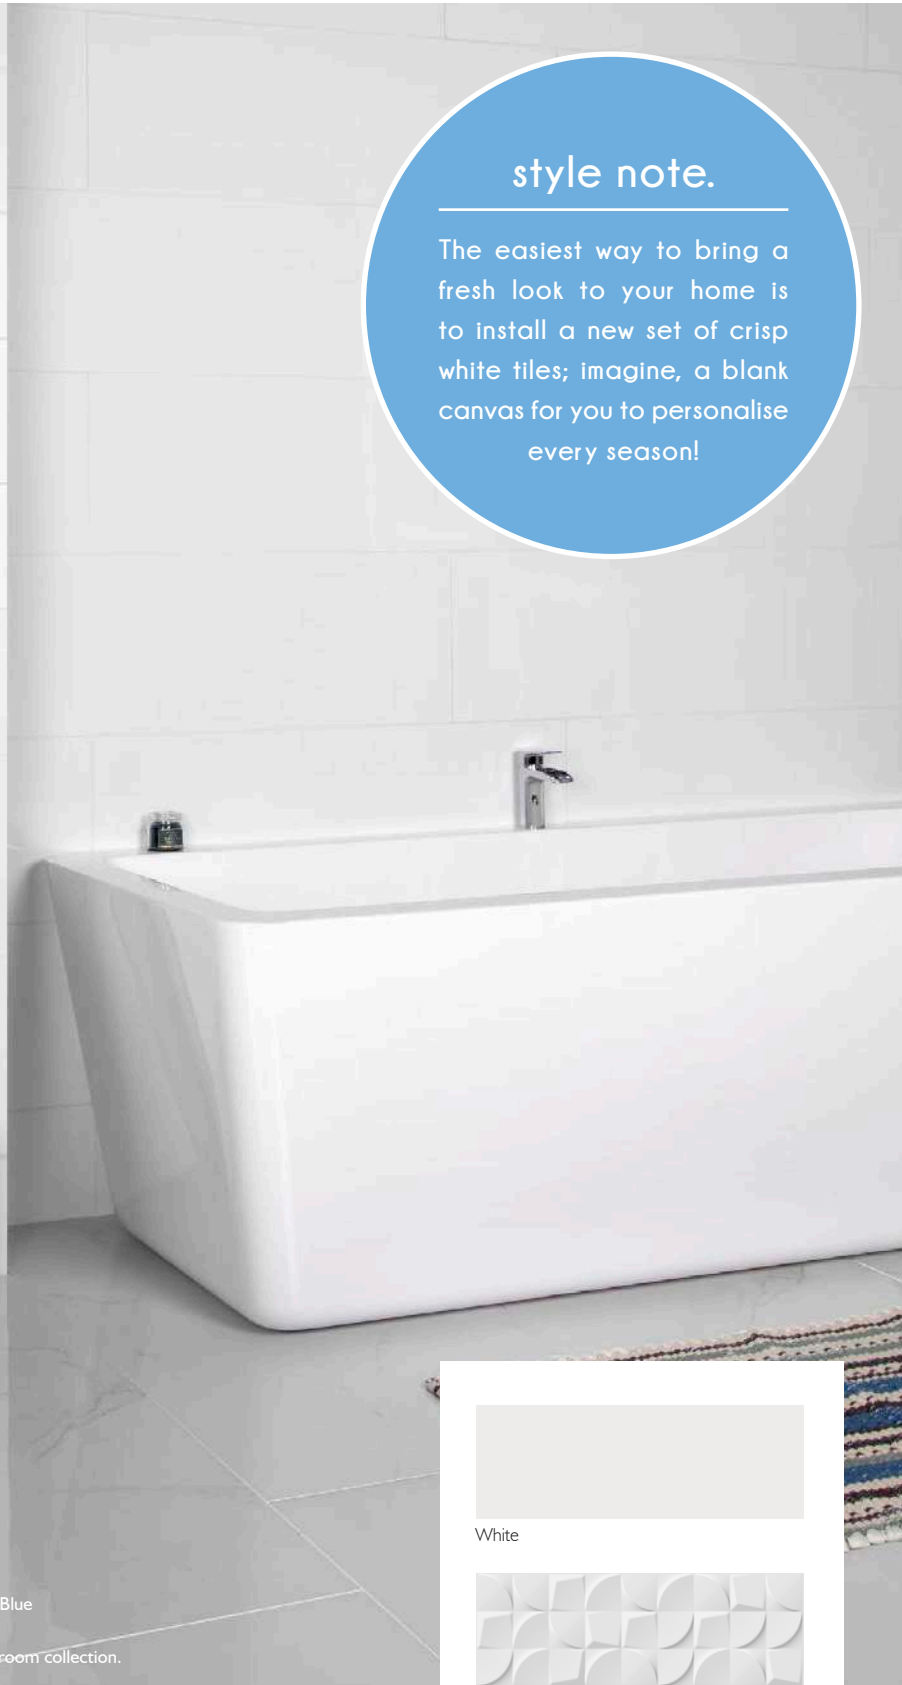

style note.

The easiest way to bring a fresh look to your home is to install a new set of crisp white tiles; imagine, a blank canvas for you to personalise every season!

Wimbledon

Inject a haptic new look onto your wall spaces with refreshing textures. This collection of crisp, white tiles enhanced by a high quality white ceramic body, consists of 3D faceted, designs; ideal for creating a tactile wall feature in any room. All designs are available in matt and gloss with rectified edges.