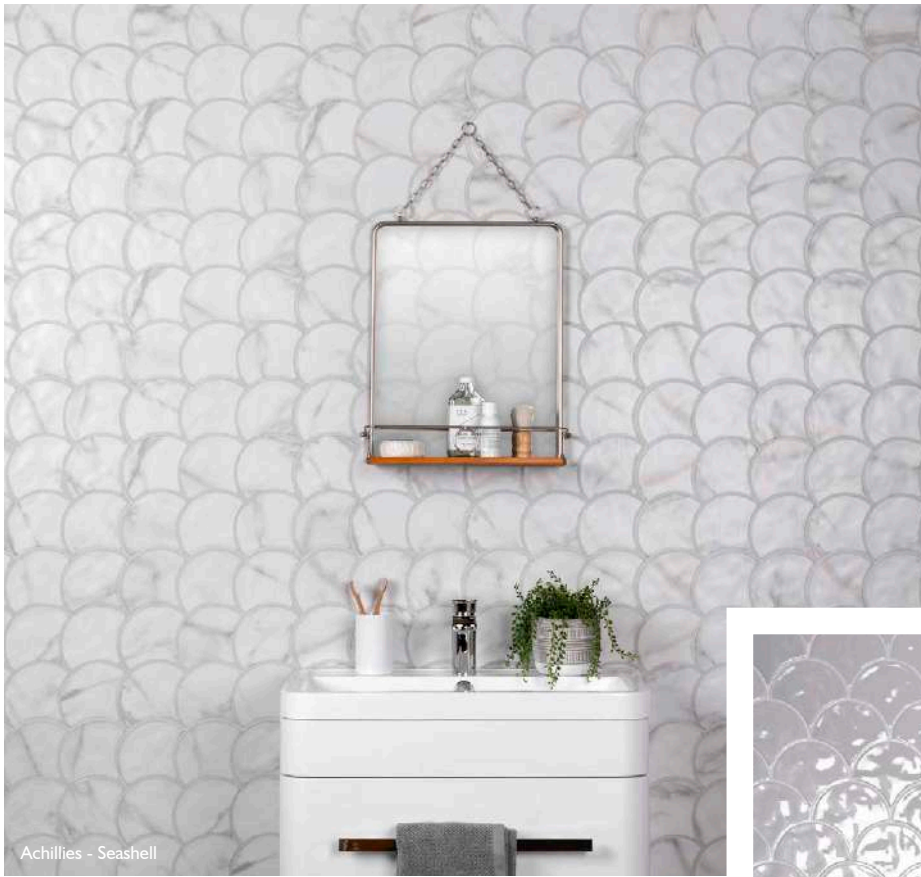

Achillies

Create a deluxe feature in your home with ease using our encapsulating scallop shape tiles; made from durable porcelain in blocks of nine (saving you fixing time), these quirky fan-tail gems are suitable for both floor and wall spaces to amplify a vintage art-deco vibe throughout your interiors.