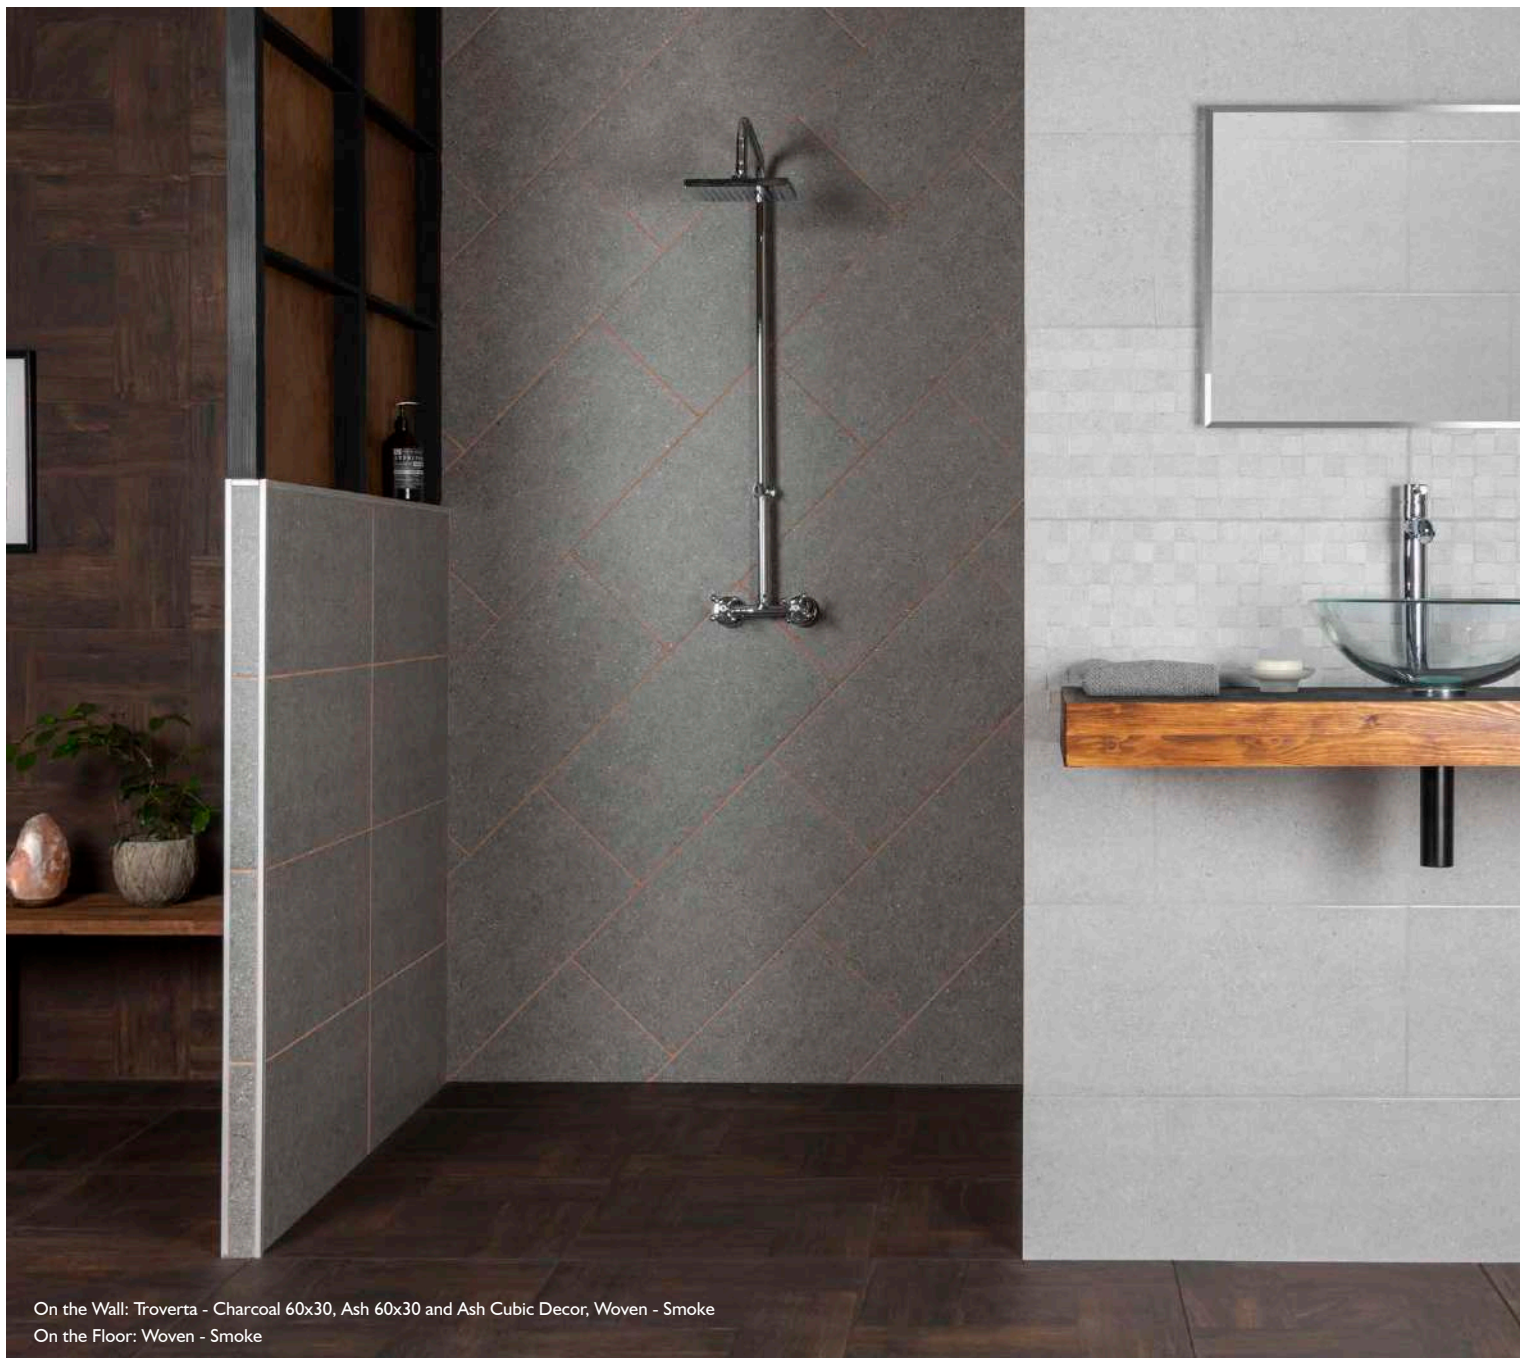

Tile information:

W Wall

F Floor

A Requires Sealing

Troverta

A go to collection of ceramic wall and anti-slip porcelain floor tiles; recreate calming, tranquil interiors with an understated vibrancy across three base hues and a feature 'Ceppo De Gre' available in both matt and gloss. Troverta provides you with two 3D wall decors including a geometric cubic design and a linear style muretto choice. Whether you want to inject contrast with dark features or use serene pastel tones this collection has everything you require to generate a multitude of interior solutions.

Charcoal

Ash

Cream

Ceppo Di Gre

On the Wall: Troverta - Charcoal 60x30, Ash 60x30 and Ash Cubic Decor, Woven - Smoke
On the Floor: Woven - Smoke

Inspired by
Ceppo Di Gre

Charcoal Cubic

Charcoal Muretto