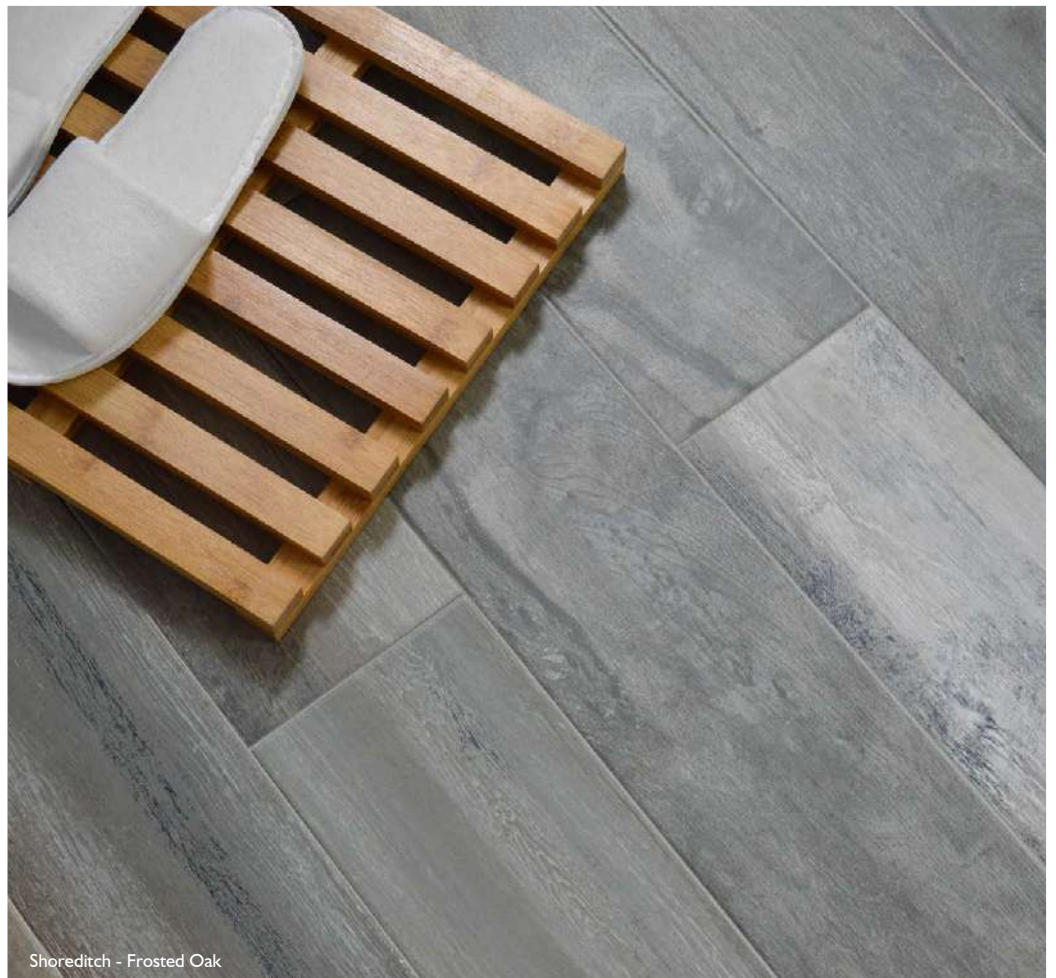

Cherry

Cacao

Honey

Shoreditch - Frosted Oak

Price groups / Sqm

1 Under £15 / Sqm

2 £16 - £25 / Sqm

3 £26 - £40 / Sqm