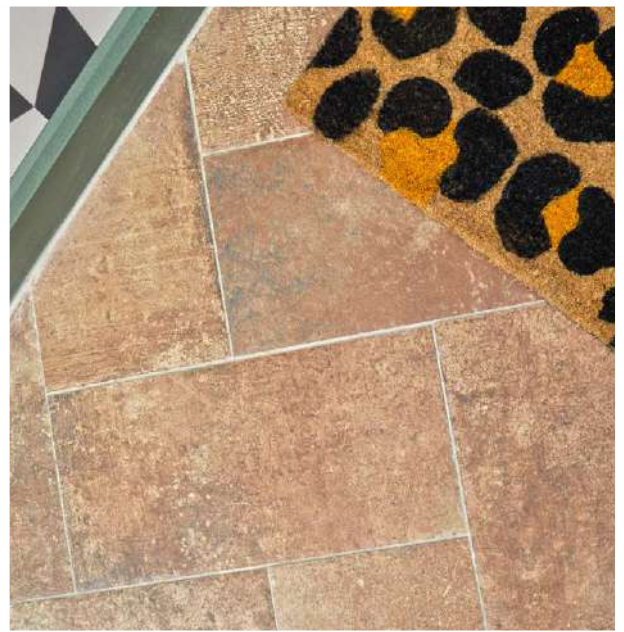

On the Floor: Manor House - Chenies

Manor House

Historical stones and creativity unite in a collection with an incomparable feel. In high quality porcelain this unique collection has been developed to tell a story of ancient baked terracotta; conveying luxury, a rustic, retro imprint with refined notes and a warming, neutral colour palette is linked with both the earth and nature - simplistic and authentic.

W	F	L
500x500x10mm	333x333x10mm	333x165x10mm
36117 Chenies	36115 Chenies	36114 Chenies
36122 Lampport	36120 Lampport	36119 Lampport
36132 Owlpen	36130 Owlpen	36129 Owlpen
36127 Snowhill	36125 Snowhill	36124 Snowhill
333x500x10mm	Modular floor layouts are available for this collection in all colours - please see online for more details.	
36116 Chenies		
36121 Lampport		
36131 Owlpen		
36126 Snowhill	250x75 Bricks available on page 22.	

Price groups / Sqm

- 1 Under £15 / Sqm
- 2 £16 - £25 / Sqm
- 3 £26 - £40 / Sqm
- 4 £41+ / Sqm

Individual price groups: (Mosaic, Borders, Decors)

- A Under £5 Each
- B £5 - £10 Each
- C £11 - £20 Each
- D £21+ Each