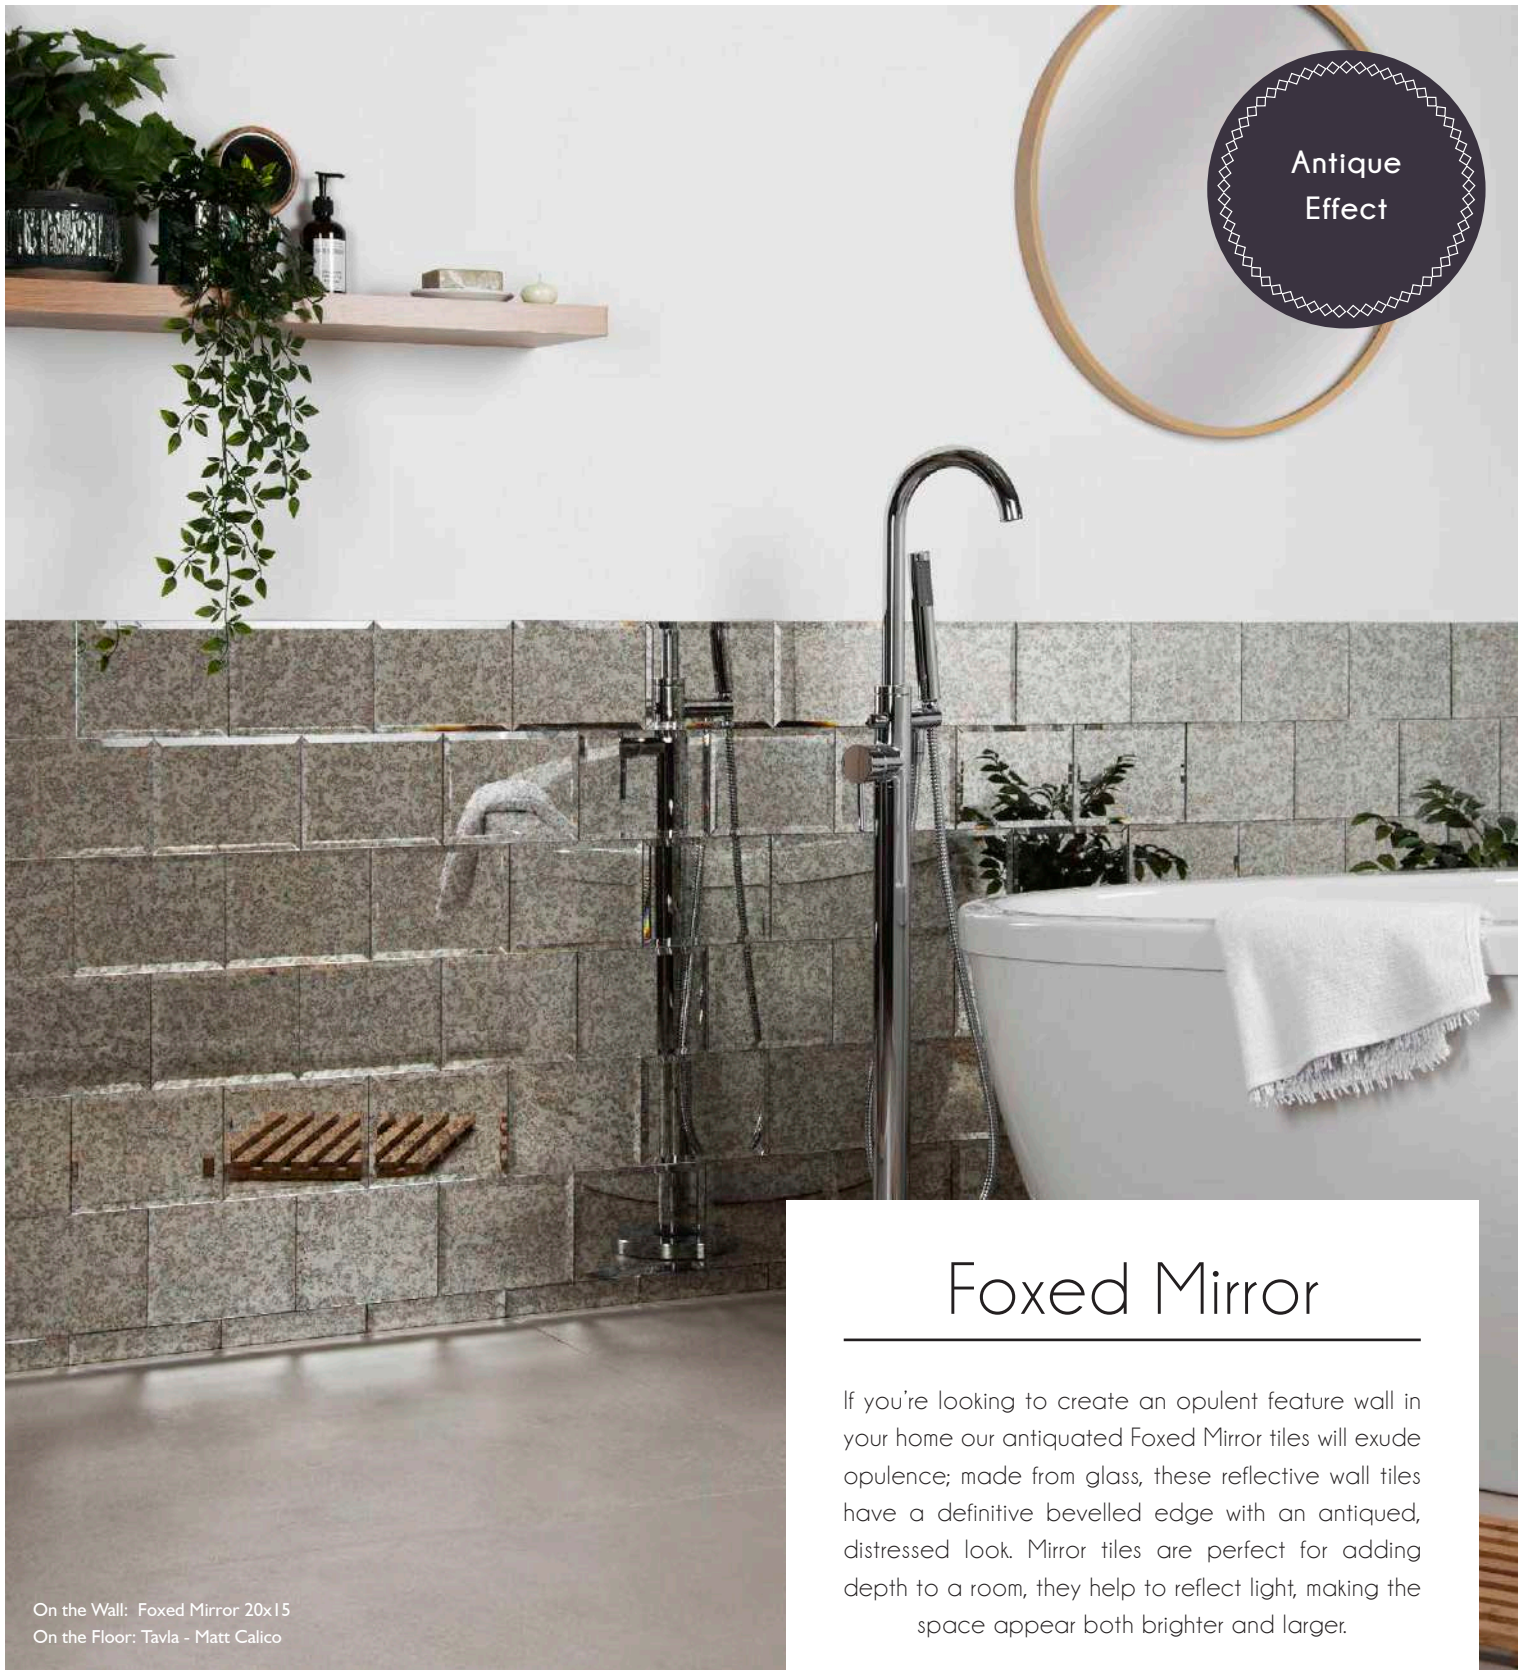

Antique
Effect

On the Wall: Foxed Mirror 20x15
On the Floor: Tavla - Matt Calico

Foxed Mirror

If you're looking to create an opulent feature wall in your home our antiquated Foxed Mirror tiles will exude opulence; made from glass, these reflective wall tiles have a definitive bevelled edge with an antiqued, distressed look. Mirror tiles are perfect for adding depth to a room, they help to reflect light, making the space appear both brighter and larger.