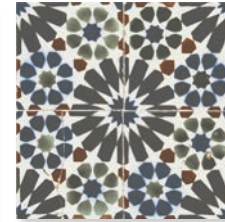

Size: 200x200x6mm

Nikea Variation Examples

Nikea has 28 variations sold as a mix.