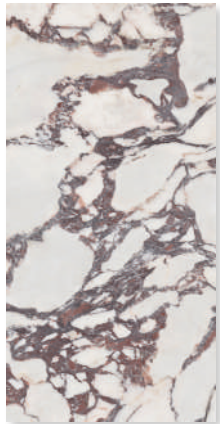

Pisa Gold

Torano Dorado

Noor Apple

Noor Peach

Viola

Rain Arabescato Pearl

Sizes: 1200x600x10.5mm

porcelain