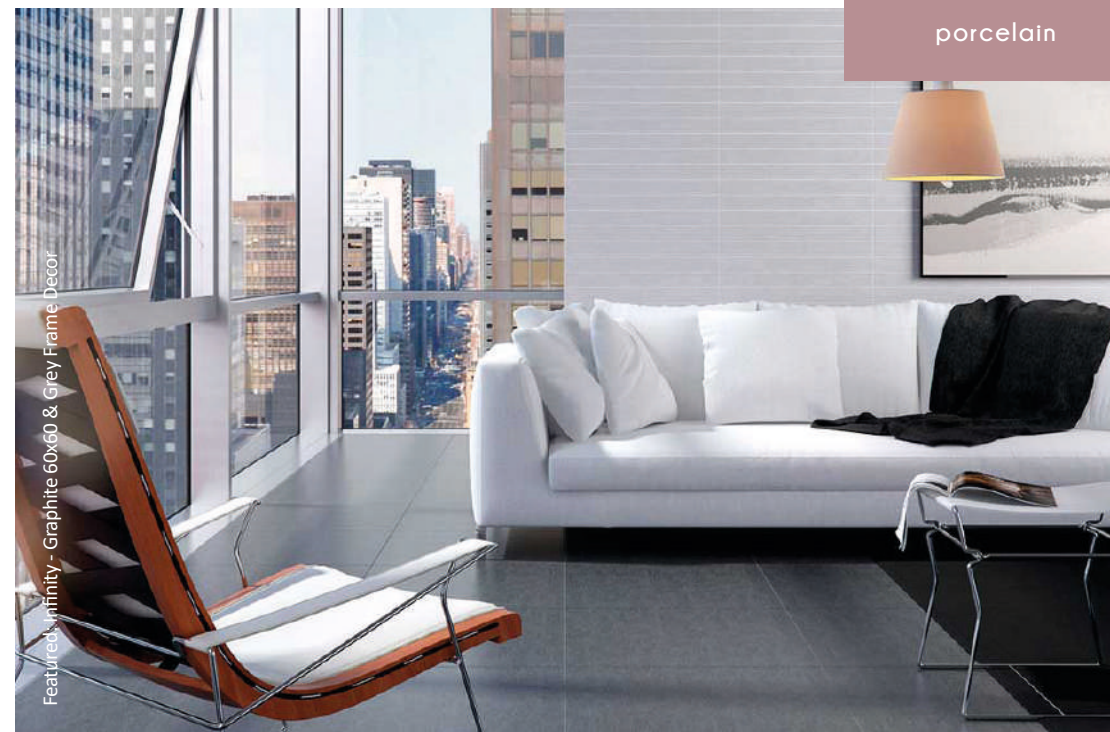

Pearl*

Grey*

Graphite*

Pearl Frame Decor

Grey Frame Decor

Graphite Frame Decor

Size: 600x300x8mm

*Available in 600x600x8mm.