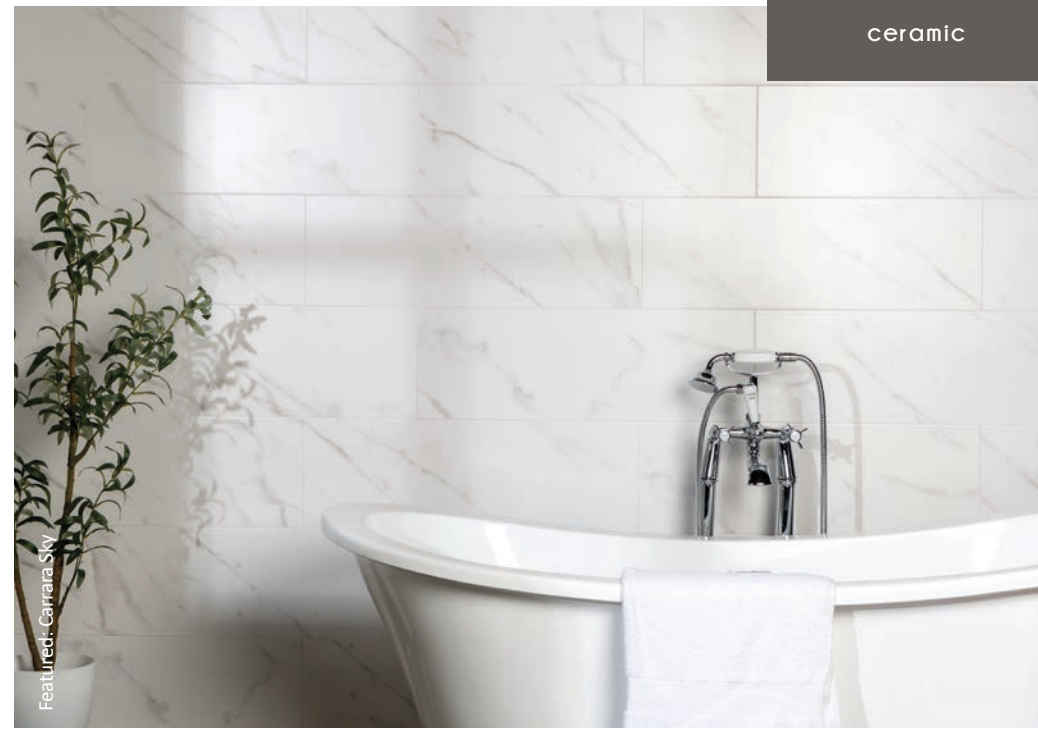

carrara sky

Introduce the delicate veining of our ceramic Carrara Sky Tiles, in a modern 250x750mm format with a plain flat and a structured wavy ceramic option, perfect for interior walls across any design in mind. Welcome the delicate grey veining and detail across our Carrara Sky ceramic tiles to your own home, for modern walls that exude elegance and luxury.

Size: 750x250x9mm