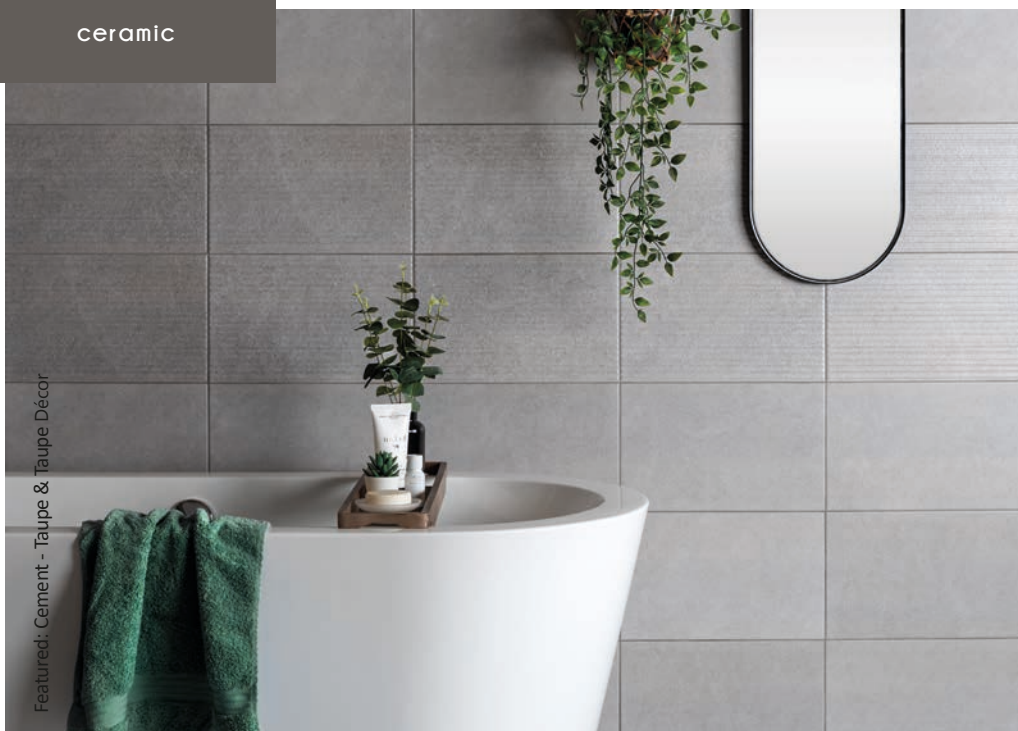

cement

A ceramic wall tile inspired by the uniform design of concrete. The range is great for introducing an industrial feel into your home. They feature a matt surface for an on-trend, modern look and are great for creating stunning wall design with the option for décor available.

Sizes: 250x400x10mm

why not order a sample to see the true beauty of these tiles from your own home...