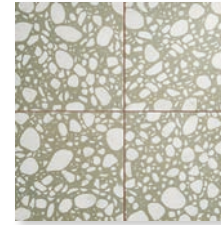

ceramic

terrana

These Terrana tiles feature smooth, rounded chips of white marble with soft grey veins to provide a contemporary take on traditional terrazzo. Available in 45cm x 45cm and three neutral hues, this range has a tranquil aesthetic, perfect for generating organic style within your home interiors. Made in a durable ceramic format, these tiles feature a natural matt finish with a PTV +36 anti-slip surface. They feature scored grid lines ready for grouting to create the illusion of four separate, smaller tiles for a cosy feeling in your home.

Fern

Featured: Terrana - Fern, Modern Heritage - Mallo

Featured: Terrana - Fossil

Featured: Terrana - Ink