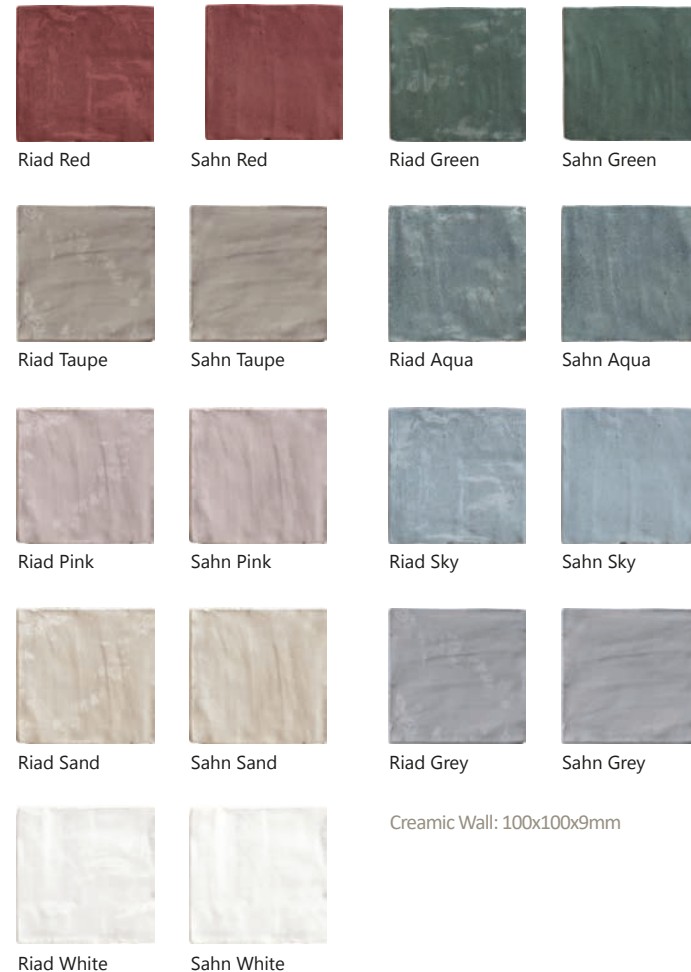

Ceramic Wall: 100x100x9mm