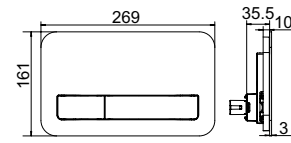

Glossy Grey (RA)	Glossy Black (RB)	Glossy White (RE)
922400RA £266.00	922400RB £266.00	922400RE £266.00