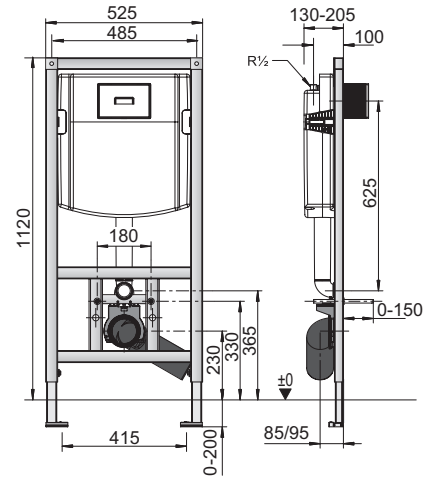

1.12m VICONNECT WC FRAME AND CISTERN

- Cistern and frame combination pack for wall mounted WC's
- 1.12m high
- Fittings included: wall brackets, feet fastenings and WC retaining bolts
- Dual flushes of 3 and 6 litres, can be adjusted to 4.5l flushing
- Front only flush plate
- Flush plate to be ordered separately see page 33 for options.

92092900
£365.00

0.98m VICONNECT WC FRAME AND CISTERN

- Cistern and frame combination pack for wall mounted WC's
- 0.98m high
- Fittings included: wall brackets, feet fastenings and WC retaining bolts
- Dual flushes of 3 and 6 litres, can be adjusted to 4.5l flushing
- Front or Top flush plate option
- Flush plate to be ordered separately see page 33 for options.

92093100
£379.00

0.82m VICONNECT WC FRAME AND CISTERN

- Cistern and frame combination pack for wall mounted WC's
- 0.82m high
- Fittings included: wall brackets, feet fastenings and WC retaining bolts
- Dual flushes of 3 and 6 litres, can be adjusted to 4.5l flushing
- Front or Top flush plate option
- Flush plate to be ordered separately see page 33 for options.

92093000
£379.00