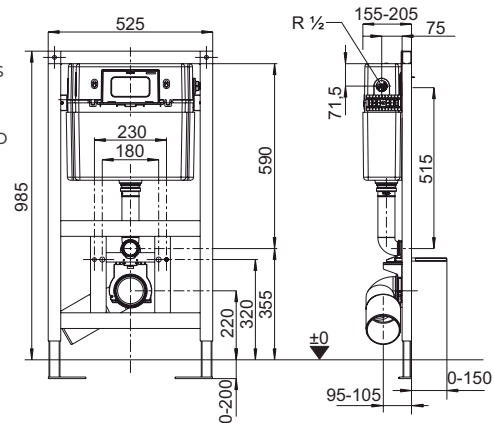

1.12m VICONNECT WC FRAME AND CISTERN

- Cistern and frame combination pack for wall mounted WC's
- 1.12m high
- Fittings included: wall brackets, feet fastenings and WC retaining bolts
- Dual flushes of 3 and 6 litres, can be adjusted to 4.5l flushing
- Front only flush plate
- Flush plate to be ordered separately see page 33 for options.

92092900
£365.00

0.98m VICONNECT WC FRAME AND CISTERN

- Cistern and frame combination pack for wall mounted WC's
- 0.98m high
- Fittings included: wall brackets, feet fastenings and WC retaining bolts
- Dual flushes of 3 and 6 litres, can be adjusted to 4.5l flushing
- Front or Top flush plate option
- Flush plate to be ordered separately see page 33 for options.

92093100
£379.00

0.82m VICONNECT WC FRAME AND CISTERN

- Cistern and frame combination pack for wall mounted WC's
- 0.82m high
- Fittings included: wall brackets, feet fastenings and WC retaining bolts
- Dual flushes of 3 and 6 litres, can be adjusted to 4.5l flushing
- Front or Top flush plate option
- Flush plate to be ordered separately see page 33 for options.

92093000
£379.00