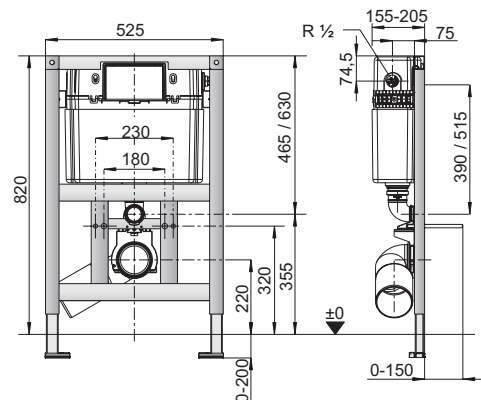

1.12m VICONNECT WC FRAME AND CISTERN

- Cistern and frame combination pack for wall mounted WC's
- 1.12m high
- Fittings included: wall brackets, feet fastenings and WC retaining bolts
- Dual flushes of 3 and 6 litres, can be adjusted to 4.5l flushing
- Front only flush plate
- Flush plate to be ordered separately see page 33 for options.

92092900
£365.00

0.98m VICONNECT WC FRAME AND CISTERN

- Cistern and frame combination pack for wall mounted WC's
- 0.98m high
- Fittings included: wall brackets, feet fastenings and WC retaining bolts
- Dual flushes of 3 and 6 litres, can be adjusted to 4.5l flushing
- Front or Top flush plate option
- Flush plate to be ordered separately see page 33 for options.

92093100
£379.00

0.82m VICONNECT WC FRAME AND CISTERN

- Cistern and frame combination pack for wall mounted WC's
- 0.82m high
- Fittings included: wall brackets, feet fastenings and WC retaining bolts
- Dual flushes of 3 and 6 litres, can be adjusted to 4.5l flushing
- Front or Top flush plate option
- Flush plate to be ordered separately see page 33 for options.

92093000
£379.00