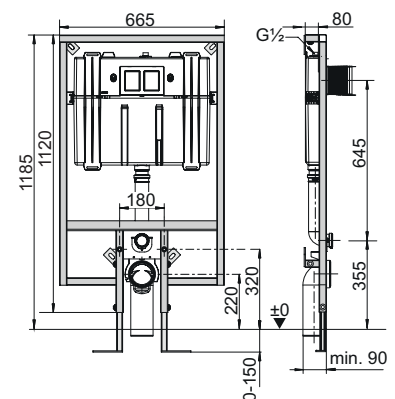

ViConnect

1.18m VICONNECT SLIMLINE WC FRAME AND CISTERN

- Compact Cistern and frame pack for wall mounted WC's
- 1.18m high
- Only 90mm deep
- Fittings included: wall brackets, feet fastenings and WC retaining bolts
- Dual flushes of 3 and 6 litres, can be adjusted to 4.5l flushing
- Front only flush plate
- Flush plate to be ordered separately see page 33 for options.

92247600
£379.00