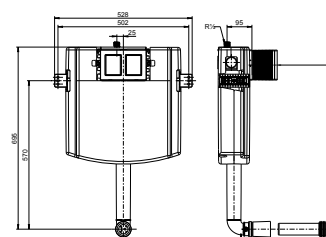

- Concealed Cistern
- Construction depth only 80mm
- 648 x 740/825 x 80mm
- Dual flushes of 3 and 6 litres, can be adjusted to 4.5l flushing
- Front flush plate
- Flush plate to be ordered separately see page 33 for options.
- Compatible with standard floorstanding back to wall toilets