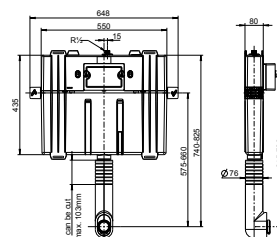

- Concealed Cistern
- Construction depth 125mm
- 582 x 735 x 124mm
- Dual flushes of 3 and 6 litres, can be adjusted to 4.5l flushing
- Front flush plate
- Flush plate to be ordered separately see page 33 for options.
- Compatible with standard floorstanding back to wall toilets