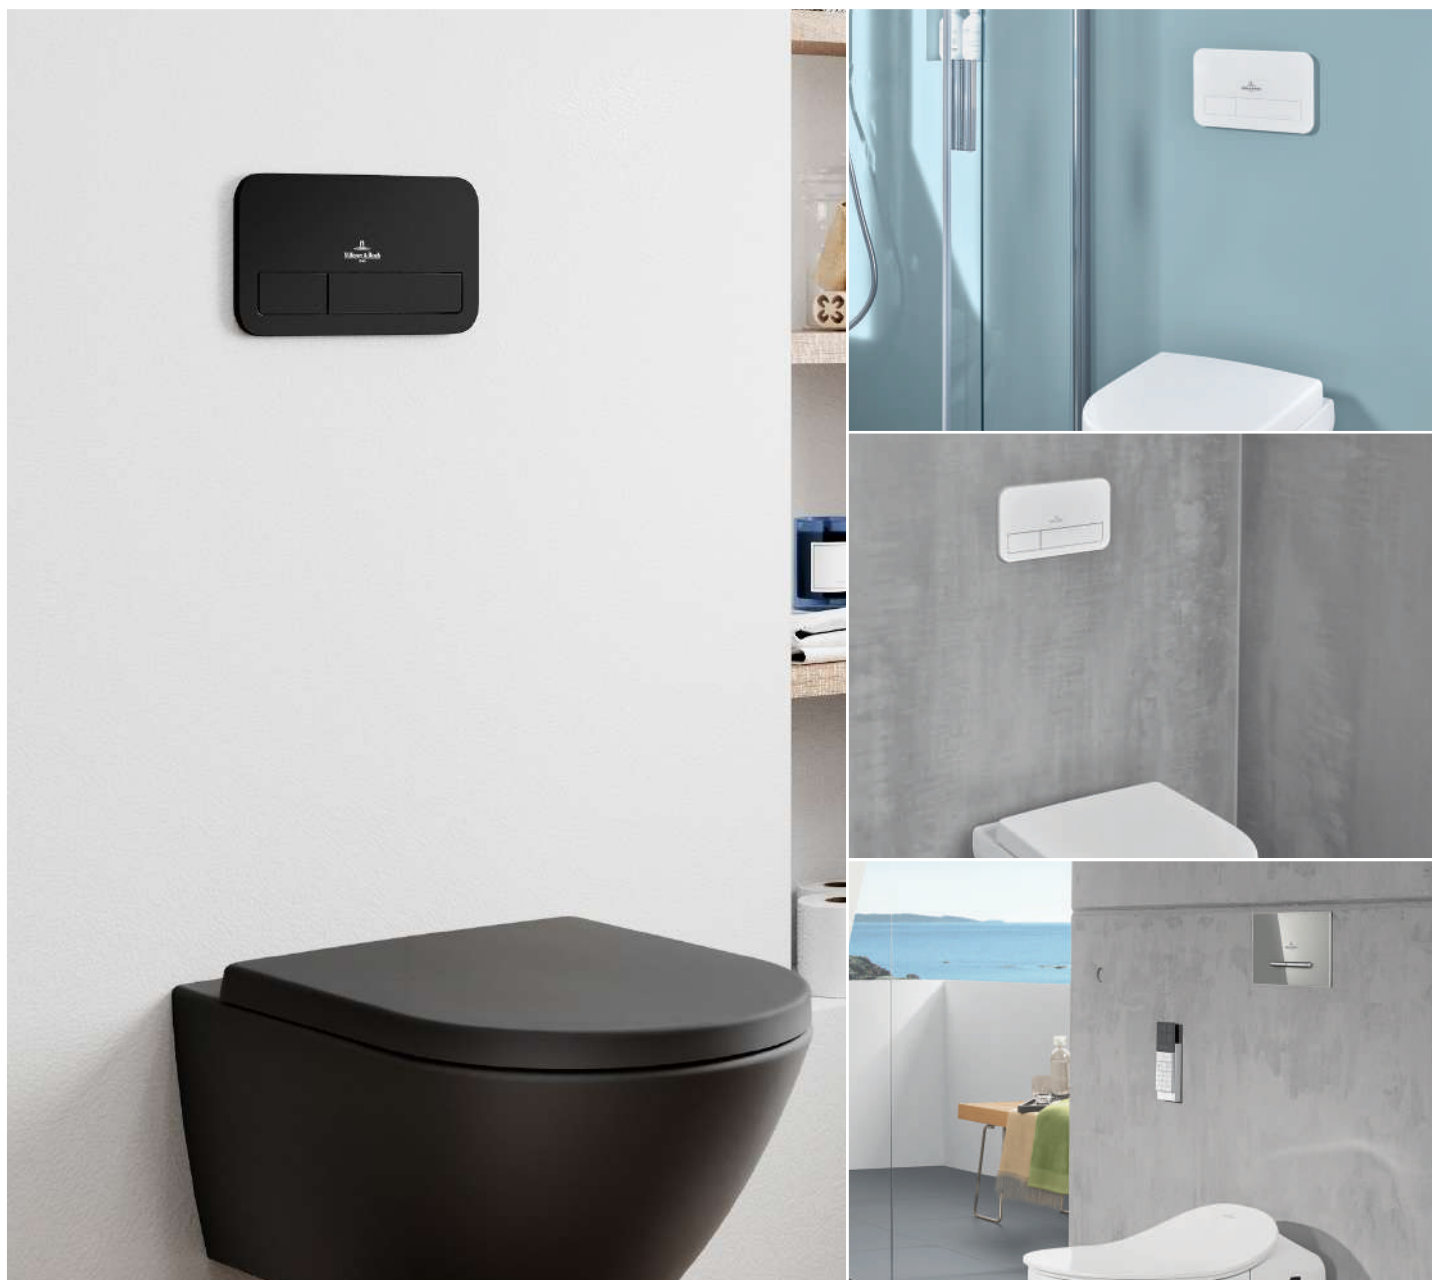

200S VICONNECT FLUSH PLATE

- 200S dual flush plate
- Suitable for front or top mounting
- Size: 253 x 145 x 10 mm
- Only suitable for Viconnect cisterns

Chrome (61)	White (68)	Brushed Chrome (69)	Black Matt (AN)
92249061	92249068	92249069	922490AN
£67.00	£48.00	£67.00	£67.00