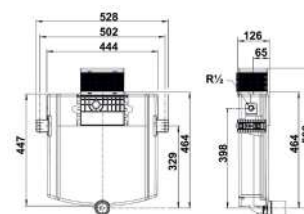

- Concealed Cistern
- For wall mounted WC, for installation in furniture height 820mm
- 460 x 545 x 155mm
- Dual flushes of 3 and 6 litres, can be adjusted to 4.5l flushing
- Front or top flush plate
- Flush plate to be ordered separately see page 33 for options.
- Compatible with wall hung toilets