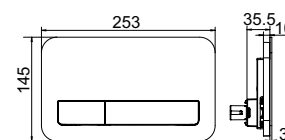

Chrome (61)	White (68)	Brushed Chrome (69)	Black Matt (AN)
92249061	92249068	92249069	922490AN
£67.00	£48.00	£67.00	£67.00