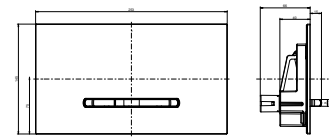

Chrome (61)	White (68)	Brushed Chrome (69)	Black Matt (AN)	Anthracite Matt	White Matt
92218061 £96.00	92218068 £68.00	92218069 £96.00	922169AN £96.00	922169D8 £96.00	922169N5 £96.00