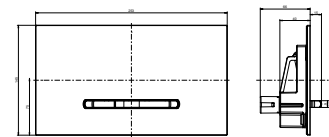

Glossy Grey (RA)	Glossy Black (RB)	Glossy White (RE)
922460RA £272.00	922460RB £272.00	922460RE £272.00