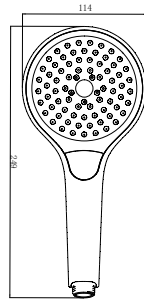

Hand shower with three spray types

- Material: ABS-Plastic
- Spray Modes: Hand shower with relax, massage and intense spray type
- Hand shower: max flow rate at 3 bar 5,52 l/min
- With backflow preventer
- Shower Ø 114 mm

Article number	Description	Price
TVS109001UK061	Chrome	72,-
TVS109001UK064	Brushed Nickel Matt	102,-
TVS109001UK076	Brushed Gold	102,-
TVS109001UK0K5	Matt Black	102,-