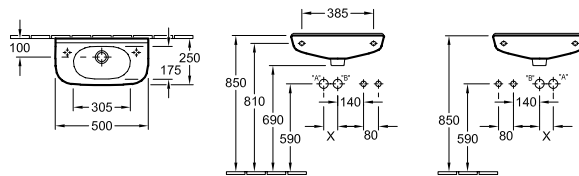

HANDWASHBASIN COMPACT

Article number	Description	01		pcs/ pal.	kg/ pc.
5361 50 01	500 x 250 mm suitable for 1-hole tap fittings, pre-punched tap holes on sides	117,-	-	33	7,45

For wall mounted basin installation frames please see ViConnect Collection