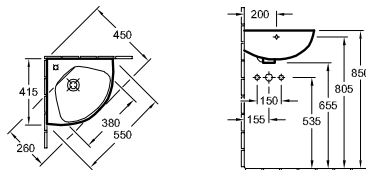

CORNER HANDWASHBASIN COMPACT

Article number	Description	01		pcs/ pal.	kg/ pc.
7327 40 01	415 mm side length	201,-	-	48	10,95