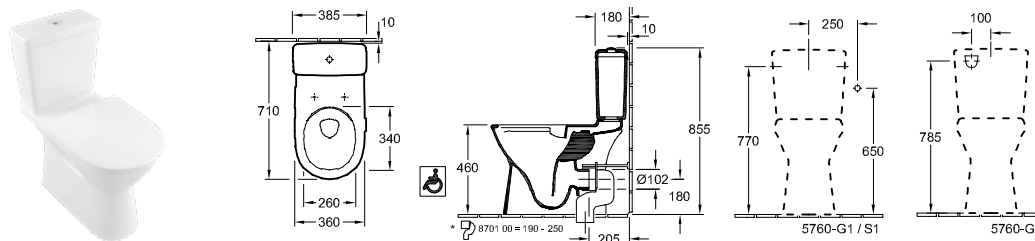

WASHDOWN TOILET FOR CLOSE-COUPLED TOILET-SUITE, RIMLESS VITA

DirectFlush

Article number	Description	01	P1	pcs/ pal.	kg/ pc.
4620 RO 01	360 x 710 mm	267,-	-	6	28,7

floor-standing, horizontal outlet, with fastening set for concealed fastening, seat height: 460 mm

5760 61 01	CISTERN fastening set included, water inlet from the sides or rear, flushing mechanism with Dual-Flush water-saving button, chrome	176,-	-	16	12,77
5760 71 01	CISTERN fastening set included, bottom water inlet, flushing mechanism with DualFlush water-saving button, chrome	176,-	-	16	12,77
9M67 S1 P1	TOILET SEAT AND COVER VITA fastening from above, with special buffers to prevent slipping to the sides, with grip edge on the lid, with QuickRelease and SoftClosing hinges, hinges in stainless steel	-	255,-	72	3,1
9M72 61 P1	TOILET SEAT AND COVER VITA with special buffers to prevent slipping to the sides, with grip edge on the lid, with continuous hinge bolt, hinges in stainless steel	-	289,-	144	3,2
9M39 61 01	TOILET SEAT AND COVER hinges in stainless steel	89,-	-	108	2,09

For wall mounted toilet installation frames please see ViConnect Collection