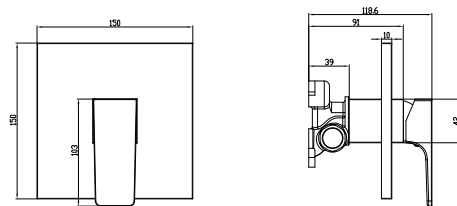

Concealed single-lever bath / shower mixer

- Material: Brass
- Wall-mounted
- Connection Type 1/2"
- Max flow rate at 3 bar 22,6 l/min

Article number	Description	Price
TVS12500200061	Chrome	161,-
TVS12500200064	Brushed Nickel Matt	226,-
TVS12500200076	Brushed Gold	226,-
TVS125002000K5	Matt Black	226,-

Required Miscellaneous

Article number	Description	Price
TVS00035100000	Vi-Box universal concealed installation unit for single-lever mixer, Chrome / see page 105	83,-