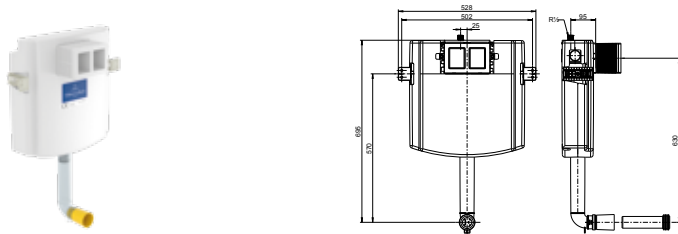

VICONNECT - CISTERN ONLY FOR BACK TO WALL WC PANS

CONCEALED CISTERN ONLY - 1120mm INSTALLATION HEIGHT, FRONT FLUSH PLATE

Article number	Description					Pc./ Pal.	kg/ Pc.
9209 32 00	460 x 600 x 145 mm front operated, with filling valve type AG (air gap) WRAS compliant		175,-			20	3,41