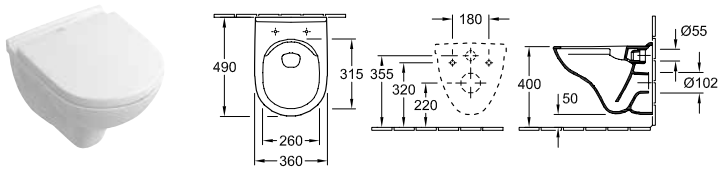

WALL MOUNTED WC, 36cm x 49cm, RIMLESS, COMPACT

DirectFlush

COMPACT

Article number	Description	01		pcs/ pal.	kg/ pc.
5688 R0 01	360 x 490 mm	316,-	-	14	14

wall-mounted, horizontal outlet, with water-saving AQUAREDUCT® system: flush volume 3 / 4,5 litres, not suitable for installation with flush valves

9M38 S1 01	TOILET SEAT AND COVER with QuickRelease and SoftClosing hinges, hinges in stainless steel	107,-	-	216	2,21