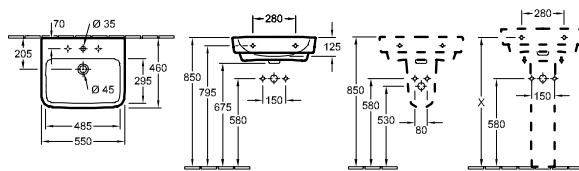

WASHBASIN - 55cm Wall Mounted

Article number	Description	01		pcs/ pal.	kg/ pc.
4A41 55 01	550 x 460 mm	119,-	-	16	18,1
5265 00 01	PEDESTAL	85,-	-	56	7,94
5266 00 01	TRAP COVER fastening set included	102,-	-	40	7,6