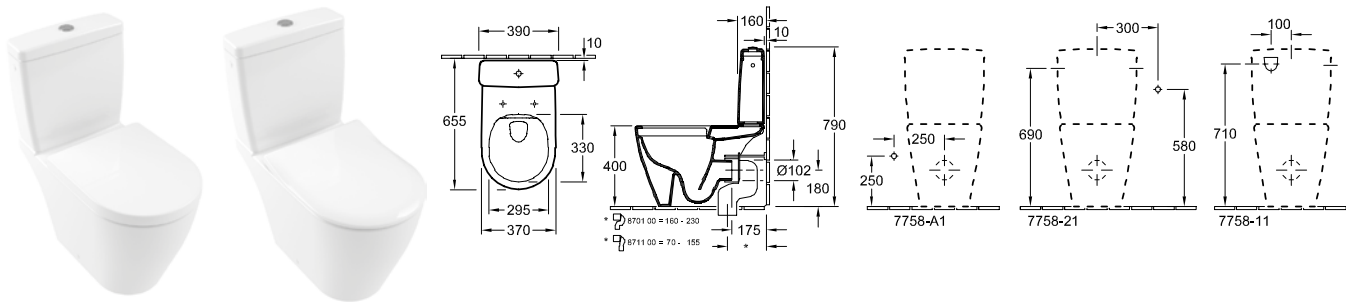

For wall mounted washbasin installation frames please the ViConnect Collection

AVENTO - CLOSED-COUPLED TOILET & WALL MOUNTED BIDET

WASHDOWN TOILET FOR CLOSE-COUPLED TOILET-SUITE, RIMLESS

DirectFlush

Article number	Description	01		pcs/ pal.	kg/ pc.
5644 R0 01	370 x 640 mm	Direct Flush	424,-	-	8 29
floor-standing, horizontal outlet, with fastening set for concealed fastening, with water-saving AQUAREDUCT® system: flush volume 3 / 4,5 litres					
7758 11 01	CISTERN water inlet from the sides or rear, flushing mechanism with DualFlush water-saving button, chrome		208,-	-	16 10,8
7758 71 01	CISTERN bottom water inlet, flushing mechanism with DualFlush water-saving button, chrome		208,-	-	16 11,94
9M77 C1 01	TOILET SEAT AND COVER with QuickRelease and SoftClosing hinges, hinges in stainless steel		160,-	-	108 2,61
9M87 S1 01	TOILET SEAT AND COVER SLIMSEAT with QuickRelease and SoftClosing hinges, hinges in stainless steel	Slim Seat	188,-	-	90 2,91