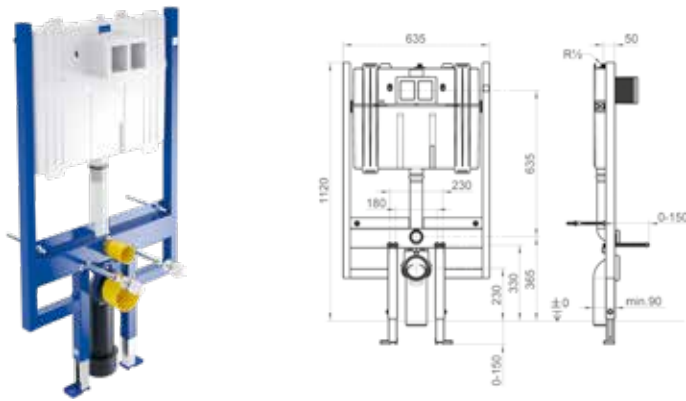

WC-ELEMENT COMPACT - Wall Mounted WC-Element, 112cm Height, Front Only Flush Plate, 9cm Slim Line Installation, Rear/Vertical Outlet Only

Article number	Description					Pc./ Pal.	kg/ Pc.
9224 76 00	665 x 1185 x 90mm self-supporting powder-coated steel frame, fully pre-assembled		379,-			10	13,8

with wall brackets, incl. feet and fastenings, with protection cap for the flushing pipe, 2 times M12 WC retaining bolts adjustable to 180mm with protection plugs and nuts, installation instructions, without flush plate, for dry-wall construction, installation onto a solid brick wall, etc., adjustment range of feet from unfinished floor level to upper edge of finished floor level: 0-200mm, adjustment range front to wall: 90mm, with cistern 80mm, installation min. 90mm, 80mm cistern, 6 adjustable setting and insulation against condensation with dual flush 3/6l, adjustable to min 3/4,5l, max flush quantity 7,5l, filling valve noise Class I, flexible hose for filling valve, can be tightened by hand, 2-part angle valve connection set R1/2, protection box for access opening can be cut to size, with depth-adjustable WC connecting bend 90° DN 90 (Ø90)/DN 100 (Ø110) with protection cap complete WC connection set DN 90 (Ø90)/180mm, certification marks for concealed cistern: Noise Class I.