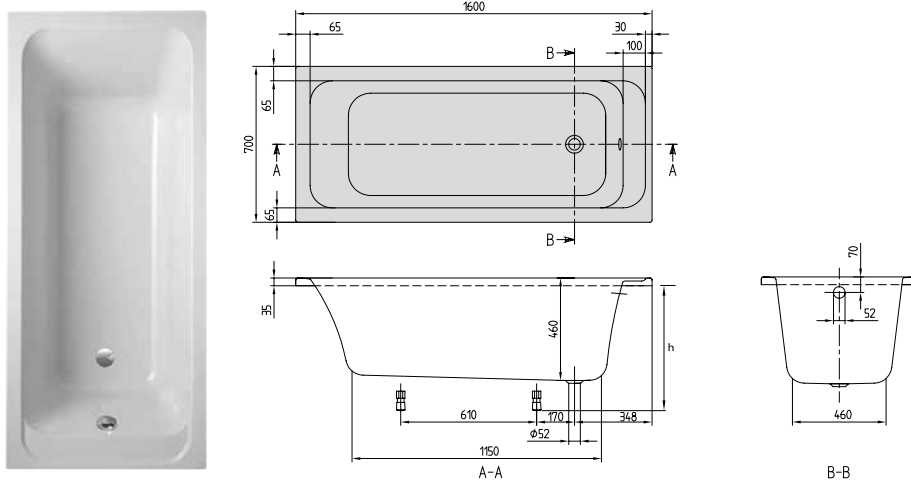

ARCHITECTURA BATHS

ARCHITECTURA Solo (Rectangle 1600 x 700) Acrylic

Article number	Description	Size l x w	Bottom l x w	Depth	Litres incl. 1 pers	Weight (kg)	01	pcs/pal.
UBA 167 ARA 2V-01	Architettura	1600 x 700	1150 x 460	460	165	21	471,-	10

Required with every bath:

U99740000	Bath feet, plastic, for baths with even bottom, adjustable from 130 to 180 mm	23,-