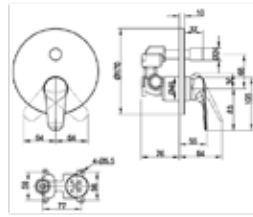

O.NOVO START

Concealed single-lever bath / shower mixer

- Material: Brass
- Wall-mounted
- Max flow rate at 3 bar 22,9 l/min
- With automatic diverter

Article number	Description	Price
TVS10535311061	Chrome	131,-

Required Miscellaneous

Article number	Description	Price
TVS00035100000	Vi-Box universal concealed installation unit for single-lever mixer, Chrome / see page 105	83,-