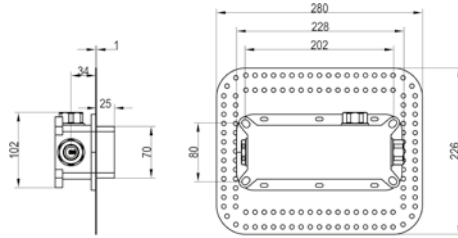

UNIVERSAL FITTINGS

Universal concealed installation unit for single-lever mixer

- Material: Plastic
- Wall-mounted
- Min / Max installation depth: 65 / 80 mm
- 1 x Outlet
- Max flow rate at 3 bar 20,7 l/min
- With backflow preventer

Article number	Description	Price
TVW0001520000		94,-