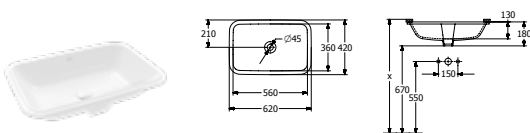

UNDERCOUNTER WASHBASIN

Article number	Description	01	pcs/ pal.	kg/ pc.
5A77 60 01	570 x 370 mm without tap hole area	330,-	10	10