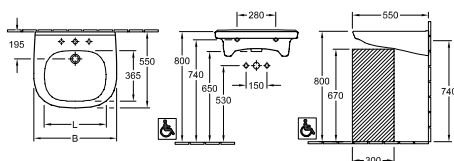

WASHBASIN VITA - 61/56cm - WALL MOUNTED

Article number	Description	01		pcs/ pal.	kg/ pc.
4119 60 01	610 x 550 mm	261,-	-	16	18,8
4119 55 01	560 x 550 mm	238,-	-	16	17