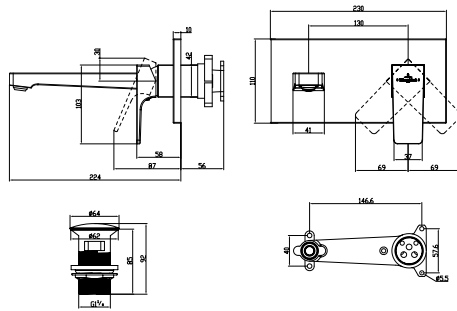

- With push-open waste
- Material: Brass
- Wall-mounted
- Connection Type 3/8"
- Max flow rate at 3 bar 4,6 l/min
- Spout length 147 mm

Article number	Description	Price
TVW12500300061	Chrome	256,-
TVW12500300064	Brushed Nickel Matt	358,-
TVW12500300076	Brushed Gold	358,-
TVW125003000K5	Matt Black	358,-