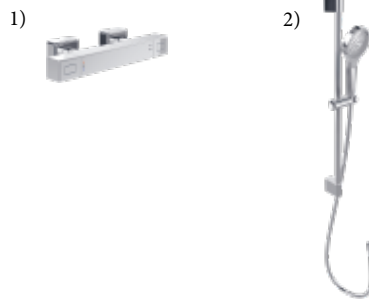

Thermostatic Square Verve Shower Mixer Set - Chrome - VBSSPACK8

VBSSPACK8

VBSSPACK8				
		Includes	Description	Price
UNIVERSAL FITTINGS	1	TVS00001800061	Universal Exposed Square Thermostatic Shower Mixer; Chrome	£267
VERVE SHOWERS	2	TVS109007UK061	Verve Exposed Shower Set; Including Riser Rail, Hose & Hand Shower; Chrome	£125
				£392

For technical details please refer to the Villeroy & Boch App