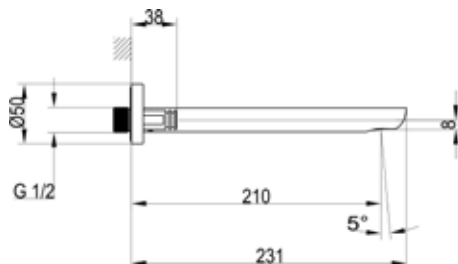

Article number	Description	Price
TVT10400100061	Chrome	166,-

Bath spout

- Material: Brass
- Wall-mounted
- Connection Type 1/2"
- Max flow rate at 3 bar 20,2 l/min
- Spout length 210 mm

Article number	Description	Price
TVT10450500061	Chrome	87,-