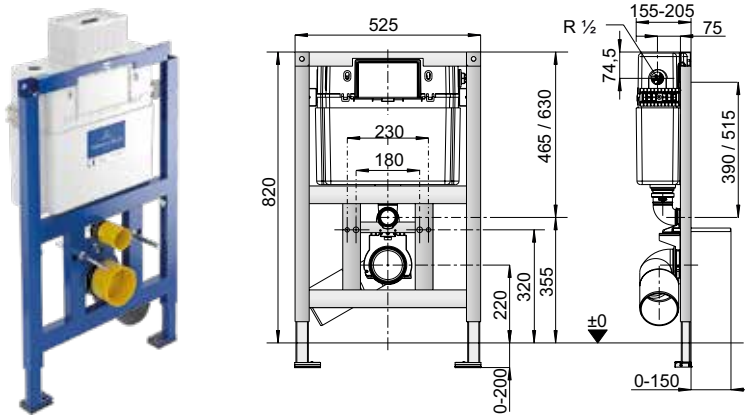

VICONNECT - WALL MOUNTED WC FRAMES

WC-ELEMENT - Wall Mounted WC-Element, 82cm Height, Front or Top Flush Plate Option

Article number	Description					Pc./ Pal.	kg/ Pc.
9209 30 00	525 x 820 x 160 mm self-supporting powder-coated steel frame, fully pre-assembled, front/top operated, please order flush plate separately, with filling valve type AG (air gap) WRAS compliant		379,-			14	10,8

with wall brackets, incl. feet and fastenings, with protection cap for the flushing pipe, 2 times M12 WC retaining bolts adjustable to 180/230mm with protection plugs and nuts, installation instructions, without flush plate, for dry-wall construction, installation onto a solid brick wall, etc., adjustment range of feet from unfinished floor level to upper edge of finished floor level: 0-200mm, adjustment range front to wall: 155-205mm (when mounted on wall brackets) front/top operated, button function transmitted to drain fitting via flexible cables, connection to flush plate via bayonet joint, with protection cap for the flushing pipe. Concealed cistern with insulation against condensation with dual flush 3/6l, adjustable to min 3/4,5l, max flush quantity 4/9l, filling valve noise Class I, flexible hose for filling valve, can be tightened by hand, 2-part angle valve connection set R1/2, mounting clip, 4 adjustment settings, protection box for access opening can be cut to size, with depth-adjustable WC connecting bend 90° DN 90 (Ø90)/DN 100 (Ø110) with protection cap complete WC connection set DN 90 (Ø90)/180mm, certification marks for concealed cistern: Noise Class I.