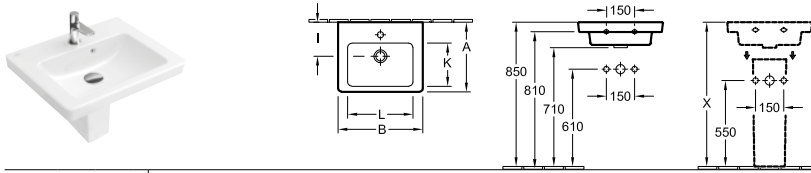

SUBWAY 2.0 - WASHBASINS

HANDWASHBASIN - WALL MOUNTED - 45 x 37cm

Article number	Description	01		pcs/ pal.	kg/ pc.
7315 45 01	450 x 370 mm		186,-	-	36 10,85
7315 50 01	500 x 400 mm		219,-	-	48 23,8
5222 00 01	TRAP COVER cannot be combined with 3-hole tap fittings, fastening set included		208,-	-	50 7,35

NEW