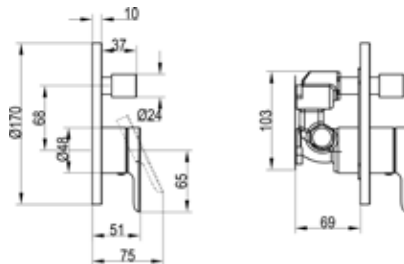

Concealed single-lever bath / shower mixer

- Material: Brass
- Wall-mounted
- Max flow rate at 3 bar 18 l/min
- With automatic diverter

Article number	Description	Price
TVS10435300061	Chrome	157,-

Required Miscellaneous

Article number	Description	Price
TVS00035100000	Vi-Box universal concealed installation unit for single-lever mixer, Chrome / see page 105	83,-