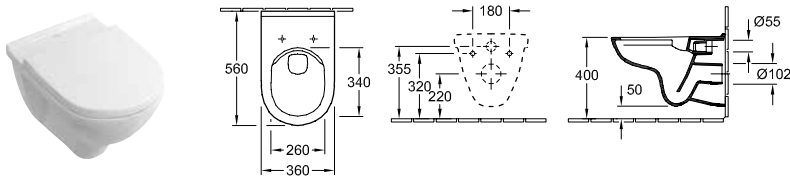

WALL MOUNTED WC, 56cm x 36cm

Article number	Description	01		pcs/ pal.	kg/ pc.
5660 10 01	360 x 560 mm	208,-	-	14	18

wall-mounted, horizontal outlet, with water-saving AQUAREDUCT® system: flush volume 3 / 4,5 litres, not suitable for installation with flush valves

9M38 S1 01	TOILET SEAT AND COVER with QuickRelease and SoftClosing hinges, hinges in stainless steel	107,-	-	216	2,21