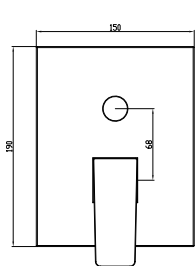

ARCHITECTURA SQUARE

Concealed single-lever bath / shower mixer

- Material: Brass
- Wall-mounted
- Connection Type 1/2"
- Max flow rate at 3 bar 20,5 l/min
- With diverter

Article number	Description	Price
TVS12500300061	Chrome	174,-
TVS12500300064	Brushed Nickel Matt	244,-
TVS12500300076	Brushed Gold	244,-
TVS125003000K5	Matt Black	244,-

Required Miscellaneous

Article number	Description	Price
TVS00035100000	Vi-Box universal concealed installation unit for single-lever mixer, Chrome / see page 105	83,-