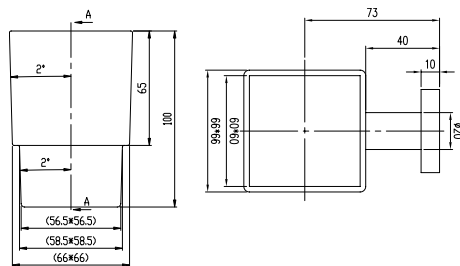

Tumbler holder

- Material: Brass
- Wall-mounted
- Tumbler made of frosted glass

Article number	Description	Price
TVA15201900061	Chrome	87,-
TVA15201900064	Brushed Nickel Matt	122,-
TVA15201900076	Brushed Gold	122,-
TVA152019000K5	Matt Black	122,-