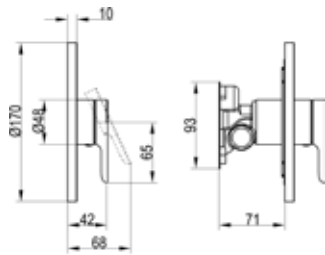

O.NOVO

Concealed single-lever bath / shower mixer

- Material: Brass
- Wall-mounted
- Max flow rate at 3 bar 19 l/min

Article number	Description	Price
TVS10435200061	Chrome	148,-

Required Miscellaneous

Article number	Description	Price
TVS00035100000	Vi-Box universal concealed installation unit for single-lever mixer, Chrome / see page 105	83,-