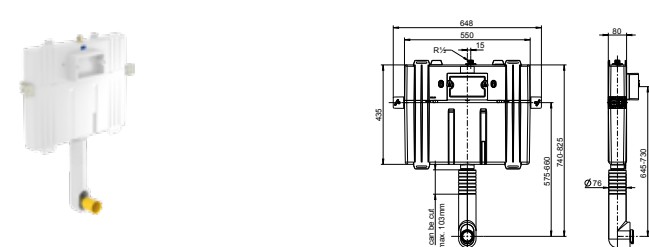

CONCEALED CISTERN ONLY - COMPACT SLIMLINE, 80mm DEPTH, FRONT FLUSH PLATE

Article number	Description					Pc./ Pal.	kg/ Pc.
9224 82 00	648 x 740/825 x 80mm front operated		198,-			26	3,5

VICONNECT - WC FLUSHPLATES

COLOUR CODE FOR FLUSHPLATES ON OPPOSITE PAGE

HOW TO ORDER:

To order your press panel in the required colour please replace the "XX" in the article code with your required colour code

68 = White

61 = Chrome

69 = Brushed Chrome

RA = Glass Glossy Grey

RB = Glass Glossy Black

RE = Glass Glossy White

AN = Black Matt

EXAMPLE:

An 300Flush Plate in white would be: **9221 80 68**