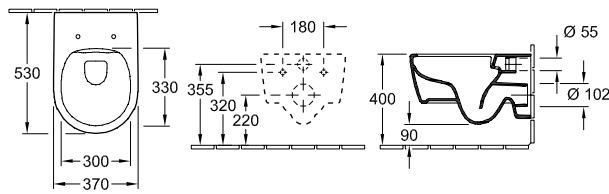

COMBI-PACK
DirectFlush

Article number	Description		01		pcs/ pal.	kg/ pc.
5656 HR 01	individual packaging materials, wall-mounted, horizontal outlet composed of: Washdown WC DirectFlush 5656 R0 XX, WC-seat with QuickRelease and SoftClosing hinges 9M77 C1 XX		564,-	-	12	22

For wall mounted washbasin installation frames please the ViConnect Collection