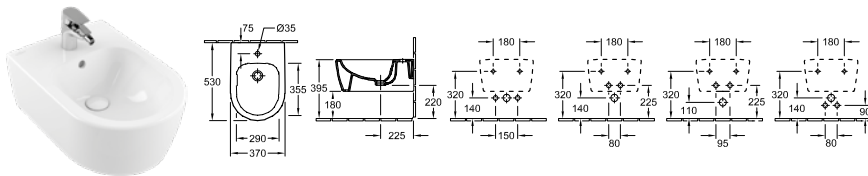

WALL MOUNTED BIDET

Article number	Description	01		pcs/ pal.	kg/ pc.
5405 00 01	370 x 530 mm		485,-	-	12 18,9

wall-mounted, with fastening set for concealed fastening

For a wall mounted bidet installation frames please see the ViConnect Collection