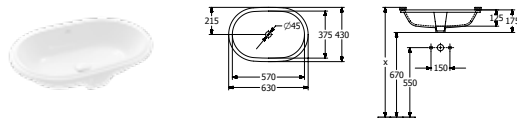

UNDERCOUNTER WASHBASIN

Article number	Description	01	pcs/ pal.	kg/ pc.
5A76 60 01	570 x 375 mm without tap hole area	330,-	0	9