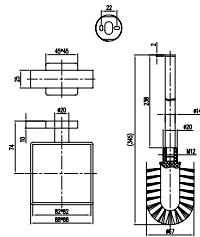

Toilet brush set

- Material: Brass
- Wall-mounted
- Bottle made of frosted glass
- Incl. toilet brush

Article number	Description	Price
TVA15201700061	Chrome	148,-
TVA15201700064	Brushed Nickel Matt	208,-
TVA15201700076	Brushed Gold	208,-
TVA152017000K5	Matt Black	207,-