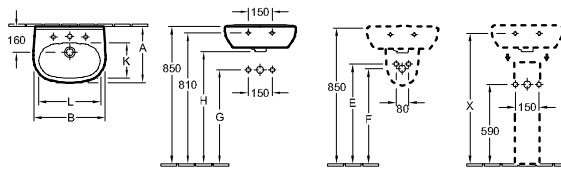

HANDWASHBASIN COMPACT

Article number	Description	01		pcs/ pal.	kg/ pc.
5360 50 01	500 x 400 mm	112,-	-	22	12,3
5360 45 01	450 x 350 mm	93,-	-	24	10,2
5265 00 01	PEDESTAL	85,-	-	56	7,94
5267 00 01	TRAP COVER	99,-	-	64	5