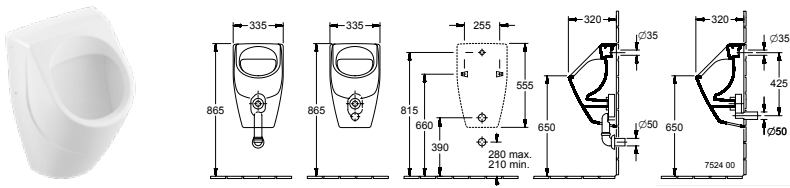

O.NOVO - URINALS

SIPHONIC URINAL DIRECT FLUSH

Article number	Description	01		pcs/ pal.	kg/ pc.
7524 00 01	335 x 560 x 320 mm	277,-	-	15	14,2
without cover, concealed water inlet, Outlet may be concealed depending on the type of extractor section					
9326 00 00	EXTRACTOR (optional) horizontal outlet, Flush volume: 1,0 l	-	90,-		0,17
9933 00 00	WATER-INLET CONNECTOR (optional)	-	54,-		0,2

For urinal installation frames please see ViConnect Collection