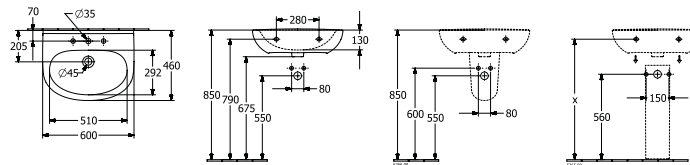

WASHBASIN - 60cm Wall Mounted

Article number	Description	01		pcs/ pal.	kg/ pc.
4A40 60 01	600 x 460 mm	136,-	-	16	14,5
5265 00 01	PEDESTAL	85,-	-	56	7,94
5266 00 01	TRAP COVER fastening set included	102,-	-	40	8,4

NEW