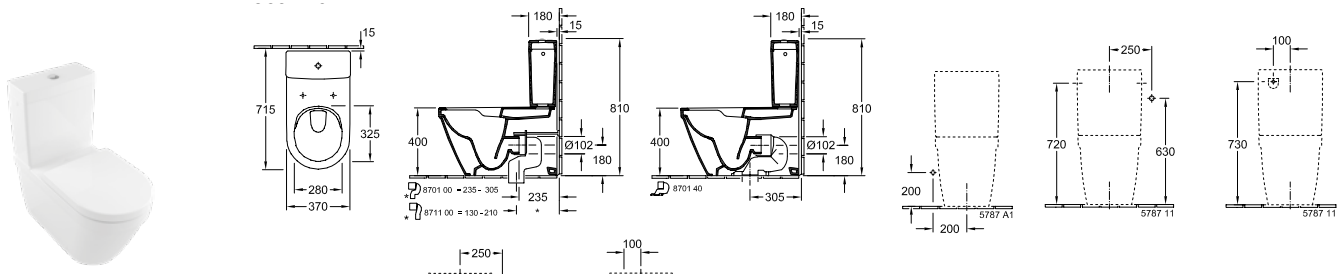

ARCHITECTURA - BACK-TO-WALL WC

BACK-TO-WALL WC - RIMLESS DirectFlush

Article number	Description	01		pcs/ pal.	kg/ pc.
5690 R0 01	370 x 540 mm	Direct Flush	335,-	-	12 25,5
floor-standing, back to wall, horizontal outlet, with fastening set for concealed fastening, with water-saving AQUAREDUCT® system: flush volume 3 / 4,5 litres					
98M9 C1 01	TOILET SEAT AND COVER with QuickRelease and SoftClosing hinges, hinges in stainless steel		123,-	-	144 2,52
98M9 D1 01	TOILET SEAT AND COVER hinges in stainless steel		91,-	-	90 2,57
9M70 S1 01	TOILET SEAT AND COVER SLIMSEAT with QuickRelease and SoftClosing hinges, hinges in stainless steel	Slim Seat	163,-	-	90 2,97

ARCHITECTURA - CLOSE-COUPLED WC - RIMLESS

CLOSE-COUPLED WC - RIMLESS

DirectFlush

Article number	Description	01		pcs/ pal.	kg/ pc.
5691 R0 01	370 x 700 mm	380,-	-	6	37,2
floor-standing, back to wall, horizontal outlet, with fastening set for concealed fastening, with water-saving AQUAREDUCT® system: flush volume 3 / 4,5 litres, Recommendation: to be installed at a distance of 15 mm from the wall					
5787 61 01	CISTERN water inlet from the sides or rear, flushing mechanism with DualFlush water-saving button, chrome	199,-	-	48	15
5787 71 01	CISTERN bottom water inlet, flushing mechanism with DualFlush water-saving button, chrome	199,-	-	48	15,26
98M9 C1 01	TOILET SEAT AND COVER with QuickRelease and SoftClosing hinges, hinges in stainless steel	123,-	-	144	2,52
98M9 D1 01	TOILET SEAT AND COVER hinges in stainless steel	91,-	-	90	2,57
9M70 S1 01	TOILET SEAT AND COVER SLIMSEAT with QuickRelease and SoftClosing hinges, hinges in stainless steel	163,-	-	90	2,97