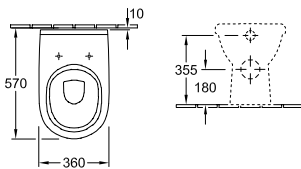

BACK-TO-WALL WC