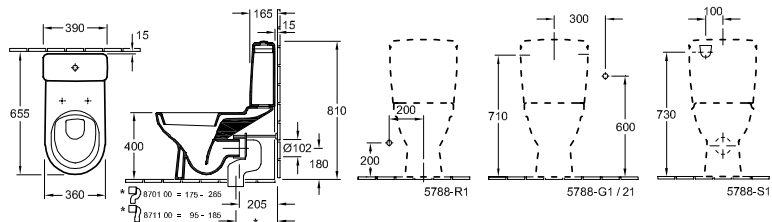

CLOSE-COUPLED WC, FLAT BACK-TO-WALL

Article number	Description	01		pcs/ pal.	kg/ pc.
5658 10 01	360 x 640 mm		274,-	-	6 32.82
floor-standing, back to wall, horizontal outlet, with fastening set for concealed fastening, with water-saving AQUAREDUCT® system: flush volume 3 / 4,5 litres,					
5788 71 01	CISTERN water inlet from the sides, flushing mechanism with DualFlush water-saving button, chrome		208,-	-	16 11.76
5788 61 01	CISTERN bottom water inlet, flushing mechanism with DualFlush water-saving button, chrome		208,-	-	16 12.14
9M38 S1 01	TOILET SEAT AND COVER with QuickRelease and SoftClosing hinges, hinges in stainless steel		107,-	-	216 2,21