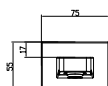

ARCHITECTURA SQUARE

Concealed single-lever bath / shower mixer

- Material: Brass
- Wall-mounted
- Connection Type 1/2"
- Max flow rate at 3 bar 20,5 l/min
- With diverter

Article number	Description	Price
TVS12500300061	Chrome	174,-
TVS12500300064	Brushed Nickel Matt	244,-
TVS12500300076	Brushed Gold	244,-
TVS125003000K5	Matt Black	244,-

Required Miscellaneous

Article number	Description	Price
TVS00035100000	Vi-Box universal concealed installation unit for single-lever mixer, Chrome / see page 105	83,-

Single-lever bath & shower mixer

- Material: Brass
- Wall-mounted
- Connection Type 1/2"
- Hand shower hose connection 1/2"
- Max flow rate at 3 bar 21,9 l/min
- With backflow preventer
- With diverter
- Spout length 145 mm

Article number	Description	Price
TVT12500100061	Chrome	226,-
TVT12500100064	Brushed Nickel Matt	318,-
TVT12500100076	Brushed Gold	318,-
TVT125001000K5	Matt Black	318,-

Bath spout

- Material: Brass
- Wall-mounted
- Connection Type 1/2"
- Max flow rate at 3 bar 21,9 l/min
- Spout length 210 mm

Article number	Description	Price
TVT12500200061	Chrome	109,-
TVT12500200064	Brushed Nickel Matt	153,-
TVT12500200076	Brushed Gold	153,-
TVT125002000K5	Matt Black	152,-