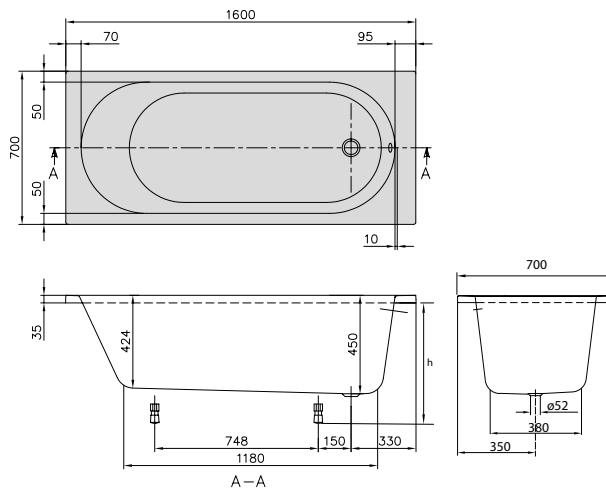

O.NOVO BATHS

O.NOVO Solo (RECTANGULAR 1600 x 700) ACRYLIC

Article number	Description	Size l x w	Bottom l x w	Depth	Litres incl. 1 pers	Weight (kg)	Price	pcs/pal.
UBA 160 CAS 2V-01	O.novo, Solo, White	1600 x 700	1180 x 400	450	125	20	412,-	20

Required with every bath:

U99740000	Bath feet, plastic, for baths with even bottom, adjustable from 130 to 180 mm						23,-