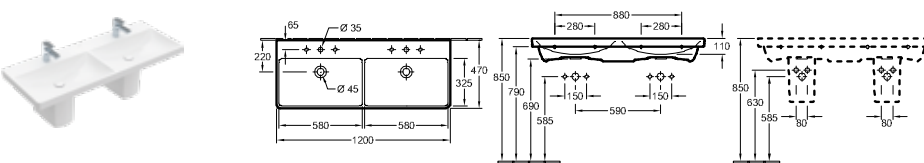

DOUBLE WASHBASIN 130cm WALL MOUNTED

Article number	Description	01		pcs/ pal.	kg/ pc.
4A23 CK 01	1200 x 470 mm 2x	1010,-	-	8	32,5
5244 00 01	TRAP COVER cannot be combined with 3-hole tap fittings, incl. fastening set "SmartFix"	SmartFix 208,-	-	40	5,59