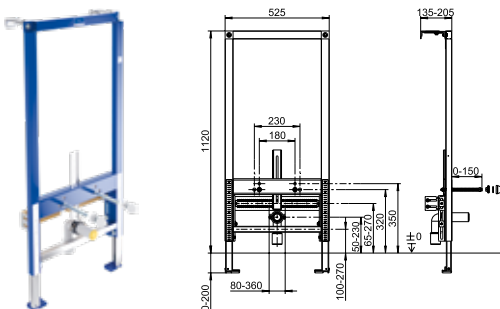

BIDET INSTALLATION SYSTEM

for dry-wall construction, standard height

Article number	Description	LC	pcs/ pal.	kg/ pc.
9221 48 00	525 x 1120 x 100 mm self-supporting powder-coated steel frame, fully pre-assembled	309,-	10	10,54

for covering with plasterboard, installation onto a solid brick wall, in dry-wall constructions etc., adjustment range of feet from unfinished floor level to upper edge of finished floor level: 0-200 mm, adjustment range front to wall: 135-205mm (when mounted on wall brackets), 4-point fastening, universally adjustable for bidet ceramics, with multiply bonded laminated wood panel and scaling for the free positioning of drinking water pipe wall panels, with universal waste bend DN 50 (Ø 50) / DN 40 (Ø 40), incl. rubber collar DN 40 (Ø 40) / DN 32 (Ø 32) and protection plugs, with 2 x M12 retaining bolts adjustable 180/230 mm with protection plugs, nuts and white covers, with sound-absorbing clamp, with wall brackets, incl. self-locking feet with adjustable base plates and fastening materials, installation instructions, individual packaging materials