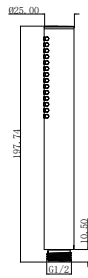

VERVE SHOWERS

Hand shower

- Material: Brass
- Wall-mounted
- Hand shower hose connection 1/2"
- Spray Modes: ##Comfortstrahl
- Hand shower: max flow rate at 3 bar 5,05 l/min
- With backflow preventer
- Shower Ø 25 mm

Article number	Description	Price
TVS10900600061	Chrome	83,-
TVS10900600064	Brushed Nickel Matt	117,-
TVS10900600076	Brushed Gold	117,-
TVS109006000K5	Matt Black	117,-