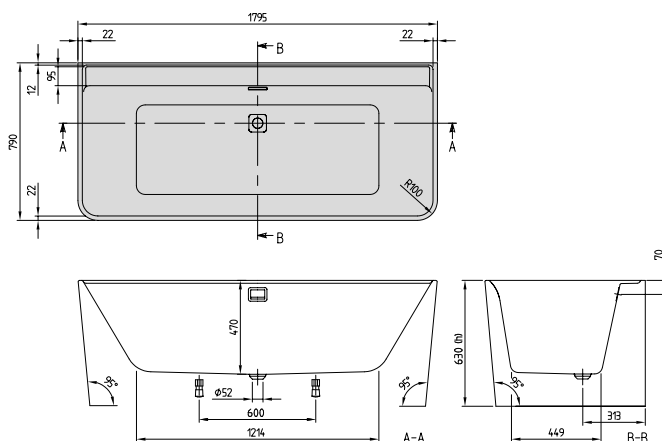

COLLARO (Wall-facing 1790 x 790) Acrylic

h = Installation height (min - max)	
Bath with panel	630

NEW

Article number	Description	Size l x w	Bottom l x w	Depth	Litres incl. 1 pers	Weight (kg)	01	pcs/pal.
UBA 180 COR 9CS00VP-01	Collaro, wall-facing, seamless, White Alpin	1790 x 790	1214 x 449	470	218	43	2.012,-	1