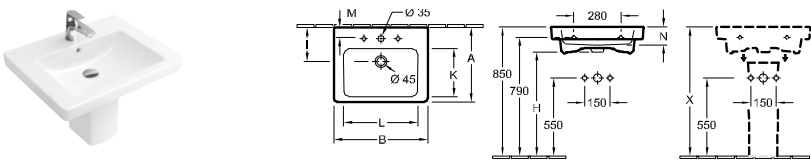

WASHBASIN - WALL MOUNTED - 55cm

Article number	Description	01		pcs/ pal.	kg/ pc.
7113 55 01	550 x 440 mm		240,-	-	24 17,31
5244 00 01	TRAP COVER cannot be combined with 3-hole tap fittings, incl. fastening set "SmartFix"		208,-	-	40 5,59