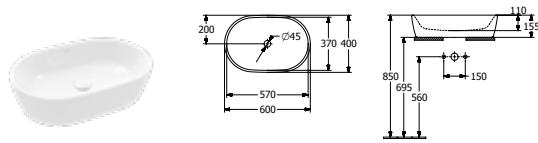

ARCHITECTURA - SIT-ON, BUILT-IN AND UNDERCOUNTER BASINS

SURFACE-MOUNTED WASHBASIN

Article number	Description	01	pcs/ pal.	kg/ pc.
5A26 60 01	600 x 400 mm for wall-mounted washbasin mixers or tall pillar tap fittings, without tap hole area 	347,-	10	14