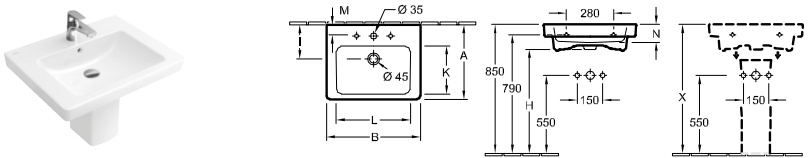

WASHBASIN - WALL MOUNTED - 60cm

Article number	Description	01		pcs/ pal.	kg/ pc.
7113 60 01	600 x 470 mm		275,-	-	16 18,58
5244 00 01	TRAP COVER cannot be combined with 3-hole tap fittings, incl. fastening set "SmartFix"		208,-	-	40 5,59

For wall mounted basin installation frames please see ViConnect Collection