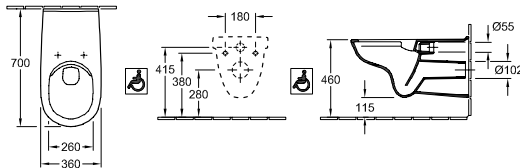

WASHDOWN TOILET VITA, RIMLESS

DirectFlush

Article number	Description	01	P1	pcs/ pal.	kg/ pc.
4601 R0 01	360 x 700 mm	Direct Flush 471,-	-	16	22
wall-mounted, horizontal outlet, incl. extended 400 mm long inlet connector, projection: 700 mm, not suitable for installation with flush valves					
9M67 S1 P1	TOILET SEAT AND COVER VITA fastening from above, with special buffers to prevent slipping to the sides, with grip edge on the lid, with QuickRelease and SoftClosing hinges, hinges in stainless steel	-	255,-	72	3,1
9M72 61 P1	TOILET SEAT AND COVER VITA with special buffers to prevent slipping to the sides, with grip edge on the lid, with continuous hinge bolt, hinges in stainless steel	-	289,-	144	3,2

For wall mounted toilet installation frames please see ViConnect Collection