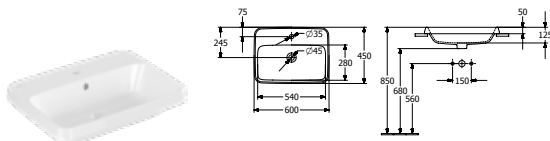

BUILT-IN WASHBASIN

Article number	Description	01	pcs/ pal.	kg/ pc.
5A67 60 01	600 x 450 mm suitable for 3-hole fittings, central tap hole punched out	343,-	0	12