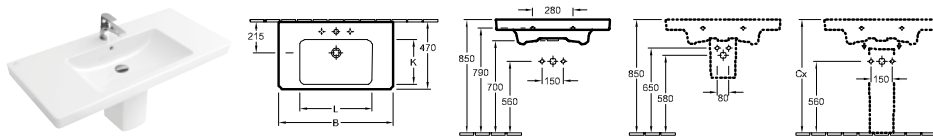

SUBWAY 2.0 - VANITY WASHBASINS

VANITY WASHBASIN

Article number	Description	01		pcs/ pal.	kg/ pc.
7175 A0 01	1000 x 470 mm	823,-	-	6	27,45
7175 80 01	800 x 470 mm	667,-	-	12	
5244 00 01	TRAP COVER cannot be combined with 3-hole tap fittings, incl. fastening set "SmartFix"	SmartFix 208,-	-	40	5,59