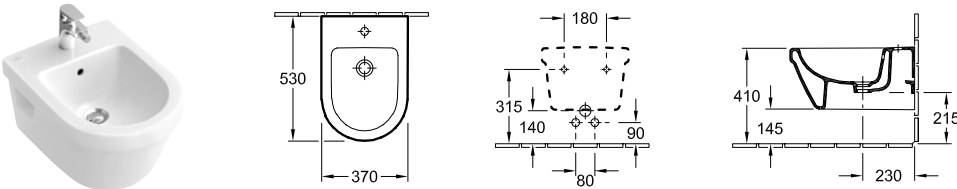

WALL MOUNTED BIDET

Article number	Description	01		pcs/ pal.	kg/ pc.
5484 00 01	370 x 530 mm ○ ○	461,-	-	16	19,3

For wall mounted toilet installation frames please see ViConnect Collection