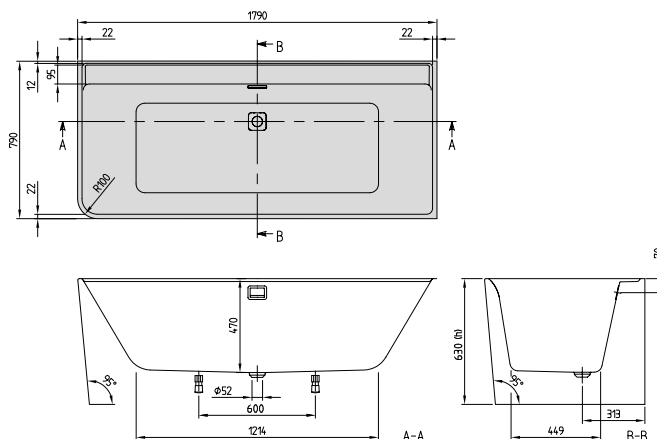

COLLARO BATHS

COLLARO Duo (Wall-facing, right-hand model 1790 x 790) Acrylic

NEW

Article number	Description	Size l x w	Bottom l x w	Depth	Litres incl. 1 pers	Weight (kg)	01	pcs/pal.
UBA 180 COR 9CR00VP-01	Collaro, wall-facing, corner version right, seamless, White Alpin	1790 x 790	1214 x 449	470	218	43	1.981,-	1

Accessories for baths:

Article number	Description	Price
UPCON0137	Water inlet, plastic, integrated in the overflow, maximum water flow rate: 20 l/min	235,-