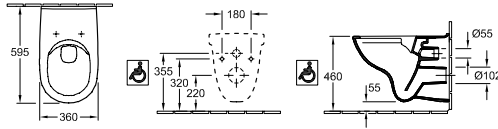

WASHDOWN TOILET VITA, RIMLESS

DirectFlush

Article number	Description	01	P1	pcs/ pal.	kg/ pc.
4695 R0 01	360 x 595 mm	Direct Flush 425,-	-	12	22
wall-mounted, horizontal outlet, seat height: 460 mm, not suitable for installation with flush valves					
9M67 S1 P1	TOILET SEAT AND COVER VITA fastening from above, with special buffers to prevent slipping to the sides, with grip edge on the lid, with QuickRelease and SoftClosing hinges, hinges in stainless steel	-	255,-	72	3,1
9M38 S1 01	TOILET SEAT AND COVER with QuickRelease and SoftClosing hinges, hinges in stainless steel	107,-	-	216	2,21
9M72 61 P1	TOILET SEAT AND COVER VITA with special buffers to prevent slipping to the sides, with grip edge on the lid, with continuous hinge bolt, hinges in stainless steel	-	289,-	144	3,2
9M71 61 01	SEAT hinges in stainless steel	-	85,-	216	1,04