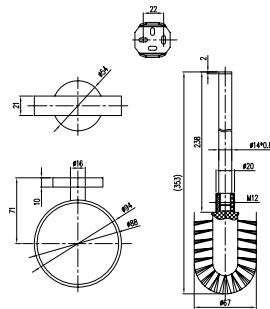

Toilet brush set

- Material: Zinc
- Wall-mounted
- Bottle made of frosted glass
- Incl. toilet brush

Article number	Description	Price
TVA15101600061	Chrome	100,-