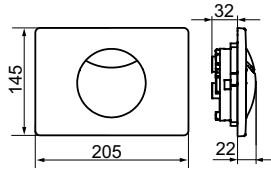

VICONNECT - WC FLUSHPLATES

TOILET FLUSH PLATE 100S

Article number	Description	61	68	69		pcs/ pal.	kg/ pc.
9224 85 XX	205 x 145 x 22 mm made of high-quality plastic or stainless steel	67,-	48,-	67,-		224	0,27