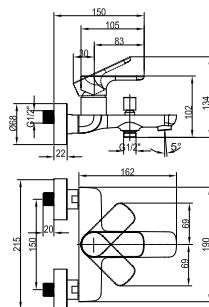

Single-lever bath & shower mixer

- Material: Brass
- Wall-mounted
- Connection Type 1/2"
- Hand shower hose connection 1/2"
- Max flow rate at 3 bar 28,2 l/min
- With backflow preventer
- With automatic diverter
- Spout length 162 mm
- Spout height 34 mm

Article number	Description	Price
TVT10400100061	Chrome	166,-