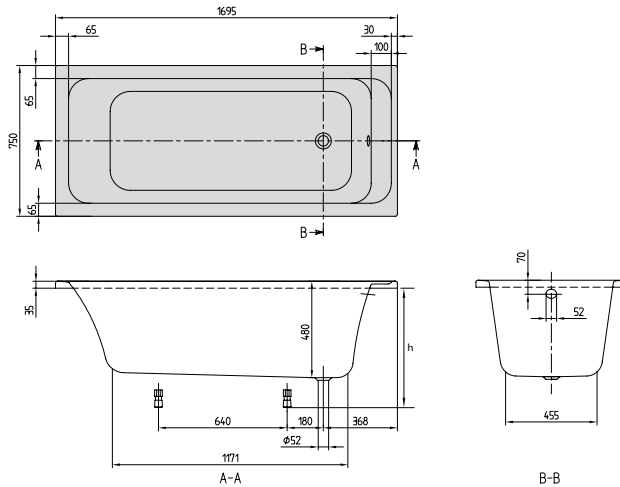

ARCHITECTURA BATHS

ARCHITECTURA Solo (Rectangle 1700 x 750) Acrylic

Article number	Description	Size l x w	Bottom l x w	Depth	Litres incl. 1 pers	Weight (kg)	01	pcs/pal.
UBA 170 ARA 2V-01	Architectura	1700 x 750	1200 x 460	480	210	23	461,-	10

Required with every bath:

U99740000	Bath feet, plastic, for baths with even bottom, adjustable from 130 to 180 mm	23,-