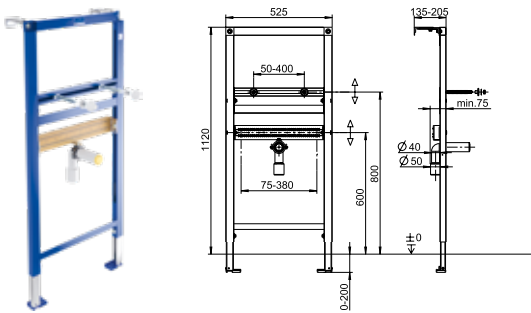

WASHBASIN INSTALLATION ELEMENT

for dry-wall construction, standard height

Article number	Description	LC	pcs/ pal.	kg/ pc.
9221 49 00	525 x 1120 x 75 mm self-supporting powder-coated steel frame, fully pre-assembled	204,-	10	8,05

for covering with plasterboard, installation onto a solid brick wall, in dry-wall constructions etc., adjustment range of feet from unfinished floor level to upper edge of finished floor level: 0-200 mm, adjustment range front to wall: 135-205mm (when mounted on wall brackets), 4-point fastening, suitable for all washbasins and handwashbasins, with multiply bonded laminated wood panel and scaling for the free positioning of drinking water pipe wall panels, with 2 x M10 bolts for fastening washbasin, including protection plugs and washbasin fastenings, with universal waste bend DN 50 (Ø 50) / DN 40 (Ø 40) incl. rubber collar for odour trap outlet connector DN 40 (Ø 40) / DN 32 (Ø 32), protection plugs and sound-absorbing clamp, with wall brackets, with protection cap for the flushing pipe, installation instructions, incl. self-locking feet with adjustable base plates and fastening materials, individual packaging materials