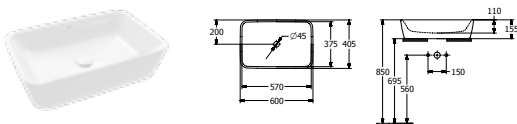

SURFACE-MOUNTED WASHBASIN

Article number	Description	01	pcs/ pal.	kg/ pc.
5A27 60 01	600 x 400 mm for wall-mounted washbasin mixers or tall pillar tap fittings, without tap hole area	347,-	10	16.5