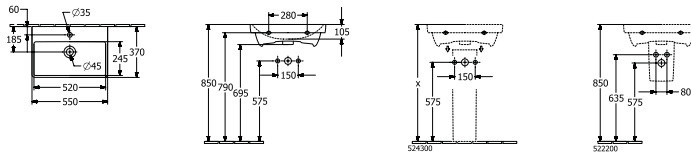

AVENTO - WASHBASINS (55cm - 60cm)

WASHBASIN COMPACT - 55cm x 37cm - WALL MOUNTED