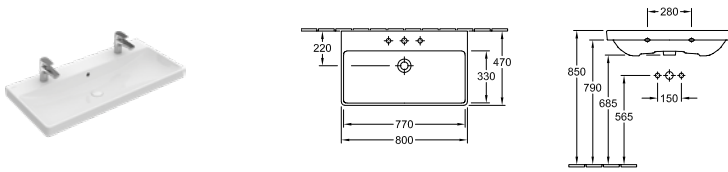

For wall mounted washbasin installation frames please the ViConnect Collection

AVENTO - WASHBASINS (80cm -130cm)

WASHBASIN 80cm WALL MOUNTED

Article number	Description	01		pcs/ pal.	kg/ pc.
4156 80 01	800 x 470 mm   	632,-	-	12	20,5
5244 00 01	TRAP COVER cannot be combined with 3-hole tap fittings, incl. fastening set "SmartFix"	SmartFix 208,-	-	40	5,59