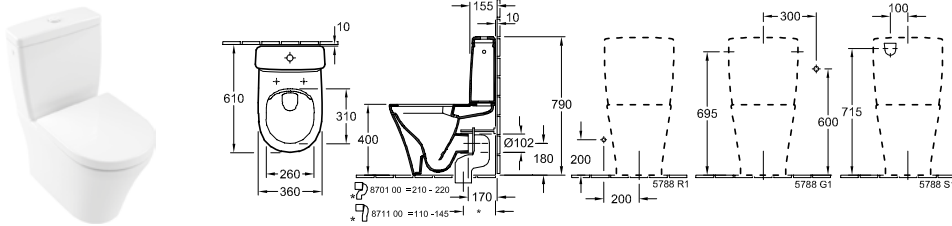

O.NOVO - CLOSE-COUPLED COMPACT WCS, RIMLESS

CLOSE-COUPLED WC, RIMLESS, BACK TO WALL, COMPACT

DirectFlush

COMPACT

Article number	Description	01		pcs/ pal.	kg/ pc.
4625 R0 01	360 x 610 mm	319,-	-	8	30
5788 61 01	CISTERN water inlet from the sides, flushing mechanism with DualFlush water-saving button, chrome	208,-	-	16	12.14
5788 71 01	CISTERN bottom water inlet, flushing mechanism with DualFlush water-saving button, chrome	208,-	-	164	11.76
8M36 S1 01	TOILET SEAT AND COVER with QuickRelease and SoftClosing hinges, hinges in stainless steel	141,-	-	0	2.24

Compact, floor-standing, back to wall, vertical outlet, with fastening set for concealed fastening, with water-saving AQUAREDUCT® system: flush volume 3 / 4,5 litres