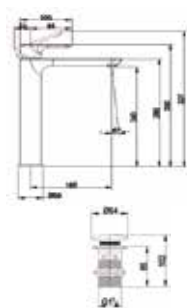

Tall single-lever basin mixer

- With push-open waste
- Material: Brass
- Deck-mounted
- Connection Type 3/8"
- Max flow rate at 3 bar 4,8 l/min
- Spout length 165 mm
- Spout height 240 mm

Article number	Description	Price
TVW10410511061	Chrome	213,-