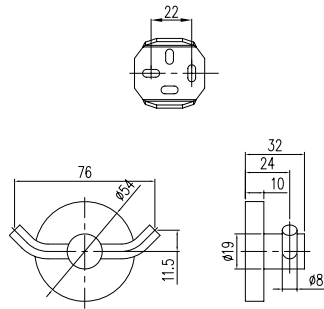

Design and special features

- Round contours bring harmony and elegance to the bathroom
- Concealed screws for flawless, sophisticated aesthetics

Finishes

Chrome

ELEMENTS TENDER

Double robe hook

- Material: Zinc
- Wall-mounted