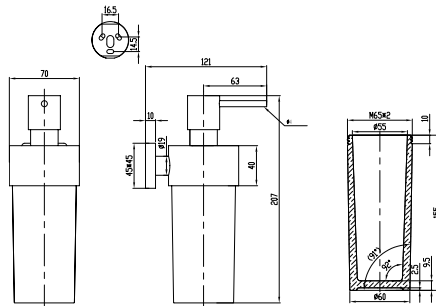

Soap dispenser

- Material: Brass
- Wall-mounted
- Bottle made of frosted glass
- Bottle volume: 230 ml

Article number	Description	Price
TVA15200700061	Chrome	131,-
TVA15200700064	Brushed Nickel Matt	183,-
TVA15200700076	Brushed Gold	183,-
TVA152007000K5	Matt Black	183,-