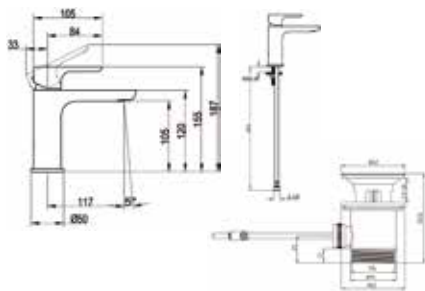

O.NOVO

Single-lever basin mixer

- With draw bar outlet fitting
- Material: Brass
- Deck-mounted
- Connection Type 3/8"
- Max flow rate at 3 bar 4,6 l/min
- Spout length 117 mm
- Spout height 105 mm

Article number	Description	Price
TVW10410111061	Chrome	148,-