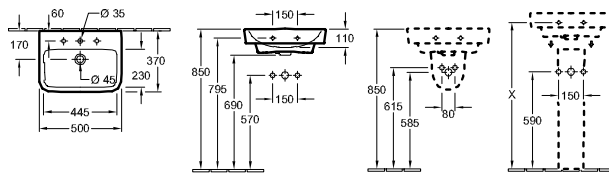

For wall mounted washbasin installation frames please see ViConnect Collection

O.NOVO - HAND WASH BASINS

O.NOVO - BASINS (50cm - 60cm)

WASHBASIN - 50cm Wall Mounted

Article number	Description	01		pcs/ pal.	kg/ pc.
4344 50 01	500 x 370 mm 	119,-	-	22	12
5265 00 01	PEDESTAL	85,-	-	56	7,94
5267 00 01	TRAP COVER (BASIN UNDER 500mm) fastening set included	99,-	-	64	5