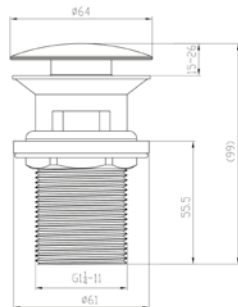

Push-Open waste

- Material: Brass

Article number	Description	Price
TVP00000301061	Chrome	45,-