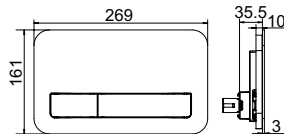

FLUSHPLATE 200G

Article number	Description	RA	RE	RB	Pc./ Pal.	kg/ Pc.
9224 00 XX	269 x 161 x 13mm surface made of high-quality safety glass	266,-	266,-	266,-	0	0,6