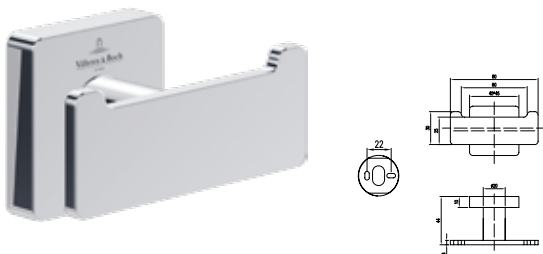

Double robe hook

- Material: Brass
- Wall-mounted

Article number	Description	Price
TVA15201200061	Chrome	52,-
TVA15201200064	Brushed Nickel Matt	73,-
TVA15201200076	Brushed Gold	73,-
TVA152012000K5	Matt Black	73,-