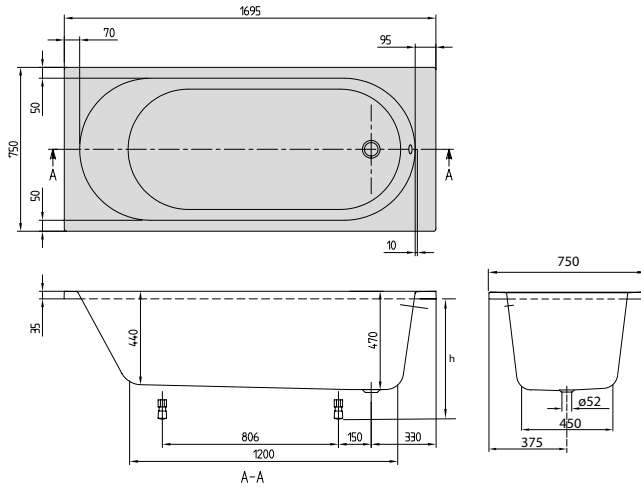

O.NOVO BATHS

O.NOVO Solo (RECTANGULAR 1700 x 750) ACRYLIC

Article number	Description	Size l x w	Bottom l x w	Depth	Litres incl. 1 pers	Weight (kg)	Price	pcs/pal.
UBA 170 CAS 2V-01	O.novo, Solo, White	1700 x 750	1200 x 430	470	170	22	412,-	20

Required with every bath:

U99740000	Bath feet, plastic, for baths with even bottom, adjustable from 130 to 180 mm						23,-