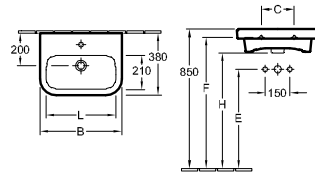

HANDWASHBASIN - 45cm - WALL MOUNTED

Article number	Description	01		pcs/ pal.	kg/ pc.
4373 45 01	450 x 380 mm	111,-	-	24	12