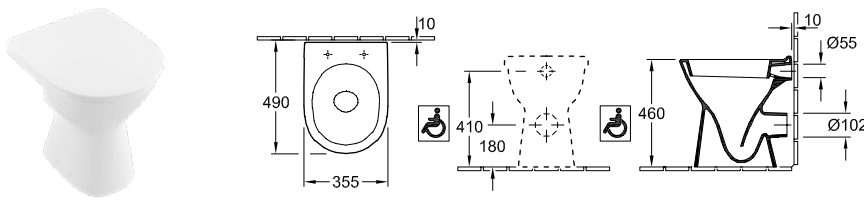

VICARE - COMMERCIAL PANS

WASHDOWN TOILET VITA

Article number	Description	01	P1	pcs/ pal.	kg/ pc.
4683 RO 01	355 x 480 mm	320,-	-	8	20

floor-standing, horizontal outlet, with fastening set for concealed fastening, seat height: 460 mm

9M67 S1 P1	TOILET SEAT AND COVER VITA fastening from above, with special buffers to prevent slipping to the sides, with grip edge on the lid, with QuickRelease and SoftClosing hinges, hinges in stainless steel	-	255,-	72	3,1
9M72 61 P1	TOILET SEAT AND COVER VITA with special buffers to prevent slipping to the sides, with grip edge on the lid, with continuous hinge bolt, hinges in stainless steel	-	289,-	144	3,2
9M39 61 01	TOILET SEAT AND COVER hinges in stainless steel	89,-	-	108	2,09