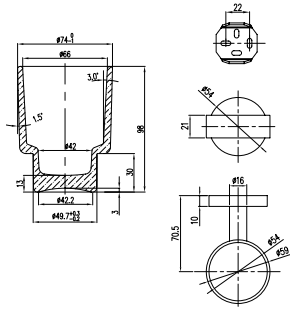

ELEMENTS TENDER

Tumbler holder

- Material: Zinc
- Wall-mounted
- Tumbler made of frosted glass

Article number	Description	Price
TVA15101800061	Chrome	52,-