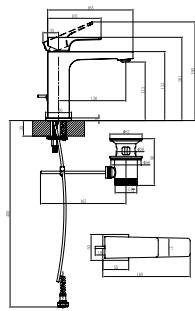

ARCHITECTURA SQUARE

Single-lever basin mixer

- With draw bar outlet fitting
- Material: Brass
- Deck-mounted
- Connection Type 3/8"
- Max flow rate at 3 bar 4,7 l/min
- Spout length 130 mm
- Spout height 113 mm

Article number	Description	Price
TVW12500100061	Chrome	173,-
TVW12500100064	Brushed Nickel Matt	243,-
TVW12500100076	Brushed Gold	243,-
TVW125001000K5	Matt Black	243,-