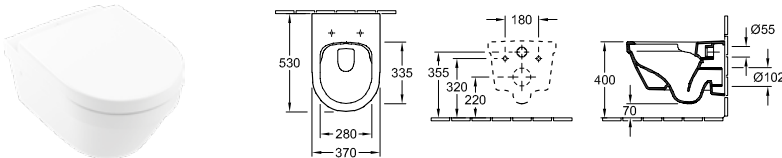

WALL MOUNTED WC - STANDARD SIZE 53cm x 37cm, RIMLESS, CONCEALED FIXINGS

DirectFlush

Article number	Description	01		pcs/ pal.	kg/ pc.
4694 R0 01	370 x 530 mm	301,-	-	14	24,7
wall-mounted, horizontal outlet, fastening set included, with water-saving AQUAREDUCT® system: flush volume 3 / 4,5 litres, not suitable for installation with flush valves					
98M9 C1 01	TOILET SEAT AND COVER with QuickRelease and SoftClosing hinges, hinges in stainless steel	123,-	-	144	2,52
98M9 D1 01	TOILET SEAT AND COVER hinges in stainless steel	91,-	-	90	2,57
9M70 S1 01	TOILET SEAT AND COVER SLIMSEAT with QuickRelease and SoftClosing hinges, hinges in stainless steel	163,-	-	90	2,97