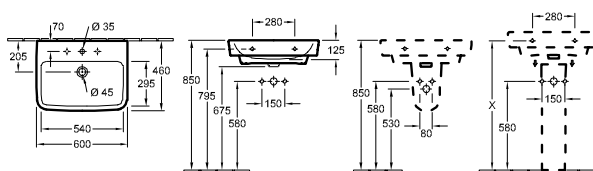

WASHBASIN - 60cm Wall Mounted

Article number	Description	01		pcs/ pal.	kg/ pc.
4A41 60 01	600 x 460 mm	142,-	-	16	18,6
5265 00 01	PEDESTAL	85,-	-	56	7,94
5266 00 01	TRAP COVER fastening set included	102,-	-	40	7,6

For wall mounted washbasin installation frames please see the ViConnect collection