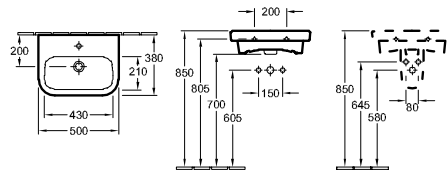

HANDWASHBASIN - 50cm - WALL MOUNTED

Article number	Description	01		pcs/ pal.	kg/ pc.
4373 50 01	500 x 380 mm	148,-	-	24	12,9
7264 00 01	TRAP COVER cannot be combined with 3-hole tap fittings, incl. fastening set "SmartFix"	SmartFix 148,-	-	45	7,05