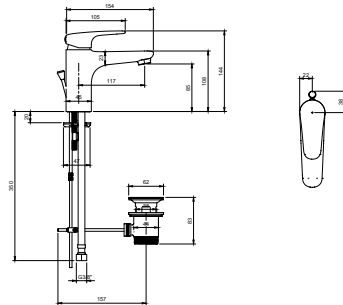

Single-lever basin mixer

- With draw bar outlet fitting
- Material: Brass
- Deck-mounted
- Connection Type 3/8"
- Max flow rate at 3 bar 4,8 l/min
- Spout length 117 mm
- Spout height 85 mm

Article number	Description	Price
TVW10510111061	Chrome	110,-