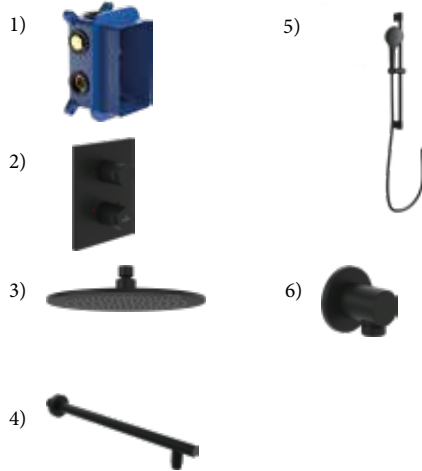

SHOWER PACKS

Round Verve Complete Shower Set in Matt Black - VBSSPACK15

VBSSPACK15

VBSSPACK15			
	Includes	Description	Price
UNIVERSAL FITTINGS	1 TVD00065100000	Universal Vi-Box Concealed Thermostat Installation Unit	£125
UNIVERSAL FITTINGS	2 TVD000653000K5	Universal Concealed Thermostat Valve; Dual Outlet; Matt Black	£513
UNIVERSAL SHOWERS	3 TVC000001000K5	Universal Round Shower Head; Brass; 250 mm diameter; Matt Black	£258
UNIVERSAL SHOWERS	4 TVC000453510K5	Universal Round Shower Arm; Wall Mounted; Matt Black	£94
VERVE SHOWERS	5 TVS109006000K5	Verve Exposed Shower Set; Including Riser Rail, Hose & Hand Shower; Matt Black	£176
UNIVERSAL SHOWERS	6 TVC00045600076	Universal Round Shower Wall Outlet; Matt Black	£73
			£1,239