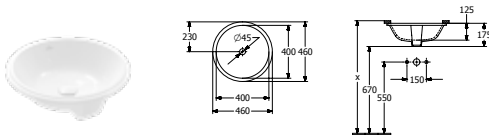

UNDERCOUNTER WASHBASIN

Article number	Description	01	pcs/ pal.	kg/ pc.
5A75 45 01	400 mm Diameter without tap hole area	291,-	10	8