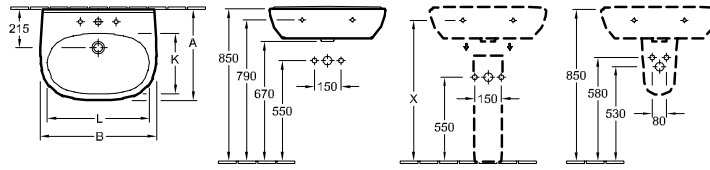

For urinal installation frames please see ViConnect Collection

O.NOVO - COMMERCIAL BASINS

O.NOVO - COMMERCIAL BASINS

WASHBASIN

Article number	Description	01		pcs/ pal.	kg/ pc.
5160 60 01	600 x 490 mm	136,-	-	16	18
5160 55 01	550 x 450 mm	112,-	-	16	15,8
5265 00 01	PEDESTAL	85,-	-	56	7,94
5266 00 01	TRAP COVER fastening set included	102,-	-	40	7,6