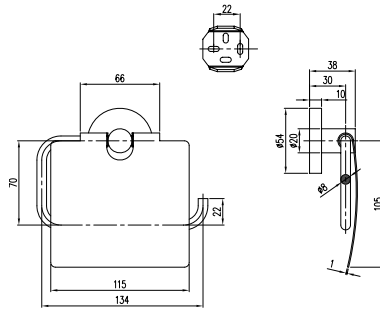

Toilet roll holder with cover

- Material: Zinc
- Wall-mounted

Article number	Description	Price
TVA15101300061	Chrome	69,-