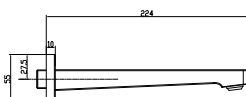

ARCHITECTURA SQUARE

Concealed single-lever bath / shower mixer

- Material: Brass
- Wall-mounted
- Connection Type 1/2"
- Max flow rate at 3 bar 20,5 l/min
- With diverter

Article number	Description	Price
TVS12500300061	Chrome	174,-
TVS12500300064	Brushed Nickel Matt	244,-
TVS12500300076	Brushed Gold	244,-
TVS125003000K5	Matt Black	244,-

Required Miscellaneous

Article number	Description	Price
TVS00035100000	Vi-Box universal concealed installation unit for single-lever mixer, Chrome / see page 105	83,-

Single-lever bath & shower mixer

- Material: Brass
- Wall-mounted
- Connection Type 1/2"
- Hand shower hose connection 1/2"
- Max flow rate at 3 bar 21,9 l/min
- With backflow preventer
- With diverter
- Spout length 145 mm

Article number	Description	Price
TVT12500100061	Chrome	226,-
TVT12500100064	Brushed Nickel Matt	318,-
TVT12500100076	Brushed Gold	318,-
TVT125001000K5	Matt Black	318,-

Bath spout

- Material: Brass
- Wall-mounted
- Connection Type 1/2"
- Max flow rate at 3 bar 21,9 l/min
- Spout length 210 mm

Article number	Description	Price
TVT12500200061	Chrome	109,-
TVT12500200064	Brushed Nickel Matt	153,-
TVT12500200076	Brushed Gold	153,-
TVT125002000K5	Matt Black	152,-