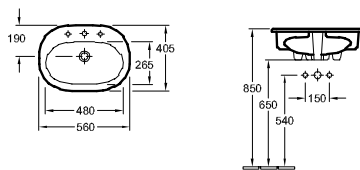

BUILT-IN WASHBASIN

Article number	Description	01		pcs/ pal.	kg/ pc.
4161 56 01	560 x 405 mm	165,-	-	16	12