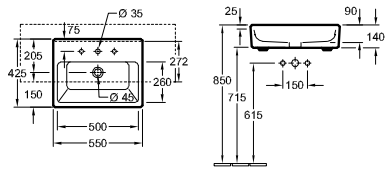

MEMENTO - SEMI-RECESSED WASHBASINS

SEMI-RECESSED WASHBASIN

Article number	Description	01		pcs/ pal.	kg/ pc.
4133 55 01	550 x 425 mm	405,-	-	12	15,6

incl. template, fastening set included