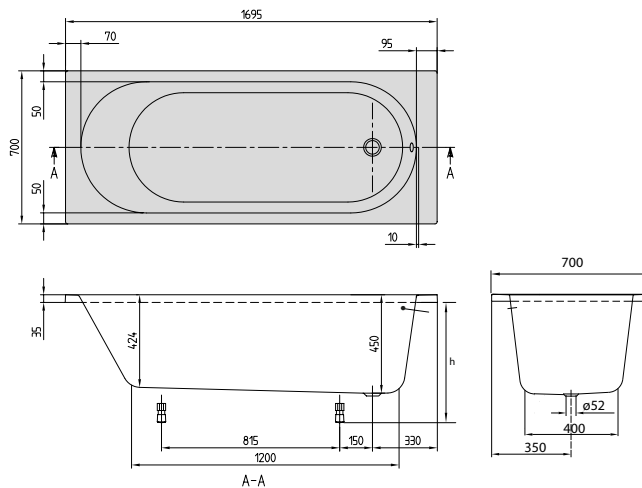

O.NOVO Solo (RECTANGULAR 1700 x 700) ACRYLIC

Article number	Description	Size l x w	Bottom l x w	Depth	Litres incl. 1 pers	Weight (kg)	Price	pcs/pal.
UBA 177 CAS 2V-01	O.novo, Solo, White	1700 x 700	1200 x 400	450	140	22	412,-	20

Required with every bath:

U99740000	Bath feet, plastic, for baths with even bottom, adjustable from 130 to 180 mm						23,-	

Optional accessories for baths:

Article number	Description	Price
U90950461	Matching waste/overflow combination, Chrome	188,-
U90600361	Multiplex Trio outlet and overflow fitting with water inlet, Chrome	420,-
U90170061	Handgrips, 1 pair = 2 grips, Chrome	226,-

IMPORTANT NOTES:

1) Set of bath feet need to be ordered with every bath.
2) O.Novo baths are luxury deep baths and require extended waste/overflow combination.