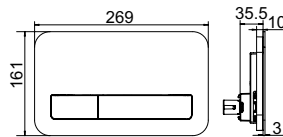

FLUSHPLATE 200S

Article number	Description	61	68	69, AN	Pc./ Pal.	kg/ Pc.
9224 90 XX	269 x 161 x 13mm surface made of high-quality plastic	67,-	48,-	67,-	224	0,27