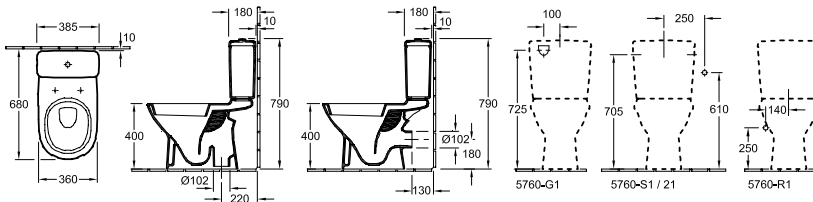

CLOSE-COUPLED WC, OPEN BACK

Article number	Description	01		pcs/ pal.	kg/ pc.
5661 10 01	360 x 670 mm horizontal outlet		176,-	-	16 22.3
floor-standing, with fastening set for concealed fastening, with water-saving AQUAREDUCT® system: flush volume 3 / 4,5 litres					
5760 61 01	CISTERN fastening set included, water inlet from the sides or rear, flushing mechanism with Dual-Flush water-saving button, chrome		176,-	-	16 13.82
5760 71 01	CISTERN fastening set included, bottom water inlet, flushing mechanism with DualFlush water-saving button, chrome		176,-	-	16 13.82
9M38 S1 01	TOILET SEAT AND COVER with QuickRelease and SoftClosing hinges, hinges in stainless steel		107,-	-	216 2,21