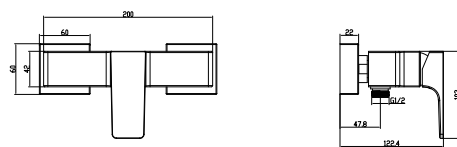

Single-lever shower mixer

- Material: Brass
- Wall-mounted
- Connection Type 1/2"
- Hand shower hose connection 1/2"
- Max flow rate at 3 bar 13,2 l/min
- With backflow preventer

Article number	Description	Price
TVS12500100061	Chrome	183,-
TVS12500100064	Brushed Nickel Matt	256,-
TVS12500100076	Brushed Gold	256,-
TVS125001000K5	Matt Black	256,-