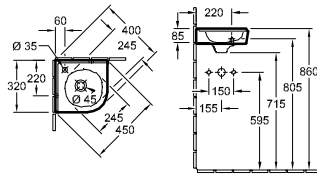

O.NOVO - COMMERCIAL BASINS

CORNER HANDWASHBASIN

Article number	Description	01		pcs/ pal.	kg/ pc.
7310 32 01	320 mm side length	135,-	-	51	6,9