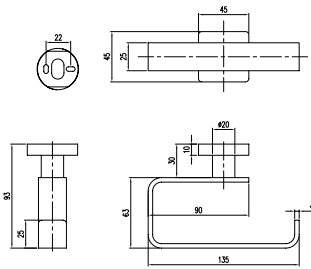

ELEMENTS STRIKING

Toilet roll holder without cover

- Material: Brass
- Wall-mounted

Article number	Description	Price
TVA15201400061	Chrome	62,-
TVA15201400064	Brushed Nickel Matt	89,-
TVA15201400076	Brushed Gold	89,-
TVA152014000K5	Matt Black	88,-