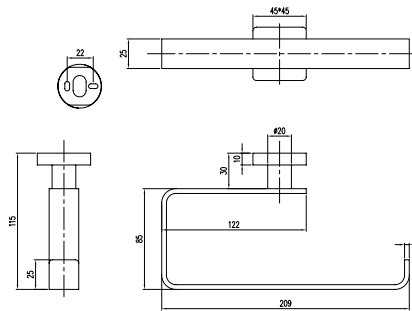

Towel rail

- Material: Brass
- Wall-mounted

Article number	Description	Price
TVA15200500061	Chrome	77,-
TVA15200500064	Brushed Nickel Matt	109,-
TVA15200500076	Brushed Gold	109,-
TVA152005000K5	Matt Black	109,-