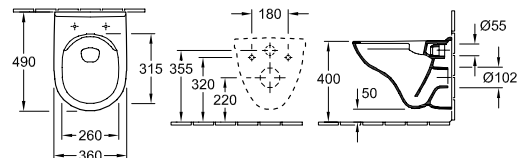

COMBI-PACK - COMPACT 49cm x 36cm

COMPACT

Article number	Description	01		pcs/ pal.	kg/ pc.
5688 H1 01	individual packaging materials, wall-mounted, horizontal outlet composed of: Washdown WC compact 5688 10 XX, WC-seat with QuickRelease and SoftClosing hinges 9M38 S1 01	417,-	-	12	17.4