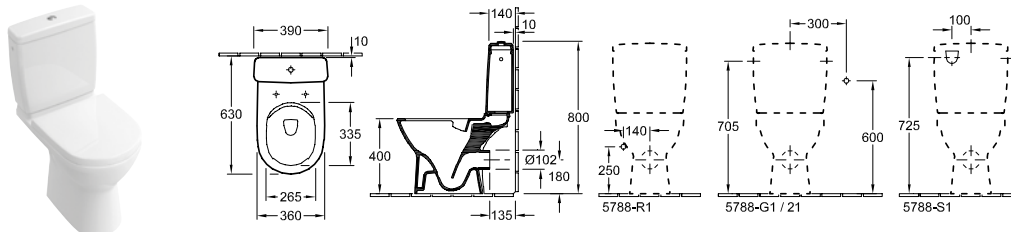

CLOSE-COUPLED WC, RIMLESS, OPEN BACK, RIMLESS COMPACT

DirectFlush

COMPACT

Article number	Description	01		pcs/ pal.	kg/ pc.
5689 R0 01	360 x 605 mm	276,-	-	8	21
5788 61 01	CISTERN water inlet from the sides, flushing mechanism with DualFlush water-saving button, chrome	208,-	-	16	12.14
5788 71 01	CISTERN bottom water inlet, flushing mechanism with DualFlush water-saving button, chrome	208,-	-	16	11.76
9M38 S1 01	TOILET SEAT AND COVER with QuickRelease and SoftClosing hinges, hinges in stainless steel	107,-	-	216	2.21

floor-standing, horizontal outlet, with fastening set for concealed fastening, with water-saving AQUAREDUCT® system: flush volume 3 / 4,5 litres