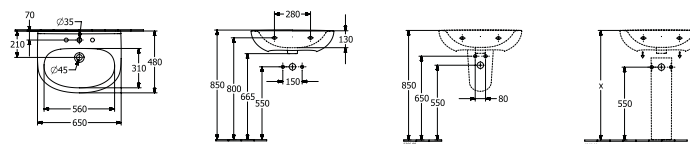

WASHBASIN - 65cm Wall Mounted

Article number	Description	01		pcs/ pal.	kg/ pc.
4A40 65 01	650 x 480 mm	172,-	-	14	18
5265 00 01	PEDESTAL	85,-	-	56	7,94
5266 00 01	TRAP COVER fastening set included	102,-	-	40	7,6

NEW

For wall mounted washbasin installation frames please see the ViConnect collection