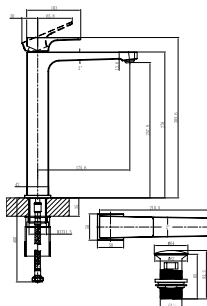

Tall single-lever basin mixer

- With push-open waste
- Material: Brass
- Deck-mounted
- Connection Type 3/8"
- Max flow rate at 3 bar 4,9 l/min
- Spout length 176 mm
- Spout height 258 mm

Article number	Description	Price
TVW12500200061	Chrome	256,-
TVW12500200064	Brushed Nickel Matt	358,-
TVW12500200076	Brushed Gold	358,-
TVW125002000K5	Matt Black	358,-