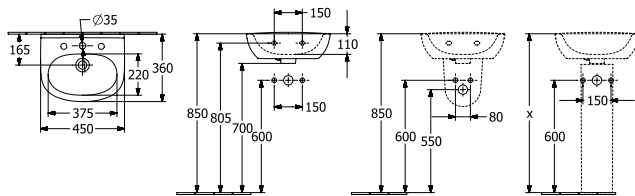

HANDWASHBASIN COMPACT - 45cm

Article number	Description	01		pcs/ pal.	kg/ pc.
4340 45 01	450 x 360 mm	93,-	-	36	8,5
5265 00 01	PEDESTAL	85,-	-	56	7,94
5267 00 01	TRAP COVER (BASIN UNDER 500mm) fastening set included	99,-	-	64	4,8

NEW