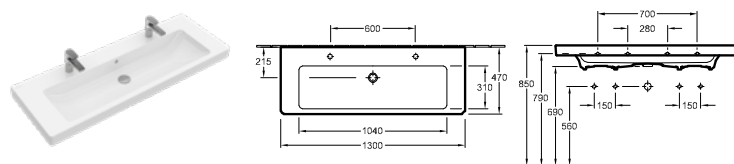

VANITY WASHBASIN

Article number	Description	01		pcs/ pal.	kg/ pc.
7176 D2 01	1300 x 470 mm 2x	1000,-	-	8	39,2

wall fixation, with 2 single-lever mixers and turn-knob operation or in conjunction with toggle valve, as well as push-open valve, please do not exceed a flow rate of max. 7.5 l/min per tap fitting., matching furniture programme: Subway 2.0