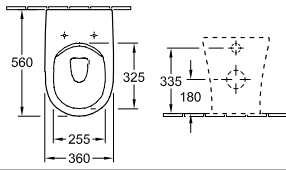

O.NOVO - BACK-TO-WALL WC, RIMLESS

BACK-TO-WALL WC - RIMLESS

DirectFlush