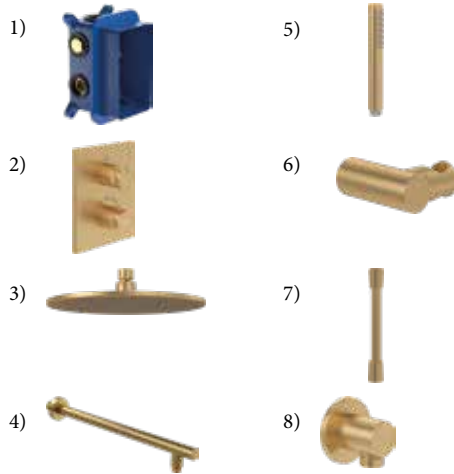

Square Complete Shower Set - Matt Black - VBSSPACK12

VBSSPACK12

VBSSPACK12			
	Includes	Description	Price
UNIVERSAL FITTINGS	1 TVD0006510000	Universal Vi-Box Concealed Thermostat Installation Unit	£125
UNIVERSAL FITTINGS	2 TVD000653000K5	Universal Concealed Thermostat Valve; Dual Outlet; Matt Black	£513
UNIVERSAL SHOWERS	3 TVC000002000K5	Universal Square Shower Head; Brass; 250 x 250 mm; Matt Black	£306
UNIVERSAL SHOWERS	4 TVC000454530K5	Universal Square Shower Arm; Wall Mounted; Matt Black	£100
VERVE SHOWERS	5 TVS109006000K5	Verve Slim Hand shower; Matt Black	£117
UNIVERSAL SHOWERS	6 TVC000459000K5	Universal Square Hand Shower Holder; Matt Black	£94
UNIVERSAL SHOWERS	7 TVC000035000K5	Universal Shower Hose; 1200 mm; Matt Black	£46
UNIVERSAL SHOWERS	8 TVC000457000K5	Universal Square Shower Wall Outlet; Matt Black	£80
			£1,381

For technical details please refer to the Villeroy & Boch App

SHOWER PACKS

Round Complete Shower Set - Brushed Gold - VBSSPACK13

VBSSPACK13

VBSSPACK13			
	Includes	Description	Price
UNIVERSAL FITTINGS	1 TVD00065100000	Universal Vi-Box Concealed Thermostat Installation Unit	£125
UNIVERSAL FITTINGS	2 TVD00065300076	Universal Concealed Thermostat Valve; Dual Outlet; Brushed Gold	£513
UNIVERSAL SHOWERS	3 TVC00000100076	Universal Round Shower Head; Brass; 250 mm diameter; Brushed Gold	£258
UNIVERSAL SHOWERS	4 TVC00045351076	Universal Round Shower Arm; Wall Mounted; Brushed Gold	£94
VERVE SHOWERS	5 TVS10900600076	Verve Slim Hand shower; Brushed Gold	£117
UNIVERSAL SHOWERS	6 TVC00045800076	Universal Round Hand Shower Holder; Brushed Gold	£98
UNIVERSAL SHOWERS	7 TVC00003500076	Universal Shower Hose; 1200 mm; Brushed Gold	£46
UNIVERSAL SHOWERS	8 TVC00045600076	Universal Round Shower Wall Outlet; Brushed Gold	£73
			£1,324