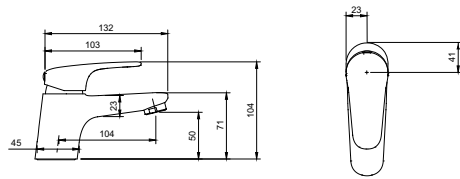

Single-lever basin mixer

- With push-open waste
- Material: Brass
- Deck-mounted
- Connection Type 3/8"
- Max flow rate at 3 bar 4,3 l/min
- Spout length 107 mm
- Spout height 50 mm

Article number	Description	Price
TVW10514111161	Chrome	87,-