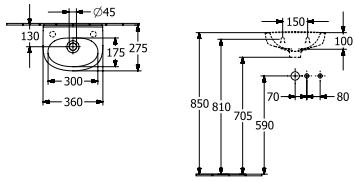

O.NOVO LIGHT - HAND WASH BASINS

HANDWASHBASIN COMPACT - 36cm

Article number	Description	01		pcs/ pal.	kg/ pc.
4340 36 01	360 x 275 mm	105,-	-	48	5,6
4340 3R 01	360 x 275 mm tap hole right	105,-	-	48	5,6
4340 3L 01	360 x 275 mm tap hole left	105,-	-	48	5,6

NEW