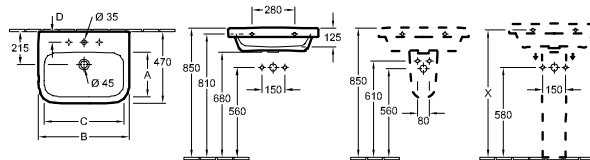

HANDWASHBASIN - 55cm - WALL MOUNTED

Article number	Description	01		pcs/ pal.	kg/ pc.
4188 55 01	550 x 470 mm	148,-	-	16	18,7
7G02 00 01	PEDESTAL	116,-	-	56	7,9
7264 00 01	TRAP COVER cannot be combined with 3-hole tap fittings, incl. fastening set "SmartFix"	SmartFix 148,-	-	45	7,05