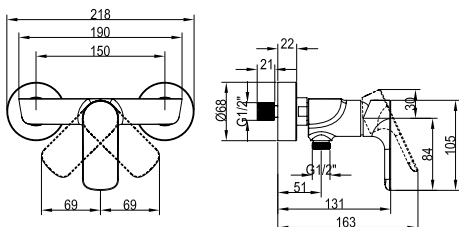

Single-lever shower mixer

- Material: Brass
- Wall-mounted
- Connection Type 1/2"
- Hand shower hose connection 1/2"
- Max flow rate at 3 bar 22,3 l/min
- With backflow preventer

Article number	Description	Price
TVS10400100061	Chrome	157,-