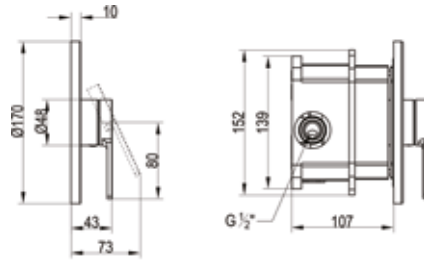

Concealed single-lever bath / shower mixer

- Material: Brass
- Wall-mounted
- Connection Type 1/2"

Article number	Description	Price
TVS10335200061	Chrome	152,-

Required Miscellaneous

Article number	Description	Price
TVS00035100000	Vi-Box universal concealed installation unit for single-lever mixer, Chrome / see page 105	83,-