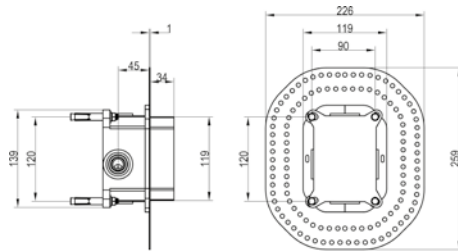

Vi-Box universal concealed installation unit for single-lever mixer

- Material: Plastic
- Wall-mounted
- Min / Max installation depth: 75 / 101 mm
- Flow volume at 3 bar in outlet no.1: 21.5 l/min, in outlet no.2: 21.5 l/min

Article number	Description	Price
TVS00035100000		83,-