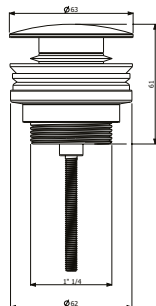

Article number	Description	Price
TVS00035100000		83,-

Push-Open waste

- Material: Brass

Article number	Description	Price
TVP000003020K5	Matt Black	87,-
TVP00000302064	Brushed Nickel Matt	87,-
TVP00000302076	Brushed Gold	87,-