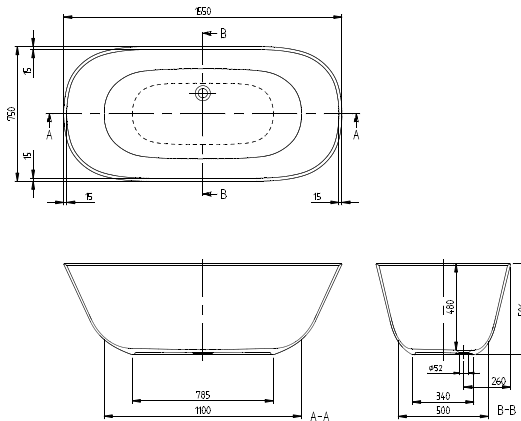

NEW

Article number	Description	Size l x w	Bottom l x w	Depth	Litres incl. 1 pers	Weight (kg)	01	pcs/pal.
UBQ 155 ANH 7F200V-01	Theano, freestanding	1550 x 750	1100 x 500	480	250	49.4	2.878,-	1

Accessories for baths:

Article number	Description	Price
U90952061	Bath Push-to-open valve, without overflow, Chrome	119,-
U90953061	Bath ViFlow, Outlet and overflow waste, Chrome	389,-
U90953068	Bath ViFlow, Outlet and overflow waste, White	389,-