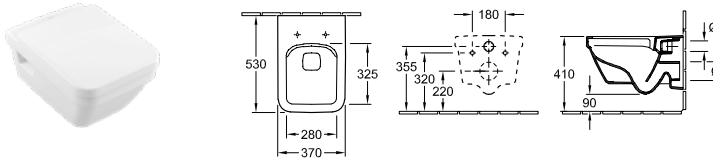

WALL MOUNTED WC - COMPACT SIZE 48cm x 35cm, RIMLESS, OPEN FIXINGS

DirectFlush

Article number	Description	01		pcs/ pal.	kg/ pc.
4687 R0 01	350 x 480 mm	365,-	-	14	18
wall-mounted, horizontal outlet, with water-saving AQUAREDUCT® system: flush volume 3 / 4,5 litres, not suitable for installation with flush valves					
9M66 S2 01	TOILET SEAT AND COVER COMPACT with QuickRelease and SoftClosing hinges, hinges in stainless steel	152,-	-	90	2,88

For wall mounted toilet installation frames please see ViConnect Collection

ARCHITECTURA - WALL MOUNTED WCS & BIDETS

WALL MOUNTED WC - STANDARD SIZE 53cm x 37cm, RIMLESS, OPEN FIXINGS, SQUARE

DirectFlush