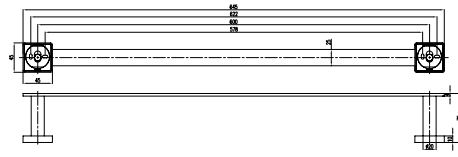

ELEMENTS STRIKING

Towel rail

- Material: Brass
- Wall-mounted
- Length: 645 mm

Article number	Description	Price
TVA15200200061	Chrome	129,-
TVA15200200064	Brushed Nickel Matt	181,-
TVA15200200076	Brushed Gold	181,-
TVA152002000K5	Matt Black	181,-