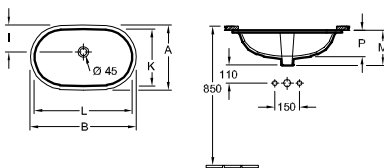

UNDERCOUNTER WASHBASIN

Article number	Description	01		pcs/ pal.	kg/ pc.
4162 60 01	600 x 350 mm without tap hole area	188,-	-	8	8,7
4162 50 01	530 x 320 mm without tap hole area	170,-	-	16	7,5

the hole for the washbasin can only be cut out using the original washbasin because tolerances of several millimetres are possible, installation possible in natural stone and laminate countertops, fastening set included

For wall mounted basin installation frames please see ViConnect Collection