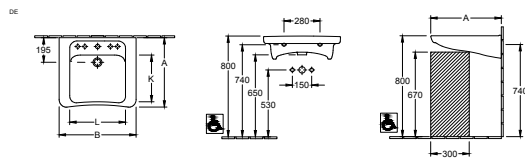

For urinal installation frames please see ViConnect Collection

VICARE - COMMERCIAL BASINS

VICARE - COMMERCIAL BASINS

WASHBASIN VITA -

Article Code	A	B	K	L
5178 67 01	550	650	375	480

NEW

Article number	Description	01		pcs/ pal.	kg/ pc.
5178 67 01	650 x 550 mm central tap hole punched out	453,-	-	18	20,85