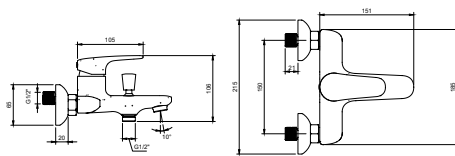

Single-lever bath & shower mixer

- Material: Brass
- Wall-mounted
- Connection Type 1/2"
- Hand shower hose connection 1/2"
- Max flow rate at 3 bar 21,6 l/min
- With automatic diverter

Article number	Description	Price
TVT10550111061	Chrome	138,-