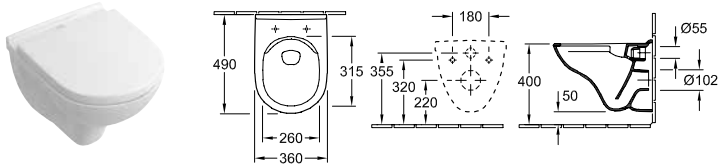

WALL MOUNTED WC, 36cm x 49cm, COMPACT

DirectFlush

COMPACT

Article number	Description	01		pcs/ pal.	kg/ pc.
5688 10 01	360 x 490 mm	267,-	-	14	14

wall-mounted, horizontal outlet, with water-saving AQUAREDUCT® system: flush volume 3 / 4,5 litres, not suitable for installation with flush valves

9M38 S1 01	TOILET SEAT AND COVER with QuickRelease and SoftClosing hinges, hinges in stainless steel	107,-	-	216	2,21