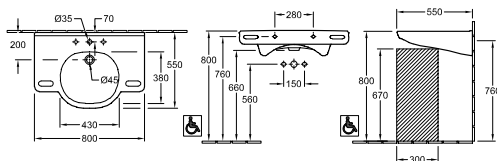

WASHBASIN VITA - 80cm - WALL MOUNTED

Article number	Description	01		pcs/ pal.	kg/ pc.
4120 80 01	800 x 550 mm	689,-	-	12	21,6