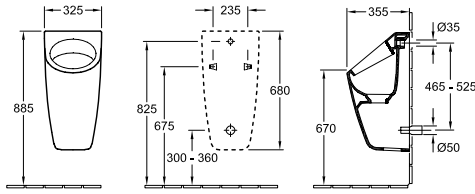

ARCHITECTURA - COMMERCIAL

SIPHONIC URINAL

Article number	Description	01		pcs/ pal.	kg/ pc.
5586 00 01	325 x 680 x 355 mm	677,-	-	9	22,6

Incl. outlet, consisting of ViChange siphon cartridge and ceramic outlet cover, fastening set included, concealed water inlet, concealed outlet

8706 20 00	VICHANGE SIPHON CARTRIDGE (required spare part) 1 ViChange replacement siphon cartridge incl. 1 glove, 1 disposal bag per set	-	45,-	0	0,1
8706 10 00	VICHANGE SIPHON CARTRIDGE (required spare part) 10 ViChange replacement siphon cartridges incl. 1 glove, 1 disposal bag per set	-	341,-	0	0,09
9933 00 00	WATER-INLET CONNECTOR (optional)	-	54,-	0	0,2
9220 67 00	FLEXIBLE WATER-INLET CONNECTOR (optional) not suitable for installation with ProDetect	-	79,-	0	0,29