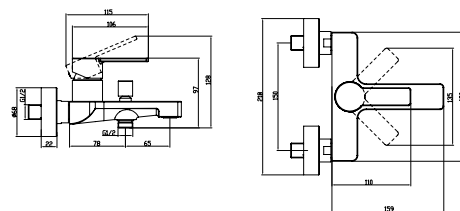

Single-lever bath & shower mixer

- Material: Brass
- Wall-mounted
- Connection Type 1/2"
- Hand shower hose connection 1/2"
- Max flow rate at 3 bar 27,0 l/min
- With automatic diverter
- Spout length 182 mm

Article number	Description	Price
TVT10300200061	Chrome	174,-