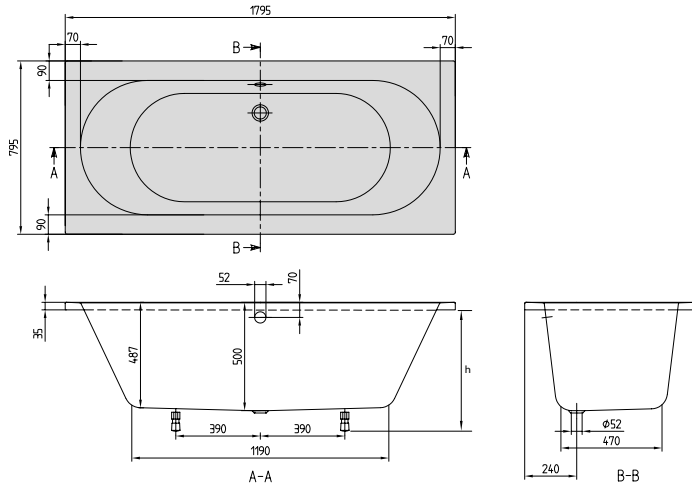

O.NOVO Duo (RECTANGULAR 1800 x 800) ACRYLIC

Article number	Description	Size l x w	Bottom l x w	Depth	Litres incl. 1 pers	Weight (kg)	Price	pcs/pal.
UBA 180 CAS 2V-01	O.novo, Duo, White	1800 x 800	1190 x 470	500	200	23,5	644,-	20

Required with every bath:

U99740000	Bath feet, plastic, for baths with even bottom, adjustable from 130 to 180 mm						23,-	

Optional accessories for baths:

Article number	Description	Price
U90950461	Matching waste/overflow combination, Chrome	188,-
U90600361	Multiplex Trio outlet and overflow fitting with water inlet, Chrome	420,-
U90170061	Handgrips, 1 pair = 2 grips, Chrome	226,-

IMPORTANT NOTES:

1) Set of bath feet need to be ordered with every bath.
2) O.Novo baths are luxury deep baths and require extended waste/overflow combination.