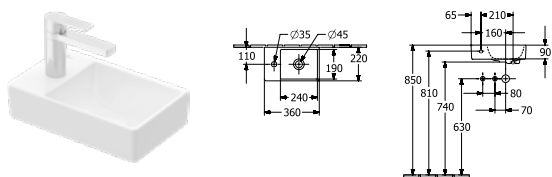

AVENTO - HAND WASH BASINS / SEMI RECESSED

HANDWASHBASIN COMPACT - RIGHT HAND - 36cm

Article number	Description	01		pcs/ pal.	kg/ pc.
4300 3R 01	360 x 220 mm ○ ⊗	175,-	-	90	5,5