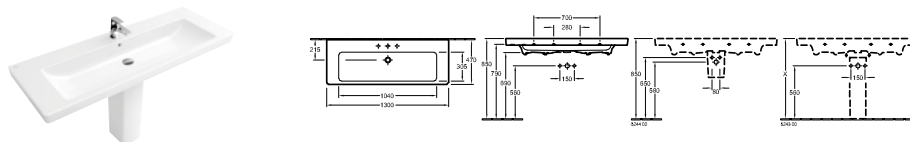

VANITY WASHBASIN

Article number	Description	01		pcs/ pal.	kg/ pc.
7176 D0 01	1300 x 470 mm	1000,-	-	8	39,2
wall fixation, matching furniture programme: Subway 2.0 For further information about matching valves and CAP, see pages 340-343					
5244 00 01	TRAP COVER cannot be combined with 3-hole tap fittings, incl. fastening set "SmartFix"	SmartFix 208,-	-	40	5,59