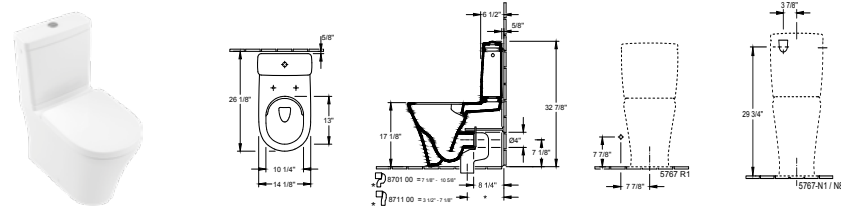

COMFORT HEIGHT WASHDOWN TOILET FOR CLOSE-COUPLED WC SUITE, RIMLESS, BACK TO WALL

DirectFlush

COMPACT

Article number	Description	01		pcs/ pal.	kg/ pc.
4606 R0 01	370 x 650 x 465mm	319,-	-	8	30
5788 61 01	CISTERN water inlet from the sides, flushing mechanism with DualFlush water-saving button, chrome	208,-	-	16	12.14
5788 71 01	CISTERN bottom water inlet, flushing mechanism with DualFlush water-saving button, chrome	208,-	-	164	11.76
9M36 S1 01	TOILET SEAT AND COVER SoftClosing hinges, hinges in stainless steel	107,-	-	0	2.24

Floor-standing, back to wall, comfort height vertical outlet, with fastening set for concealed fastening, with water-saving AQUAREDUCT® system: flush volume 3 / 4,5 litres