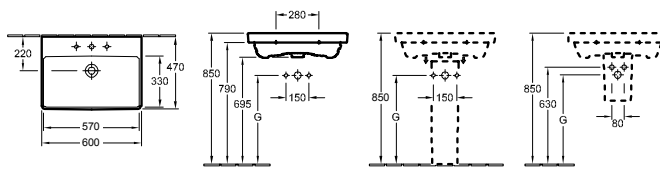

WASHBASIN - 60cm - WALL MOUNTED

Article number	Description	01		pcs/ pal.	kg/ pc.
4158 60 01	600 x 470 mm	234,-	-	24	16.5
5244 00 01	TRAP COVER cannot be combined with 3-hole tap fittings, incl. fastening set "SmartFix"	208,-	-	40	5,59

For wall mounted washbasin installation frames please the ViConnect Collection