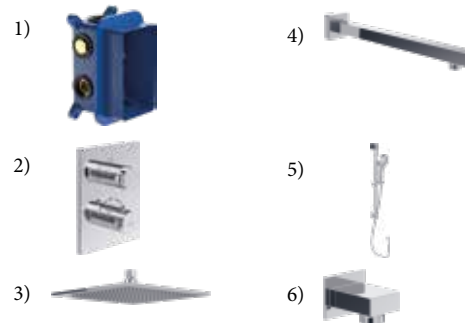

Square Verve Complete Shower Set with Slider Rail Kit - Chrome - VBSSPACK6

VBSSPACK6

VBSSPACK6			
	Includes	Description	Price
UNIVERSAL FITTINGS	1 TVD00065100000	Universal Vi-Box Concealed Thermostat Installation Unit	£125
UNIVERSAL FITTINGS	2 TVD00065300061	Universal Concealed Thermostat Valve; Dual Outlet; Chrome	£366
UNIVERSAL SHOWERS	3 TVC00000200061	Universal Square Shower Head; Brass; 250 x 250 mm; Chrome	£218
UNIVERSAL SHOWERS	4 TVC00045453061	Universal Square Shower Arm; Wall Mounted; Chrome	£67
UNIVERSAL SHOWERS	5 TVS109007UK061	Verve Exposed Shower Set; Including Riser Rail, Hose & Hand Shower; Chrome	£125
UNIVERSAL SHOWERS	6 TVC00045700061	Universal Square Shower Wall Outlet; Chrome	£55
			£852

For technical details please refer to the Villeroy & Boch App