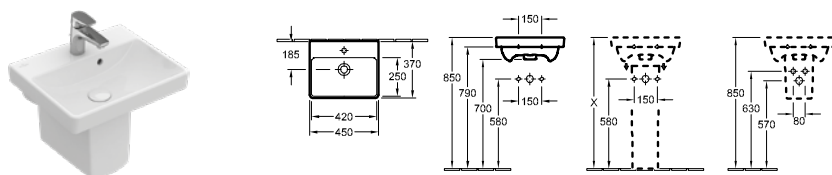

HANDWASHBASIN - 45cm WALL MOUNTED

Article number	Description	01		pcs/ pal.	kg/ pc.
7358 45 01	450 x 370 mm ○ ○	165,-	-	48	10,4
5222 00 01	TRAP COVER cannot be combined with 3-hole tap fittings, fastening set included	208,-	-	50	7,35