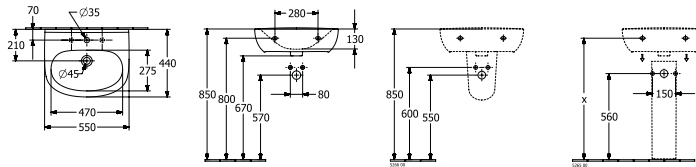

NEW

For wall mounted washbasin installation frames please see ViConnect Collection

O.NOVO LIGHT - BASINS (55cm - 65cm)

WASHBASIN - 55cm Wall Mounted

Article number	Description	01		pcs/ pal.	kg/ pc.
4A40 55 01	550 x 440 mm	112,-	-	16	12,5
5265 00 01	PEDESTAL	85,-	-	56	7,94
5266 00 01	TRAP COVER fastening set included	102,-	-	40	7,6