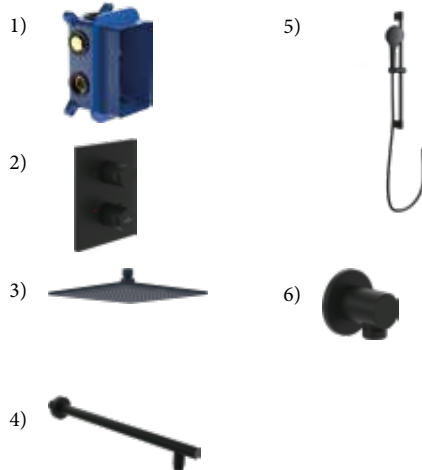

Square Verve Complete Shower Set in Matt Black - VBSSPACK16

VBSSPACK16

VBSSPACK16			
	Includes	Description	Price
UNIVERSAL FITTINGS	1 TVD00065100000	Universal Vi-Box Concealed Thermostat Installation Unit	£125
UNIVERSAL FITTINGS	2 TVD000653000K5	Universal Concealed Thermostat Valve; Dual Outlet; Matt Black	£513
UNIVERSAL SHOWERS	3 TVC000002000K5	Universal Round Shower Head; Brass; 250 mm Matt Black	£306
UNIVERSAL SHOWERS	4 TVC000454530K5	Universal Round Shower Arm; Wall Mounted; Matt Black	£100
VERVE SHOWERS	5 TVS109007UK0K5	Verve Exposed Shower Set; including Riser Rail, Hose & Hand Shower; Matt Black	£176
UNIVERSAL SHOWERS	6 TVC000457000K5	Universal Round Shower Wall Outlet Matt Black	£80
			£1,300

For technical details please refer to the Villeroy & Boch App