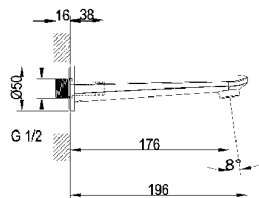

Bath spout

- Material: Brass
- Wall-mounted
- Connection Type 1/2"
- Max flow rate at 3 bar 27,5 l/min
- Spout length 196 mm

Article number	Description	Price
TVT10550511061	Chrome	68,-

O.NOVO

Strikingly discreet