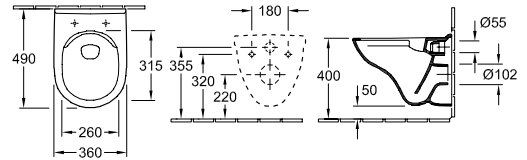

COMBI-PACK - COMPACT 49cm x 36cm, RIMLESS DirectFlush

COMPACT

Article number	Description	01		pcs/ pal.	kg/ pc.
5688 HR 01	individual packaging materials, wall-mounted, horizontal outlet composed of: Washdown WC Compact DirectFlush 5688 R0 XX, WC-seat with QuickRelease and SoftClosing hinges 9M38 S1 01	389,-	-	12	17