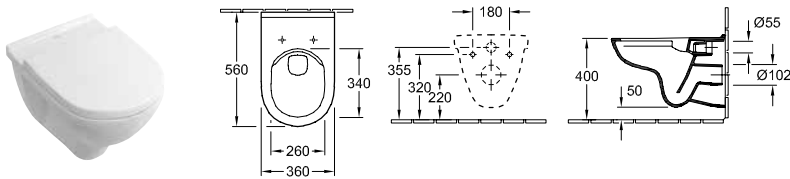

O.NOVO - WALL MOUNTED WC, RIMLESS

WALL MOUNTED WC, 56cm x 36cm, RIMLESS

DirectFlush

Article number	Description	01		pcs/ pal.	kg/ pc.
5660 R0 01	360 x 560 mm	243,-	-	14	18

wall-mounted, horizontal outlet, with water-saving AQUAREDUCT® system: flush volume 3 / 4,5 litres, not suitable for installation with flush valves