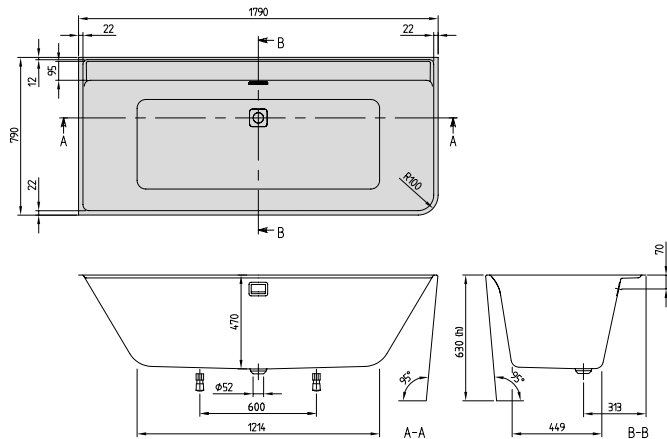

NEW

Article number	Description	Size l x w	Bottom l x w	Depth	Litres incl. 1 pers	Weight (kg)	01	pcs/pal.
UBA 180 COR 9CL00VP-01	Collaro, wall-facing, corner version left, seamless, White Alpin	1790 x 790	1214 x 449	470	218	43	1.981,-	1