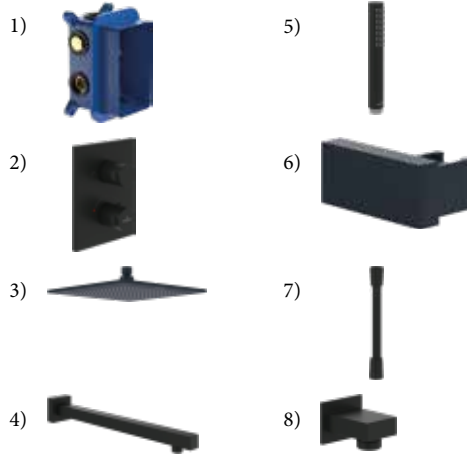

Square Complete Shower Set - Matt Black - VBSSPACK12

VBSSPACK12

VBSSPACK12			
	Includes	Description	Price
UNIVERSAL FITTINGS	1 TVD0006510000	Universal Vi-Box Concealed Thermostat Installation Unit	£125
UNIVERSAL FITTINGS	2 TVD000653000K5	Universal Concealed Thermostat Valve; Dual Outlet; Matt Black	£513
UNIVERSAL SHOWERS	3 TVC000002000K5	Universal Square Shower Head; Brass; 250 x 250 mm; Matt Black	£306
UNIVERSAL SHOWERS	4 TVC000454530K5	Universal Square Shower Arm; Wall Mounted; Matt Black	£100
VERVE SHOWERS	5 TVS109006000K5	Verve Slim Hand shower; Matt Black	£117
UNIVERSAL SHOWERS	6 TVC000459000K5	Universal Square Hand Shower Holder; Matt Black	£94
UNIVERSAL SHOWERS	7 TVC000035000K5	Universal Shower Hose; 1200 mm; Matt Black	£46
UNIVERSAL SHOWERS	8 TVC000457000K5	Universal Square Shower Wall Outlet; Matt Black	£80
			£1,381

For technical details please refer to the Villeroy & Boch App