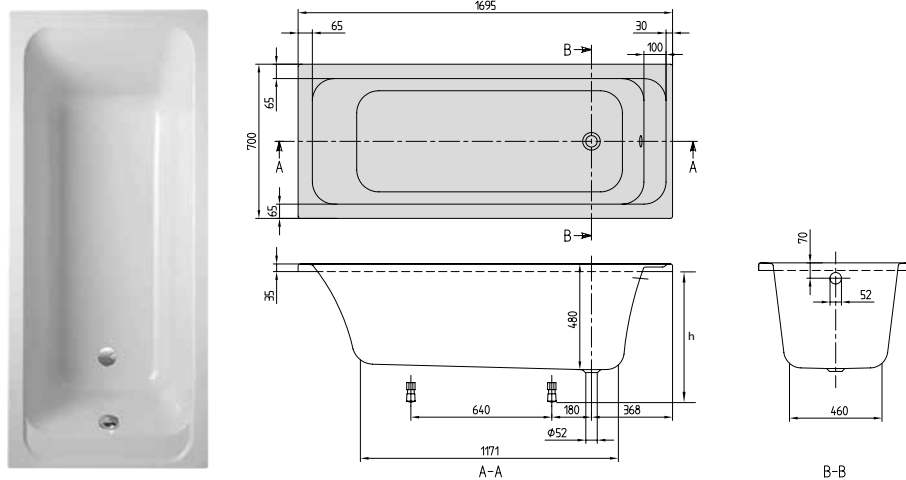

ARCHITECTURA Solo (Rectangle 1700 x 700) Acrylic

Article number	Description	Size l x w	Bottom l x w	Depth	Litres incl. 1 pers	Weight (kg)	01	pcs/pal.
UBA 177 ARA 2V-01	Architettura	1700 x 700	1200 x 460	480	195	23	461,-	10

Required with every bath:

U99740000	Bath feet, plastic, for baths with even bottom, adjustable from 130 to 180 mm	23,-

Optional accessories for baths:

Article number	Description	Price
U90950461	Matching waste/overflow combination, Chrome	188,-
U90600361	Multiplex Trio outlet and overflow fitting with water inlet, Chrome	420,-
U90170061	Handgrips, 1 pair = 2 grips, Chrome	226,-

1. **IMPORTANT NOTES:**
1) Set of bath feet need to be ordered with every bath.
  2) Architettura baths are luxury deep baths and require extended waste/overflow combination.