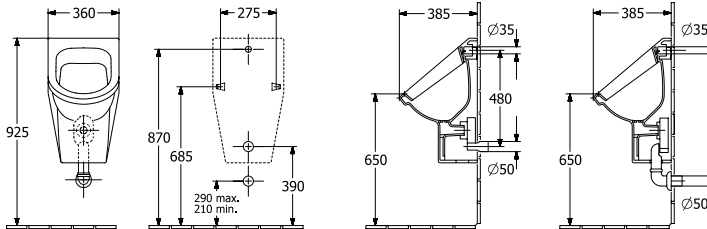

SIPHONIC URINAL

Article number	Description	01		pcs/ pal.	kg/ pc.
5574 00 01	355 x 620 x 385 mm splash-reducing	364,-	-	20	18,55

fastening set included, concealed water inlet, Outlet may be concealed

9326 00 00	EXTRACTOR (optional) horizontal outlet, Flush volume: 1,0 l		-	90,-	0	0,16
9933 00 00	WATER-INLET CONNECTOR (optional)	-	54,-	0	0,2