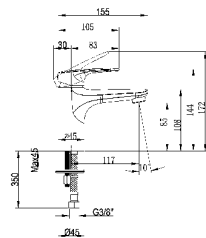

Single-lever basin mixer

- Material: Brass
- Deck-mounted
- Connection Type 3/8"
- Max flow rate at 3 bar 4,5 l/min

Article number	Description	Price
TVW10510311061	Chrome	101,-