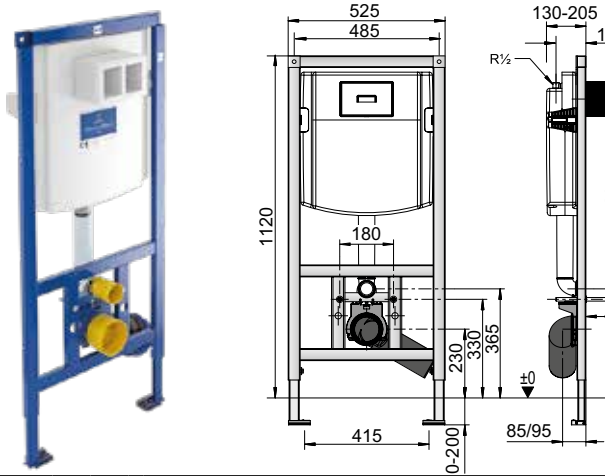

VICONNECT - INSTALLATION SYSTEMS

VICONNECT - WALL MOUNTED WC FRAMES

WC-ELEMENT - Wall Mounted WC-Element, 112cm Height, Front Only Flush Plate

Article number	Description					Pcs/ Pal.	kg/ Pc.
9209 29 00	525 x 1120 x 135 mm self-supporting powder-coated steel frame, fully pre-assembled, front operated, please order flush plate separately, with filling valve type AG (air gap) WRAS compliant		365,-			10	15,8