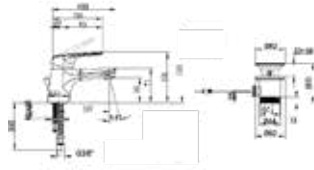

O.NOVO START

Single-lever basin mixer

- With push-open waste
- Material: Brass
- Deck-mounted
- Connection Type 3/8"
- Max flow rate at 3 bar 4,3 l/min
- Spout length 107 mm
- Spout height 50 mm

Article number	Description	Price
TVW10514111061	Chrome	96,-