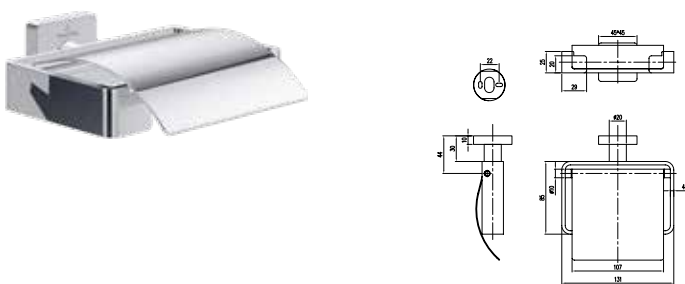

Toilet roll holder with cover

- Material: Brass
- Wall-mounted

Article number	Description	Price
TVA15201300061	Chrome	92,-
TVA15201300064	Brushed Nickel Matt	131,-
TVA15201300076	Brushed Gold	131,-
TVA152013000K5	Matt Black	130,-