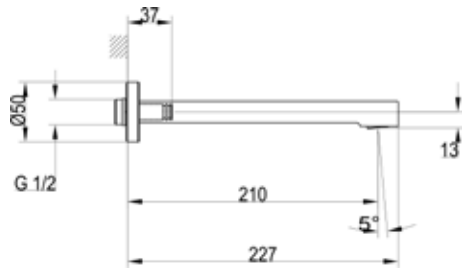

Article number	Description	Price
TVT10300200061	Chrome	174,-

ARCHITECTURA

Bath spout

- Material: Brass
- Wall-mounted
- Connection Type 1/2"
- Max flow rate at 3 bar 18,9 l/min
- Spout length 210 mm

Article number	Description	Price
TVT10350500061	Chrome	91,-