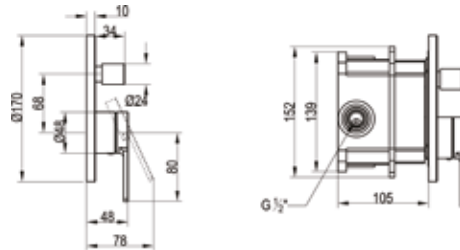

Concealed single-lever bath / shower mixer

- Material: Brass
- Wall-mounted
- Connection Type 1/2"
- With automatic diverter

Article number	Description	Price
TVS10335300061	Chrome	161,-

Required Miscellaneous

Article number	Description	Price
TVS00035100000	Vi-Box universal concealed installation unit for single-lever mixer, Chrome / see page 105	83,-