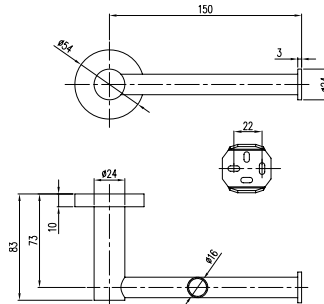

Toilet roll holder without cover

- Material: Zinc
- Wall-mounted

Article number	Description	Price
TVA15101400061	Chrome	54,-