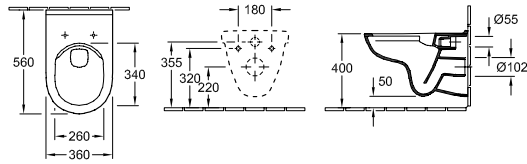

O.NOVO - WALL MOUNTED WC COMBI PACKS

COMBI-PACK - STANDARD 56cm x 36cm, RIMLESS DirectFlush

Article number	Description	01		pcs/ pal.	kg/ pc.
5660 HR 01	individual packaging materials, wall-mounted, horizontal outlet composed of: Washdown WC DirectFlush 5660 R0 XX, WC-seat with QuickRelease and Soft-Closing hinges 9M38 S1 01	367,-	-	12	20