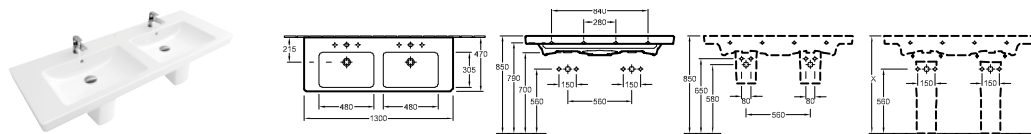

DOUBLE VANITY WASHBASIN

Article number	Description	01		pcs/ pal.	kg/ pc.
7175 D0 01	1300 x 470 mm 2x	1,154,-	-	8	40,3
wall fixation, matching furniture programme: Subway 2.0 For further information about matching valves and CAP, see pages 340-343					
5244 00 01	TRAP COVER cannot be combined with 3-hole tap fittings, incl. fastening set "SmartFix"	SmartFix 208,-	-	40	5,59