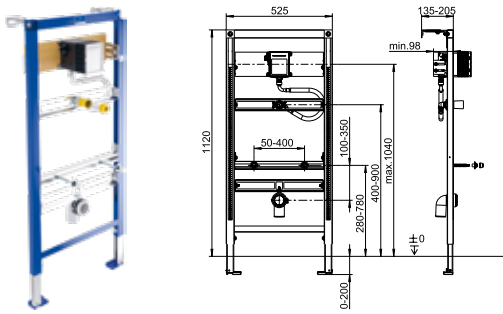

VICONNECT INSTALLATION SYSTEMS

URINAL INSTALLATION SYSTEM

for dry-wall construction, standard height