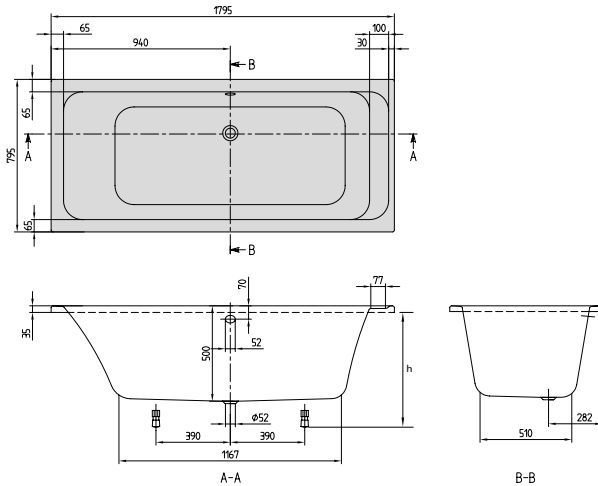

ARCHITECTURA Duo (Rectangle 1800 x 800) Acrylic

Article number	Description	Size l x w	Bottom l x w	Depth	Litres incl. 1 pers	Weight (kg)	01	pcs/pal.
UBA 180 ARA 2V-01	Architectura	1800 x 800	1200 x 430	500	235	25	585,-	10

Required with every bath:

U99740000	Bath feet, plastic, for baths with even bottom, adjustable from 130 to 180 mm	23,-

Optional accessories for baths:

Article number	Description	Price
U90950461	Matching waste/overflow combination, Chrome	188,-
U90600361	Multiplex Trio outlet and overflow fitting with water inlet, Chrome	420,-
U90170061	Handgrips, 1 pair = 2 grips, Chrome	226,-

IMPORTANT NOTES: 1) Set of bath feet need to be ordered with every bath.
2) Architectura baths are luxury deep baths and require extended waste/overflow combination.