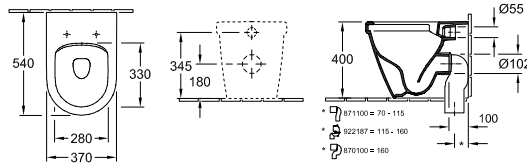

ARCHITECTURA - BACK-TO-WALL WC

BACK-TO-WALL WC - RIMLESS DirectFlush

Article number	Description	01		pcs/ pal.	kg/ pc.
5690 R0 01	370 x 540 mm	Direct Flush	335,-	-	12 25,5
floor-standing, back to wall, horizontal outlet, with fastening set for concealed fastening, with water-saving AQUAREDUCT® system: flush volume 3 / 4,5 litres					
98M9 C1 01	TOILET SEAT AND COVER with QuickRelease and SoftClosing hinges, hinges in stainless steel		123,-	-	144 2,52
98M9 D1 01	TOILET SEAT AND COVER hinges in stainless steel		91,-	-	90 2,57
9M70 S1 01	TOILET SEAT AND COVER SLIMSEAT with QuickRelease and SoftClosing hinges, hinges in stainless steel	Slim Seat	163,-	-	90 2,97