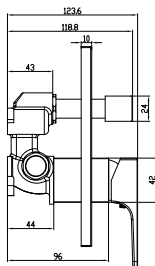

ARCHITECTURA SQUARE

Concealed single-lever bath / shower mixer

- Material: Brass
- Wall-mounted
- Connection Type 1/2"
- Max flow rate at 3 bar 20,5 l/min
- With diverter

Article number	Description	Price
TVS12500300061	Chrome	174,-
TVS12500300064	Brushed Nickel Matt	244,-
TVS12500300076	Brushed Gold	244,-
TVS125003000K5	Matt Black	244,-

Required Miscellaneous

Article number	Description	Price
TVS00035100000	Vi-Box universal concealed installation unit for single-lever mixer, Chrome / see page 105	83,-