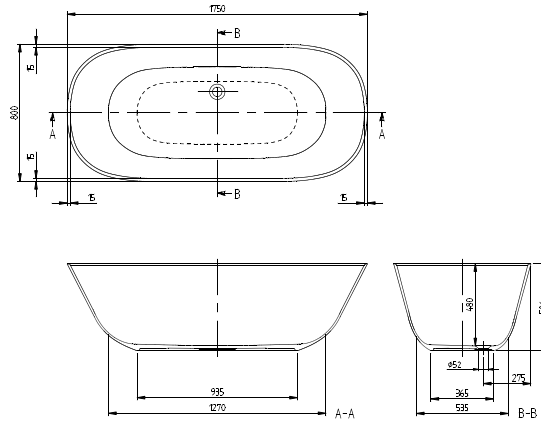

THEANO BATHS

THEANO Duo (Free-standing 1750 x 800) Quarryl®

NEW

Article number	Description	Size l x w	Bottom l x w	Depth	Litres incl. 1 pers	Weight (kg)	01	pcs/pal.
UBQ 175 ANH 7F200V-01	Theano, freestanding	1750 x 800	1270 x 535	480	315	70	3.368,-	1

THEANO Duo (Free-standing 1550 x 500) Quarryl®