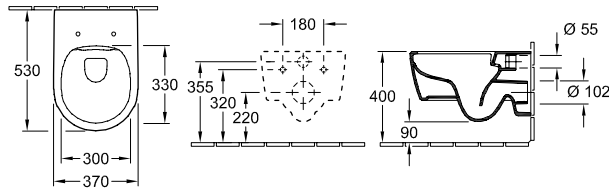

AVENTO - COMBI PACKS

COMBI-PACK
DirectFlush