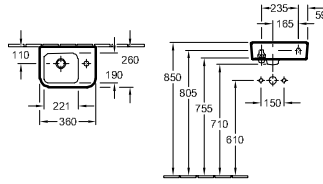

NEW

For wall mounted washbasin installation frames please see the ViConnect collection

ARCHITECTURA

For Architectura commercial products please see page 78

ARCHITECTURA - BASINS (36-55cm)

HANDWASHBASIN - 36cm - WALL MOUNTED