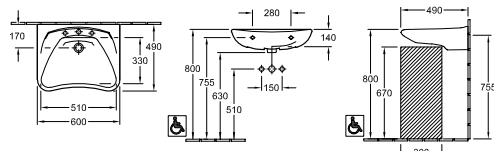

WASHBASIN VITA - 60cm - WALL MOUNTED

Article number	Description	01		pcs/ pal.	kg/ pc.
7119 63 01	600 x 490 mm incl. overflow set	620,-	-	20	18,56

Please note: unclosable outlet valve must be used with models without overflow