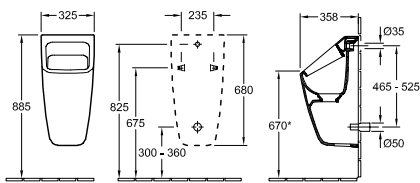

SIPHONIC URINAL

Article number	Description	01		pcs/ pal.	kg/ pc.	
5587 00 01	325 x 680 x 355 mm		677,-	-	9	24,3

Incl. outlet, consisting of ViChange siphon cartridge and ceramic outlet cover, fastening set included, concealed water inlet, concealed outlet

8706 20 00	VICHANGE SIPHON CARTRIDGE (required spare part) 1 ViChange replacement siphon cartridge incl. 1 glove, 1 disposal bag per set	-	45,-		0,1
8706 10 00	VICHANGE SIPHON CARTRIDGE (required spare part) 10 ViChange replacement siphon cartridges incl. 1 glove, 1 disposal bag per set	-	341,-		0,09
9933 00 00	WATER-INLET CONNECTOR (optional)	-	54,-		0,2
9220 67 00	FLEXIBLE WATER-INLET CONNECTOR (optional) not suitable for installation with ProDetect	-	79,-		0,29

For urinal installation frames please see ViConnect Collection