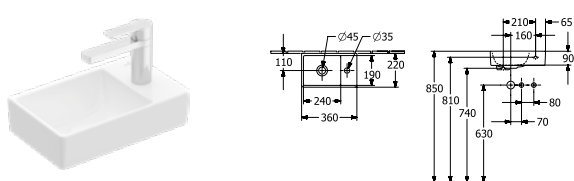

HANDWASHBASIN COMPACT - LEFT HAND - 36cm

Article number	Description	01		pcs/ pal.	kg/ pc.
4300 3L 01	360 x 220 mm ○ ⊗	175,-	-	90	5,5