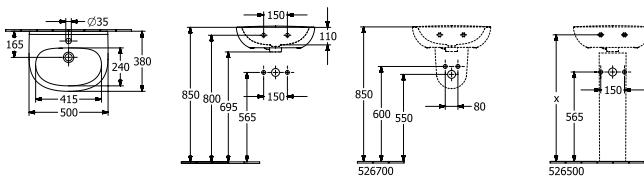

HANDWASHBASIN - 50cm

Article number	Description	01		pcs/ pal.	kg/ pc.
4340 50 01	500 x 380 mm	112,-	-	36	11
5265 00 01	PEDESTAL	85,-	-	56	7,94
5267 00 01	TRAP COVER (BASIN UNDER 500mm) fastening set included	99,-	-	64	4,8

NEW

For wall mounted washbasin installation frames please see ViConnect Collection