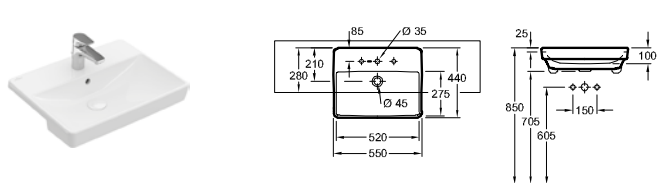

SEMI-RECESSED BASIN 55cm FOR FURNITURE / WORKTOP MOUNTING

Article number	Description	01		pcs/ pal.	kg/ pc.
4A06 55 01	550 x 440 mm ○ ○ ○	296,-	-	12	14,7

Fastening set and template included

For wall mounted washbasin installation frames please the ViConnect Collection