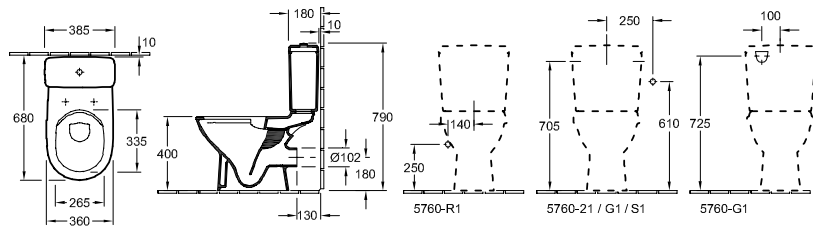

O.NOVO - CLOSE-COUPLED WC

CLOSE-COUPLED WC, RIMLESS, OPEN BACK

DirectFlush

Article number	Description	01		pcs/ pal.	kg/ pc.
5661 R0 01	360 x 670 mm		222,-	-	8 22
floor-standing, horizontal outlet, with fastening set for concealed fastening, with water-saving AQUAREDUCT® system: flush volume 3 / 4,5 litres					
5760 61 01	CISTERN fastening set included, water inlet from the sides or rear, flushing mechanism with DualFlush water-saving button, chrome		176,-	-	16 13.82
5760 71 01	CISTERN fastening set included, bottom water inlet, flushing mechanism with DualFlush water-saving button, chrome		176,-	-	16 13.82
9M38 S1 01	TOILET SEAT AND COVER with QuickRelease and SoftClosing hinges, hinges in stainless steel		107,-	-	216 2,21