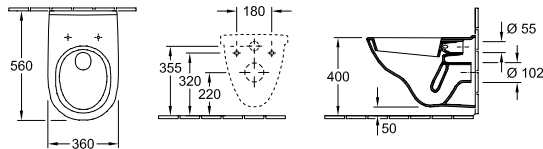

COMBI-PACK - STANDARD 56cm x 36cm

Article number	Description	01		pcs/ pal.	kg/ pc.
5660 H1 01	individual packaging materials, wall-mounted, horizontal outlet composed of: Washdown WC 566010 XX, WC-seat with QuickRelease and SoftClosing hinges 9M38 S1 01	329,-	-	12	18