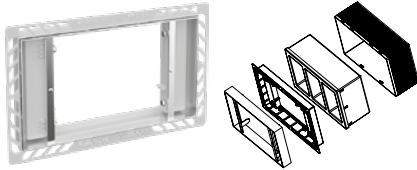

VICONNECT INSTALLATION SYSTEMS

FLUSH-MOUNTED INSTALLATION KIT

for 300S, 300G

Article number	Description	LC	pcs/ pal.	kg/ pc.
9221 59 XX	295 x 186 x 5-25 mm visible frame (after installation) made of brushed stainless steel	198,-	75	0,682

For flush-fit installation of flush plates E300 and M300, installation kit for flush-mounted installation inc. enlarged protection plugs