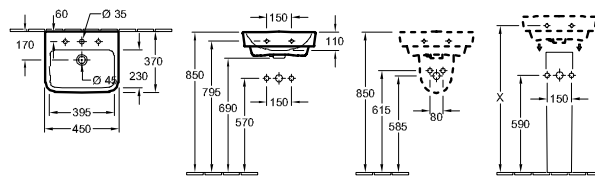

HANDWASHBASIN - 45cm

Article number	Description	01		pcs/ pal.	kg/ pc.
4344 45 01	450 x 370 mm ○ ○ ○ ○	99,-	-	22	12
5265 00 01	PEDESTAL	85,-	-	56	7,94
5267 00 01	TRAP COVER (BASIN UNDER 500mm) fastening set included	99,-	-	64	5

For wall mounted washbasin installation frames please see ViConnect Collection