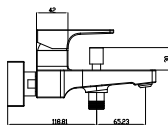

Single-lever bath & shower mixer