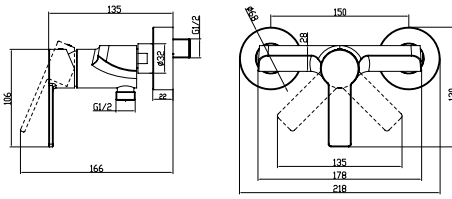

ARCHITECTURA

Single-lever shower mixer

- Material: Brass
- Wall-mounted
- Connection Type 1/2"
- Hand shower hose connection 1/2"
- Max flow rate at 3 bar 22,3 l/min
- With backflow preventer

Article number	Description	Price
TVS10300100061	Chrome	161,-