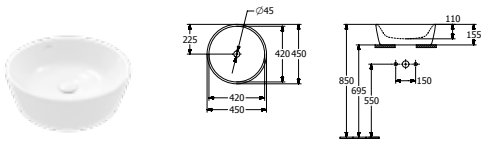

ARCHITECTURA - SIT-ON, BUILT-IN AND UNDERCOUNTER BASINS

SURFACE-MOUNTED WASHBASIN