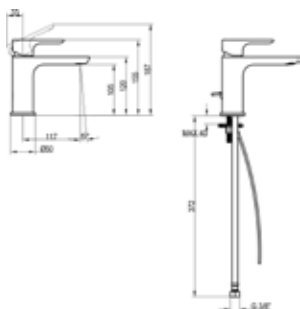

Single-lever basin mixer

- Without waste
- Material: Brass
- Deck-mounted
- Connection Type 3/8"
- Max flow rate at 3 bar 4,6 l/min
- Spout length 117 mm
- Spout height 105 mm

Article number	Description	Price
TVW10410311061	Chrome	139,-