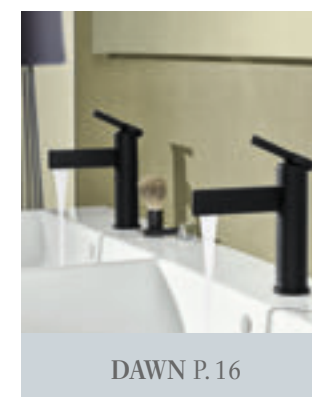

THE NEW TAPS AT A GLANCE