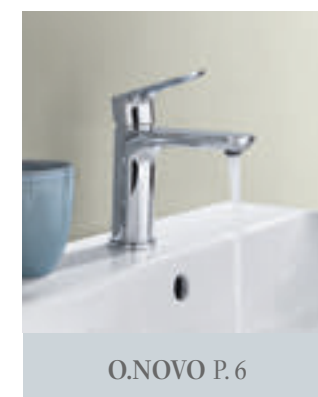

THE NEW TAPS AT A GLANCE