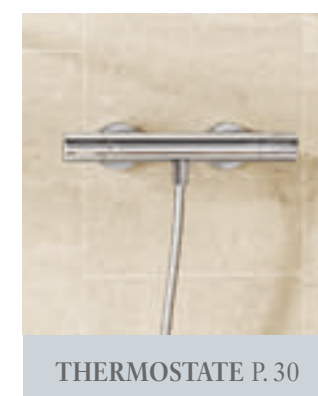

THE NEW TAPS AT A GLANCE