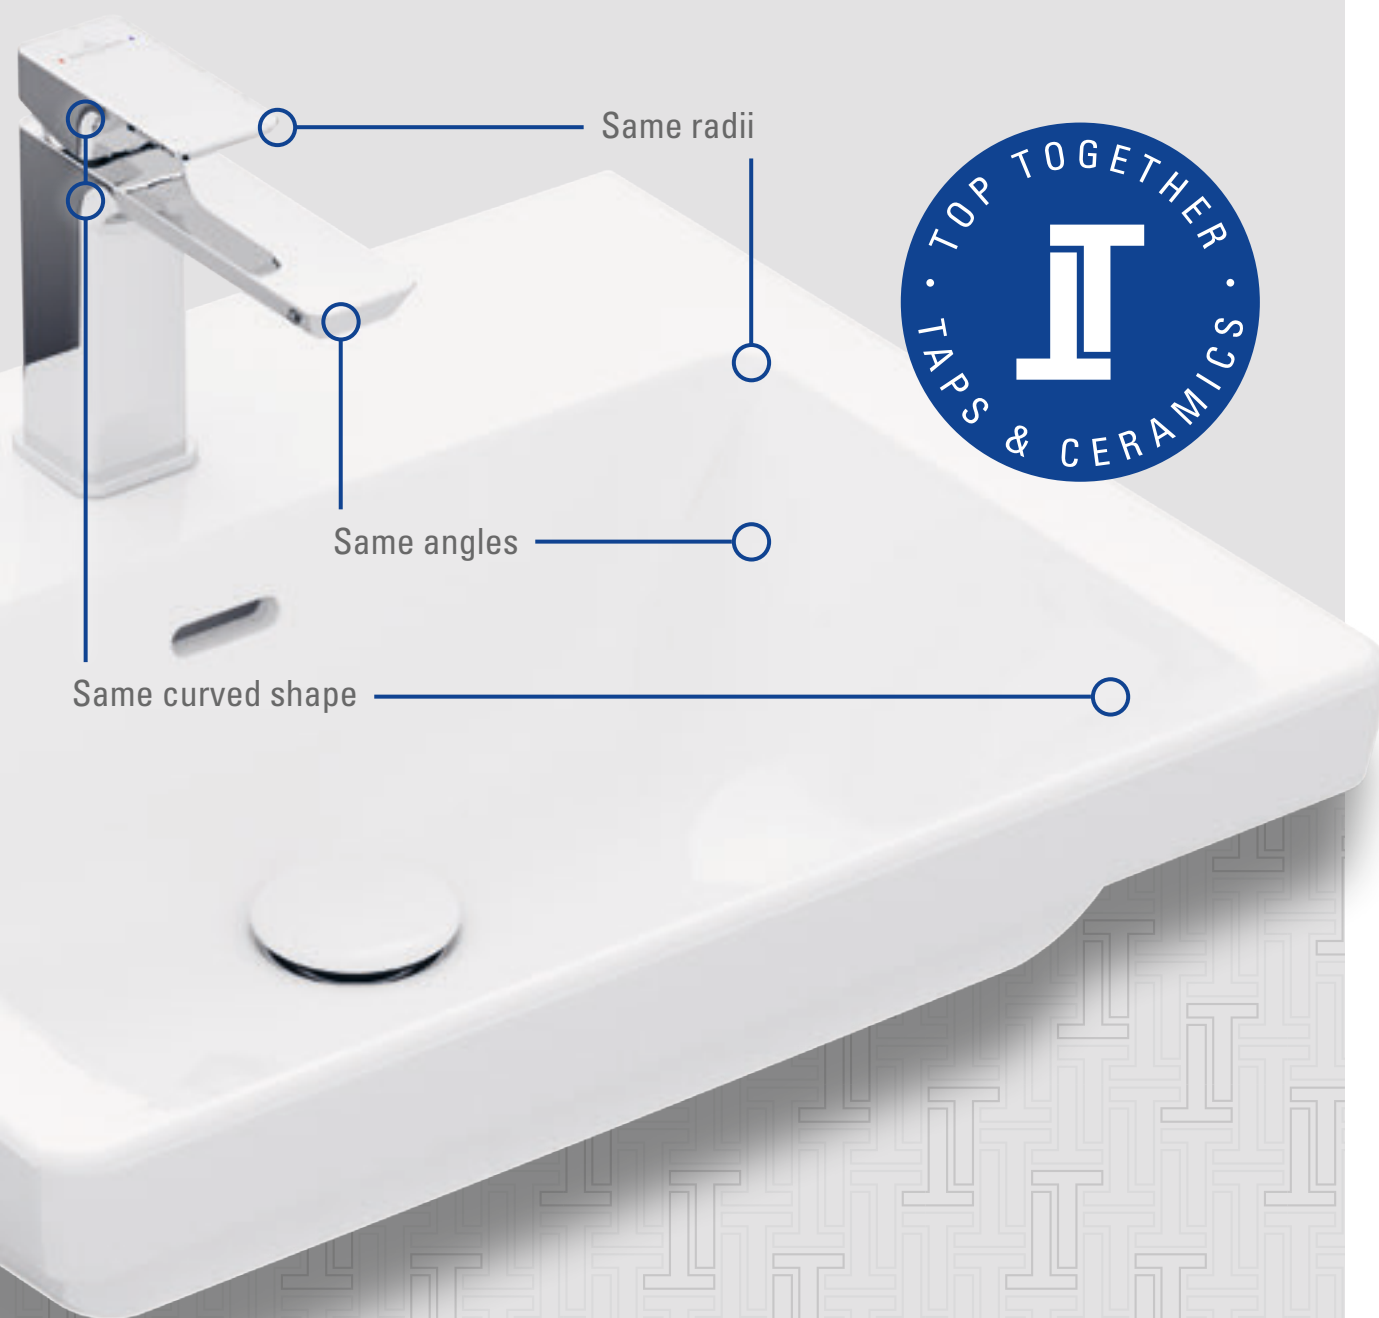

A Villeroy & Boch bathroom reflects taste and style. It stands for durable quality and reliable functionality. Down to the smallest detail.

To offer your customers an absolutely high-quality bathroom installation, you can rely on Villeroy & Boch when it comes to selecting and recommending taps too. We are presenting a new range of taps, the first produced by our company: ideally coordinating with our bathroom collections, easy to install and in uncompromisingly high quality. Our Top Together label shows you immediately which Villeroy & Boch bathroom ceramics the taps coordinate with particularly well.

IMPRESSIVE QUALITY

With Villeroy & Boch, you can be sure of making the right choice in every respect for taps too:

- Consumers perceive Villeroy & Boch as the quality brand for the entire bathroom
- Consumer readiness to invest in Villeroy & Boch products
- All components for bathroom planning and installation from a single source
- Professional support for installers
- High-quality and durable components from European market leaders
- Regular and strict quality controls
- Guaranteed compatibility of bathroom ceramics and taps in terms of design and functionality

TOP TOGETHER

DESIGN AND FUNCTION IN PERFECT HARMONY

For an exceptionally harmonious look and optimum functionality, we ensure perfect coordination of taps and bathroom ceramics. We call this **Top Together**. This means, for example, that the angles, radii and curves of the taps are precisely tailored to those of the ceramics.