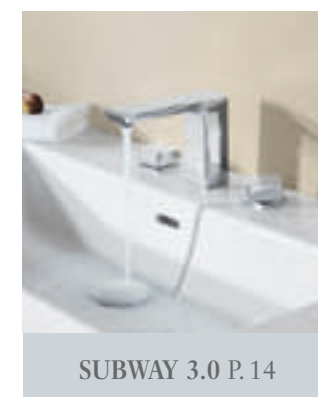

THE NEW TAPS AT A GLANCE