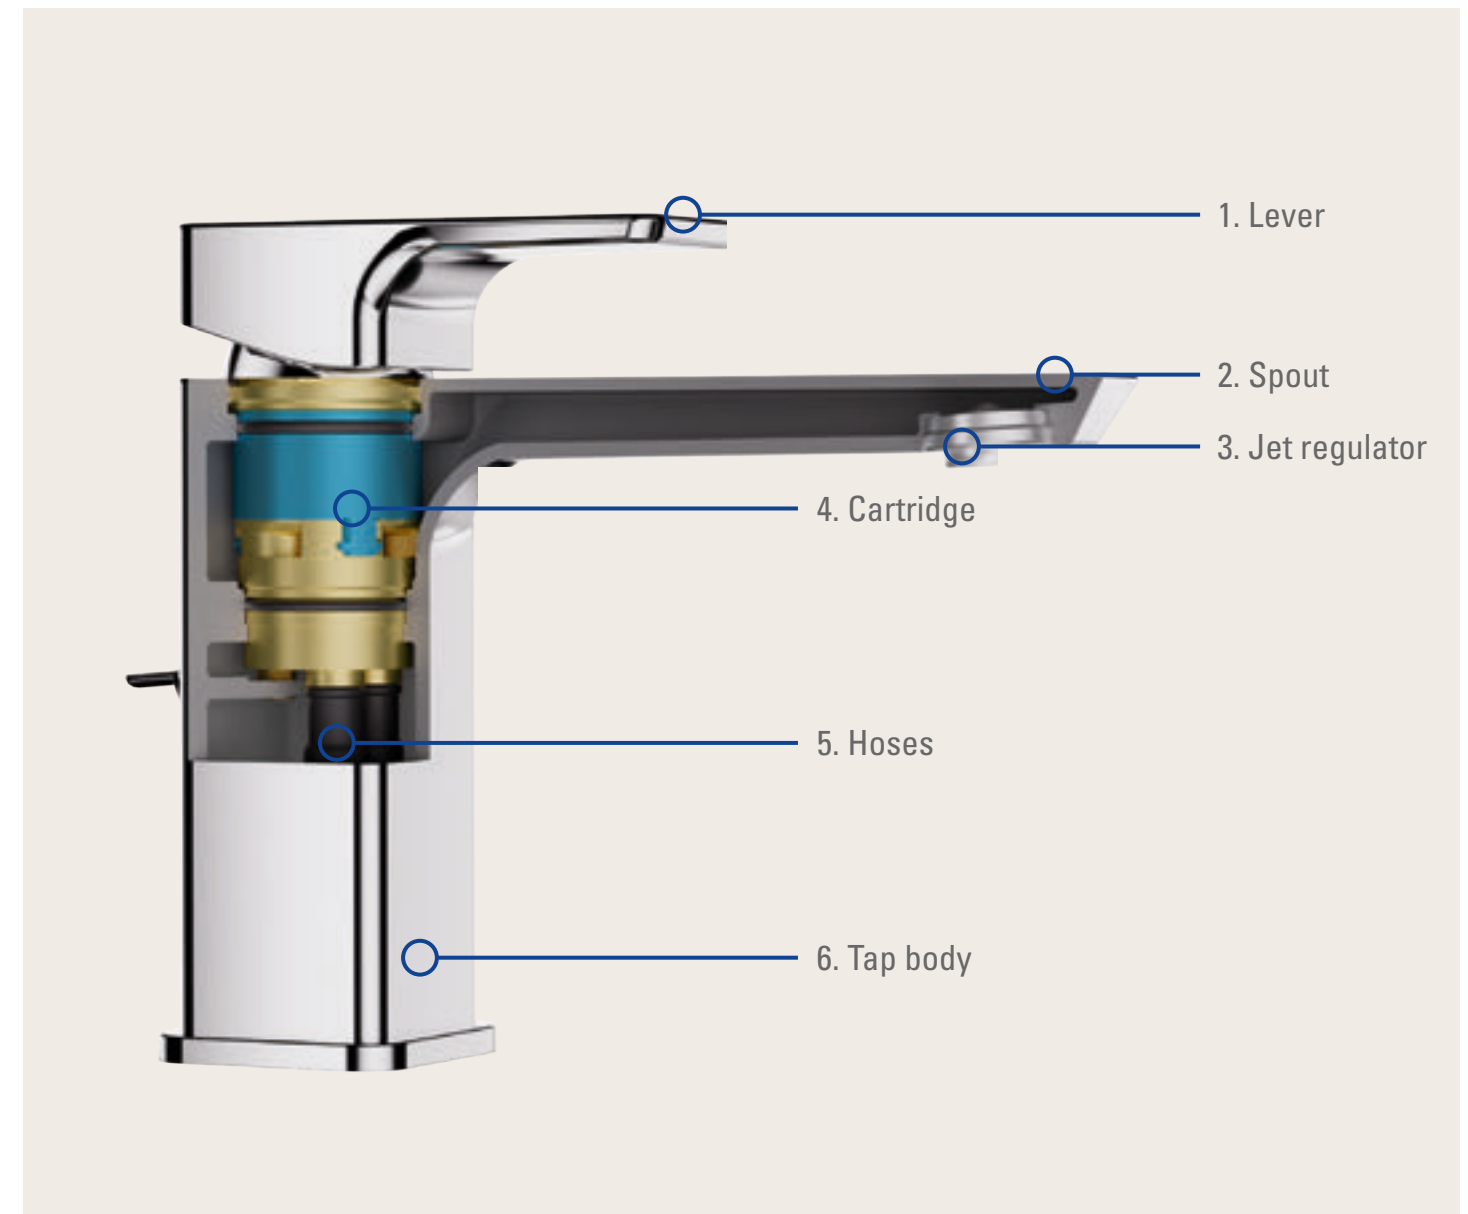

● Main collection / Top Together ○ Compatible collection

NEW TAPS, TRIED-AND-TESTED QUALITY

TRUST EXPERIENCE AND QUALITY

Villeroy & Boch is a guarantee of excellent quality and impressive design. For 275 years.

From selection of materials to workmanship or absolutely precise dimensions, we follow an uncompromising approach. This philosophy naturally applies to our taps too. Developed and tested in Germany, they impress across the board with their functionality, durability and efficient use of water.

MADE TO EXCEED EXPECTATIONS

Our taps meet strict European standards and have been tested under the toughest conditions for the highest demands:

- We test our taps at 25 bar
- Villeroy & Boch taps meet the requirements of the German Federal Environment Agency
- Quality requirements meet all standards for maximum durability
- Made from high-quality components from European market leaders that meet all European water regulation standards