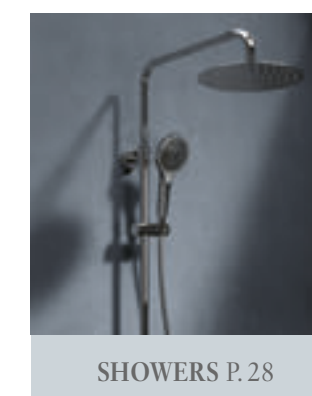

THE NEW TAPS AT A GLANCE