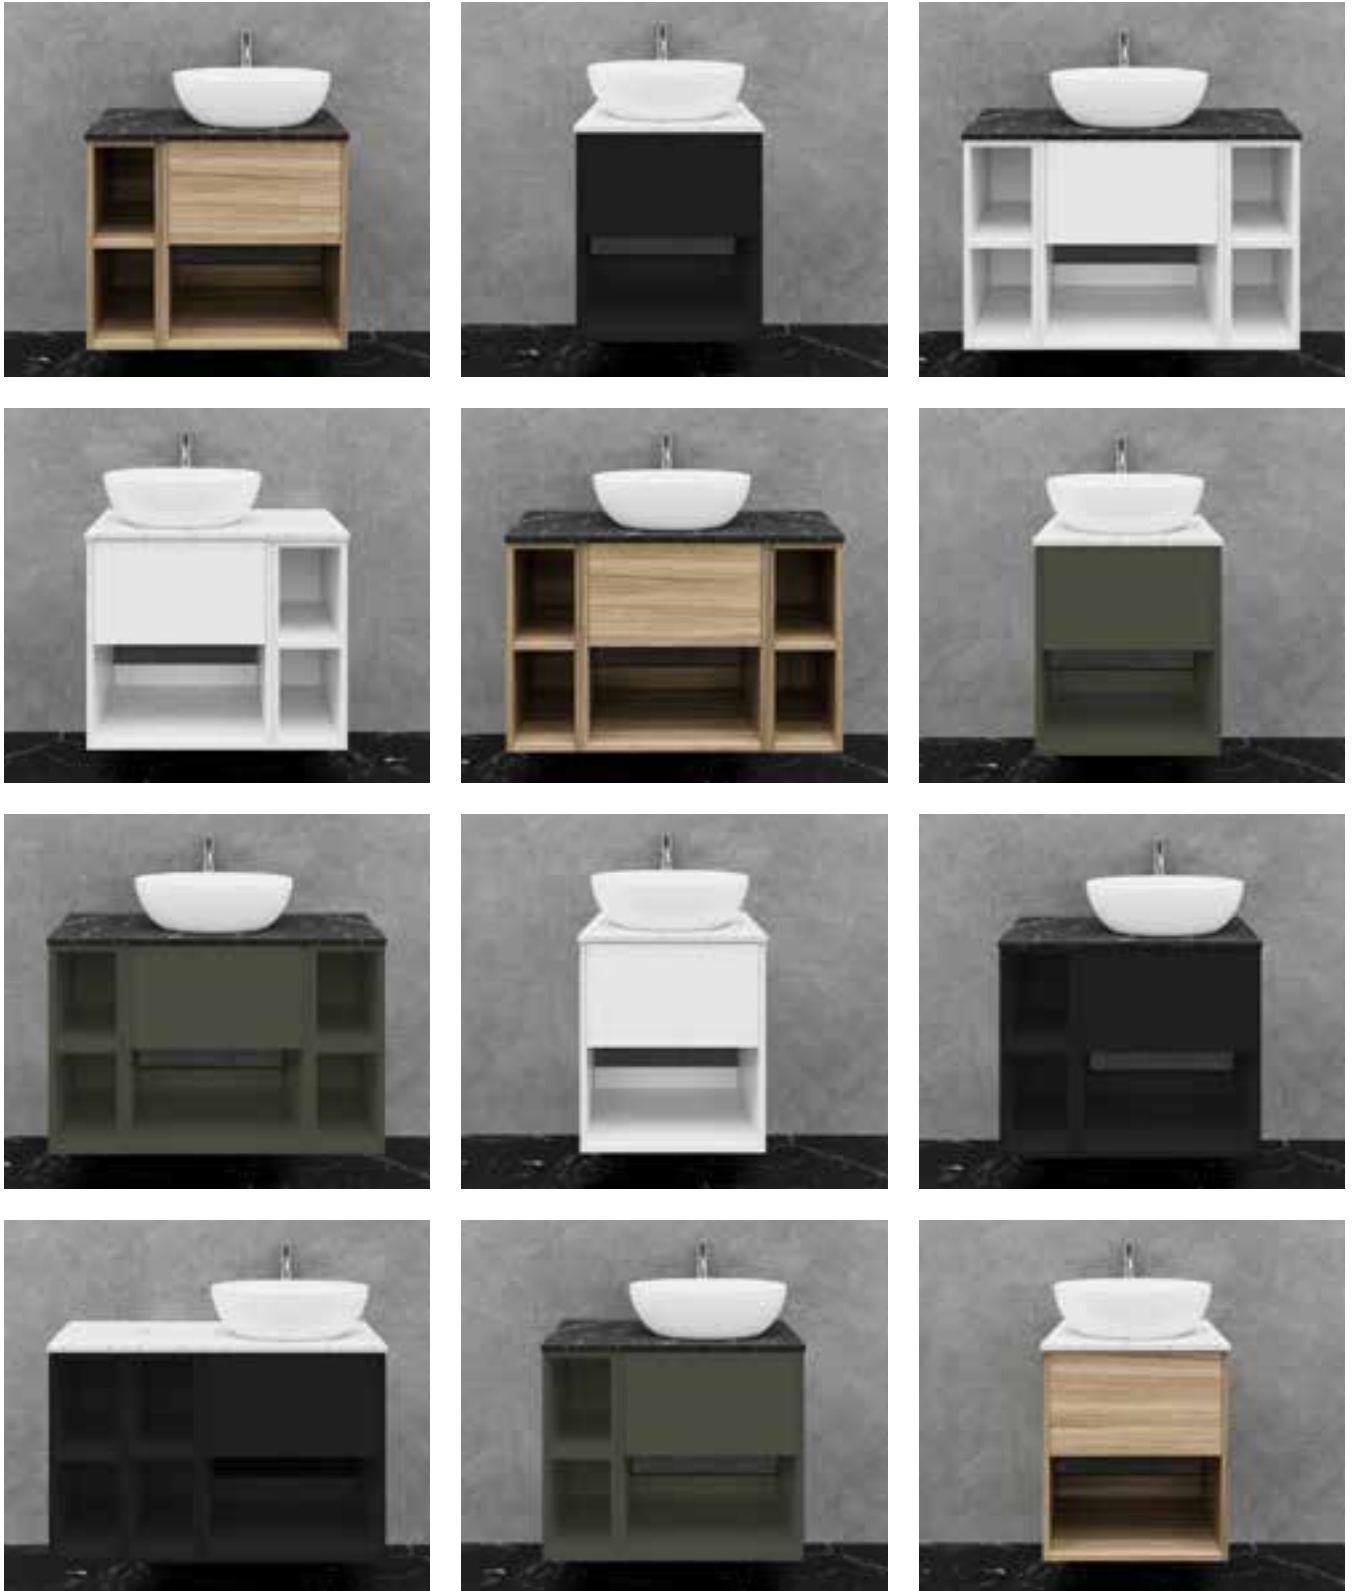

Customise your storage!

Hackney furniture offers modular solutions for those who want to personalise their storage unit. By combining our drawer unit (available in 500mm, 600mm or 700mm) with our 200mm shelving unit and worktop options (available in 500mm to 1200mm) you can create your own perfect solution. A small selection of the options you could create are shown below.