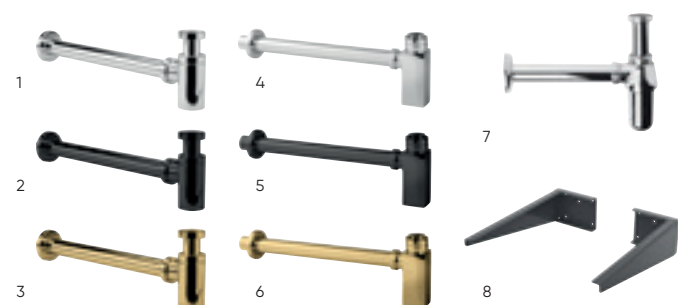

bottle traps

	Code	Price
1	EK302	£107.00
2	EK402	£124.00
3	EK802	£136.00
4	EK306	£129.00
5	EK406	£146.00
6	EK806	£162.00
7	EA370	£72.00
8	154048SB	£28.00