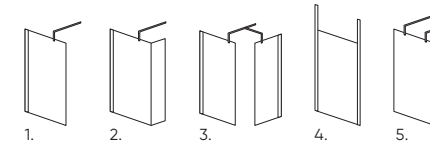

configurations

1. Single screen
2. Single screen with return
3. Two screens combined
4. Single screen with one or two posts
5. Single screen with two arms.