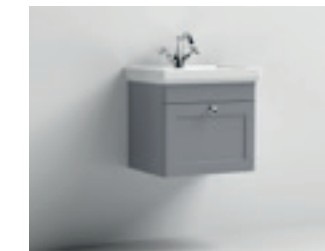

600mm W/H Unit
H431 x W600 x D453mm / 1 Drawer

classique units with fireclay basins

Colour	1TH Fireclay Basin	3TH Fireclay Basin
● White	CLC191A £519.00	CLC191B £519.00
● Grey	CLC291A £528.00	CLC291B £528.00
● Soft Black	CLC1491A £528.00	CLC1491B £528.00
● Green	CLC891A £528.00	CLC891B £528.00