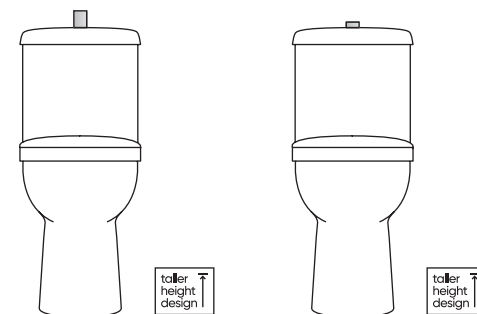

doc m pan & cistern only

Single Flush Comfort Height Pan & Cistern Seat included H860 x W380 x D650mm **DOCMP100 £325.00**

Dual Flush Comfort Height Pan & Cistern Seat included H860 x W380 x D650mm **NCS500 £430.00**