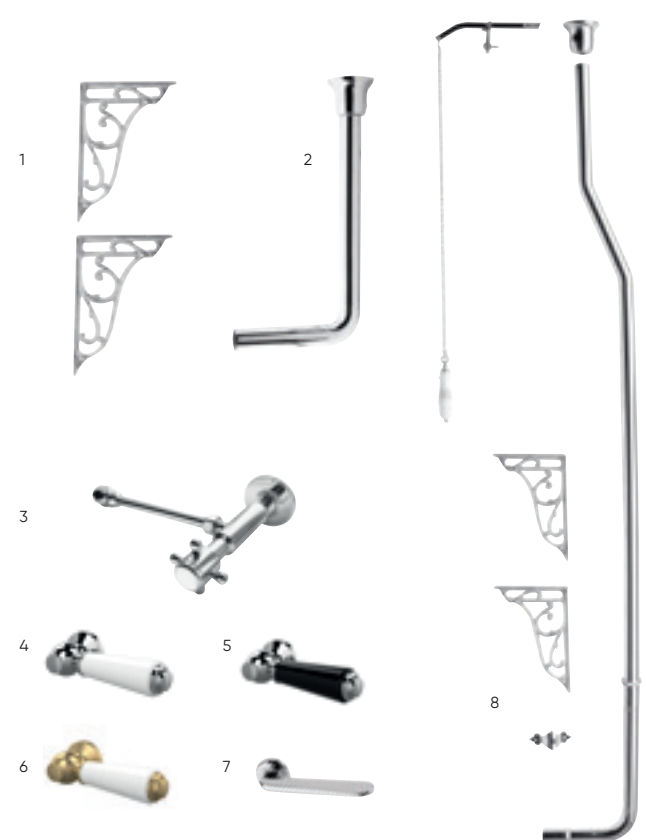

ceramics

Code	Price		
1	Ornate Cistern Brackets	FA322	£145.00
2	Low Level Flush Pipe Pack	FA302	£117.00
3	Cistern Cut-off Valve	FA315	£81.00
4	White Ceramic WC Lever	E370	£29.00
5	Black Ceramic WC Lever new	E470	£63.00
6	Brass Ceramic WC Lever new	E870	£63.00
7	Metal Universal Lever	E355	£20.00
8	High Level Flush Pipe Pack	FA313	£449.00