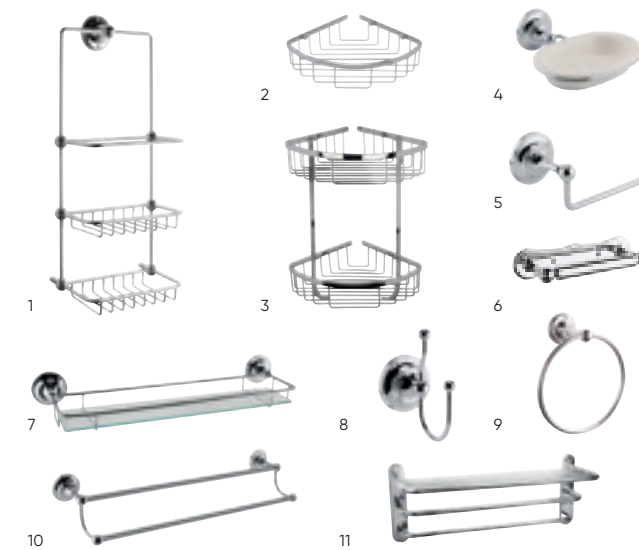

storage & traditional baths

storage

Code	Price		
1	Shower Tidy	LH316	£170.00
2	Deep Corner Basket	LL306	£60.00
3	Large 2 Tier Corner Basket	LL308	£115.00
4	Soap Dish	LH303	£68.00
5	Toilet Roll Holder	LH317	£48.00
6	Toilet Roll Holder	LH301	£72.00
7	Gallery Glass Shelf	LH305	£101.00
8	Double Robe Hook	LH311	£36.00
9	Towel Ring	LH302	£48.00
10	Double Towel Rail	LH307	£179.00
11	3 Tier Towel Rack. 260 x 612 x 247mm	LA380	£206.00