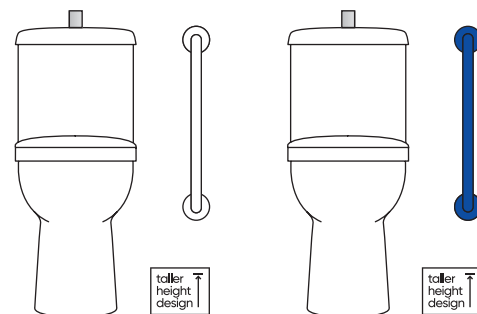

doc m packs

1. Doc M Packs include:
2. Comfort Height Single Flush Doc M Pan with Toilet Seat
   - Doc M Cistern
   - Wall Mounted Basin & Spray Mixer Tap
   - 5 Grab Rails (5th Grab Rail to be fitted to back of door)
   - 1 Drop-down Rail

Doc M Pack White With White Handles **DOCMP001 £884.00**

Doc M Pack Blue With Blue Handles **DOCMP002 £884.00**