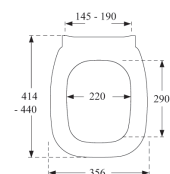

PRESSALIT CODE

White

- Bottom Fix Adjustable
- Soft Close
- Customised for Duravit D-Code
- 778000-DD7999

Code: TIS6117 **£120.78**