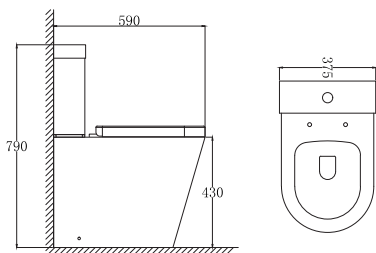

- Wrap Over, soft close UF Seat
- Cistern and fixings included

CODE TIS6044

£390.00

FERRARA PLUS RIMLESS COMFORT HEIGHT D SHAPE

- Wrap Over, soft close UF Seat
- Cistern and fixings included

CODE TIS6014

£440.00