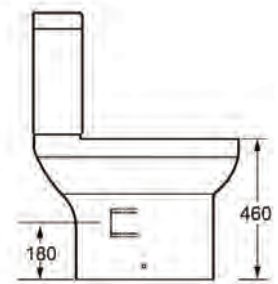

FLORENCE D SHAPE BTW PAN

- Soft Close DP UF Seat

CODE TIS6002
£250.00