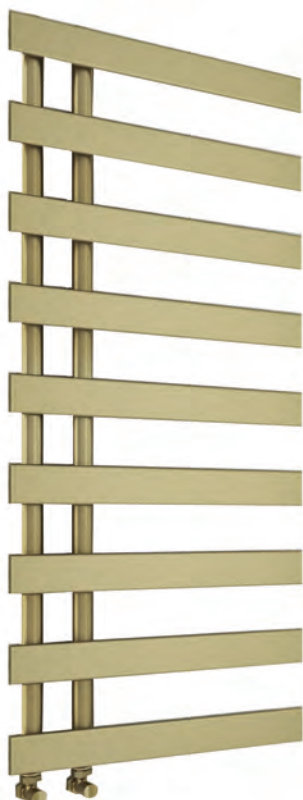

*Valves not included, see p174-177.

MILTON

Designer Offset Towel Radiator

New!

Brushed Brass

Size	Centres	Bars	Finish	BTU	Code	Price
1156x500mm	80	9	Brushed Brass	1624	TIS2179	£470.17
1564x500mm	80	12	Brushed Brass	2187	TIS2180	£599.94