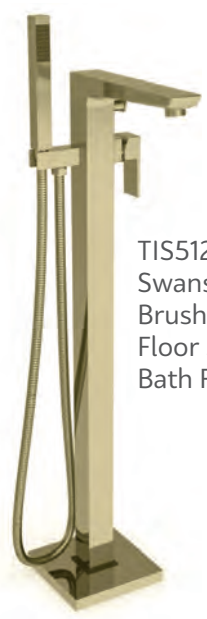

BRUSHED BRASS

AUCKLAND TOWEL WARMER

TIS2145
Auckland

QUEENSTOWN TOWEL WARMER

TIS2169
Queenstown

TIS5117
Chepstow Brushed
Brass Bath Filler

TIS5120
Swansea
Brushed Brass
Floor Standing
Bath Filler

TIS0215 Angled
TIS0216 Straight