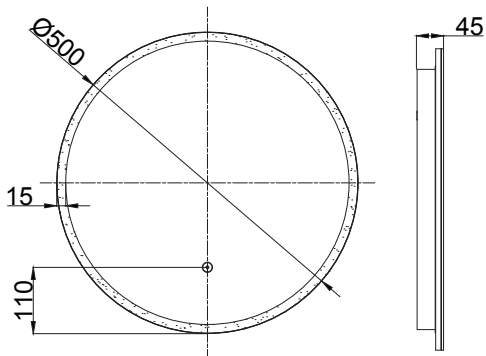

500 X 45MM
CODE TIS3063
£226.64