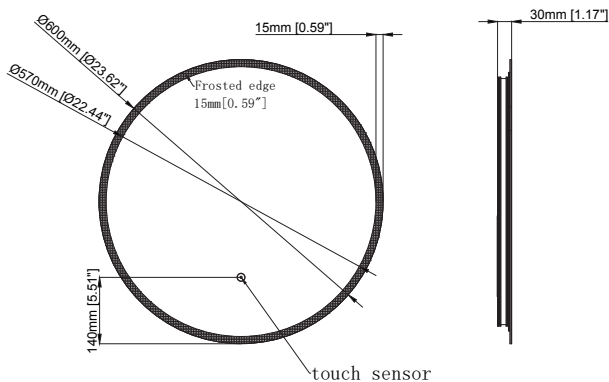

600 X SLIMLINE 30MM
CODE TIS3049
£327.44