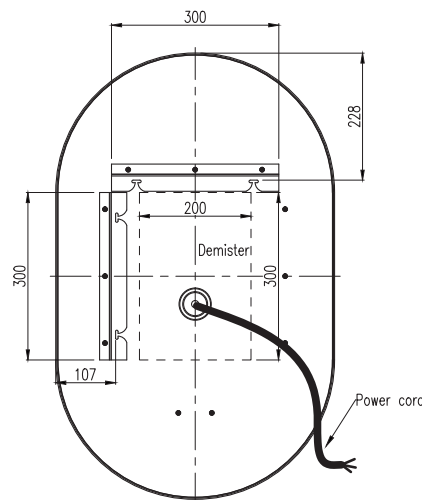

MARTHA

New!

MARTHA ORCA LED TOUCH MIRROR

- Touch Button
- Demist
- Vertical or Horizontal Wall Mounting
- Color Temperature: 6500K+/-500k

AVAILABLE
FROM
MID OCT

ORCA BLACK

500x800x40mm
CODE TIS3067
£324.32

BRUSHED BRASS

500x800x40mm
CODE TIS3068
£356.76