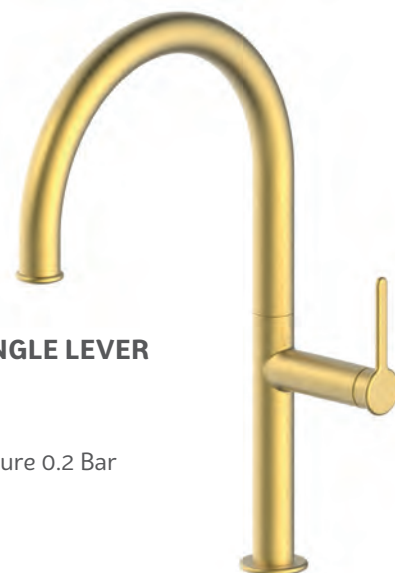

- Flexible Tails
- Recommended operating Pressure 1 Bar
- Braided steel spring loaded pull out hose

CODE TIS5083
£201.28

USK

New!

AVAILABLE
FROM
NOV 23

**USK CHROME SINGLE LEVER
KITCHEN TAP**

- Flexible Tails
- Operating Pressure 0.2 Bar

CODE TIS5139
£145.62

**USK ORCA SINGLE LEVER
KITCHEN TAP**

- Flexible Tails
- Operating Pressure 0.2 Bar

CODE TIS5140
£161.84

**USK GUN METAL SINGLE
LEVER KITCHEN TAP**

- Flexible Tails
- Operating Pressure 0.2 Bar

CODE TIS5142
£161.84

**USK BRASS SINGLE LEVER
KITCHEN TAP**

- Flexible Tails
- Operating Pressure 0.2 Bar

CODE TIS5141
£161.84

New!

AVAILABLE FROM NOV 23

NARBERTH

All bodies the same brushed finish