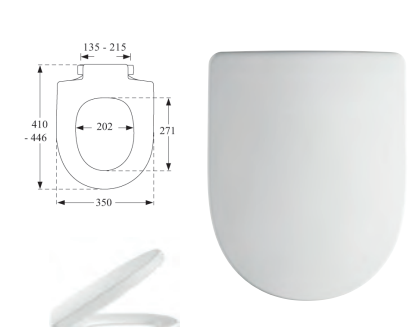

PRESSALIT DELIGHT

White

- Top Fix Adjustable
- Soft Close
- Lift Off
- 492000-D69999

Code: TIS6113 **£191.04**