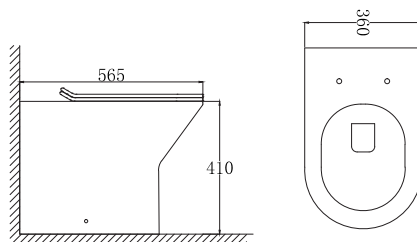

FERRARA RIMLESS CLOSE COUPLED D SHAPE

- Slim UF Soft Close Seat
- Cistern and fixings included

CODE TIS6010
£354.97

RIMLESS

FERRARA RIMLESS BTW D SHAPE

- Slim, soft close UF Seat
- All fixings included

CODE TIS6012
£290.00