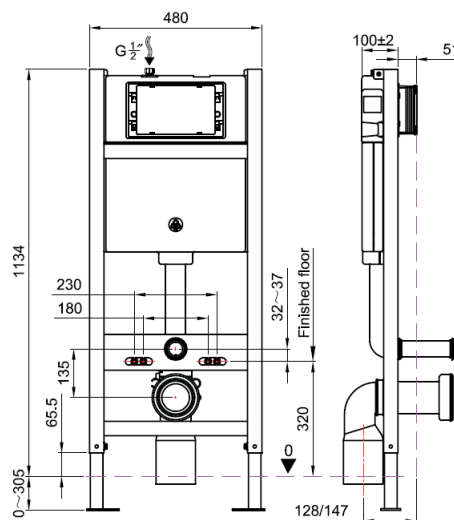

FLUSH BUTTON PLATES

CHROME FLUSH BUTTON PLATE

- W237xD9.5H153
- For use only with TIS6222

CODE TIS6219
£65.00

ORCA FLUSH BUTTON PLATE

- W237xD9.5H153
- For use only with TIS6222

CODE TIS6220
£65.00

BRUSHED BRASS FLUSH BUTTON PLATE

- W237xD9.5H153
- For use only with TIS6222

CODE TIS6221
£97.30