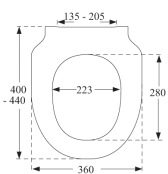

PRESSALIT 300 SLIM

White

- Combi Fix Adjustable
- Soft Close
- Customised for Vitra Sento Compact, Sento Compact Rimfree and Sento Rim free
- 1014000-DG6999

Code: TIS6115 **£132.24**