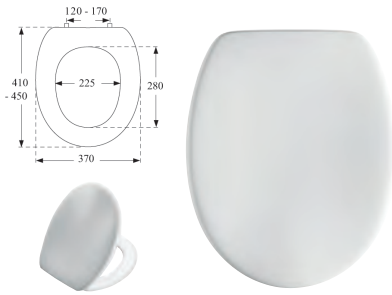

“Can't see the colour or model you need? Contact us for more from the Pressalit range.”

PRESSALIT T2

White

- Bottom Fix Adjustable
- 316000-B13999

Code: TIS6106 **£119.58**