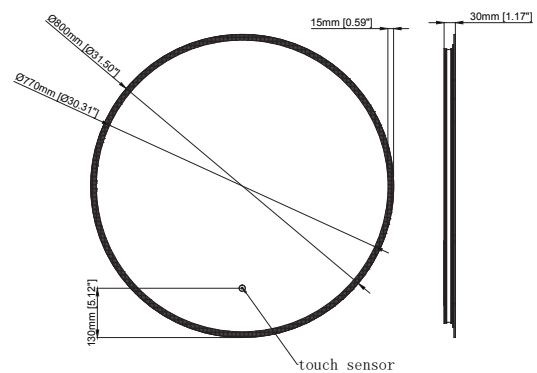

800 X SLIMLINE 30MM
CODE TIS3050
£384.84