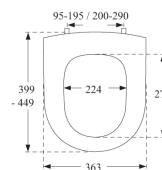

PRESSALIT OBJECTA D

White

- Top Fix Adjustable
- 172011-BQ6999

Code: TIS6122 **£119.58**