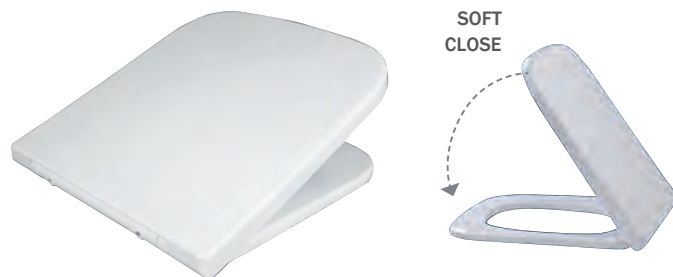

CODE TIS6102 **£58.93**

T20 SQUARE SOFT CLOSE SEAT

- Adjustable stainless steel fittings
- Universal fit to most square shape pans

CODE TIS6103 **£60.68**

BRAGA SQUARE SOFT CLOSE SEAT

- Quick release quick fit
- Adjustable stainless steel fittings
- Universal fit to most square shape pans