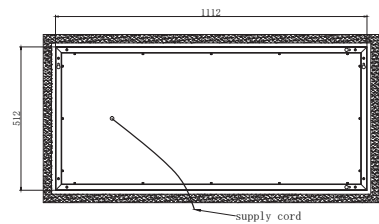

1200 X 600 X 48MM
CODE TIS3038
£408.16