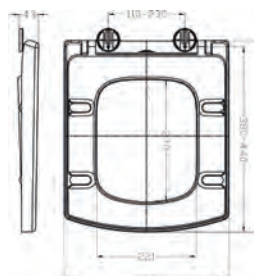

CODE TIS6102 **£58.93**

T20 SQUARE SOFT CLOSE SEAT

- Adjustable stainless steel fittings
- Universal fit to most square shape pans

CODE TIS6103 **£60.68**

BRAGA SQUARE SOFT CLOSE SEAT

- Quick release quick fit
- Adjustable stainless steel fittings
- Universal fit to most square shape pans