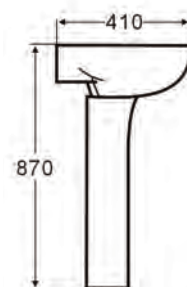

SEINA

SEINA CLOSE COUPLED SQUARE

- Soft Close DP UF Seat
- Dual Flush Cistern

CODE TIS6003

£380.00

FOR
COLOUR
FLUSH
BUTTONS
SEE P140

SEINA BTW SQUARE

- Soft Close DP UF Seat

CODE TIS6004

£300.00

SEINA TAILORED BASIN & PEDESTAL

CODE TIS6005

£160.00