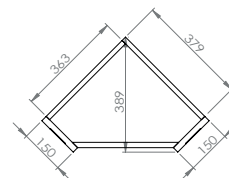

TURIN CORNER CLOAK ROOM VANITY UNIT

■ With Overflow
■ W565.5xD389xH800mm
£440.00

Tailored Grey TIS4037