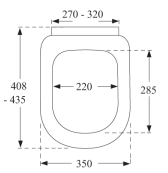

PRESSALIT 3

White

- Top Fix Adjustable
- Soft Close
- Lift Off
- 684000-D77999

Code: TIS6118 **£186.06**