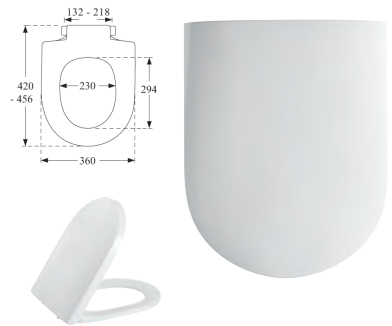

PRESSALIT T SOFT D

White

- Top Fix Adjustable
- Soft Close
- 744000-D02999

Code: TIS6109 **£128.04**