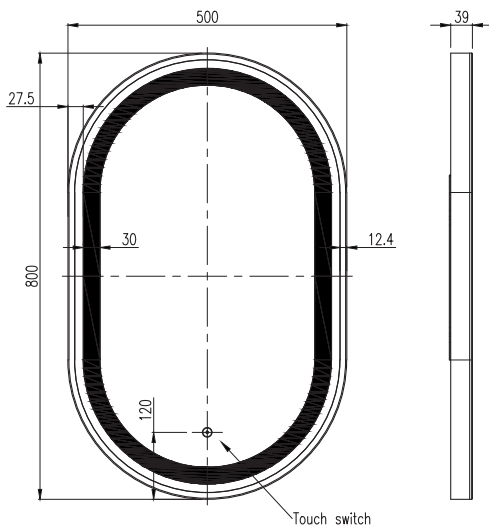

MARTHA

New!

MARTHA ORCA LED TOUCH MIRROR

- Touch Button
- Demist
- Vertical or Horizontal Wall Mounting
- Color Temperature: 6500K+/-500k

AVAILABLE
FROM
MID OCT

ORCA BLACK

500x800x40mm
CODE TIS3067
£324.32

BRUSHED BRASS

500x800x40mm
CODE TIS3068
£356.76