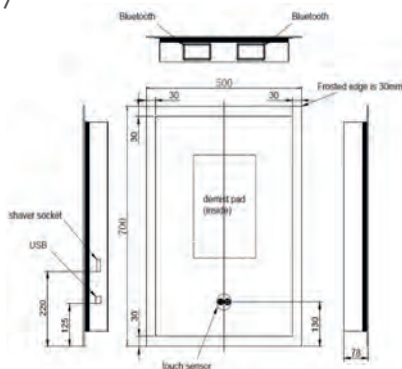

ALFIE SQUARE MIRROR LED EDGE W. DEMIST & SHAVER POINT, BLUETOOTH & USB CHARGER

▪ 500x700x78mm
 CODE TIS3037
£356.72

ALFIE SQUARE MIRROR LED EDGE W. DEMIST & SHAVER POINT, BLUETOOTH & USB CHARGER

▪ 600x800x78mm
 CODE TIS3057
£467.97