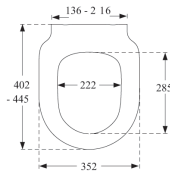

PRESSALIT COMFORT D2

White

- Top Fix Adjustable
- Soft Close
- Lift off
- Customised for Villeroy & Boch, Architectura, O.Novo, Duravit Me By Starck, Laufen Pro Comfort
- 1050011-DK3999

Code: TIS6116 **£135.54**