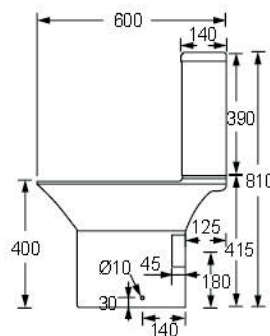

- WRAS Fittings
- Soft Close PP Seat
- Inlet either left or right side

CODE TIS6061

£320.00

12 MONTH
GUARANTEE

TOILET
CODE TIS6061

TOILET ACCESSORIES

BRUSHED BRASS CISTERN BUTTON 38MM

- Fits cistern hole 38-43mm