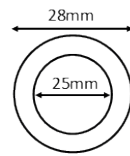

FLAUTO OVERFLOW COVER

Orca Black Code TIS4328

£12.50

Brushed Brass Code TIS4329

£12.50