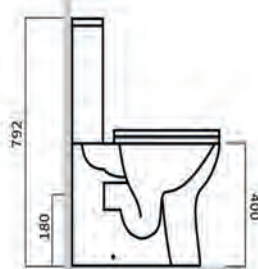

PLUMB ESSENTIALS

PLUMB ESSENTIALS RIMLESS CC PAN

- Fully BTW
- Soft Close PP Seat
- All fixings included

CODE TIS6030

£355.00

FOR
COLOUR
FLUSH
BUTTONS
SEE P140

PLUMB ESSENTIALS SQUARE RIMLESS CC PAN & CISTERN IN ONE BOX