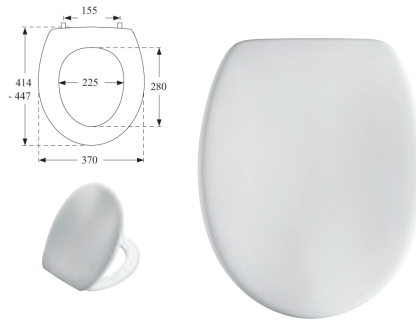

PRESSALIT T2

White

- Top Fix Flexi
- 316000-UN4999

Code: TIS6107 **£94.26**