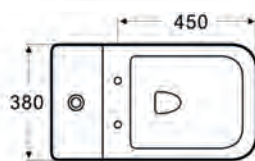

FOR
COLOUR
FLUSH
BUTTONS
SEE P140

SEINA BTW SQUARE

- Soft Close DP UF Seat

CODE TIS6004

£300.00