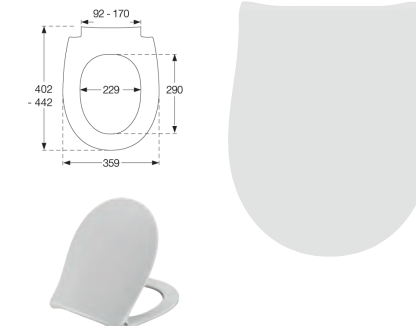

PRESSALIT SWAY UNI

White

- Top Fix Adjustable
- Soft Close
- Lift Off
- 970000-BL6999

Code: TIS6110 **£181.08**