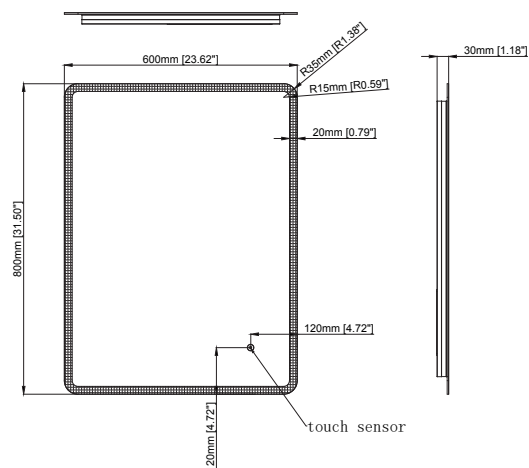

600x800x30mm
CODE TIS3052
£275.35