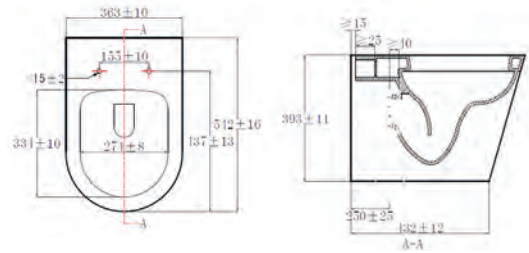

FERRARA Plus

RIMLESS

FERRARA PLUS RIMLESS BTW D SHAPE PAN SEAT

- Wrap Over, soft close UF Seat

CODE TIS6027

£354.62

RIMLESS

WALL
HUNG