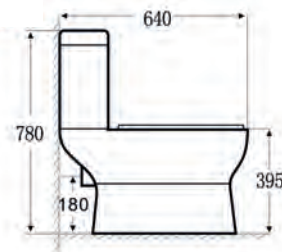

FOR
COLOUR
FLUSH
BUTTONS
SEE P140

SEINA BTW SQUARE

- Soft Close DP UF Seat

CODE TIS6004

£300.00