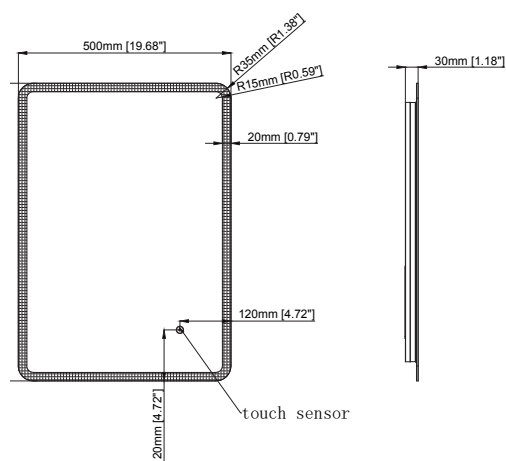

▪ 500x700x78mm
CODE TIS3053
£398.59

All Mirrors & Cabinets are compliant to BS:7671 2018 Standard

MOLLY LED TOUCH MIRROR W. DEMIST, BLUETOOTH & SHAVER POINT

- 1200x600x78mm
- Touch Button
- Demist
- Shaver Socket
- Bluetooth Speaker
- Vertical or Horizontal Mounting