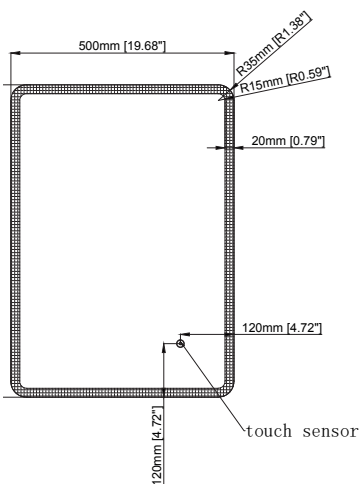

500x700x30mm
CODE TIS3051
£259.14