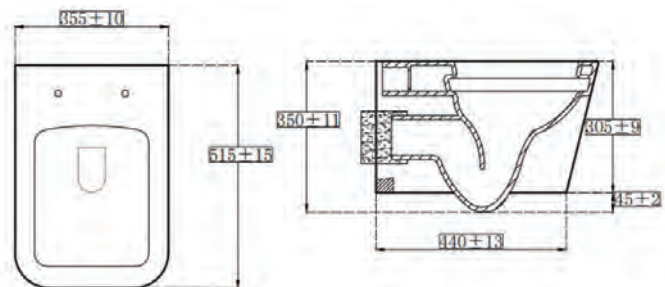

MILAN RIMLESS WALL HUNG SQUARE PAN

- Soft close DP UF Seat
- All fixings included

CODE TIS6050

£340.00