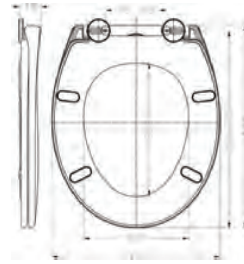

▪ 82mm
CODE TIS6207 **£40.00**

TOILET SEATS

All of our toilet seats are supplied with top and bottom fixings as standard.

Plumb
Essentials

PLUMB ESSENTIALS OMNI PP SOFT CLOSE SEAT

- Quick release quick fit
- Adjustable stainless steel fittings
- Universal fit to most square shape pans