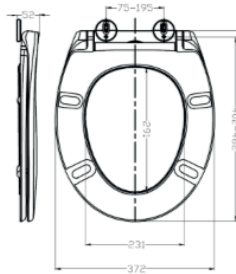

OMNI SOFT CLOSE SEAT

- Quick release quick fit
- Adjustable stainless steel fittings
- Universal fit to most standard pans

CODE TIS6101 **£51.60**