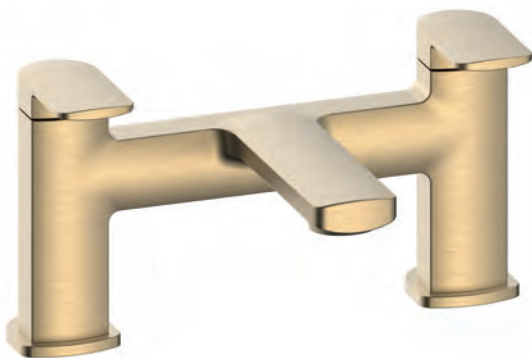

CODE TIS5132

£176.53

WREXHAM ORCA MONO MIXER TAP & WASTE

- Includes slotted 'Click Clack' waste
- Operating Pressure 0.2 Bar

CODE TIS5131

£102.36

WREXHAM BRUSHED BRASS BATH FILLER

- Operating Pressure 0.5 Bar