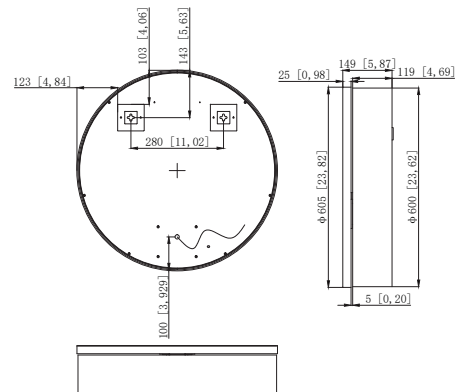

Scan here for more details & demos or go to www.monty.tailored-bathrooms.co.uk