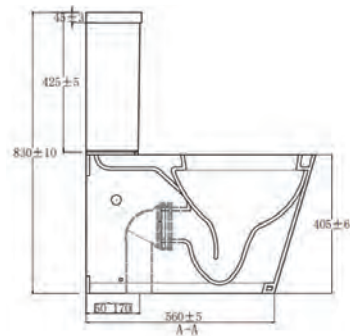

RIMLESS

FULLY SHROUDED BACK TO WALL

New!

MILAN RIMLESS CC PAN

- Soft close DP UF Seat
- All fixings included

CODE TIS6048
£450.00

FOR COLOUR FLUSH BUTTONS SEE P140