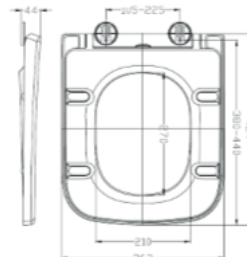

CODE TIS6102 **£58.93**

T20 SQUARE SOFT CLOSE SEAT

- Adjustable stainless steel fittings
- Universal fit to most square shape pans

CODE TIS6103 **£60.68**

BRAGA SQUARE SOFT CLOSE SEAT

- Quick release quick fit
- Adjustable stainless steel fittings
- Universal fit to most square shape pans