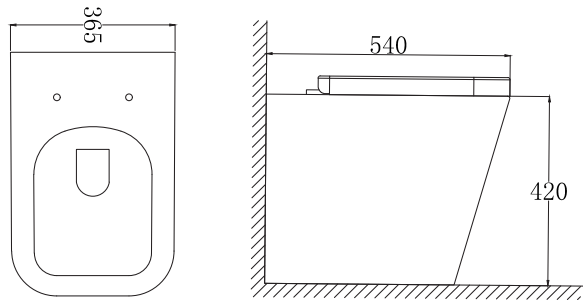

MILAN RIMLESS BTW PAN & SEAT

- Soft close DP UF Seat
- All fixings included

CODE TIS6049

£350.00