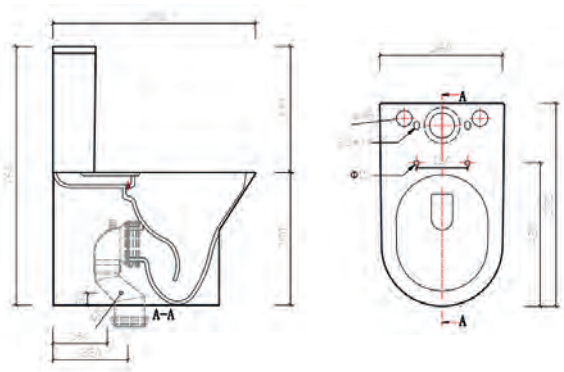

FLORENCE

FOR
COLOUR
FLUSH
BUTTONS
SEE P140

RIMLESS

FLORENCE RIMLESS CLOSE COUPLED D SHAPE

- Slim soft Close DP UF Seat
- All fixings included

CODE TIS6001
£350.00

COMFORT
HEIGHT

FLORENCE COMFORT HEIGHT D SHAPE