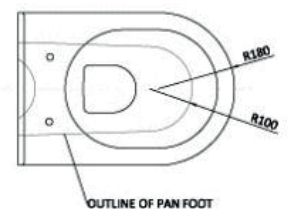

- Slim soft Close DP UF Seat
- All fixings included

CODE TIS6029
£415.00

FLORENCE D SHAPE BTW PAN

- Soft Close DP UF Seat

CODE TIS6002
£250.00

SEINA

SEINA CLOSE COUPLED SQUARE

- Soft Close DP UF Seat
- Dual Flush Cistern