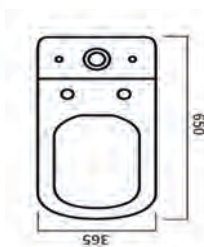

PLUMB ESSENTIALS RIMLESS CC PAN

- Fully BTW
- Soft Close PP Seat
- All fixings included

CODE TIS6030

£355.00

FOR
COLOUR
FLUSH
BUTTONS
SEE P140