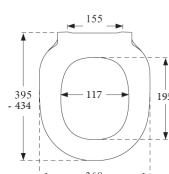

PRESSALIT 300 SLIM

White

- Combi Fix Adjustable
- Soft Close
- Customised for Vitra Sento Compact, Sento Compact Rimfree and Sento Rim free
- 1014000-DG6999

Code: TIS6115 **£132.24**

PRESSALIT COMFORT D2

White

- Top Fix Adjustable
- Soft Close
- Lift off
- Customised for Villeroy & Boch, Architectura, O.Novo, Duravit Me By Starck, Laufen Pro Comfort
- 1050011-DK3999

Code: TIS6116 **£135.54**

PRESSALIT 3

White

- Top Fix Adjustable
- Soft Close
- Lift Off
- 684000-D77999

Code: TIS6118 **£186.06**

PRESSALIT CODE

White

- Bottom Fix Adjustable
- Soft Close
- Customised for Duravit D-Code
- 778000-DD7999

Code: TIS6117 **£120.78**

PRESSALIT MAGNUM

- Bottom Fix
- Customised for Villeroy & Boch Magnum, Villeroy & Boch O. novo

White: TIS6119 104,000-B33999

Pergamon: TIS6120 104,273-B33999

£169.14

PRESSALIT CONNEXION

White

- Uni Combi Hinge
- Soft Close
- Antibacterial
- Customised for Ideal Standard Connect
- Concept 980011-DE9999

Code: TIS6121 **£181.26**

PRESSALIT®

To make sure your new toilet seat fits perfectly you need to measure the distance between the mounting holes on the toilet (1) & make sure they are within the range shown on the line drawings (2 & 3).

To check which seat fits your toilet please refer to the intelligent suitability list:

www.pressalit.com/en-uk/toilet-seats/

PRESSALIT 1000

White

- Bottom Fix Adjustable
- Suitable for many universal toilets
- P1000 304000-BG4999

Code: TIS6154 **£62.50**

PRESSALIT OBJECTA D

White

- Top Fix Adjustable
- 172011-BQ6999

Code: TIS6122 **£119.58**