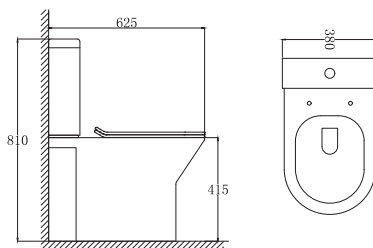

FERRARA

Rimless

FOR
COLOUR
FLUSH
BUTTONS
SEE P140

RIMLESS

FERRARA RIMLESS CLOSE COUPLED D SHAPE

- Slim UF Soft Close Seat
- Cistern and fixings included

CODE TIS6010
£354.97

RIMLESS

FERRARA RIMLESS BTW D SHAPE

- Slim, soft close UF Seat
- All fixings included

CODE TIS6012
£290.00