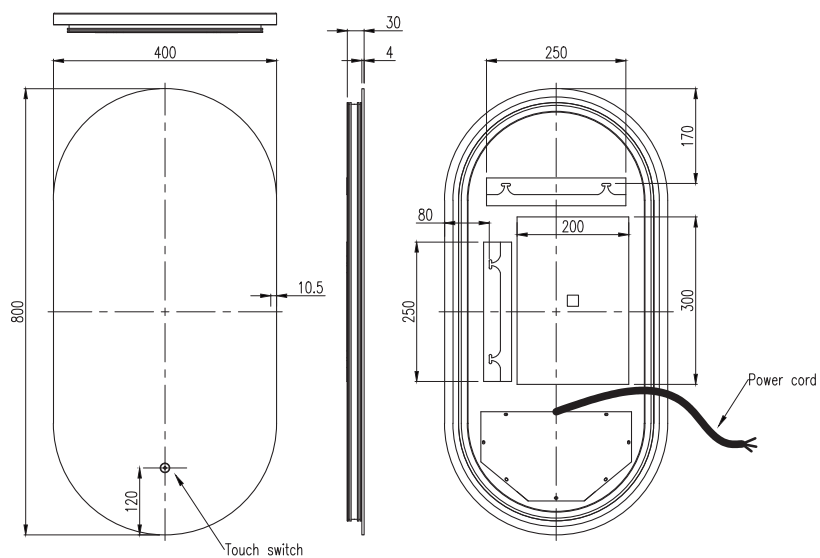

800x600x45mm
CODE TIS3008
£312.49

RAFFY

New!

RAFFY OVAL BACKLIT LED TOUCH MIRROR

- Touch Button
- Demist
- Vertical or Horizontal Wall Mounting
- Color Temperature: 6500K+/-500k

AVAILABLE
FROM
MID OCT

400x800x30mm
CODE TIS3066
£259.46