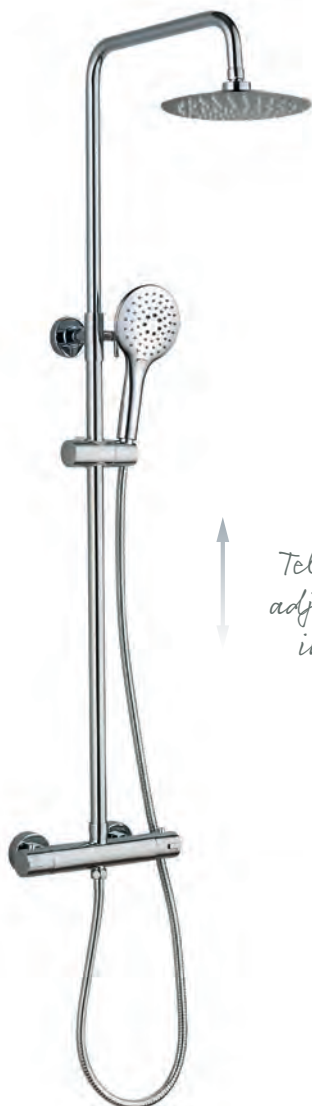

CODE TIS0286
£635.00

New!

BEAUMARIS MODERN TRADITIONAL OVERHEAD SHOWER KIT - BRUSHED BRASS

- Rail adjustable during installation
- 200mm Stainless Steel shower head
- Single mode traditional handset
- Minimum recommended pressure 0.5 bar"

CODE TIS0287
£700.00

With sleek & modern styling the Menai adds a premium quality to your own home.

CHROME

↑
*Telescopic rail,
adjustable after
installation*

MENAI PREMIUM ROUND SHOWER KIT

- 38 degree anti-scald device
- Includes 'Easy fit' kit
- Slimline stainless steel heads
- 3 mode push button shower handset
- Minimum recommended pressure 0.5 bar.
- Rail adjustable from 820-1200mm

CODE TIS0002
£248.82

↑
*Telescopic rail,
adjustable after
installation*

MENAI PREMIUM SQUARE SHOWER KIT

- 38 degree anti-scald device
- Includes 'Easy fit' kit
- Slimline stainless steel heads
- 3 mode push button shower handset
- Minimum recommended pressure 0.5 bar.
- Rail adjustable from 870-1240mm