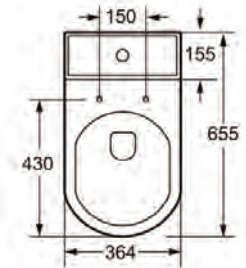

FLORENCE D SHAPE BTW PAN

- Soft Close DP UF Seat

CODE TIS6002
£250.00