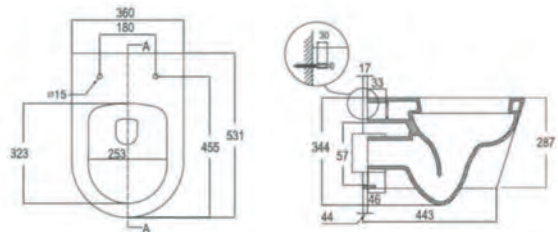

FERRARA PLUS WALL HUNG RIMLESS BTW D SHAPE PAN SEAT

- Wrap Over, soft close UF Seat

CODE TIS6028

£346.96