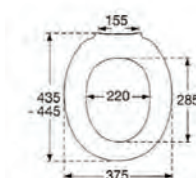

PRESSALIT 1000

White

- Bottom Fix Adjustable
- Suitable for many universal toilets
- P1000 304000-BG4999

Code: TIS6154 **£62.50**