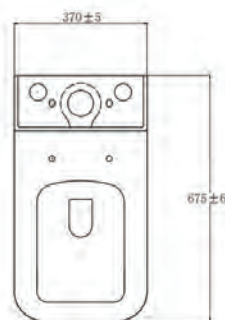

RIMLESS

FULLY SHROUDED BACK TO WALL

New!

MILAN RIMLESS CC PAN

- Soft close DP UF Seat
- All fixings included

CODE TIS6048
£450.00

FOR COLOUR FLUSH BUTTONS SEE P140