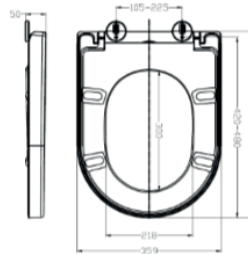

DEE SOFT CLOSE SEAT

- Quick release quick fit
- Adjustable stainless steel fittings
- Universal fit to most D shape pans

CODE TIS6102 **£58.93**