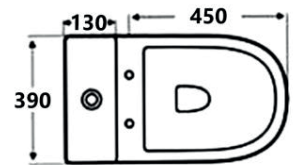

FLORENCE

FOR
COLOUR
FLUSH
BUTTONS
SEE P140

RIMLESS

FLORENCE RIMLESS CLOSE COUPLED D SHAPE

- Slim soft Close DP UF Seat
- All fixings included

CODE TIS6001
£350.00

COMFORT
HEIGHT

FLORENCE COMFORT HEIGHT D SHAPE