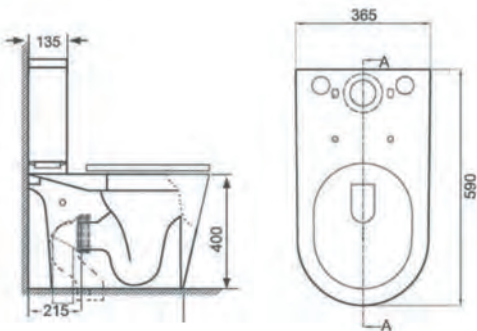

FERRARA PLUS RIMLESS COMFORT HEIGHT D SHAPE

- Wrap Over, soft close UF Seat
- Cistern and fixings included

CODE TIS6014

£440.00