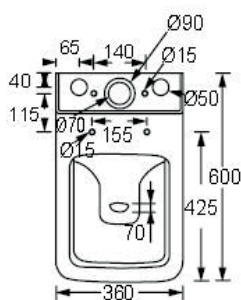

- WRAS Fittings
- Soft Close PP Seat
- Inlet either left or right side

CODE TIS6061

£320.00

12 MONTH
GUARANTEE

TOILET
CODE TIS6061

TOILET ACCESSORIES

BRUSHED BRASS CISTERN BUTTON 38MM

- Fits cistern hole 38-43mm