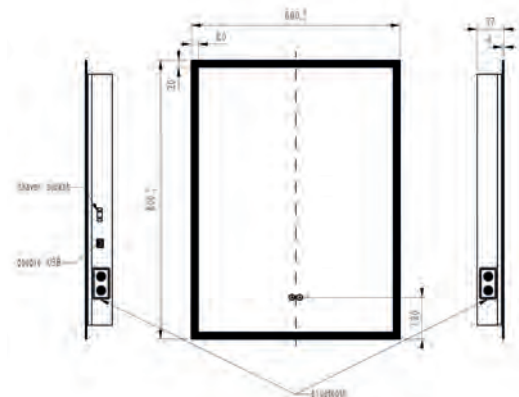

ALFIE SQUARE MIRROR LED EDGE W. DEMIST & SHAVER POINT, BLUETOOTH & USB CHARGER

▪ 500x700x78mm
 CODE TIS3037
£356.72

ALFIE SQUARE MIRROR LED EDGE W. DEMIST & SHAVER POINT, BLUETOOTH & USB CHARGER

▪ 600x800x78mm
 CODE TIS3057
£467.97