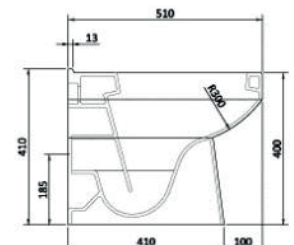

- Slim soft Close DP UF Seat
- All fixings included

CODE TIS6029
£415.00

FLORENCE D SHAPE BTW PAN

- Soft Close DP UF Seat

CODE TIS6002
£250.00

SEINA

SEINA CLOSE COUPLED SQUARE

- Soft Close DP UF Seat
- Dual Flush Cistern