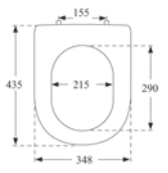

PRESSALIT MAGNUM

- Bottom Fix
- Customised for Villeroy & Boch Magnum, Villeroy & Boch O. novo

White: TIS6119 104,000-B33999

Pergamon: TIS6120 104,273-B33999

£169.14