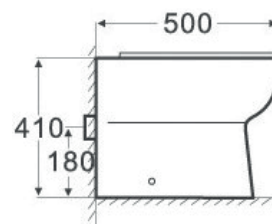

CODE TIS6003

£380.00

FOR
COLOUR
FLUSH
BUTTONS
SEE P140

SEINA BTW SQUARE

- Soft Close DP UF Seat

CODE TIS6004

£300.00

SEINA TAILORED BASIN & PEDESTAL