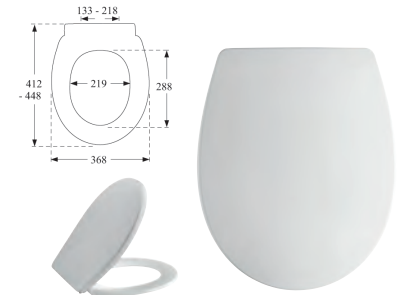

PRESSALIT T SOFT

White

- Top Fix Adjustable
- Soft Close
- 742000-D02999

Code: TIS6108 **£121.86**