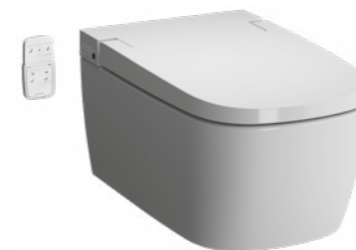

V-Care Prime, Rim-ex, wall-hung WC pan, 54cm
White **£3,248 - 7231B403-6216**
H: 465mm W: 390mm P: 620mm **RIM-EX**

V-Care Prime, Rim-ex, floor-standing WC pan, 54cm
White **£3,248 - 7232B403-6217**
H: 465mm W: 390mm P: 620mm **RIM-EX**