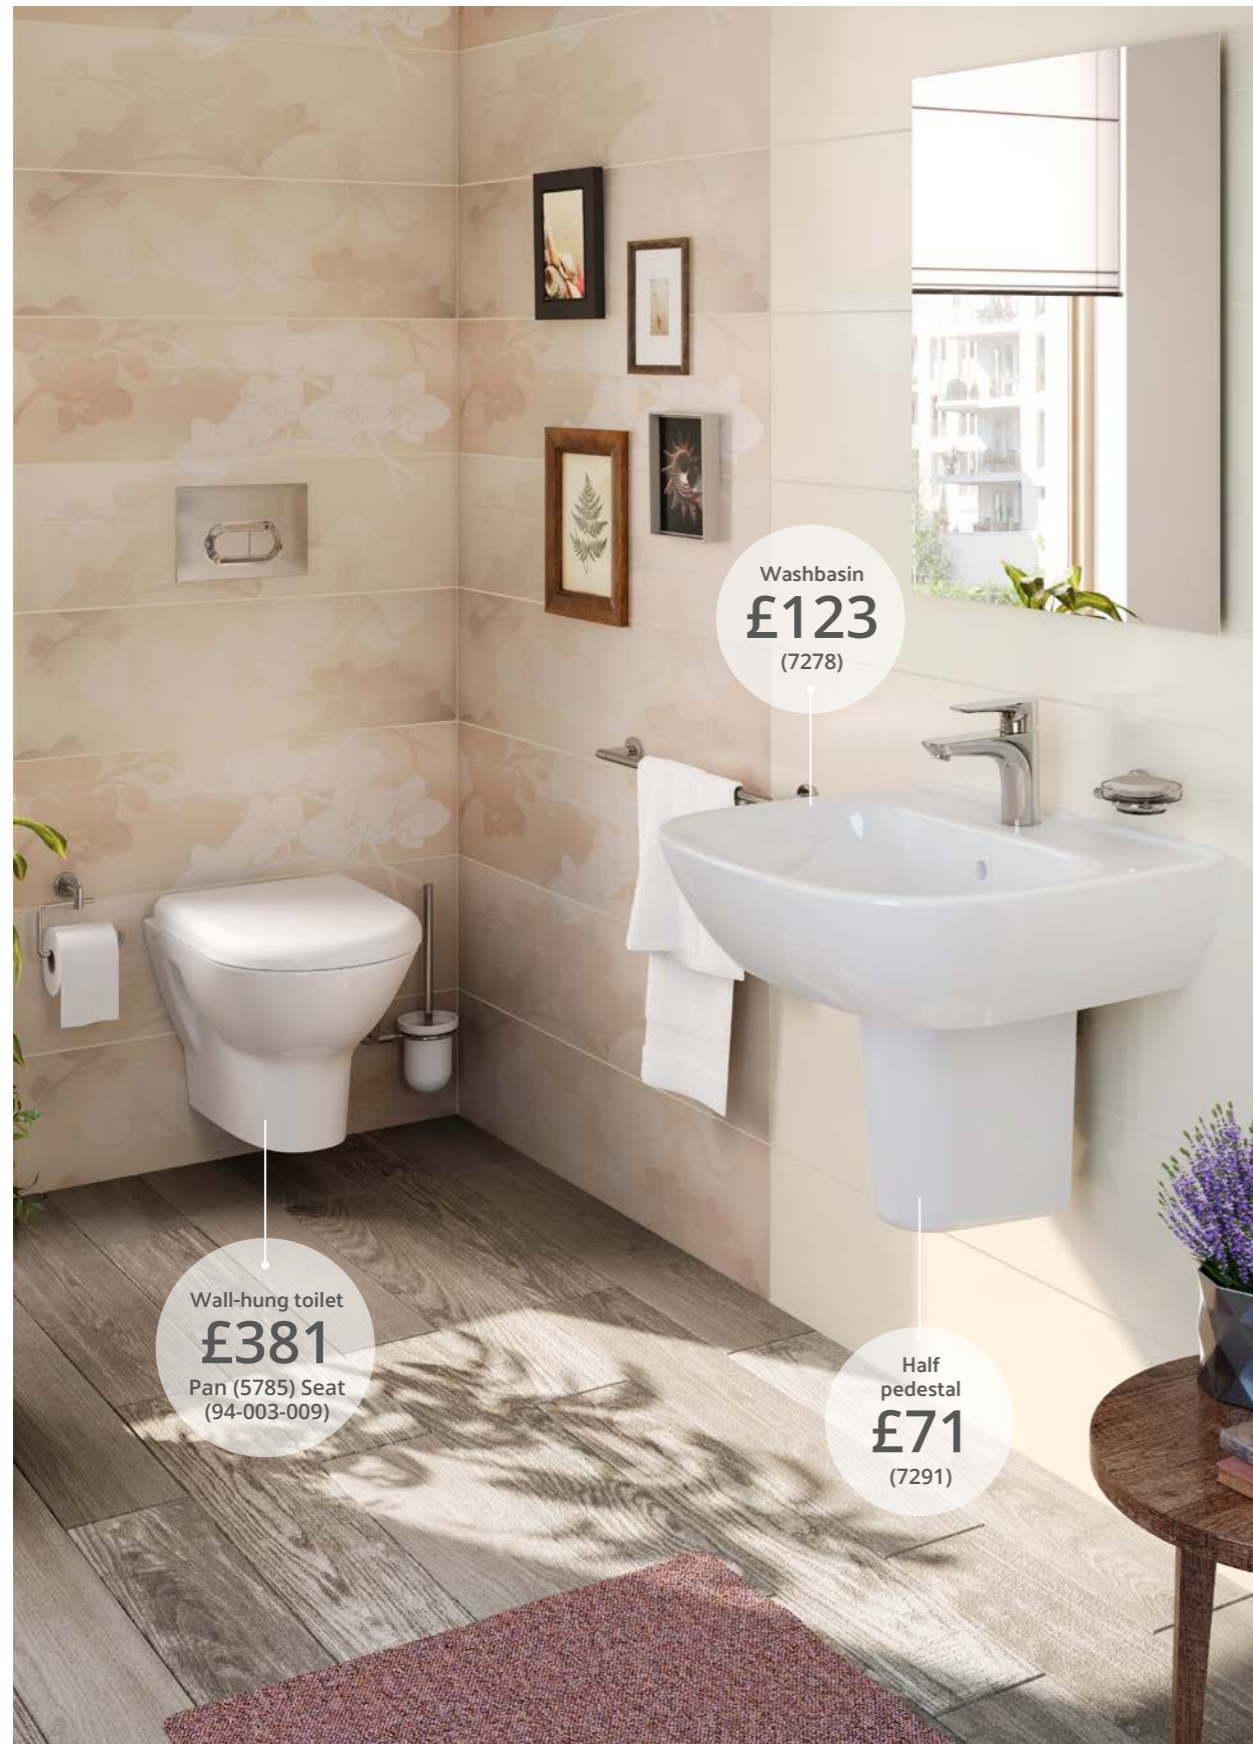

Washbasin, 65cm, 1TH
£148 – 7275L003-0001
 H: 195mm W: 650mm P: 500mm

1TH = 1 tap hole 2TH = 2 tap holes

Washbasin
£123
(7278)

Wall-hung toilet
£381
Pan (5785) Seat (94-003-009)

Half pedestal
£71
(7291)

Close-coupled WC pan, Rim-ex, open back
£318 - 5789B003-0075
H: 400mm W: 355mm P: 610mm RIM-EX
Close-coupled cistern, including fittings
£168 - 5783S003-5325
H: 430mm W: 380mm P: 140mm