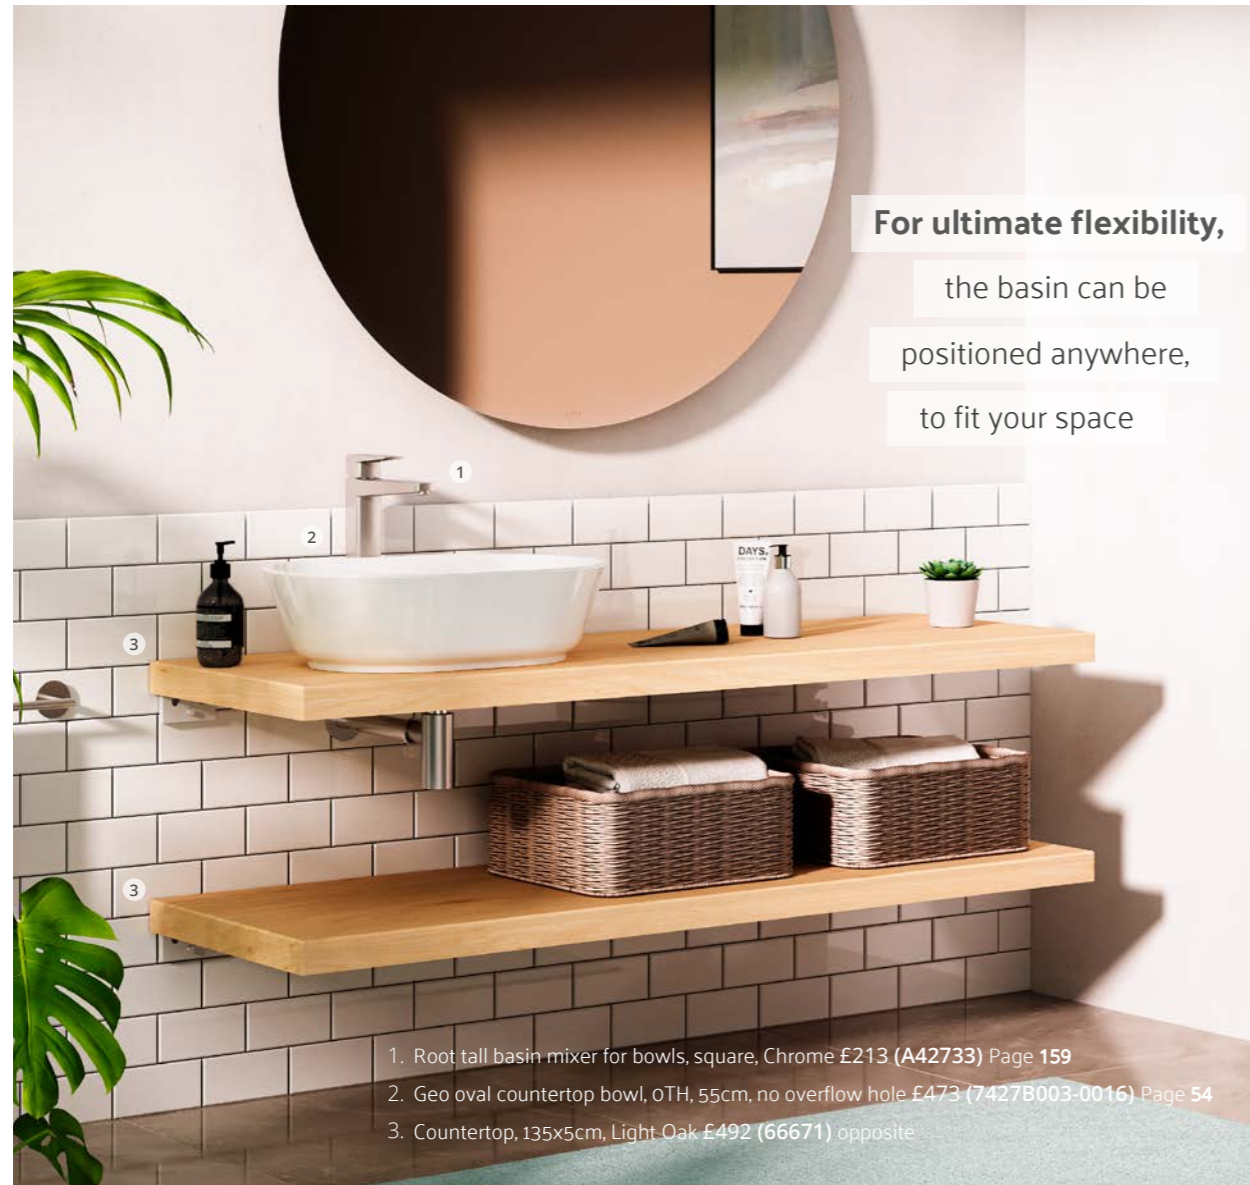

For more information on the Aquacare WC range See page 18

Aquacare wall-hung WC pan, Rim-ex
£638 - 7748B003-6202
H: 452mm W: 365mm P: 540mm
With integrated mixer valve
£744 - 7748B003-6205
H: 452mm W: 365mm P: 540mm
(Includes integrated bidet and soft-closing toilet seat)

Options WCs

Wall-hung WC pan, Rim-ex
£504
(7748B083-0101)

For ultimate flexibility,
the basin can be
positioned anywhere,
to fit your space

1. Root tall basin mixer for bowls, square, Chrome £213 (A42733) Page 159
2. Geo oval countertop bowl, OTH, 55cm, no overflow hole £473 (7427B003-0016) Page 54
3. Countertop, 135x5cm, Light Oak £492 (66671) opposite