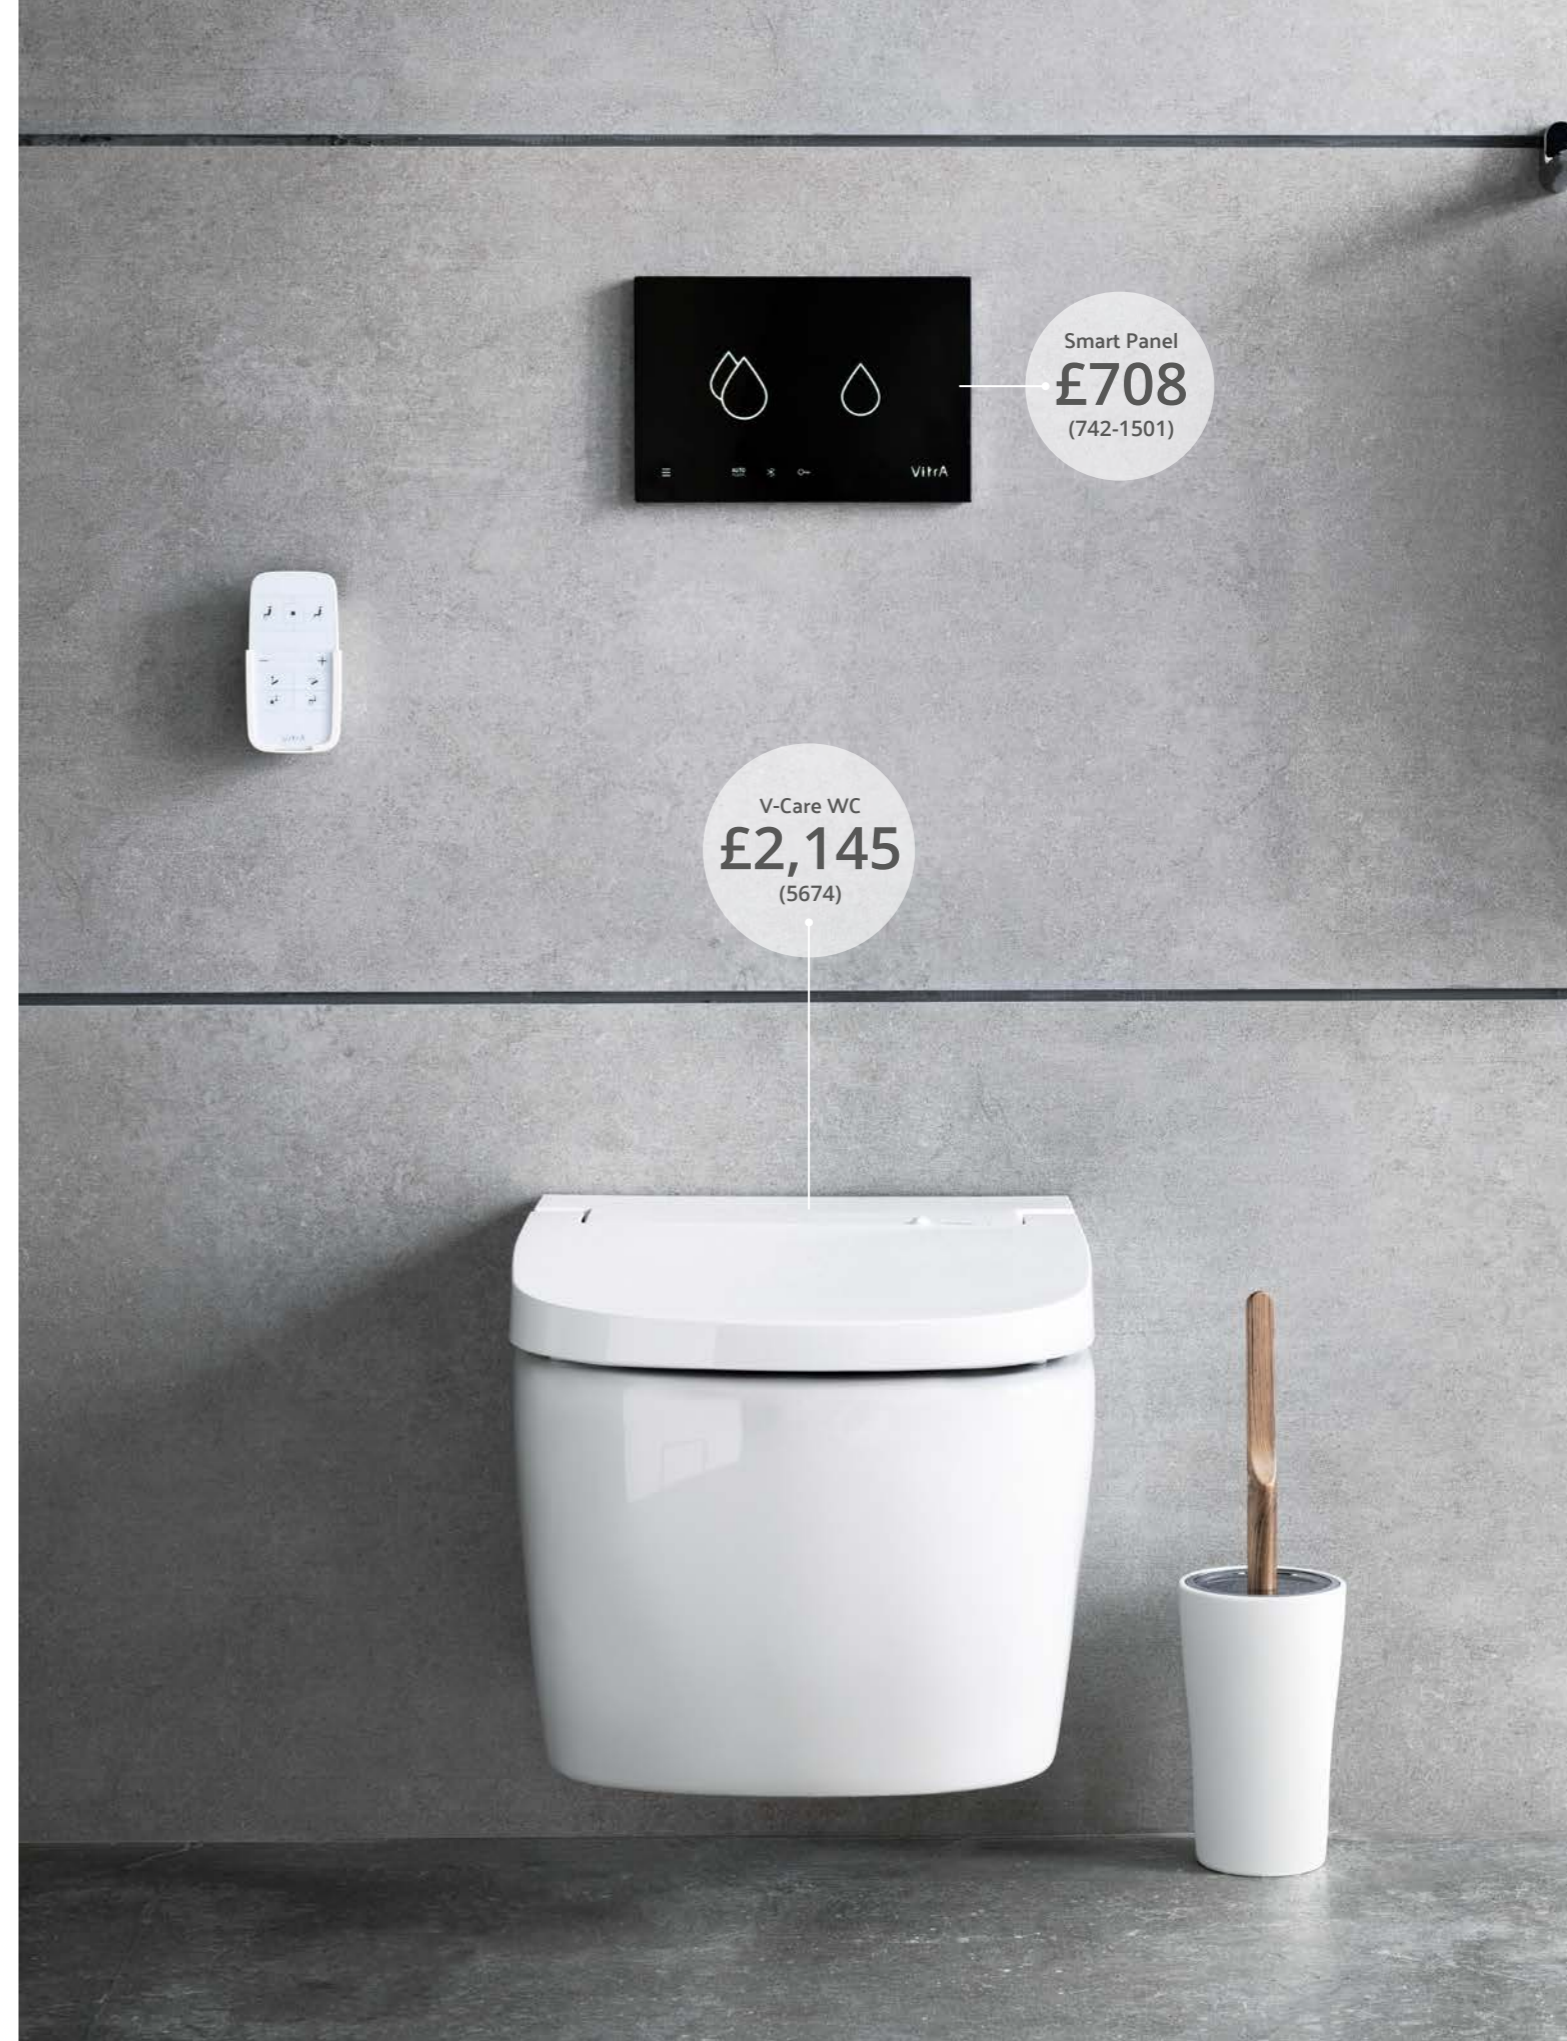

VitrA Hygiene

A unique glazing process developed by VitrA that prevents germs multiplying. From washbasins to WCs, bidets to urinals, products produced with our VitrA Hygiene technology offer superior cleanliness throughout the product's lifetime. VitrA Hygiene is applied as standard to all ceramic products.

Greener living

We are committed to reducing non-renewable resources, not only during manufacture but also in product development, to ensure power and water conservation for every VitrA product.

The VitrA Smart Panel (page 28) syncs with your phone via a dedicated app, putting you in complete control of your water usage. Its latest sensor technology creates our most hygienic and efficient flush ever.

In addition, all our flush plates (page 24) release exactly the right quantity of water, helping you to monitor and conserve usage in one simple action.

Finally, our concealed cisterns (page 216) and wall-hung frames are the hidden partner in the design of your bathroom, allowing you to protect that other precious resource – your space.

For more information about our commitment to innovation and the environment, visit vitra.co.uk