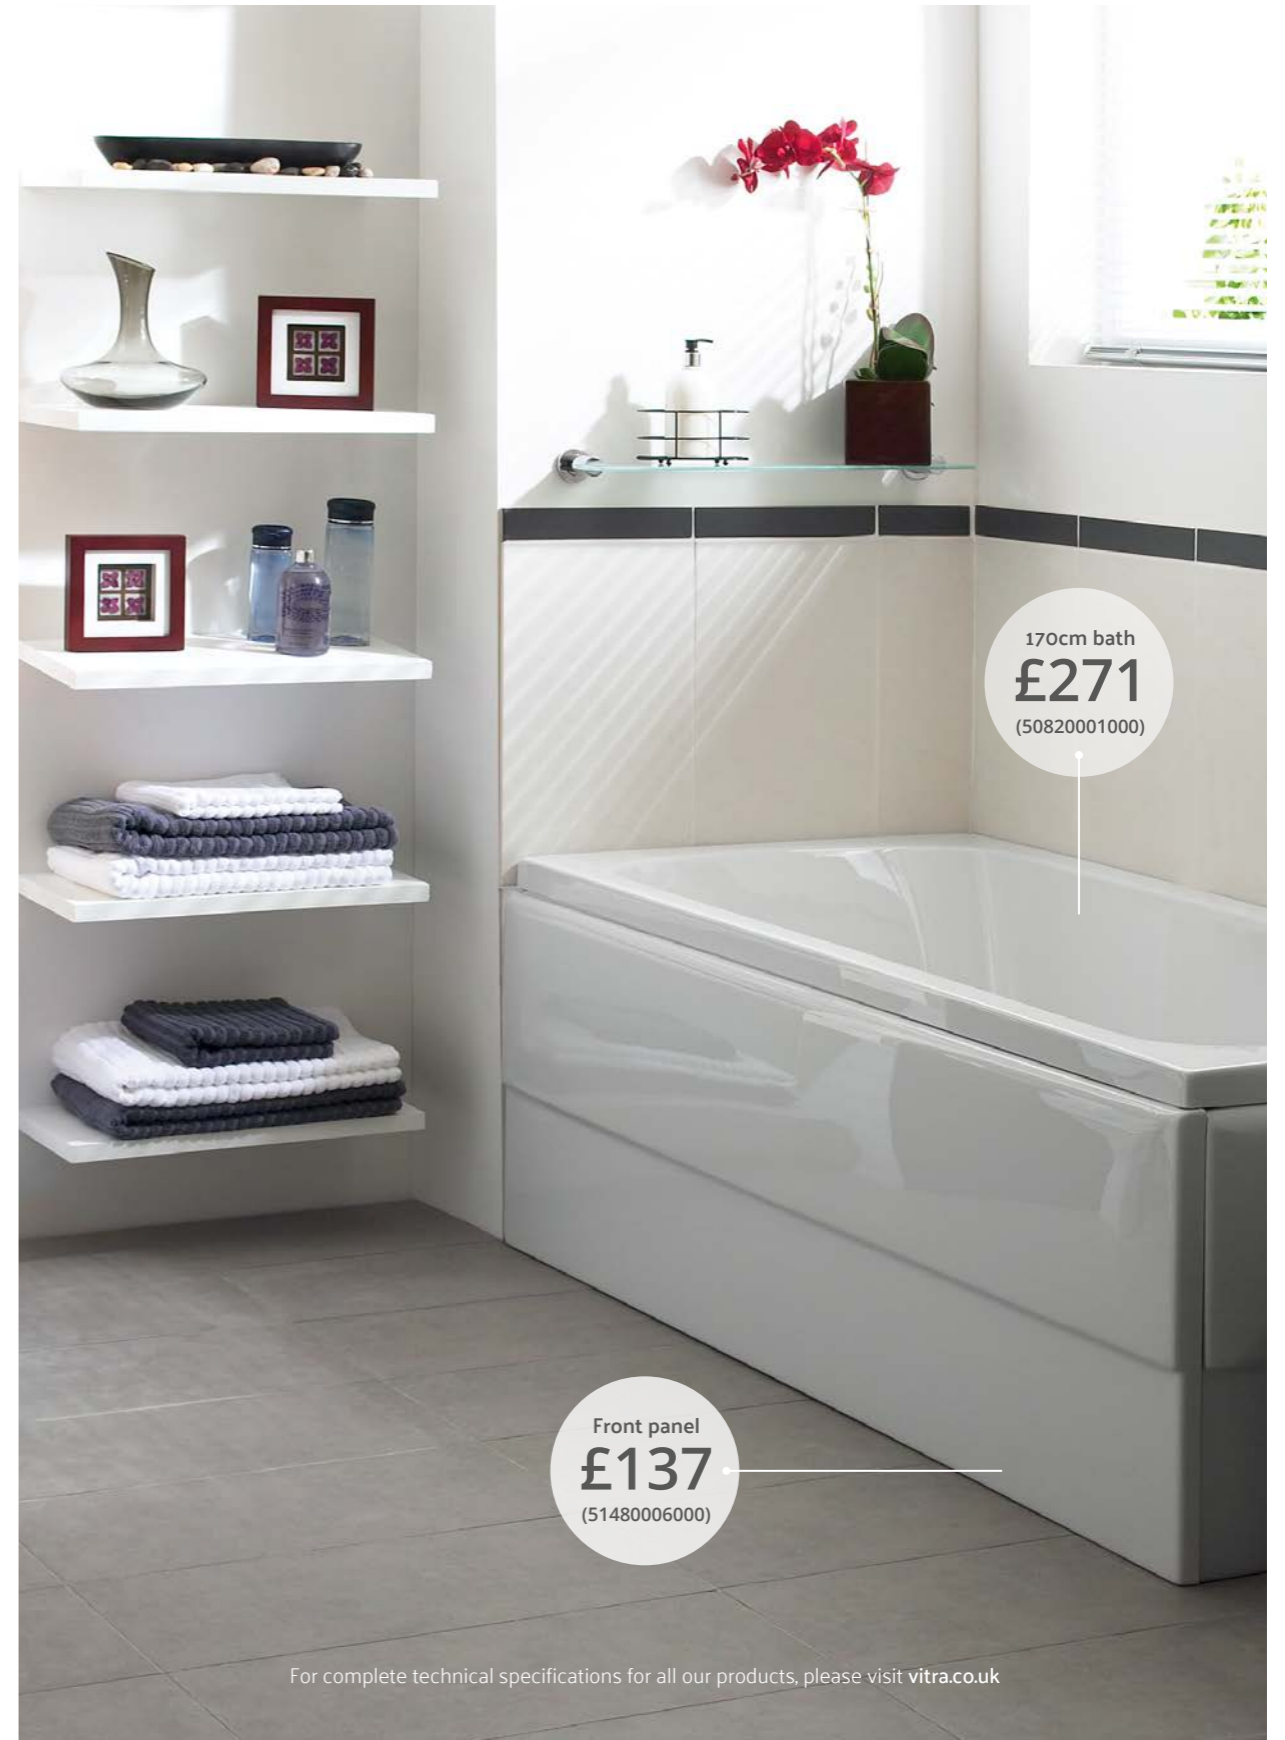

170cm bath
£271
(50820001000)

Front panel
£137
(51480006000)

For complete technical specifications for all our products, please visit vitra.co.uk