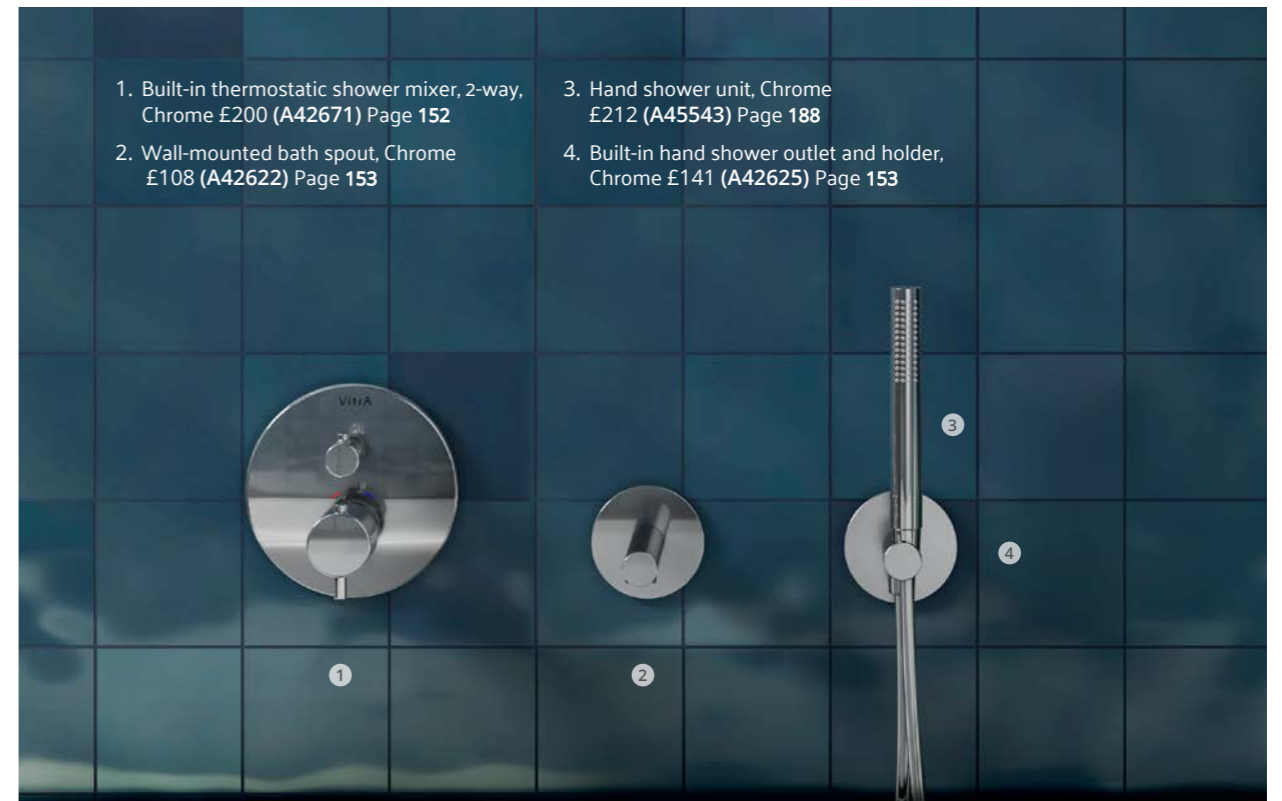

PRICE:
£98

Origin wall-mounted bath spout
Copper **£131 – A4262226**
Brushed Nickel **£163 – A4262234**
Chrome **£108 – A42622**
Matt Black **£163 – A4262236**
H: 90mm P: 130mm
MP

Brava wall-mounted bath spout
Chrome **£230 – A42397**
H: 98mm P: 172mm
MP