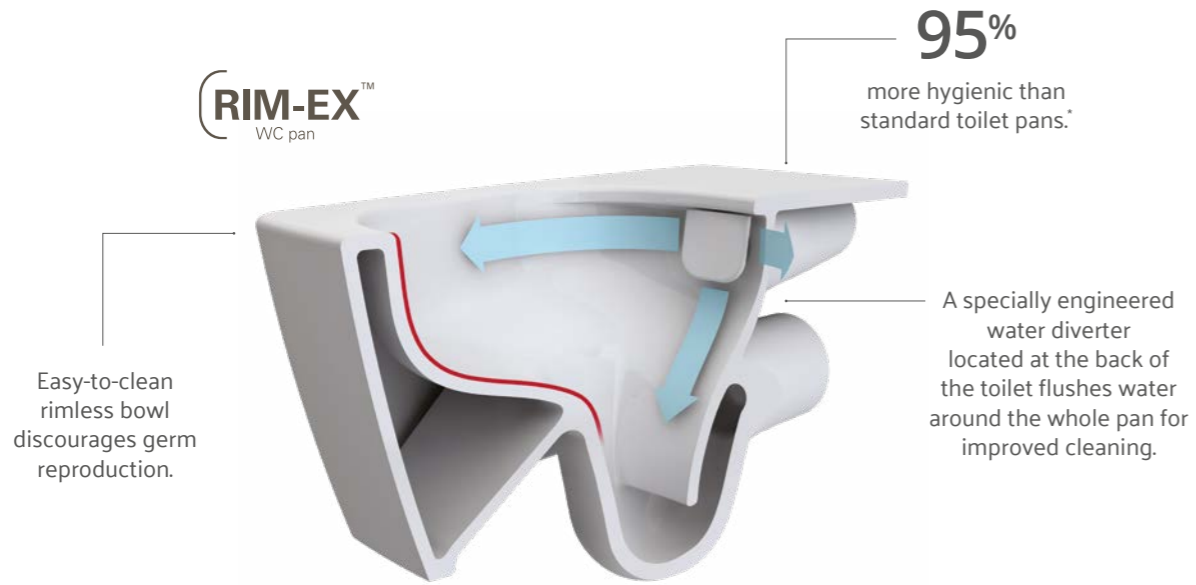

Rim-ex

Rim-ex harnesses the latest in toilet bowl design. With a rimless, smooth internal pan that eliminates anywhere for germs and dirt to accumulate, the toilet that stays cleaner for longer and actively resists dirt build up.

Tests prove Rim-ex is 95% more hygienic than standard toilet pans* and it is much easier to clean – as there are no ledges you have complete visibility of the bowl. The unique design of the pan incorporates a water diverter to direct the flush around the bowl, which is easily removed for cleaning.