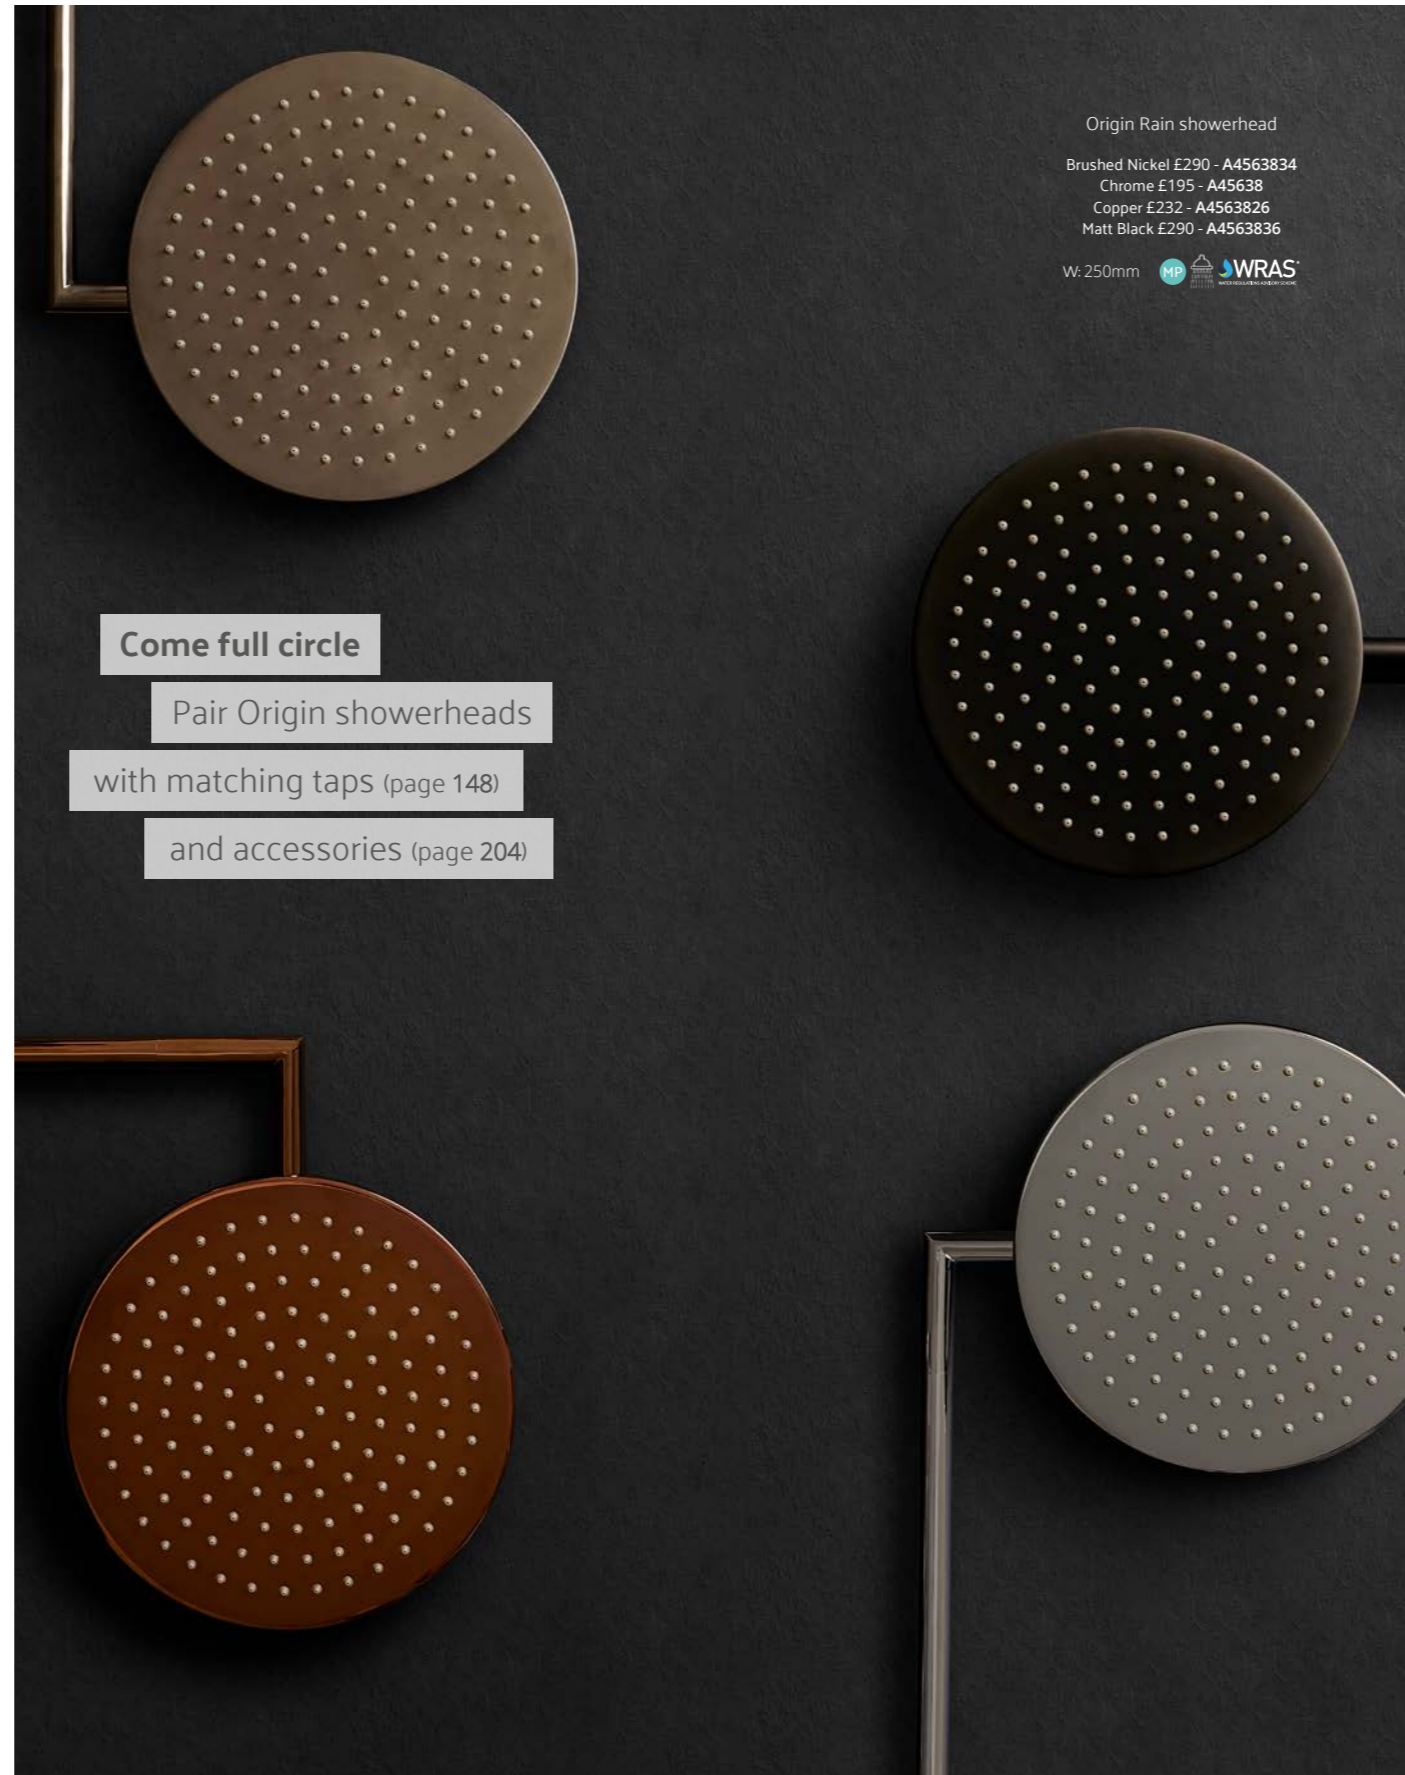

Origin Rain showerhead
 Brushed Nickel £290 - **A4563834**
 Chrome £195 - **A45638**
 Copper £232 - **A4563826**
 Matt Black £290 - **A4563836**
 W: 250mm

Come full circle
 Pair Origin showerheads
 with matching taps (page 148)
 and accessories (page 204)