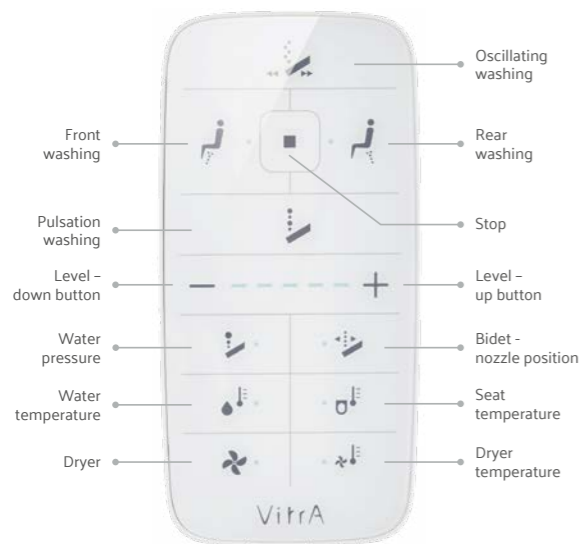

V-Care Prime, Rim-ex, wall-hung WC pan, 54cm, hidden fixation, White £3,248 (7231B403-6216)

V-Care

Our latest generation of V-Care shower toilets combine smart technology with the personal hygiene benefits of a bidet.

There are three options to choose from, all featuring Rim-ex technology (see page 24):

V-Care Prime

The Prime model raises the standard in terms of features and for the ultimate convenience there is a wall-hung option and a floor-standing version perfect for a retrofit solution. The stylish design complements any bathroom style and the sensor light provides ambient light within the bathroom, perfect for night time visits to the bathroom. There is a full range of cleaning options, including a gentle front cleaning function for women. Heated seat, variable wash settings and drying options are included for the ultimate personalised washing experience.

V-Care Essential

Entry level option but still with plenty of features to meet the cleaning needs of most people. If you don't want the drying option this is the choice for you.

All the V-Care WCs are controlled using a stylish remote control and Vitra Prime can also be used using the app, so the wash experience can be pre programmed.