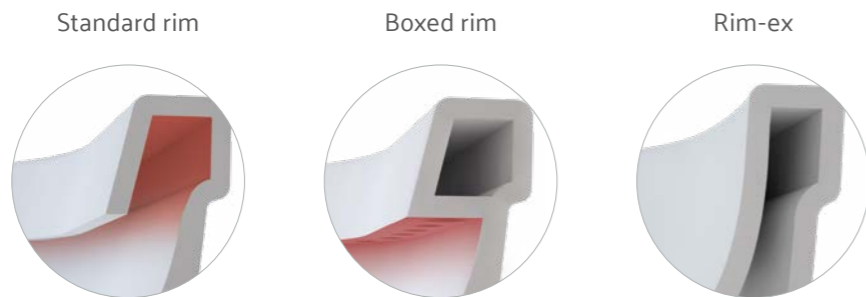

*Tests undertaken by the Akdeniz University, Turkey, show Vitra Rim-ex toilet pans are easier to clean and 95% more hygienic compared to standard toilet pans.