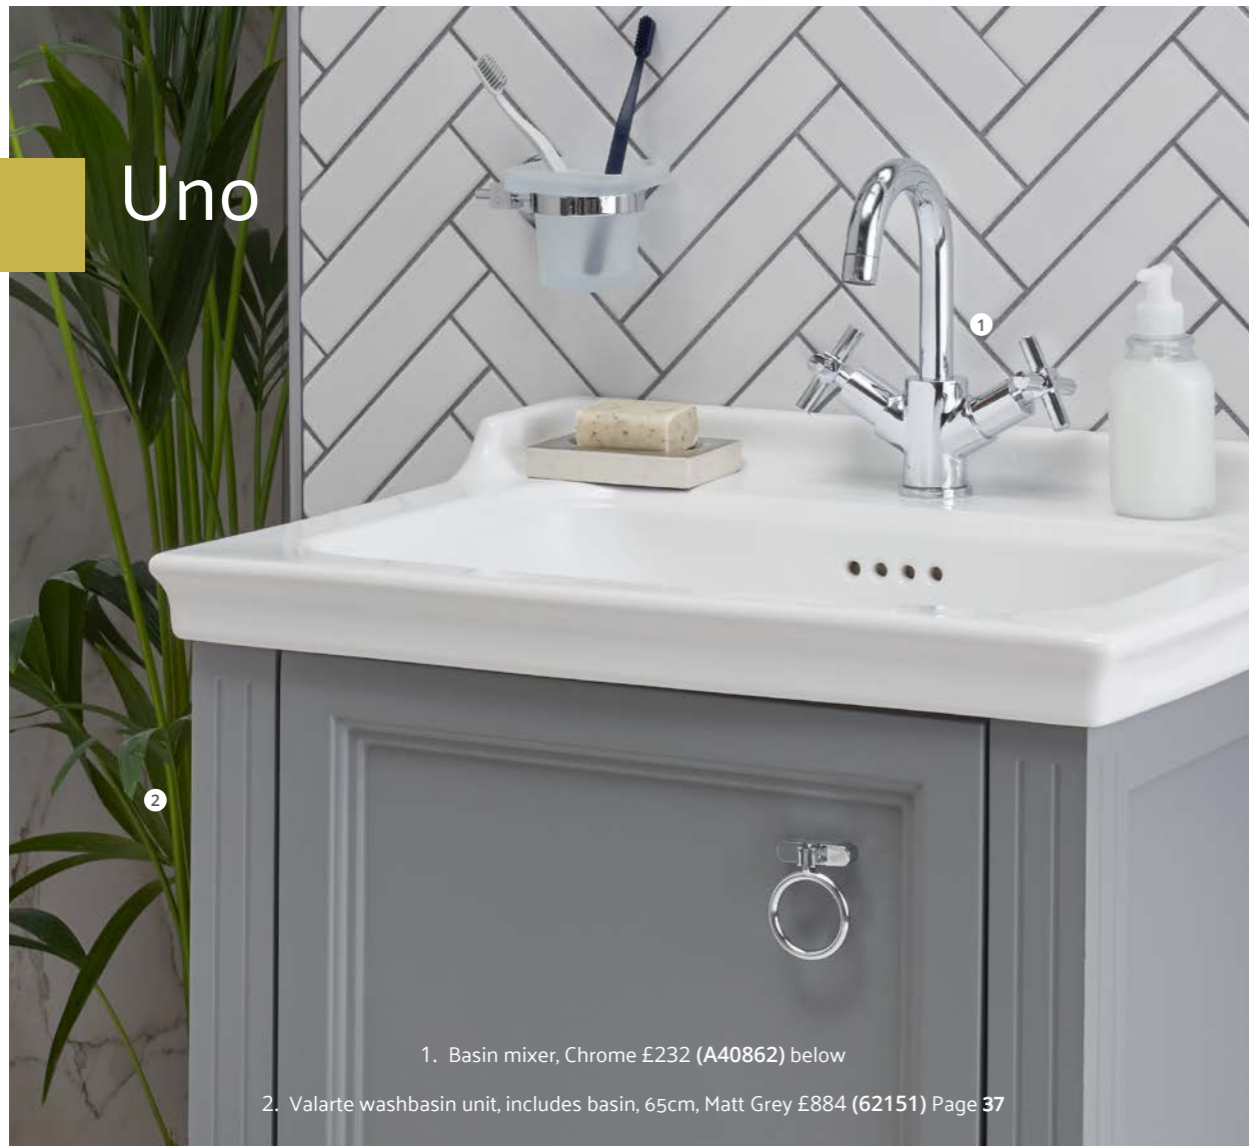

Uno

1. Basin mixer, Chrome £232 (A40862) below

2. Valarte washbasin unit, includes basin, 65cm, Matt Grey £884 (62151) Page 37

Required concealed parts

B1

PRODUCT CODE:
A40835

PRODUCT DESCRIPTION:
Concealed part to be used
with: A40830, A4083023

PRICE:
£121

B3

PRODUCT CODE:
A40834

PRODUCT DESCRIPTION:
Concealed part to be used with:
A40832, A4083223

PRICE:
£97

3TH = 3 tap holes 4TH = 4 tap holes

Chrome Gold