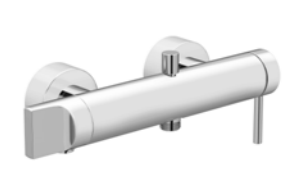

Wall-mounted bath/shower mixer
Chrome **£355 - A42619**

Brushed Nickel **£532 - A4261934**
Copper **£427 - A4261926**
Matt Black **£532 - A4261936**

H: 100mm P: 77mm