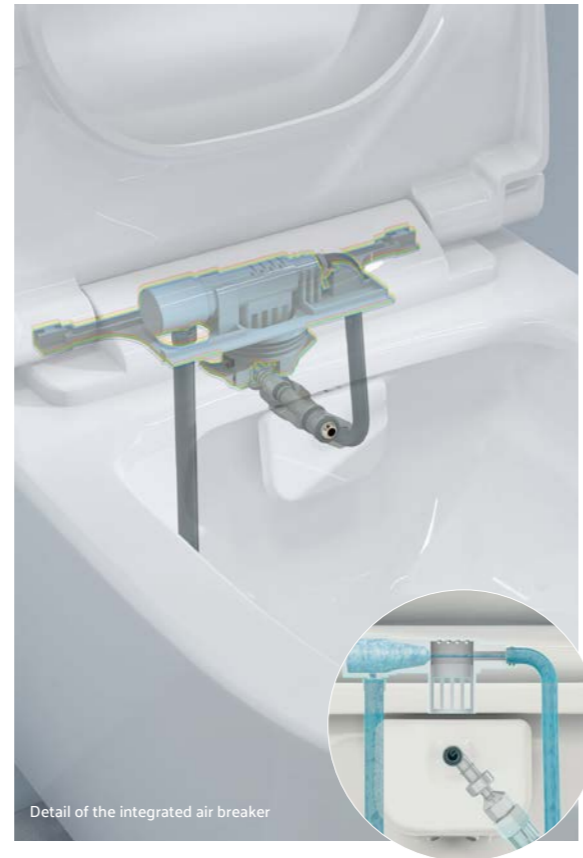

Aquacare shower toilet

Developed by the Vitra Design and Innovation Team, Aquacare is a bidet and toilet in one, offering a refreshing, clean and hygienic bathroom experience. No electrical connections are required as the water is controlled via standard plumbing methods.

The Integra, Options and M-Line Aquacare toilets feature soft-closing seats and our hygienic Rim-ex design (see page 22), and can also be used with the Vitrus cistern (see page 218).

When installing an Aquacare WC there is no additional equipment or preparation required for installation.

There is also a choice of WC shape to ensure it will blend with any bathroom design. The mixer tap can either be wall-mounted or integrated into the WC design for the ultimate in choice and flexibility.

Detail of the integrated air breaker