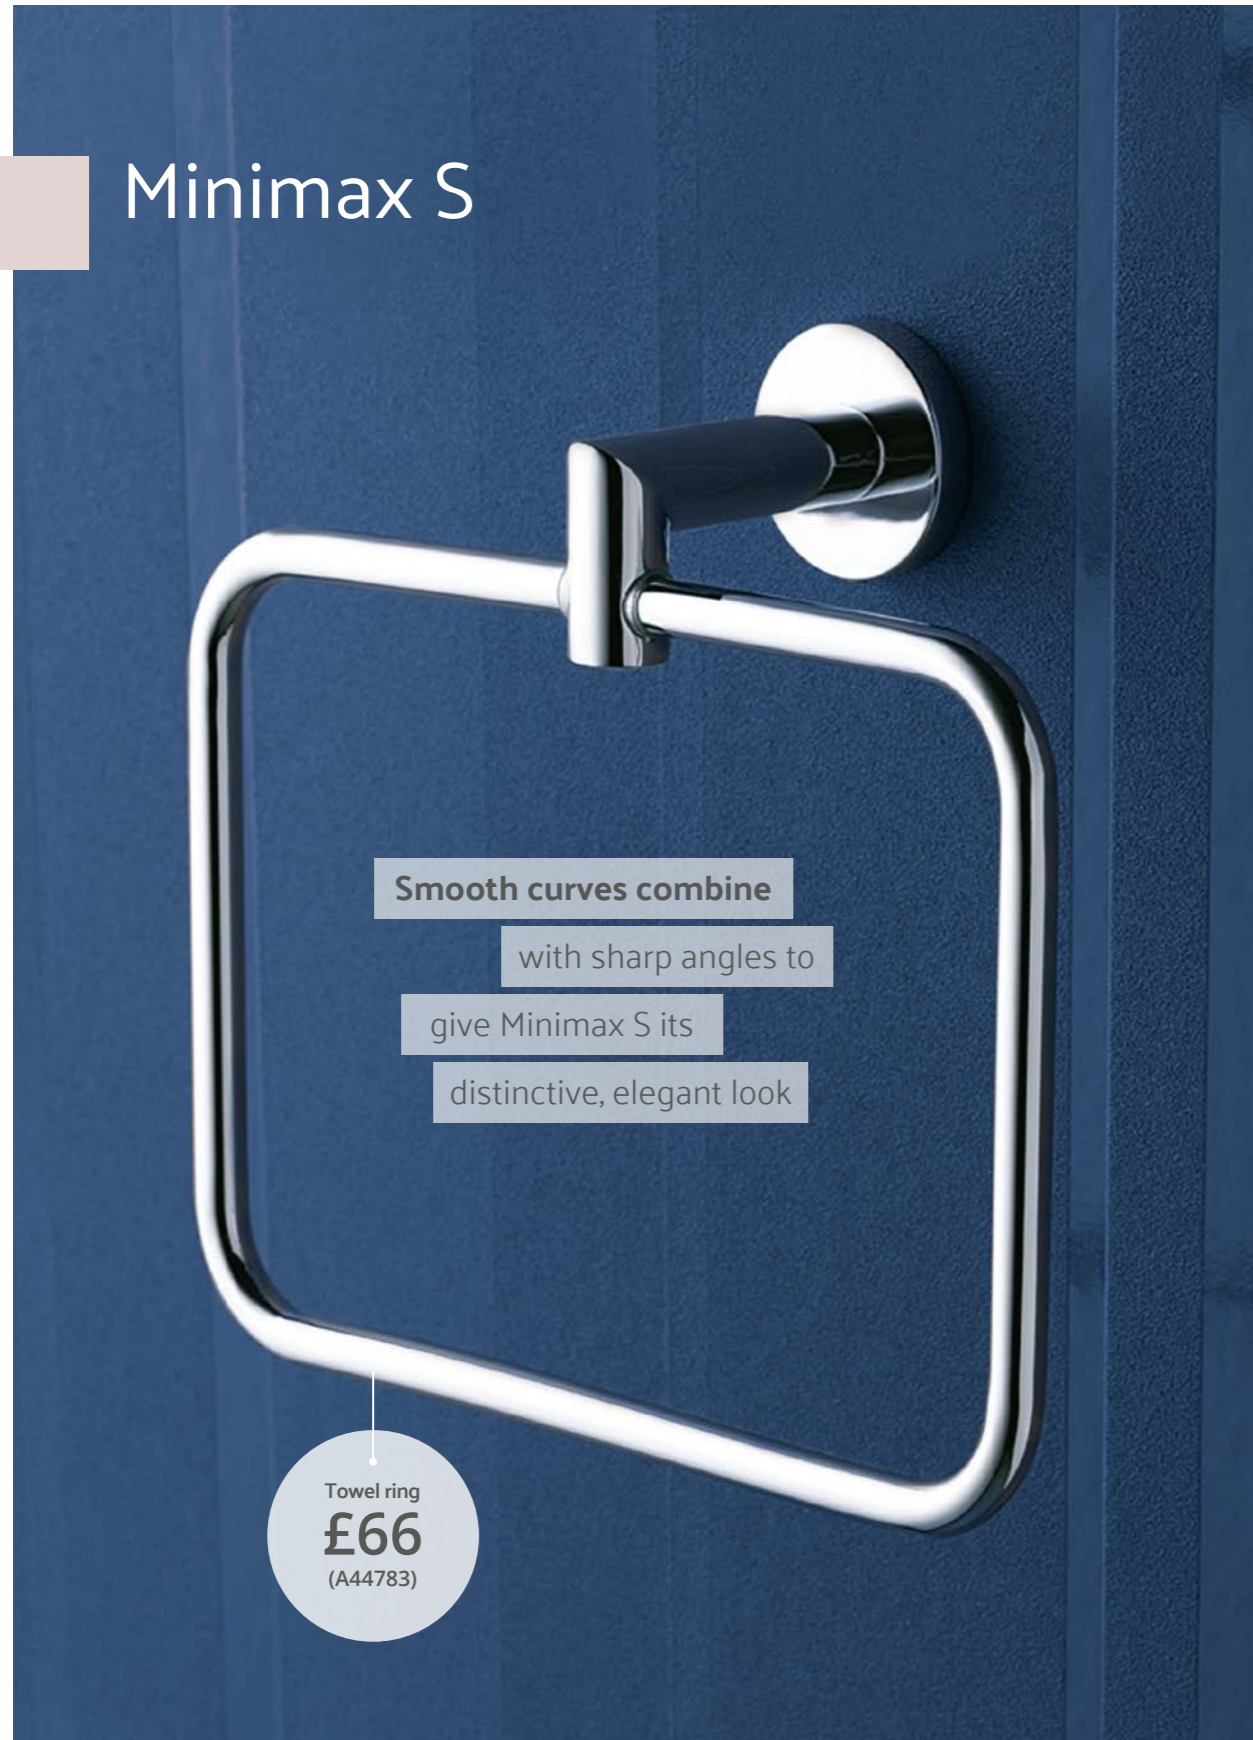

Q-Line

Towel ring
Chrome £66 - A44994
H: 148mm W: 160mm P: 66mm

Bathrobe hook
Chrome £34 - A44998
H: 48mm W: 48mm P: 66mm

Toilet brush holder
Chrome £47 - A44993
H: 95mm W: 67mm P: 102mm

Soap dish
Chrome £49 - A44992
H: 48mm W: 110mm P: 125mm

Toilet brush holder
Chrome £94 - A44999
H: 360mm W: 110mm P: 130mm

All the angles

Bring order to your bathroom with our wall-hung accessory range.

Q-Line

Towel holder, Chrome £74 - A44995
H: 48mm W: 512mm P: 75mm

Covered toilet roll holder, Chrome £66 - A44996
H: 138mm W: 143mm P: 66mm

Toilet roll holder, Chrome £56 - A44997
H: 110mm W: 143mm P: 66mm

Minimax S

Smooth curves combine
with sharp angles to
give Minimax S its
distinctive, elegant look