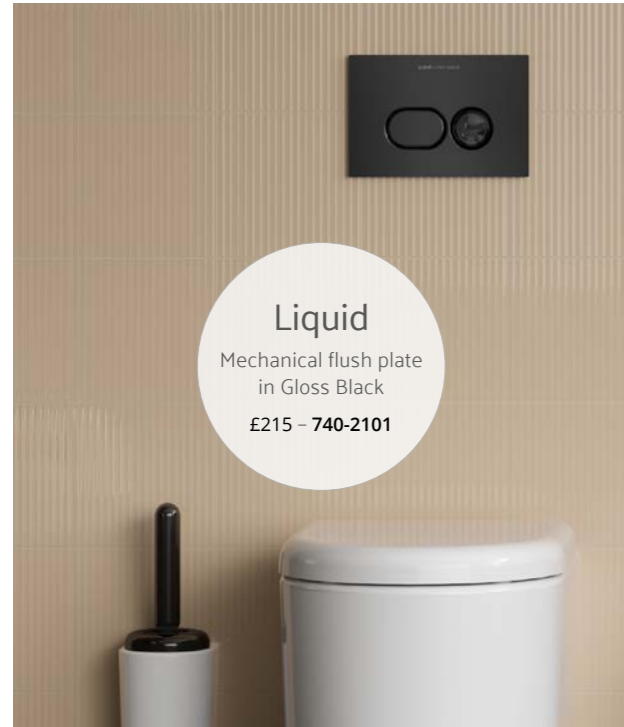

Flush plates

Our traditional mechanical and pneumatic flush plates feature two buttons that release either a large or small volume of water. Our anti-fingerprint finish option is hygienic, being easier to clean and protect against bacteria.

Liquid
Mechanical flush plate
in Gloss Black
£215 – 740-2101