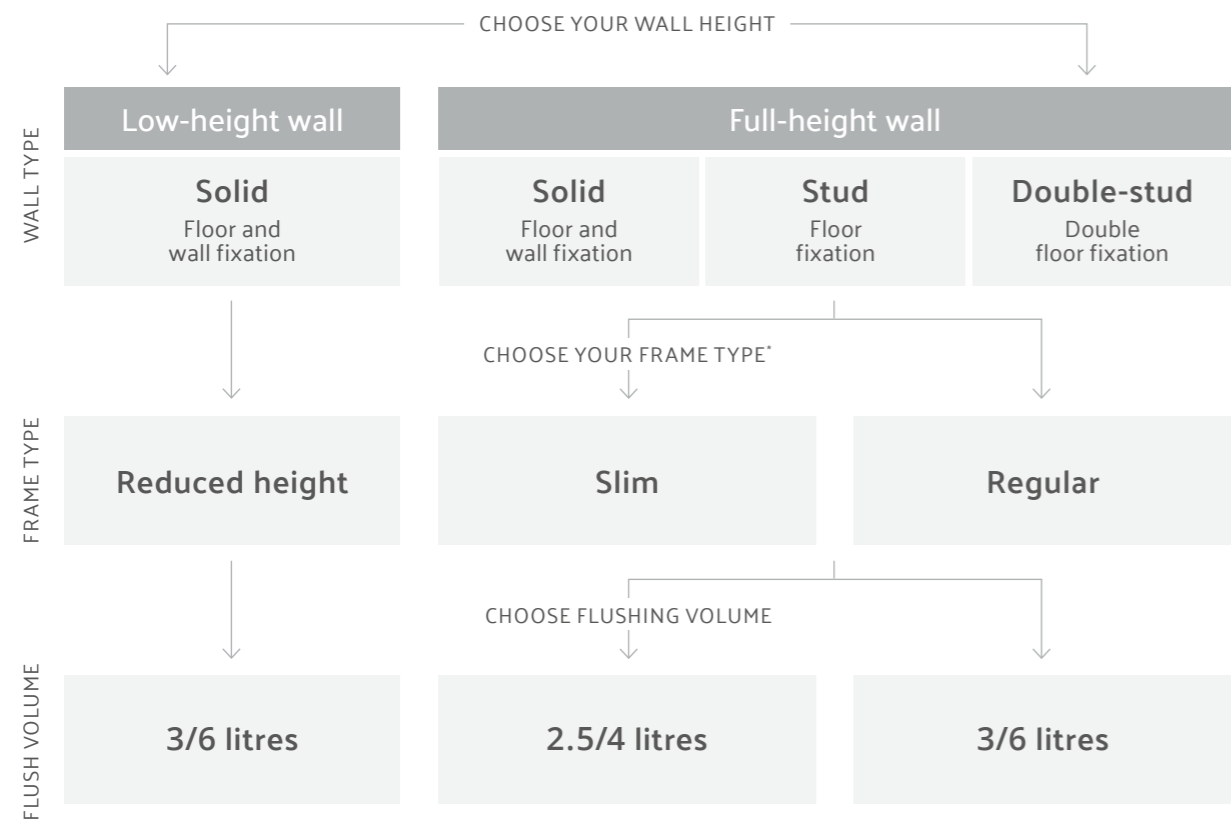

Frames for wall-hung WCs

VitrA's frame systems are crucial to any modern bathroom, supporting and holding wall-hung WCs firmly in place without the need for expensive structural building work.

Whatever your project needs, VitrA's range of frames offers you complete flexibility. The reduced height frame is perfect when space is at a premium or the room has a sloping roof or low window. Both the slim and regular-sized frames can be used in solid, stud and double-stud wall scenarios and are both available with a choice of flushing volumes.

For technical specifications on all products, please visit vitra.co.uk

*Check against our full range of wall-hung frames for WCs, urinals, bidets and washbasins at vitra.co.uk

Need an alternative to a wall-hung frame? Our Vitrus glass concealed cisterns (page 218) for wall-hung and back-to-wall WCs can be used with any wall type, removing the need to create a false wall to hide the frame.