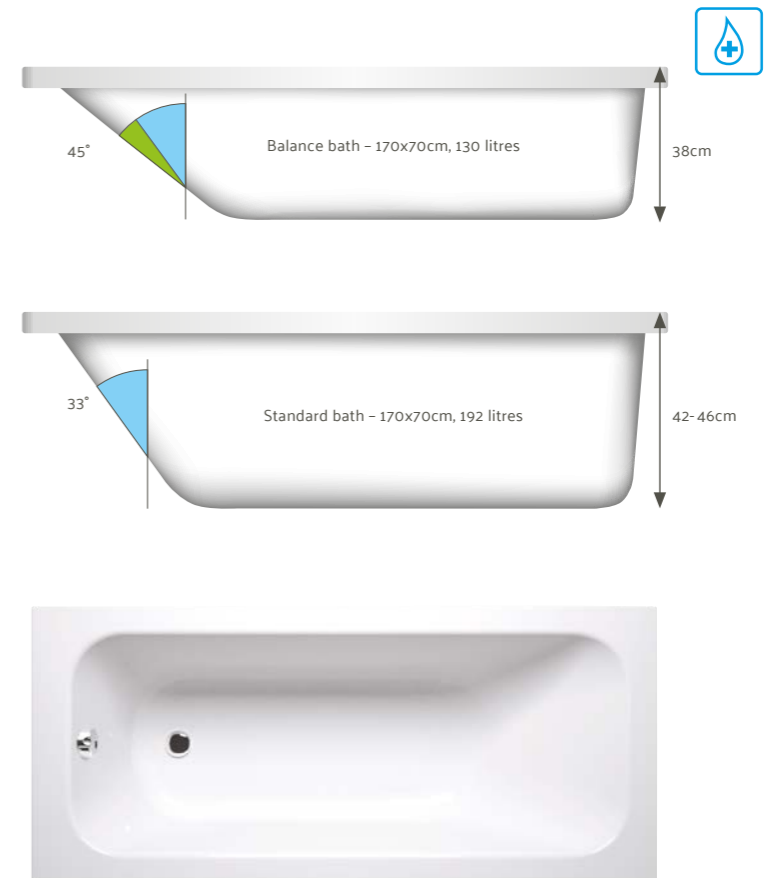

Relax and enjoy
the generous recline
of our Balance baths

Flat
end panel
£98
(51630006000)

150cm bath
£328
(55230001000)

Flat front
bath panel
£137
(51500006000)

Balance

Fantastic water-saving baths available in three popular sizes to fit most bathrooms. Featuring a slightly shallower depth with a generous angled recline, less water is needed to fill the bath. This not only saves water and therefore money, but thanks to its economical design, is much better for the environment.

All Balance
baths are compatible
with a leg set **£70**
59990518000

150x70cm bath, OTH
£328 - 55230001000
H: 385mm W: 1500mm P: 700mm
Front panel, 150cm **£137 - 51500006000**
End panel, 70cm **£98 - 51630006000**

160x70cm bath, OTH
£328 - 55210001000
H: 385mm W: 1600mm P: 700mm
Front panel, 160cm **£137 - 51490006000**
End panel, 70cm **£98 - 51630006000**

170x70cm bath, OTH
£328 - 55180001000
H: 385mm W: 1700mm P: 700mm
Front panel, 170cm **£137 - 51480006000**
End panel, 70cm **£98 - 51630006000**

O TH = No tap hole