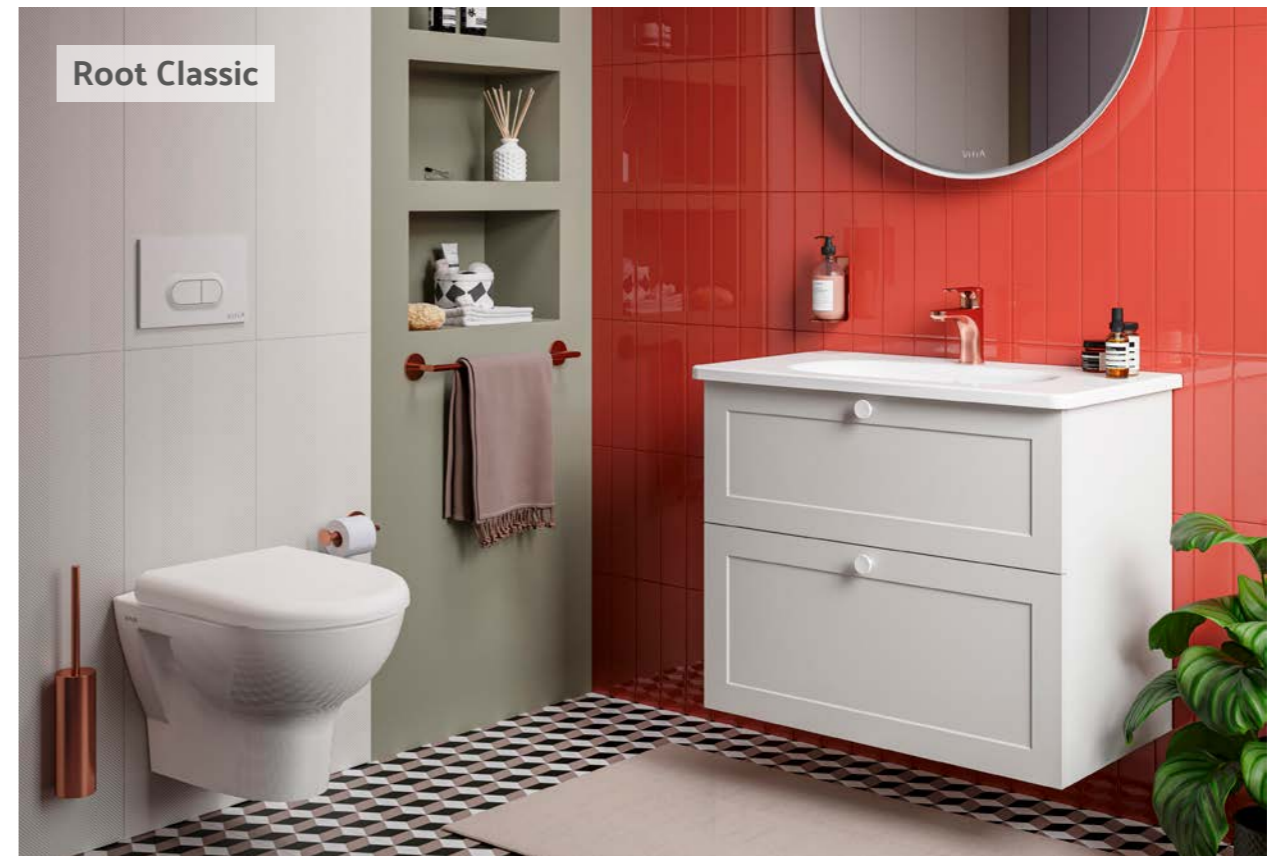

Groove

Classic

Flat

Root Groove

Root Classic

Root Flat

My bathroom, my choice

Root furniture is a complete bathroom solution offering washbasin units, side units, tall storage units in three designs and taps in two complementary designs; round and square.