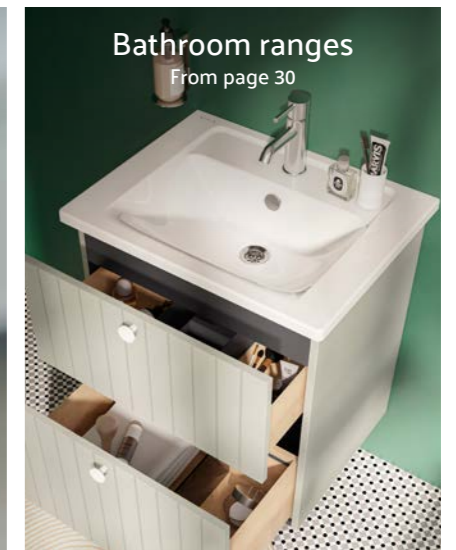

Baths
From page 136

Bathroom ranges
From page 30