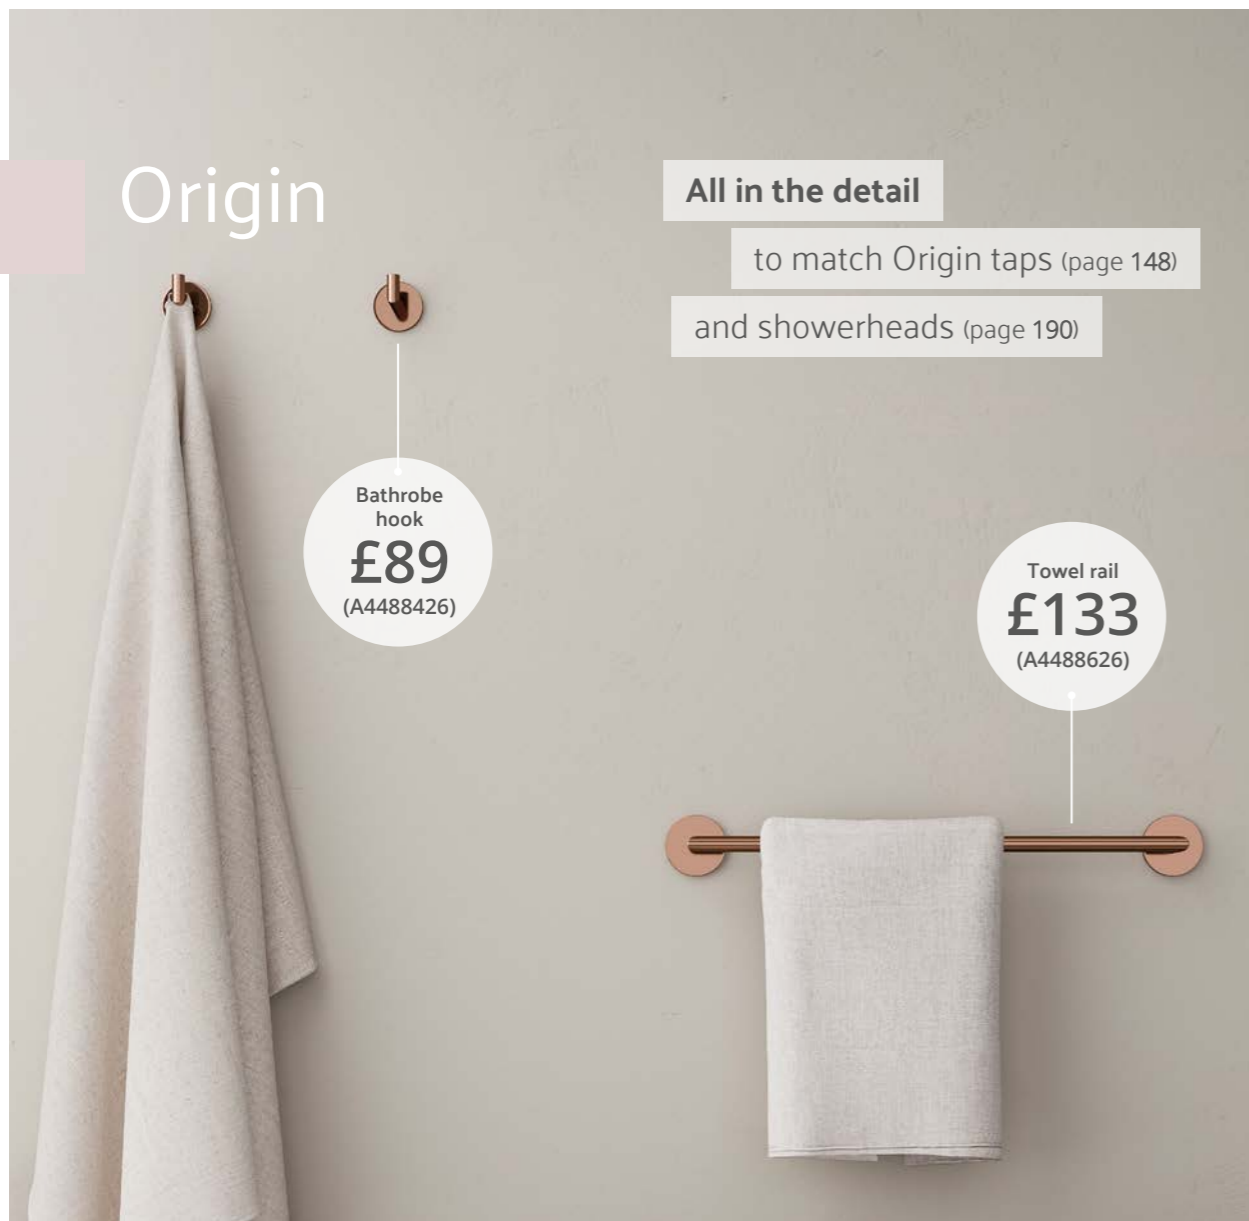

Origin

All in the detail

to match Origin taps (page 148)

and showerheads (page 190)

Bathrobe hook
£89
(A4488426)

Towel rail
£133
(A4488626)

Countertop touch free soap dispenser, tall, battery operated
Copper **£526 - A4476126**
Brushed Nickel **£655 - A4476134**
Chrome **£437 - A44761**
Matt Black **£655 - A4476136**
H: 287mm W: 58mm P: 109mm

Built-in touch free soap dispenser, mains supply
Chrome **£381 - A44700**
Brushed Nickel **£570 - A4470034**
Copper **£459 - A4470026**
Matt Black **£570 - A4470036**
H: 58mm W: 58mm P: 124mm

Built-in touch free soap dispenser, battery operated
Copper **£437 - A4475926**
Brushed Nickel **£549 - A4475934**
Chrome **£364 - A44759**
Matt Black **£549 - A4475936**
H: 58mm W: 58mm P: 124mm

Towel rail, 60cm
Chrome **£104 - A44897**
Brushed Nickel **£155 - A4489734**
Copper **£124 - A4489726**
Matt Black **£155 - A4489736**
H: 58mm W: 658mm P: 69mm

Triple towel rail, 60cm
Brushed Nickel **£263 - A4489934**
Chrome **£175 - A44899**
Copper **£213 - A4489926**
Matt Black **£263 - A4489936**
H: 58mm W: 658mm P: 207mm

Vertical towel rail
Copper **£246 - A4489826**
Chrome **£202 - A44898**
Brushed Nickel **£308 - A4489834**
Matt Black **£308 - A4489836**
H: 464mm W: 58mm P: 140mm

Towel rail, 45cm
Matt Black **£165 - A4488636**
Brushed Nickel **£165 - A4488634**
Chrome **£110 - A44886**
Copper **£133 - A4488626**
H: 58mm W: 508mm P: 69mm

Toilet roll holder
Chrome **£89 - A44887**
Brushed Nickel **£133 - A4488734**
Copper **£106 - A4488726**
Matt Black **£133 - A4488736**
H: 58mm W: 162mm P: 80mm

Bathrobe hook
Matt Black **£133 - A4488436**
Brushed Nickel **£133 - A4488434**
Chrome **£74 - A44884**
Copper **£89 - A4488426**
H: 58mm W: 58mm P: 64mm

Countertop touch free soap dispenser, short, mains supply
Matt Black **£571 - A4469936**
Brushed Nickel **£571 - A4469934**
Chrome **£381 - A44699**
Copper **£459 - A4469926**
H: 105mm W: 58mm P: 109mm

Countertop touch free soap dispenser, short, battery operated
Brushed Nickel **£549 - A4475834**
Chrome **£364 - A44758**
Copper **£437 - A4475826**
Matt Black **£549 - A4475836**
H: 105mm W: 58mm P: 109mm

Countertop touch free soap dispenser, tall, mains supply
Chrome **£457 - A44760**
Brushed Nickel **£688 - A4476034**
Copper **£549 - A4476026**
Matt Black **£688 - A4476036**
H: 287mm W: 58mm P: 109mm

Free-standing toilet brush holder
Copper **£124 - A4489326**
Brushed Nickel **£154 - A4489334**
Chrome **£104 - A44893**
Matt Black **£154 - A4489336**
H: 397mm W: 70mm P: 70mm

Toilet brush holder
Brushed Nickel **£169 - A4489434**
Chrome **£113 - A44894**
Copper **£136 - A4489426**
Matt Black **£169 - A4489436**
H: 397mm W: 70mm P: 77mm