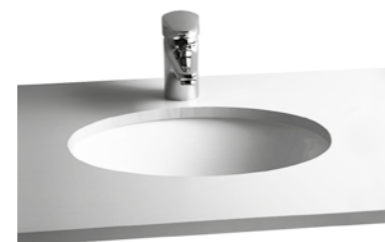

Undercounter basin, oval, 0TH
42cm £155 – 6039B003-0012
H: 190mm W: 470mm P: 325mm
52cm £155 – 6069B003-0012
H: 205mm W: 585mm P: 520mm