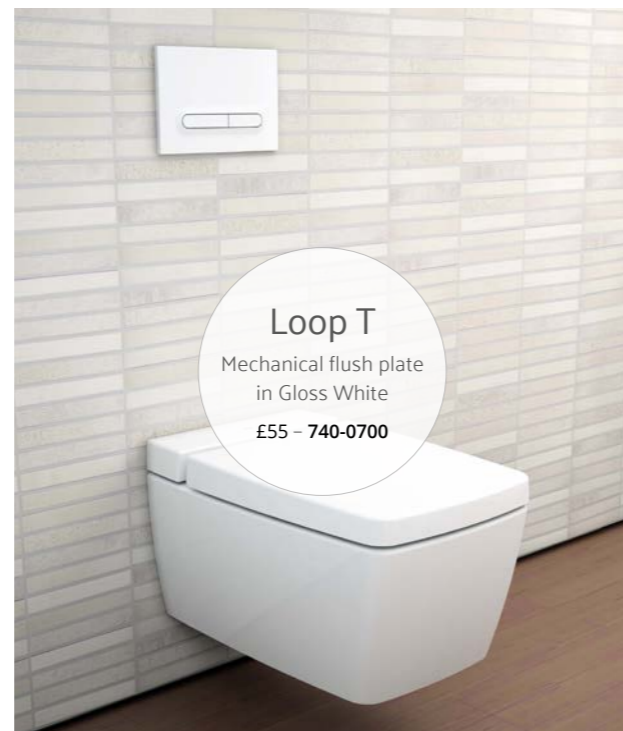

Loop T
Mechanical flush plate
in Gloss White
£55 – 740-0700

Mechanical and pneumatic flush plates

- Gloss White
- Gloss Black
- Chrome Plated
- Matt Chrome Plated
- Anti-fingerprint
- Stainless Steel
- Glass Taupe
- Matt Black
- Glass White
- Glass Black
- Glass Mink