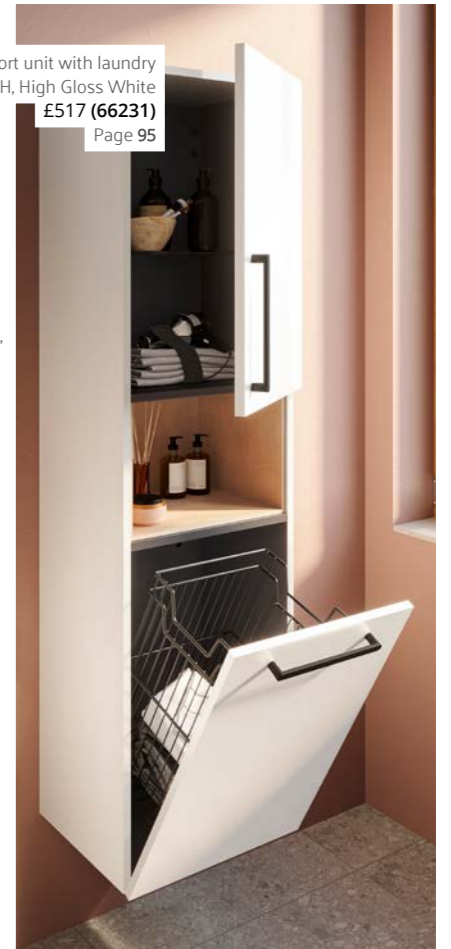

IT'S ALL IN THE DETAIL

V-Care Prime, Rim-ex,
wall-hung WC pan, 54cm
£3,248 (7231B403-6216)
Page 17

shower toilet

Root Flat short unit with laundry
basket, RHH, High Gloss White
£517 (66231)
Page 95

Juno towel ring,
Chrome
£105 (A44420)
Page 207