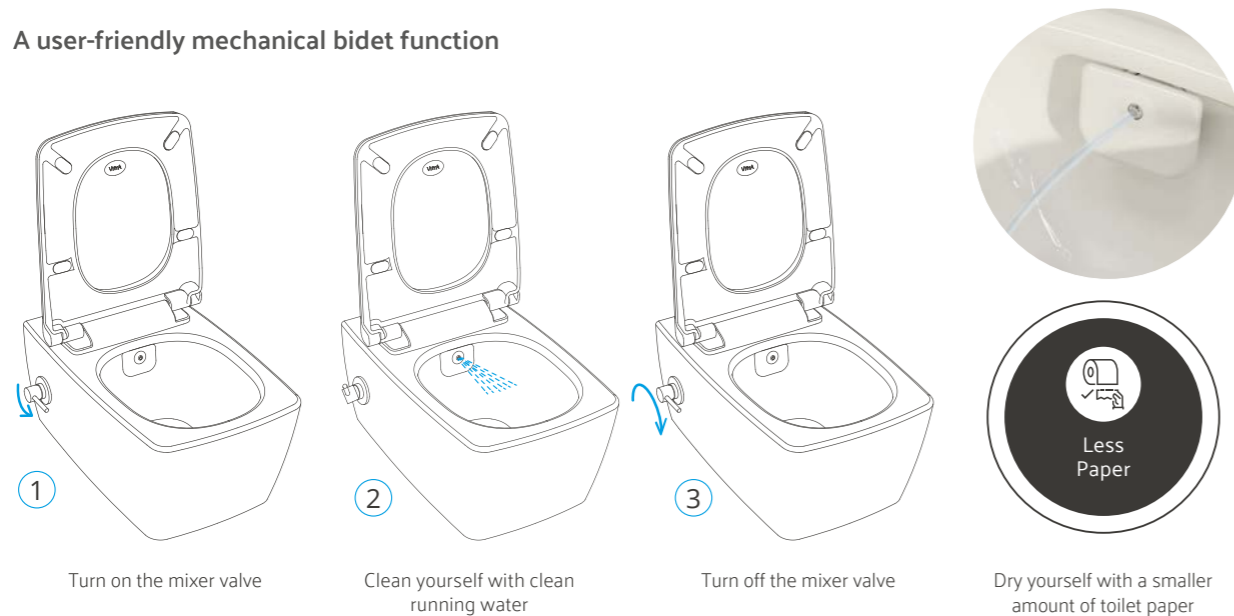

V-Care Comfort WC pan
£3,024 - 5674B003-6104
H: 455mm W: 380mm P: 600mm **RIM-EX**

V-Care Essential WC pan
£2,145 - 5674B003-6103
H: 405mm W: 355mm P: 540mm **RIM-EX**

Aquacare shower toilet

Developed by the Vitra Design and Innovation Team, Aquacare is a bidet and toilet in one, offering a refreshing, clean and hygienic bathroom experience. No electrical connections are required as the water is controlled via standard plumbing methods.

The Integra, Options and M-Line Aquacare toilets feature soft-closing seats and our hygienic Rim-ex design (see page 22), and can also be used with the Vitrus cistern (see page 218).

When installing an Aquacare WC there is no additional equipment or preparation required for installation.

There is also a choice of WC shape to ensure it will blend with any bathroom design. The mixer tap can either be wall-mounted or integrated into the WC design for the ultimate in choice and flexibility.

Detail of the integrated air breaker

A user-friendly mechanical bidet function

Available with an integrated or wall-mounted mixer valve.

Increased hygiene

Aquacare WCs feature a non-return valve providing an air break to prevent contaminated water from the pan travelling back through the system. Fully compatible with the EN1717 regulation which protects against the pollution of drinking water.