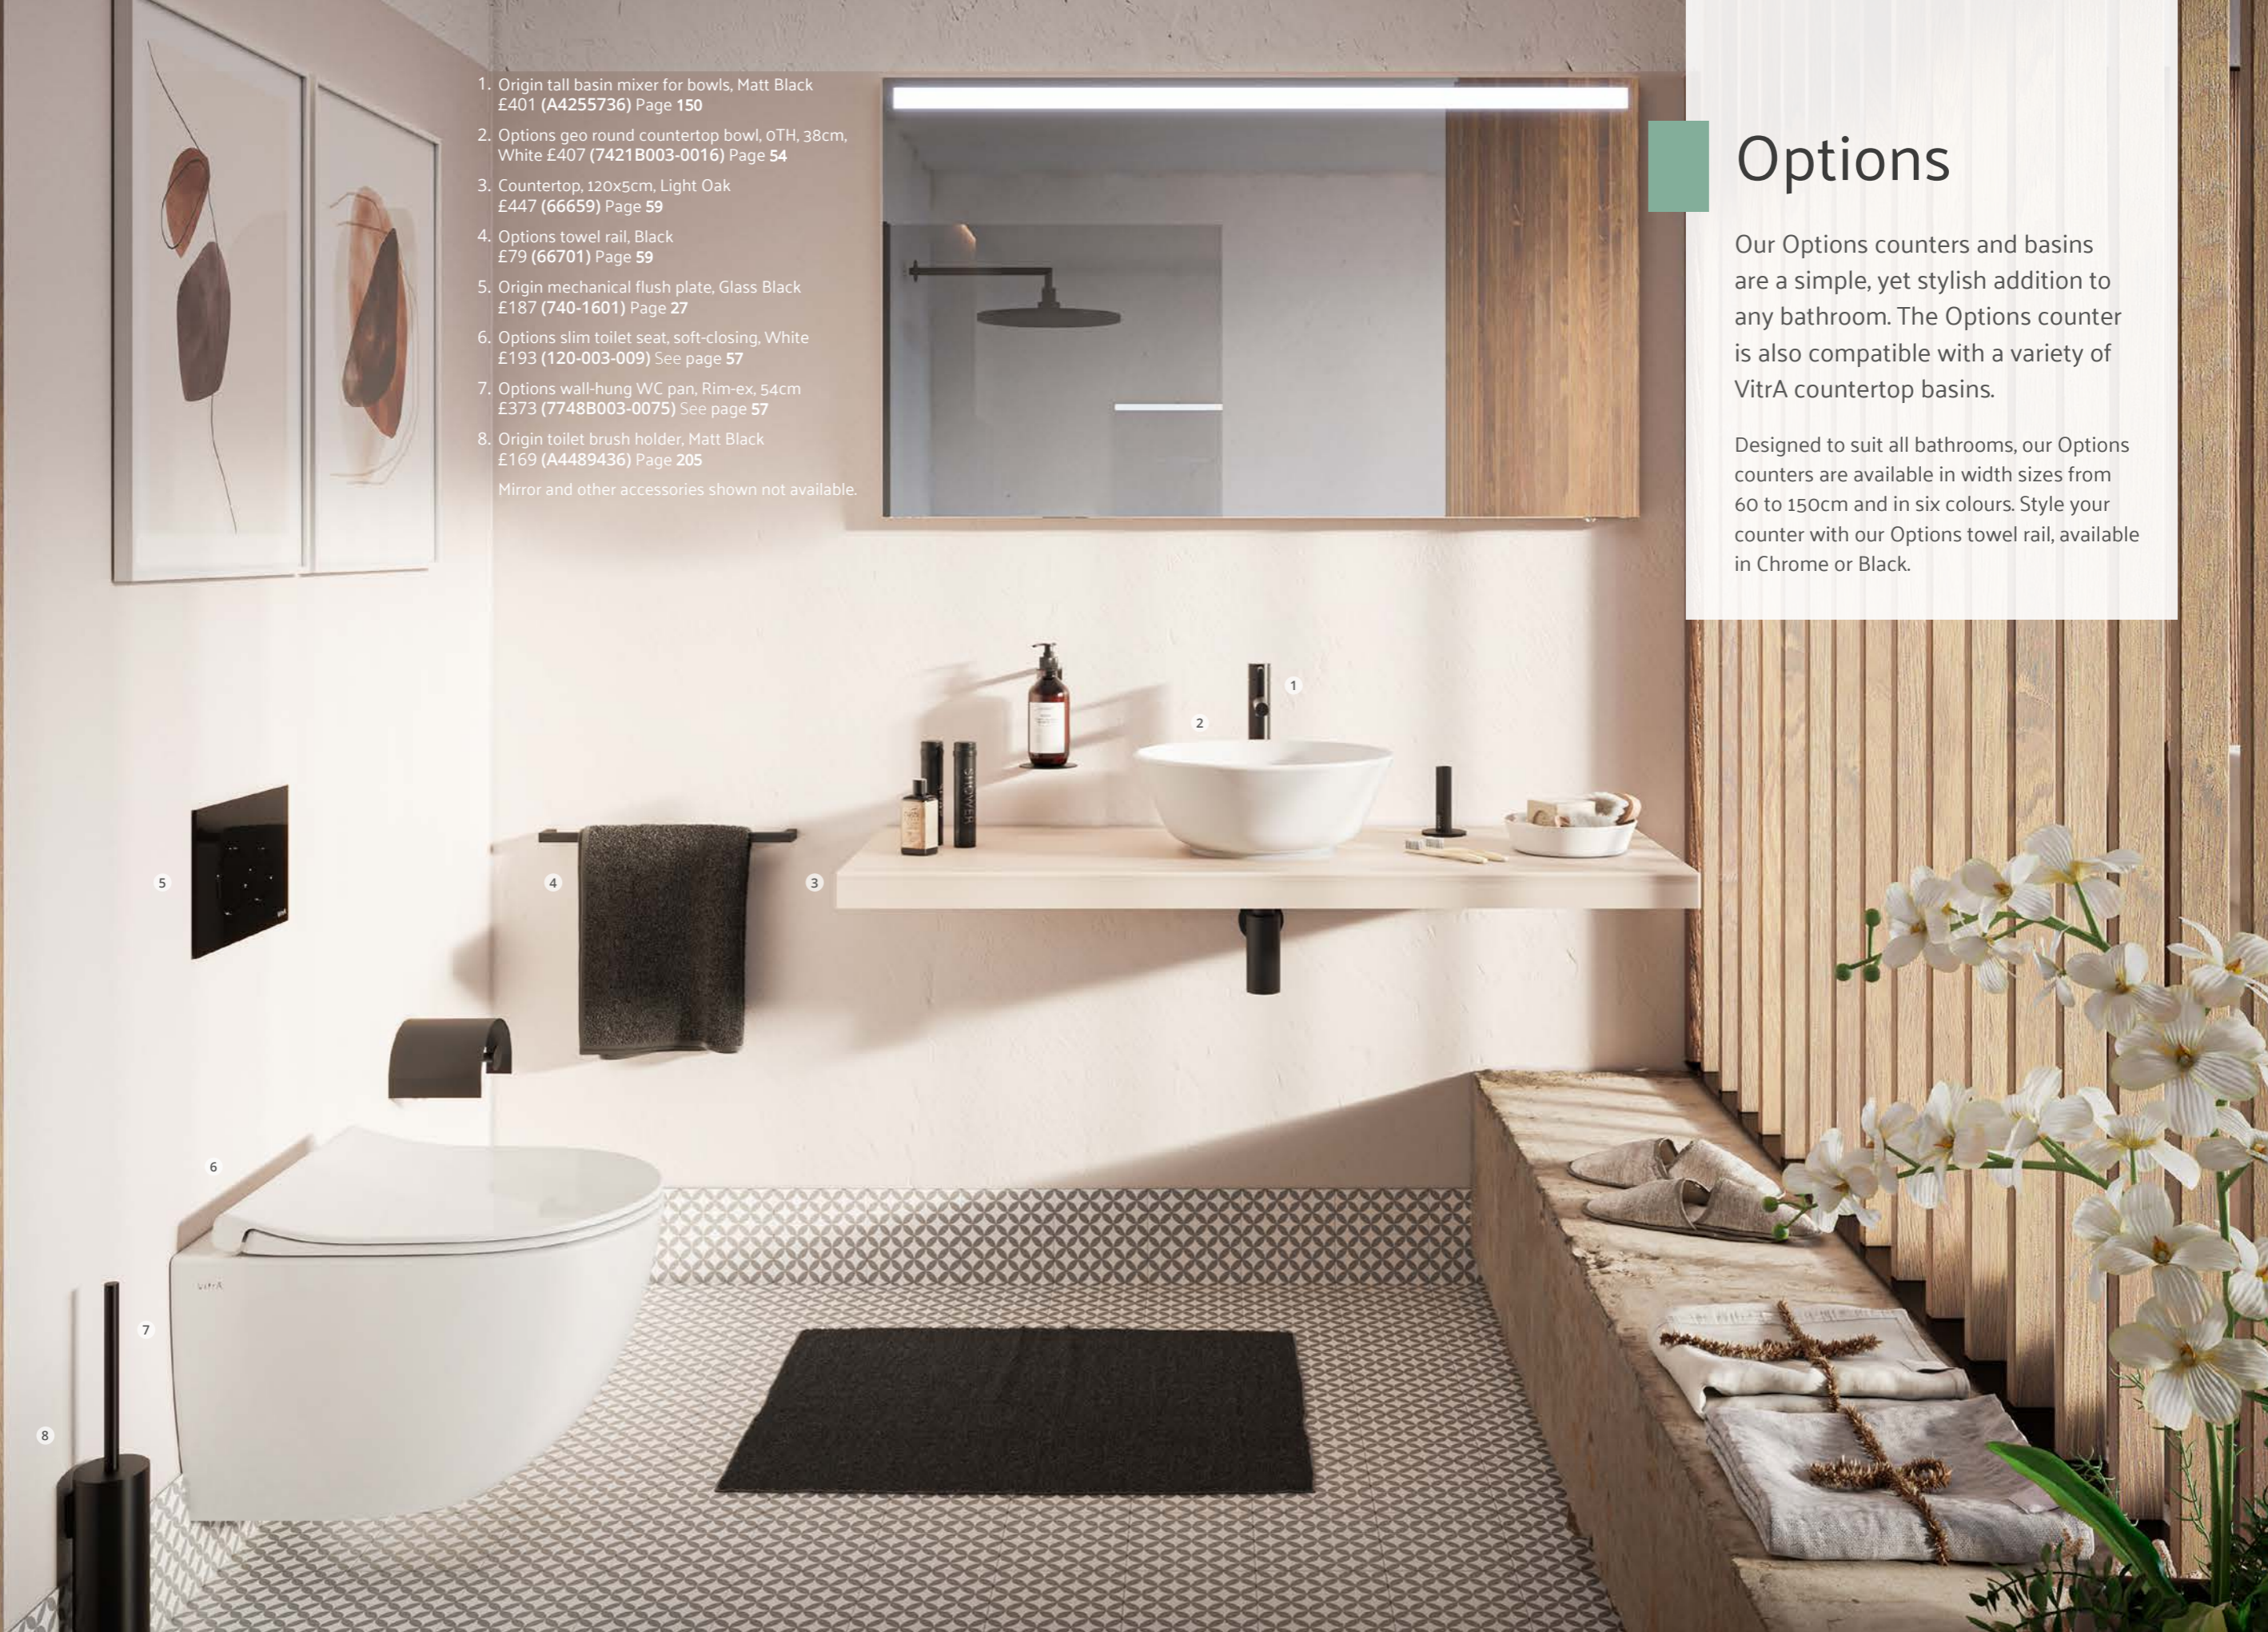

Options

Our Options counters and basins are a simple, yet stylish addition to any bathroom. The Options counter is also compatible with a variety of Vitra countertop basins.

Designed to suit all bathrooms, our Options counters are available in width sizes from 60 to 150cm and in six colours. Style your counter with our Options towel rail, available in Chrome or Black.