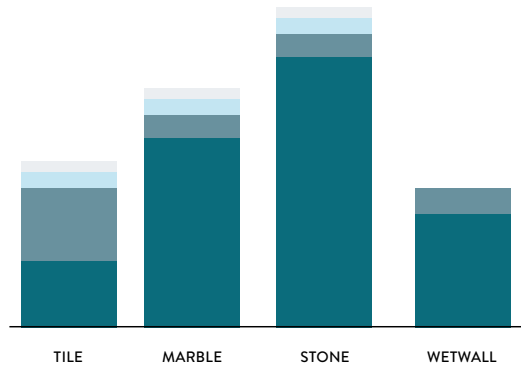

FREE INSTALLATION ADVICE

SCAN to download
our handy installation
guides...

Tile installation is tedious and time consuming.

6 STEPS IN 2 DAYS.

Washing out the competition

No other surface compares to the revolutionary, waterproof panel system that of Wetwall offers.

TOTAL INSTALLED PRICE

TOTAL TIME OF INSTALLATION

When just comparing the price of materials, Wetwall and tile may seem comparable. But once you factor in the more labour-intensive process and extra materials, *Wetwall is the hands down winner.*