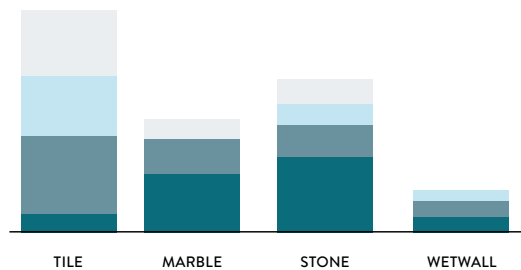

FREE INSTALLATION ADVICE

SCAN to download
our handy installation
guides...

Tile installation is tedious and time consuming.

6 STEPS IN 2 DAYS.

Washing out the competition

No other surface compares to the revolutionary, waterproof panel system that of Wetwall offers.

TOTAL INSTALLED PRICE

TOTAL TIME OF INSTALLATION

When just comparing the price of materials, Wetwall and tile may seem comparable. But once you factor in the more labour-intensive process and extra materials, *Wetwall is the hands down winner.*