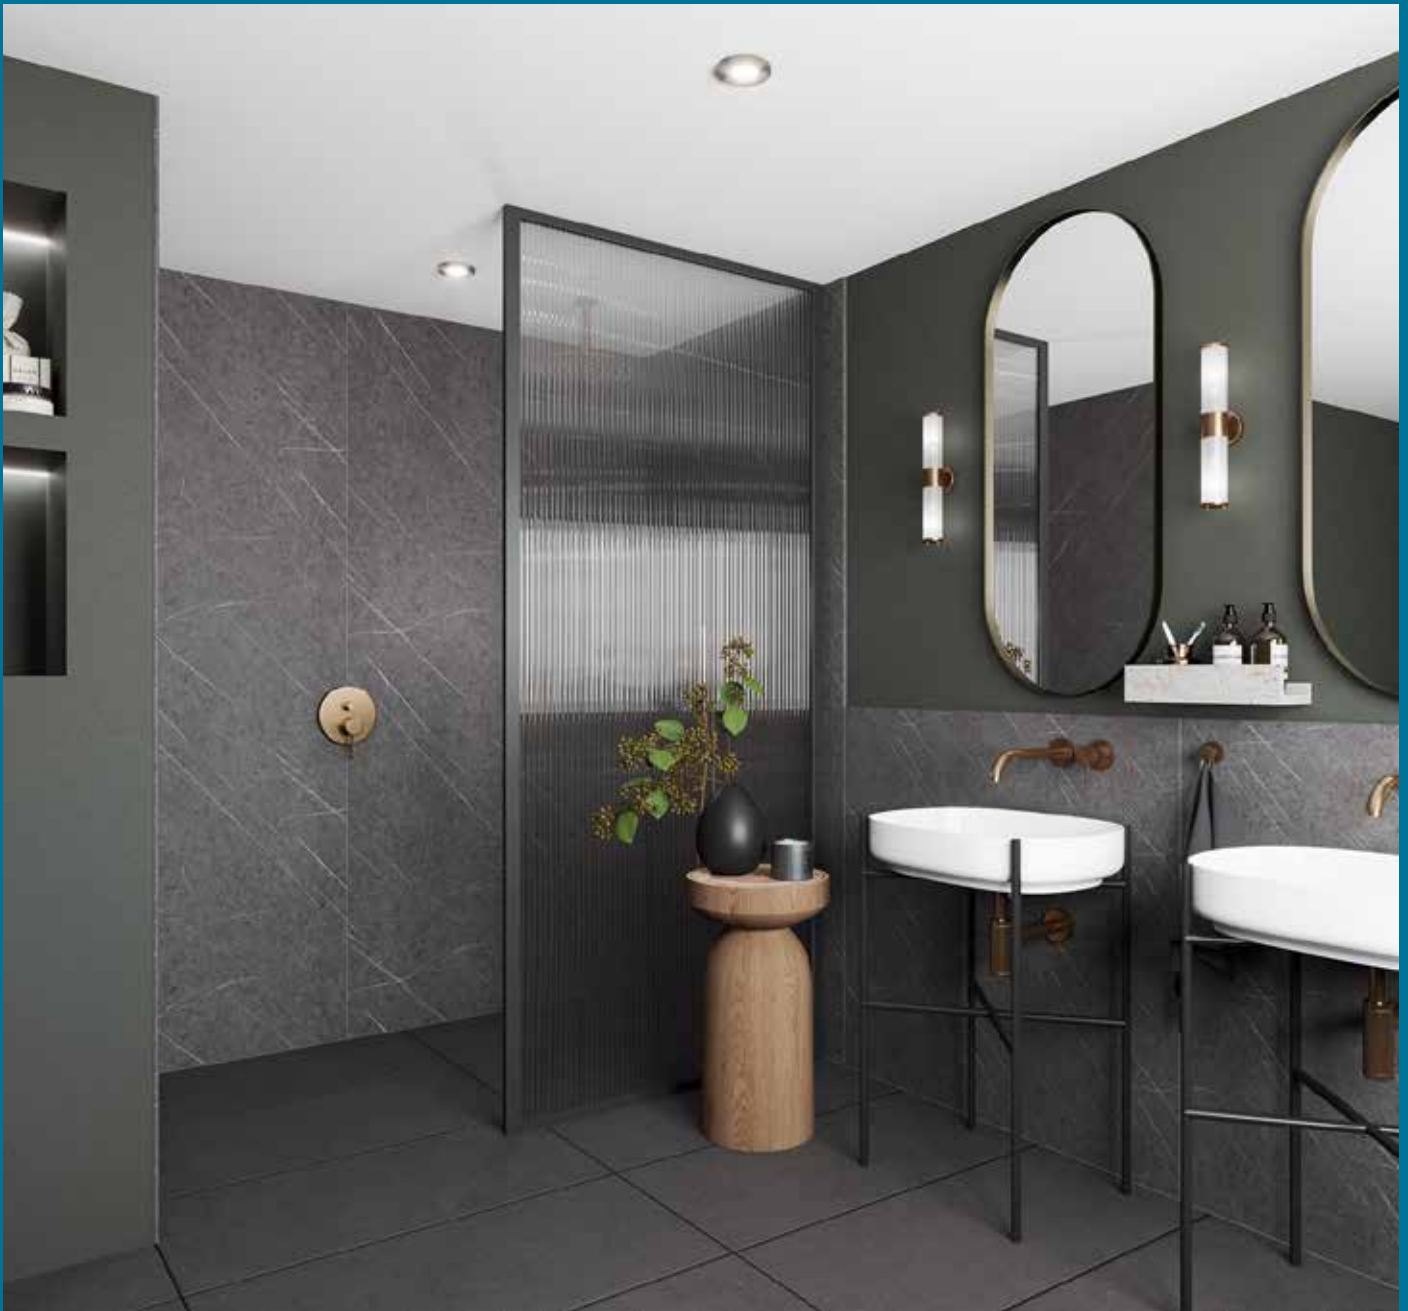

Greystone Marble | *Elite Collection*