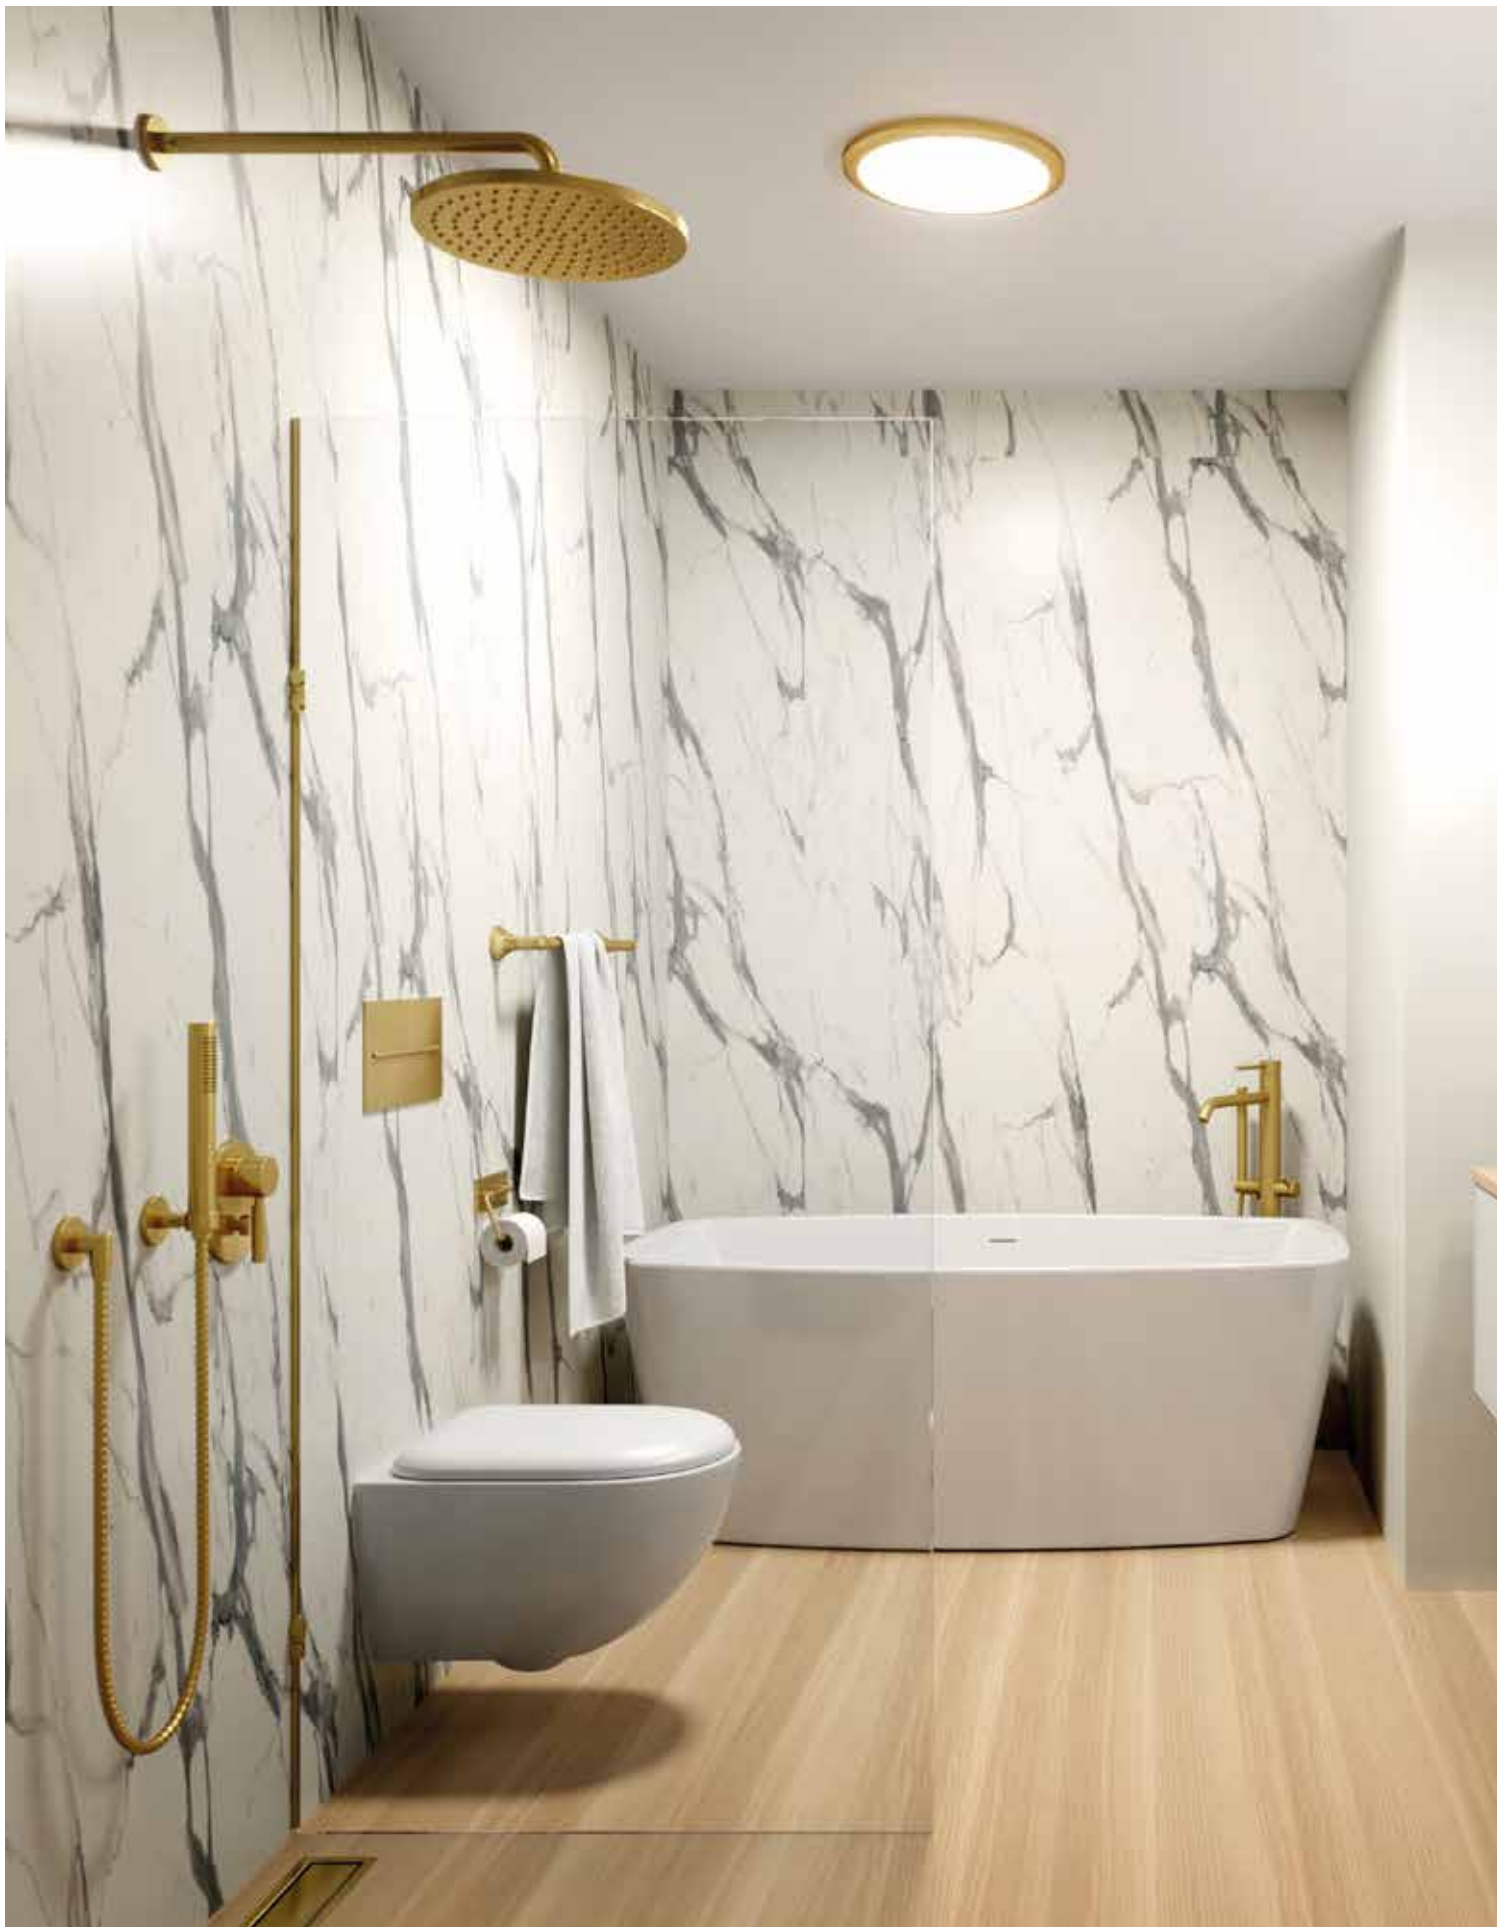

Wetwall™
— A WILSONART COMPANY —

Waterproof Panels Designed to Wow

Calacatta Statuario | Mermaid Collection

“Re-imagining how
you *renovate*,
refresh or *revamp*
your bathroom.”

From contemporary to classic, elegant to timeless, Wetwall can elevate the aesthetics of any washroom space.