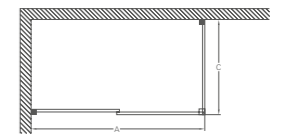

SLIDING DOORS WITH SIDE PANELS

SLIDING DOOR WITH SIDE PANEL