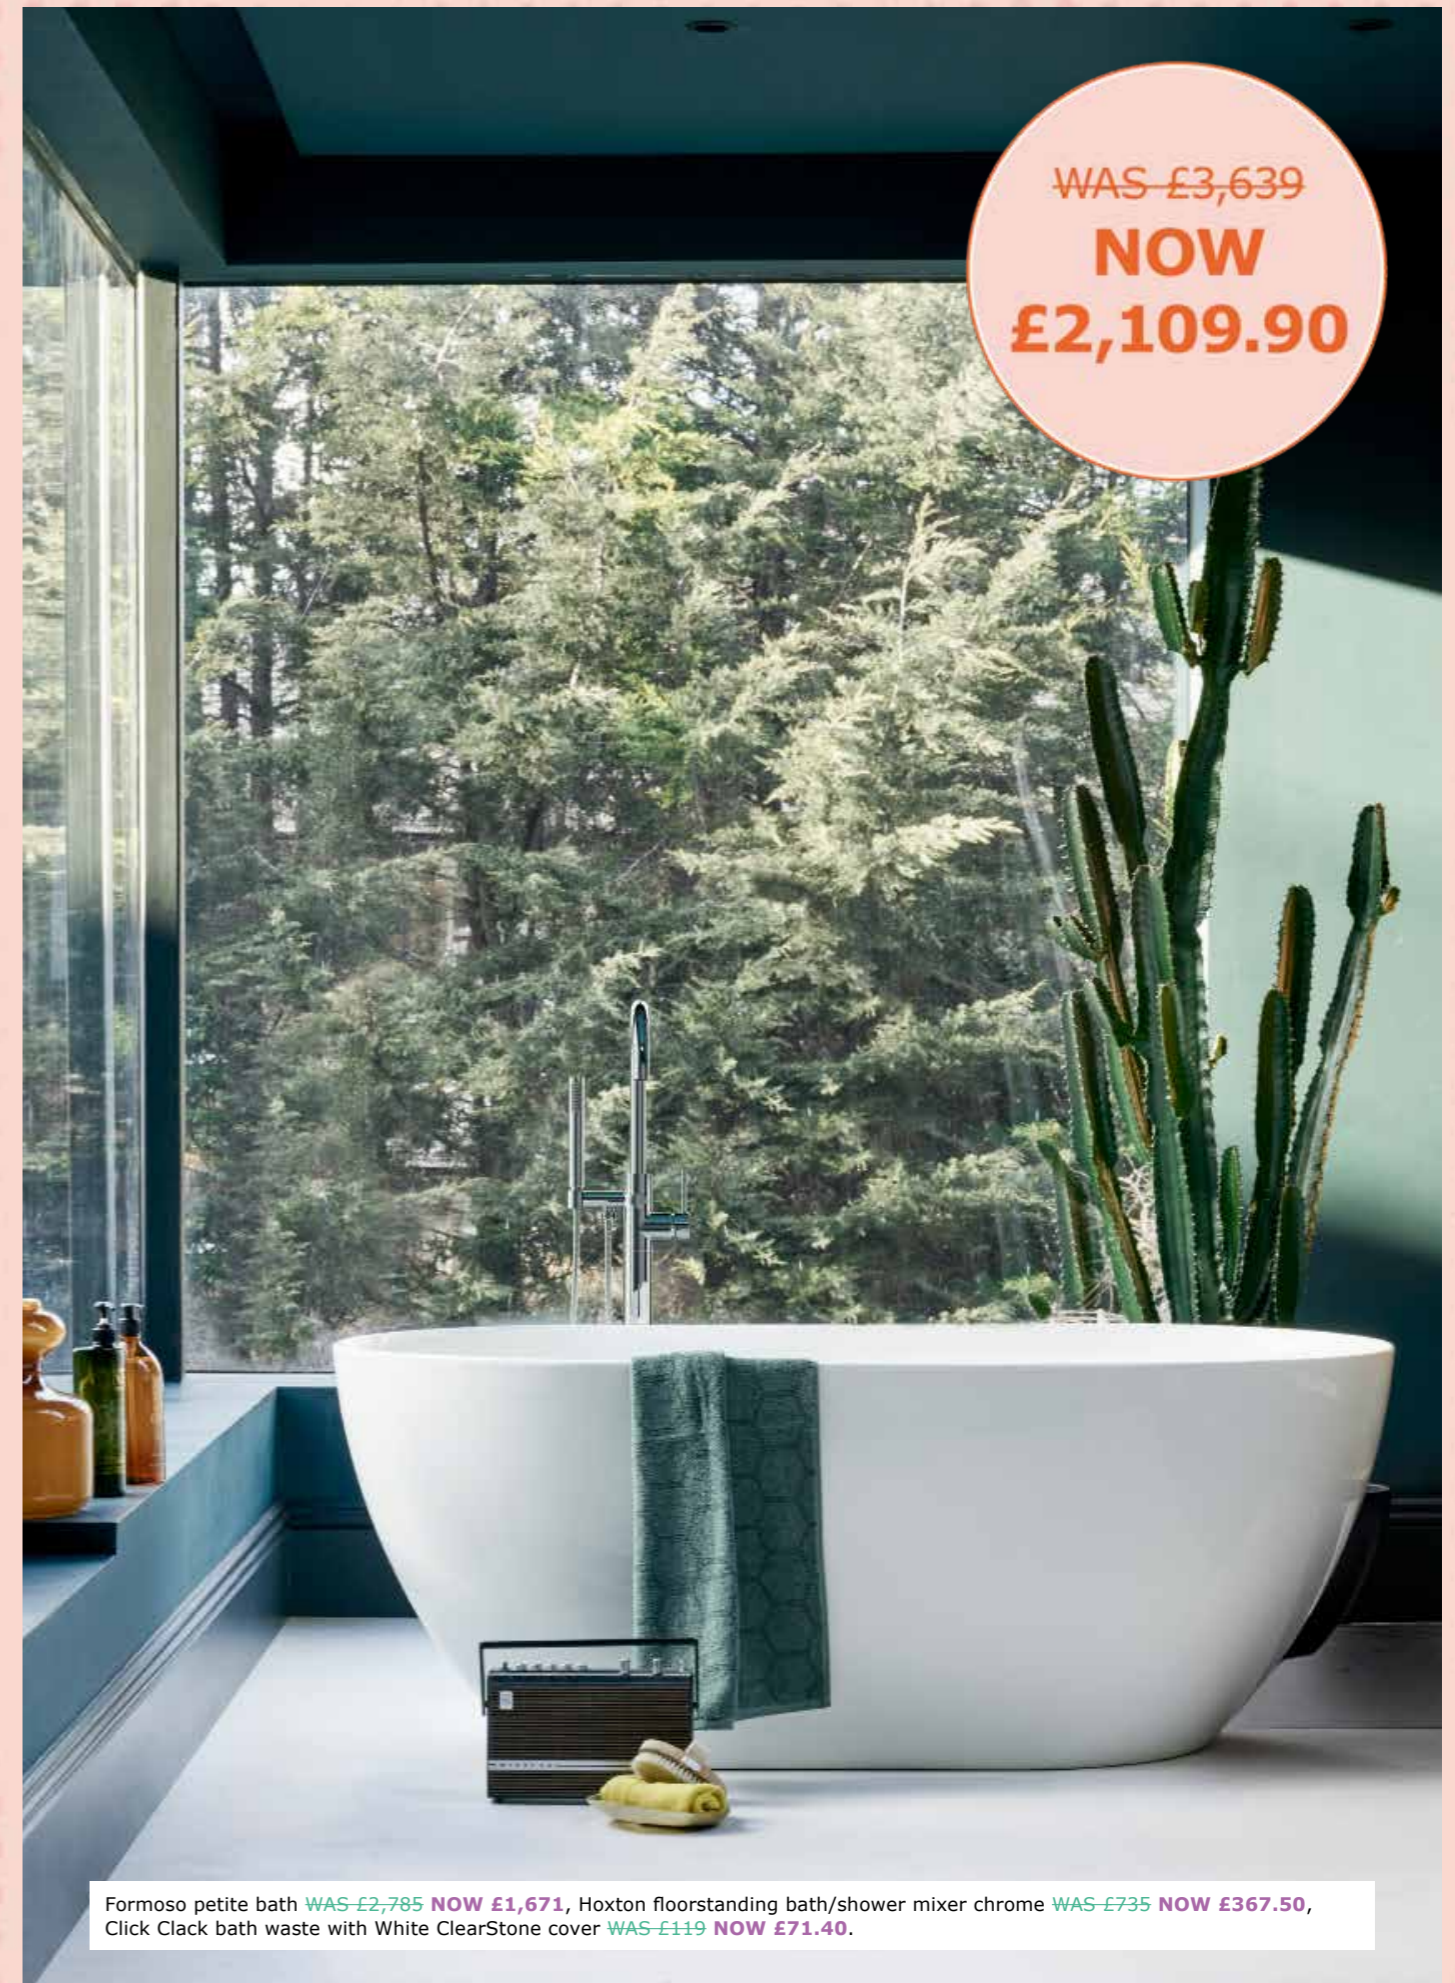

UP TO 50% OFF

THE BIG BATHROOM SALE

30 SEPTEMBER - 12 NOVEMBER

CLEARWATER®

~~WAS £3,639~~
NOW
£2,109.90

Formoso petite bath ~~WAS £2,785~~ **NOW £1,671**, Hoxton floorstanding bath/shower mixer chrome ~~WAS £735~~ **NOW £367.50**, Click Clack bath waste with White ClearStone cover ~~WAS £119~~ **NOW £71.40**.