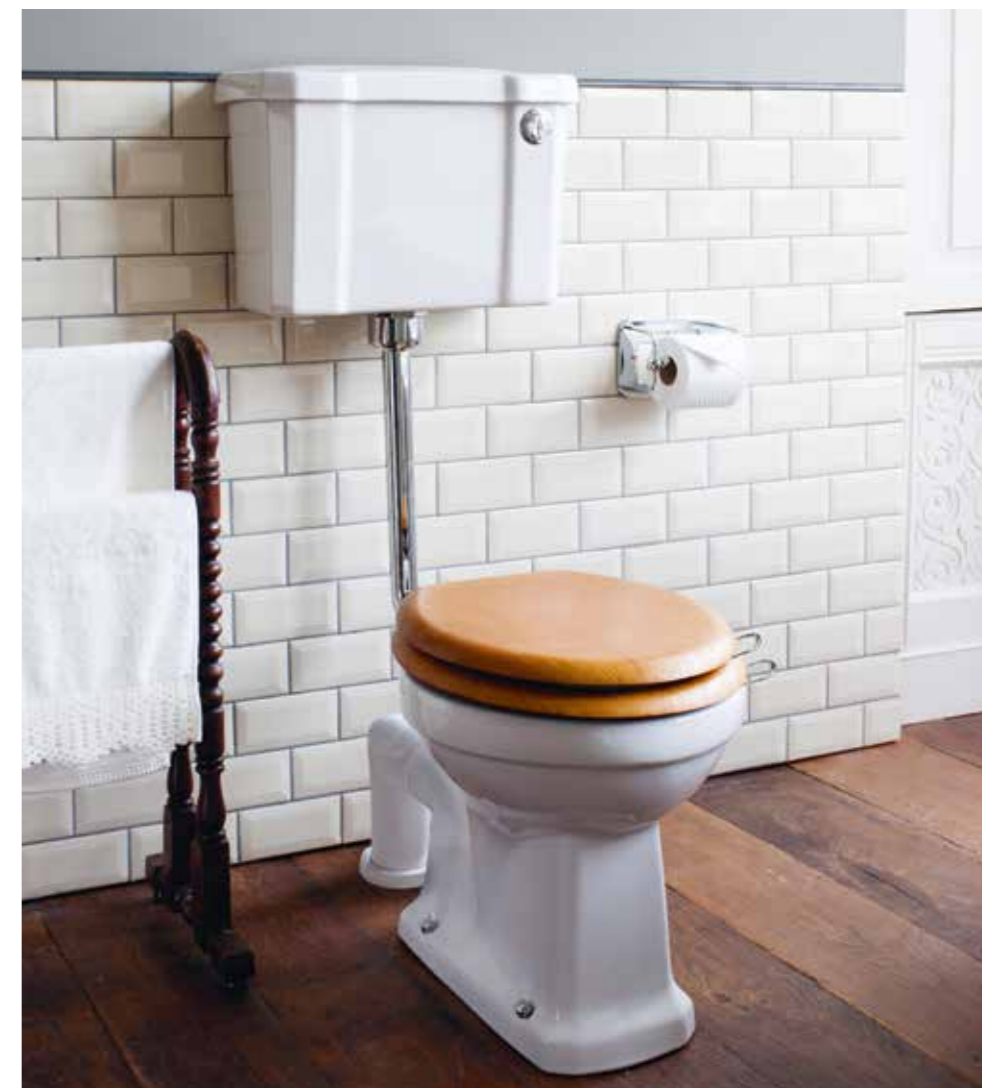

Was £175 **Now £105**

Brushed Nickel Flush Pipe T31 BNKL

Was £175 **Now £105**

Nickel Flush Pipe T31 NKL

Was £175 **Now £87.50**

MEDIUM LEVEL

Standard medium level WC with 520 lever cistern
W 520 D 730 H 1425 Pan Height 420