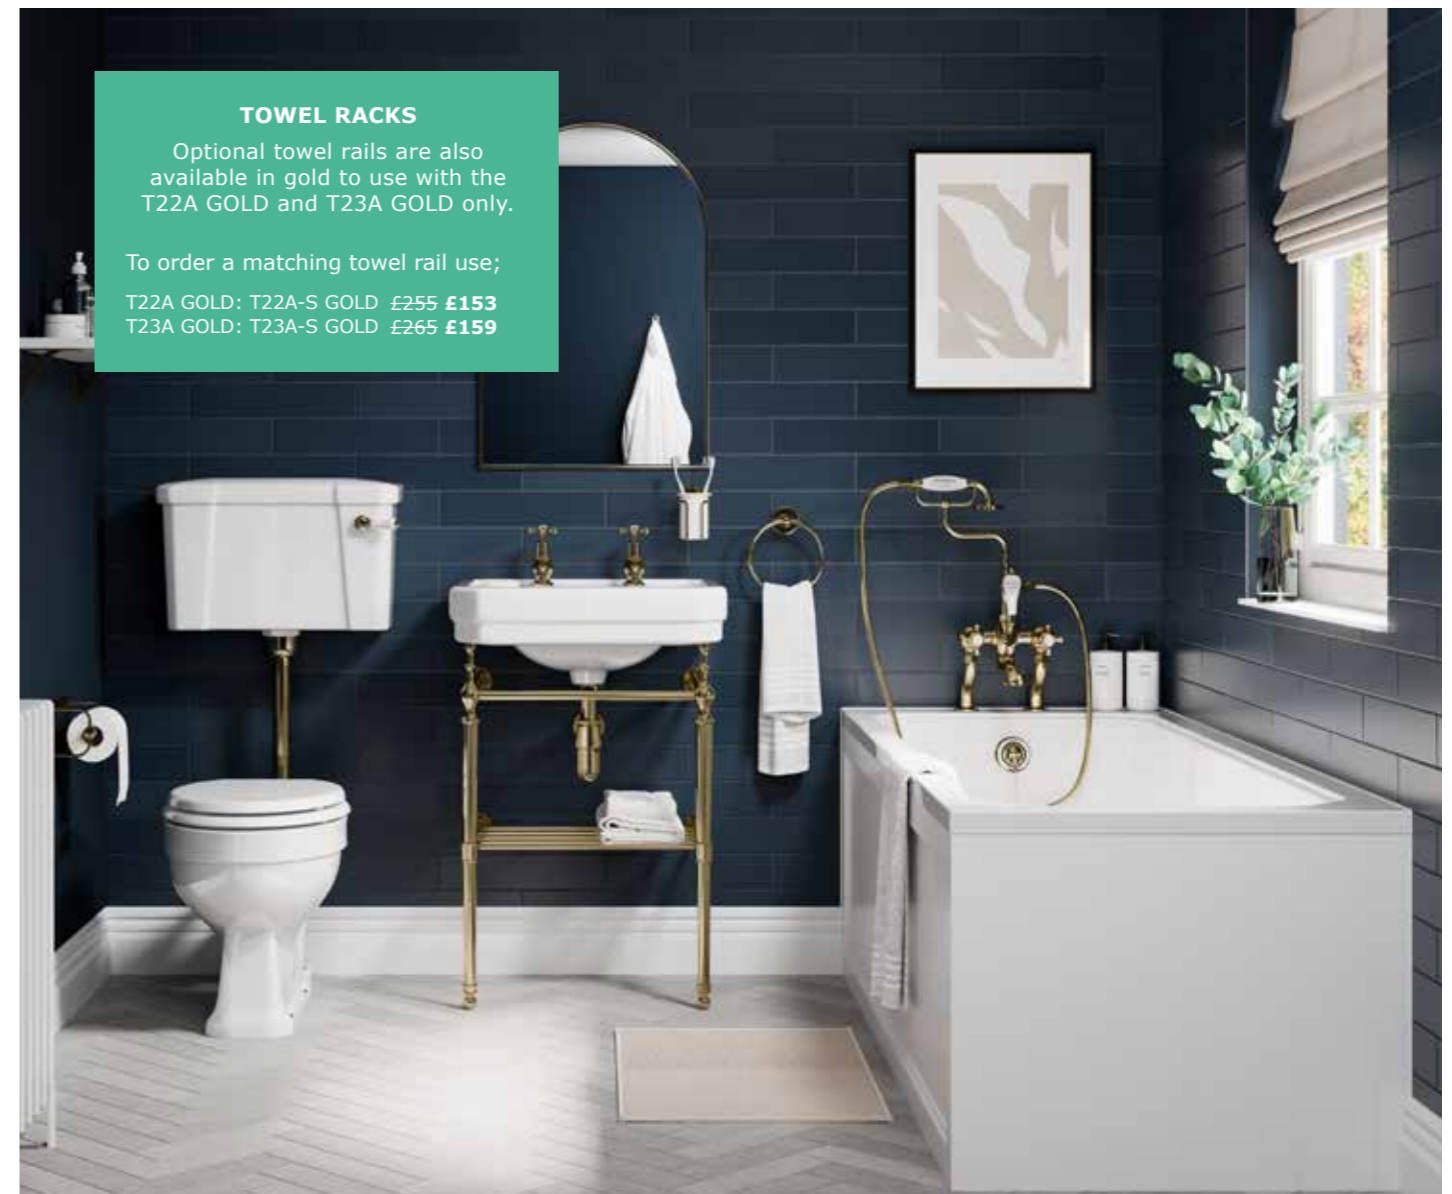

Was £710 **Now £398.25**

BASIN G1 2TH ~~£1,069~~ **£855.20**
WASHSTAND T49A GOLD ~~£525~~ **£315**

Was £1,594 **Now £1,170.20**

BASIN B8 ~~£175~~ **£78.75**
WASHSTAND T21A GOLD ~~£525~~ **£315**

Was £700 **Now £393.75**

BASIN B20* ~~£455~~ **£364**
WASHSTAND T52 GOLD ~~£495~~ **£297**

Was £950 **Now £661**

BASIN B15* ~~£565~~ **£452**
WASHSTAND T49A GOLD ~~£525~~ **£315**

Was £1,090 **Now £767**

BASIN B4* ~~£155~~ **£69.75**
WASHSTAND T22A GOLD ~~£495~~ **£297**

Was £650 **Now £366.75**

BASIN B5* ~~£175~~ **£78.75**
WASHSTAND T23A GOLD ~~£525~~ **£315**

Was £700 **Now £393.75**

BASIN B18* ~~£499~~ **£299.40**
WASHSTAND T50 GOLD ~~£629~~ **£377.40**

Was £1,128 **Now £676.80**

BASIN B19* ~~£779~~ **£623.20**
WASHSTAND T51 GOLD ~~£735~~ **£441**

Was £1,514 **Now £1,064.20**

BASIN B21* ~~£789~~ **£473.40**
WASHSTAND T51 GOLD ~~£735~~ **£441**

Was £1,524 **Now £914.40**

BASIN B6* ~~£195~~ **£156**
WASHSTAND T24A GOLD ~~£495~~ **£297**

Was £690 **Now £453**

TOWEL RACKS

Optional towel rails are also available in gold to use with the T22A GOLD and T23A GOLD only.

To order a matching towel rail use;

T22A GOLD: T22A-S GOLD ~~£255~~ **£153**
T23A GOLD: T23A-S GOLD ~~£265~~ **£159**