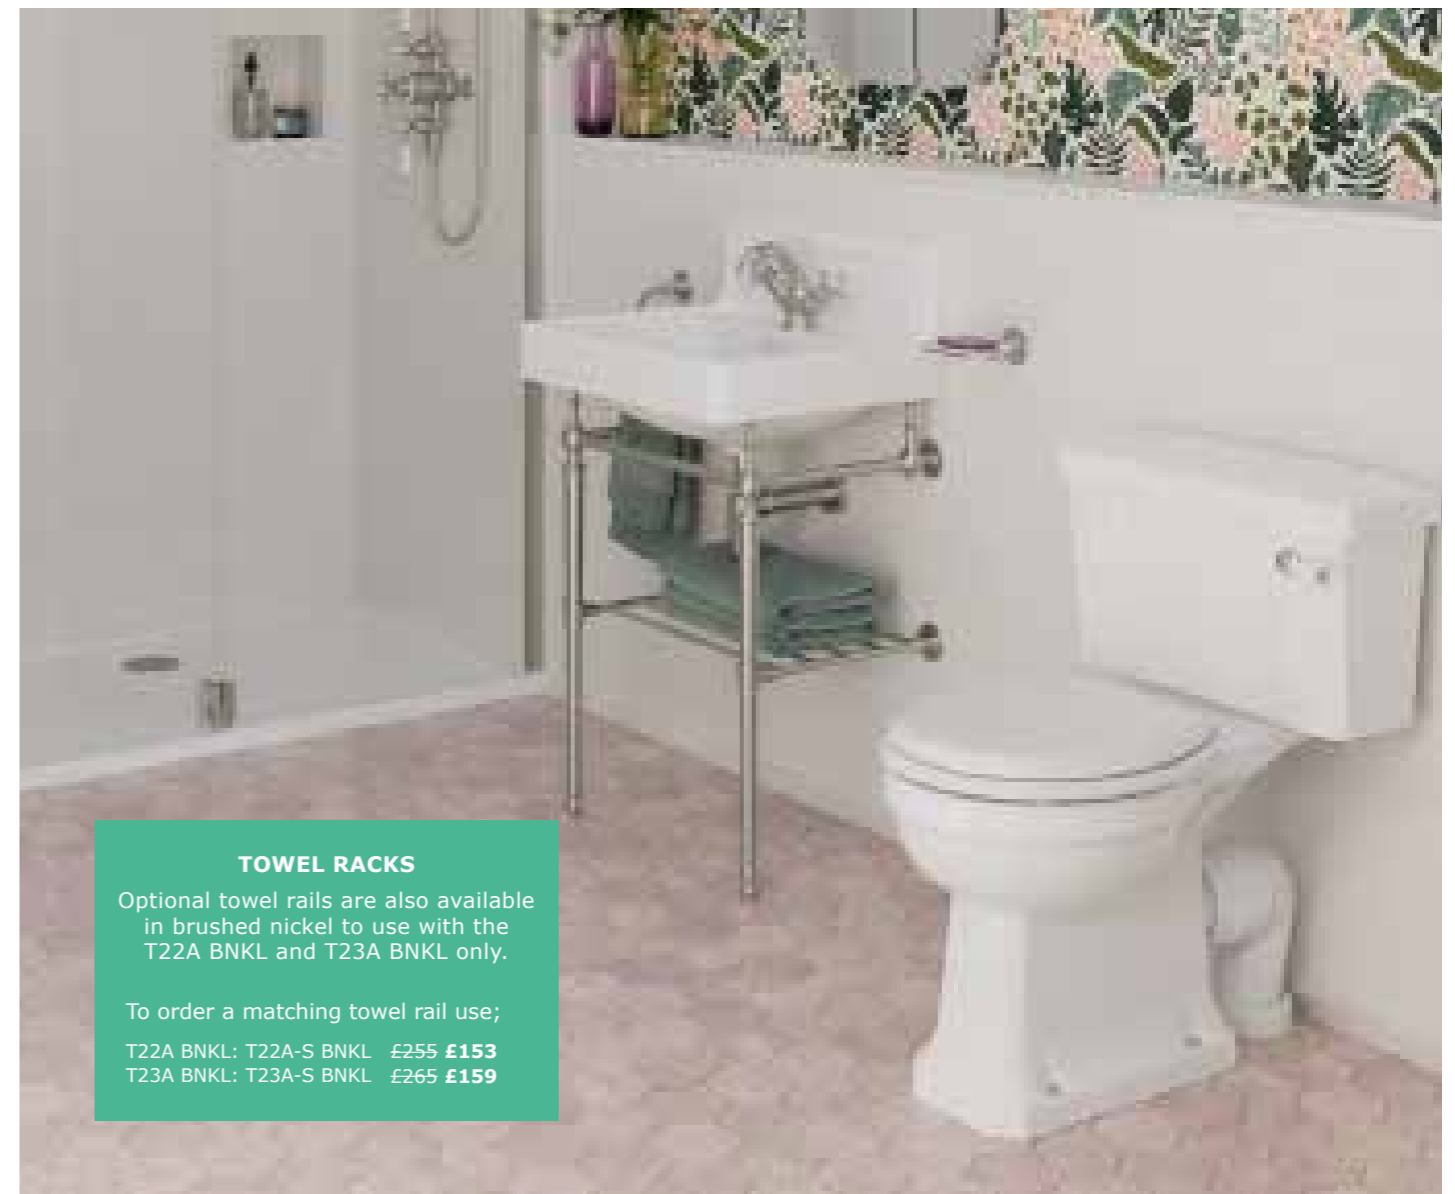

BASIN B3* ~~£185~~ **£83.25**
WASHSTAND T23A BNKL ~~£525~~ **£315**

Was £710 **Now £398.25**

BASIN B8 ~~£175~~ **£78.75**
WASHSTAND T21A BNKL ~~£525~~ **£315**

Was £700 **Now £393.75**

BASIN B20* ~~£455~~ **£364**
WASHSTAND T52 BNKL ~~£495~~ **£297**

Was £950 **Now £661**

BASIN B15* ~~£565~~ **£452**
WASHSTAND T49A BNKL ~~£525~~ **£315**

Was £1,090 **Now £767**

BASIN B4* ~~£155~~ **£69.75**
WASHSTAND T22A BNKL ~~£495~~ **£297**

Was £650 **Now £366.75**

BASIN B5* ~~£175~~ **£78.75**
WASHSTAND T23A BNKL ~~£525~~ **£315**

Was £700 **Now £393.75**

BASIN B18* ~~£499~~ **£299.40**
WASHSTAND T50 BNKL ~~£629~~ **£377.40**

Was £1,128 **Now £676.80**

BASIN B19* ~~£779~~ **£623.20**
WASHSTAND T51 BNKL ~~£735~~ **£441**

Was £1,514 **Now £1,064.20**

BASIN B21* ~~£789~~ **£473.40**
WASHSTAND T51 BNKL ~~£735~~ **£441**

Was £1,524 **Now £914.40**

BASIN B6* ~~£195~~ **£156**
WASHSTAND T24A BNKL ~~£495~~ **£297**

Was £690 **Now £453**

TOWEL RACKS

Optional towel rails are also available in brushed nickel to use with the T22A BNKL and T23A BNKL only.

To order a matching towel rail use;

T22A BNKL: T22A-S BNKL ~~£255~~ **£153**
T23A BNKL: T23A-S BNKL ~~£265~~ **£159**