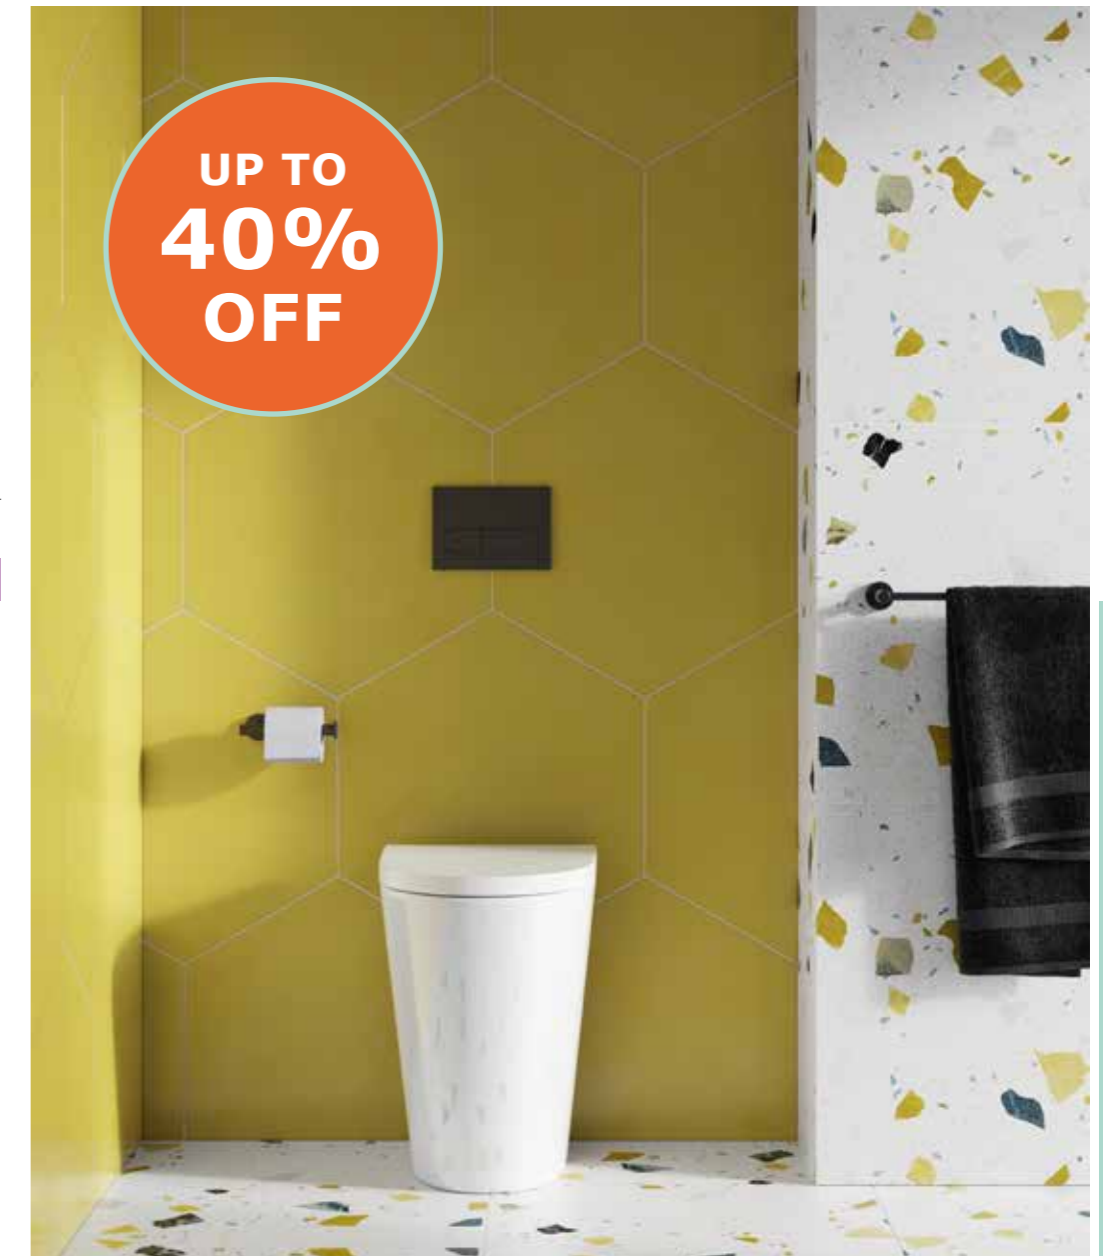

Was £624 Now **£374.40**

Sphere rimless back to wall WC
W 365 D 520 H 420

15.B.35302

Was £449 Now **£269.40**

Sphere rimless wall hung
W 365 D 520 H 365

15.B.35303

Was £429 Now **£257.40**

Sphere soft close seat

347.K.27908

Was £95 Now **£57**

Sphere tall rimless back to wall WC incl. seat
W 355 D 520 H 480

15.B.33206

Was £449 Now **£269.40**

UP TO 40% OFF

FURNITURE

SHOREDITCH 550