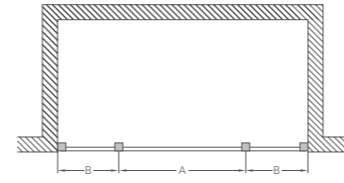

RECOMMENDED TRAYS

Range	Page
35mm Shower Trays	74

RECOMMENDED TRAYS

Range	Page
35mm Shower Trays	74

HINGED DOORS WITH INLINE PANELS

- 1950mm High
- Adjustable up to 20mm from each wall
- Constructed from aluminium
- Can be installed with or without chrome ball header
- Safety glass is 8mm thick
- 3M™ easy clean coating