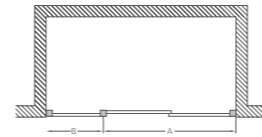

SLIDING DOOR WITH IN LINE PANEL

- 1950mm High
- Adjustable up to 20mm from each wall
- Constructed from aluminium
- Can be installed with or without chrome ball header
- Safety glass is 8mm thick
- 3M™ easy clean coating

Z1205

Was £19 Now £15.20