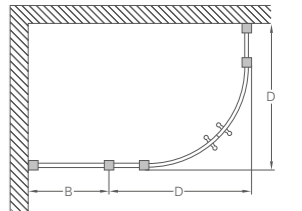

OFFSET QUADRANTS

- 1950mm High
- Adjustable up to 20mm from each wall
- Constructed from aluminium
- Can be installed with or without chrome ball header
- Safety glass is 8mm thick
- 3M™ easy clean coating

Z1205

Was £19 Now £15.20

ENCLOSURES

Width	Adjustment	Code	WAS	NOW
800 x 800	770 - 790	C22	£1,174	£939.20
900 x 900	870 - 890	C23	£1,194	£955.20

ENCLOSURES

Width	Adjustment	Code	WAS	NOW
800 x 1000 Left hand	770 - 790 / 970 - 990	C22 + C15	£1,453	£1,106.60
800 x 1000 Right hand	770 - 790 / 970 - 990	C22 + C15	£1,453	£1,106.60
800 x 1200 Left hand	770 - 790 / 1170 - 1190	C22 + C17	£1,560	£1,170.20
800 x 1200 Reft hand	770 - 790 / 1170 - 1190	C22 + C17	£1,560	£1,170.20
900 x 1200 Left hand	870 - 890 / 1170 - 1190	C23 + C16	£1,533	£1,158.60
900 x 1200 Right hand	870 - 890 / 1170 - 1190	C23 + C16	£1,533	£1,158.60