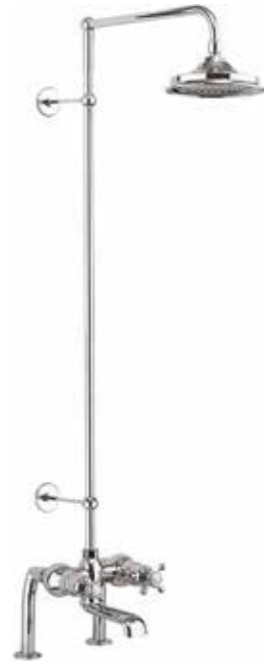

Soap basket

V23

Was £59 **Now £35.40**

Slide rail

WHITE V33

Was £119 **Now £71.40**

The standard riser pipe (V21) has a length of 856mm. To increase the height of your shower head use the extended riser (V22) which has a length of 1814mm increasing the height by 958mm. To order the extended riser simply add .EXT to the product code. For example BSF1S changes to BSF1S.EXT. Please see the website for details.

Available deck or wall mounted

S connector and bracket, 1500mm shower hose and handset with ceramic handle

WHITE CERAMIC

DECK **T2DB** ~~£1,059~~ **£635.40**
WALL **T2WB** ~~£935~~ **£561**

Thermostatic two outlet twin control bath shower mixer valve with independent flow diverter and temperature controls