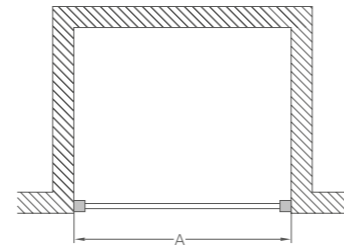

HINGED DOORS

- 1950mm High
- Adjustable up to 20mm from each wall
- Constructed from aluminium
- Can be installed with or without chrome ball header
- Safety glass is 8mm thick
- 3M™ easy clean coating