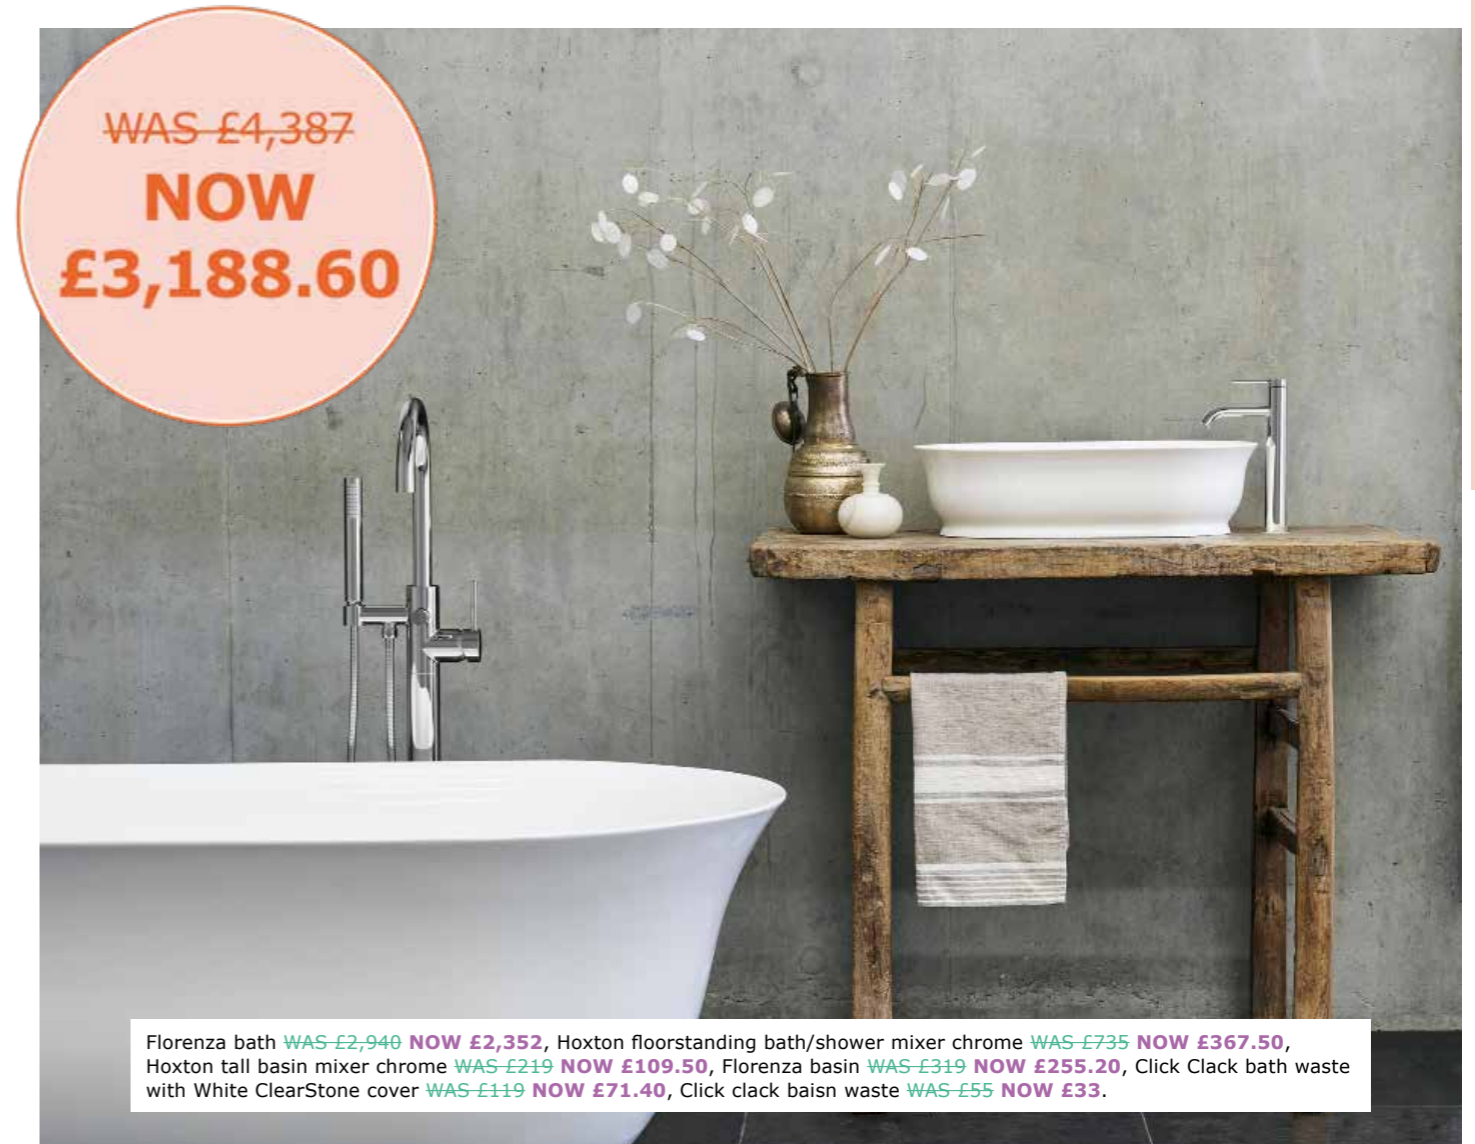

MATT BLACK **HOX.011MB**
Was £69 **Now £41.40**

BRUSHED BRASS **HOX.011BB**
Was £69 **Now £41.40**

CHROME **HOX.001CP**
Was £175 **Now £87.50**

MATT BLACK **HOX.001MB**
Was £199 **Now £99.50**

BRUSHED BRASS **HOX.001BB**
Was £199 **Now £99.50**

CHROME **HOX.002CP**
Was £219 **Now £109.50**

MATT BLACK **HOX.002MB**
Was £265 **Now £132.50**

BRUSHED BRASS **HOX.002BB**
Was £265 **Now £132.50**

CHROME **HOX.025CP**
Was £290 **Now £197**

MATT BLACK **HOX.025MB**
Was £314 **Now £209**

BRUSHED BRASS **HOX.025BB**
Was £314 **Now £209**

CHROME **HOX.008CP**
Was £419 **Now £209.50**

MATT BLACK **HOX.008MB**
Was £485 **Now £242.50**

BRUSHED BRASS **HOX.008BB**
Was £485 **Now £242.50**

CHROME **HOX.009CP**
Was £735 **Now £367.50**

MATT BLACK **HOX.009MB**
Was £839 **Now £419.50**

BRUSHED BRASS **HOX.009BB**
Was £839 **Now £419.50**

Hoxton tall basin bottle trap

CHROME **HOX.0402CP**
Was £105 **Now £52.50**

MATT BLACK **HOX.0402MB**
Was £169 **Now £84.50**

BRUSHED BRASS **HOX.0402BB**
Was £169 **Now £84.50**

CHROME **HOX.0351CP**
Was £265 **Now £132.50**

MATT BLACK **HOX.0351MB**
Was £419 **Now £209.50**

BRUSHED BRASS **HOX.0351BB**
Was £419 **Now £209.50**

CHROME **HOX.013CP**
Was £75 **Now £60**

MATT BLACK **HOX.013MB**
Was £95 **Now £76**

BRUSHED BRASS **HOX.013BB**
Was £95 **Now £76**

Florenza bath ~~WAS £2,940~~ **NOW £2,352**, Hoxton floorstanding bath/shower mixer chrome ~~WAS £735~~ **NOW £367.50**, Hoxton tall basin mixer chrome ~~WAS £219~~ **NOW £109.50**, Florenza basin ~~WAS £319~~ **NOW £255.20**, Click Clack bath waste with White ClearStone cover ~~WAS £119~~ **NOW £71.40**, Click clack basin waste ~~WAS £55~~ **NOW £33**.