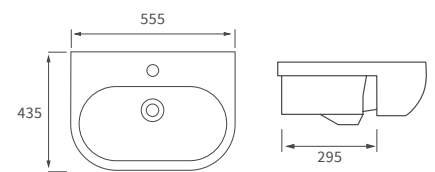

SEMI RECESSED BASIN

555 x 435mm