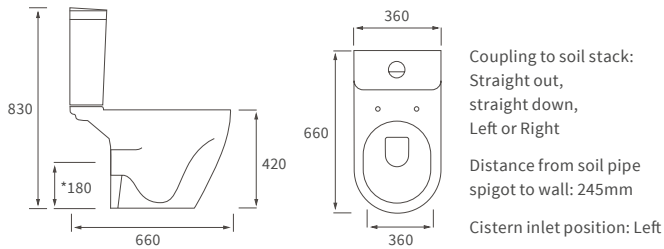

RIMLESS CLOSE COUPLED PAN AND CISTERN OPEN BACK

Coupling to soil stack:
Straight out,
straight down,
Left or Right
Distance from soil pipe
spigot to wall: 245mm
Cistern inlet position: Left