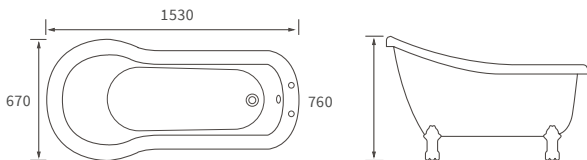

BAYSWATER BATH

Capacity 1530 x 670 x 760mm - 147 litres