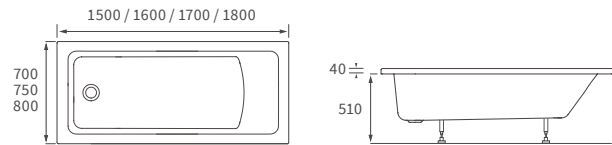

NAVARRE SINGLE END BATH

Capacity 1500 x 700mm - 170 litres, 1600 x 700mm - 185 litres, 1700 x 700mm - 200 litres
Capacity 1700 x 750mm - 210 litres, 1800 x 800mm - 225 litres