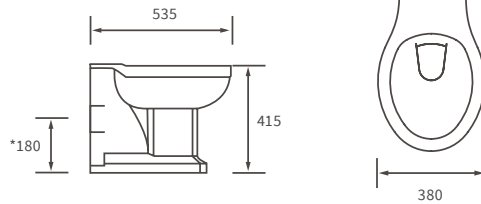

BACK TO WALL PAN

Coupling to soil stack: Straight out and straight down

Distance from soil pipe spigot to wall: 100mm

For use with concealed cistern