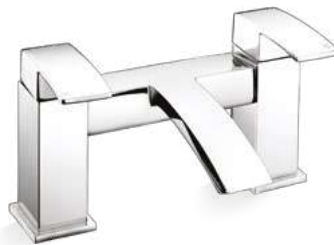

BATH FILLER
Min. 0.1 bar
DITB2176 **£178**