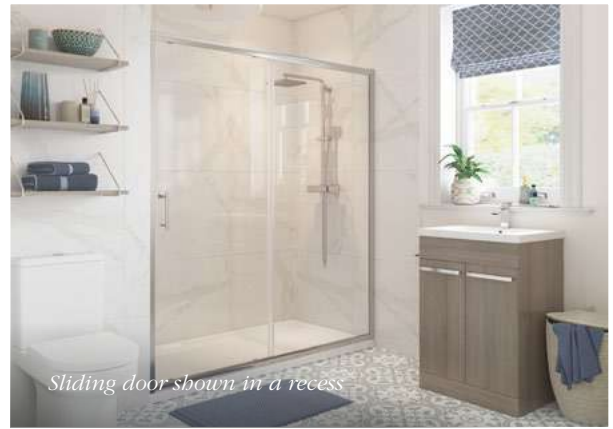

REFLEXION CLASSIX

- 1850mm high
- Concealed fixings
- Wetroom compatible
- Easy Clean glass treatment
- CE UKCA Approved
- 6mm toughened safety glass
- Power shower compatible
- Adjustment for out of true walls
- Quick release rollers

Sliding Door

Perfect for smaller areas as they maximise the space inside and outside your shower.

- Slide door opening

Sliding door shown in a recess