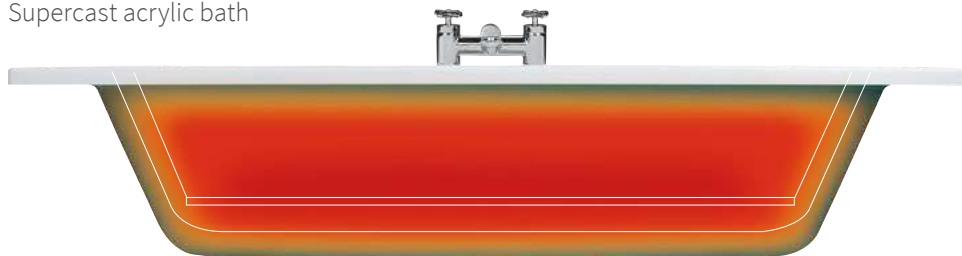

Supercast acrylic bath