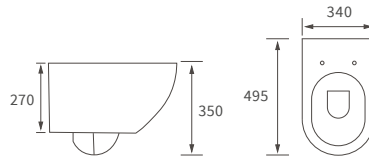

RIMLESS WALL HUNG PAN

Coupling to soil stack: Straight out and straight down

Distance from soil pipe spigot to wall: 105mm

For use with concealed cistern