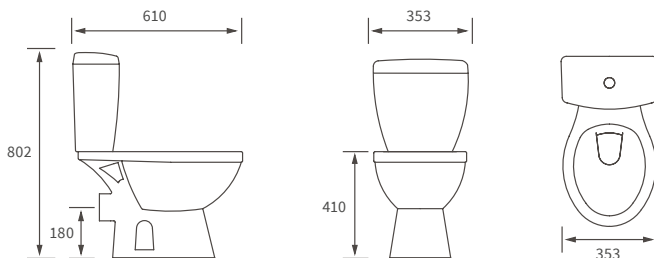

CLOSE COUPLED PAN AND CISTERN

Coupling to soil stack: Straight out, straight down, Left or Right
Distance from soil pipe spigot to wall: 100mm
Cistern inlet position: Left