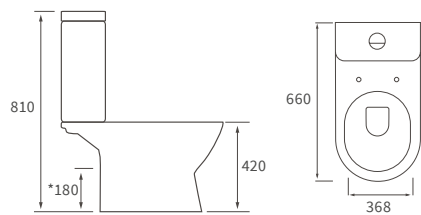

CLOSE COUPLED PAN AND CISTERN

Open back

Coupling to soil stack:
Straight out, straight down, Left or Right

Distance from soil pipe spigot to wall: 240mm

Cistern inlet position: Left