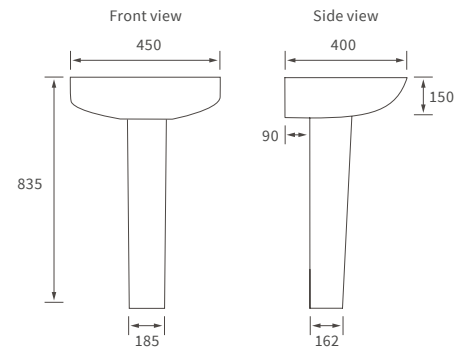

For use with concealed cistern

Not compatible with Lambra or Vista WC units

Tuscany

BASIN WITH FULL PEDESTAL

550 x 400mm

BASIN WITH SEMI PEDESTAL

550 x 400mm

BASIN WITH FULL PEDESTAL