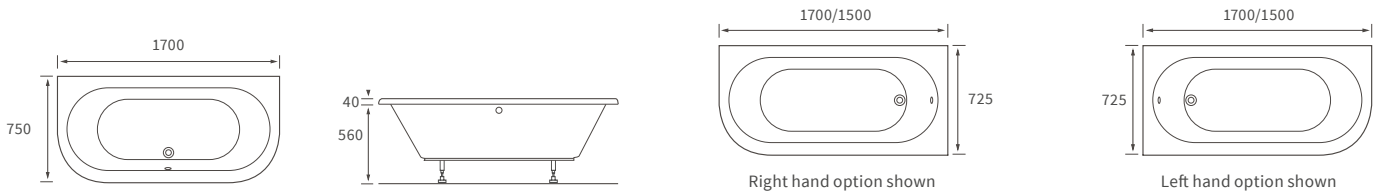

KISMET SINGLE END BATH LH AND RH

Capacity 170 litres

OCALA BATH

Capacity 190 litres

Easy access bath

1690 X 690MM WALK IN EASY ACCESS BATH

Capacity 200 litres

Back to wall baths