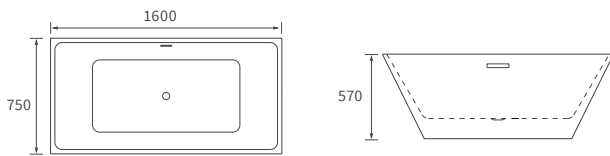

HOXTON FLOORSTANDING BATH

Capacity 215 litres