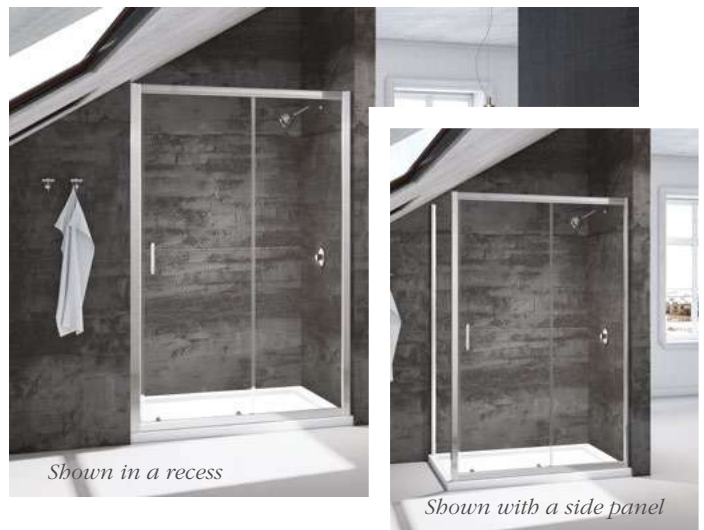

Mersbiel glass treatment

Slide door opening

Wetroom compatible

Approved

OPTIONAL SIDE PANELS

800mm	DIED1802	£357	770 - 790
900mm	DIED1804	£379	870 - 890

Shown in a recess

Shown with a side panel