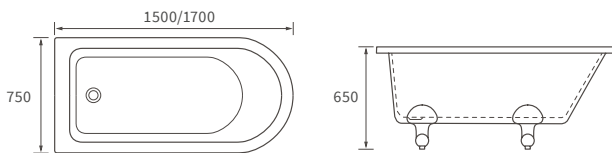

CLEVEDON FLOORSTANDING BATH

W1500 capacity 220 litres

W1700 capacity 260 litres