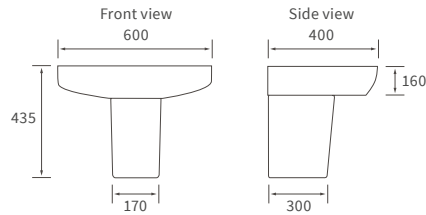

BASIN WITH SEMI PEDESTAL

600 x 400mm