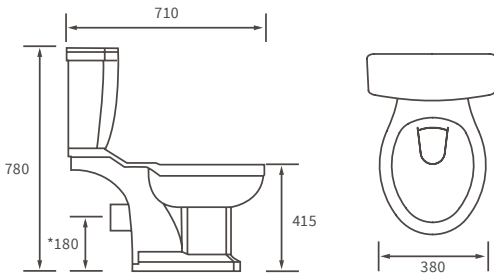

Sherbourne

CLOSE COUPLED PAN AND CISTERN

Coupling to soil stack: Straight out, straight down, Left or Right

Distance from soil pipe spigot to wall: 130mm

Cistern inlet position: Left