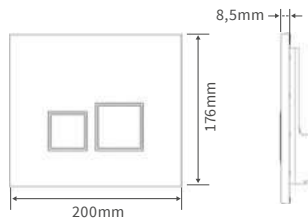

SQUARE FLUSHPLATE