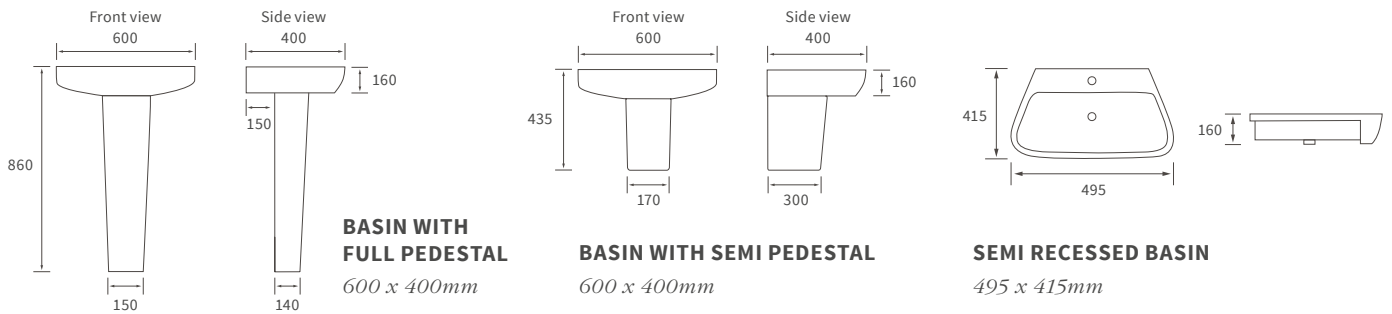

Tilia

CLOSE COUPLED WC RIMLESS COMFORT HEIGHT FULLY SHROUDED

Coupling to soil stack:
Straight out
and straight down

Distance from soil pipe
spigot to wall: 205mm

Cistern inlet position:
Left