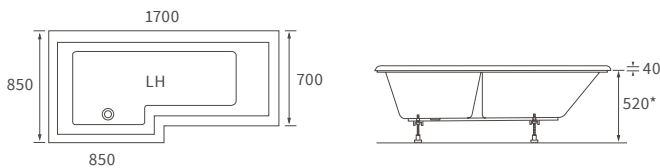

Shower baths

NAVARRE 1700 L SHAPE SHOWER BATH LH AND RH

Overall height including screen 2050mm. Capacity 180 litres

*520mm with acrylic panel, 480mm with wood panel