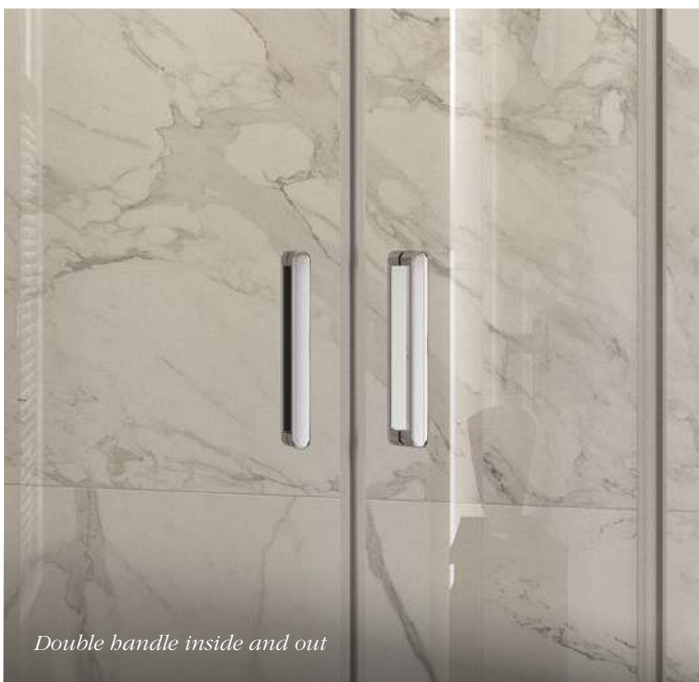

Double handle inside and out

2 Door Quadrant

Beautifully curved glass doors and double rollers effortlessly support a smooth opening.

Quick release rollers

Slide door opening

Browse our full range of complementing trays. Pages 208-213.