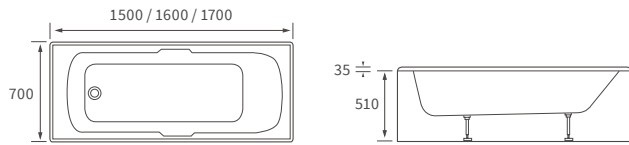

Single end baths

BALTIMORE SINGLE END BATH

Capacity 1500mm - 160 litres, 1600mm - 170 litres, 1700mm - 190 litres