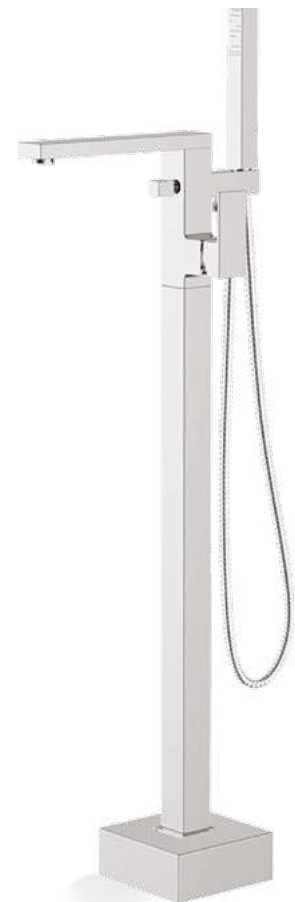

**FLOOR STANDING
BATH/SHOWER MIXER**
Min. 1.5 bar
DITB1106 **£478**