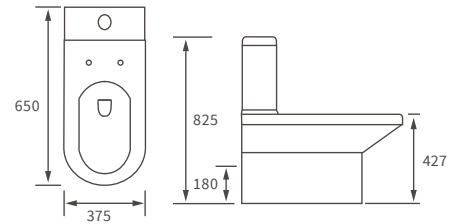

CLOSE COUPLED RIMLESS PAN AND CISTERN FULLY SHROUDED

Coupling to soil stack:
Straight out, straight down

Distance from soil pipe spigot to wall: 180mm

Cistern inlet position: Right