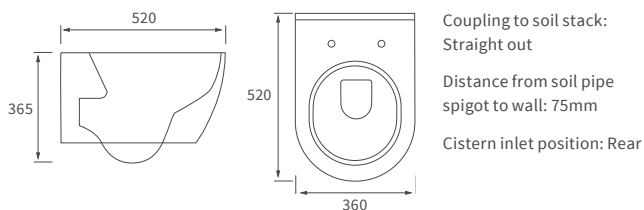

RIMLESS WALL HUNG PAN

Coupling to soil stack:
Straight out
Distance from soil pipe
spigot to wall: 75mm
Cistern inlet position: Rear