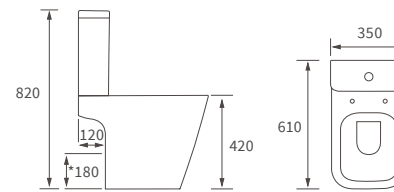

CLOSE COUPLED WC RIMLESS OPEN BACK SHORT PROJECTION

Coupling to soil stack:
Straight out and
straight down and left
or right

Distance from soil pipe
spigot to wall: 205mm

Cistern inlet position:
Left