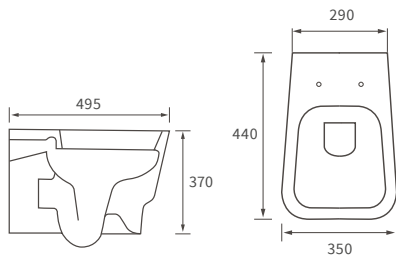

WALL HUNG PAN

Coupling to soil stack: Straight out and straight down

Distance from soil pipe spigot to wall: 85mm

For use with concealed cistern