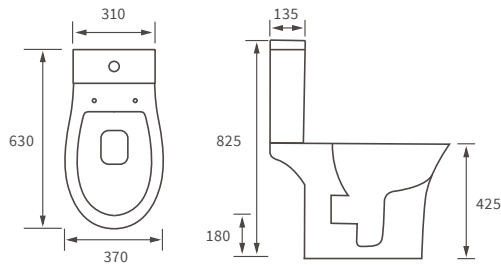

Sandro

CLOSE COUPLED PAN AND CISTERN

Open back

Coupling to soil stack: Straight out and straight down

Distance from soil pipe spigot to wall: 194mm

Cistern inlet position: Right