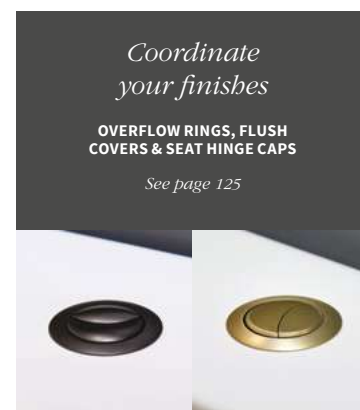

SEMI RECESSED BASIN

520 x 400mm 1 tap hole

DIPB1178 **£159**

*Coordinate
your finishes*

**OVERFLOW RINGS, FLUSH
COVERS & SEAT HINGE CAPS**

See page 125