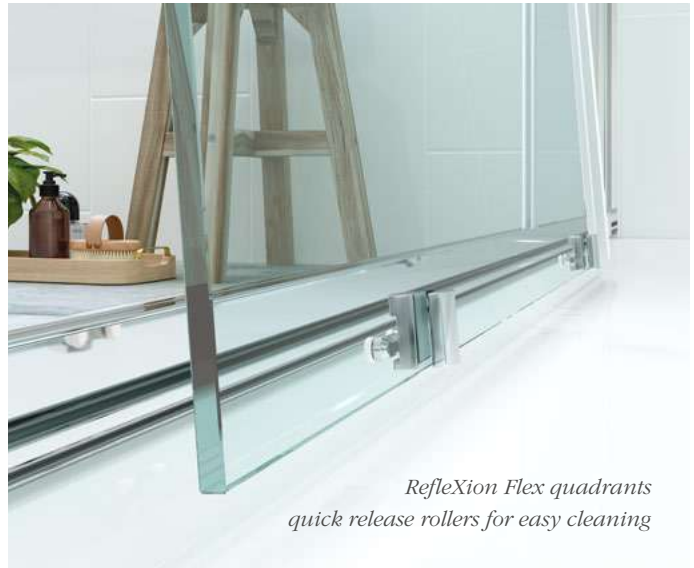

1900mm high

Adjustment for out of true walls

6/8mm toughened safety glass*

Easy Clean glass treatment

Slide door opening

550mm Quadrant radius

Totally hidden fixings

Quick release rollers

Power shower compatible

Approved

Wetroom compatible

RefleXion Flex quadrants quick release rollers for easy cleaning

* 8mm safety glass doors, 6mm panels