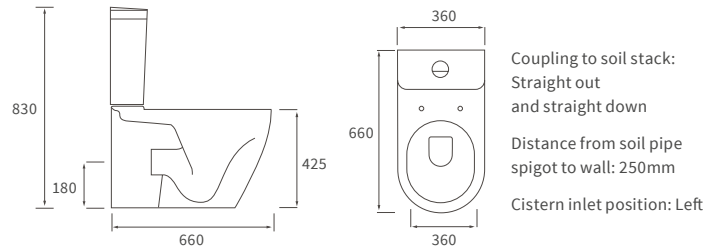

CLOSE COUPLED PAN AND CISTERN FULLY SHROUDED

Coupling to soil stack:
Straight out
and straight down
Distance from soil pipe
spigot to wall: 250mm
Cistern inlet position: Left