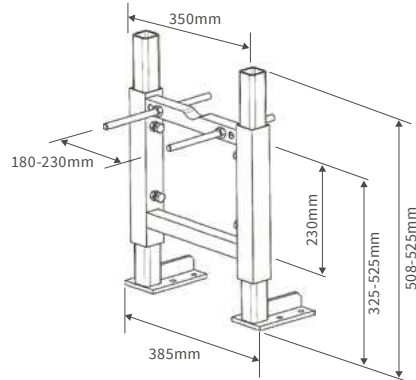

WALL HUNG WC FRAME
Excl. Cistern