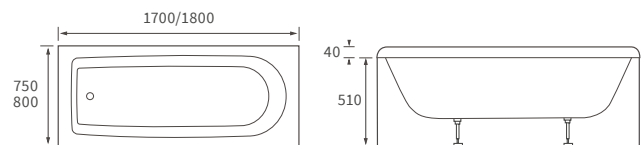

MIAMI SINGLE END BATH

Capacity 1700 x 750mm 180 litres, 1700 x 800mm - 190 litres, 1800 x 800mm 200 litres