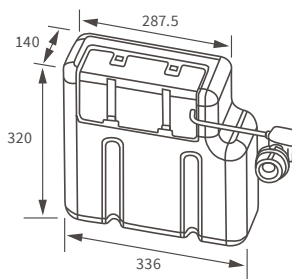

CONCEALED CISTERN - BOTTOM INLET
DIPC0128 Bottom inlet