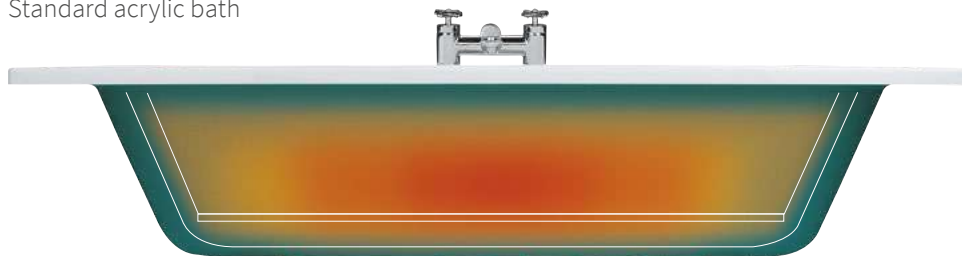

Supercast is a substantial reinforcement process for an acrylic bath.

This reinforcement process results in each bath being incredibly strong and hard-wearing. This gives you the reminiscent assurance of an old cast iron bath with the natural warmth and quality acrylic has.

Acrylic's unique properties make it ideal for manufacturing baths. Acrylic allows itself to be moulded into many shapes giving many possibilities for varied designs, an attribute that enables baths to be manufactured with design and function working in harmony. The natural gloss is cast all the way through the acrylic resulting in a product that is smooth and ever so easy to clean.

The intensive reinforcement processes and final (grey) 'flow coat' jacket to the entire underside of the bath adds strength and insulating properties. This keeps your bath water hotter for longer!

Standard acrylic bath