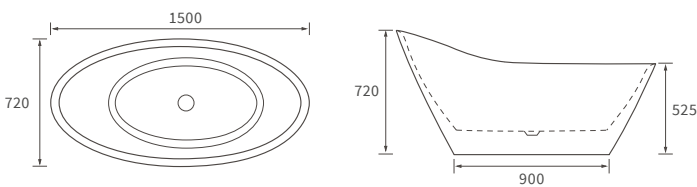

FARLEIGH FLOORSTANDING BATH

Capacity - 142 litres