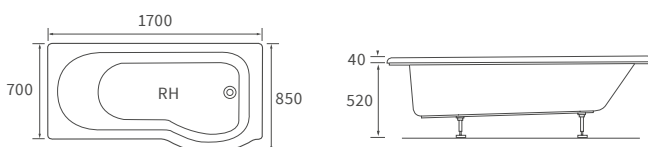

ORA 1700MM P SHAPE SHOWER BATH LH AND RH

Overall height including screen 2055mm. Capacity 200 litres