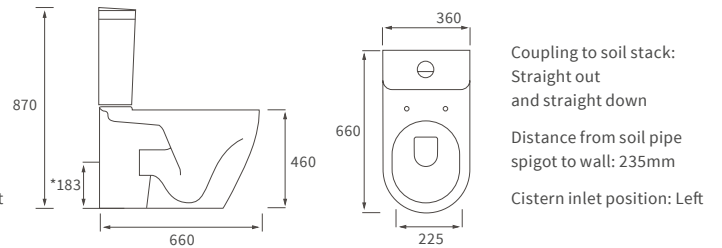

**RIMLESS CLOSE COUPLED PAN AND CISTERN FULLY SHROUDED
COMFORT HEIGHT**

Coupling to soil stack:
Straight out
and straight down
Distance from soil pipe
spigot to wall: 235mm
Cistern inlet position: Left