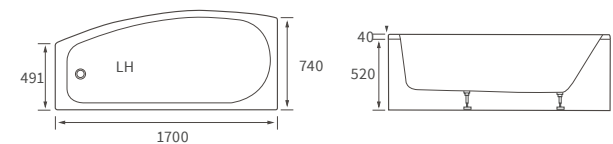

KISMET SINGLE END BATH LH AND RH

Capacity 170 litres

OCALA BATH

Capacity 190 litres

Easy access bath

1690 X 690MM WALK IN EASY ACCESS BATH

Capacity 200 litres

Back to wall baths