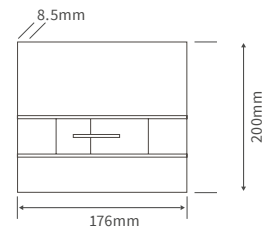

SEGMENT FLUSHPLATE