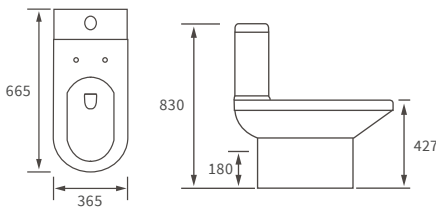

CLOSE COUPLED RIMLESS PAN AND CISTERN

Coupling to soil stack:
Straight out, straight down, Left or Right

Distance from soil pipe spigot to wall: 170mm

Cistern inlet position: Right