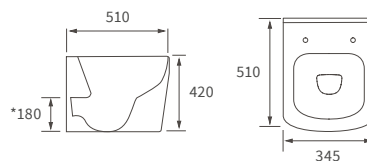

BACK TO WALL PAN SHORT PROJECTION

Back to Wall Pan Coupling to soil stack:
Straight out and straight down

Distance from soil pipe spigot to wall: 105mm

For use with concealed cistern