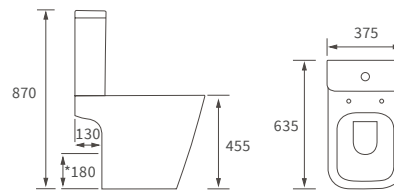

CLOSE COUPLED WC RIMLESS OPEN BACK COMFORT HEIGHT

Coupling to soil stack:
Straight out and
straight down and left
or right

Distance from soil pipe
spigot to wall: 205mm

Cistern inlet position:
Left