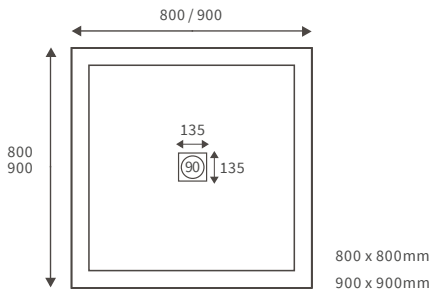

800 x 800mm
900 x 900mm

ANTI-SLIP ULTRASLIM QUADRANT TRAYS

1200 x 800mm

ANTI-SLIP ULTRASLIM OFFSET QUADRANT TRAYS

Ultraslim trays 25mm high

ULTRASLIM SQUARE TRAY

ULTRASLIM RECTANGULAR TRAYS

ULTRASLIM QUADRANT TRAY