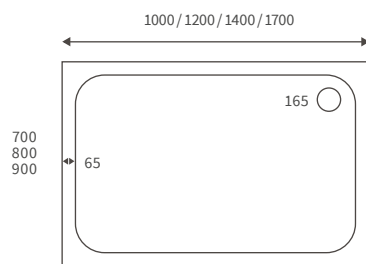

1000 x 800mm 1700 x 700mm
1200 x 800mm 1700 x 800mm
1200 x 900mm 1700 x 900mm

ANTI-SLIP ULTRASLIM RECTANGULAR TRAYS