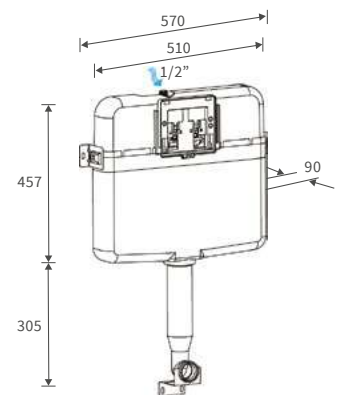

SLIM CONCEALED CISTERN
DIAC0048 Top inlet