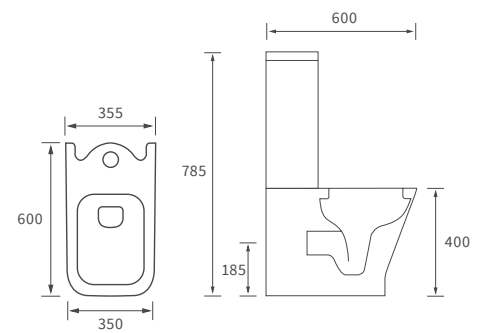

CLOSE COUPLED PAN AND CISTERN
Fully Shrouded
Coupling to soil stack:
Straight out and straight down
Distance from soil pipe spigot to wall: 164mm
Cistern inlet position: Left