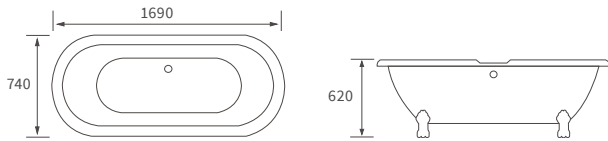

RICHMOND DOUBLE END BATH

Capacity 170 litres