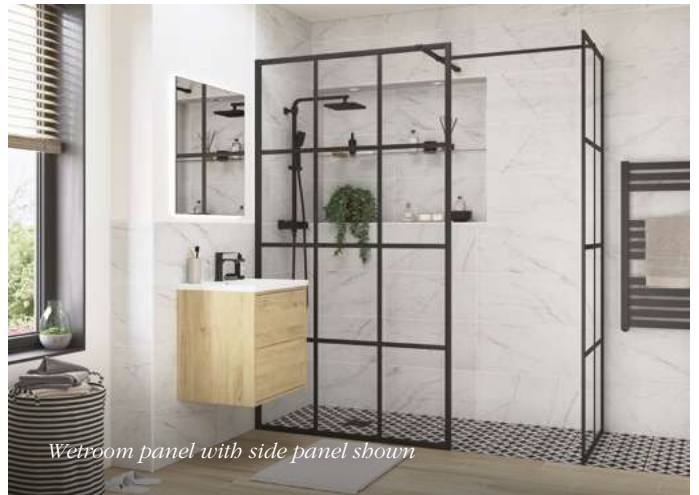

Wetroom Panels

Black Framed Design

Taking inspiration from the popular crittall style windows, our black framed enclosures give a contemporary look.

2000mm high

Wetroom compatible

8mm toughened safety glass

Adjustment for out of true walls

Concealed fixings

Easy Clean glass treatment

Power shower compatible

Approved

Can be installed directly onto a prepared floor in a wetroom or on a tray.

Wetroom panel with side panel shown