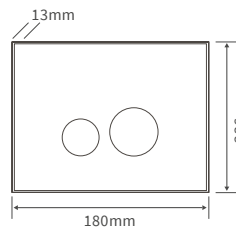

REFLECT FLUSHPLATE