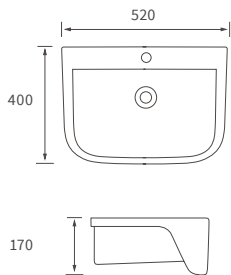

SEMI RECESSED BASIN
520 x 400mm