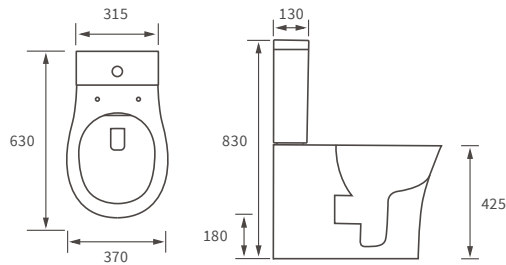

FULLY SHROUDED PAN AND CISTERN

Fully Shrouded

Coupling to soil stack: Straight out and straight down

Distance from soil pipe spigot to wall: 194mm

Cistern inlet position: Right