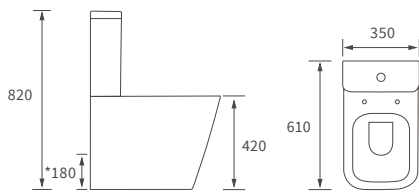

CLOSE COUPLED WC RIMLESS FULLY SHROUDED SHORT PROJECTION

Coupling to soil stack:
Straight out
and straight down

Distance from soil pipe
spigot to wall: 205mm

Cistern inlet position:
Left