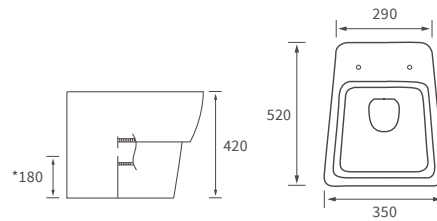

BACK TO WALL PAN

Coupling to soil stack: Straight out and straight down

Distance from soil pipe spigot to wall: 25mm

For use with concealed cistern

Not compatible with Lambra WC unit