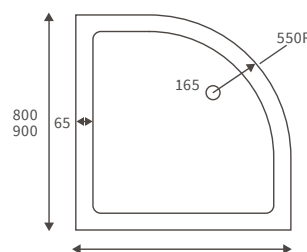

800 x 800mm
900 x 900mm

ANTI-SLIP ULTRASLIM QUADRANT TRAYS

1200 x 800mm

ANTI-SLIP ULTRASLIM OFFSET QUADRANT TRAYS

Ultraslim trays 25mm high

ULTRASLIM SQUARE TRAY

ULTRASLIM RECTANGULAR TRAYS

ULTRASLIM QUADRANT TRAY