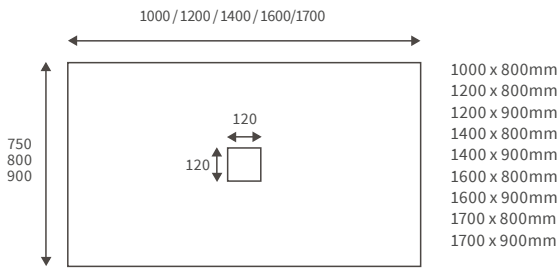

Slate Grey trays 25mm high

RECTANGULAR TRAYS