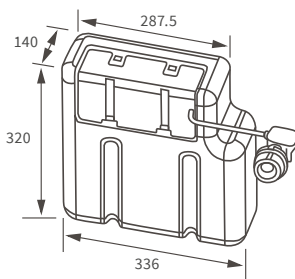

Concealed cisterns

CONCEALED CISTERN - SIDE INLET
DIPC0130 Side inlet