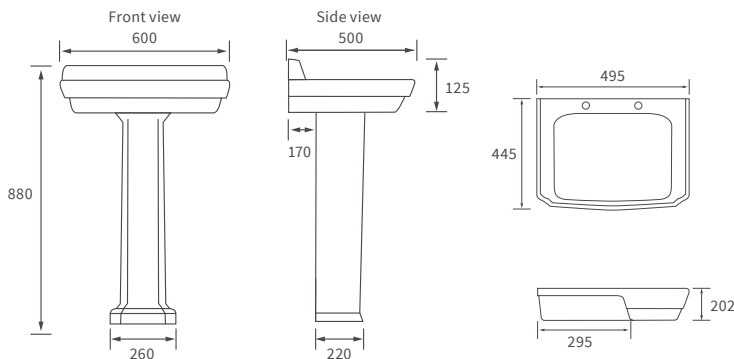

BASIN WITH FULL PEDESTAL

600 x 500mm