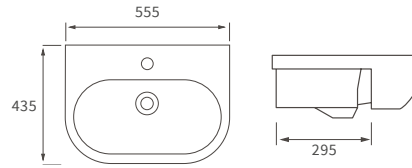

SEMI RECESSED BASIN

555 x 435mm