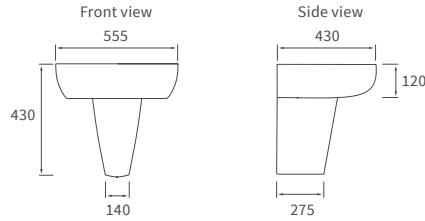

BASIN WITH SEMI PEDESTAL

555 x 430mm