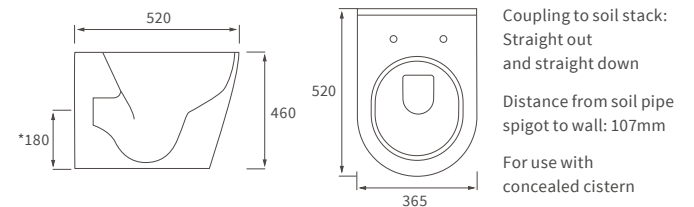

RIMLESS BACK TO WALL PAN COMFORT HEIGHT

Coupling to soil stack:
Straight out
and straight down
Distance from soil pipe
spigot to wall: 107mm
For use with
concealed cistern