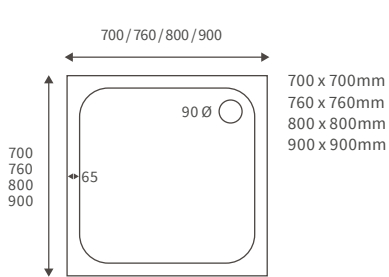

Low profile trays 45mm high

LOW PROFILE SQUARE TRAYS