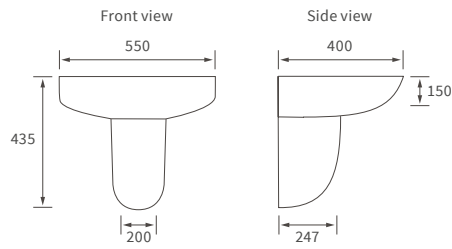

For use with concealed cistern

Not compatible with Lambra or Vista WC units

Tuscany

BASIN WITH FULL PEDESTAL

550 x 400mm

BASIN WITH SEMI PEDESTAL

550 x 400mm

BASIN WITH FULL PEDESTAL