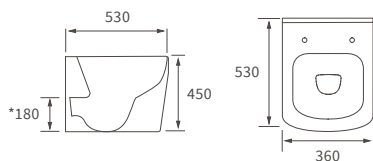

BACK TO WALL PAN COMFORT HEIGHT

Back to Wall Pan Coupling to soil stack:
Straight out and straight down

Distance from soil pipe spigot to wall: 95mm

For use with concealed cistern