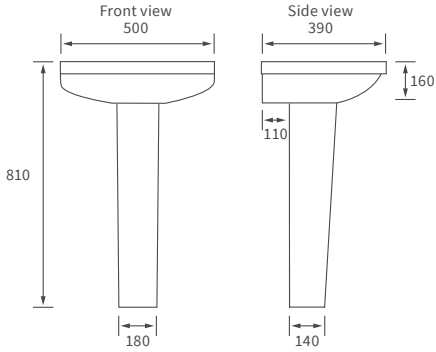

Laurus

BASIN WITH FULL PEDESTAL

500 x 390mm