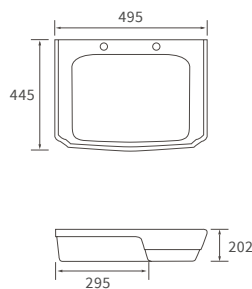

SEMI RECESSED BASIN

495 x 445mm