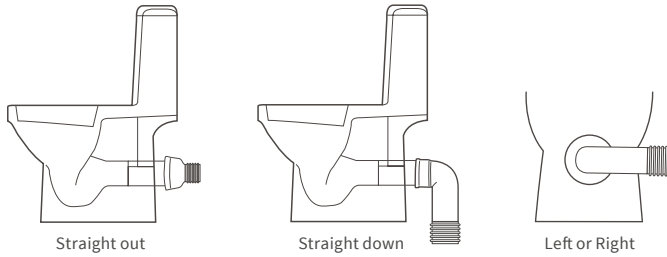

Coupling to soil stack guide