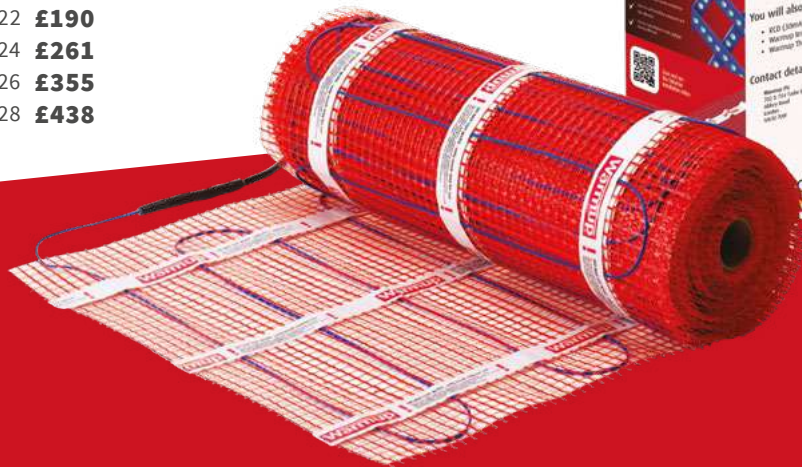

Underfloor heating

With over 30 years of innovative design, Warmup's radiant underfloor heating solutions are trusted for their high-quality design, ease of installation and market-leading warranties.

As the world's best-selling floor heating brand, Warmup's range of energy-efficient electric and water floor heaters and thermostats have been installed in over 2.6 million homes.

All Warmup products feature comprehensive warranties and installation guarantees, and their 24/7, 365 days a year customer support offers you true peace of mind.

Warmup

The world's best-selling floor heating brand™

WARMUP STICKYMAT

The Warmup StickyMat consists of a thin loose wire evenly spaced and taped to sturdy glassfibre mesh with pressure sensitive adhesive. It allows for the fastest and most secure installation of electric underfloor heating. Simply roll out a length, cut, flip and stick down the mesh until the floor area is covered. It is perfect for evenly heating large or regular-shaped rooms.

150 watt undertile sticky heating mat 1m²	DIAC0022	£190
150 watt undertile sticky heating mat 2m²	DIAC0024	£261
150 watt undertile sticky heating mat 3m²	DIAC0026	£355
150 watt undertile sticky heating mat 4m²	DIAC0028	£438

SAFETY Net
Installation-Guarantee