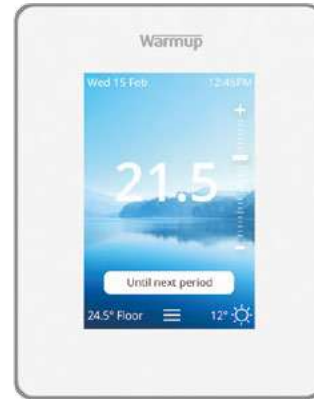

6iE SMART WIFI THERMOSTAT

- Onyx Black   DIUH0014 **£414**
- Bright Porcelain   DIUH0016 **£414**

The 6iE Smart WiFi Thermostat combines advanced technology with premium design and materials to create the ultimate underfloor heating controller. It is quick to install, comes pre-programmed and can be up and running within a matter of minutes.

Featuring the world’s first Smartphone touchscreen on a floor heating controller, the 6iE WiFi Thermostat offers true ease of use - simply scroll and swipe to set your ideal heat schedule. The 6iE can be personalised with custom photo backgrounds and its clean, low-profile design will suit all contemporary homes.