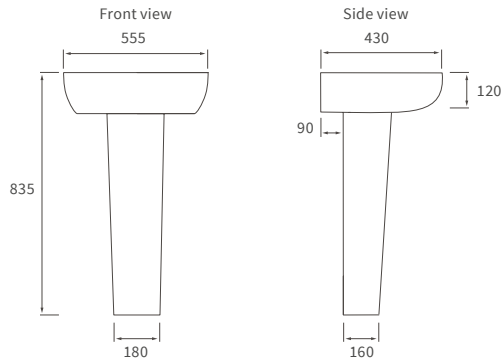

Senna

BASIN WITH FULL PEDESTAL

555 x 430mm