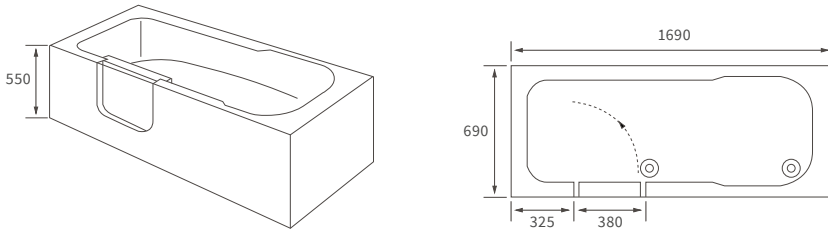

KISMET SINGLE END BATH LH AND RH

Capacity 170 litres

OCALA BATH

Capacity 190 litres

Easy access bath

1690 X 690MM WALK IN EASY ACCESS BATH

Capacity 200 litres

Back to wall baths