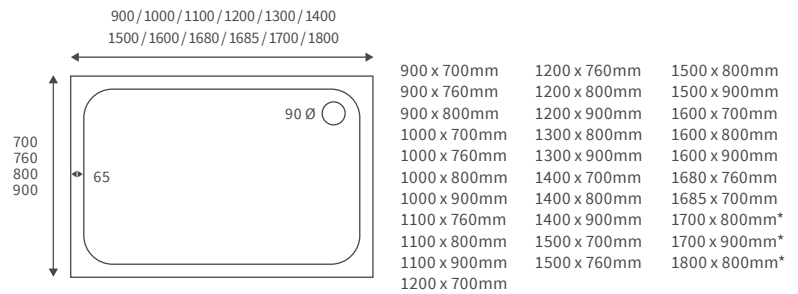

LOW PROFILE RECTANGULAR TRAYS