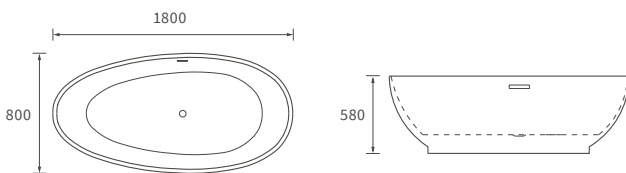

EDMONTON FLOORSTANDING BATH

Capacity 207 litres