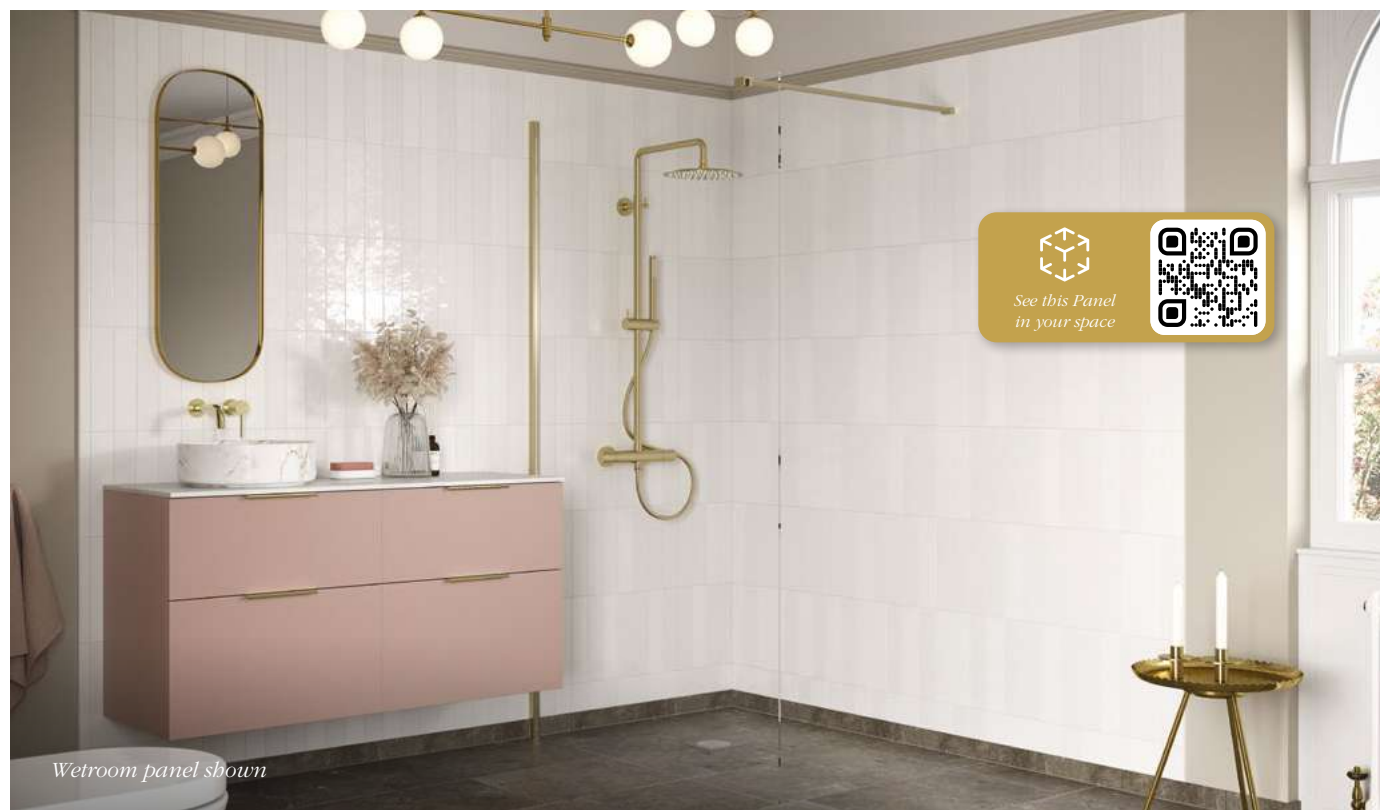

Concealed fixings

Easy Clean glass treatment

Power shower compatible

Approved

Can be installed directly onto a prepared floor in a wetroom or on a tray.

Wetroom Panels Clear Glass, Brushed Brass Profile

Creates a stunning centrepiece in any bathroom.

1950mm high

Wetroom compatible

8mm toughened safety glass

Adjustment for out of true walls

Concealed fixings

Easy Clean glass treatment

Power shower compatible

Approved

Wetroom panel with side panel shown

Can be installed directly onto a prepared floor in a wetroom or on a tray.

Wetroom panel shown

See this Panel
in your space

Browse our full range of complementing trays. Pages 208-213.

Wetroom Panels

Clear Glass, Brushed Brass Profile and Splash Panel

Why not add in a 300mm rotating panel, designed to control splashes in your bathroom.

1950mm high

Wetroom compatible

8mm toughened safety glass