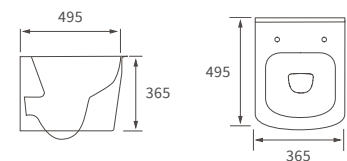

WALL HUNG PAN

Coupling to soil stack: Straight out

Distance from soil pipe spigot to wall: 60mm