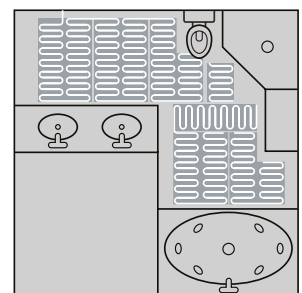

Undertile Heating Mats