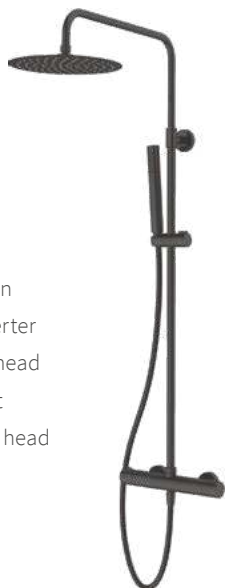

CHROME SQUARE BAR VALVE WITH FIXED HEAD AND RISER THERMOSTATIC
DICM0466
£664

BLACK SHOWER COLUMN WITH FIXED HEAD AND RISER THERMOSTATIC
DICM0518
£854

1. *Min. Pressure 2.0 bar*
2. Matt black finish
   - Integrated ceramic diverter
   - 250mm stainless steel head
   - Single function handset
   - Height adjustable main head
   - 1.5m hose