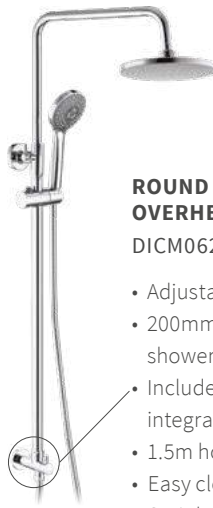

ROUND SHOWER KIT OVERHEAD AND HANDSET
DICM0626 **£251**

- Adjustable riser 870-1200mm
- 200mm ABS with overhead shower and 3 function handset
- Includes diverter and integrated elbow
- 1.5m hose stainless steel
- Easy clean
- Stainless steel riser