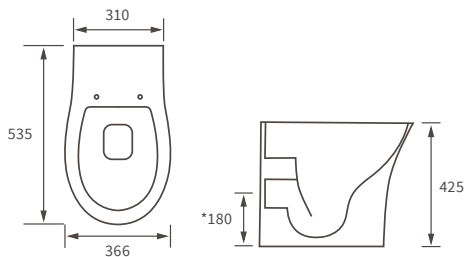

BACK TO WALL PAN

Coupling to soil stack: Straight out and straight down

Distance from soil pipe spigot to wall: 105mm

For use with concealed cistern