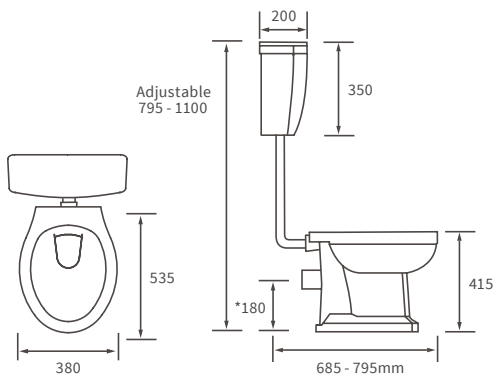

Coupling to soil stack:
Straight out, straight down, Left or Right

Distance from soil pipe spigot to wall: Adjustable

Cistern inlet position: Left

LOW LEVEL PAN AND CISTERN