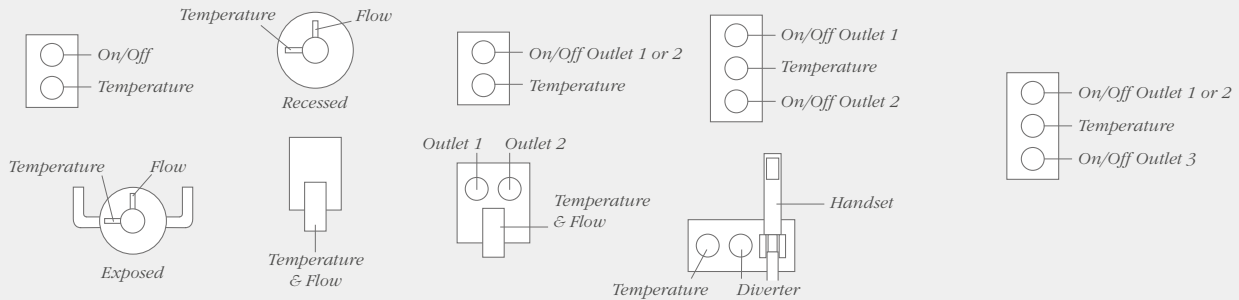

Mixer showers - Create your own

Which shower valve to select...

Create your own - pages 231 and 235

Single outlet

Operates a single outlet only such as a slide rail kit OR a fixed showerhead.

Two outlet

Operate two outlets such as a slide rail kit AND a fixed showerhead independently.

Three outlet

Operates two outlets but gives the option for up to 3 outlet fixtures such as a slide rail kit AND a fixed showerhead AND an overflow bath filler.

ASTRO THERMOSTATIC TWIN SHOWER VALVE

Single Outlet

DICM0592 **£217**

Two Outlet

DICM0594 **£235**

ASTRO THERMOSTATIC TRIPLE SHOWER VALVE

Two Outlet

DICM0600 **£233**

Three Outlet

DICM0602 **£233**

COMET THERMOSTATIC TWIN SHOWER VALVE

Single Outlet

DICM0596 **£217**

Two Outlet

DICM0598 **£235**

COMET THERMOSTATIC TRIPLE SHOWER VALVE

Two Outlet

DICM0604 **£227**

Three Outlet

DICM0606 **£233**