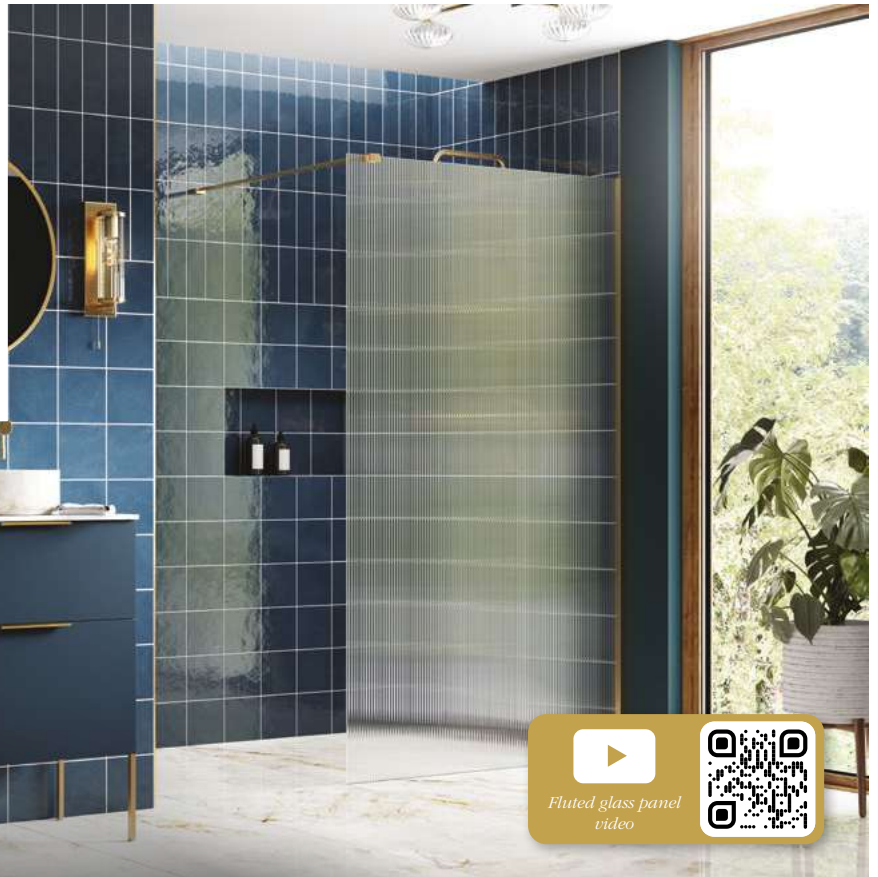

Wetroom Panels Fluted Glass, Brushed Brass Profile

Luxury wetroom panels with soft fluted glass and a stunning brushed brass profile.

1950mm high

Wetroom compatible

8mm toughened safety glass

Adjustment for out of true walls

Concealed fixings

Easy Clean glass treatment

Power shower compatible

Approved

Can be installed directly onto a prepared floor in a wetroom or on a tray.

Wetroom Panels Clear Glass, Brushed Brass Profile

Creates a stunning centrepiece in any bathroom.

1950mm high

Wetroom compatible

8mm toughened safety glass

Adjustment for out of true walls

Concealed fixings

Easy Clean glass treatment

Power shower compatible

Approved