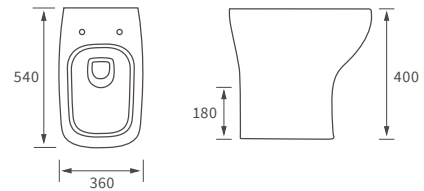

BACK TO WALL PAN
Coupling to soil stack: Straight out and straight down
Distance from soil pipe spigot to wall: 30mm
For use with concealed cistern