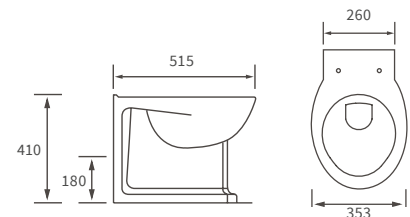

BACK TO WALL PAN

Coupling to soil stack: Straight out and straight down
Distance from soil pipe spigot to wall: 100mm
For use with concealed cistern