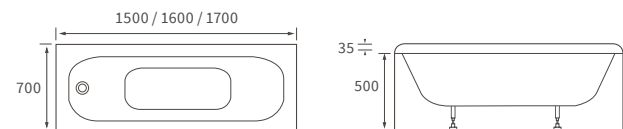

EUROWA STEEL BATH SINGLE END BATH

Capacity 1500mm - 131 litres, 1600mm - 142 litres, 1700mm - 162 litres