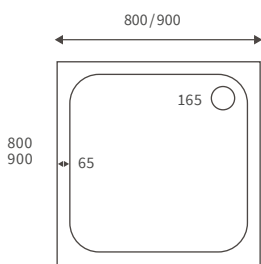

Anti-slip ultraslim trays 25mm high

800 x 800mm
900 x 900mm

ANTI-SLIP ULTRASLIM SQUARE TRAYS