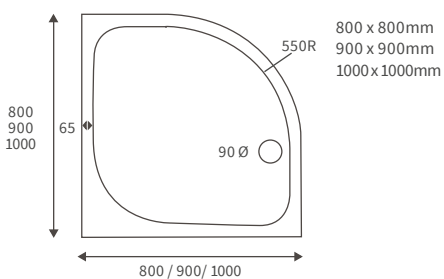

LOW PROFILE QUADRANT TRAYS