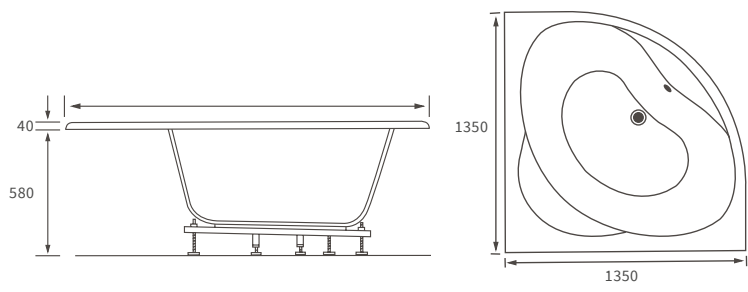

TYBEE CORNER BATH

Capacity 390 litres