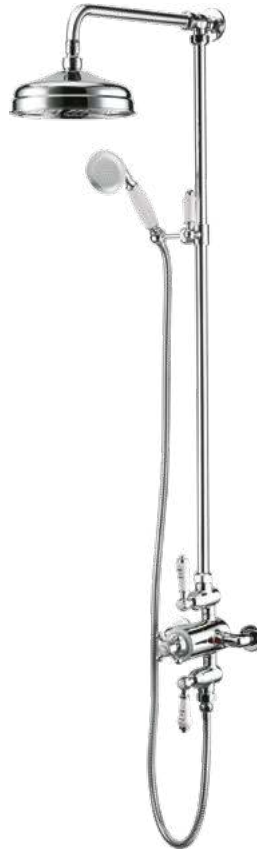

Berwick mixer packs

Berwick Pack 1

BERWICK CONCENTRIC SINGLE OUTLET AND RISER KIT

DICM0588 **£383**

- Single outlet thermostatic mixer
- Adjustable riser kit with traditional handset
- Minimum pressure 0.5 bar

Berwick Pack 2

BERWICK CONCENTRIC SINGLE OUTLET AND OVERHEAD SHOWER

DICM0590 **£422**

- Single outlet thermostatic mixer
- Adjustable rail with 200mm pivot brass showerhead
- Minimum pressure 0.5 bar

BERWICK TRADITIONAL EXPOSED TWO OUTLET WITH HEAD AND RISER KIT

DICM0690 **£530**

- Two outlet thermostatic mixer
- Adjustable rail with 200mm brass showerhead
- Minimum pressure 0.1 bar

BERWICK BRUSHED BRASS THERMOSTATIC SHOWER KIT

DICM0708 **£561**

- Two outlet thermostatic mixer
- Adjustable rail with 200mm brass showerhead
- Minimum pressure 0.1 bar