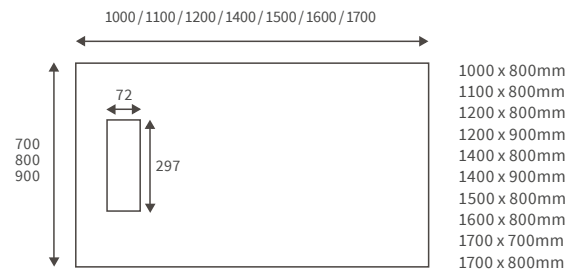

Linear trays 25mm high

LINEAR TRAYS