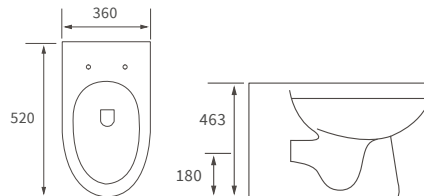

BACK TO WALL RIMLESS PAN COMFORT HEIGHT

Coupling to soil stack:
Straight out, straight down

Distance from soil pipe spigot to wall: 110mm

For use with concealed cistern

Not compatible with Lambra or Vista WC units