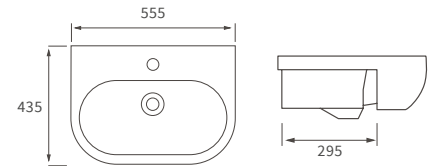

SEMI RECESSED BASIN

555 x 435mm