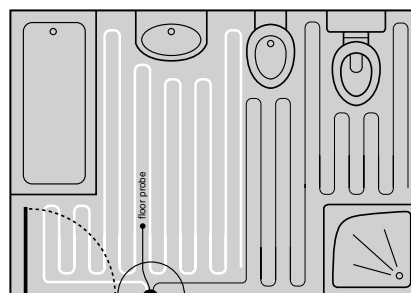

Undertile Wire System can be configured around any shape

Undertile Heating Mats

Radiators

ITEM	DIMENSIONS	FINISH	BTU'S	WATTS	ELEMENT	CENTRES	CODE
Grada Curved	W500 x H800 x D30mm	Chrome	860	252	150	450	DIRA0164
Grada Curved	W500 x H1200 x D30mm	Chrome	1341	393	300	450	DIRA0166
Grada Curved	W500 x H1600 x D30mm	Chrome	1799	527	300	450	DIRA0168
Grada Curved	W600 x H800 x D30mm	Chrome	980	287	150	550	DIRA0170
Grada Curved	W600 x H1200 x D30mm	Chrome	1543	452	300	550	DIRA0172
Grada Curved	W600 x H1600 x D30mm	Chrome	2085	611	300	550	DIRA0174
Grada Curved	W500 x H1200 x D30mm	Anthracite	2027	594	300	450	DIRA0178
Grada Curved	W500 x H1600 x D30mm	Anthracite	2713	795	300	450	DIRA0180
Grada Straight	W500 x H800 x D30mm	Chrome	860	252	150	450	DIRA0140
Grada Straight	W500 x H1200 x D30mm	Chrome	1341	393	300	450	DIRA0142
Grada Straight	W500 x H1600 x D30mm	Chrome	1799	527	300	450	DIRA0144
Grada Straight	W600 x H800 x D30mm	Chrome	980	287	150	550	DIRA0146
Grada Straight	W600 x H1200 x D30mm	Chrome	1543	452	300	550	DIRA0148
Grada Straight	W600 x H1600 x D30mm	Chrome	2085	611	300	550	DIRA0150
Grada Straight	W500 x H800 x D30mm	Anthracite	1270	372	150	450	DIRA0152
Grada Straight	W500 x H1200 x D30mm	Anthracite	2027	594	300	450	DIRA0154
Grada Straight	W500 x H1600 x D30mm	Anthracite	2713	795	300	450	DIRA0156
Grada Straight	W600 x H800 x D30mm	Anthracite	1457	427	150	550	DIRA0158
Grada Straight	W600 x H1200 x D30mm	Anthracite	2324	681	300	550	DIRA0160
Grada Straight	W600 x H1600 x D30mm	Anthracite	3136	919	300	550	DIRA0162
Grada Straight	W500 x H800 x D30mm	Black	1270	372	150	450	DIRA0252
Grada Straight	W500 x H1200 x D30mm	Black	2027	594	300	450	DIRA0254
Grada Straight	W600 x H1200 x D30mm	Black	2324	681	300	550	DIRA0258
Grada Straight	W500 x H800 x D30mm	Brushed Brass	1062	311	150	450	DIRA0284
Grada Straight	W500 x H1200 x D30mm	Brushed Brass	1765	518	300	450	DIRA0286
Grada Straight	W500 x H1600 x D30mm	Brushed Brass	2153	631	300	450	DIRA0288
Modal	W309 x H1800 x D45mm	Anthracite	2446	717	n/a	309	DIRA0210
Quadrata	W550 x H1080 x D49mm	Chrome	1464	429	n/a	50	DIRA0204
Quadrata	W550 x H1080 x D49mm	Anthracite	2177	638	n/a	50	DIRA0206
Qubos	W500 x H690 x D30mm	Chrome	966	283	150	470	DIRA0184
Qubos	W500 x H1110 x D30mm	Chrome	1389	407	300	470	DIRA0186
Qubos	W500 x H1420 x D30mm	Chrome	1860	545	300	470	DIRA0188
Qubos	W500 x H690 x D30mm	Anthracite	1365	400	150	470	DIRA0190
Qubos	W500 x H1110 x D30mm	Anthracite	2171	636	300	470	DIRA0192
Qubos	W500 x H1420 x D30mm	Anthracite	2887	846	300	470	DIRA0194
Rhondi	W500 x H800 x D50mm	Chrome	912	267	n/a	50	DIRA0182
Eterno ²	W673 x H963 x D230mm	White	1778	521	n/a	528	DIRA0218
Eterno ²	W538 x H963 x D230mm	White	1246	365	n/a	393	DIRA0220