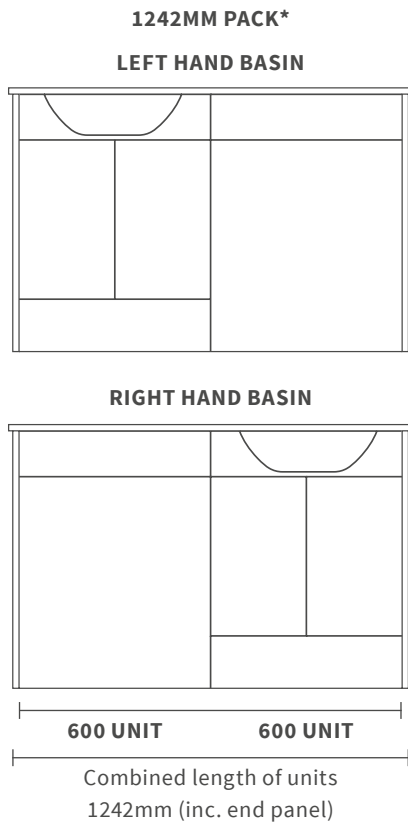

Fitted Furniture Useful information for integrated basin packs

*Pack includes one piece resin basin (1 tap hole), 600mm basin unit, 600mm WC unit, 2 end panels and plinth.

**Pack includes one piece resin basin (1 tap hole), 600mm basin unit, 300mm 3 drawer unit, 600mm WC unit, 2 end panels and plinth.

OR

Pack includes one piece resin basin (1 tap hole), 600mm basin unit, 300mm 1 door base unit, 600mm WC unit, 2 end panels and plinth.

(FOR BENITA)

Pack includes one piece resin basin (1 tap hole), 600mm basin unit, 300mm 1 door, 1 drawer unit, 600mm WC unit, 2 end panels and plinth.

OR

Pack includes one piece resin basin (1 tap hole), 600mm basin unit, 300mm 1 door base unit, 600mm WC unit, 2 end panels and plinth.

Texture

DESCRIPTION	MATT WHITE	MATT GRAPHITE GREY	PRICE
300mm 3 Drawer Unit	DIFT2366	DIFT2390	£625
300mm 1 Door Base Unit	DIFT2368	DIFT2392	£333
300mm 1 Door Wall Unit	DIFT2370	DIFT2394	£302
600mm 3 Drawer Unit	DIFT2372	DIFT2396	£712
600mm 2 Door Basin Unit	DIFT2374	DIFT2398	£436
300mm 2 Door Tall Unit	DIFT2376	DIFT2400	£641
600mm 2 Door Wall Unit	DIFT2378	DIFT2402	£395
600mm 2 Door Mirrored Wall Unit	DIFT2380	DIFT2404	£405
600mm WC Unit	DIFT2382	DIFT2406	£369
2.4m Plinth (height 150mm)	DIFT2384	DIFT2408	£82
Base End Panel 330 x 900mm	DIFT2386	DIFT2410	£138
Tall End Panel 330 x 2200mm	DIFT2388	DIFT2412	£272
Over Handle 200mm Matt Black (Single)	DIFH0042		£30
Over Handle 200mm Brushed Brass (Single)	DIFH0044		£30
Over Handle 200mm Chrome (Single)	DIFH0046		£30
D Handle 330mm Matt Black (Single)	DIFH0050		£36
D Handle 330mm Brushed Brass (Single)	DIFH0048		£36
D Handle 170mm Matt Black (Single)	DIFH0066		£15
D Handle 170mm Brushed Brass (Single)	DIFH0064		£15

Texture worktops, see page 333.

For more information on integrated basin packs, see page 329.