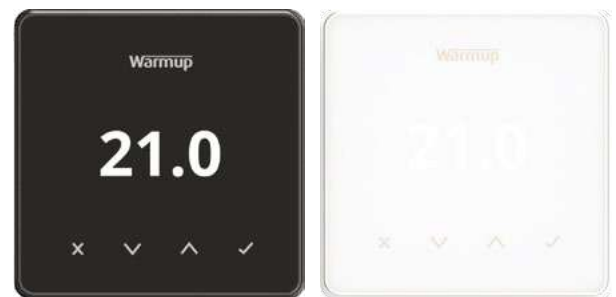

ELEMENT WIFI THERMOSTAT

- Dark Chrome   DIUH0018 **£290**
- Rose Gold   DIUH0020 **£290**

The Element WiFi Thermostat has been designed with simplicity and stylish functionality in mind. It brings energy-efficient heating control to all Warmup floor heaters. Combining Smart technology with simple, contemporary design, the Element WiFi Thermostat is the perfect all-rounder to control Warmup heating systems.

The Element WiFi Thermostat utilises simple touch buttons for accurate control of your underfloor heating system. Its sleek, unobtrusive design will suit any home décor.

SmartGeo technology learns the end-user’s routines; offering radiant warmth at the right temperature, at the right time, automatically. Plus, with energy-monitoring functionality and the ability to be controlled remotely, using the Element with Warmup’s ‘MyHeating’ and ‘AutoSwitch’ smartphone apps, Element can reduce energy usage by 25% and help save money on the user’s energy bills.