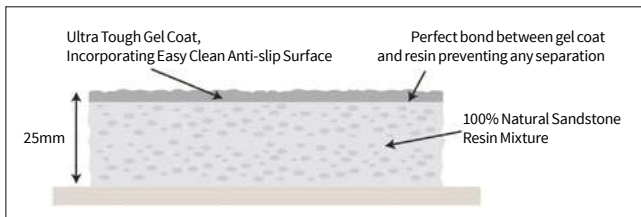

Ultrathin Anti-Slip *shower trays*

Reassurance for the whole family

ADJUSTABLE SQUARE WASTE COVER

EASY-FIT LEG SYSTEM

PERMANENT ANTI-SLIP

- Patent Protected unique surface built into the tray
- Market leading Anti-slip rating - almost twice the industry standard
- Lifetime Anti-slip guarantee. No need to reapply later
- Handmade in the UK
- 25mm ultra low profile - 100% natural stone resin
- Suitable for less-abled
- Dedicated high-flow, self cleaning vortex waste unit (30L per min)
- Easy to fit
- Suitable for hotels, commercial contracts and domestic applications