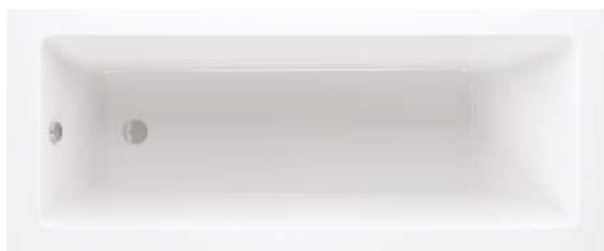

NAVARRE BATH

0 tap hole

- DIBRP0026 1500 x 700mm **£279**
- DIBRP0028 1600 x 700mm **£281**
- DIBRP0030 1700 x 700mm **£286**
- DIBRP0032 1700 x 750mm **£296**
- DIBRP0034 1800 x 800mm **£327**

Supercast®

0 tap hole

- -
- -
- DIBSHP0002C 1700 x 700mm **£388**
- DIBSHP0004C 1700 x 750mm **£399**