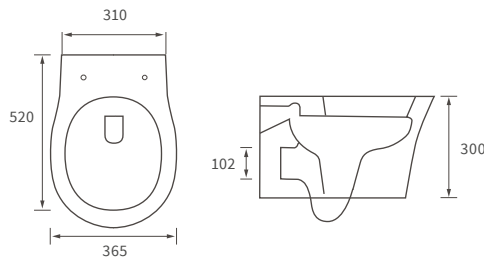

WALL HUNG PAN

Coupling to soil stack: Straight out and straight down

Distance from soil pipe spigot to wall: 75mm

For use with concealed cistern