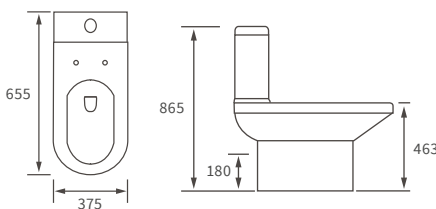

CLOSED COUPLED RIMLESS PAN AND CISTERN COMFORT HEIGHT

Coupling to soil stack:
Straight out, straight down, Left or Right

Distance from soil pipe spigot to wall: 150mm

Cistern inlet position: Right