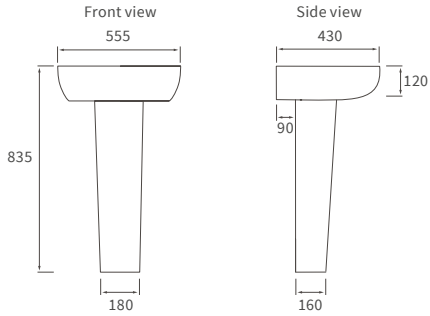

Cilantro

BASIN WITH FULL PEDESTAL

555 x 430mm