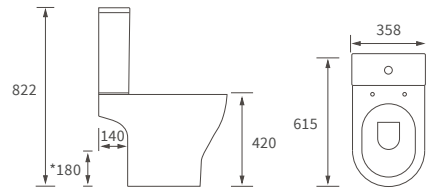

Coupling to soil stack:
Straight out,
straight down,
Left or Right

Distance from soil pipe
spigot to wall: 190mm

Cistern inlet position: Right

Coupling to soil stack:
Straight out and straight
down and left and right

Distance from soil pipe
spigot to wall: 190mm

Cistern inlet position: Right

RIMLESS CLOSE COUPLED PAN AND CISTERN OPEN BACK