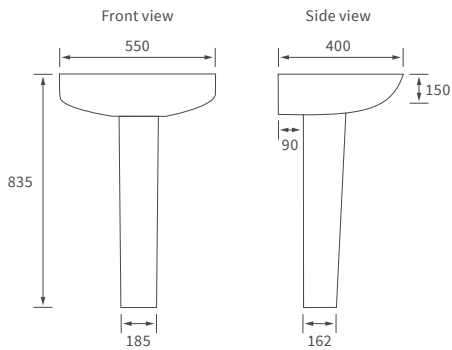

For use with concealed cistern

Not compatible with Lambra or Vista WC units

Tuscany

BASIN WITH FULL PEDESTAL

550 x 400mm

BASIN WITH SEMI PEDESTAL

550 x 400mm

BASIN WITH FULL PEDESTAL