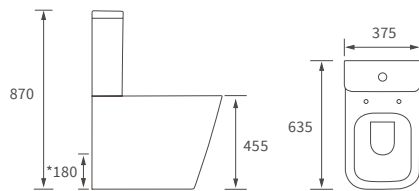

Tilia

CLOSE COUPLED WC RIMLESS COMFORT HEIGHT FULLY SHROUDED

Coupling to soil stack:
Straight out
and straight down

Distance from soil pipe
spigot to wall: 205mm

Cistern inlet position:
Left