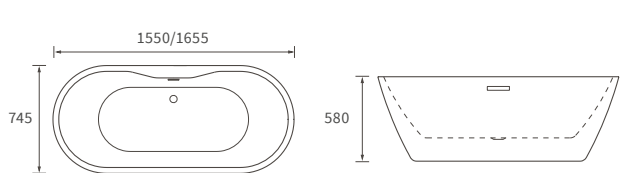

HARLESDEN FLOORSTANDING BATH

Capacity 1550 x 745 x 580mm - 200 litres

Capacity 1655 x 745 x 580mm - 220 litres