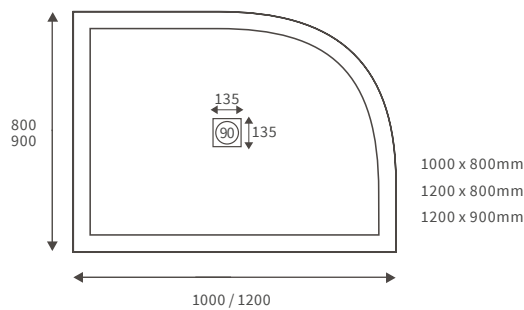

800 x 800mm
900 x 900mm

ANTI-SLIP ULTRASLIM QUADRANT TRAYS

1200 x 800mm

ANTI-SLIP ULTRASLIM OFFSET QUADRANT TRAYS

Ultraslim trays 25mm high

ULTRASLIM SQUARE TRAY

ULTRASLIM RECTANGULAR TRAYS

ULTRASLIM QUADRANT TRAY