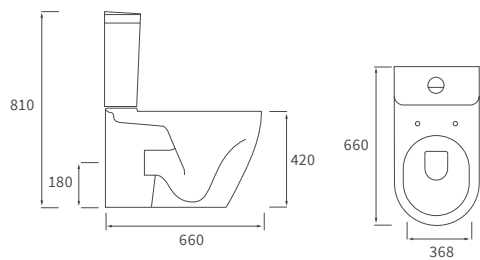

Coupling to soil stack:
Straight out and straight down

Distance from soil pipe spigot to wall: 235mm Cistern inlet position: Left

CLOSE COUPLED PAN AND CISTERN

Fully shrouded