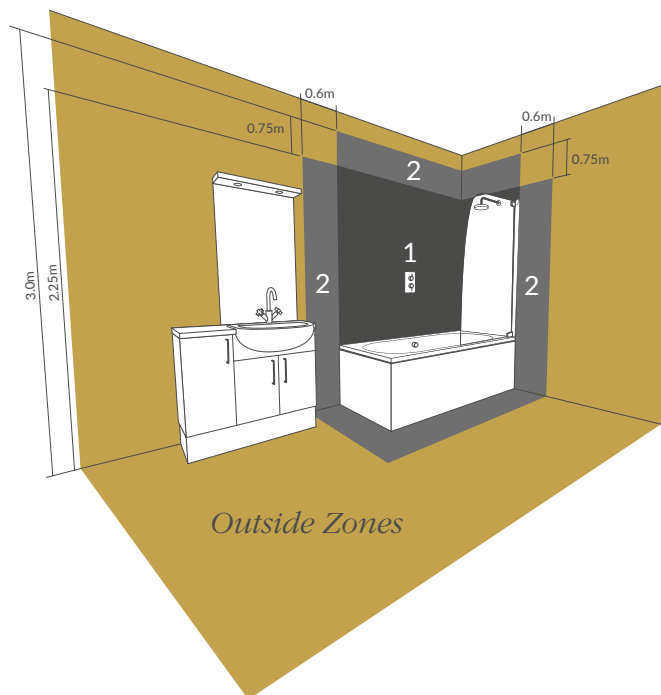

Lighting

Our stunning collection of bathroom lights are all IP44 rated and so suitable for use in zone two.

Zone 1

Electrical fittings in this zone require a separate extra low voltage and a minimum rating of IP65 (splash-proof).

Zone 2

Electrical fittings in this zone require a minimum rating of IP44 (splash-proof).

Outside Zones

Electrical fittings in this zone require no IP rating (unless cleaned by water jets).