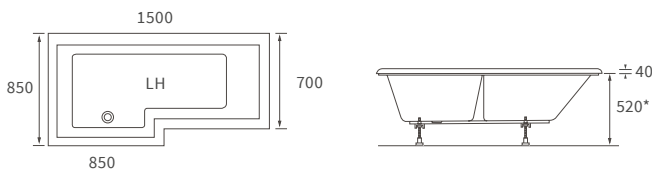

Overall height including screen 2050mm. Capacity 180 litres

*520mm with acrylic panel, 480mm with wood panel

NAVARRE 1500 L SHAPE SHOWER BATH LH AND RH

Overall height including screen 2050mm. Capacity 160 litres