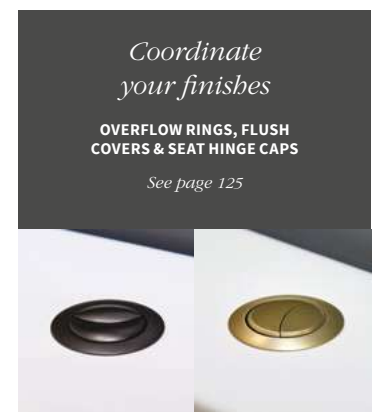

Tuscany

Modern style, ideal for families

Our widest range comes in a modern style, and is a versatile solution for any family bathroom size and shape.

Back to Wall WC

Wall Hung WC

with Soft Close Seat†
DIPTP0242 **£179**

Basins