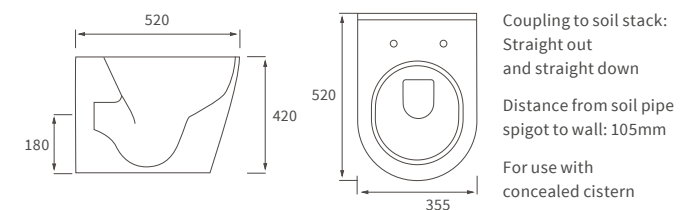

BACK TO WALL PAN

Coupling to soil stack:
Straight out
and straight down
Distance from soil pipe
spigot to wall: 105mm
For use with
concealed cistern

*180mm (+/-5mm).