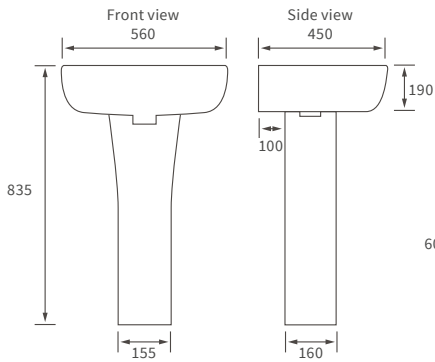

Cedarwood

BASIN WITH FULL PEDESTAL
560 x 450mm