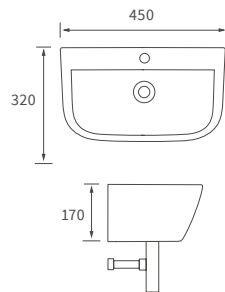

CLOAKROOM BASIN
450 x 320mm