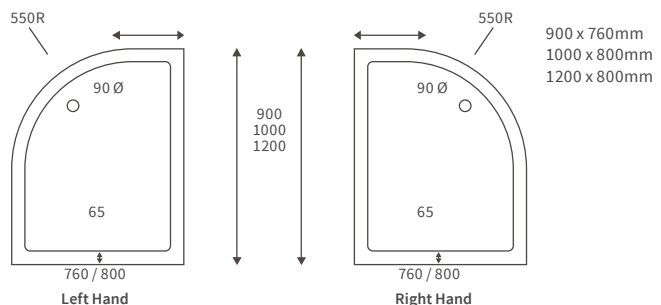

LOW PROFILE OFFSET QUADRANT TRAYS

*Tray waste is in a central position on this size tray