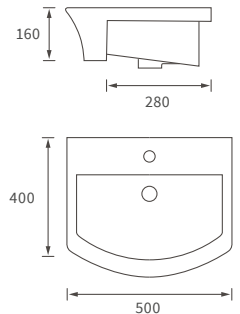

SEMI RECESSED BASIN

500 x 400mm