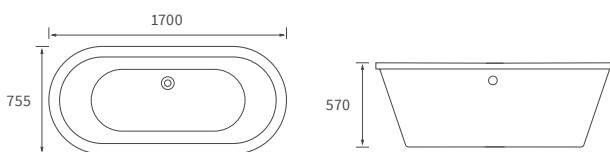

SAVOY SKIRTED BATH

Capacity 180 litres