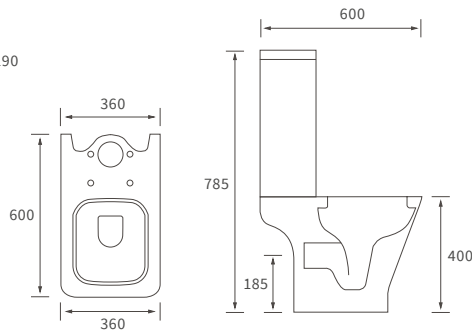

CLOSE COUPLED PAN AND CISTERN
Open back
Coupling to soil stack:
Straight out and straight down
Distance from soil pipe spigot to wall: 155mm
Cistern inlet position: Left