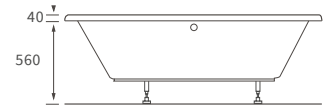

SARASOTA BACK TO WALL BATH

Capacity 1695 x 745mm - 195 litres

Capacity 1500 x 745mm - 165 litres