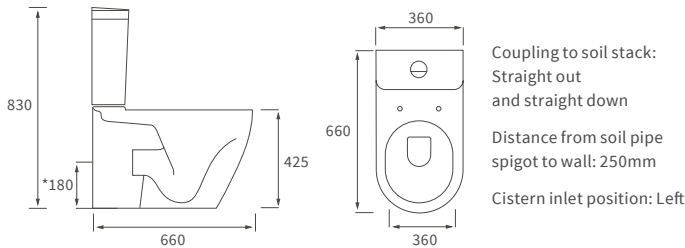

RIMLESS CLOSE COUPLED PAN AND CISTERN FULLY SHROUDED

Coupling to soil stack:
Straight out
and straight down
Distance from soil pipe
spigot to wall: 250mm
Cistern inlet position: Left