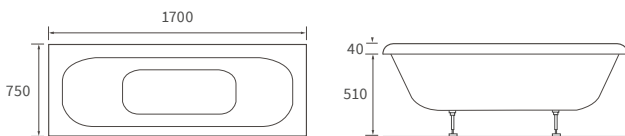

Double end baths

MALONE LUXURY DOUBLE END BATH

Capacity 225 litres