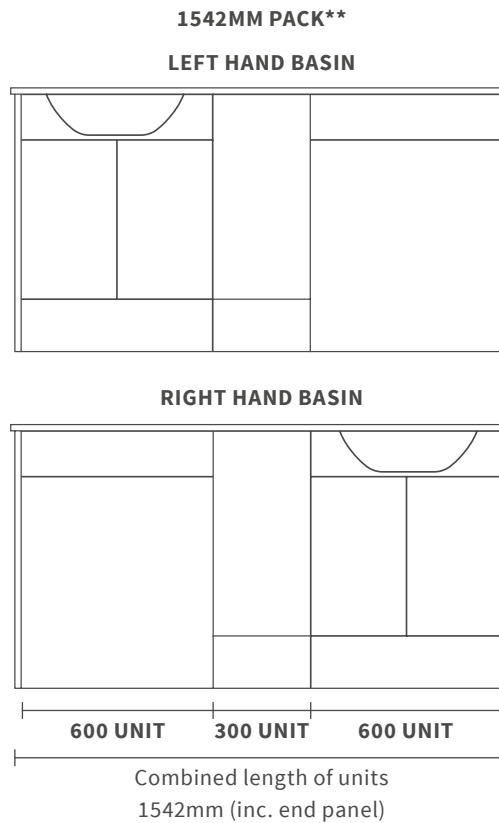

Fitted Furniture Useful information for integrated basin packs

*Pack includes one piece resin basin (1 tap hole), 600mm basin unit, 600mm WC unit, 2 end panels and plinth.

**Pack includes one piece resin basin (1 tap hole), 600mm basin unit, 300mm 3 drawer unit, 600mm WC unit, 2 end panels and plinth.

OR

Pack includes one piece resin basin (1 tap hole), 600mm basin unit, 300mm 1 door base unit, 600mm WC unit, 2 end panels and plinth.

(FOR BENITA)

Pack includes one piece resin basin (1 tap hole), 600mm basin unit, 300mm 1 door, 1 drawer unit, 600mm WC unit, 2 end panels and plinth.

OR

Pack includes one piece resin basin (1 tap hole), 600mm basin unit, 300mm 1 door base unit, 600mm WC unit, 2 end panels and plinth.

Texture

DESCRIPTION	MATT WHITE	MATT GRAPHITE GREY	PRICE
300mm 3 Drawer Unit	DIFT2366	DIFT2390	£625
300mm 1 Door Base Unit	DIFT2368	DIFT2392	£333
300mm 1 Door Wall Unit	DIFT2370	DIFT2394	£302
600mm 3 Drawer Unit	DIFT2372	DIFT2396	£712
600mm 2 Door Basin Unit	DIFT2374	DIFT2398	£436
300mm 2 Door Tall Unit	DIFT2376	DIFT2400	£641
600mm 2 Door Wall Unit	DIFT2378	DIFT2402	£395
600mm 2 Door Mirrored Wall Unit	DIFT2380	DIFT2404	£405
600mm WC Unit	DIFT2382	DIFT2406	£369
2.4m Plinth (height 150mm)	DIFT2384	DIFT2408	£82
Base End Panel 330 x 900mm	DIFT2386	DIFT2410	£138
Tall End Panel 330 x 2200mm	DIFT2388	DIFT2412	£272
Over Handle 200mm Matt Black (Single)	DIFH0042		£30
Over Handle 200mm Brushed Brass (Single)	DIFH0044		£30
Over Handle 200mm Chrome (Single)	DIFH0046		£30
D Handle 330mm Matt Black (Single)	DIFH0050		£36
D Handle 330mm Brushed Brass (Single)	DIFH0048		£36
D Handle 170mm Matt Black (Single)	DIFH0066		£15
D Handle 170mm Brushed Brass (Single)	DIFH0064		£15

Texture worktops, see page 333.

For more information on integrated basin packs, see page 329.