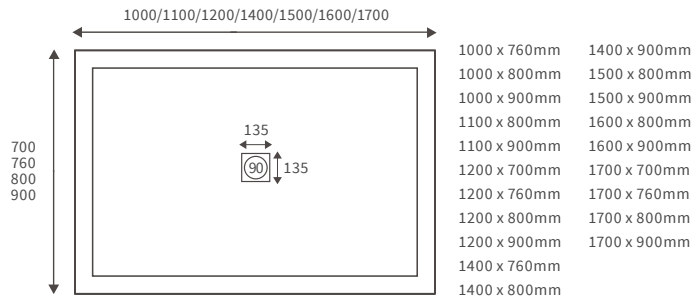

800 x 800mm
900 x 900mm

ANTI-SLIP ULTRASLIM QUADRANT TRAYS

1200 x 800mm

ANTI-SLIP ULTRASLIM OFFSET QUADRANT TRAYS

Ultraslim trays 25mm high

ULTRASLIM SQUARE TRAY

ULTRASLIM RECTANGULAR TRAYS

ULTRASLIM QUADRANT TRAY