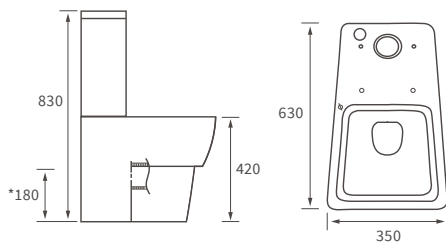

CLOSE COUPLED PAN AND CISTERN

Coupling to soil stack: Straight out and straight down

Distance from soil pipe spigot to wall: 225mm

Cistern inlet position: Left