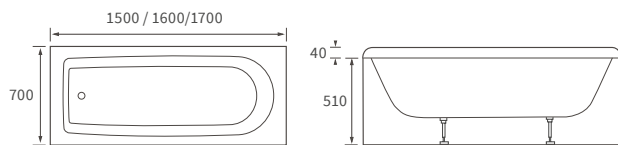

MIAMI SINGLE END BATH

Capacity 1500 x 700mm - 160 litres, 1600 x 700mm - 170 litres, 1700 x 700mm - 180 litres