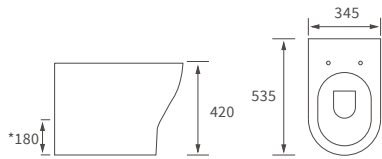

RIMLESS BACK TO WALL PAN

Coupling to soil stack: Straight out and straight down

Distance from soil pipe spigot to wall: 105mm

For use with concealed cistern