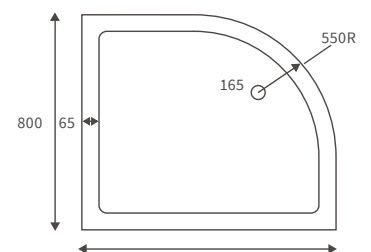

800 x 800mm
900 x 900mm

ANTI-SLIP ULTRASLIM QUADRANT TRAYS

1200 x 800mm

ANTI-SLIP ULTRASLIM OFFSET QUADRANT TRAYS

Ultraslim trays 25mm high

ULTRASLIM SQUARE TRAY

ULTRASLIM RECTANGULAR TRAYS

ULTRASLIM QUADRANT TRAY