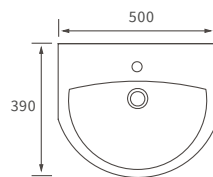

SEMI RECESSED BASIN

500 x 390mm