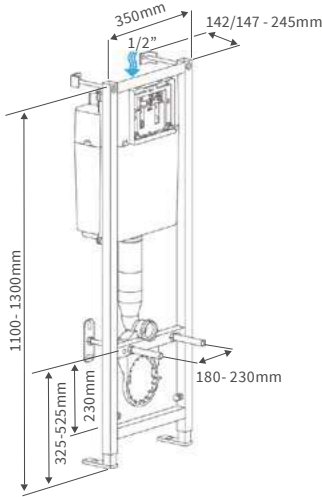

Wall hung frames, concealed cisterns & flush plates

WALL HUNG WC FRAME
Incl. Cistern