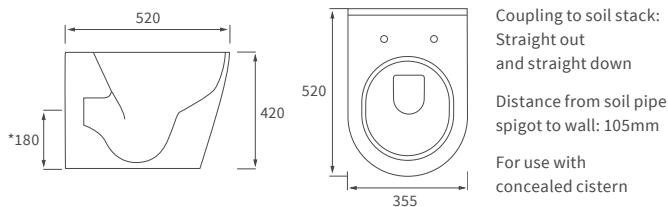

RIMLESS BACK TO WALL PAN

Coupling to soil stack:
Straight out
and straight down
Distance from soil pipe
spigot to wall: 105mm
For use with
concealed cistern