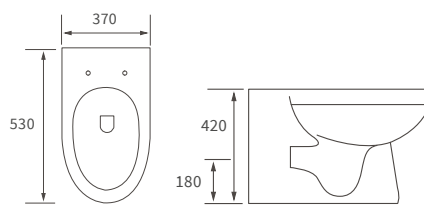

BACK TO WALL RIMLESS PAN

Coupling to soil stack:
Straight out and straight down

Distance from soil pipe spigot to wall: 110mm

For use with concealed cistern