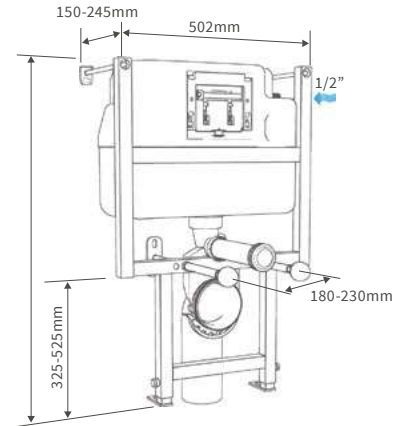

LOW HEIGHT WC FRAME
Incl. Cistern