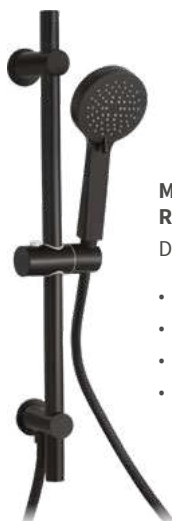

MATT BLACK RISER RAIL KIT
DICM0722 **£124**

- 500mm slider rail
- 3 mode handset
- 1.5m flexi hose
- Integrated wall elbow