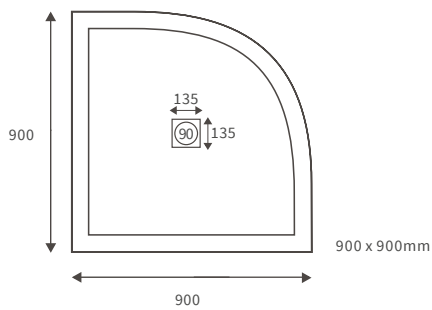

800 x 800mm
900 x 900mm

ANTI-SLIP ULTRASLIM QUADRANT TRAYS

1200 x 800mm

ANTI-SLIP ULTRASLIM OFFSET QUADRANT TRAYS

Ultraslim trays 25mm high

ULTRASLIM SQUARE TRAY

ULTRASLIM RECTANGULAR TRAYS

ULTRASLIM QUADRANT TRAY