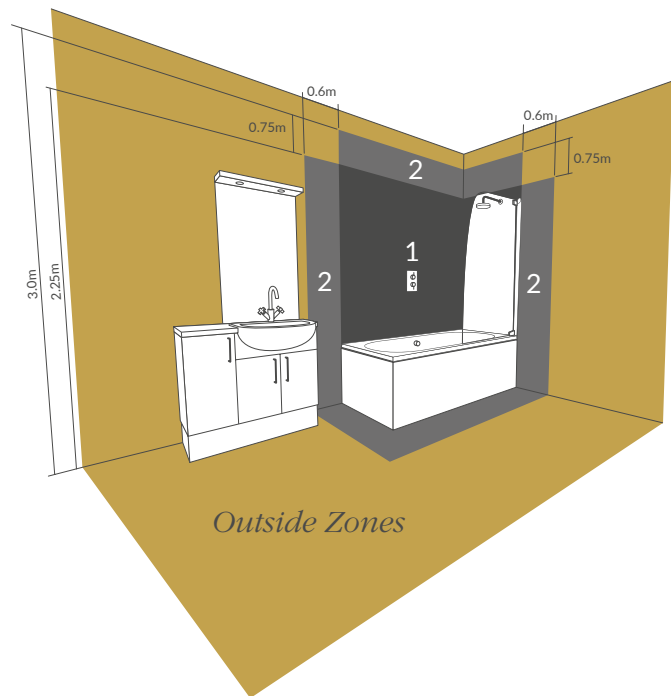

COMBINATION BOILERS

These are high pressure systems and are usually set to operate between 0.8 to 1.5 bar. Minimum and maximum pressure can be checked with the manufacturer however most boilers have a gauge to show what pressure it is operating at. Combination boilers have an integrated pump so if the water pressure is too low for your required application, adding another pump can damage the boiler.

SEALED/UNVENTED SYSTEMS

These are modern systems. If you have a hot water tank, but you don't have a cold water tank (cistern) in your loft or garage, this is an unvented high pressure system. They are quite uncommon as they are more expensive however they can usually deliver around 3.0 bar of water pressure.

Mirrors & lighting

Zone 1

Electrical fittings in this zone require a separate extra low voltage and a minimum rating of IP65 (splash-proof).

Zone 2

Electrical fittings in this zone require a minimum rating of IP44 (splash-proof).

Outside Zones

Electrical fittings in this zone require no IP rating (unless cleaned by water jets).