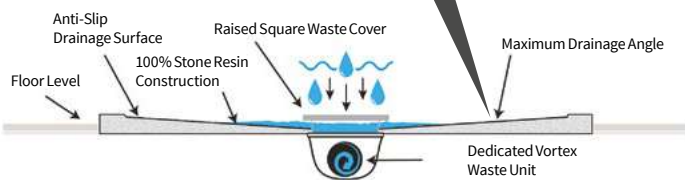

Ultrathin Anti-Slip *shower trays*

Reassurance for the whole family

ADJUSTABLE SQUARE WASTE COVER

EASY-FIT LEG SYSTEM

PERMANENT ANTI-SLIP

- Patent Protected unique surface built into the tray
- Market leading Anti-slip rating - almost twice the industry standard
- Lifetime Anti-slip guarantee. No need to reapply later
- Handmade in the UK
- 25mm ultra low profile - 100% natural stone resin
- Suitable for less-abled
- Dedicated high-flow, self cleaning vortex waste unit (30L per min)
- Easy to fit
- Suitable for hotels, commercial contracts and domestic applications