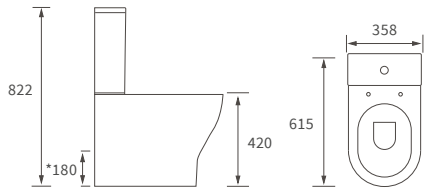

RIMLESS CLOSE COUPLED PAN AND CISTERN FULLY SHROUDED

Lily