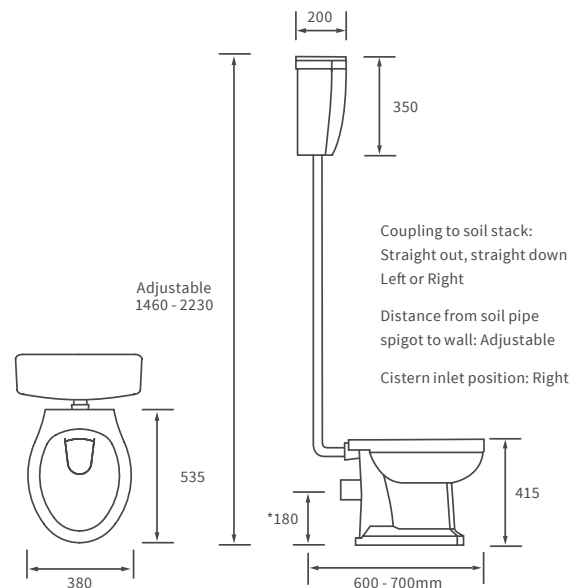

Coupling to soil stack:
Straight out, straight down
Left or Right

Distance from soil pipe
spigot to wall: Adjustable

Cistern inlet position: Right

HIGH LEVEL PAN AND CISTERN