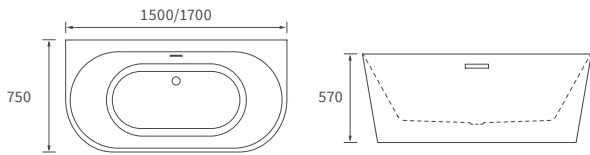

Freestanding baths

LINTON FLOORSTANDING BATH

Capacity 1500x750x570mm - 187 litres

Capacity 1700x750x570mm - 210 litres