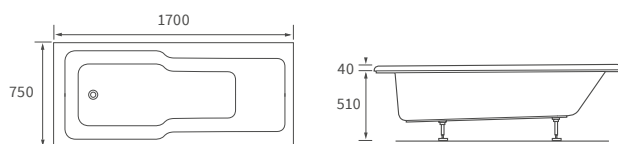

KISMET SINGLE END BATH LH AND RH

Capacity 170 litres

OCALA BATH

Capacity 190 litres

Easy access bath

1690 X 690MM WALK IN EASY ACCESS BATH

Capacity 200 litres

Back to wall baths