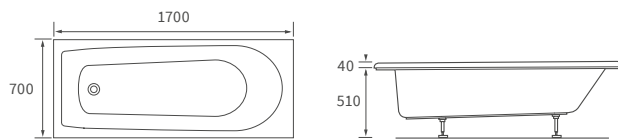

PIERSON SINGLE END BATH

Capacity 180 litres