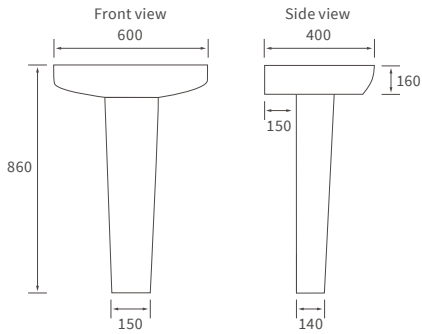

Amyris

BASIN WITH FULL PEDESTAL

600 x 400mm