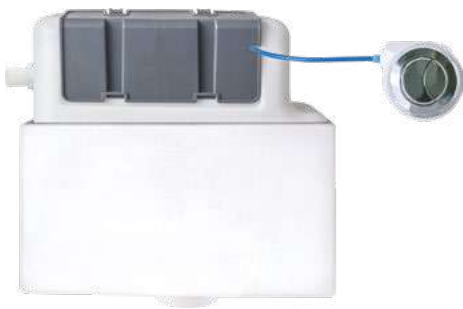

CONCEALED CISTERN - SIDE INLET

Dual flush cistern
W336 x H320 x D140mm
Cistern includes pipe that
can be cut to size
DIPC0130 **£77**

- Compact design with both front and top access
- Water saving dual flush action
- Polystyrene sleeve to avoid condensation
- Includes push button chrome
- Side inlet
- Also compatible with DIAC0204 Brushed Brass & DIAC0206 Matt Black dual push buttons below
- 1 Year Guarantee

DIAC0204 DUAL PUSH BUTTON COVER (CABLE) BRUSHED BRASS £21
DIAC0206 DUAL PUSH BUTTON COVER (CABLE) MATT BLACK £15

Matt Black, Brushed Brass & White accessories

Ensure a coordinated look by using our push button covers, seat covers caps and overflow covers.
Available in Matt Black, Brushed Brass & White, they will complement your chosen furniture handles, showers, taps and enclosure finishes.

DIAC0206 DUAL PUSH BUTTON COVER (CABLE) MATT BLACK* £15
DIAC0204 DUAL PUSH BUTTON COVER (CABLE) BRUSHED BRASS* £21
DIAC0226 DUAL PUSH BUTTON COVER (CABLE) WHITE* £15

* for use on all sanitaryware excluding Sandro

DIAC0210 DUAL PUSH BUTTON COVER (ROD) MATT BLACK** £15
DIAC0208 DUAL PUSH BUTTON COVER (ROD) BRUSHED BRASS** £21

** for use on Sandro close coupled WCs

DIAC0202 OVERFLOW RING MATT BLACK< £15
DIAC0200 OVERFLOW RING BRUSHED BRASS< £15
DIAC0212 OVERFLOW RING WHITE< £15

< for use with all basins except Tilia, Amyris, Gatsby and Resin basins

DIAC0232 OVERFLOW RING MATT BLACK^ £10
^ for use with resin basins

DIAC0216 OVERFLOW RING MATT BLACK~ £15
DIAC0214 OVERFLOW RING BRUSHED BRASS~ £15
DIAC0218 OVERFLOW RING WHITE~ £15

~ for use with Tilia, Amyris and Gatsby basins

DIAC0222 TOILET SEAT COVER CAPS MATT BLACK# £15
DIAC0220 TOILET SEAT COVER CAPS BRUSHED BRASS# £15
DIAC0224 TOILET SEAT COVER CAPS WHITE# £15

for use with all toilet seats except Sherbourne