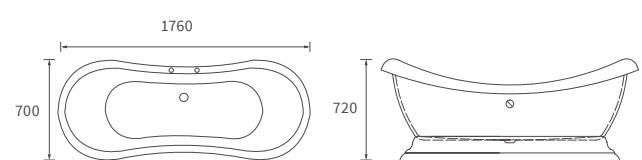

GRACE FLOORSTANDING BATH

Capacity 175 litres