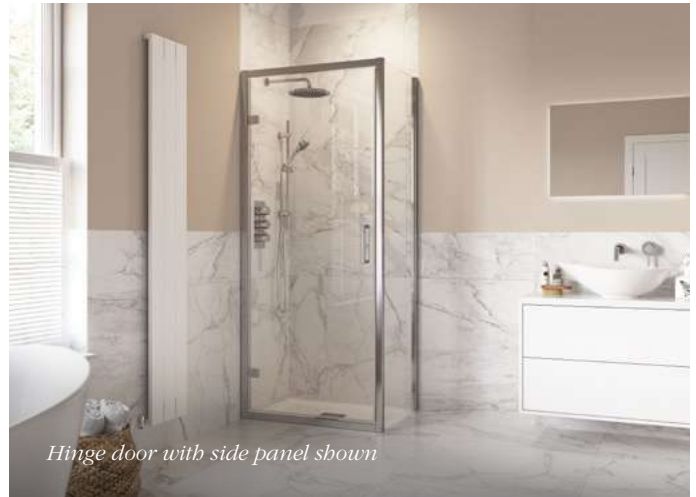

Double handle inside and out

Power shower compatible

Easy Clean glass treatment

Browse our full range of complementing trays. Pages 208-213.

Please note: when fitting with a side panel the door needs to close against the side panel as shown in the image.

Hinge Door

Robust durable hinges support 8mm glass to allow anyone to achieve a minimal look.

-  2000mm high
-  Power shower compatible
-  8mm toughened safety glass
-  Wetroom compatible
-  Double handle inside and out
-  Adjustment for out of true walls
-  Hinge door opening
-  Easy Clean glass treatment
-  Totally hidden fixings
-   Approved