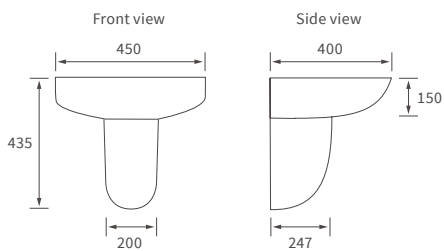

BASIN WITH SEMI PEDESTAL

450 x 400mm

500 x 390mm