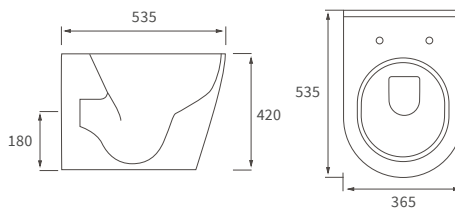

BACK TO WALL PAN

Coupling to soil stack:
Straight out and straight down

Distance from soil pipe spigot to wall: 110mm

For use with concealed cistern