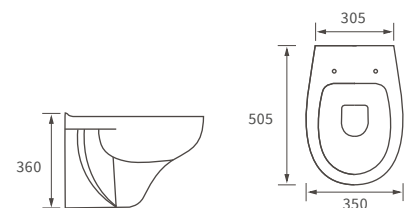

WALL HUNG PAN

Coupling to soil stack: Straight out and straight down
Distance from soil pipe spigot to wall: 15mm
For use with concealed cistern