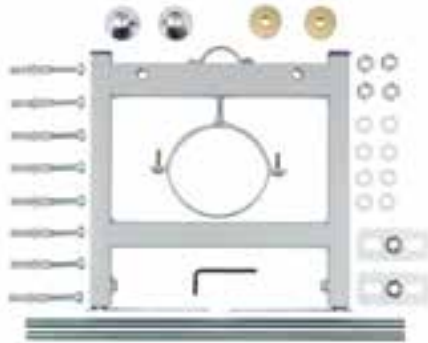

For wall hung pan/bidet
SUPPORT SET
1526   £120.00