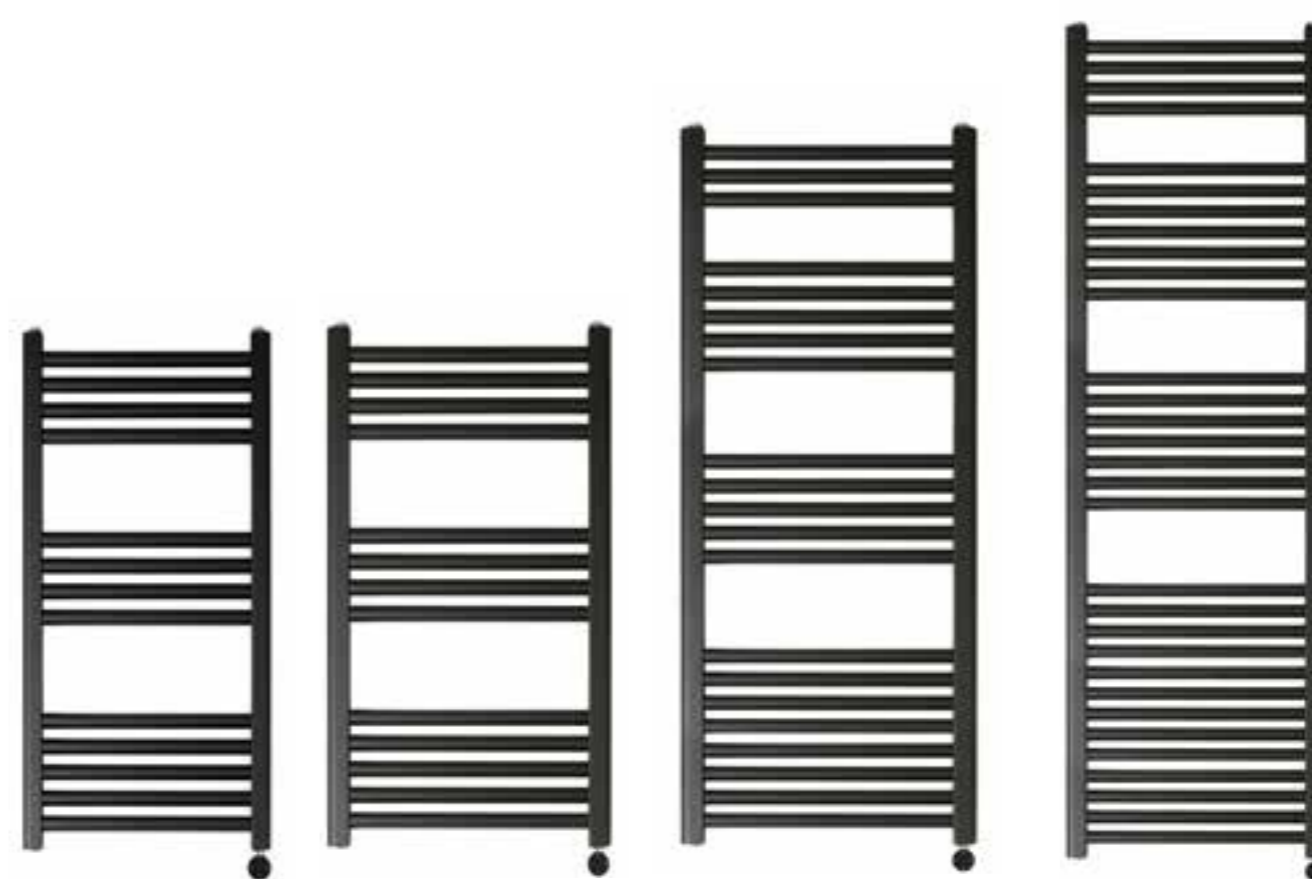

VOS
800 x 400
Matt Black
VOSELT84MB £330.00

VOS
800 x 500
Matt Black
VOSELT80MB £340.00

VOS
1200 x 500
Matt Black
VOSELT12MB £390.00

VOS
1600 x 500
Matt Black
VOSELT16MB £510.00

Electric Towel Radiator with Standard Heating Element

25mm Bars

CODE	SIZE	BARS	BTU	WATTS	PROJECTION	FINISH
VOSEL84BRZ	800X400	13	682	200	76	Mild Steel PVD
VOSEL80BRZ	800X500	13	682	200	76	Mild Steel PVD
VOSEL12BRZ	1200X500	21	1365	400	76	Mild Steel PVD
VOSEL16BRZ	1600X500	31	2047	600	76	Mild Steel PVD

Electric Towel Radiator with Thermostat Heating Element

25mm Bars

CODE	SIZE	BARS	BTU	WATTS	PROJECTION	FINISH
VOSELT84MB	800X400	13	682	200	76	Mild Steel PVD
VOSELT80MB	800X500	13	682	200	76	Mild Steel PVD
VOSELT12MB	1200X500	21	1365	400	76	Mild Steel PVD
VOSELT16MB	1600X500	31	2047	600	76	Mild Steel PVD