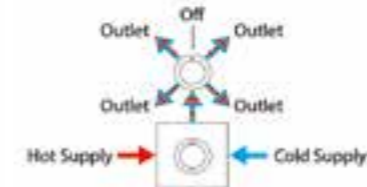

4 way diverter valve
HP 1
IX287 £410.00