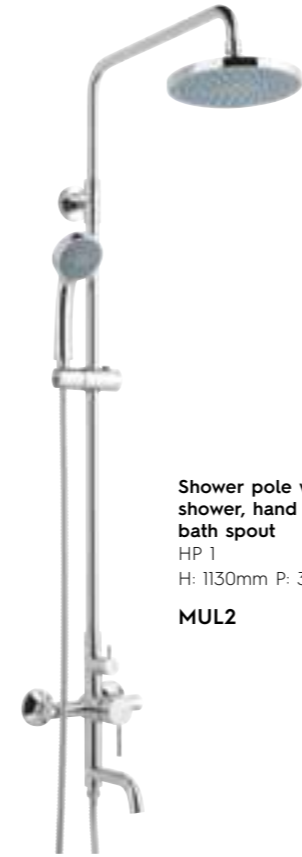

Shower pole with overhead shower, hand shower and bath spout
HP 1
H: 1130mm P: 350mm
MUL2 £309.00