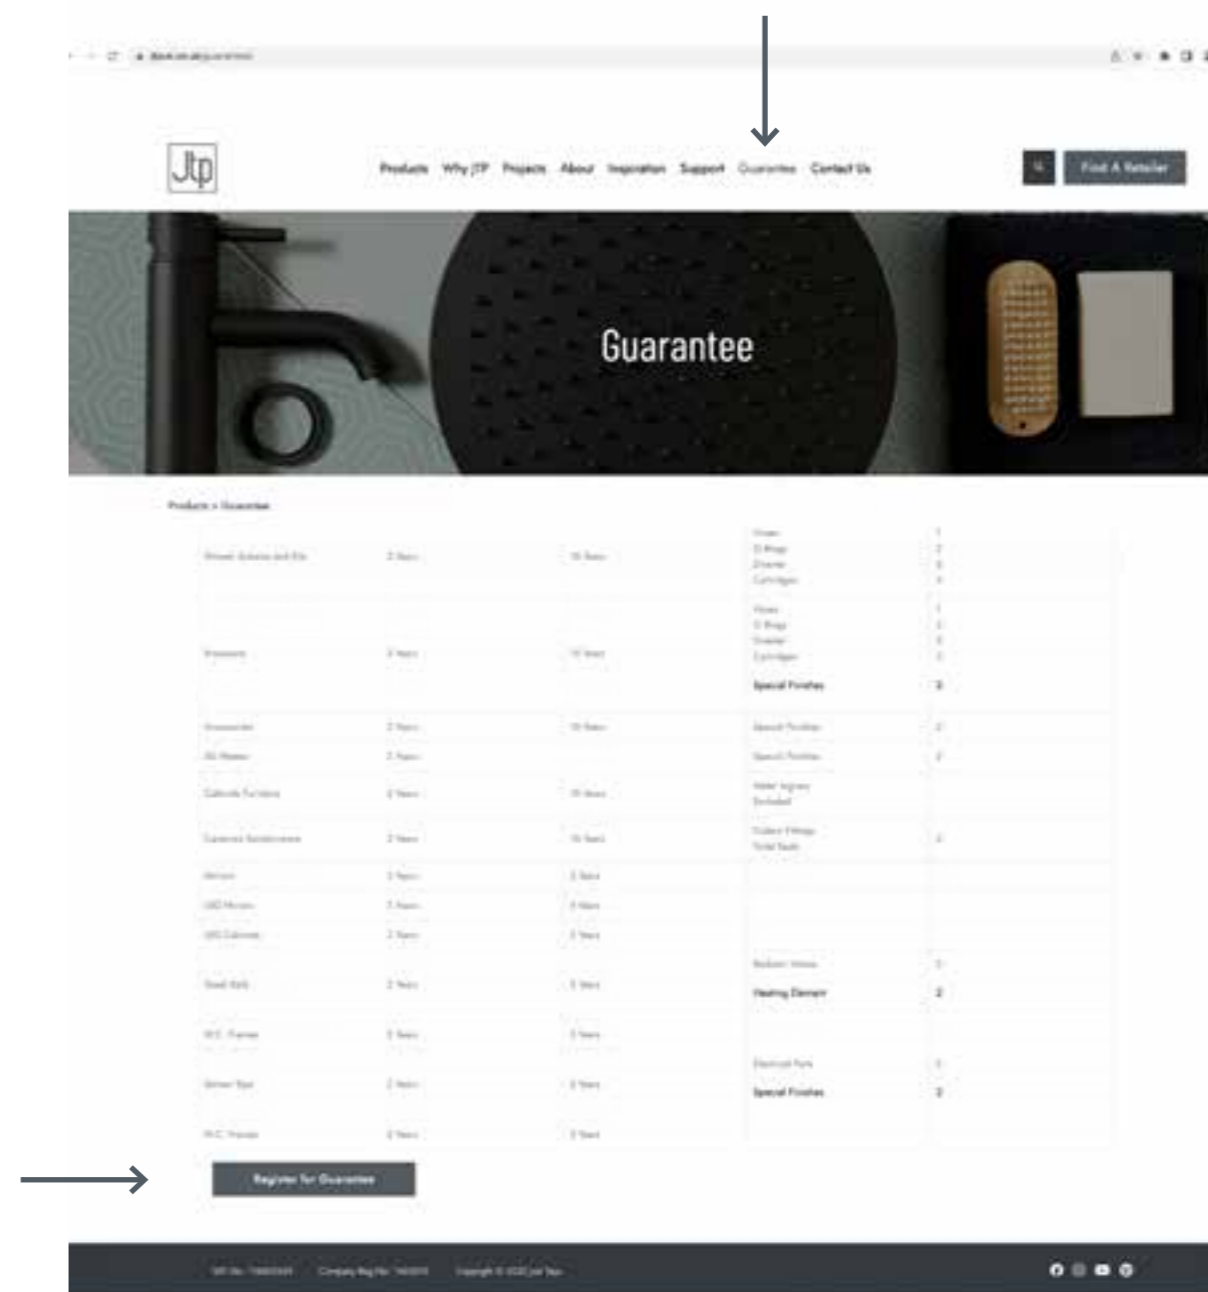

Guarantee Period	Standard Guarantee	If Registered	Excluded from Guarantee	Excluded from Guarantee Years
Shower Systems and Kits	2 Years	15 Years	Shower Hoses Diverter Cartridges Shower handles Douche handles	1 5 5 1 1
Brassware	2 Years	15 Years	Shower Hoses Diverter Cartridges Special Finishes	1 5 5 2
Accessories	2 Years	15 Years	Special Finishes	2
All Wastes	2 Years		Special Finishes	2
Ceramics Sanitary-ware	2 Years	15 Years	Cistern Fittings Toilet Seats	2
Mirrors	3 Years	5 Years		
LED Mirrors	3 Years	5 Years		
LED Cabinets	3 Years	5 Years		
Towel Rails Chrome	2 Years	5 Years	Radiator Valves Heating Element	2 2
Towel Rails Special Finishes	2 Years	5 Years	Radiator Valves Heating Element Special Finishes	2 2 2
Sensor Taps	2 Years	5 Years	Electrical parts Special Finishes	2
W.C. Frames	2 Years	5 Years		
Hot Boiling Tap	2 Years Boiler 5 years Tap		Special Finishes	2

Please visit our website to register your guarantee

Registration to extend Guarantee must be received within 45 days of purchase on www.jtpuk.co.uk

Our guarantee will cover all products as long as they are used as intended and installed in line with our fixing instructions and local Water and Electrical Bylaws and legislation. Our guarantee covers manufacturing or materials defects and in the event of a failure within the guarantee period, a free-of-charge replacement or alternatively a replacement part will be supplied. Liability is limited to the products and does not cover damage during installation or consequential loss.