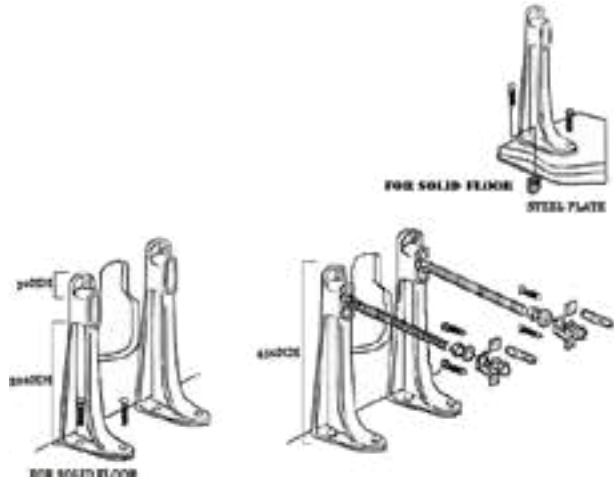

SLWCF1200 £415.00

Dual flush in-wall cistern.

CIS001 £265.00

WC FRAME

- Supplied  
 Support brackets  
 Support bolts  
 M10 x 65 long square neck dome  
 Head screws  
 M10 nuts and washers  
 Steel plate  
 Screws  
 Wall plugs  
 Wall brackets