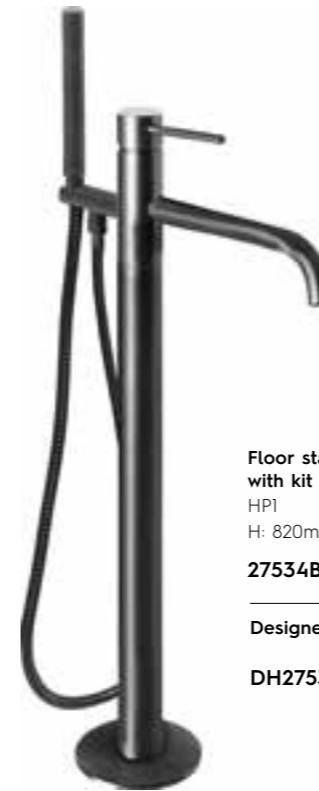

Single lever wall mounted basin mixer, slim spout

MP 0.5
Ø: 20mm H: 96mm P: 150mm

27173BBLSP £365.00

Ø: 20mm H: 96mm P: 200mm

27173BBLMP £365.00

Ø: 20mm H: 96mm P: 250mm

27173BBL £365.00

Single lever wall mounted basin mixer, slim spout with designer handle

MP 0.5
Ø: 20mm H: 96mm P: 150mm

DH27173BBLSP £365.00

Ø: 20mm H: 96mm P: 200mm

DH27173BBLMP £365.00

Ø: 20mm H: 96mm P: 250mm

DH27173BBL £365.00

Single lever wall mounted basin mixer

MP 0.5
Ø: 25mm H: 96mm P: 150mm

27273BBLSP £365.00

Ø: 25mm H: 96mm P: 200mm

27273BBLMP £365.00

Ø: 25mm H: 96mm P: 250mm

27273BBL £365.00

Single lever wall mounted basin mixer with designer handle

MP 0.5
Ø: 25mm H: 96mm P: 150mm

DH27273BBLSP £365.00

Ø: 25mm H: 96mm P: 200mm

DH27273BBLMP £365.00

Ø: 25mm H: 96mm P: 250mm

DH27273BBL £365.00

2771130BBL £350.00

279510BBL £88.00

MP 0.5
Ø: 25mm P: 150mm

27446BBL £120.00

Ø: 25mm P: 200mm

27447BBL £140.00

Ø: 25mm P: 250mm

27439BBL £150.00

MP 0.5
Ø: 20mm P: 150mm

2720150BBL £120.00

Ø: 20mm P: 200mm

2720200BBL £140.00

Ø: 20mm P: 250mm

2720250BBL £150.00

MP 0.5
27089BBL £220.00

Designer handle

DH27089BBL £220.00

HP 1
27809BBL £220.00

Designer handle

DH27809BBL £220.00

Floor standing bath mixer with kit

HP1
H: 820mm - 845mm P: 250mm

27534BBL £1080.00

Designer handle

DH27534BBL £1080.00