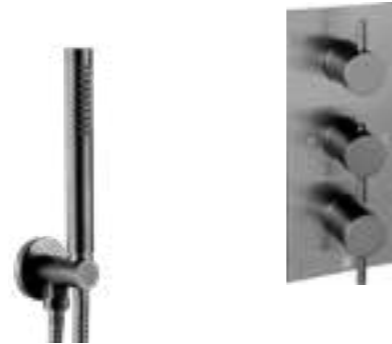

Vos 2 outlet shower valve,
arm 400mm, overhead shower
250mm, round water outlet

COM 078   £1154.00

COM 079   £1164.00

COM 090   £1154.00

COM 091   £1164.00